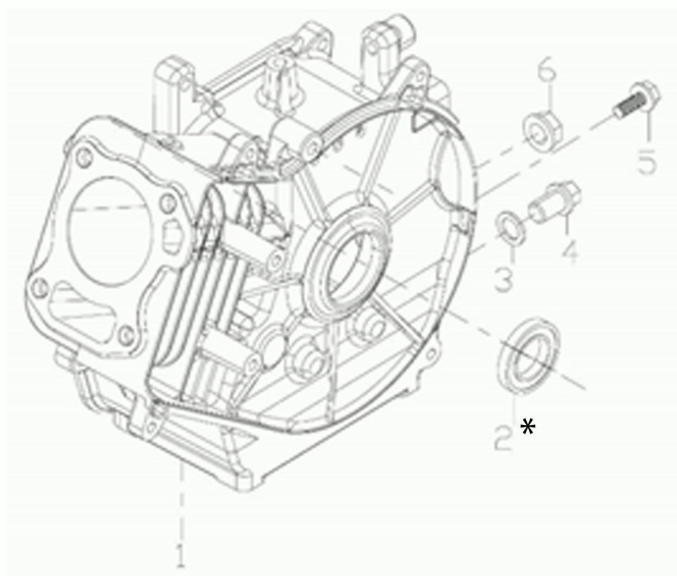

Illustration Handle

Ref.Nu	Qty	Part number	Description	Validity from	Validity till	Notes	Bulletin
1	1	L66150884	Nut				
2	1	L66150894	Washer				
3	1	L66150047	Screw				
4	1	L66151949	Handlebar				
5	1	L66151950	Clutch cable				
6	1	L66151951	Lever				
7	1	L66151984	Band				
8	2	L66150951	Knob				
9	1	L66151653A	Throttle cable				
10	1	L66151275	Bolt				
11	1	L66150920	Washer				
12	1	L66150885	Nut				

Illustration Top cover

Ref.Nu	Qty	Part number	Description	Validity from	Validity till	Notes	Bulletin
1	9	L66150251	Screw				
2	1	L66151789	Cover				
3	1	L66151790	Filter				
4	1	L66151791	Gasket				
5	1	L66151792	Cap				
6	2	L66151617	Screw				
7	1	L66151793	Tube				
8	1	L66151794	Deflector				
9	4	L66151795	Screw				
10	1	3055007R	Spark plug				
11	2	L66151797A	Stud				
12	1	L66151526	Screw				
13	1	L66151798	Gasket				
14	1	L66151844	Head comp.cylinder				
15	2	L66150664	Pin				
16	1	L66151843	Gasket set				
17	2	L66151799	Stud				
18	1	L66151800	Gasket				

7 *

Illustration Crankcase

Ref.Nu	Qty	Part number	Description	Validity from	Validity till	Notes	Bulletin
1	1	L66151801	Crankcase				
2	1	L66151802	Oil seal				
3	1	L66150354	Washer				
4	1	L66150352	Screw				
5	1	L66151526	Screw				
6	1	L66150185	Nut				
7	1	L66151843	Gasket set				

Illustration Crankcase cover

Ref.Nu	Qty	Part number	Description	Validity from	Validity till	Notes	Bulletin
1	7	L66150416	Screw				
2	1	L66151803	Crankcase cover				
3	1	L66151804	Oil cap				
4	1	L66151805	Gasket				
5	2	L66150664	Pin				
6	1	L66151806	Bearing				
7	1	L66151802	Oil seal				
8	1	L66151807	Governor				
9	1	L66151843	Gasket set				