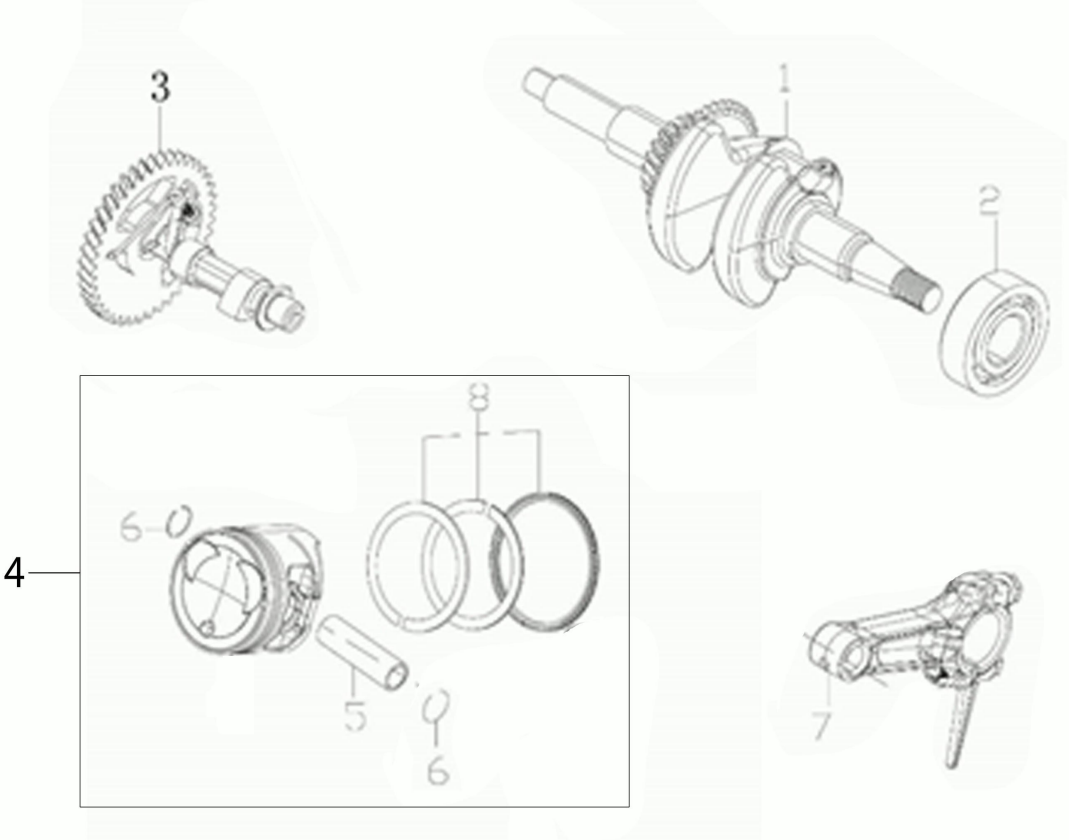

Illustration Crankcase cover

Ref.Nu	Qty	Part number	Description	Validity from	Validity till	Notes	Bulletin
1	7	L66150416	Screw				
2	1	L66151803	Crankcase cover				
3	1	L66151804	Oil cap				
4	1	L66151805	Gasket				
5	2	L66150664	Pin				
6	1	L66151806	Bearing				
7	1	L66151802	Oil seal				
8	1	L66151807	Governor				
9	1	L66151843	Gasket set				

Illustration Shaft + piston

Ref.Nu	Qty	Part number	Description	Validity from	Validity till	Notes	Bulletin
1	1	L66151808	Crankshaft				
2	1	L66151806	Bearing				
3	1	L66151809	Camshaft assy				
4	1	L66151845	Piston assy				
5	1	L66151810	Piston pin				
6	2	L66151811	Ring				
7	1	L66151812	Connecting rod				
8	1	L66151813	Piston ring set				