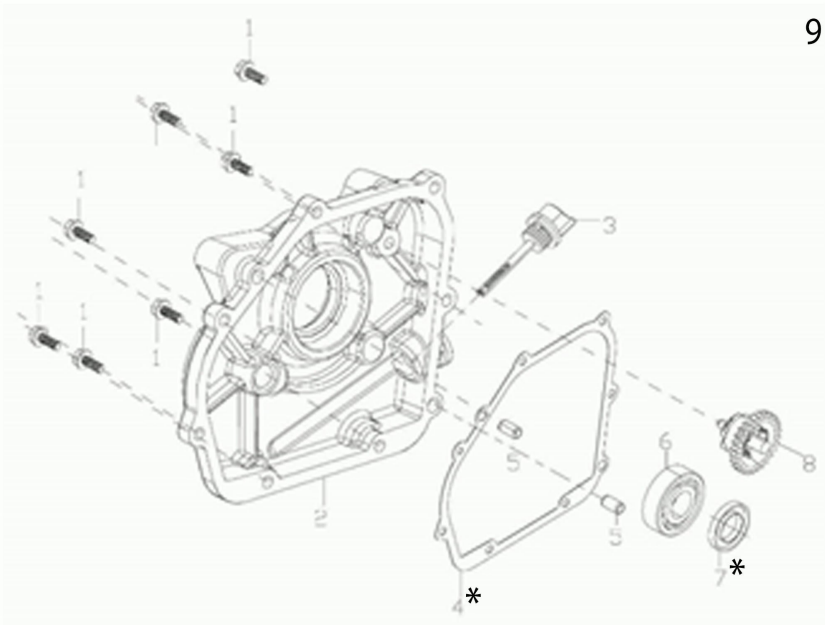

Illustration Crankcase cover

Ref.Nu	Qty	Part number	Description	Validity from	Validity till	Notes	Bulletin
1	7	L66150416	Screw				
2	1	L66151803	Crankcase cover				
3	1	L66151804	Oil cap				
4	1	L66151805	Gasket				
5	2	L66150664	Pin				
6	1	L66151806	Bearing				
7	1	L66151802	Oil seal				
8	1	L66151807	Governor				
9	1	L66151843	Gasket set