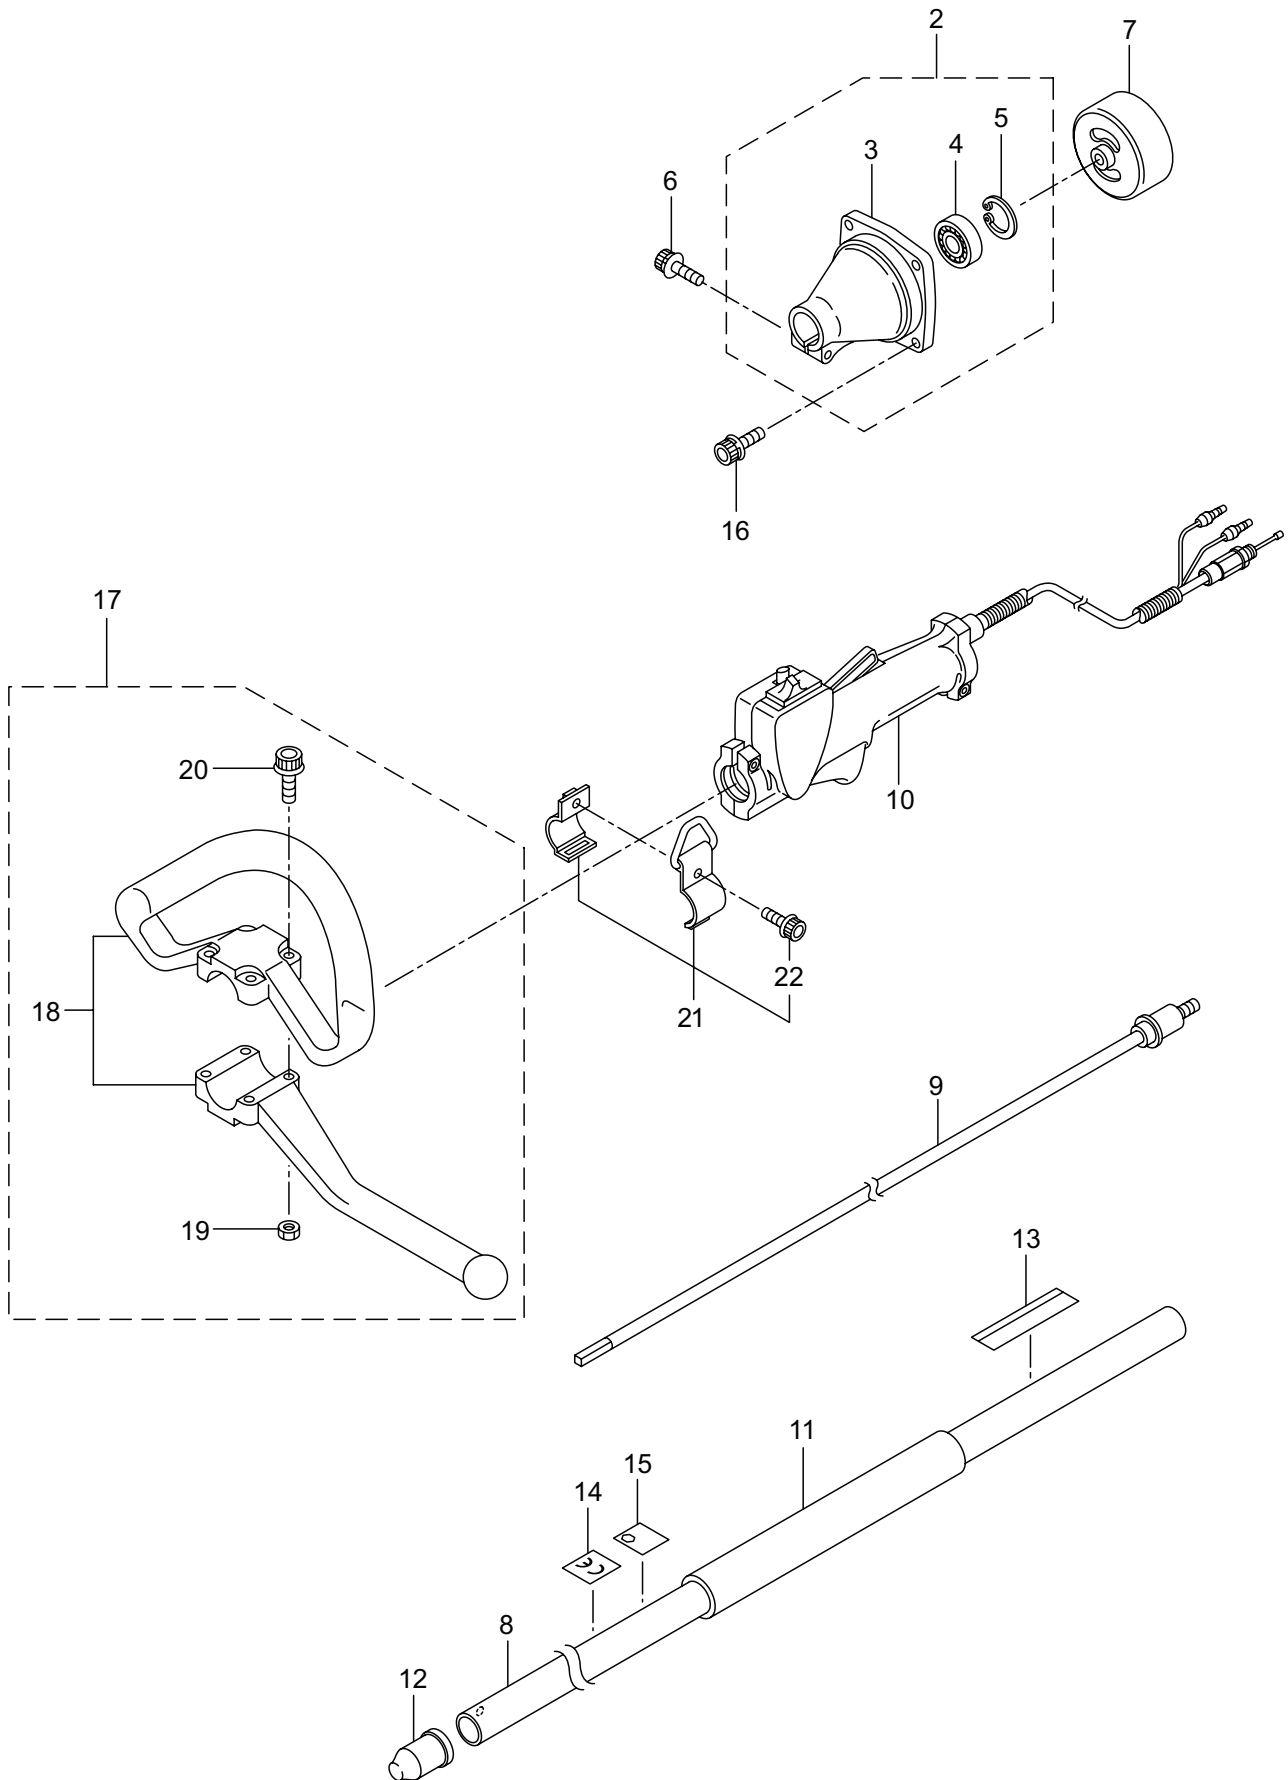

PARTS LIST

AHT2630D-L

CONTENTS

1. MAIN BODY	1 ~ 2
2. GEARCASE	3 ~ 6
3. ENGINE	7 ~ 10
4. CARBURETOR, FUEL TANK	11 ~ 12
5. ACCESSORIES	13 ~ 14

2016. 02.

MARUYAMA

P/N 524181-1

1. AHT2630D-L
MAIN BODY

Ref. No.	Part No.	Part Name	Q'ty	Remarks
1-1	364568	AHT2630D-L	1	
1-2	219602	Clutch Case Ass'y	1	Incl.3-5
1-3	219465	Clutch Case	1	
1-4	016405	Bearing	1	#6200ZZ
1-5	013825	Snap Ring	1	#30
1-6	261246	Cap Screw	1	M5x25
1-7	229091	Clutch Drum	1	
1-8	224643	Driveshaft Tube	1	24xt1.6x1450
1-9	224644	Driveshaft Ass'y	1	
1-10	235078	Throttle Trigger	1	
1-11	238190	Grip	1	20x32x350L
1-12	215350	Cap	1	
1-13	238134	Label	1	AHT2630D
1-14	237626	Label	1	CE
1-15	231468	Label	1	108dBA
1-16	261250	Cap Screw	4	M5x20
1-17	231955	Loop Handle Ass'y	1	Incl.18-20
1-18	225699	Loop Handle	1	
1-19	081027	Nut	4	M5
1-20	215608	Cap Screw	4	M5x30x16
1-21	215533	Hanging Bracket Ass'y	1	Incl.22
1-22	261762	Cap Screw	1	M5x14