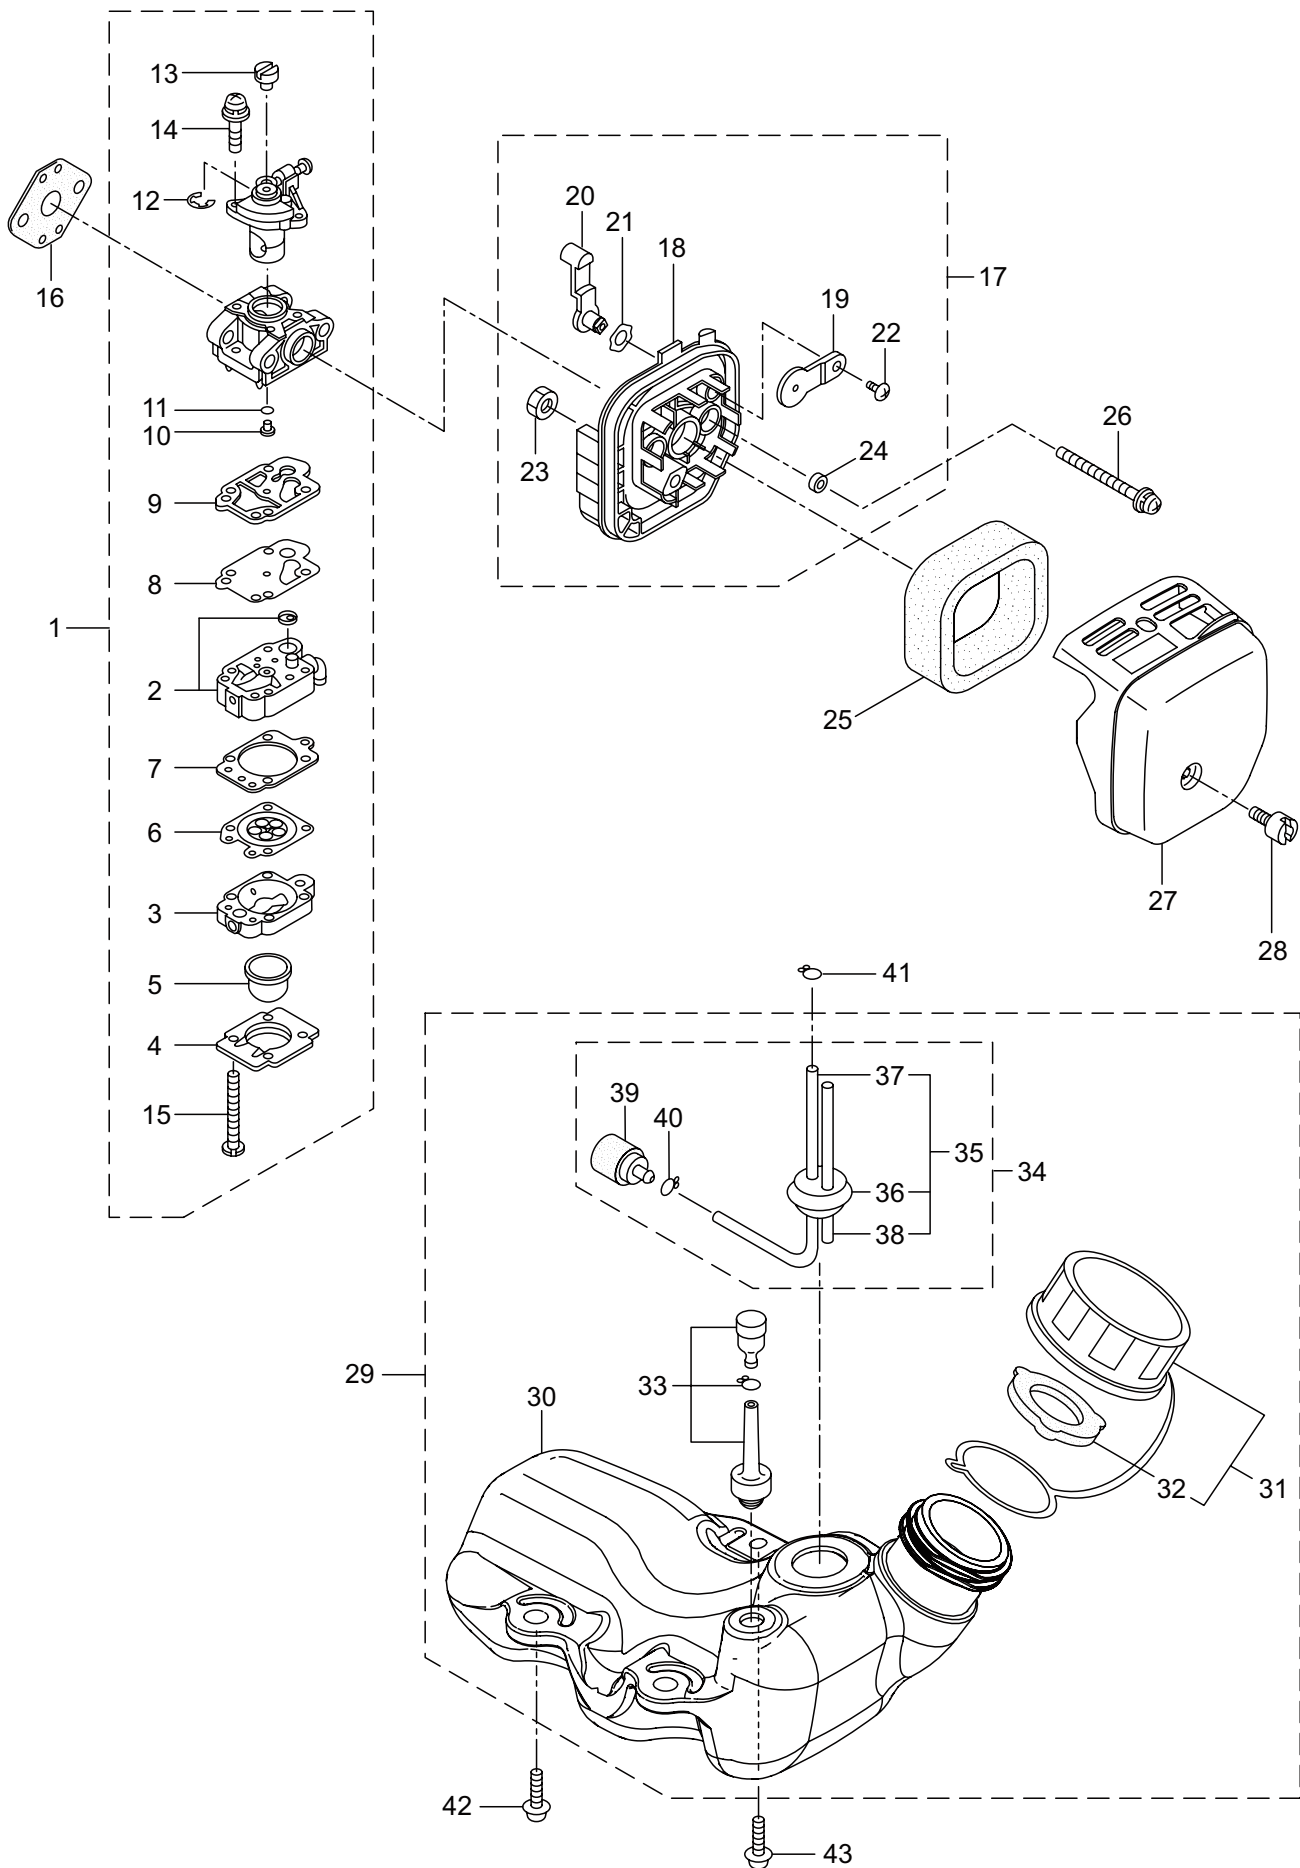

4. AHT2630D-L
CARBURETOR, FUEL TANK

Ref. No.	Part No.	Part Name	Q'ty	Remarks
4-1	276328	Carburetor Ass'y	1	Incl.2-15
4-2	281597	Pump Body	1	
4-3	262991	Purge Body	1	
4-4	262992	Cover Plate	1	
4-5	261874	Primer Bulb	1	
4-6	283905	Diaphragm, Meterring	1	
4-7	262993	Gasket	1	
4-8	262994	Diaphragm,Fuel Pump	1	
4-9	282576	Gasket	1	
4-10	285030	Main Jet	1	
4-11	261871	O-Ring	1	
4-12	261876	E-Ring	1	
4-13	261658	Swivel	1	
4-14	264682	Screw	2	
4-15	262996	Screw	4	
4-16	261864	Gasket	1	
4-17	289048	Case Ass'y	1	Incl.18-24
4-18	269050	Case Body	1	
4-19	289019	Valve	1	
4-20	284803	Lever	1	
4-21	284816	Washer	1	6.4x11x0.15
4-22	269032	Screw	1	
4-23	126993	Nut	1	M5
4-24	269051	Sleeve	2	
4-25	269030	Element	1	
4-26	281777	Screw	2	M5x55
4-27	269580	Cleaner Cover	1	
4-28	269031	Screw	1	M5x12
4-29	276310	Fuel Tank Ass'y	1	Incl.30-40
4-30	273467	Fuel Tank	1	
4-31	281564	Fuel Tank Cap Ass'y	1	Incl.32
4-32	269377	Gasket	1	
4-33	261696	Breather Ass'y	1	
4-34	265752	Fuel Pipe Pick-up Ass'y	1	Incl.35-40
4-35	264031	Fuel Pipe Ass'y	1	Incl.36-38
4-36	261115	Grommet	1	
4-37	261690	Fuel Pipe	1	160L
4-38	263038	Return Pipe	1	3x6x85L
4-39	264653	Filter Ass'y	1	
4-40	261117	Clip	1	
4-41	261117	Clip	1	
4-42	269828	Screw	2	M5x16
4-43	281208	Screw	1	M5x16