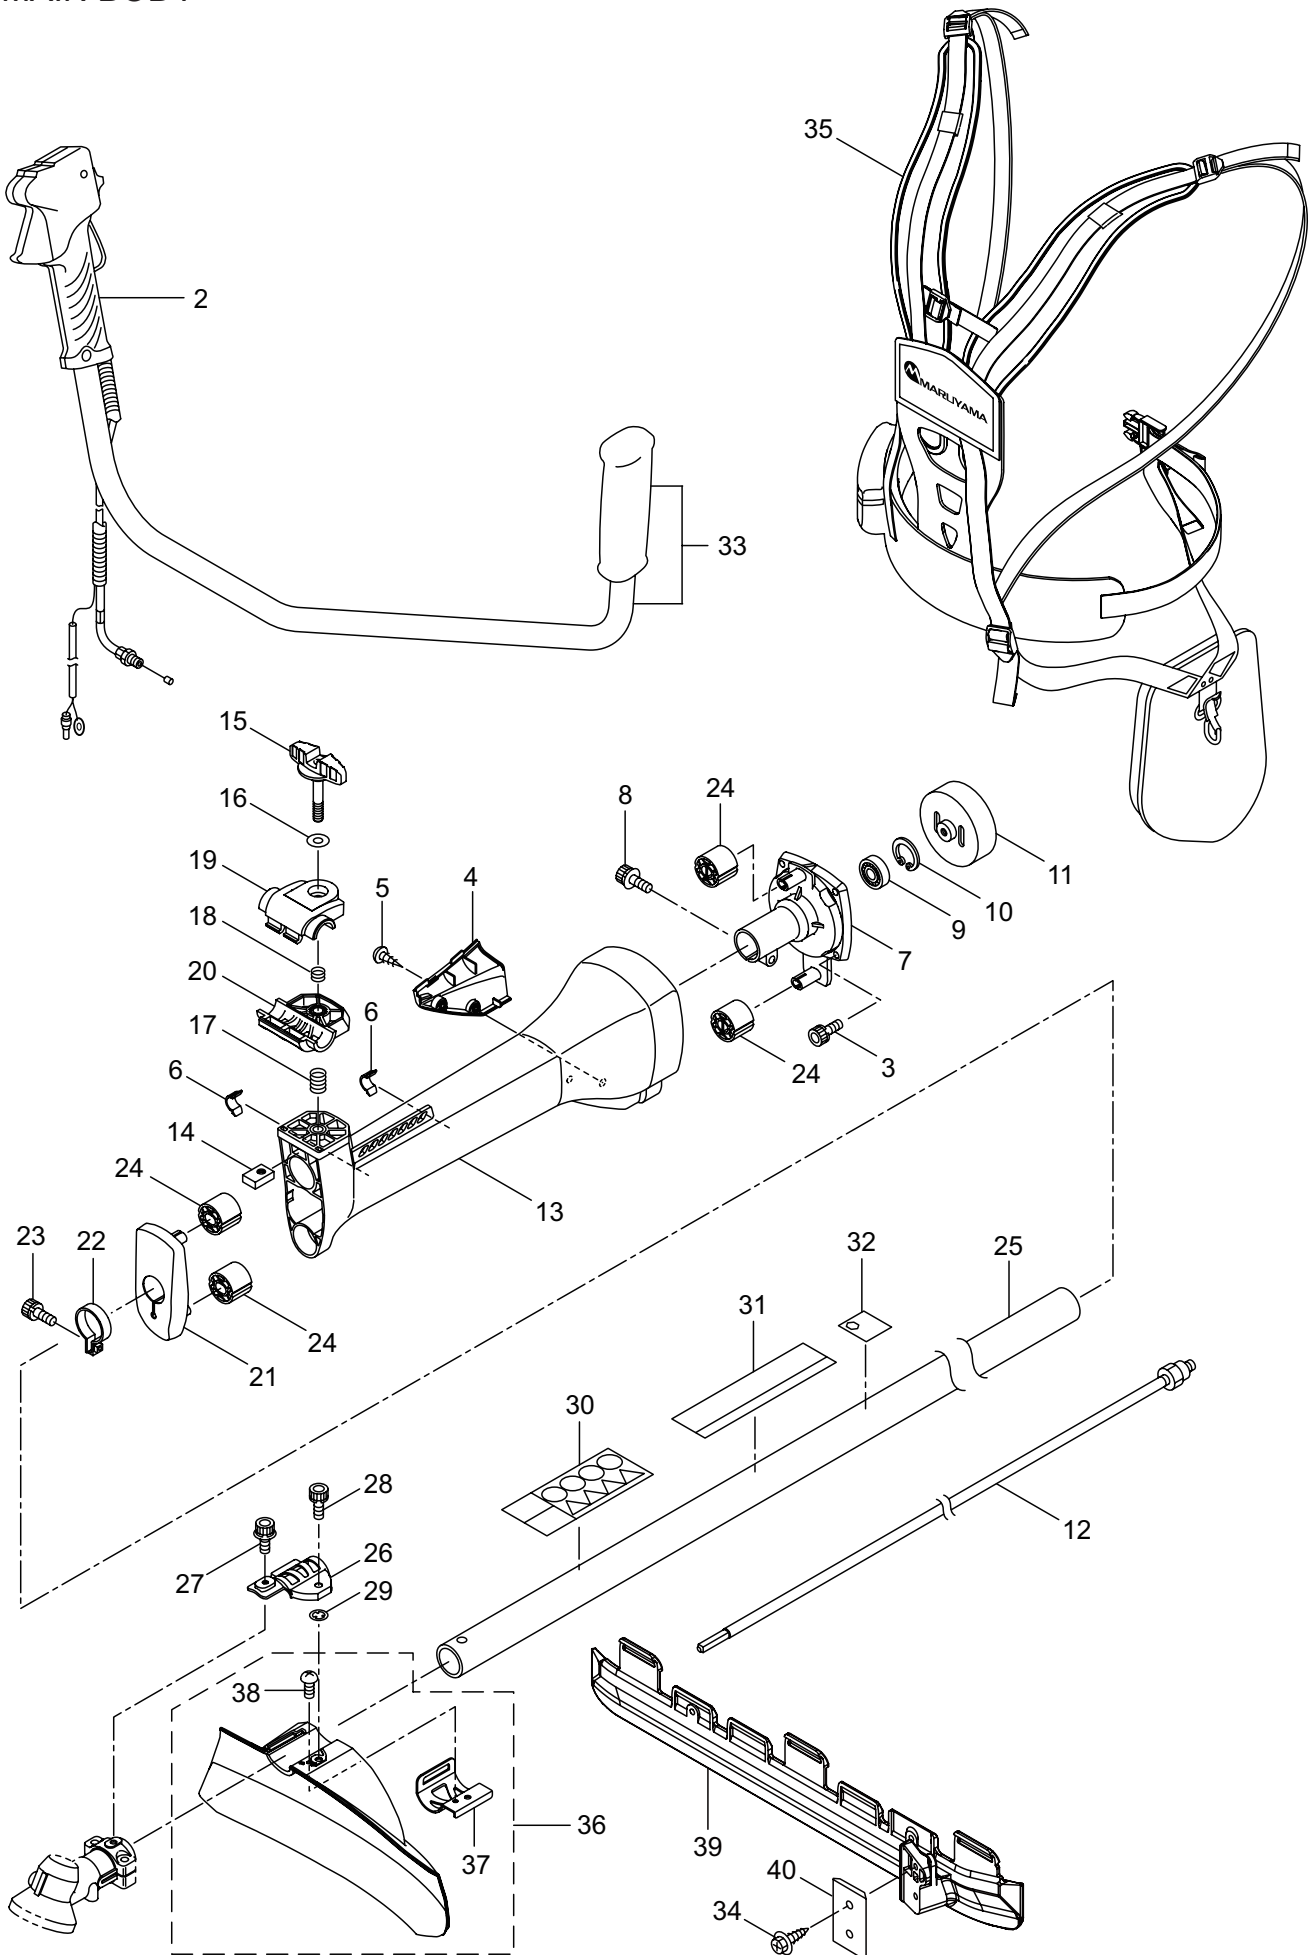

PARTS LIST

BCV5021

CONTENTS

1. MAIN BODY	1 ~ 2
2. GEARCASE.....	3 ~ 4
3. ENGINE.....	5 ~ 8
4. CARBURETOR, FUEL TANK	9 ~ 12
5. ACCESSORIES	13 ~ 14

2020. 05.

MARUYAMA

P/N 524761-3

1. BCV5021
MAIN BODY

Ref. No.	Part No.	Part Name	Q'ty	Remarks
1-1	364796	BCV5021	1	
1-2	232908	Throttle Trigger	1	
1-3	219113	Cap Screw	4	M6x20
1-4	231909	Cover	1	
1-5	280144	Tapping Screw	2	
1-6	231910	Clip	2	
1-7	231920	Clutch Case	1	
1-8	217138	Bolt	1	M6x25
1-9	140474	Bearing	1	#620ZZ
1-10	012380	Snap Ring	1	#35
1-11	230704	Clutch Drum Comp	1	78xM8
1-12	230703	Driveshaft	1	8x1572L
1-13	231906	Body	1	
1-14	231911	Nut	1	M8 17x25x8
1-15	231912	Knob	1	
1-16	127216	Washer	1	M8
1-17	231913	Spring	1	15.6x25.5L
1-18	231914	Spring	1	13.8x15L
1-19	231915	Bracket A	1	
1-20	231916	Bracket B	1	
1-21	231917	Bracket	1	
1-22	231918	Band	1	t2.0
1-23	219113	Cap Screw	1	M6x20
1-24	231919	Bushing	4	
1-25	231923	Driveshaft Tube	1	
1-26	231997	Plate	1	
1-27	261607	Cap Screw	1	M5x16
1-28	271437	Screw	1	M6x20
1-29	231704	Washer	1	6x13xt1.0
1-30	223188	Label	1	
1-31	241717	Label	1	BCV5021
1-32	225379	Label	1	117dBA
1-33	234635	Handle Ass'y	1	
1-34	232689	Screw	2	M5x16
1-35	234477	Hanging Strap Ass'y	1	
1-36	234593	Safety Cover Ass'y	1	Incl.37,38
1-37	231993	Plate	1	
1-38	233364	Screw	1	4x8
1-39	234999	Cover Extension	1	
1-40	230747	String Cutter	1	