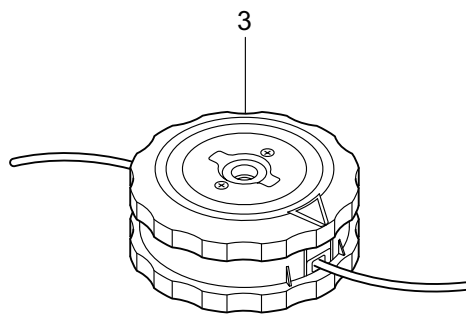

5. BCV5021
ACCESSORIES

Ref. No.	Part No.	Part Name	Q'ty	Remarks
5-1	232905	Mowing Blade	1	305x25.4xt3
5-2	232907	Blade Cover	1	
5-3	239350	Semi-Auto Head (L)	1	
5-4	234586	Box Spanner	1	19x17x(+)
5-5	212300	Lever Handle	1	6x100L
5-6	219433	Wrench	1	5mm
5-7	241718	Instruction Manual	1	FR/IT/DE
5-8	241719	Instruction Manual	1	GB/ES/PT
5-9	241720	Instruction Manual	1	RU/RO/PL
5-10	241721	Instruction Manual	1	NL/HR
5-11	524761	Parts List	1	BCV5021