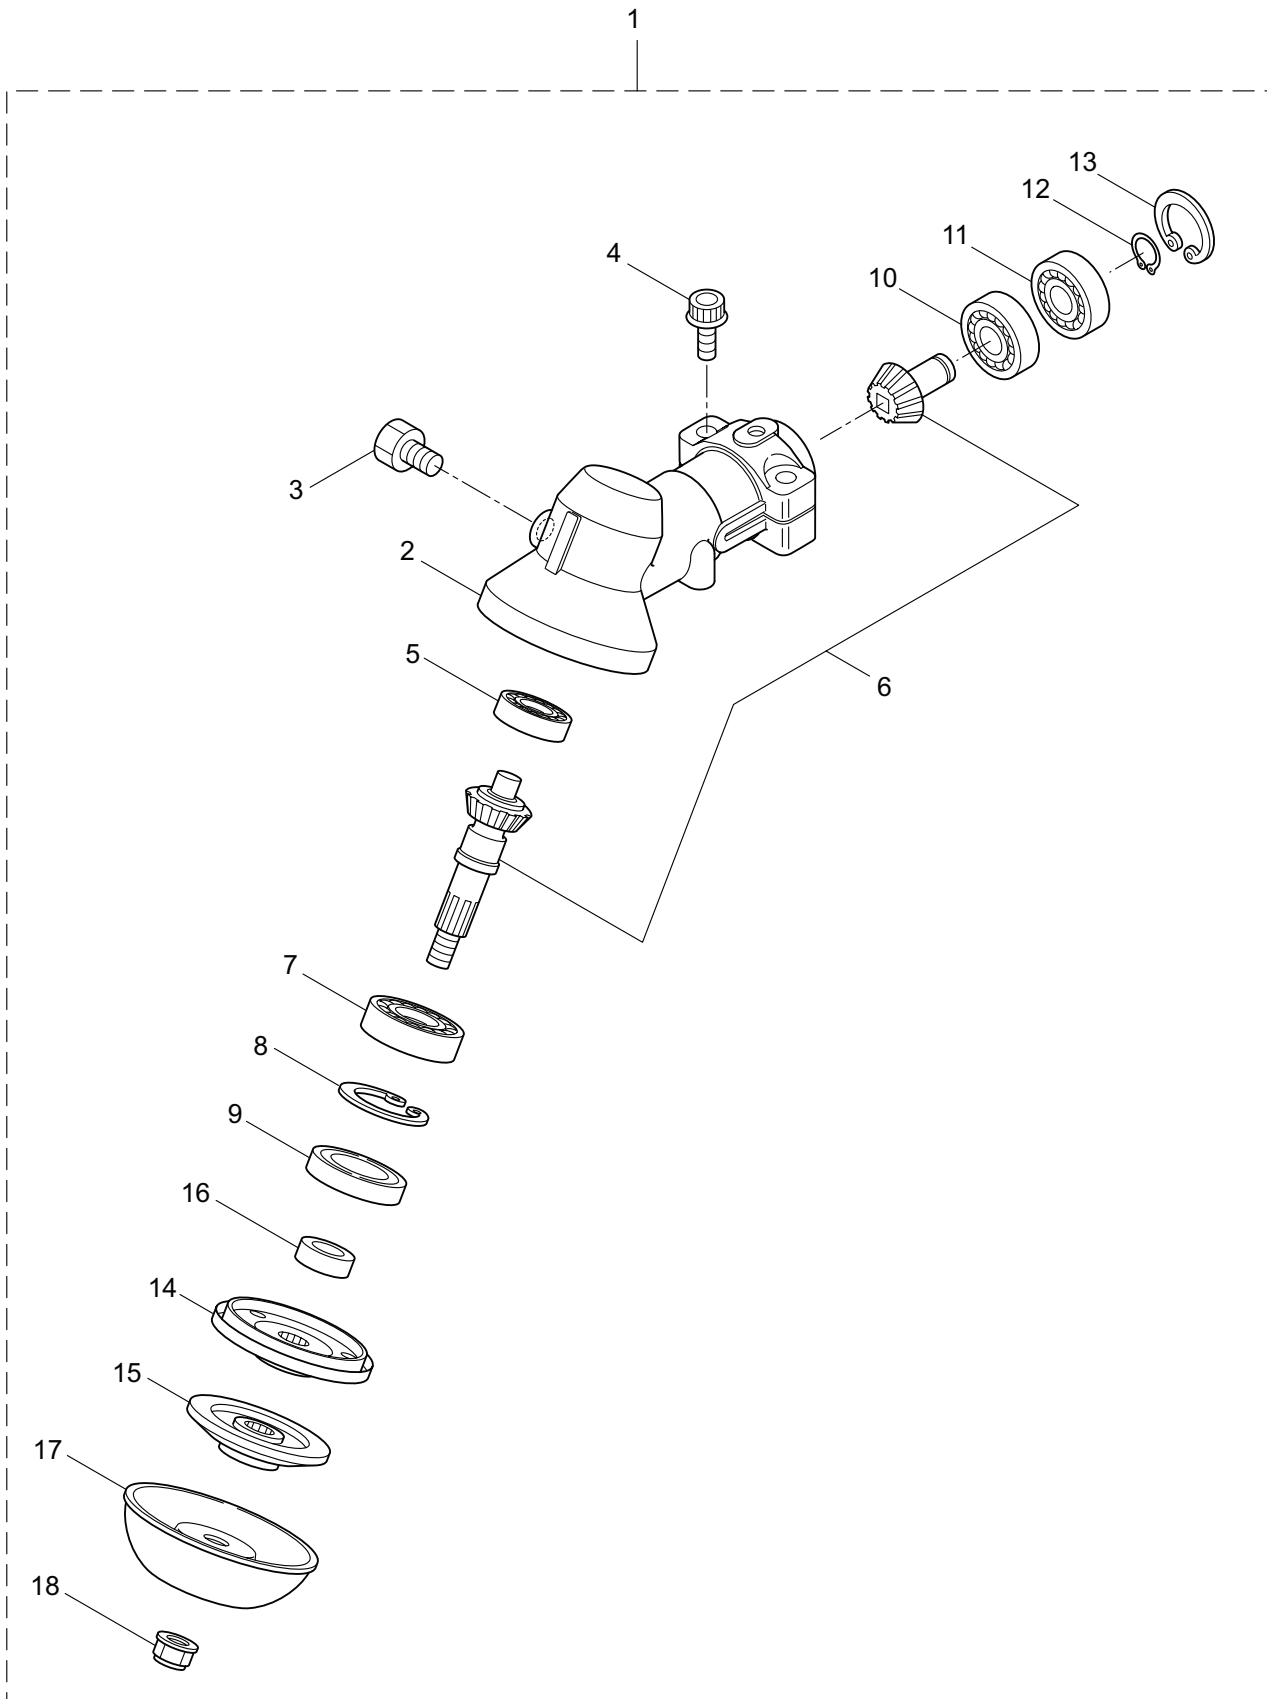

2. BCV5021
GEARCASE

Ref. No.	Part No.	Part Name	Q'ty	Remarks
2-1	232060	Gearcase Ass'y	1	Incl.2-18
2-2	232045	Gearcase	1	
2-3	234109	Bolt	1	M8x8
2-4	232059	Cap Screw	2	M6x25
2-5	014490	Bearing	1	#6000
2-6	234833	Gear Set	1	
2-7	012544	Bearing	1	#6202
2-8	012380	Snap Ring	1	#35
2-9	232049	Oil Seal	1	D21355
2-10	014490	Bearing	1	#6000
2-11	106933	Bearing	1	#6000Z
2-12	014210	Snap Ring	1	#10
2-13	054676	Snap Ring	1	#26
2-14	234508	Bracket A Ass'y	1	
2-15	234509	Bracket B	1	
2-16	234510	Collar	1	15x21x8
2-17	232053	Stabilizer	1	
2-18	232061	Blade Locking Nut	1	M12x1.25