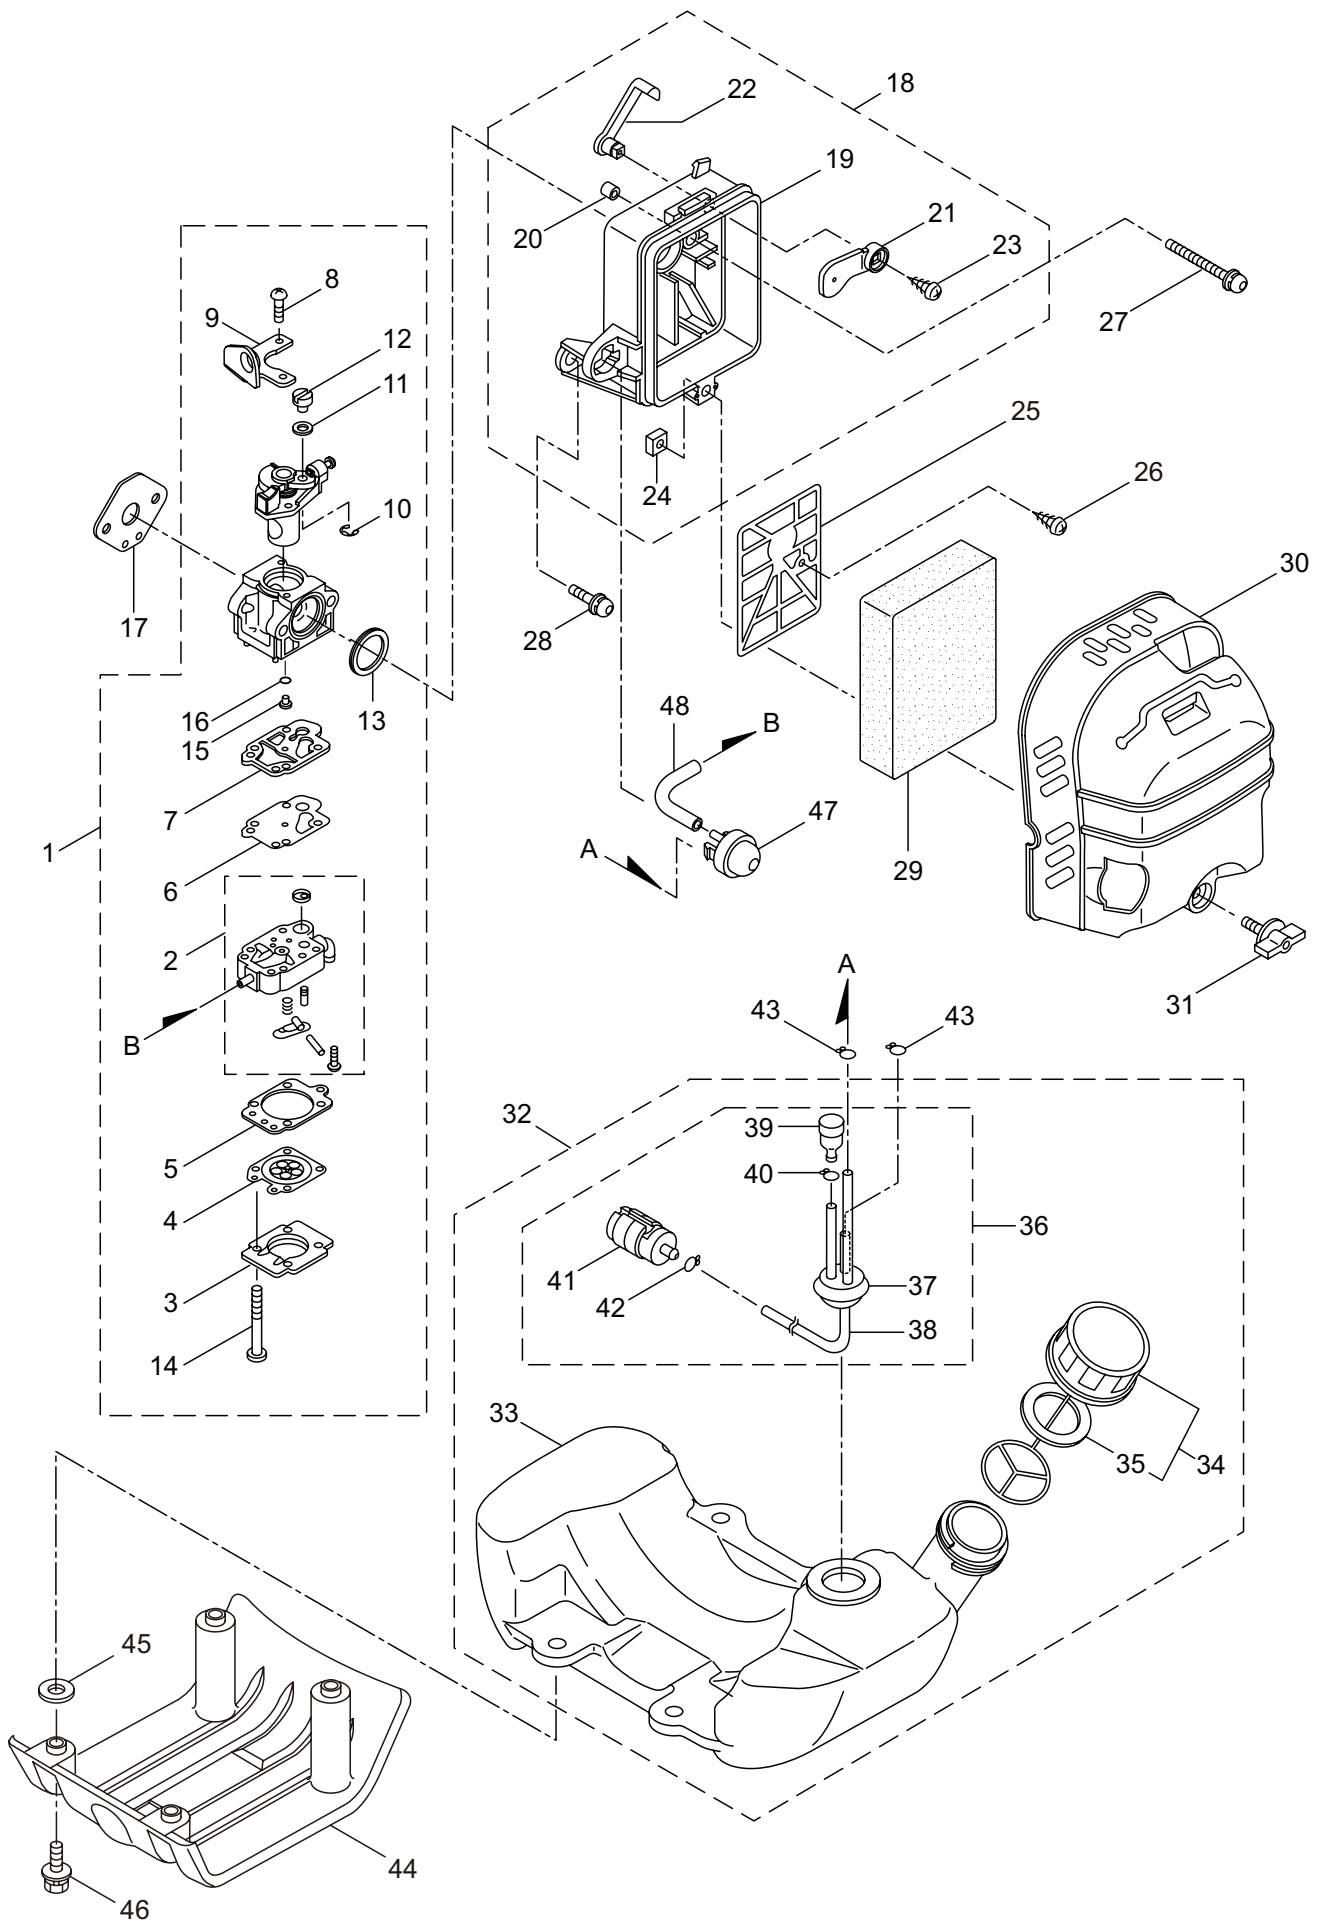

4. BCV5021
CARBURETOR, FUEL TANK

Ref. No.	Part No.	Part Name	Q'ty	Remarks
4-1	289479	Carburetor Ass'y	1	Incl.2-16
4-2	283124	Pump Body	1	
4-3	263726	Cover Plate	1	
4-4	283905	Diaphragm, Meterring	1	
4-5	263727	Gasket	1	
4-6	262994	Diaphragm,Fuel Pump	1	
4-7	282576	Gasket	1	
4-8	261875	Screw	2	
4-9	264677	Bracket	1	
4-10	261876	E-Ring	1	
4-11	264678	Washer	1	
4-12	261658	Swivel	1	
4-13	261657	Packing	1	
4-14	263737	Screw	4	
4-15	246486	Main Jet	1	
4-16	261871	O-Ring	1	
4-17	282301	Gasket	1	
4-18	246464	Case Ass'y	1	Incl.19-24
4-19	282303	Case Body	1	
4-20	282484	Sleeve	3	
4-21	246465	Valve	1	
4-22	282305	Lever	1	
4-23	269032	Screw	1	
4-24	269423	Nut	1	
4-25	282481	Plate	1	
4-26	269032	Screw	1	
4-27	261814	Cap Screw	2	M5x50
4-28	264807	Cap Screw	1	M5x16
4-29	282306	Element	1	
4-30	285814	Cleaner Cover	1	
4-31	279350	Knob	1	
4-32	286893	Fuel Tank Ass'y	1	Incl.33-42
4-33	286067	Fuel Tank	1	
4-34	275306	Fuel Tank Cap Ass'y	1	Incl.35
4-35	274875	Gasket	1	
4-36	286794	Fuel Pipe Pick-up Ass'y	1	Incl.37-42
4-37	268065	Grommet	1	
4-38	262649	Fuel Pipe	1	
4-39	261590	Breather	1	
4-40	261117	Clip	1	
4-41	267328	Fuel Filter Ass'y	1	
4-42	261117	Clip	1	
4-43	261117	Clip	2	
4-44	285819	Stand	1	
4-45	285735	Packing	4