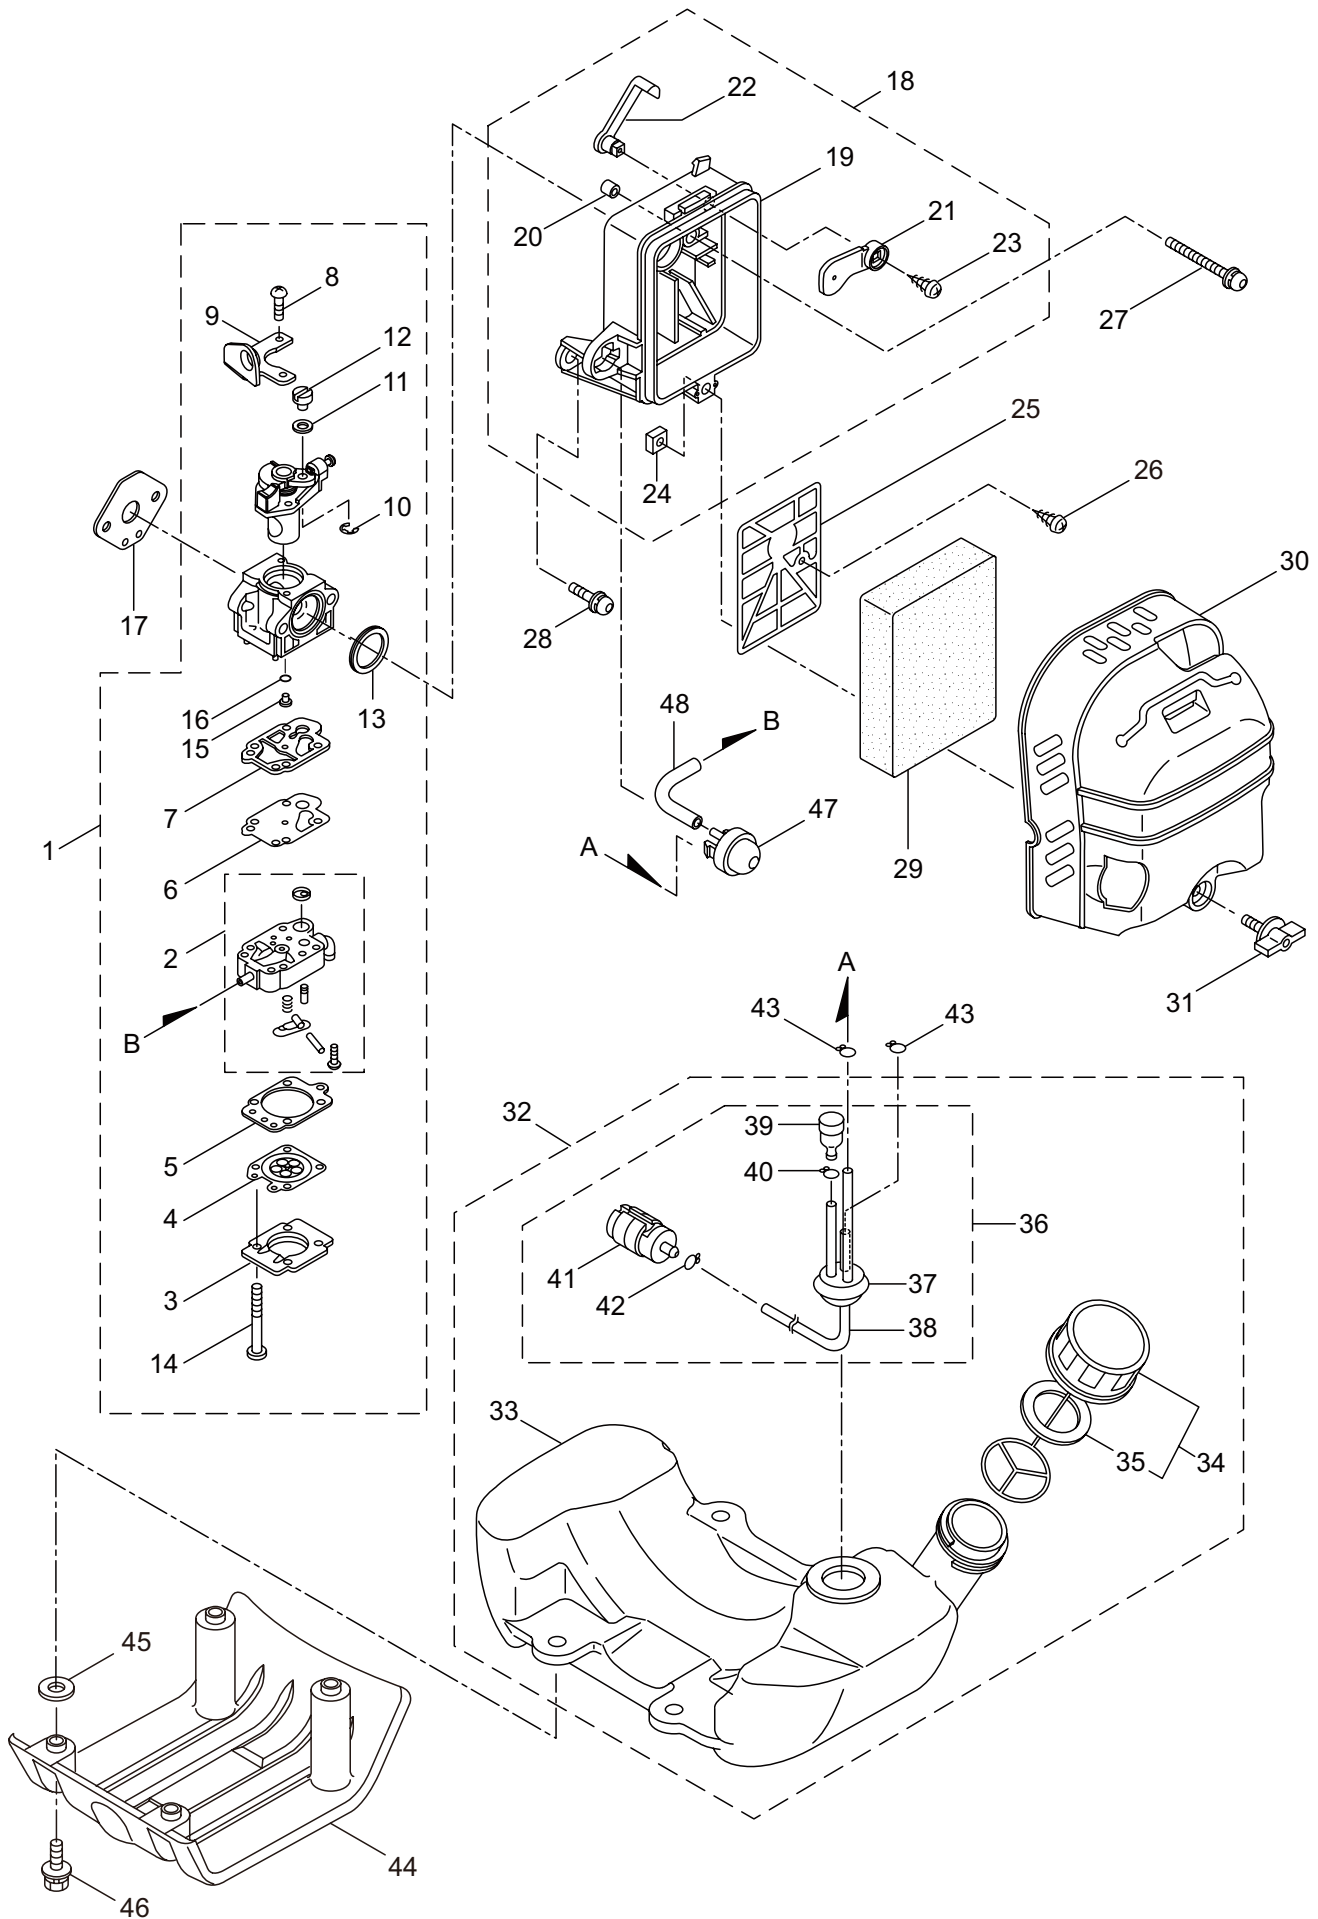

4. BCV5021
CARBURETOR, FUEL TANK

Ref. No.	Part No.	Part Name	Q'ty	Remarks
4-46	281714	Cap Screw	4	M5x20
4-47	282299	Pump	1	
4-48	282512	Fuel Pipe	1