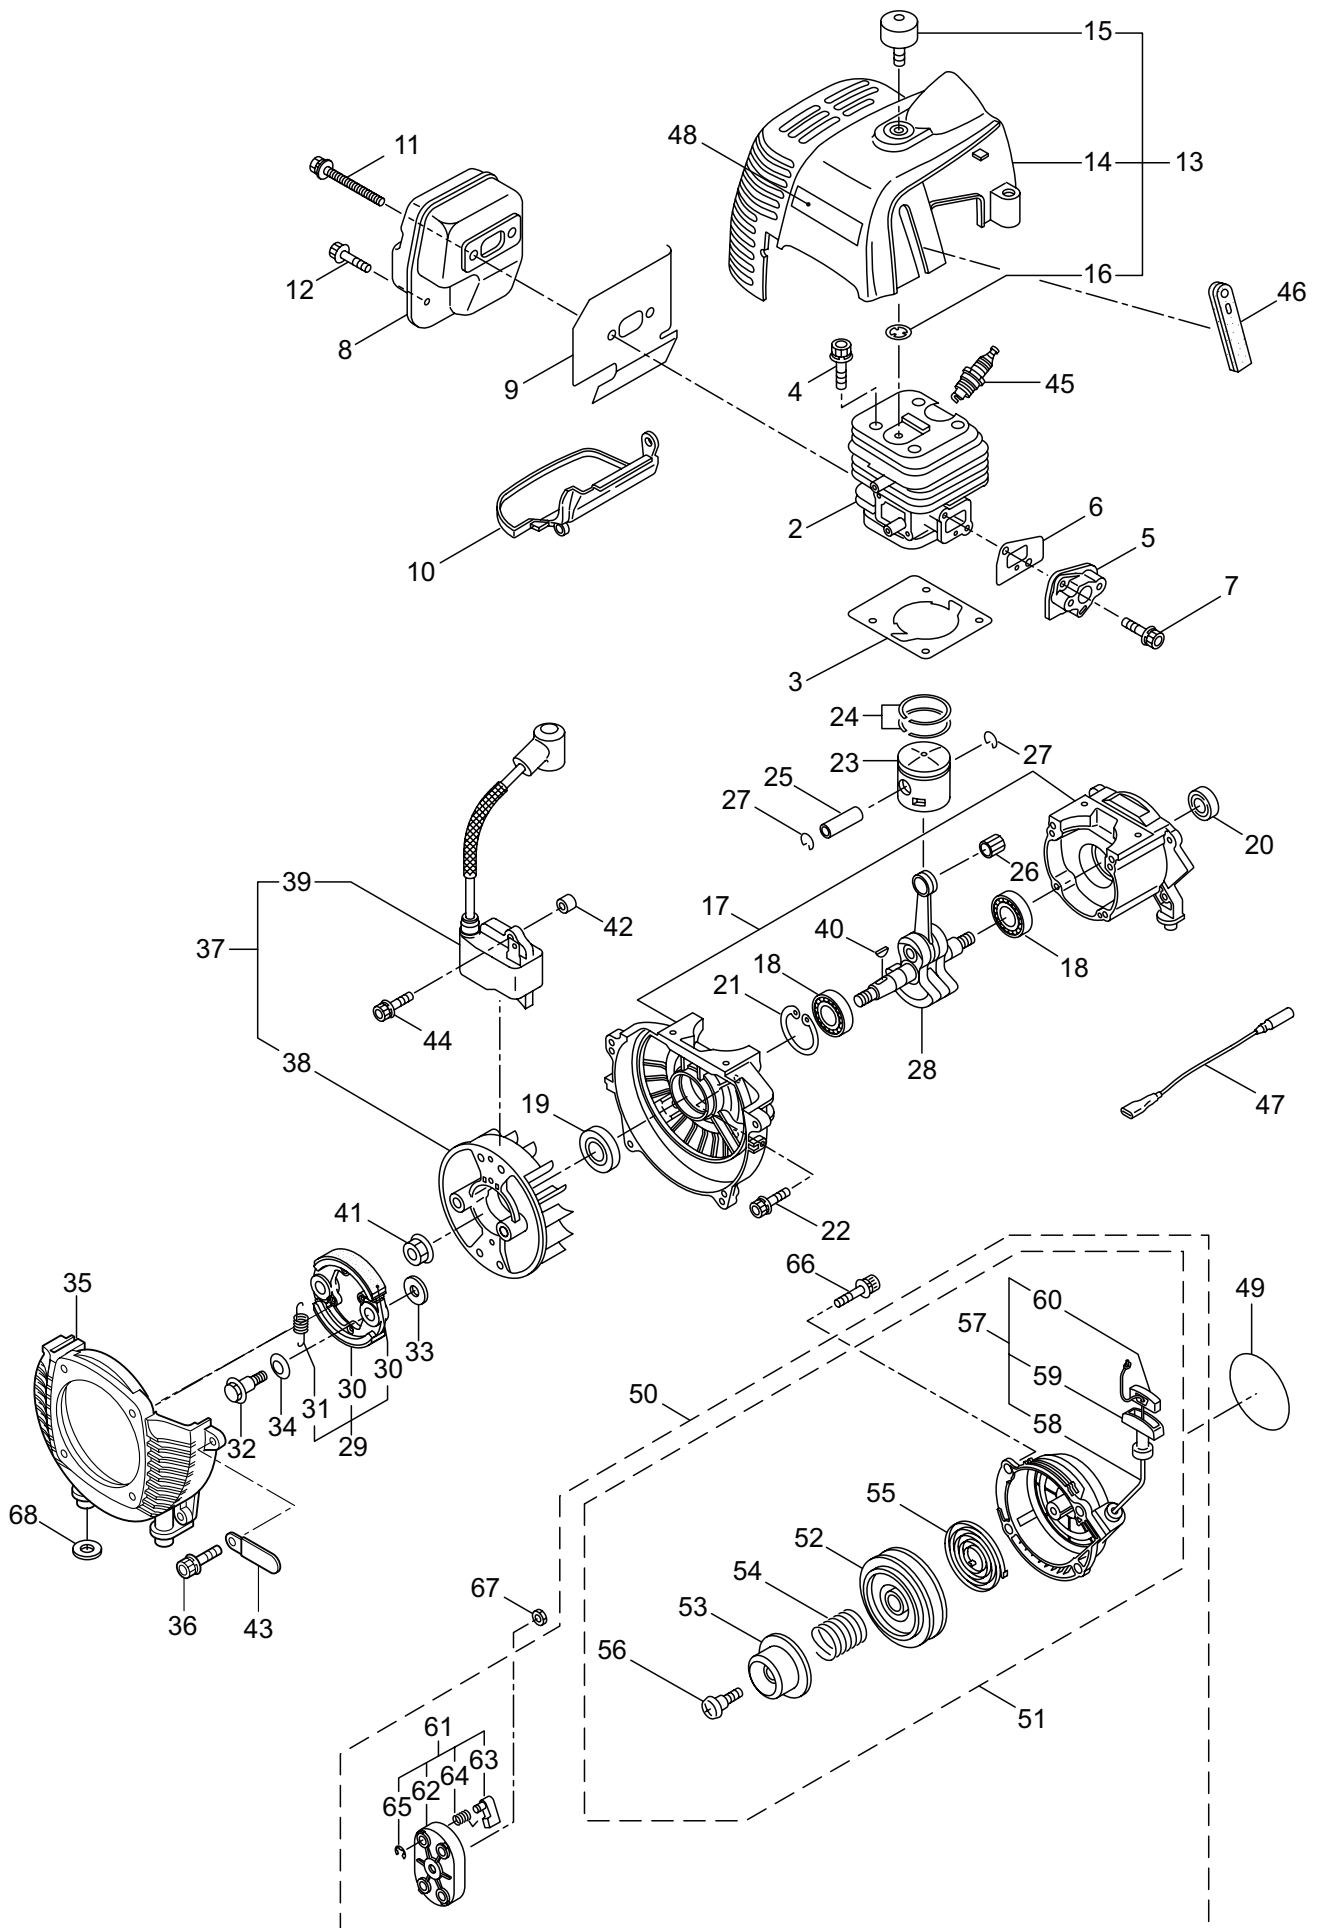

3. BCV5021
ENGINE

Ref. No.	Part No.	Part Name	Q'ty	Remarks
3-46	286988	Grommet	1	
3-47	283735	Wire, Coil	1	
3-48	265694	Label	1	
3-49	246090	Label	1	
3-50	285809	Recoil Starter Ass'y	1	Incl.51-65
3-51	285810	Starter Ass'y	1	Incl.52-60
3-52	286291	Reel	1	
3-53	286292	Cam Plate	1	
3-54	286293	Damper Spring	1	
3-55	280995	Spiral Spring	1	
3-56	286295	Set Screw	1	
3-57	286296	Starter Rope Ass'y	1	Incl.58-60
3-58	286297	Starter Rope	1	3.8x1000
3-59	262633	Starter Grip	1	
3-60	262981	Cap	1	
3-61	285679	Starter Pulley Ass'y	1	Incl.62-65
3-62	285680	Starter Pulley	1	
3-63	285681	Pawl	2	
3-64	285682	Return Spring	2	
3-65	262638	E-Ring	2	
3-66	268940	Screw	4	M5x18
3-67	285736	Nut	1	M8
3-68	285735	Packing	4