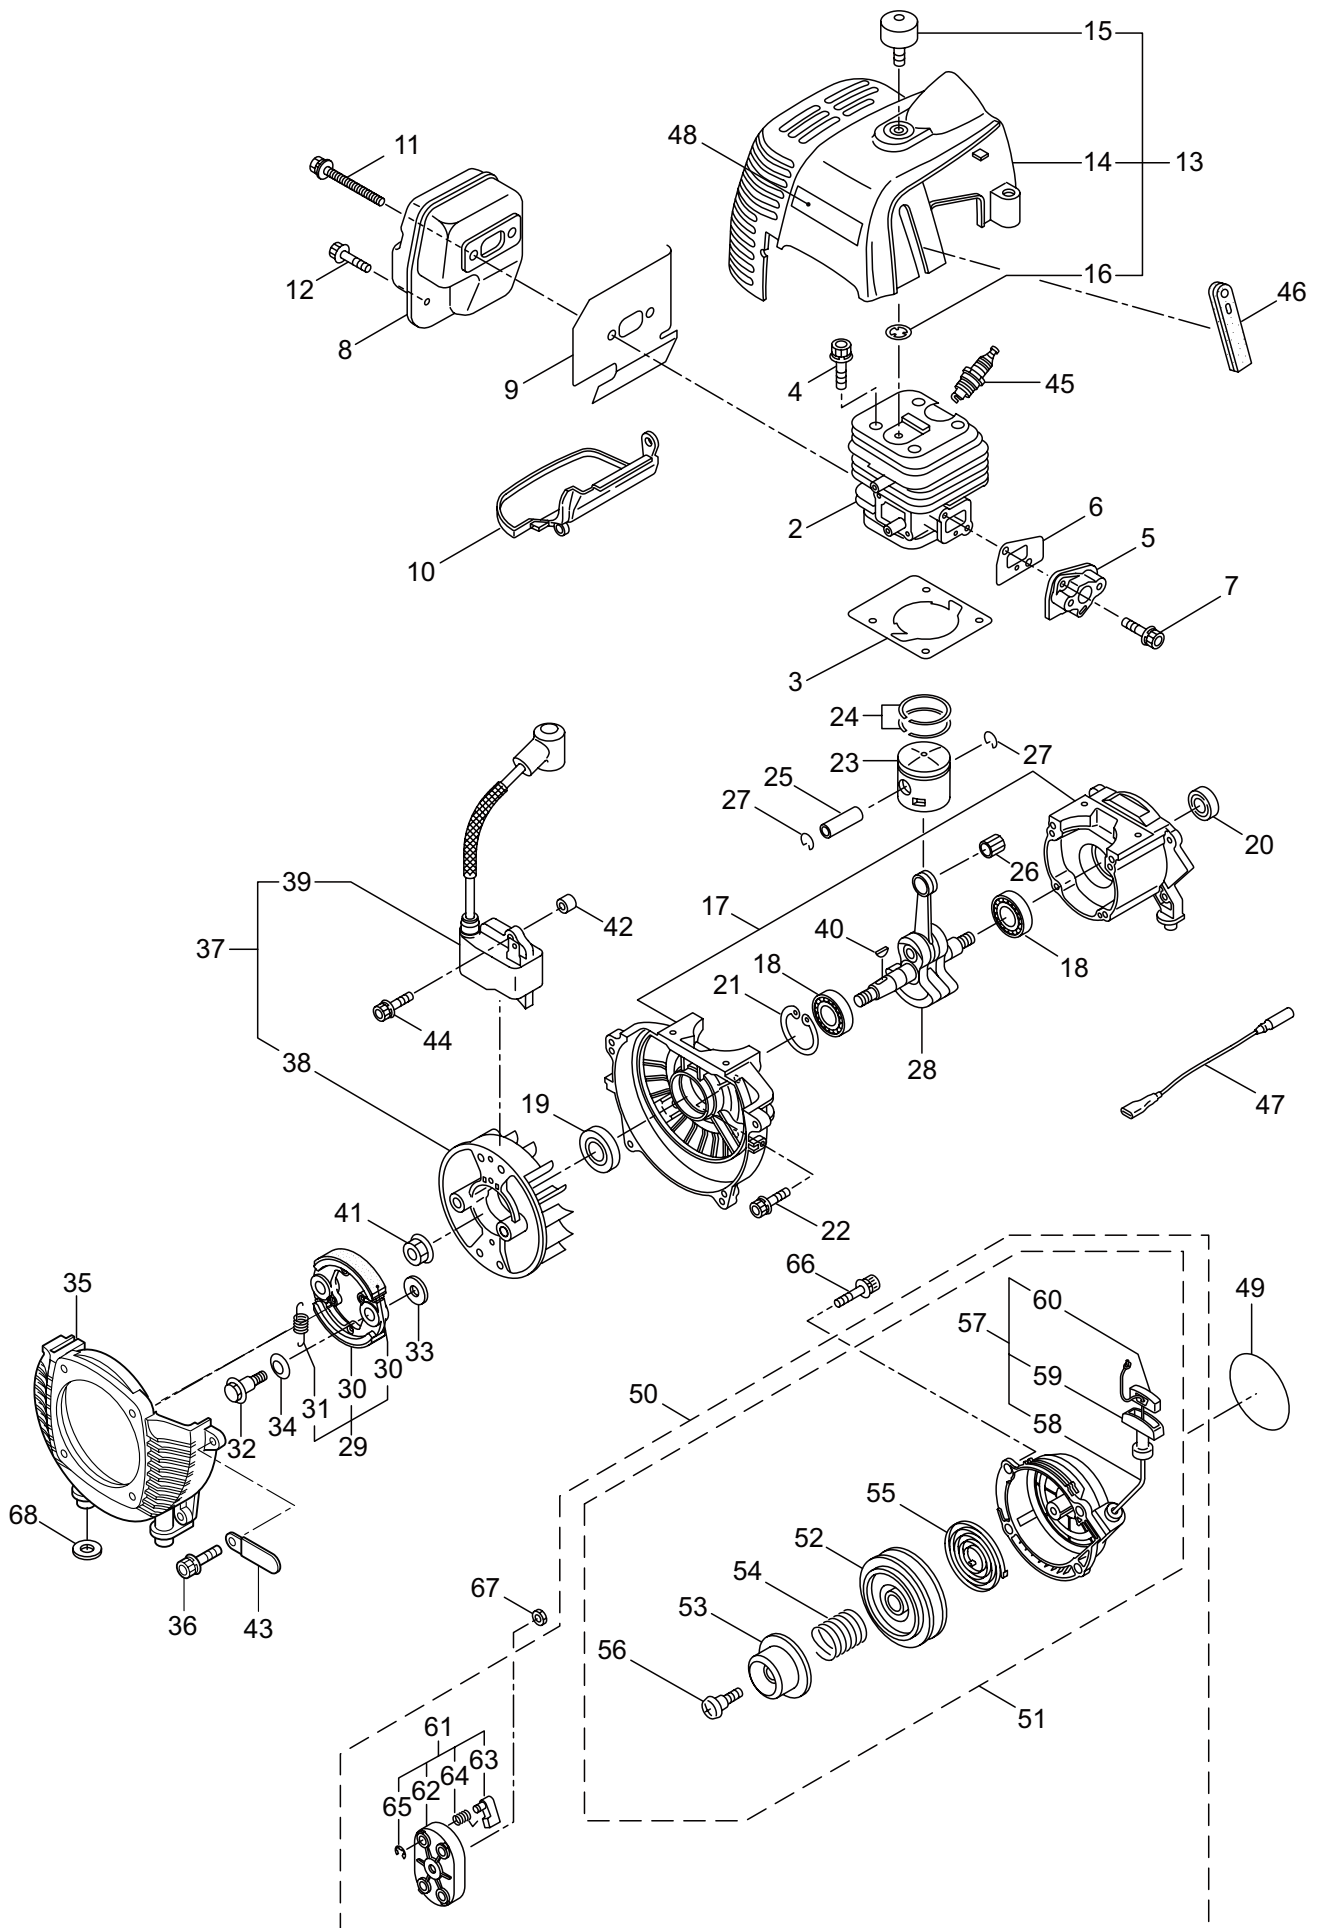

3. BCV5021
ENGINE

Ref. No.	Part No.	Part Name	Q'ty	Remarks
3-1	875304	Engine	1	CE500/02
3-2	288125	Cylinder	1	
3-3	288171	Gasket	1	
3-4	261246	Cap Screw	4	M5x25
3-5	285778	Insulator	1	New gasket required
3-6	285779	Gasket	1	
3-7	265924	Cap Screw	2	M5x25
3-8	288276	Muffler Comp	1	
3-9	285783	Gasket	1	
3-10	285784	Under Cover	1	
3-11	266713	Cap Screw	2	M5x60
3-12	283315	Screw	1	M5x12W-12
3-13	286891	Top Cover Ass'y	1	Incl.14-16
3-14	285786	Top Cover	1	
3-15	285843	Knob	1	
3-16	286362	Washer	1	M6
3-17	288200	Crankcase	1	
3-18	262658	Bearing	2	#6202C3
3-19	246472	Oil Seal	1	
3-20	246471	Oil Seal	1	
3-21	012380	Snap Ring	1	#35
3-22	261612	Cap Screw	4	M5x30
3-23	246091	Piston	1	
3-24	282941	Piston Ring	2	(2)Required
3-25	262749	Piston Pin	1	
3-26	262659	Bearing,Needle	1	KTV111414EG01B2
3-27	262479	Clip,Piston Pin	2	
3-28	285797	Crankshaft/Conn.Rod Ass'y	1	
3-29	286905	Clutch Ass'y	1	Incl.30,31
3-30	286906	Clutch Shoe	2	(2)Required
3-31	286907	Spring, Clutch	1	
3-32	246377	Cap Screw	2	M8x1.25
3-33	262683	Washer	2	8x22xt1.2
3-34	262682	Wave Washer	2	
3-35	287145	Fan Cover	1	
3-36	261250	Cap Screw	4	M5x20
3-37	246097	Magneto Ass'y	1	Incl.38,39
3-38	246074	Rotor/Fan	1	
3-39	279547	Ignition Coil Ass'y	1	
3-40	261076	Woodruff Key	1	3x10
3-41	262731	Nut,Rotor	1	M10
3-42	280381	Spacer	2	
3-43	287245	Clamp	1	
3-44	261256	Cap Screw	2	M4x25
3-45	288264	Spark Plug	1	BPMR8Y