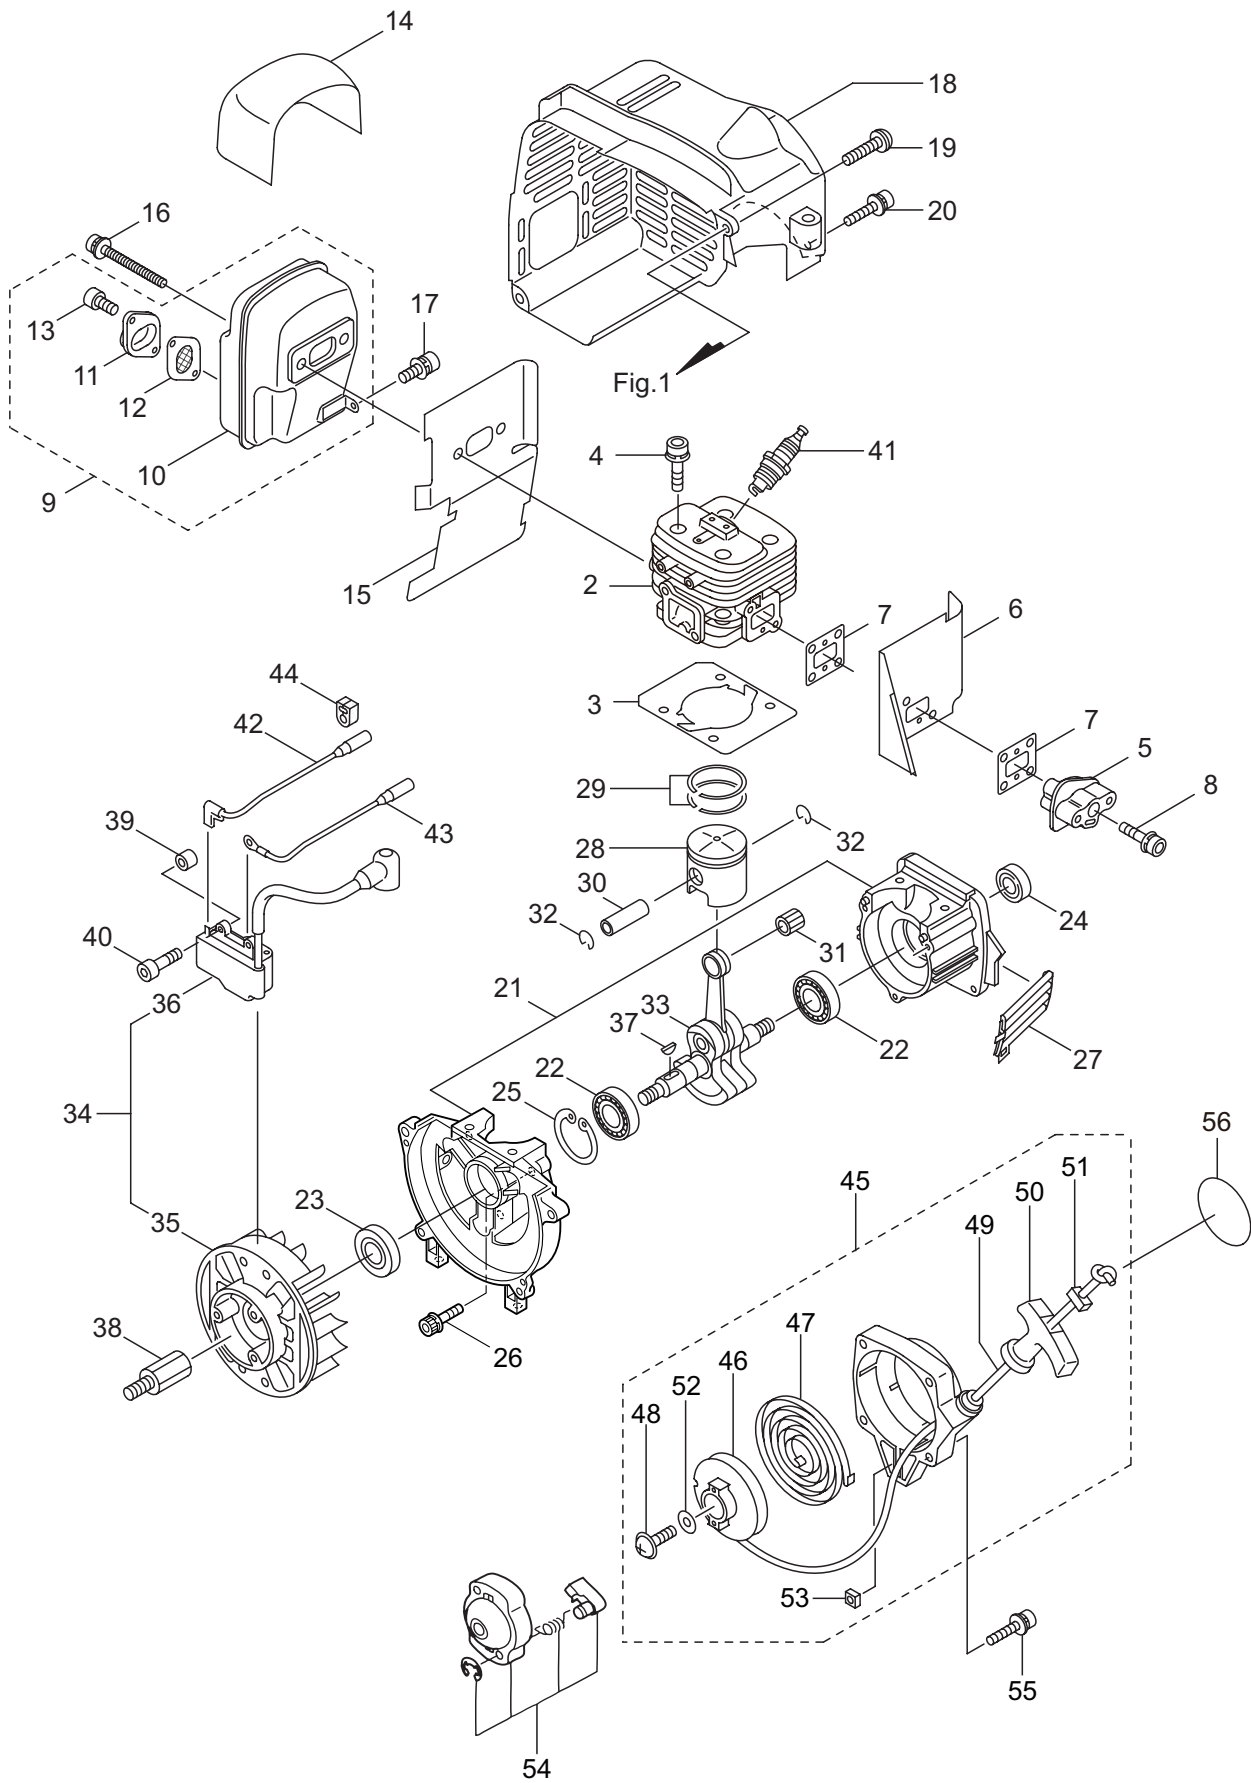

PARTS LIST

BL3110

CONTENTS

1. MAIN BODY	1 ~ 2
2. ENGINE (Cylinder, Crankcase)	3 ~ 6
3. ENGINE (Carburetor, Fuel Tank)	7 ~ 10
4. ACCESSORIES	11 ~ 12

2014. 06.

P/N 523084-4

1. BL3110
MAIN BODY

Ref. No.	Part No.	Part Name	Q'ty	Remarks
1-1	395816	BL3110	1	
1-2	858816	Engine	1	CE300/57
1-3	281535	Fan Case	1	
1-4	281586	Stopper (A)	1	
1-5	281867	Stopper (B)	1	
1-6	282862	Washer	1	
1-7	269423	Nut	1	
1-8	126993	Nut	1	M5
1-9	261246	Cap Screw	1	M5x25
1-10	281880	Grip (B)	1	
1-11	281865	Stand	2	
1-12	281862	Cable Comp.	1	
1-13	281585	Lever	1	
1-14	282170	Switch Ass'y	1	Incl.15-18
1-15	281863	Switch	1	
1-16	282028	Label	1	
1-17	282171	Knob	1	
1-18	282172	Screw	1	
1-19	261250	Cap Screw	4	M5x20
1-20	281538	Handle	1	
1-21	281879	Grip (A)	1	
1-22	281989	Tapping Screw	5	5x20
1-23	281536	Fan Cover	1	
1-24	281869	Plate	1	
1-25	280008	Nut	1	M4
1-26	282060	Tapping Screw	4	4x10
1-27	281563	Cover	1	
1-28	281870	Spring	1	
1-29	281878	Rod	1	
1-30	263743	Washer	1	5.7x15.8xt2
1-31	281871	Screw	1	M4x25
1-32	281989	Tapping Screw	7	5x20
1-33	281873	Washer	2	8.5x26xt2.9
1-34	281874	Fan	1	
1-35	283041	Nut	1	M8
1-36	260459	Label	1	
1-37	283206	Label	1	
1-38	266959	Label	1	Caution
1-39	266957	Label	1	
1-40	286308	Label	1	ON/OFF

2. BL3110
ENGINE (Cylinder, Crankcase)

Ref. No.	Part No.	Part Name	Q'ty	Remarks
2-46	280492	Reel	1	
2-47	287421	Spiral Spring	1	
2-48	280494	Screw	1	
2-49	283616	Starter Rope	1	
2-50	282186	Starter Grip	1	
2-51	282187	Stopper	1	
2-52	280547	Washer	1	
2-53	269423	Nut	1	
2-54	269492	Starter Pulley Ass'y	1	
2-55	265724	Cap Screw	2	M4x25
2-56	287581	Label	1	BL3110

3. BL3110
ENGINE (Carburetor, Fuel Tank)

Ref. No.	Part No.	Part Name	Q'ty	Remarks
3-46	261117	Clip	1	
3-47	261117	Clip	1	
3-48	268940	Screw	2	M5x18
3-49	281715	Cap Screw	1	M5x20
3-50	261352	Label	1	Choke