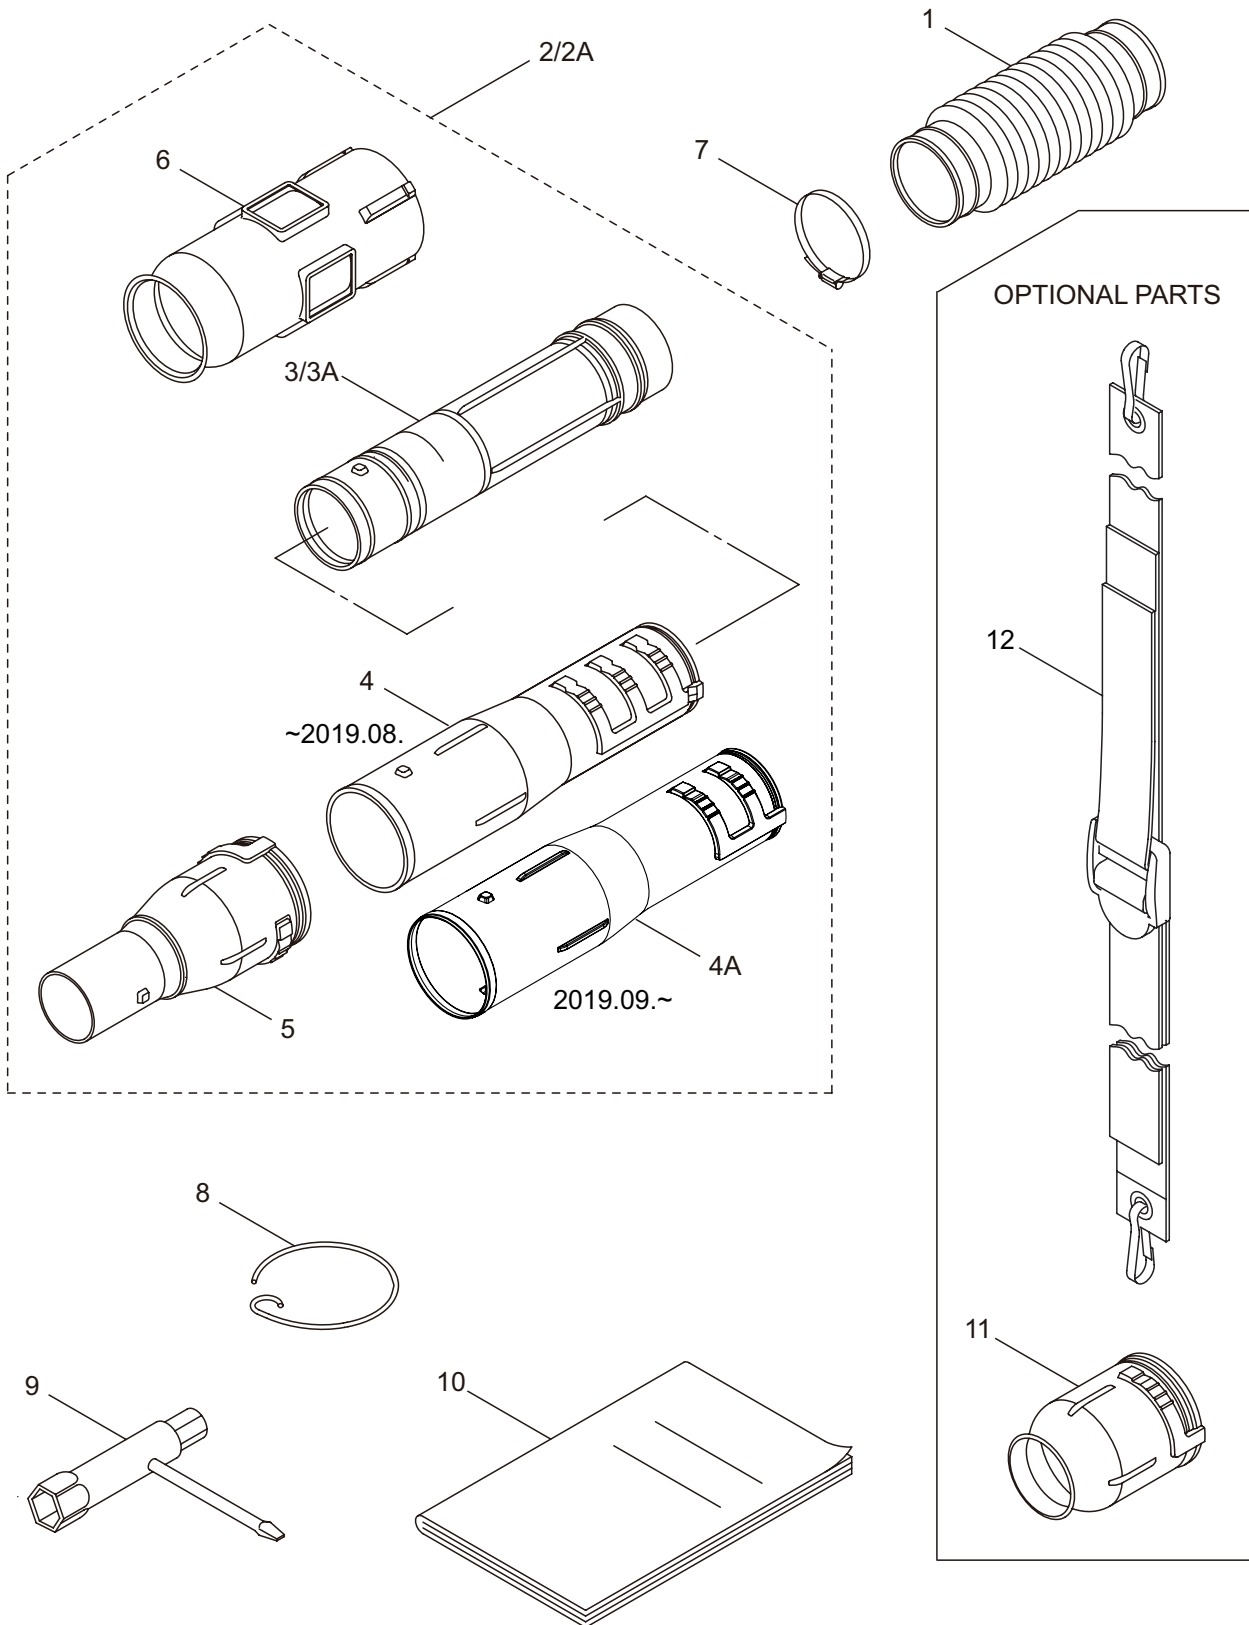

4. BL9000
ACCESSORIES, OPTIONAL PARTS

Ref. No.	Part No.	Part Name	Q'ty	Remarks
4-1	275906	Flexible Pipe	1	
4-2	275908	Pipe Ass'y	1	Incl.3-6 ~2019.08.
4-2A	661877	Pipe Ass'y	1	Incl.3A,4A.5,6 2019.09.~
4-3	275909	Swivel Pipe	1	~2019.08.
4-3A	661873	Swivel Pipe	1	2019.09.~
4-4	275914	Straight Blow Pipe	1	~2019.08.
4-4A	661563	Straight Blow Pipe	1	2019.09.~
4-5	275916	Blow Pipe	1	
4-6	276352	Blow Pipe	1	
4-7	130208	Clamp Ass'y	2	#105
4-8	128924	Clamp	2	
4-9	288652	Combi Box Spanner	1	13x19 L=190
4-10	134385	Instruction Manual	1	BL9000
4-11	278009	Blow Pipe	1	
4-12	125439	Hip Belt Ass'y	1