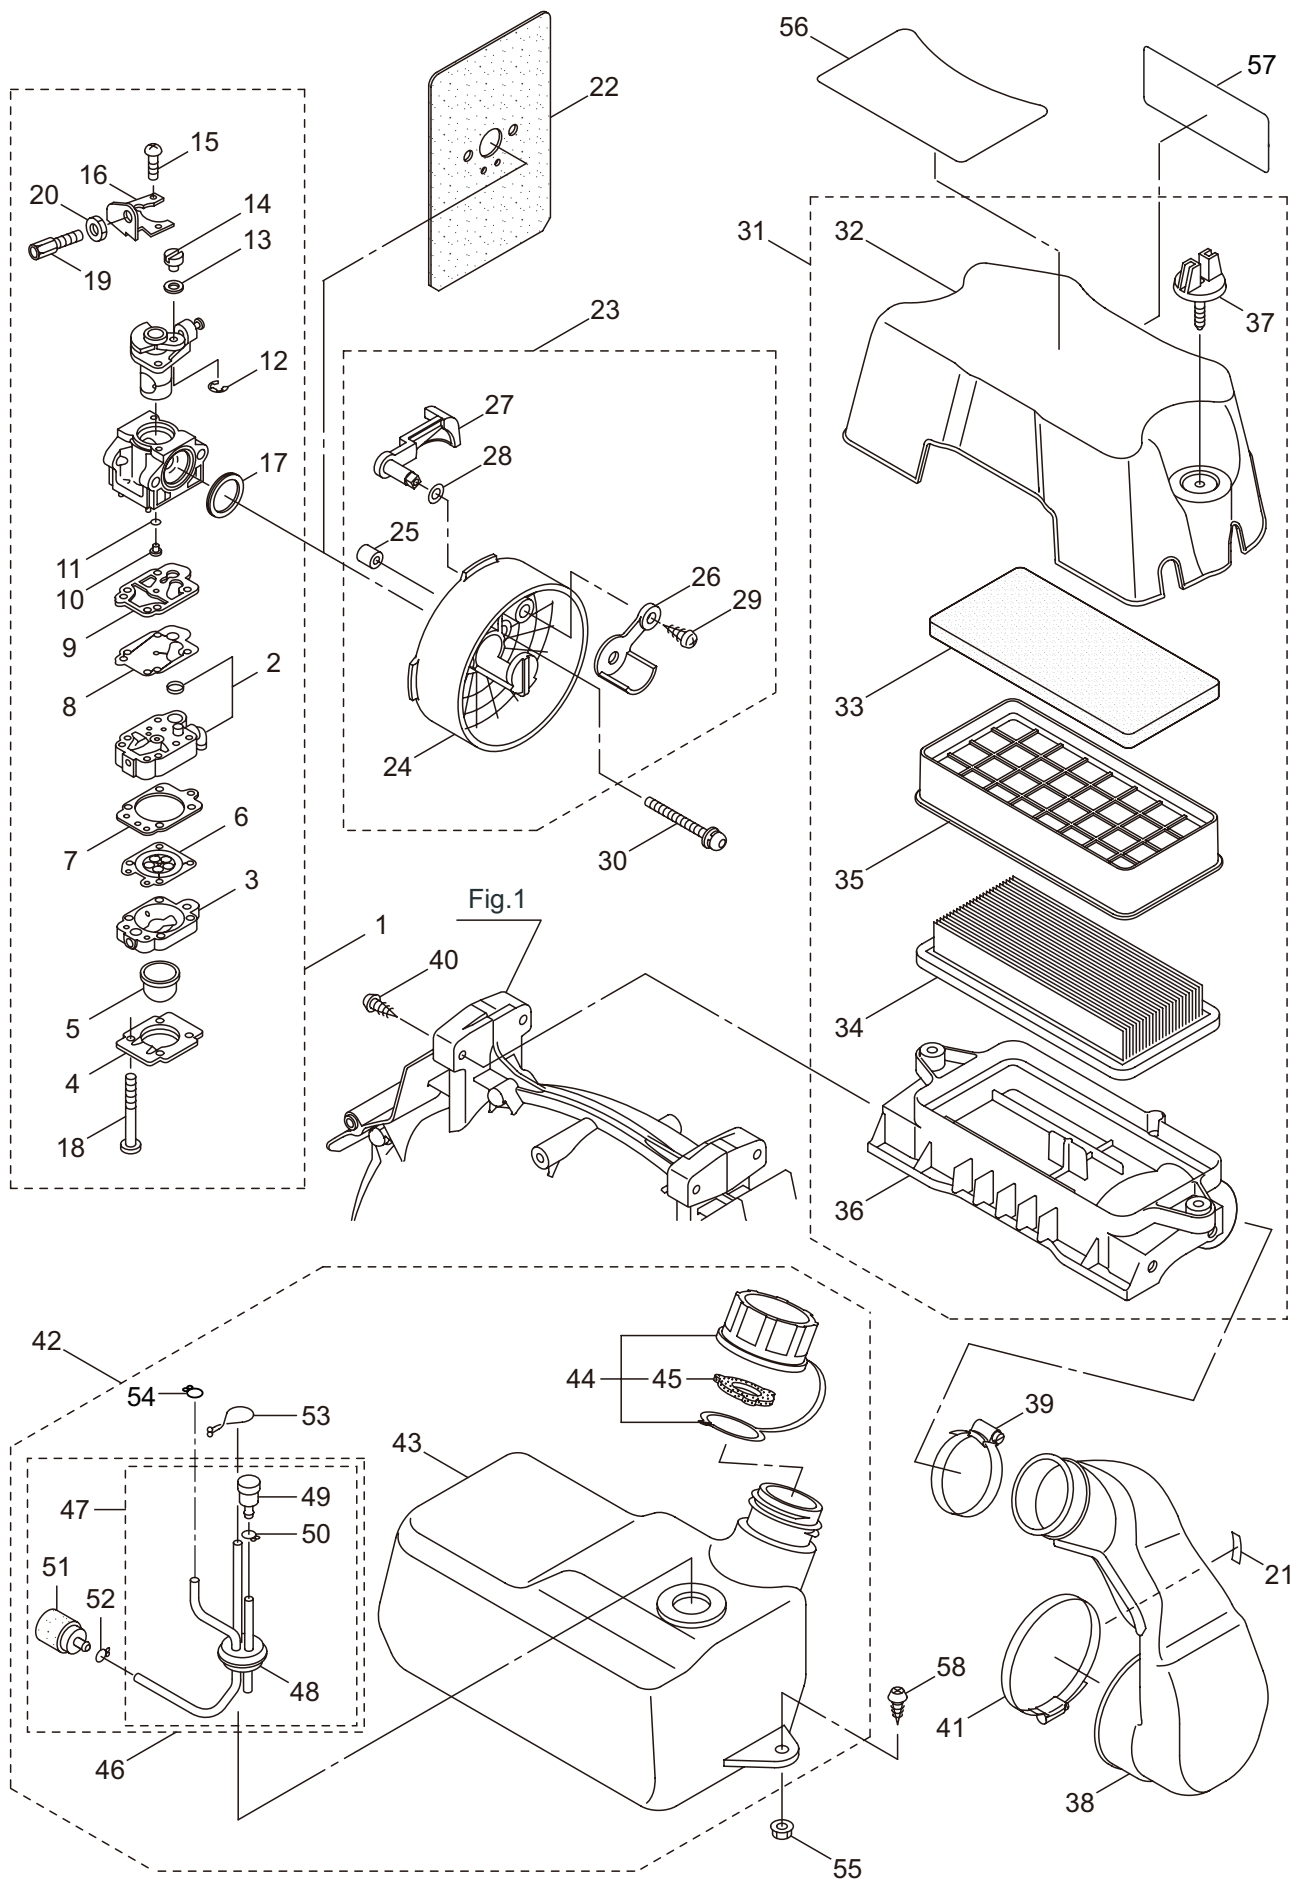

3. BL9000
ENGINE (CARBURETOR, FUEL TANK)

Ref. No.	Part No.	Part Name	Q'ty	Remarks
3-1	276045	Carburetor Ass'y	1	Incl.2-20
3-2	263739	Pump Body	1	
3-3	262991	Purge Body	1	
3-4	262992	Cover Plate	1	
3-5	261874	Primer Bulb	1	
3-6	283905	Diaphragm, Meterring	1	
3-7	262993	Gasket	1	
3-8	262994	Diaphragm,Fuel Pump	1	
3-9	282576	Gasket	1	
3-10	286900	Jet	1	
3-11	261871	O-Ring	1	
3-12	261876	E-Ring	1	
3-13	264678	Washer	1	
3-14	261658	Swivel	1	
3-15	261875	Screw	1	
3-16	264677	Bracket	4	
3-17	261657	Packing	1	
3-18	262996	Screw	4	
3-19	261877	Adapter	1	
3-20	261878	Nut	1	
3-21	277762	Label	1	
3-22	276134	Gasket	1	
3-23	276150	Case Ass'y	1	Incl.24-29
3-24	276151	Case Body	1	
3-25	277830	Sleeve	2	
3-26	276152	Valve	1	
3-27	276153	Lever	1	
3-28	284816	Washer	1	6.4x11x0.15
3-29	269032	Screw	1	
3-30	274106	Cap Screw	2	M5x55
3-31	276463	Air Cleaner Box Ass'y	1	Incl.32-37
3-32	276155	Air Cleaner Box Cover	1	
3-33	276143	Element	1	
3-34	276139	Air Cleaner	1	
3-35	276157	Air Cleaner Case	1	
3-36	276159	Air Cleaner Box Ass'y	1	
3-37	276999	Knob Bolt	2	
3-38	276161	Intake Pipe	1	
3-39	277547	Clump Ass'y	1	#55
3-40	086071	Tapping Screw	4	M6x16
3-41	661260	Clump Ass'y	1	#90
3-42	134754	Fuel Tank Ass'y	1	Incl.43-54
3-43	277090	Fuel Tank	1	
3-44	131319	Tank Cap Ass'y	1	Incl.45
3-45	287058	Gasket	1