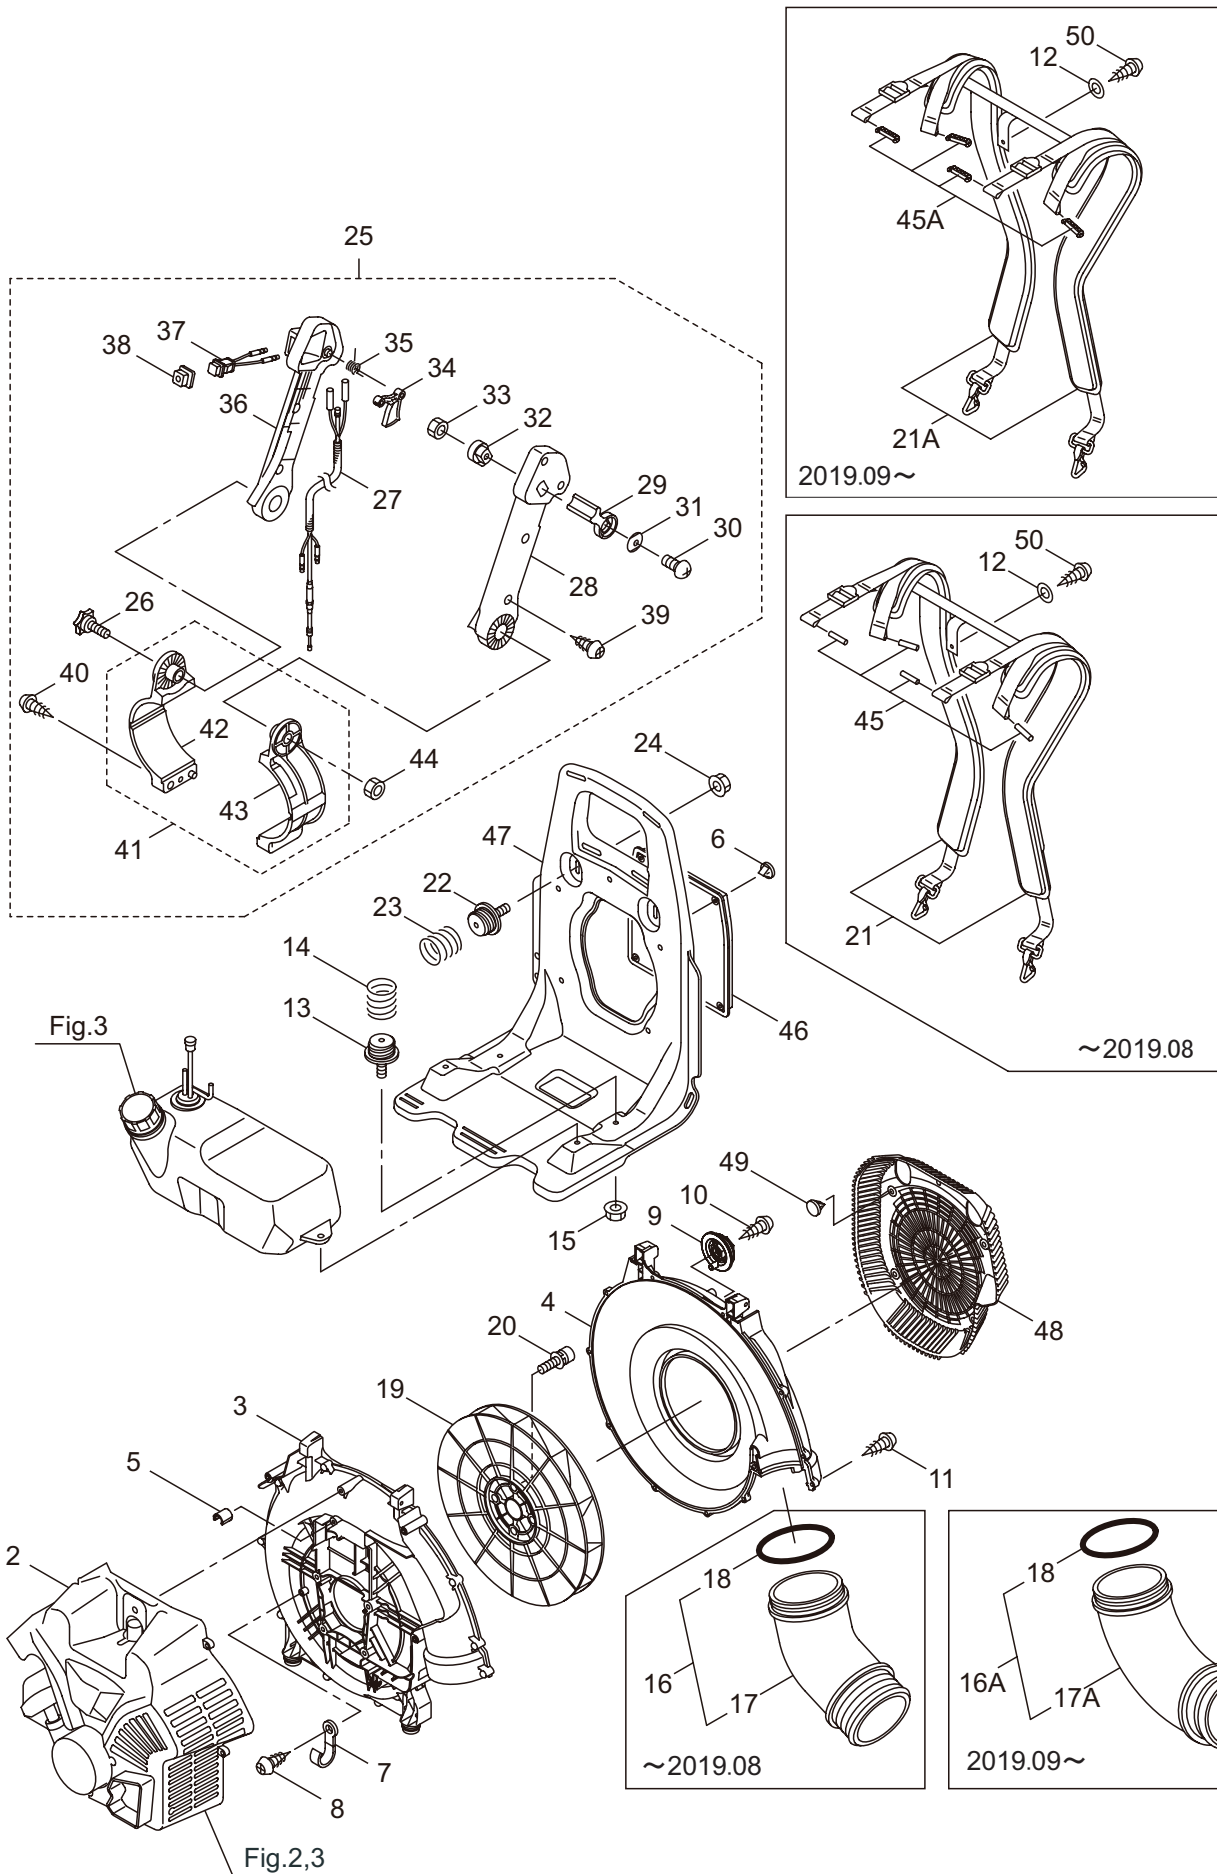

## CONTENTS

1. FRAME & BLOWER .....	1 ~ 4
2. ENGINE (CYLINDER, CRANKCASE) .....	5 ~ 8
3. ENGINE (CARBURETOR, FUEL TANK).....	9 ~ 12
4. ACCESSORIES, OPTIONAL PARTS .....	13 ~ 14

2019. 08.

P/N 524418-4

1. BL9000  
FRAME & BLOWER

Ref. No.	Part No.	Part Name	Q'ty	Remarks
1-1	395867	BL9000	1	
1-2	278382	Engine	1	CE800/02
1-3	275864	Fan Case (E)	1	
1-4	275868	Fan Case (S)	1	
1-5	276361	Collar	1	
1-6	100749	Fastener	4	#7
1-7	109051	Clamp	1	
1-8	082697	Tapping Screw	1	M5x10
1-9	275966	Plug B	2	
1-10	131523	Tapping Screw	2	M5x20
1-11	130420	Tapping Screw	12	M5x25
1-12	261189	Washer	1	6x16.5xt1.2
1-13	275965	Plug A Comp	2	
1-14	275967	Spring	2	2.9-50L
1-15	127228	Nut	2	M6
1-16	275870	Elbow Pipe Ass'y	1	Incl.17,18 ~2019.08.
1-16A	661894	Elbow Pipe Ass'y	1	Incl.17A,18 2019.09.~
1-17	275871	Elbow Pipe	1	
1-17A	661895	Elbow Pipe	1	
1-18	275873	O-Ring	1	V95
1-19	275874	Fan	1	
1-20	275877	Cap Screw	4	M6X25
1-21	276456	Knapsack Band	1	~2019.08.
1-21A	661897	Knapsack Band	1	2019.09.~
1-22	275965	Plug A Comp	2	
1-23	275967	Spring	2	2.9-50L
1-24	127228	Nut	2	M6
1-25	275878	Throttle Ass'y	1	Incl.26-44
1-26	276459	Knob Bolt	1	M6x40
1-27	276297	Throttle Wire Ass'y	1	
1-28	275881	Throttle Case A	1	
1-29	272721	Lever	1	
1-30	273211	Screw	1	5x18
1-31	272724	Spring Washer	1	
1-32	275883	Link	1	
1-33	230662	Nut	1	M5
1-34	275885	Lever	1	
1-35	275887	Spring	1	
1-36	275888	Throttle Case B	1	
1-37	275890	Stop Switch	1	
1-38	222138	Cover, Switch	1	
1-39	235679	Screw	4	
1-40	131523	Tapping Screw	1	M5x20
1-41	275891	Band Ass'y	1	Incl.42,43
1-42	275892	Band (A)	1	

1. BL9000  
FRAME & BLOWER

Ref. No.	Part No.	Part Name	Q'ty	Remarks
1-43	275894	Band (B)	1	
1-44	127298	Nut	1	M6
1-45	125717	Pin	4	~2019.08.
1-45A	660404	Rod	4	2019.09.~
1-46	276460	Cushion Pad	1	
1-47	275898	Flame	1	
1-48	275900	Guard	1	
1-49	100749	Fastener	5	#7
1-50	086069	Tapping Screw	1	M6x12