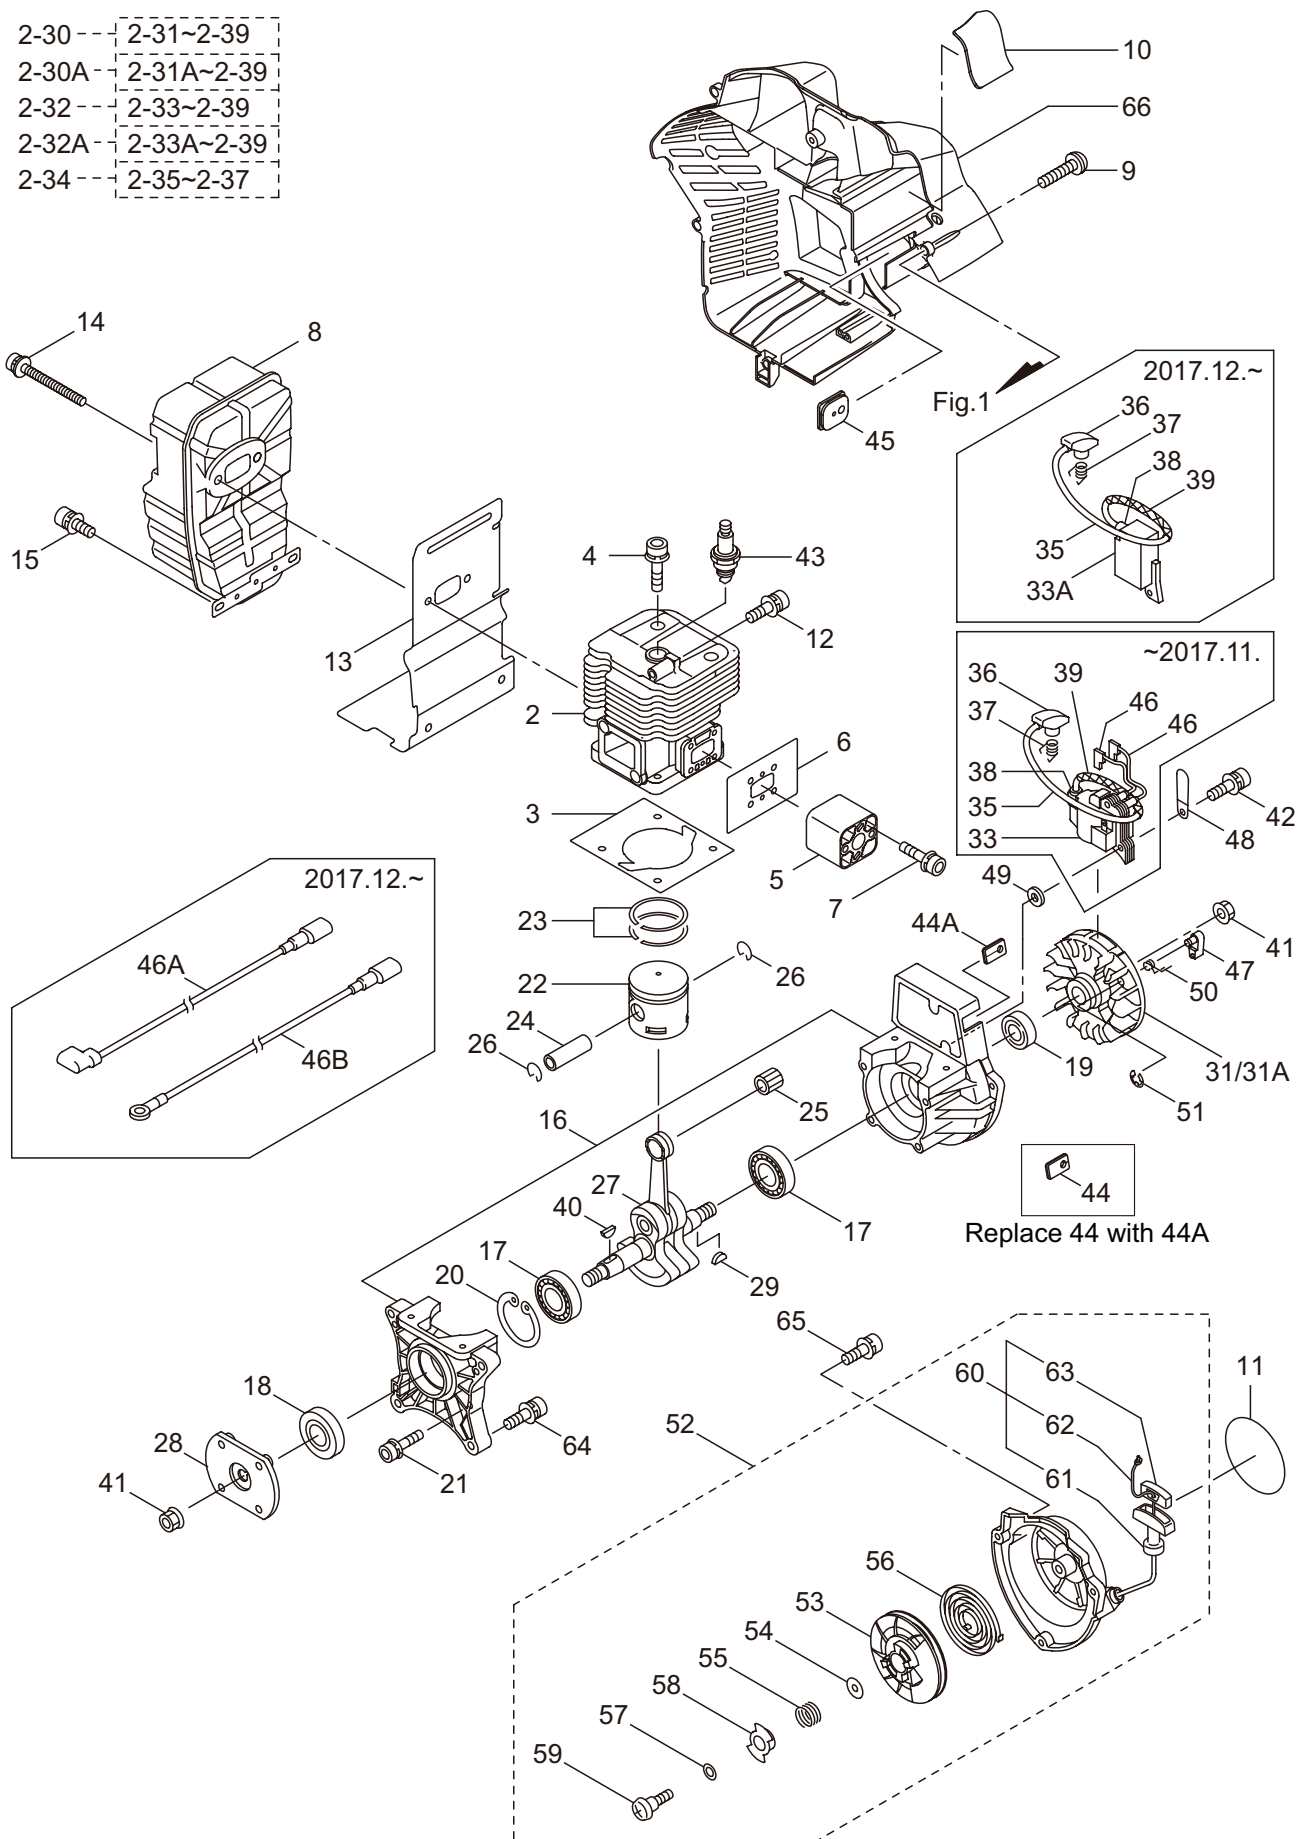

2. BL9000 ENGINE (CYLINDER, CRANKCASE)

2-30	2-31~2-39
2-30A	2-31A~2-39
2-32	2-33~2-39
2-32A	2-33A~2-39
2-34	2-35~2-37

※ 30+46(2) are interchangeability 30A+46A+46B and in combination.