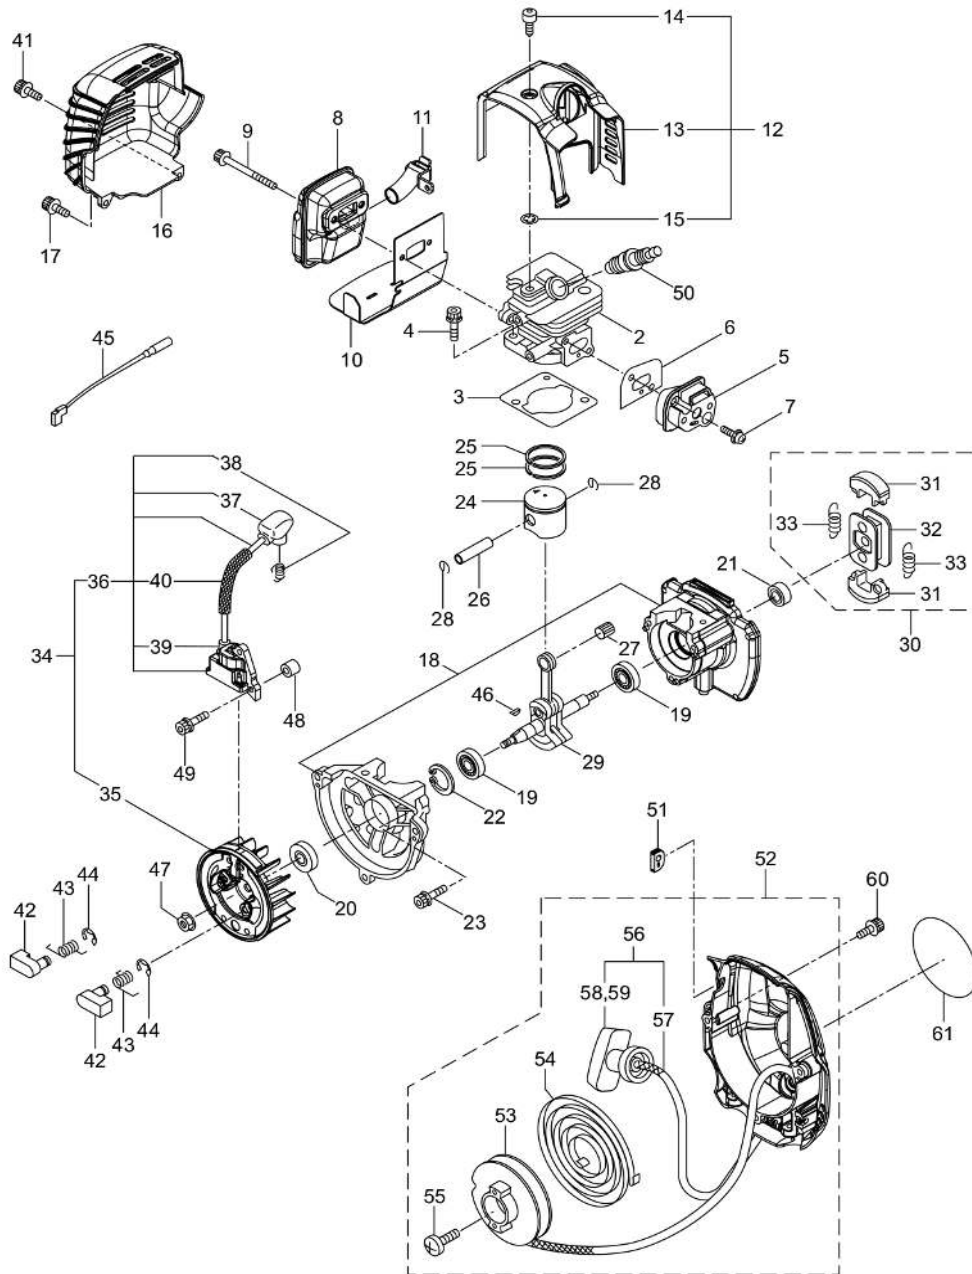

2. HT237D
ENGINE

- 5 -

1

Status	Position	Parts Number	Parts Name	Unit Quantity	Set Unit Quantity	Remarks
	1	875089	HE232/01	1		HE232/01
	2	278641	CYLINDER	1		
	3	289643	GASKET	1		
	4	267290	CAP SCREW	2	5	M5x20
	5	272744	INSULATOR	1		New gasket required
	6	267049	GASKET	1	5	
	7	265924	CAP SCREW	2	5	M5x25