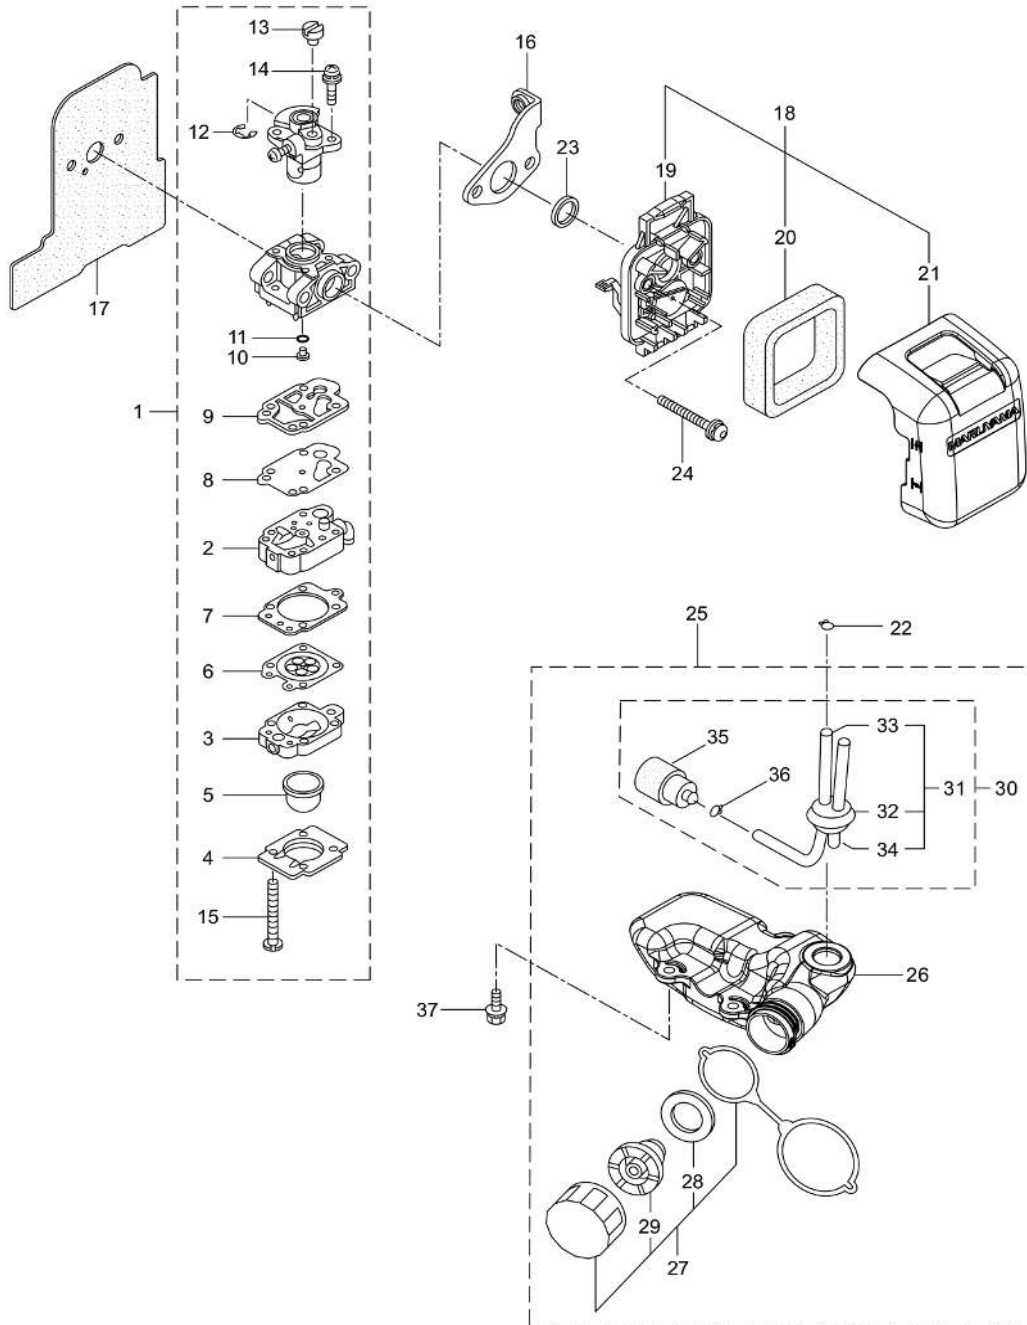

3. HT237D
CARBURETOR, FUEL TANK

- 9 -

Status	Position	Parts Number	Parts Name	Unit Quantity	Set Unit Quantity	Remarks
	1	278297	CARBURETOR ASSY	1		Incl.2-15
	2	268499	CARBURETOR BODY	1		
	3	262991	PURGE BODY	1		
	4	262992	COVER	1		
	5	261874	PRIMER	1		
	6	283905	DIAPHRAGM METERRING	1		
	7	262993	GASKET	1