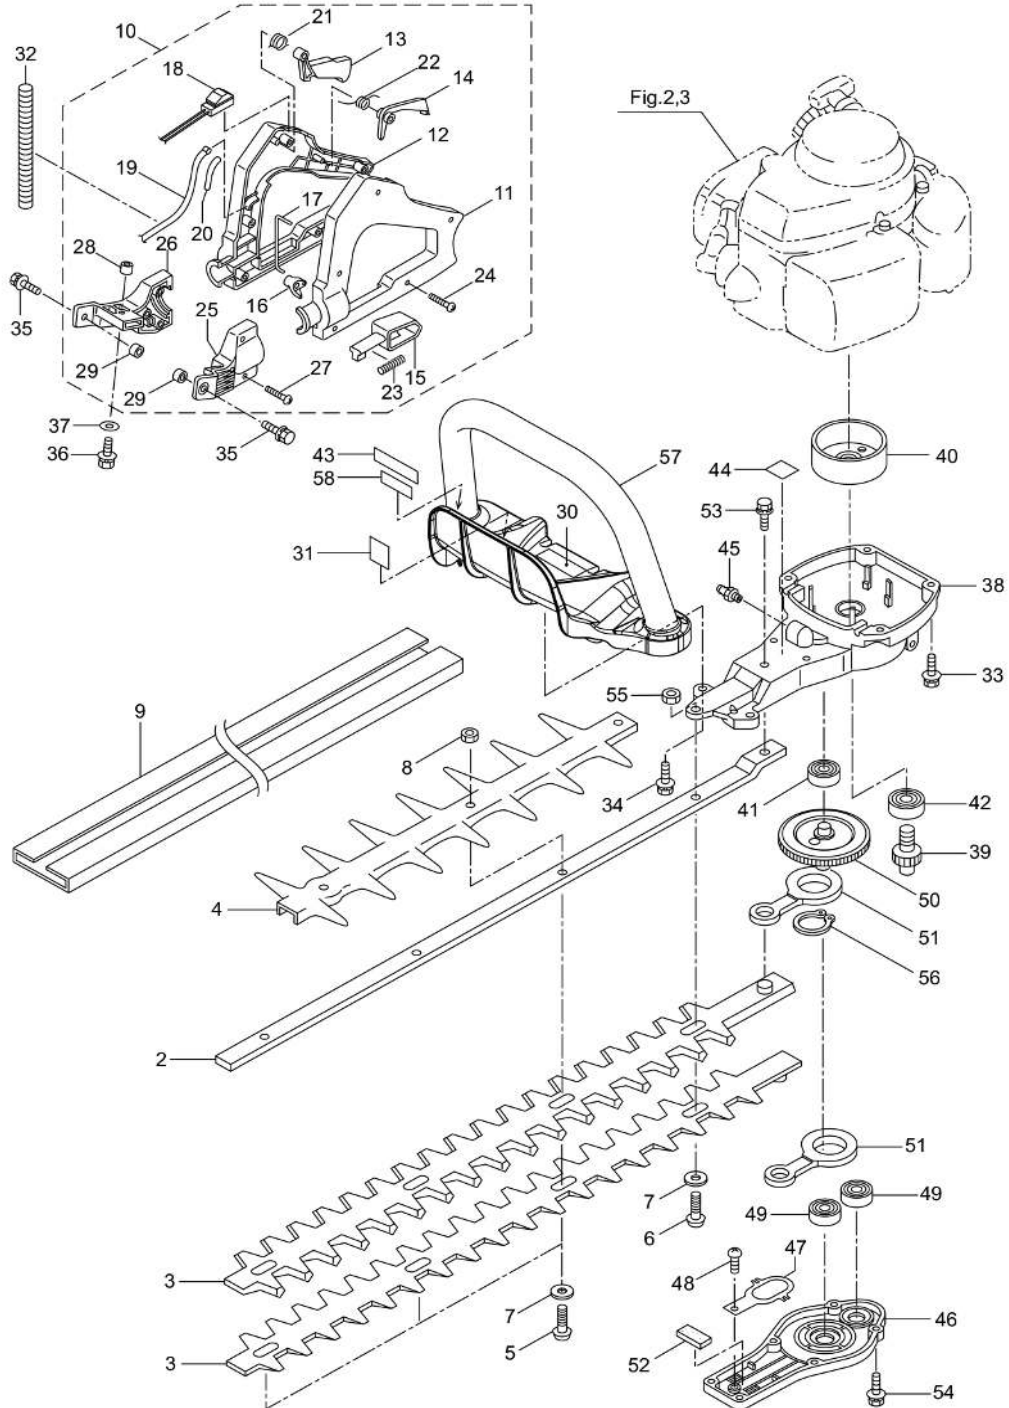

1. HT237D
MAIN BODY

- 1 -

1

Status	Position	Parts Number	Parts Name	Unit Quantity	Set Unit Quantity	Remarks
	1	362426	HT237D(EU01)	1		
	2	271226	GUIDE PLATE	1		
	3	270682	BLADE	2		
	4	274877	BLADE GUARD W	1		
	5	991914	SCREW	3		
	6	271229	SCREW	1		
	7	991913	WASHER	4	10