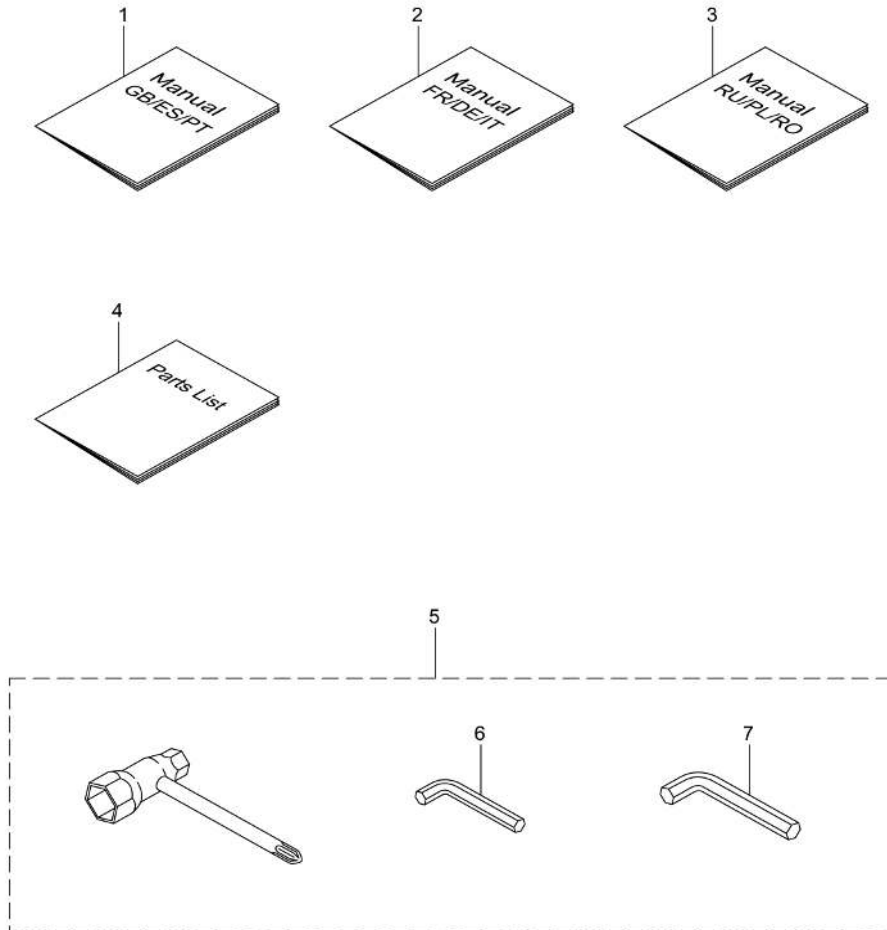

4. HT237D
ACCESSORIES

- 11 -

Status	Position	Parts Number	Parts Name	Unit Quantity	Set Unit Quantity	Remarks
	1	278278	INSTRUCTION MANUAL	1		GB/ES/PT
	2	278279	INSTRUCTION MANUAL	1		FR/DE/IT
	3	278280	INSTRUCTION MANUAL	1		RU/PL/RO
	4	524392	PARTS LIST	1		HT237D
	5	264606	TOOL SET	1		Incl.6,7
	6	219431	SPANNER	1		3mm
	7	219432	WRENCH	1		4mm