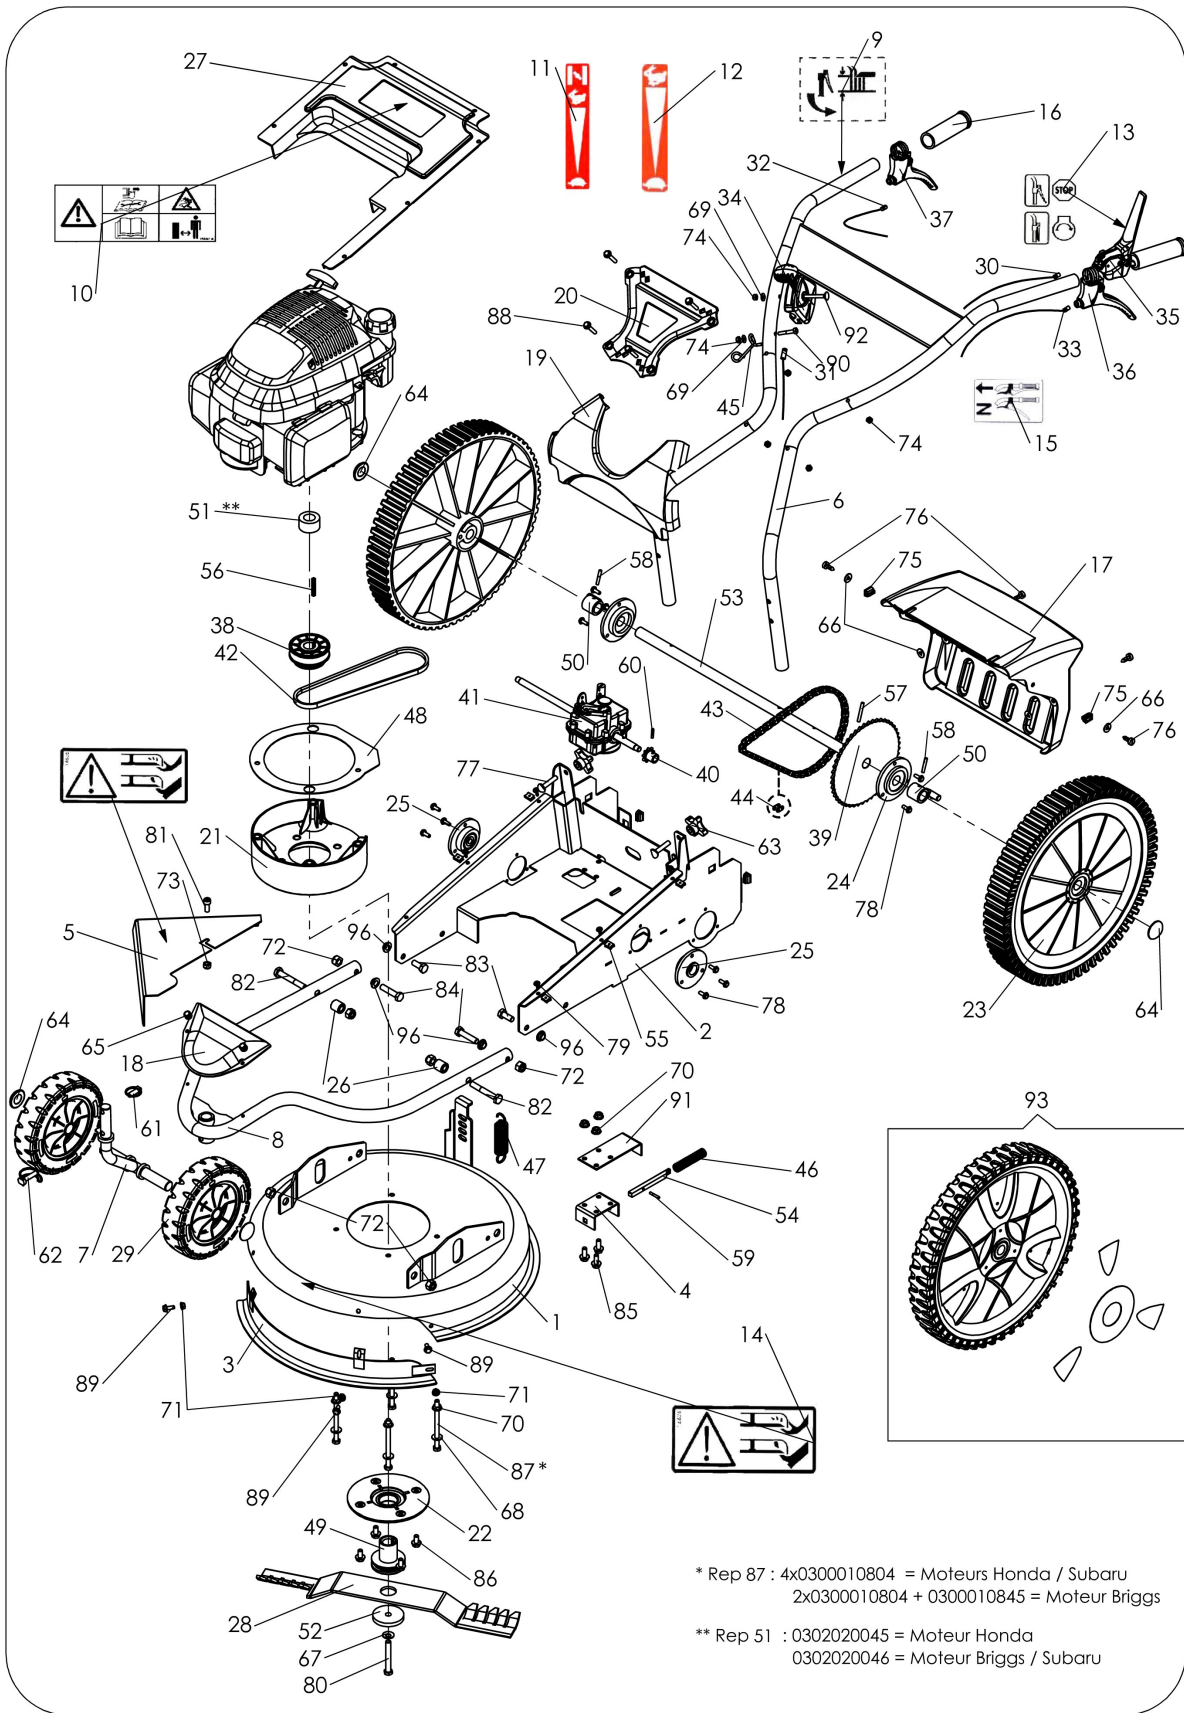

* Rep 87 : 4x0300010804 = Moteurs Honda / Subaru
2x0300010804 + 0300010845 = Moteur Briggs

** Rep 51 : 0302020045 = Moteur Honda
0302020046 = Moteur Briggs / Subaru

Illustration Illustrated parts list

Ref.Nu	Qty	Part number	Description	Validity from	Validity till	Notes	Bulletin
1	1	PB4002063003	Blade guard				
2	1	PB4002091301	Front chassis				
3	1	PB4002000505	Deflector				
4	1	PB4002000102	Locking pin support				
5	1	PB4002003016R	Side deflector				
6	1	PB4002090502	Handlebar				
7	1	PB4002000308	Support				
8	1	PB4002090303	Front chassis				
9	1	PB0503000055	Label				
10	1	PB0503000049	Label				
11	1	PB0503000044	Label				
12	1	PB0503000043	Label				
13	1	PB0503000026	Label				
14	1	PB0503000006	Label				
15	1	PB0503000002	Label				
16	2	PB0341000036	Plastic handle				
17	1	PB0340030047	Rear hood				
18	1	PB0340030052	Front hood				
19	1	PB0340030048	Lower hood				
20	1	PB0340030049	Clamp				
21	1	PB0340030034	Plastic chock				
22	1	PB0340030028R	Bearing				
23	1	68210002	Wheel kit		11/2016		
24	2	PB0340030013	Wheel shaft bearing				
25	2	PB0340030012	Countershaft bearing				
26	2	PB0340030010	Spacer				
27	1	PB0340030001R	Engine hood				
28	1	PB0320020006	Blade				
29	2	PB0309000033	Wheel				
30	1	PB0308050015	Brake cable				
31	1	PB0308040050	Throttle cable				
32	1	PB0308030008R	Height adjustment cable				
33	1	PB0308020062	Clutch cable				
34	1	PB0307020023	Gas lever				
35	1	PB0307010023	Brake lever				
36	1	PB0307010021	30 stroke lever				
37	1	PB0307010020	Lever				
38	1	PB0306060014	Variable engine pulley				
39	1	PB0306050029	Sprocket 60 teeth				
40	1	PB0306050028	Sprocket 9 teeth				
41	1	PB0306040012	Reduction gear				
42	1	PB0306030048	Harness				
43	1	PB0306020020R	Chain				
44	1	PB0306020001	Quick fastener