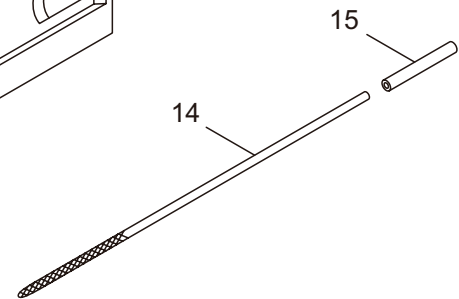

8. MCV3101S(12)Y20
LABEL, ACCESSORIES

Ref. No.	Part No.	Part Name	Q'ty	Remarks
8-1	287256	Label	1	MARUYAMA
8-2	287255	Label	1	REVERSE
8-3	273031	Label	1	MCV3101S
8-4	287394	Label	1	109dB
8-5	287161	Label	1	
8-6	287616	Label	1	
8-7	272020	Label	1	
8-8	285483	Guide Bar	1	
8-9	289537	Chain	1	
8-10	285557	Chain Cover	1	
8-11	288652	Combi Box Spanner	1	13x19 L=190
8-12	285732	Screwdriver	1	
8-13	286865	Screwdriver	1	
8-14	285729	File	1	
8-15	285730	File Grip	1	
8-16	274909	Instruction Manual	1	GB/ES/PT
8-17	274910	Instruction Manual	1	FR/DE/IT
8-18	524968	Parts List	1	MCV3101S(12)Y20