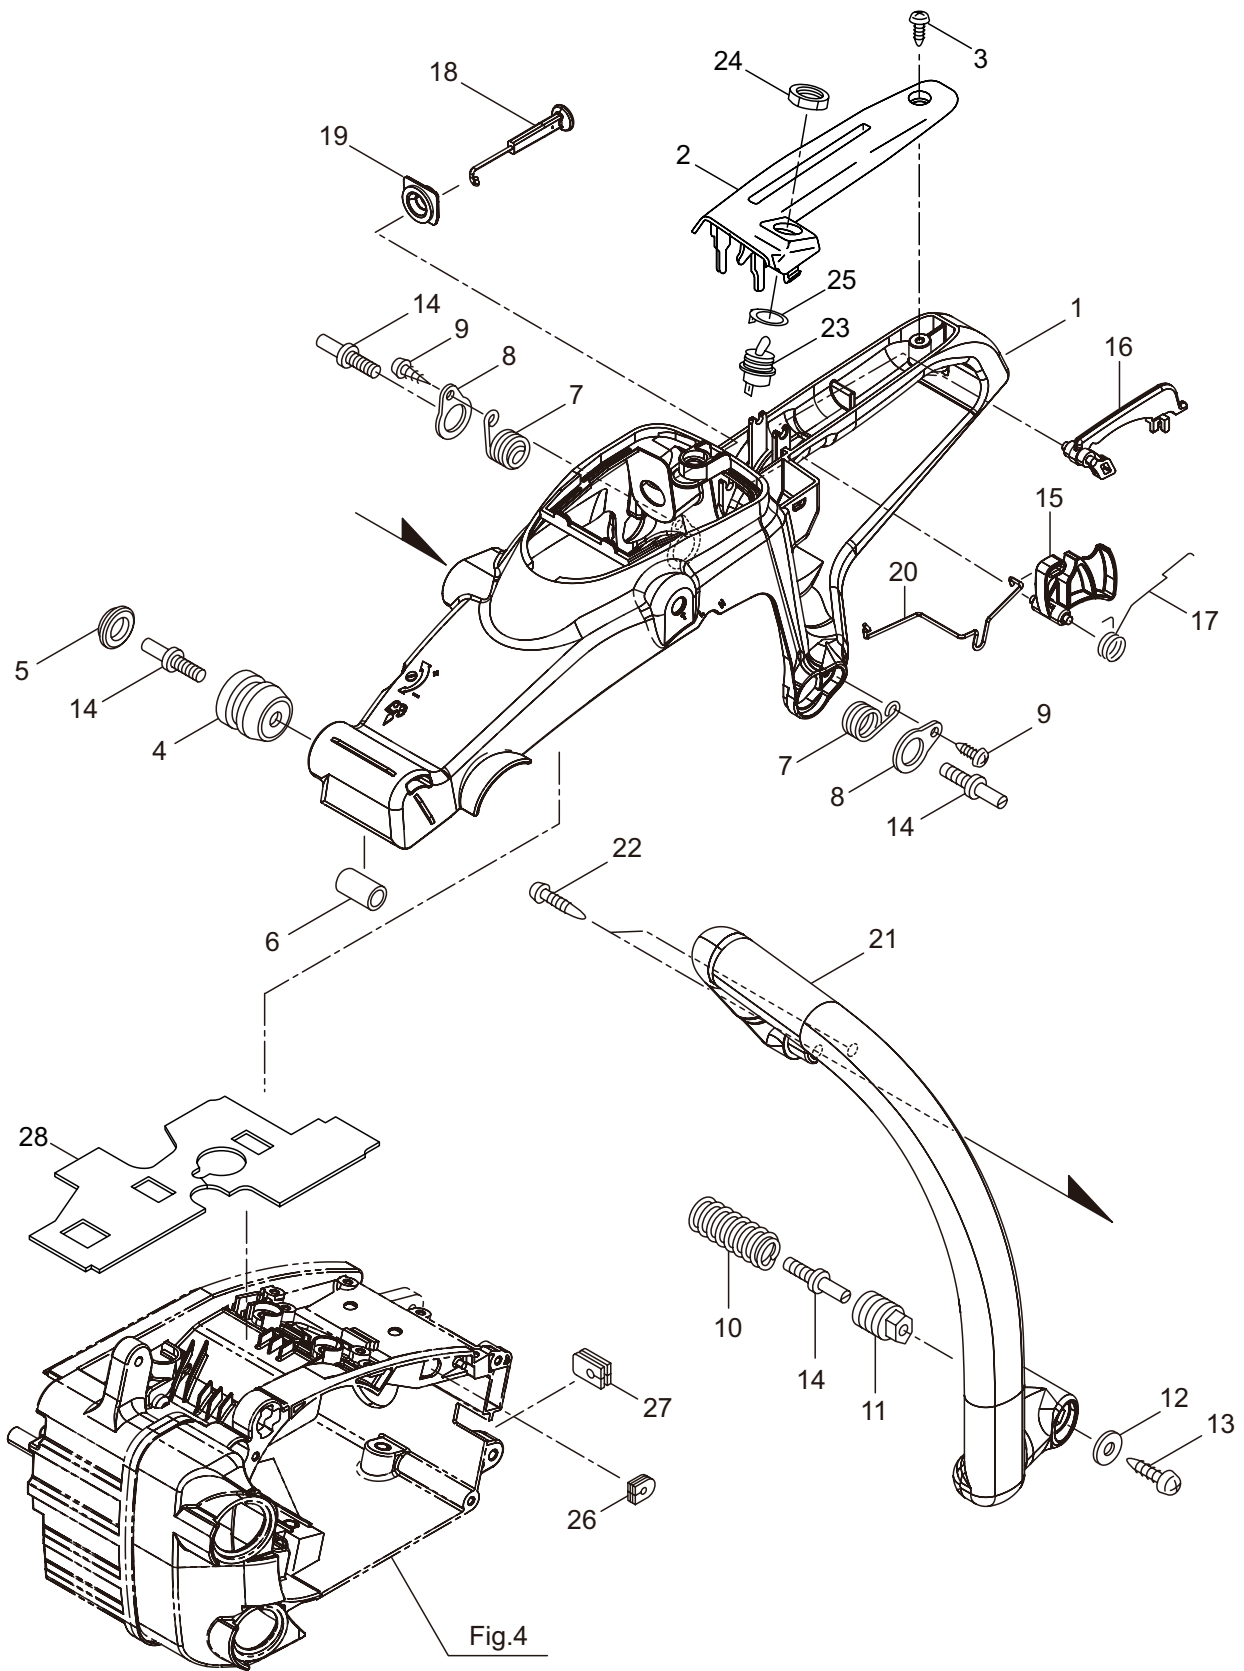

#### 4. MCV3101S(12)Y20 ENGINE CASE

Ref. No.	Part No.	Part Name	Q'ty	Remarks
4-1	285703	Engine Case Ass'y	1	
4-2	285501	Oil Cap Ass'y	1	Incl.3,4
4-3	285503	Packing	1	
4-4	285504	Holder	1	
4-5	285574	Breather	1	
4-6	285526	Element	1	
4-7	285632	Bolt	6	M5x16
4-8	286803	Chain Catcher Ass'y	1	Incl.9,10
4-9	285583	Chain Catcher	1	
4-10	285585	Tube	1	7x10.5x18L
4-11	285634	Screw	1	M5x14
4-12	285531	Guide Plate L	1	
4-13	285627	Screw	1	M3x8
4-14	286804	Screw	1	M5x20x8
4-15	287667	Protector	1	
4-16	285635	Screw	1	M4x14
4-17	286051	Fuel Cap Ass'y	1	Incl.18,19
4-18	286063	Packing	1	
4-19	285504	Holder	1	
4-20	285832	Breather Ass'y	1	
4-21	285573	Breather Grommet	1	

6. MCV3101S(12)Y20  
HANDLE

Ref. No.	Part No.	Part Name	Q'ty	Remarks
6-1	285513	Rear Handle	1	
6-2	285514	Rear Handle Cover	1	
6-3	285631	Screw	1	M4x16
6-4	285582	Buffer	1	
6-5	285473	Cap	1	
6-6	285515	Pipe	1	
6-7	285592	Spring	2	
6-8	285645	Stay	2	
6-9	285644	Screw	2	M4x12
6-10	285593	Spring	1	
6-11	285604	Boss	1	
6-12	263743	Washer	1	5.7x15.8xt2
6-13	285636	Screw	1	M5x20
6-14	285474	Stopper Bolt	4	
6-15	285516	Throttle Lever	1	
6-16	285517	Safety Lever	1	
6-17	285518	Spring	1	
6-18	285509	Choke Rod	1	
6-19	285510	Grommet	1	
6-20	285511	Push Rod	1	
6-21	285519	Front Handle	1	
6-22	285665	Screw	2	M5x30
6-23	286873	Stop Switch	1	
6-24	269582	Nut	1	M12x0.75
6-25	286874	Connector	1	
6-26	287300	Grommet	1	
6-27	285549	Grommet	1	
6-28	289097	Gasket	1	