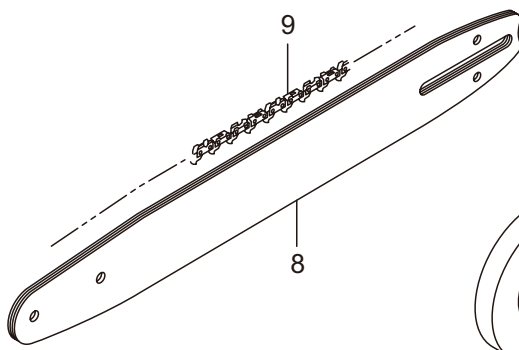

8. MCV3101S(12)Y20
LABEL, ACCESSORIES

Ref. No.	Part No.	Part Name	Q'ty	Remarks
8-1	287256	Label	1	MARUYAMA
8-2	287255	Label	1	REVERSE
8-3	273031	Label	1	MCV3101S
8-4	287394	Label	1	109dB
8-5	287161	Label	1	
8-6	287616	Label	1	
8-7	272020	Label	1	
8-8	285483	Guide Bar	1	
8-9	289537	Chain	1	
8-10	285557	Chain Cover	1	
8-11	288652	Combi Box Spanner	1	13x19 L=190
8-12	285732	Screwdriver	1	
8-13	286865	Screwdriver	1	
8-14	285729	File	1	
8-15	285730	File Grip	1	
8-16	274909	Instruction Manual	1	GB/ES/PT
8-17	274910	Instruction Manual	1	FR/DE/IT
8-18	524968	Parts List	1	MCV3101S(12)Y20