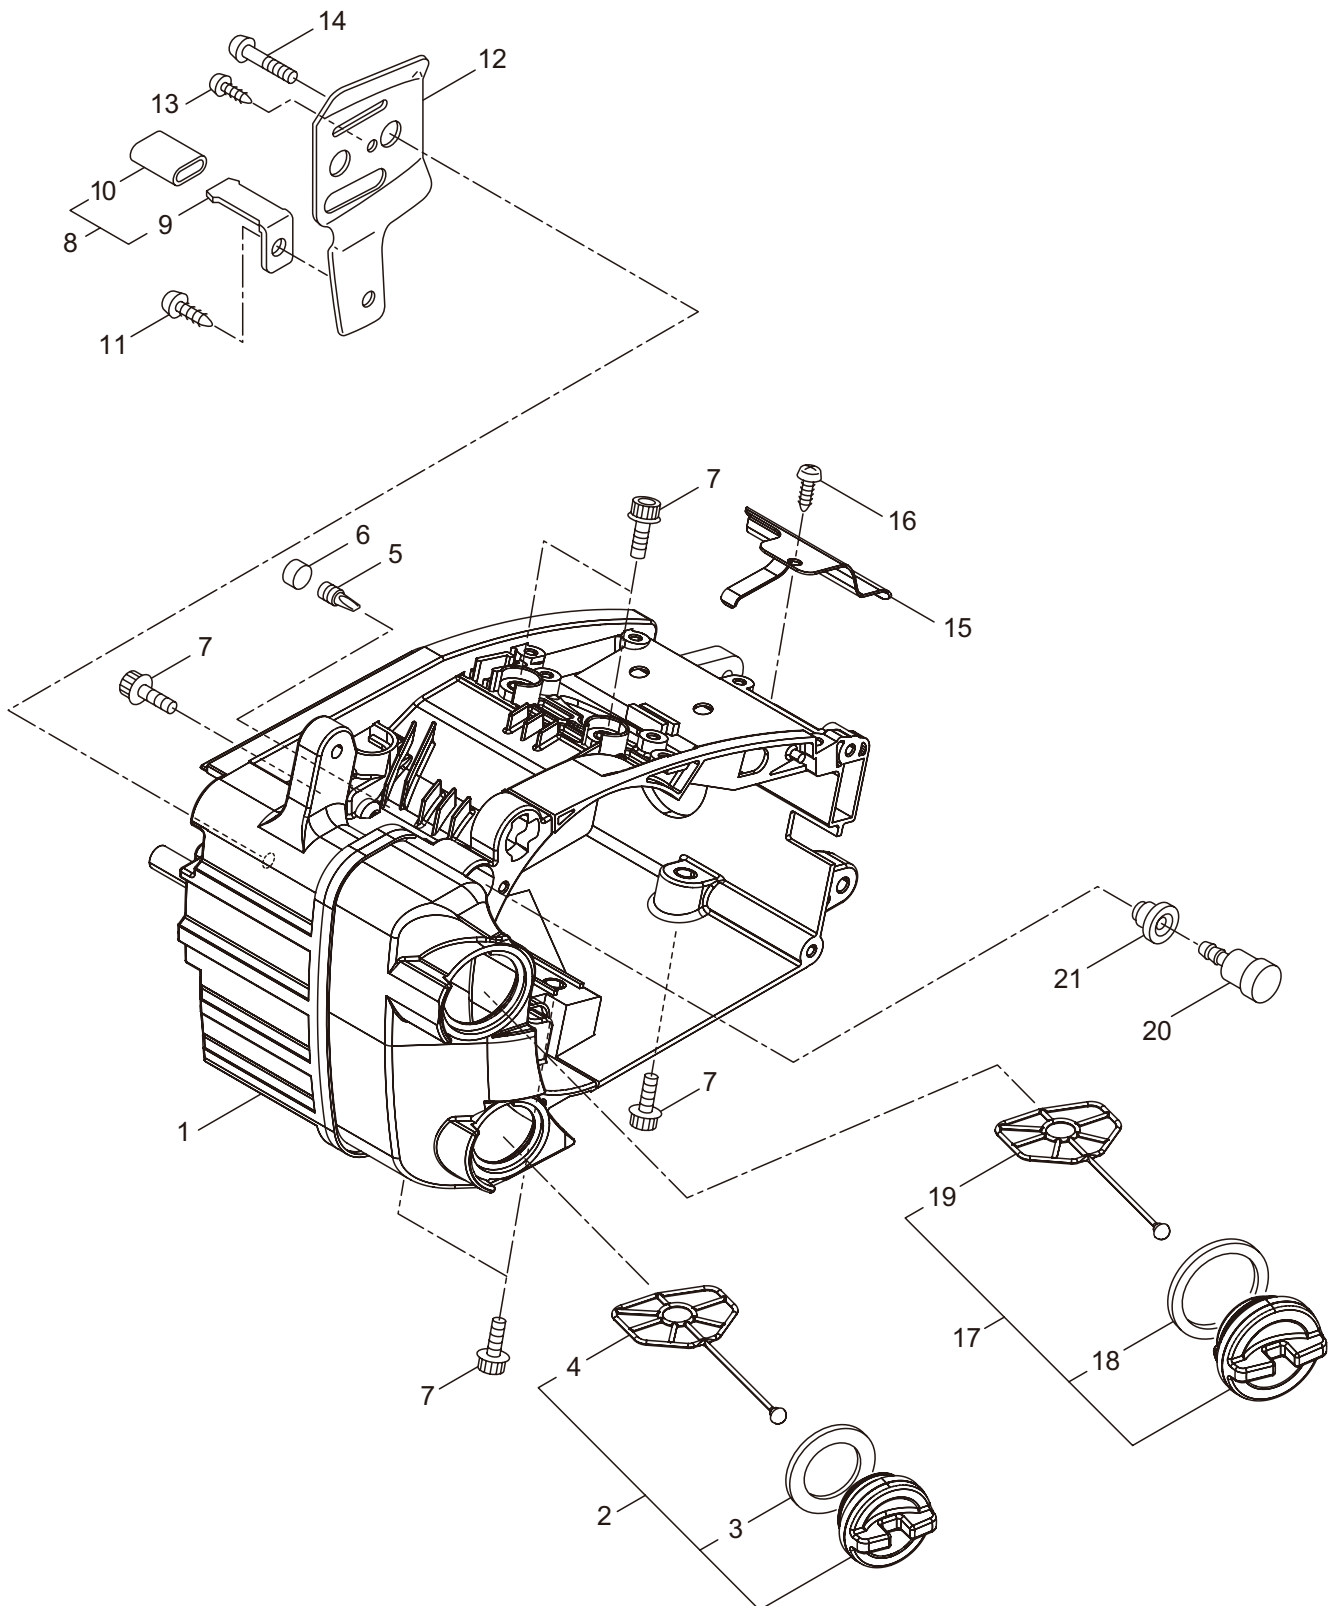

4. MCV3101S(12)Y20 ENGINE CASE

Ref. No.	Part No.	Part Name	Q'ty	Remarks
4-1	285703	Engine Case Ass'y	1	
4-2	285501	Oil Cap Ass'y	1	Incl.3,4
4-3	285503	Packing	1	
4-4	285504	Holder	1	
4-5	285574	Breather	1	
4-6	285526	Element	1	
4-7	285632	Bolt	6	M5x16
4-8	286803	Chain Catcher Ass'y	1	Incl.9,10
4-9	285583	Chain Catcher	1	
4-10	285585	Tube	1	7x10.5x18L
4-11	285634	Screw	1	M5x14
4-12	285531	Guide Plate L	1	
4-13	285627	Screw	1	M3x8
4-14	286804	Screw	1	M5x20x8
4-15	287667	Protector	1	
4-16	285635	Screw	1	M4x14
4-17	286051	Fuel Cap Ass'y	1	Incl.18,19
4-18	286063	Packing	1	
4-19	285504	Holder	1	
4-20	285832	Breather Ass'y	1	
4-21	285573	Breather Grommet	1