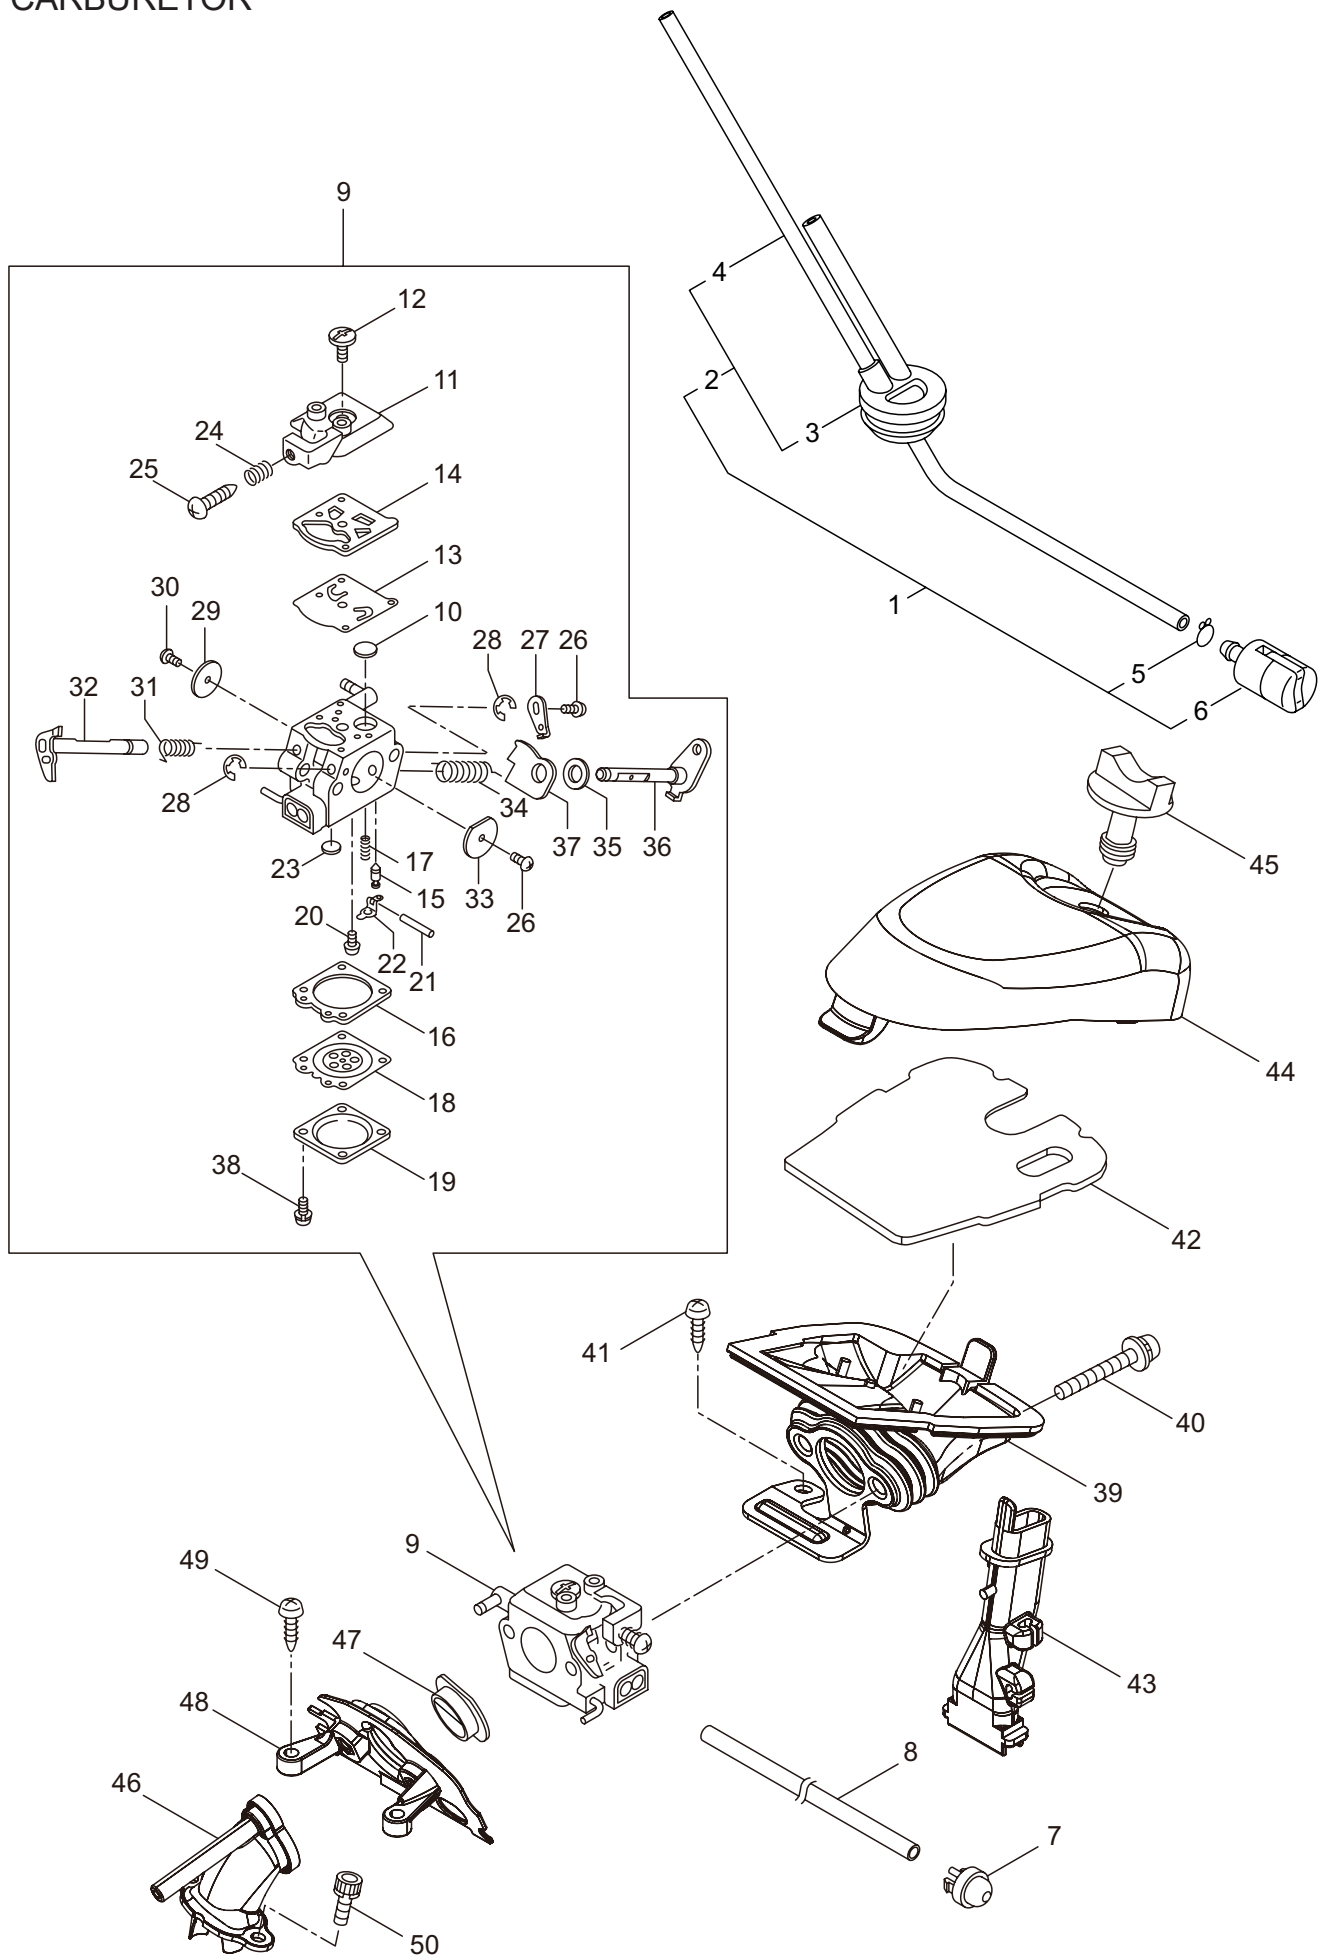

3. MCV3101S(12)Y20
CARBURETOR

Ref. No.	Part No.	Part Name	Q'ty	Remarks
3-46	285495	Insulator	1	
3-47	288551	Ring	1	
3-48	285497	Plate	1	
3-49	285631	Screw	2	M4x16
3-50	285618	Bolt	2	M4x12