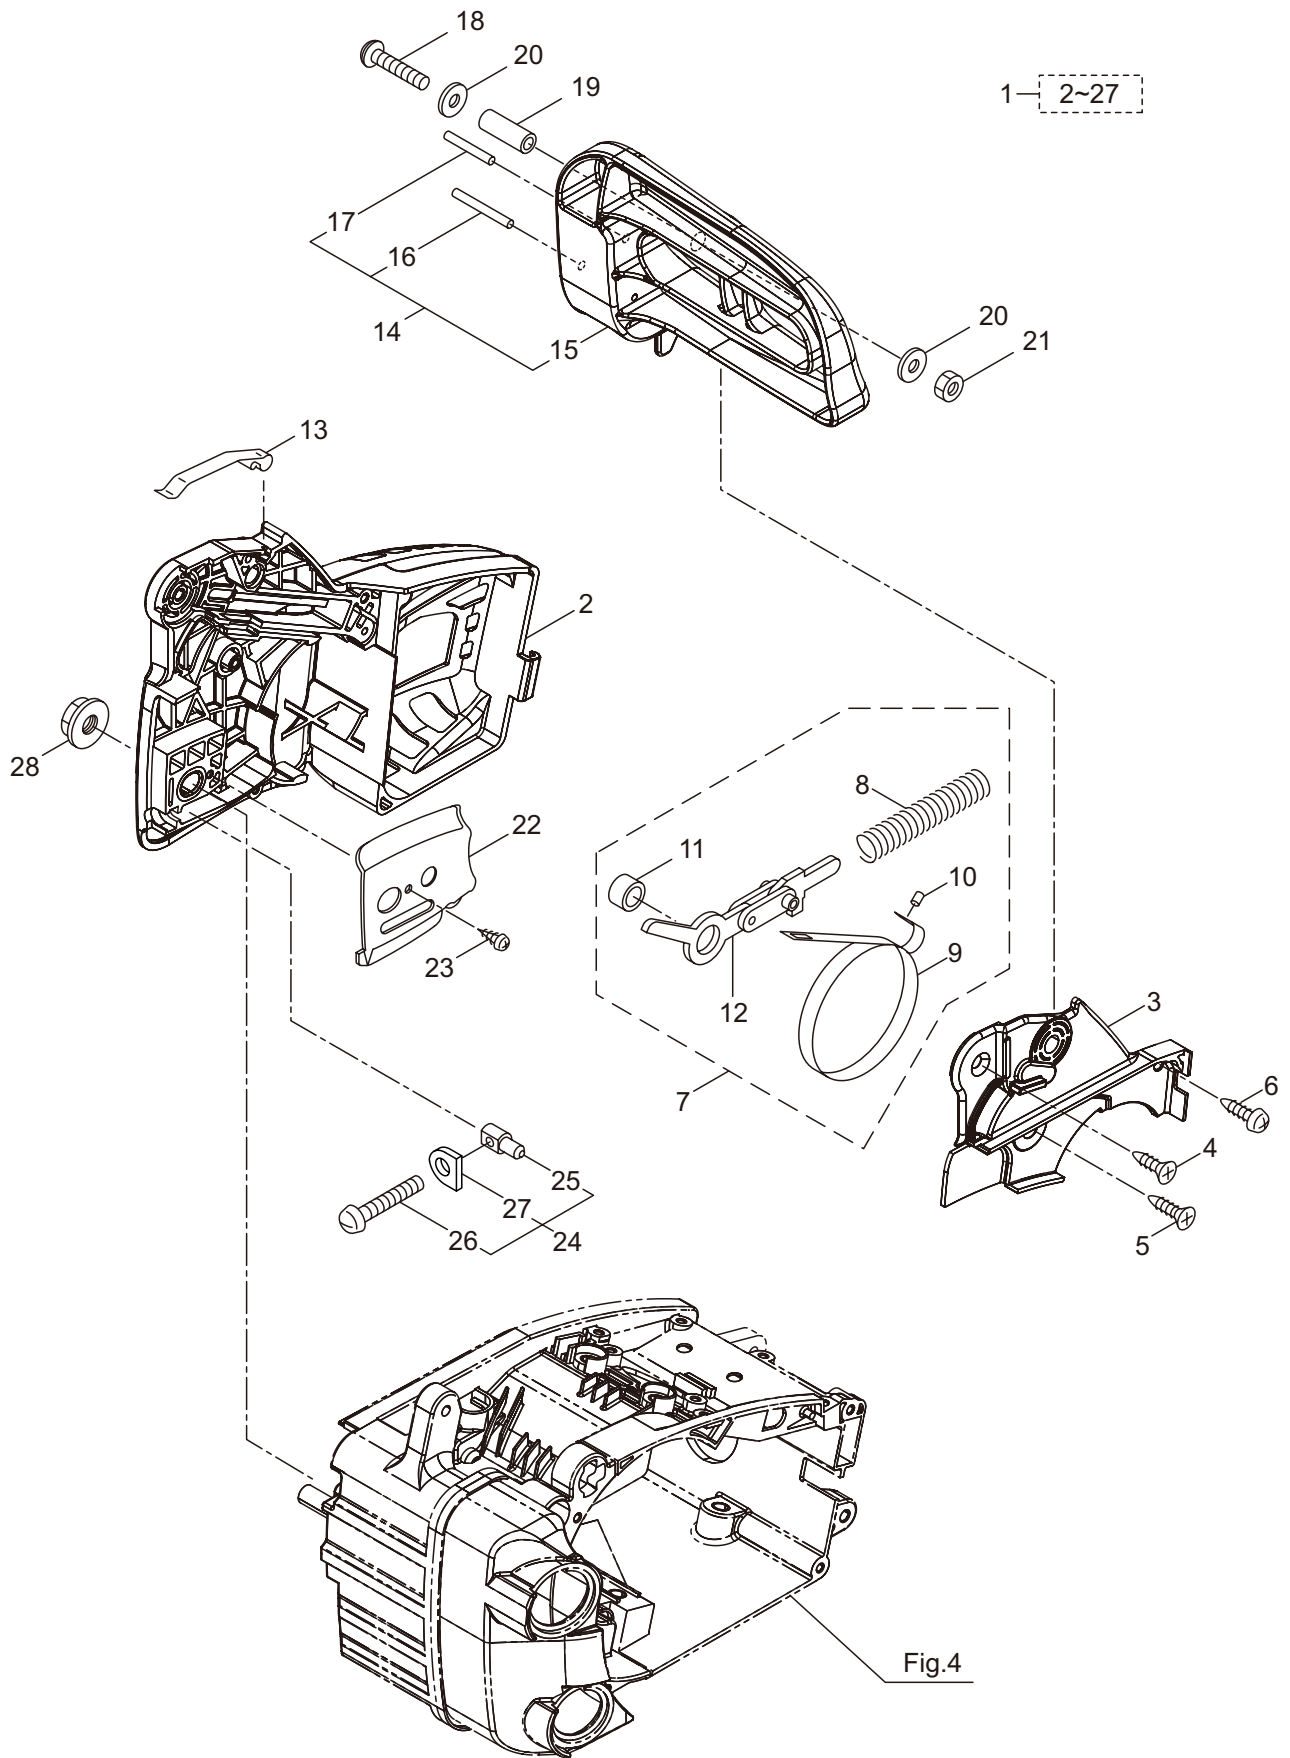

7. MCV3101S(12)Y20
CHAIN CASE

Ref. No.	Part No.	Part Name	Q'ty	Remarks
7-1	286813	Chain Case Ass'y	1	Incl.2-27
7-2	285559	Chain Case	1	
7-3	285622	Side Cover	1	
7-4	285637	Screw	1	M5x12
7-5	285639	Screw	1	M4x14
7-6	285644	Screw	1	M4x12
7-7	286823	Brake Ass'y	1	Incl.8-12
7-8	285605	Spring	1	
7-9	285572	Band	1	
7-10	285560	Pin	1	3x9.8
7-11	285606	Collar	1	8.2x12x7.2L
7-12	285570	Lever Comp	1	
7-13	285595	Return Spring	1	
7-14	286054	Front Guard Comp	1	Incl.15-17
7-15	286000	Front Guard	1	
7-16	285563	Pin	1	3x29.8
7-17	286048	Pin	1	3x23.8L
7-18	285638	Screw	1	M5x30
7-19	285607	Collar	1	5.2x7.5x22.5L
7-20	286045	Washer	2	5.3x15x1.2
7-21	285640	Nut	1	M5x0.8
7-22	285532	Guide Plate R	1	
7-23	285627	Screw	2	M3x8
7-24	286060	Tensioner Ass'y	1	Incl.25-27
7-25	285564	Boss	1	
7-26	285471	Screw	1	M5x35
7-27	272943	Washer	1	
7-28	283041	Nut	1	M8