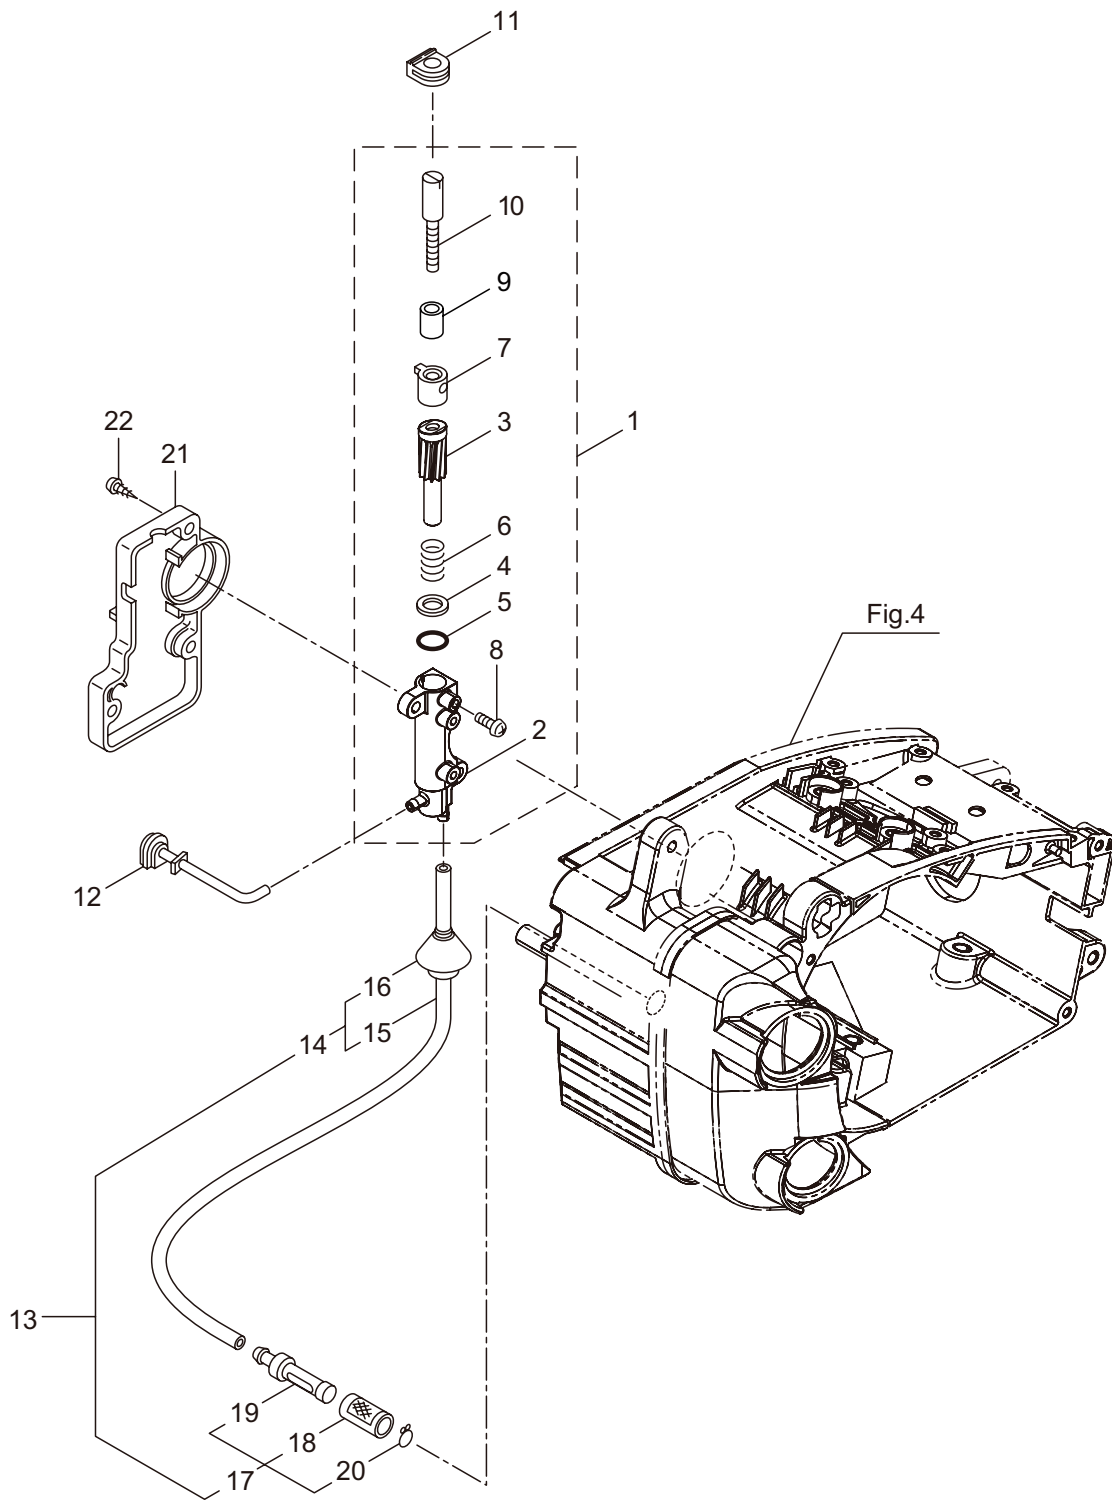

2. MCV3101S(12)Y20  
OIL PUMP

Ref. No.	Part No.	Part Name	Q'ty	Remarks
2-1	278748	Oil Pump Ass'y	1	Incl.2-10
2-2	285527	Pump Body	1	
2-3	285909	Wheel Gear	1	
2-4	286801	Washer	1	t0.5 6.5x9.8
2-5	014759	O-Ring	1	P6
2-6	285551	Spring	1	
2-7	285534	Pump Cap	1	
2-8	285630	Screw	1	M3x8
2-9	288185	Sleeve	1	6.6x4.2x6.1
2-10	286664	Screw	1	M4x23
2-11	285528	Grommet	1	
2-12	285522	Oil Pipe A	1	
2-13	286802	Oil Pipe B Ass'y	1	Incl.14-20
2-14	285523	Oil Pipe B Ass'y	1	Incl.15,16
2-15	265725	Pipe	1	220L
2-16	261339	Grommet	1	
2-17	286818	Oil Filtr Ass'y	1	Incl.18-20
2-18	285524	Oil Filtr	1	
2-19	285525	Oil Filtr Body	1	
2-20	261117	Clip	1	
2-21	278743	Oil Pump Cover	1	
2-22	285631	Screw	5	M4x16

3. MCV3101S(12)Y20  
CARBURETOR

Ref. No.	Part No.	Part Name	Q'ty	Remarks
3-1	285488	Fuel Pipe Ass'y	1	Incl.2-6
3-2	285489	Pipe Ass'y	1	Incl.3,4
3-3	285490	Fuel Grommet	1	
3-4	285491	Fuel Pipe A	1	3x5x222L
3-5	261117	Clip	2	
3-6	286749	Filter Ass'y	1	
3-7	282299	Pump	1	
3-8	285492	Fuel Pipe B	1	2.4x5x145L
3-9	289500	Carburetor Ass'y	1	Incl.10-38
3-10	261872	Screen	1	
3-11	287168	Pump Cover	1	
3-12	287169	Screw	1	
3-13	287170	Diaphragm	1	
3-14	287171	Gasket	1	
3-15	262986	Needle Valve	1	
3-16	263727	Gasket	1	
3-17	287172	Spring	1	
3-18	283905	Diaphragm, Meterring	1	
3-19	263726	Cover Plate	1	
3-20	287173	Screw	1	
3-21	262989	Lever Pin	1	
3-22	262990	Lever	1	
3-23	287174	Plug	1	
3-24	287178	Spring	1	
3-25	287179	Idle Adjust Screw	1	
3-26	287180	Screw	2	
3-27	287181	Lever	1	
3-28	287182	Ring	2	
3-29	287183	Throttle Valve	1	
3-30	287184	Screw	1	
3-31	287185	Spring	1	
3-32	287186	Shaft	1	
3-33	287187	Choke Valve	1	
3-34	287188	Spring	1	
3-35	287189	Washer	1	
3-36	287190	Shaft	1	
3-37	287191	Lever	1	
3-38	287192	Screw	4	
3-39	285505	Boots Comp	1	
3-40	285633	Screw	2	M5x45
3-41	285631	Screw	1	M4x16
3-42	285507	Element	1	
3-43	285508	Duct	1	
3-44	285512	Cleaner Cover	1	
3-45	285540	Knob	1	