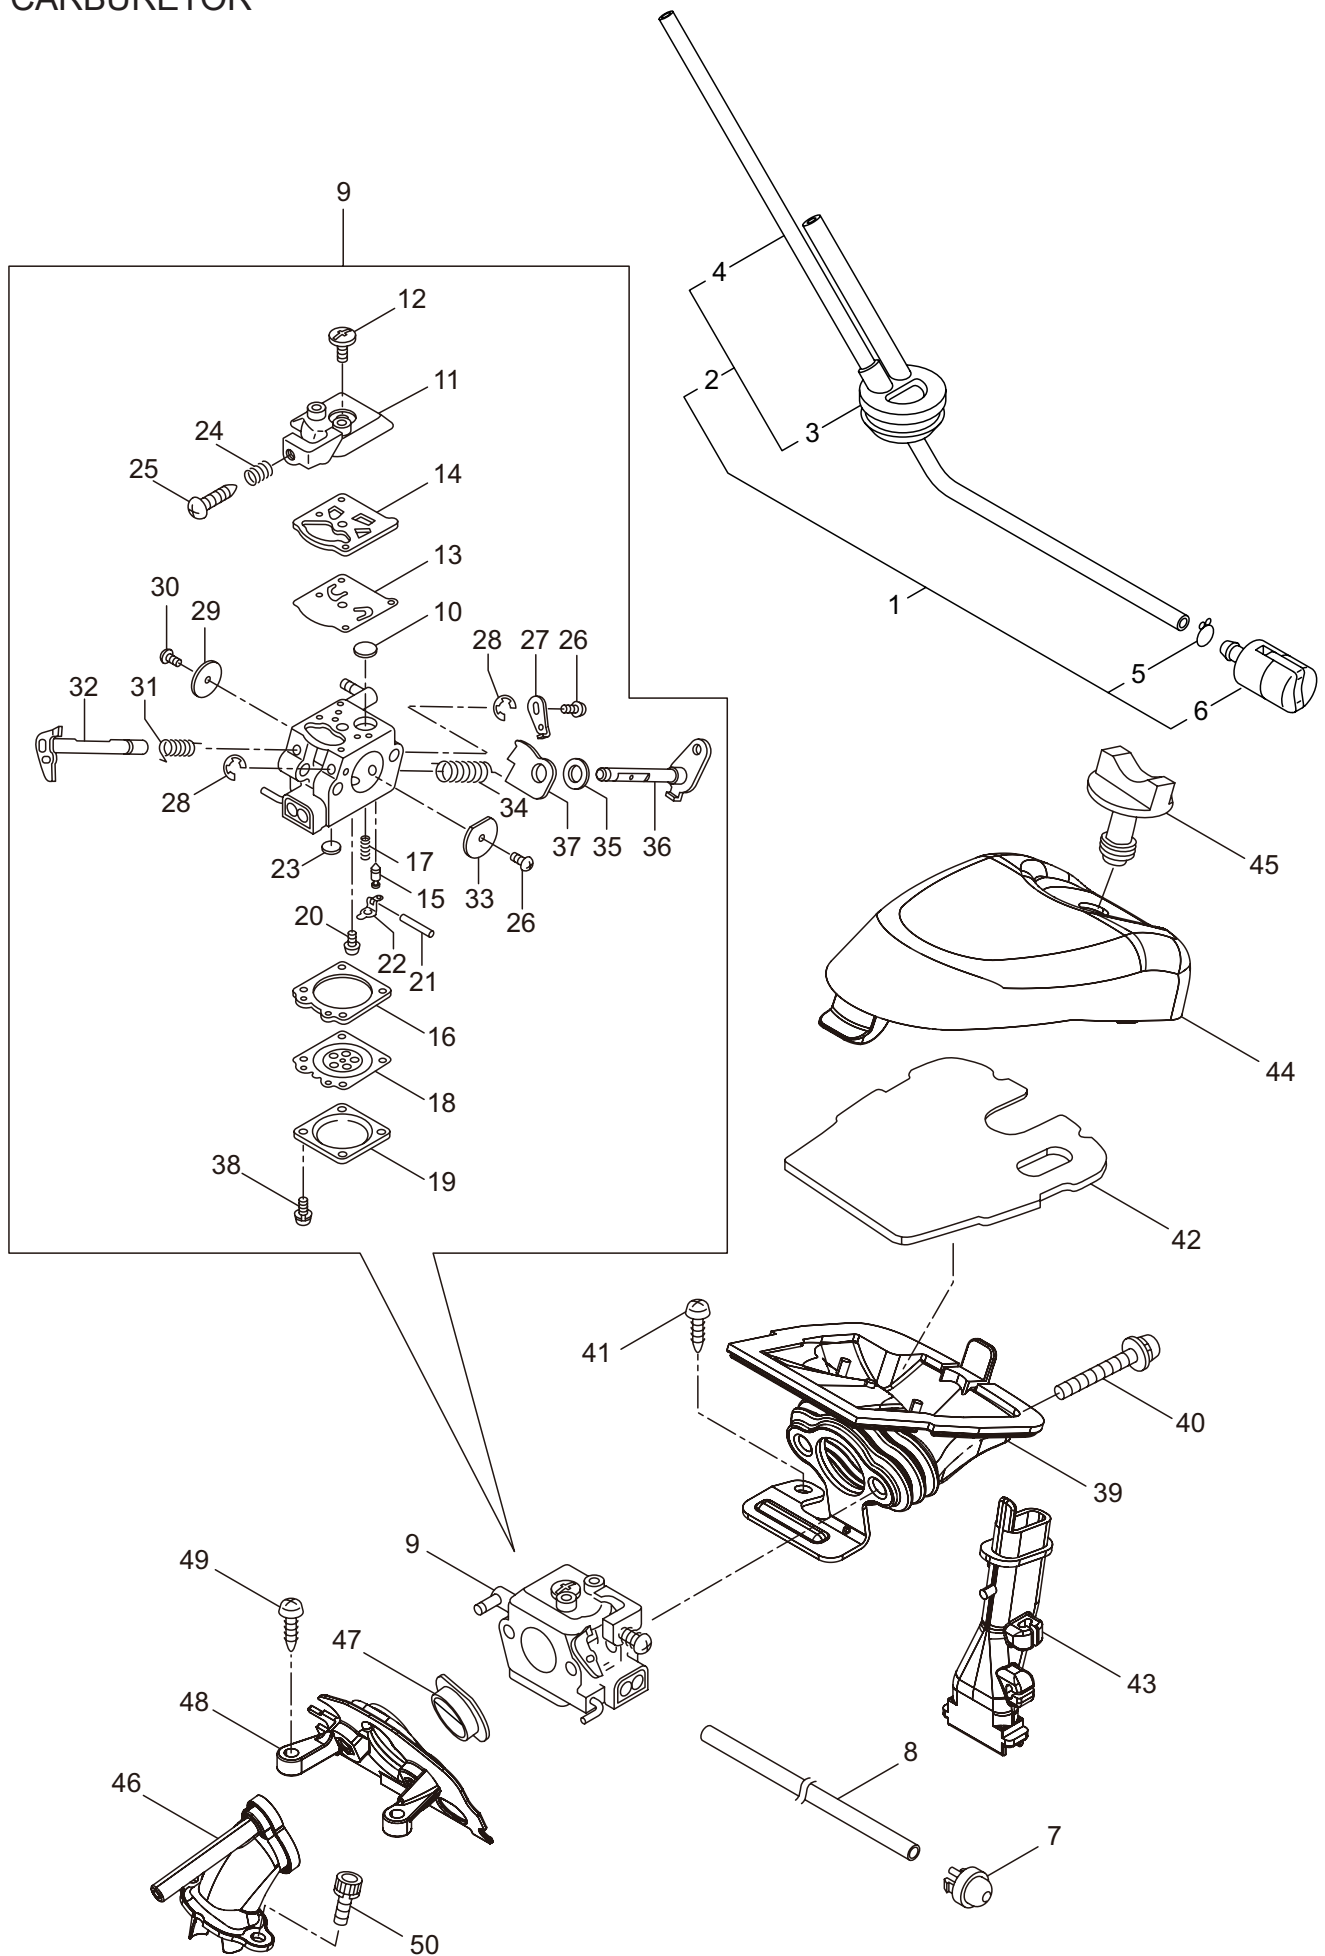

3. MCV3101S(12)Y20
CARBURETOR

Ref. No.	Part No.	Part Name	Q'ty	Remarks
3-1	285488	Fuel Pipe Ass'y	1	Incl.2-6
3-2	285489	Pipe Ass'y	1	Incl.3,4
3-3	285490	Fuel Grommet	1	
3-4	285491	Fuel Pipe A	1	3x5x222L
3-5	261117	Clip	2	
3-6	286749	Filter Ass'y	1	
3-7	282299	Pump	1	
3-8	285492	Fuel Pipe B	1	2.4x5x145L
3-9	289500	Carburetor Ass'y	1	Incl.10-38
3-10	261872	Screen	1	
3-11	287168	Pump Cover	1	
3-12	287169	Screw	1	
3-13	287170	Diaphragm	1	
3-14	287171	Gasket	1	
3-15	262986	Needle Valve	1	
3-16	263727	Gasket	1	
3-17	287172	Spring	1	
3-18	283905	Diaphragm, Meterring	1	
3-19	263726	Cover Plate	1	
3-20	287173	Screw	1	
3-21	262989	Lever Pin	1	
3-22	262990	Lever	1	
3-23	287174	Plug	1	
3-24	287178	Spring	1	
3-25	287179	Idle Adjust Screw	1	
3-26	287180	Screw	2	
3-27	287181	Lever	1	
3-28	287182	Ring	2	
3-29	287183	Throttle Valve	1	
3-30	287184	Screw	1	
3-31	287185	Spring	1	
3-32	287186	Shaft	1	
3-33	287187	Choke Valve	1	
3-34	287188	Spring	1	
3-35	287189	Washer	1	
3-36	287190	Shaft	1	
3-37	287191	Lever	1	
3-38	287192	Screw	4	
3-39	285505	Boots Comp	1	
3-40	285633	Screw	2	M5x45
3-41	285631	Screw	1	M4x16
3-42	285507	Element	1	
3-43	285508	Duct	1	
3-44	285512	Cleaner Cover	1	
3-45	285540	Knob	1