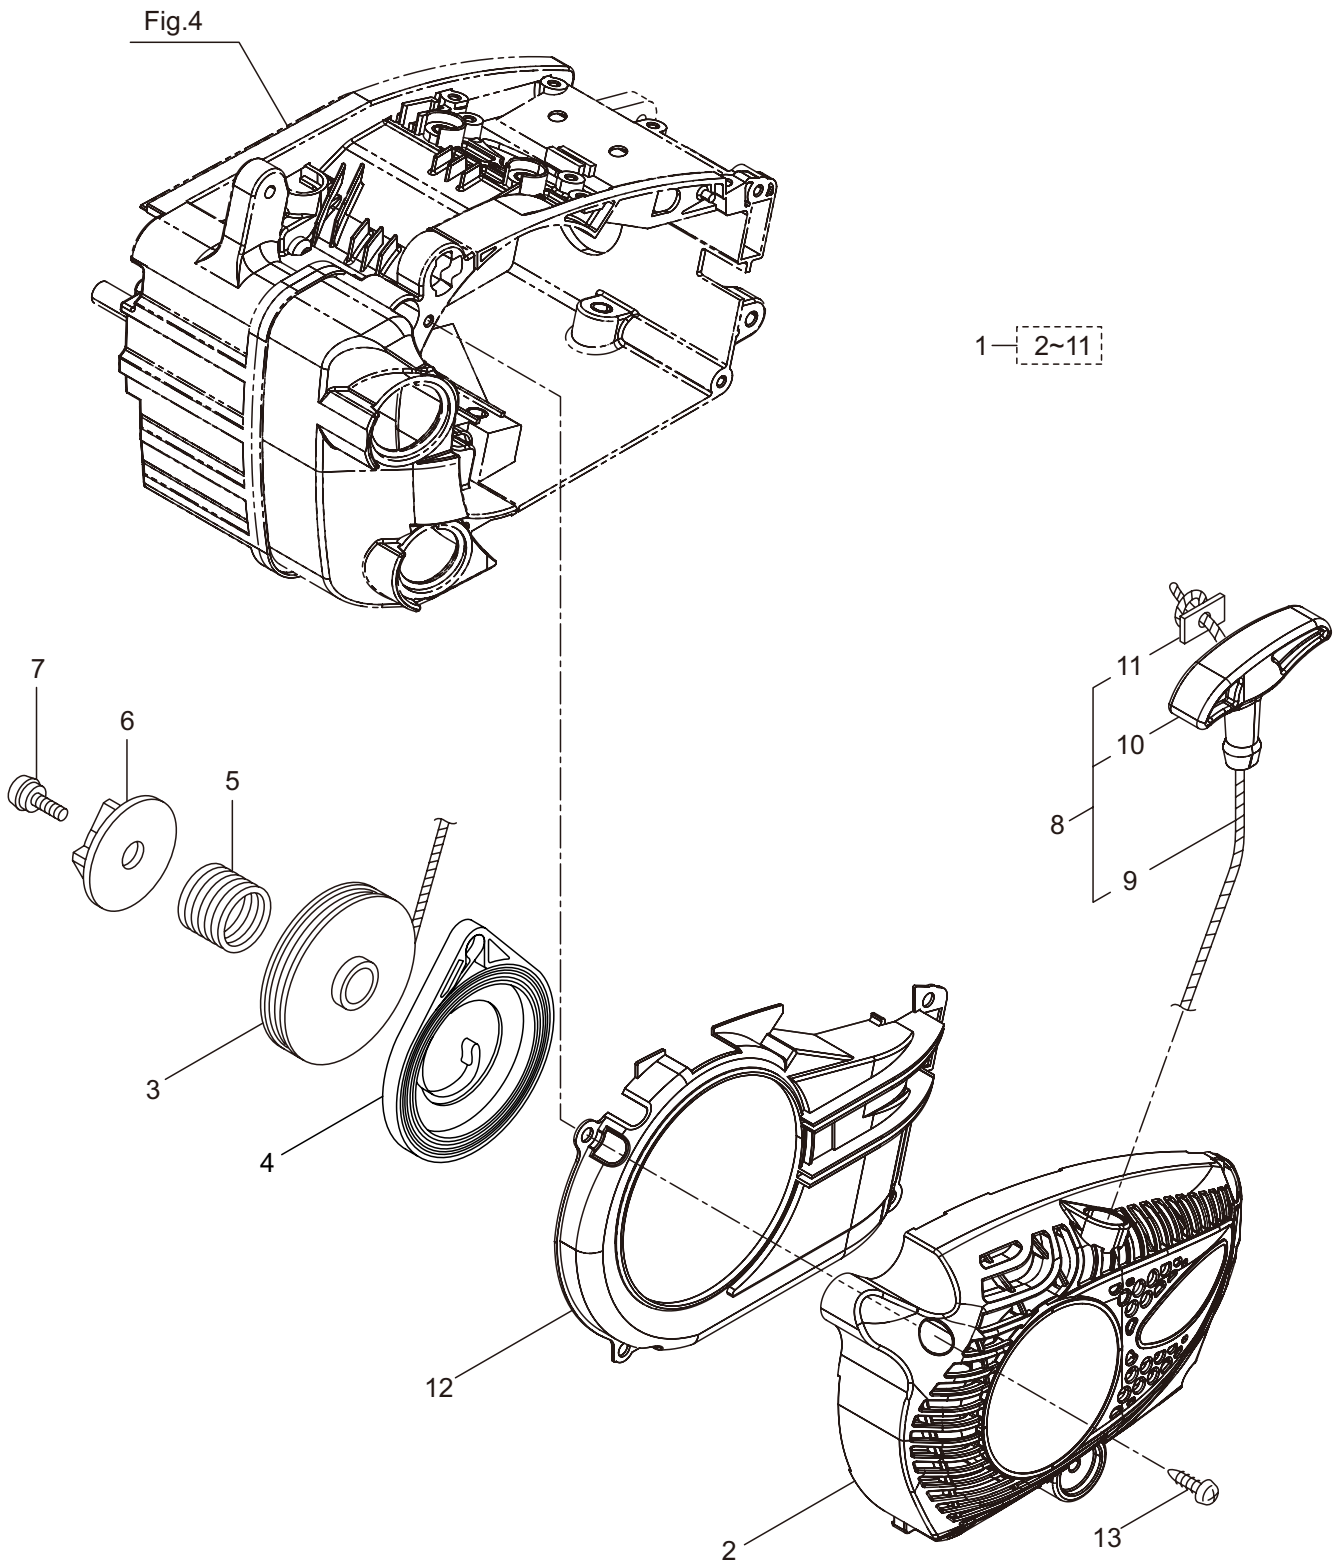

5. MCV3101S(12)Y20
RECOIL STARTER

Ref. No.	Part No.	Part Name	Q'ty	Remarks
5-1	285577	Recoil Starter Ass'y	1	Incl.2-11
5-2	285695	Starter Case Comp	1	
5-3	283274	Reel	1	
5-4	283275	Spring Ass'y	1	
5-5	283276	Damper Spring	1	
5-6	285597	Cam Plate	1	
5-7	267213	Screw	1	
5-8	285697	Rope Ass'y	1	Incl.9-11
5-9	283279	Starter Rope	1	
5-10	285581	Starter Knob	1	
5-11	283281	Rope Stopper	1	
5-12	285548	Fan Cover	1	
5-13	285631	Screw	4	M4x16