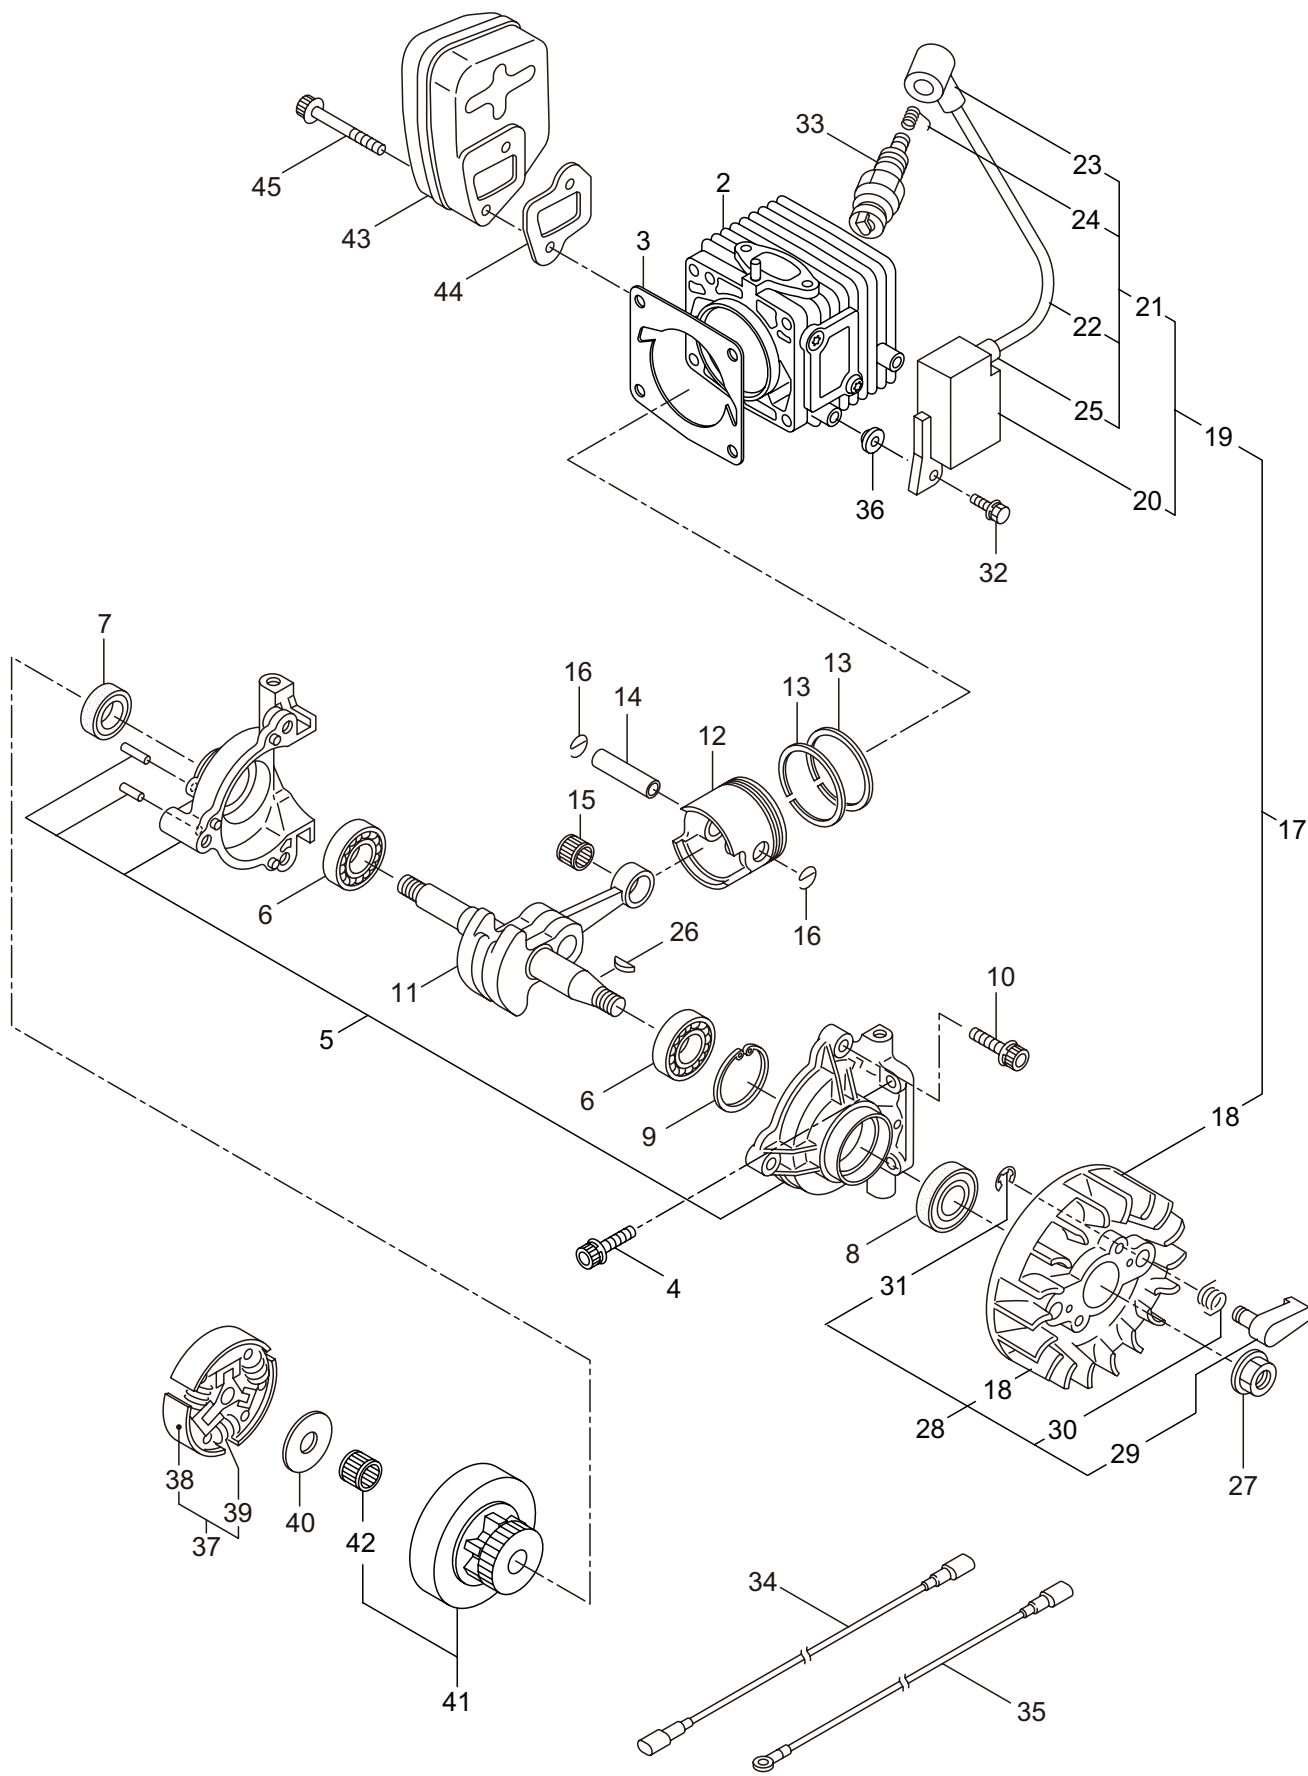

1. MCV3101S(12)Y20
ENGINE

Ref. No.	Part No.	Part Name	Q'ty	Remarks
1-1	362925	MCV3101S(12)Y20	1	
1-2	279300	Cylinder	1	
1-3	278403	Gasket	1	
1-4	261250	Cap Screw	4	M5x20
1-5	278868	Crankcase Comp	1	
1-6	285521	Bearing	2	
1-7	285626	Oil Seal	1	
1-8	261492	Oil Seal	1	ISCD12287
1-9	055185	Snap Ring	1	H28
1-10	261232	Cap Screw	3	M5x20
1-11	285599	Crankshaft Comp	1	
1-12	273265	Piston	1	
1-13	285590	Piston Ring	2	P111
1-14	285591	Piston Pin	1	
1-15	261037	Bearing,Needle	1	KBK8x11x11.8x1
1-16	261576	Clip,Piston	2	
1-17	289489	Magneto Ass'y	1	Incl.18-25
1-18	285555	Magneto Rotor	1	
1-19	289548	Ignition Coil Ass'y	1	Incl.20-25
1-20	289650	Coil	1	
1-21	286096	Cord Ass'y	1	Incl.22-25
1-22	286097	Cord	1	
1-23	261074	Plug Boot	1	
1-24	261075	Connector	1	
1-25	261072	Cap	1	
1-26	261076	Woodruff Key	1	3x10
1-27	261417	Nut,Rotor	1	M8
1-28	288365	Rotor Ass'y	1	Incl.18,29-31
1-29	285553	Starter Pawl	2	
1-30	285552	Spring	2	
1-31	020299	E-Ring	2	#4
1-32	281211	Cap Screw	2	M4x20
1-33	288264	Spark Plug	1	BPMR8Y
1-34	285649	Lead	1	
1-35	285648	Lead	1	
1-36	289481	Spacer	2	
1-37	285535	Clutch Ass'y	1	Incl.38,39
1-38	285655	Clutch Shoe	3	
1-39	285656	Spring	3	
1-40	285537	Washer	1	8x26x2
1-41	279858	Clutch Drum Set	1	Incl.42
1-42	278744	Needle Bearing	1	KT101316E01C3
1-43	276332	Muffler Ass'y	1	
1-44	285472	Gasket	1	
1-45	264223	Cap Screw	2	M5x40