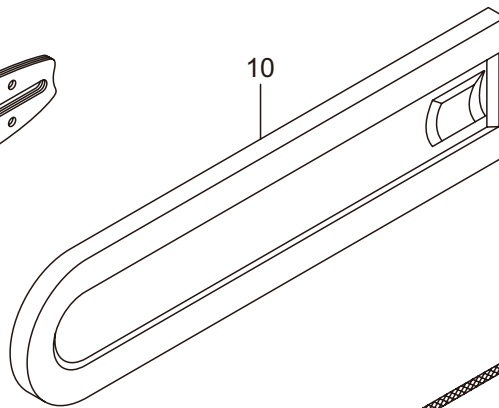

8. MCV3101S(12)Y20
LABEL, ACCESSORIES

Ref. No.	Part No.	Part Name	Q'ty	Remarks
8-1	287256	Label	1	MARUYAMA
8-2	287255	Label	1	REVERSE
8-3	273031	Label	1	MCV3101S
8-4	287394	Label	1	109dB
8-5	287161	Label	1	
8-6	287616	Label	1	
8-7	272020	Label	1	
8-8	285483	Guide Bar	1	
8-9	289537	Chain	1	
8-10	285557	Chain Cover	1	
8-11	288652	Combi Box Spanner	1	13x19 L=190
8-12	285732	Screwdriver	1	
8-13	286865	Screwdriver	1	
8-14	285729	File	1	
8-15	285730	File Grip	1	
8-16	274909	Instruction Manual	1	GB/ES/PT
8-17	274910	Instruction Manual	1	FR/DE/IT
8-18	524968	Parts List	1	MCV3101S(12)Y20