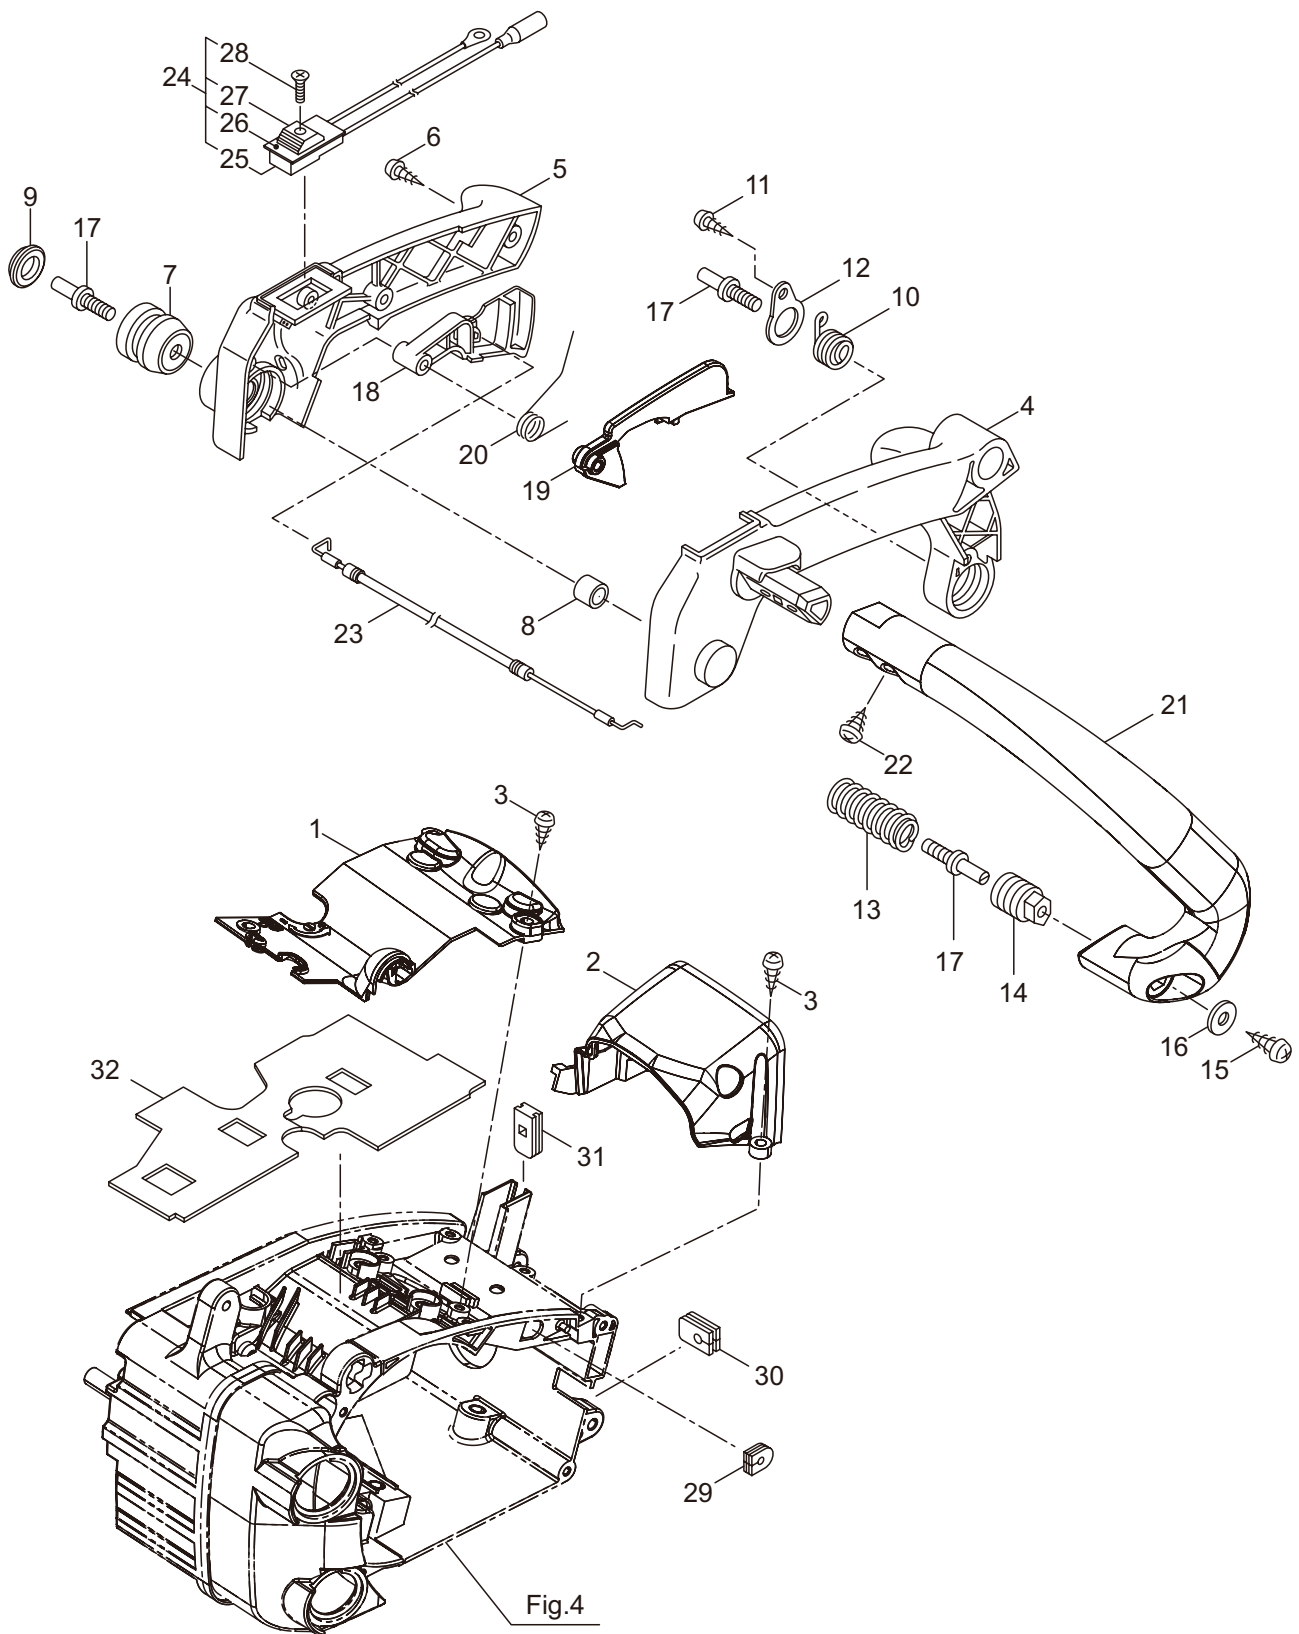

4. MCV3101TS(10)-01
ENGINE CASE

Ref. No.	Part No.	Part Name	Q'ty	Remarks
4-1	285694	Engine Case Ass'y	1	
4-2	285501	Oil Cap Ass'y	1	Incl.3,4
4-3	285503	Packing	1	
4-4	285504	Holder	1	
4-5	285574	Breather	1	
4-6	285526	Element	1	
4-7	285632	Bolt	6	M5x16
4-8	286803	Chain Catcher Ass'y	1	Incl.9,10
4-9	285583	Chain Catcher	1	
4-10	285585	Tube	1	7x10.5x18L
4-11	285634	Screw	1	M5x14
4-12	285531	Guide Plate L	1	
4-13	285627	Screw	1	M3x8
4-14	286804	Screw	1	M5x20x8
4-15	286051	Fuel Cap Ass'y	1	Incl.16,17
4-16	286063	Packing	1	
4-17	285504	Holder	1	
4-18	285832	Breather Ass'y	1	
4-19	285573	Breather Grommet	1	
4-20	285628	Cap	1	
4-21	285629	Spring	1	

6. MCV3101TS(10)-01
HANDLE

Ref. No.	Part No.	Part Name	Q'ty	Remarks
6-1	285547	Top Cover	1	
6-2	286072	Carburetor Cover	1	
6-3	285631	Screw	5	M4x16
6-4	285620	Top Handle Case	1	
6-5	285621	Top Handle Cover	1	
6-6	285635	Screw	3	M4x14
6-7	285582	Buffer	1	
6-8	285565	Pipe	1	
6-9	285473	Cap	1	
6-10	285592	Spring	1	
6-11	285644	Screw	1	M4x12
6-12	285645	Stay	1	
6-13	285593	Spring	1	
6-14	285604	Boss	1	
6-15	285636	Screw	1	M5x20
6-16	263743	Washer	1	5.7x15.8xt2
6-17	285474	Stopper Bolt	3	
6-18	285602	Throttle Lever	1	
6-19	285603	Safety Lever	1	
6-20	285594	Spring	1	
6-21	285619	Side Handle	1	
6-22	285634	Screw	2	M5x14
6-23	285558	Cable Comp.	1	
6-24	286224	Switch Ass'y	1	Incl.25-28
6-25	286225	Switch	1	
6-26	286226	Label	1	
6-27	282171	Knob	1	
6-28	282172	Screw	1	
6-29	287300	Grommet	1	
6-30	285549	Grommet	1	
6-31	285642	Grommet	1	
6-32	286002	Gasket	1	