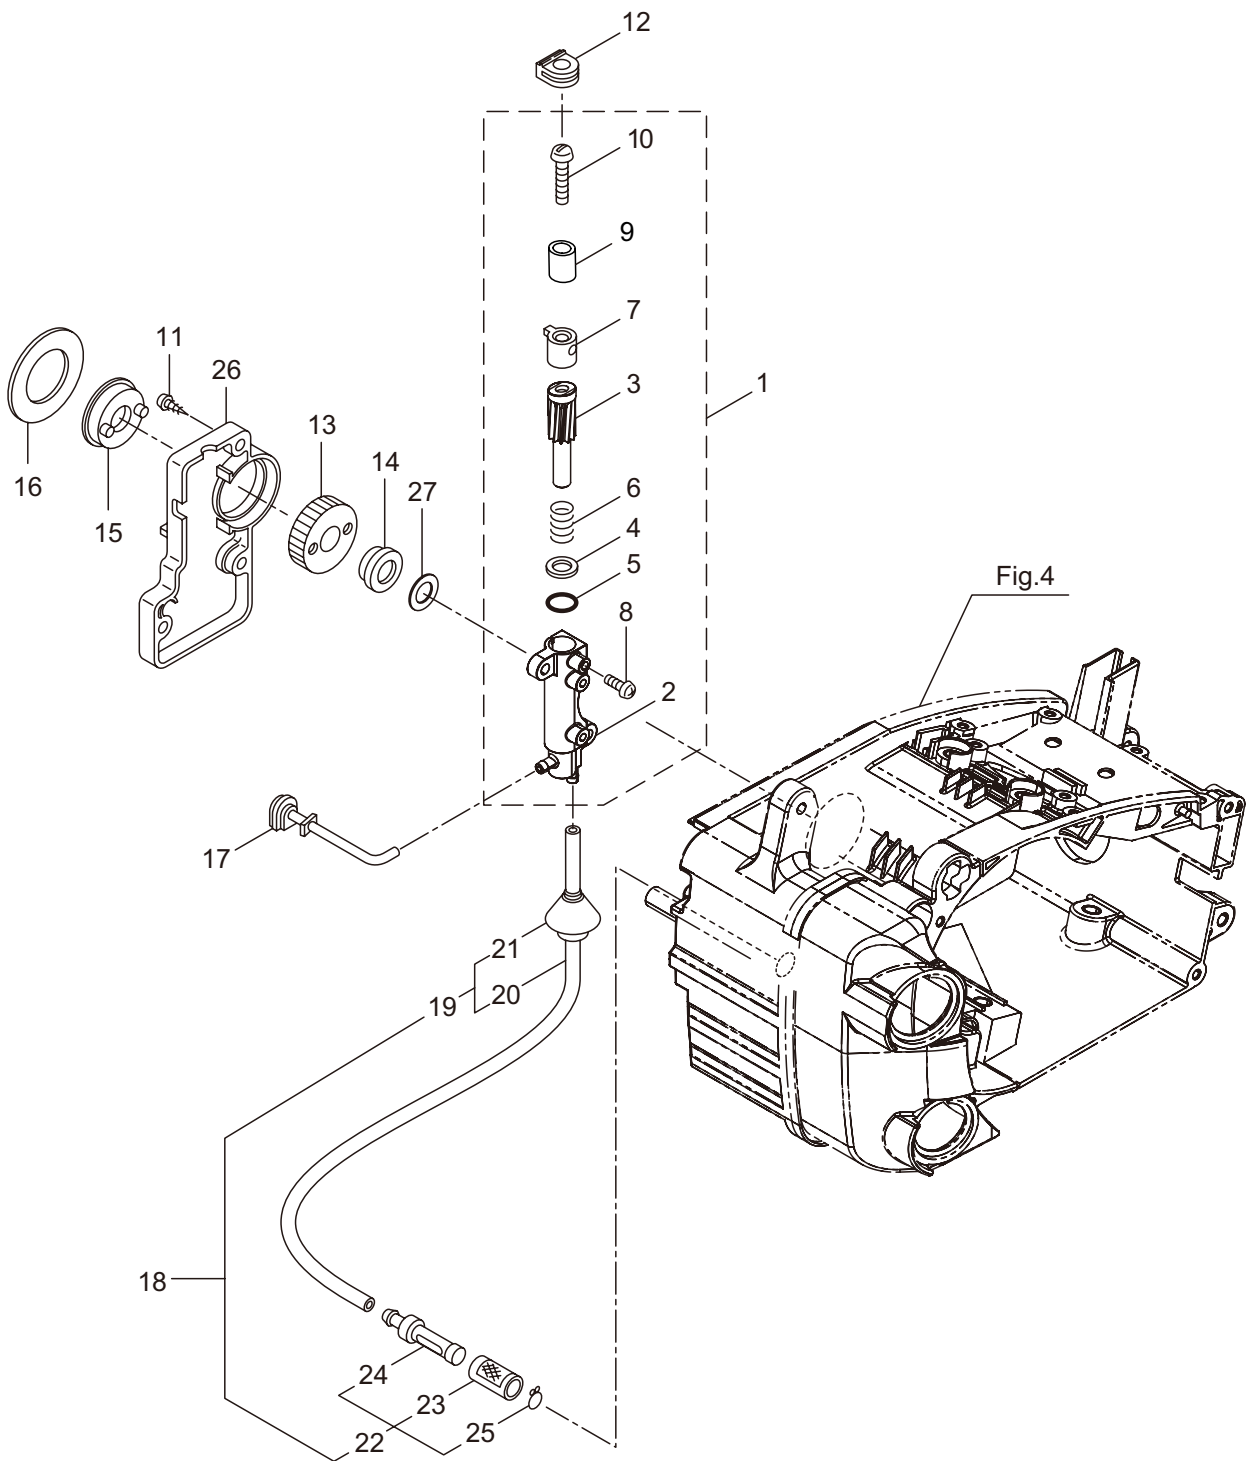

PARTS LIST

MCV3101TS(10)-01

CONTENTS

1. ENGINE	1 ~ 2
2. OIL PUMP	3 ~ 4
3. CARBURETOR	5 ~ 8
4. ENGINE CASE	9 ~ 10
5. RECOIL STARTER	11 ~ 12
6. HANDLE	13 ~ 14
7. CHAIN CASE	15 ~ 16
8. LABEL, ACCESSORIES	17 ~ 18

2. MCV3101TS(10)-01
OIL PUMP

Ref. No.	Part No.	Part Name	Q'ty	Remarks
2-1	286816	Oil Pump Ass'y	1	Incl.2-10
2-2	285527	Pump Body	1	
2-3	285550	Wheel Gear	1	
2-4	286801	Washer	1	t0.5 6.5x9.8
2-5	014759	O-Ring	1	P6
2-6	285551	Spring	1	
2-7	285534	Pump Cap	1	
2-8	285630	Screw	1	M3x8
2-9	288184	Sleeve	1	
2-10	285617	Screw	1	M4x25
2-11	285631	Screw	5	M4x16
2-12	285528	Grommet	1	
2-13	286303	Worm Gear	1	
2-14	276106	Bush	1	
2-15	286305	Bush	1	
2-16	286241	Washer	1	
2-17	285522	Oil Pipe A	1	
2-18	286802	Oil Pipe B Ass'y	1	Incl.19-25
2-19	285523	Oil Pipe B Ass'y	1	Incl.20,21
2-20	265725	Pipe	1	220L
2-21	261339	Grommet	1	
2-22	286818	Oil Filtr Ass'y	1	Incl.23-25
2-23	285524	Oil Filtr	1	
2-24	285525	Oil Filtr Body	1	
2-25	261117	Clip	1	
2-26	285598	Oil Pump Cover	1	
2-27	276107	Washer	1	