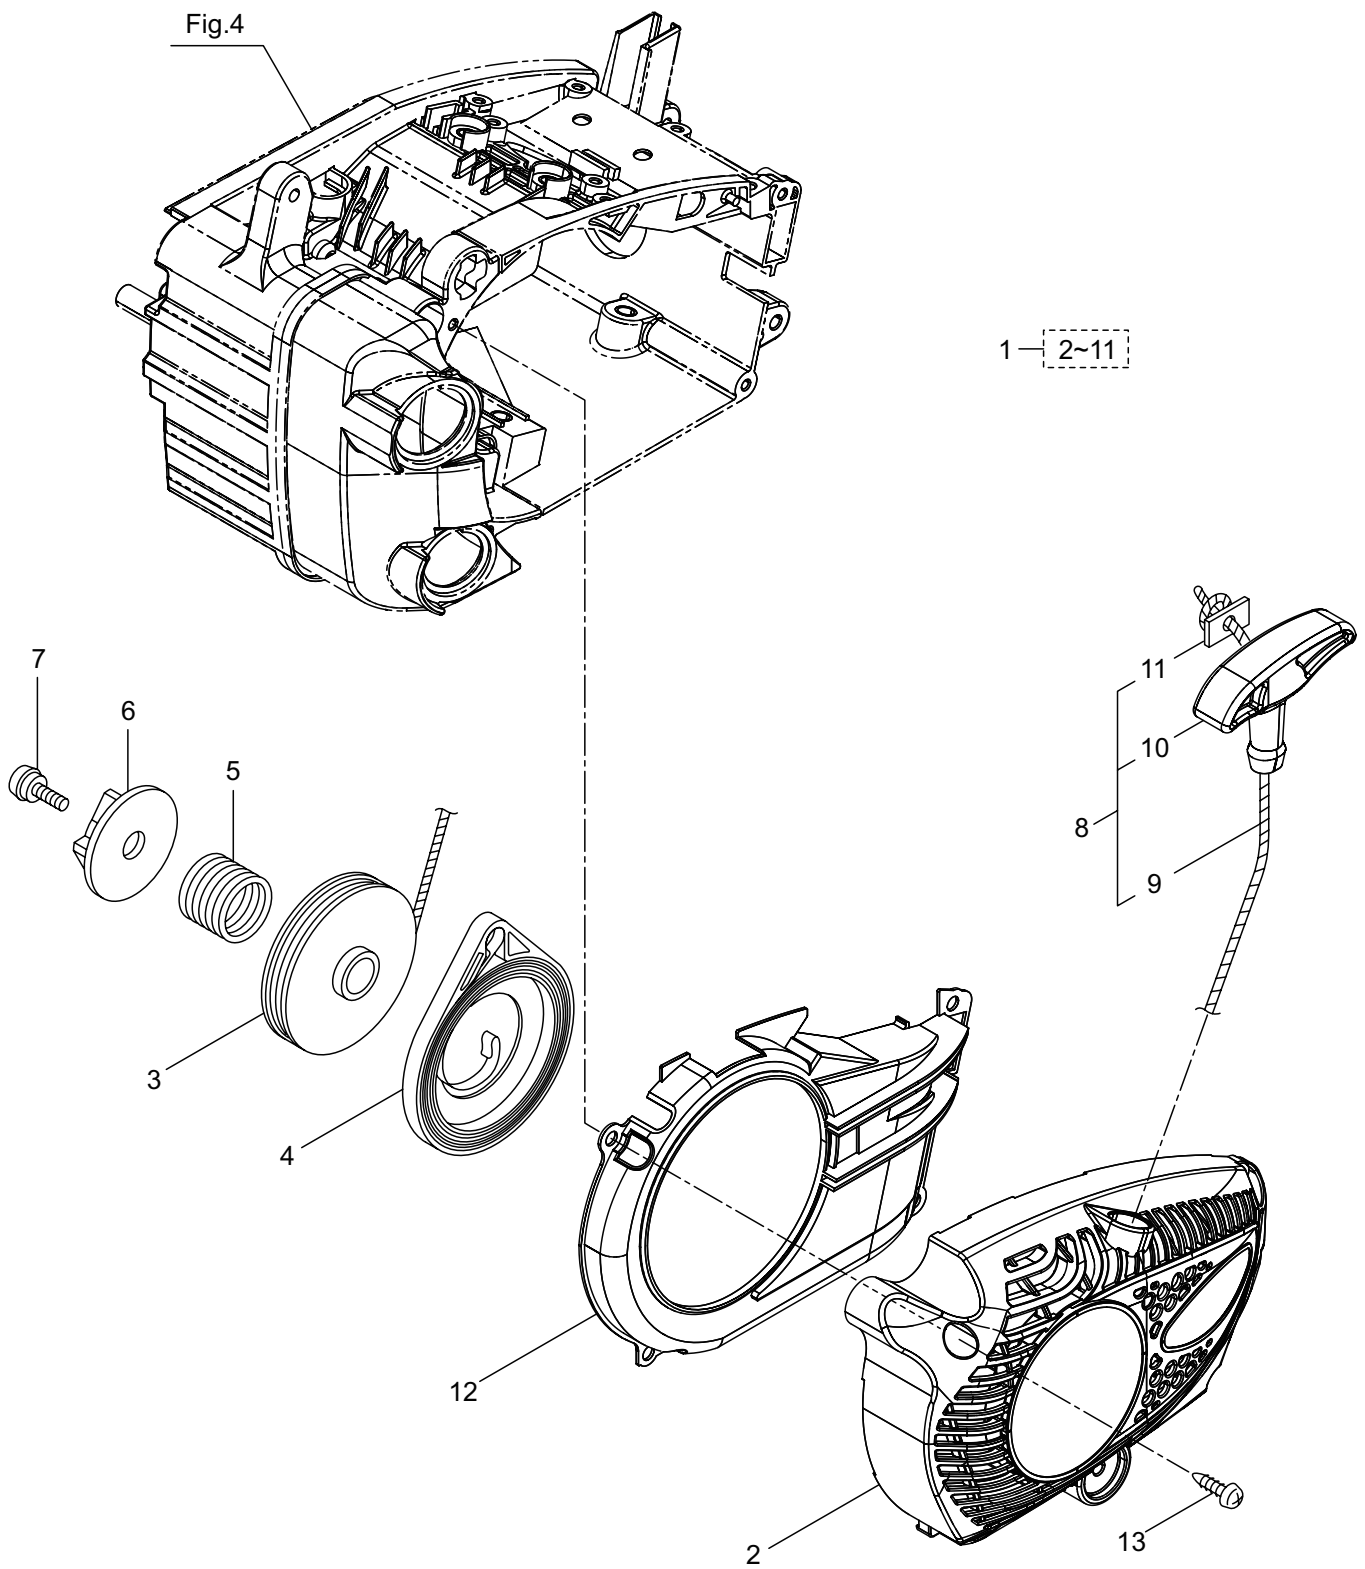

5. MCV3101TS(10)-01
RECOIL STARTER

Ref. No.	Part No.	Part Name	Q'ty	Remarks
5-1	285577	Recoil Starter Ass'y	1	Incl.2-11
5-2	285695	Starter Case Comp.	1	
5-3	283274	Reel	1	
5-4	283275	Spring Ass'y	1	
5-5	283276	Damper Spring	1	
5-6	285597	Cam Plate	1	
5-7	267213	Screw	1	
5-8	285697	Rope Ass'y	1	Incl.9-11
5-9	283279	Starter Rope	1	
5-10	285581	Starter Knob	1	
5-11	283281	Rope Stopper	1	
5-12	285548	Fan Cover	1	
5-13	285631	Screw	4	M4x16