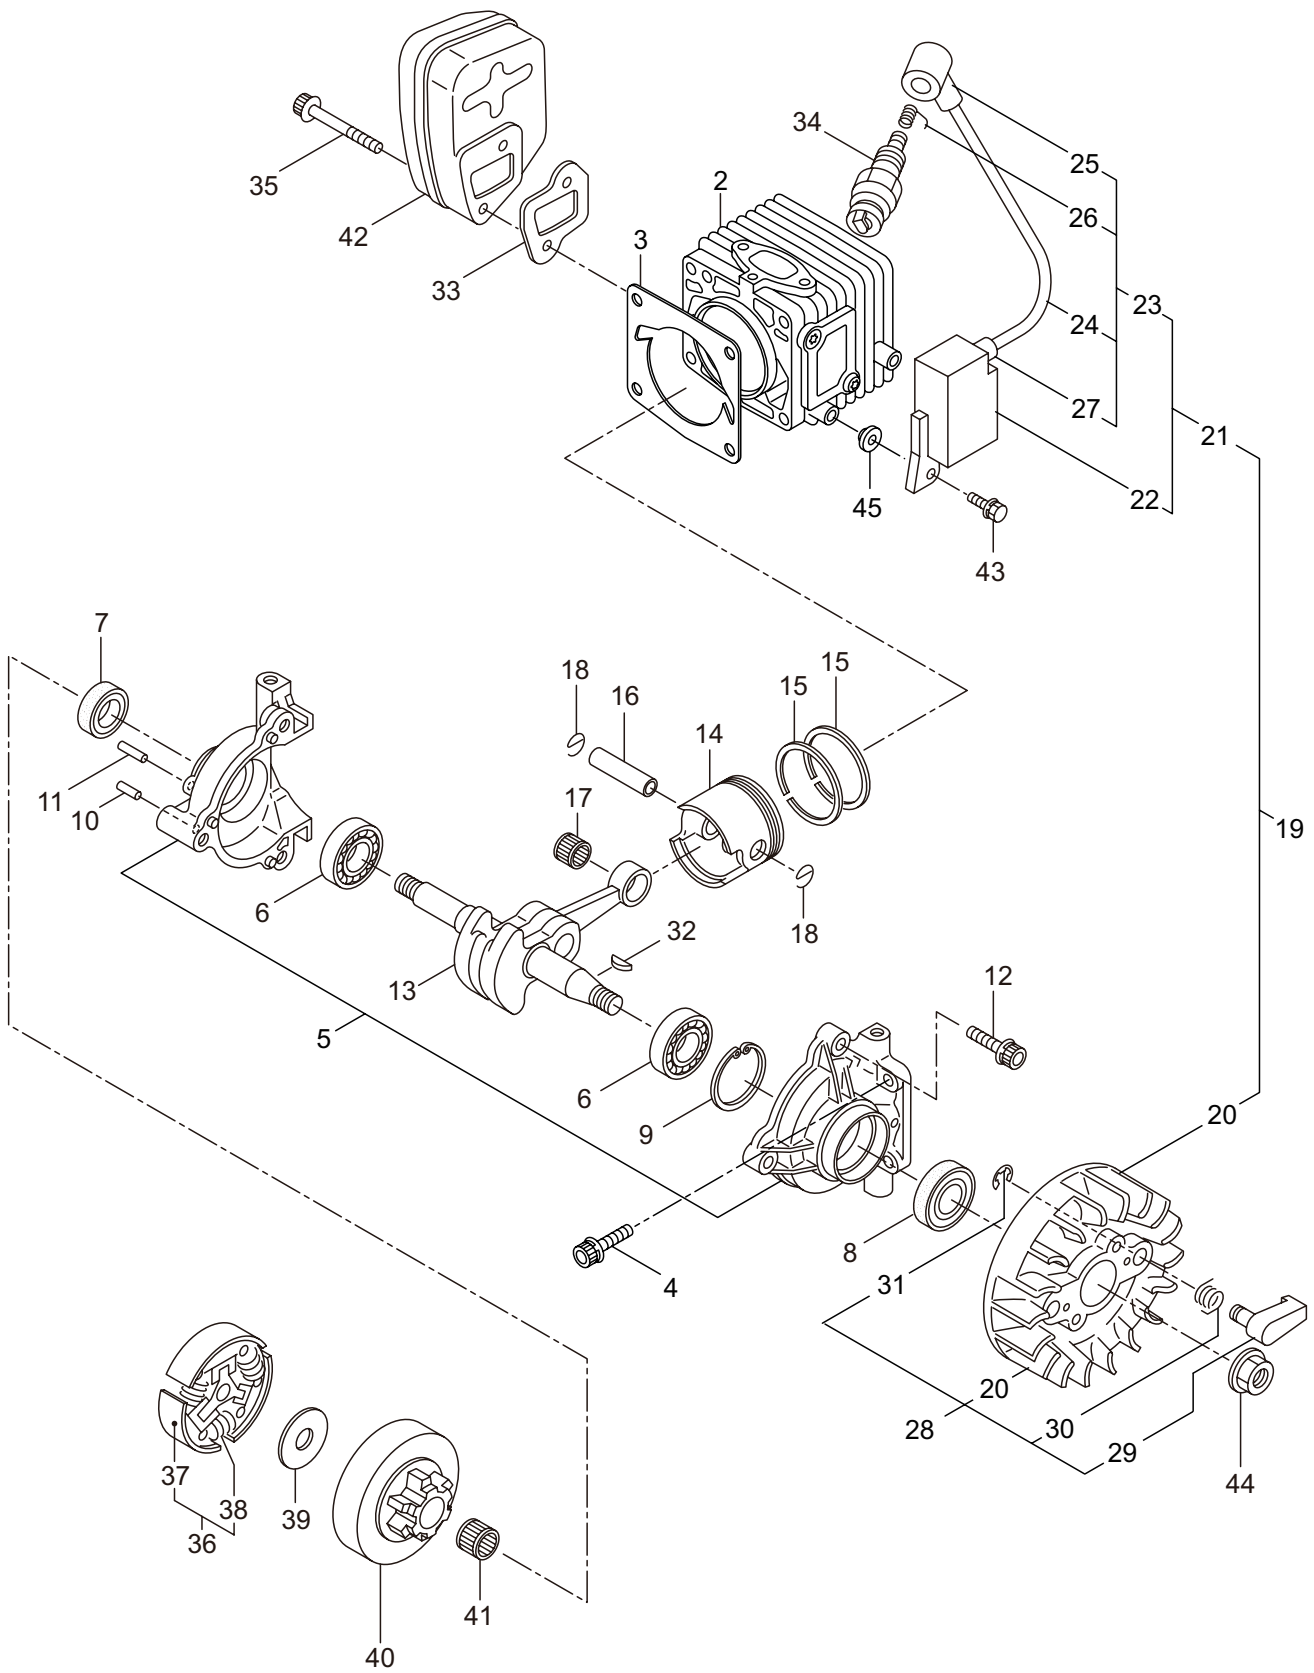

1. MCV3101TS(10)-01
ENGINE

Ref. No.	Part No.	Part Name	Q'ty	Remarks
1-1	362841	MCV3101TS(10)-01	1	
1-2	288931	Cylinder	1	
1-3	289341	Gasket	1	
1-4	261250	Cap Screw	4	M5x20
1-5	288846	Crankcase	1	
1-6	285521	Bearing	2	
1-7	285626	Oil Seal	1	
1-8	261492	Oil Seal	1	ISCD12287
1-9	055185	Snap Ring	1	#28
1-10	285560	Pin	1	3x9.8
1-11	285529	Pin	1	3x13.8
1-12	261232	Cap Screw	3	M5x20
1-13	285599	Crankshaft Comp.	1	
1-14	273265	Piston	1	
1-15	285590	Piston Ring	2	P111
1-16	285591	Piston Pin	1	
1-17	261037	Bearing,Needle	1	KBK8x11x11.8x1
1-18	261576	Clip,Piston	2	
1-19	289489	Magneto Ass'y	1	Incl.20-27
1-20	285555	Magneto Rotor	1	
1-21	289548	Ignition Coil Ass'y	1	Incl.22-27
1-22	289650	Coil	1	
1-23	286096	Cord Ass'y	1	Incl.24-27
1-24	286097	Cord	1	
1-25	261074	Plug Boot	1	
1-26	261075	Connector	1	
1-27	261072	Cap	1	
1-28	288365	Rotor Ass'y	1	Incl.20,29-31
1-29	285553	Starter Pawl	2	
1-30	285552	Spring	2	
1-31	020299	E-Ring	2	#4
1-32	261076	Woodruff Key	1	3x10
1-33	285472	Gasket	1	
1-34	288264	Spark Plug	1	NGK BPMR8Y
1-35	264223	Cap Screw	2	M5x40
1-36	285535	Clutch Ass'y	1	Incl.37,38
1-37	285655	Clutch Shoe	3	
1-38	285656	Spring	3	
1-39	285537	Washer	1	8x26xt2
1-40	286238	Clutch Drum	1	
1-41	285624	Needle Bearing	1	10x13x13
1-42	276332	Muffler Ass'y	1	
1-43	281211	Cap Screw	2	M4x20
1-44	261417	Nut,Rotor	1	M8
1-45	289481	Spacer	2