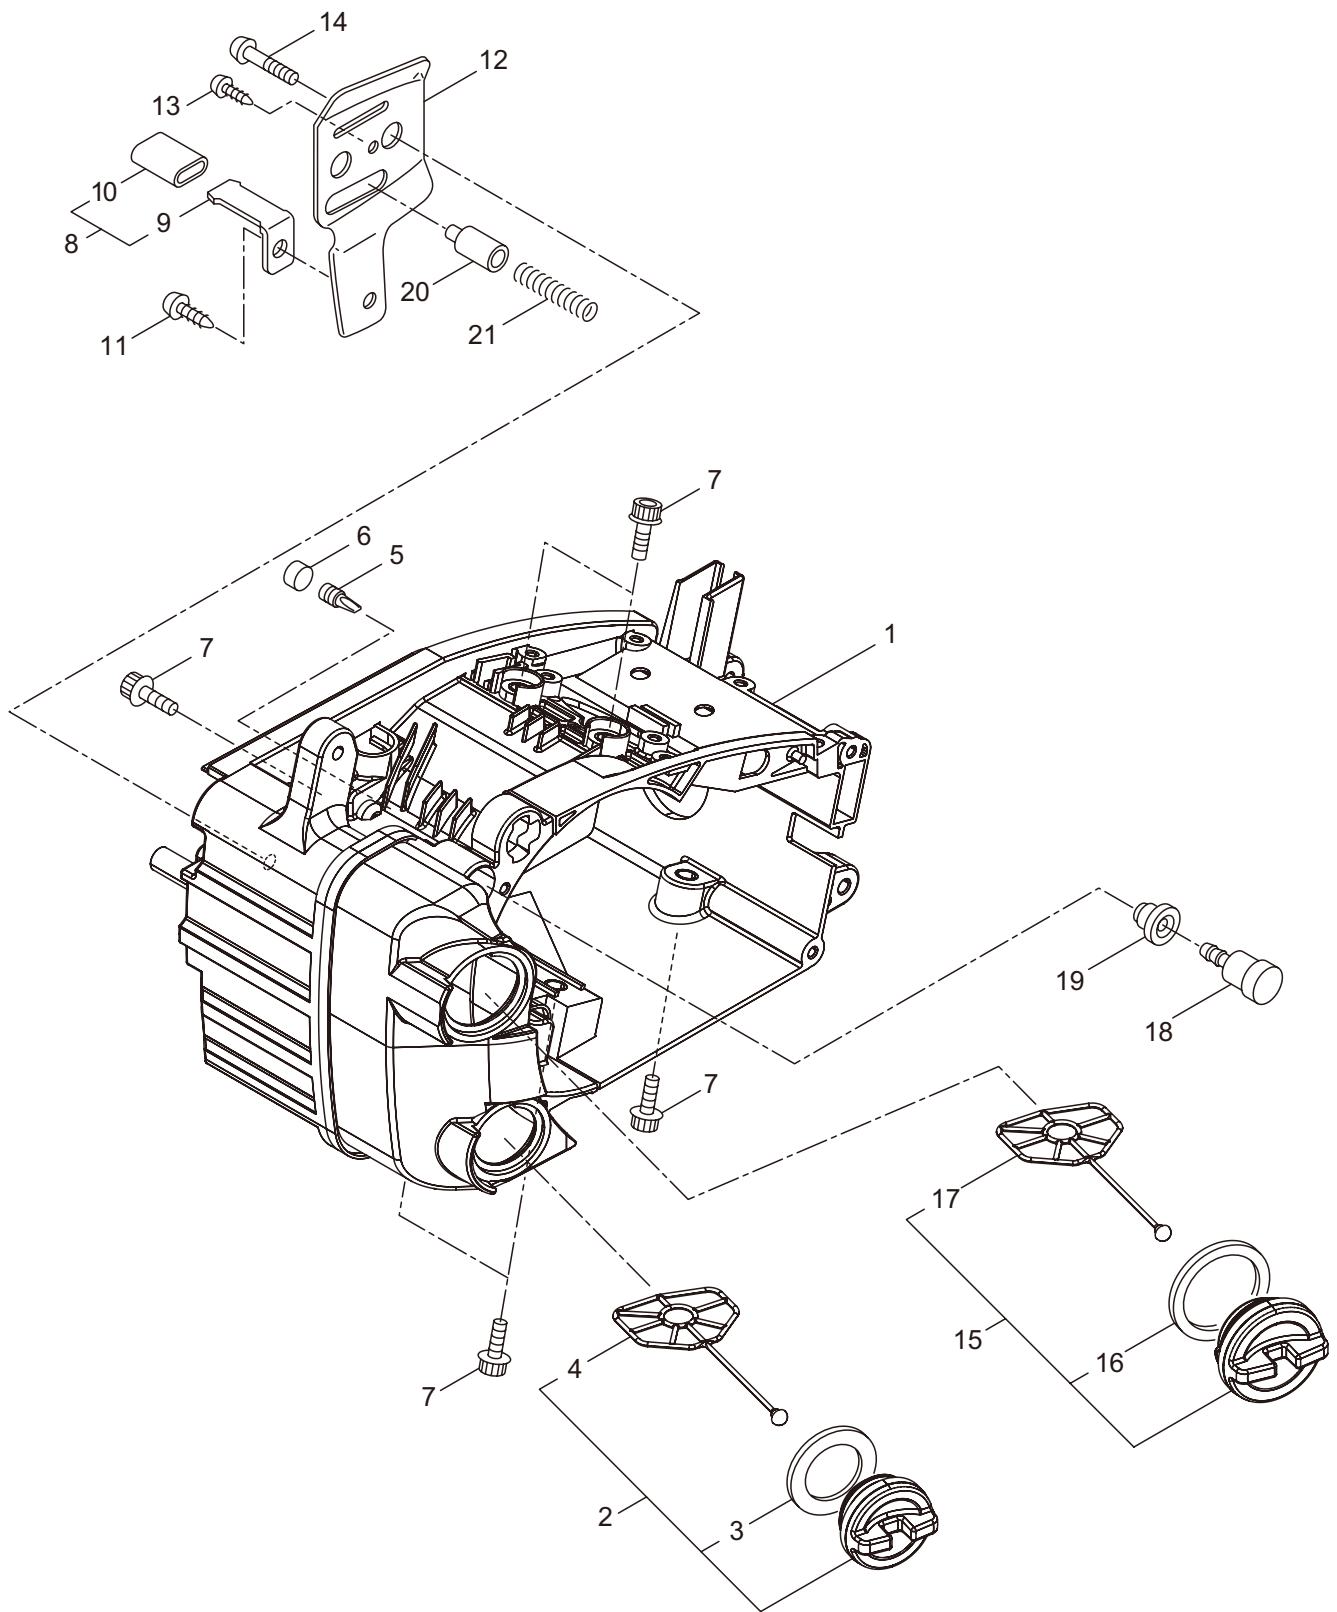

4. MCV3101TS(10)-01
ENGINE CASE

Ref. No.	Part No.	Part Name	Q'ty	Remarks
4-1	285694	Engine Case Ass'y	1	
4-2	285501	Oil Cap Ass'y	1	Incl.3,4
4-3	285503	Packing	1	
4-4	285504	Holder	1	
4-5	285574	Breather	1	
4-6	285526	Element	1	
4-7	285632	Bolt	6	M5x16
4-8	286803	Chain Catcher Ass'y	1	Incl.9,10
4-9	285583	Chain Catcher	1	
4-10	285585	Tube	1	7x10.5x18L
4-11	285634	Screw	1	M5x14
4-12	285531	Guide Plate L	1	
4-13	285627	Screw	1	M3x8
4-14	286804	Screw	1	M5x20x8
4-15	286051	Fuel Cap Ass'y	1	Incl.16,17
4-16	286063	Packing	1	
4-17	285504	Holder	1	
4-18	285832	Breather Ass'y	1	
4-19	285573	Breather Grommet	1	
4-20	285628	Cap	1	
4-21	285629	Spring	1