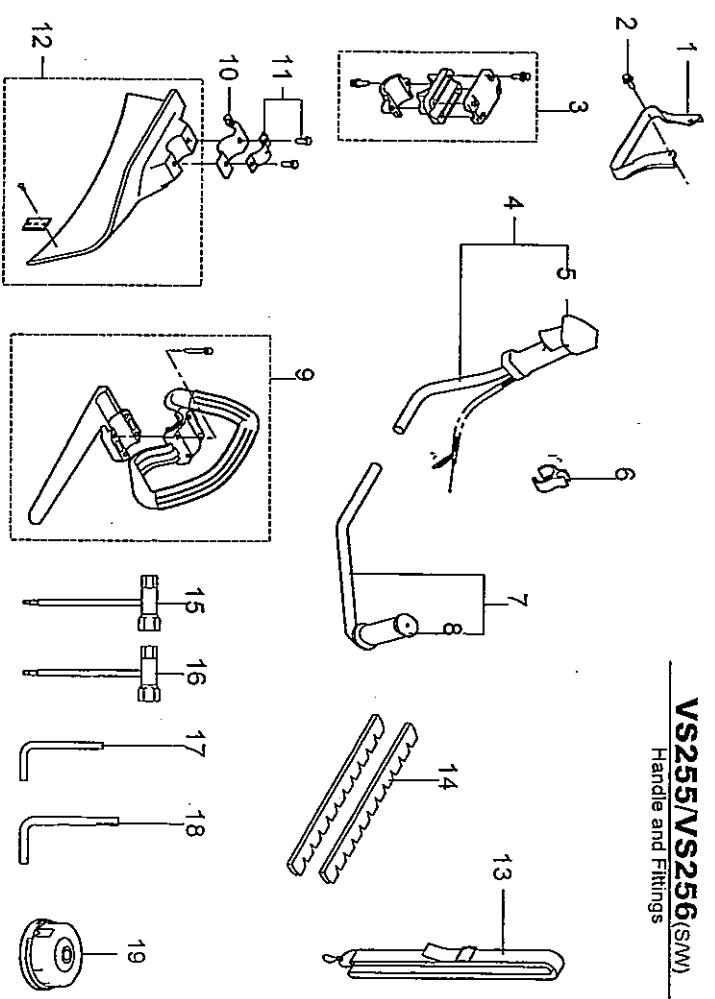

**VS255/VS256(S/M)**  
Gear case and Driving apparatus

REF. No.	PARTS LV.	PARTS NO.	PARTS NAME	QTY				REMARKS
				VS255 (B)	VS256 (S)	VS255 (B)	VS256 (S)	
1	1	71008 357	GEAR CASE ASSY	1	1	1	1	
2	2	51079 119	COVER C.P.	1	1	1	1	
3	2	11002 145	HOLDER (B)	1	1	1	1	
4	2	31001 117	SAW LOCK NUT	1	1	1	1	
5	2	11027 118	STABILIZER	1	1	1	1	
6	2	322N 0810	(+)HEXAGON BOLT	1	1	1	1	M8x10
7	2	412N 0525	SOCKET SCREW	1	1	1	1	M5x25
8	2	413N 0515	SOCKET SCREW (MS15)	1	1	1	1	M5x15
9	1	71130 174	MAIN PIPE C.P.	1	1	1	1	
10	1	64011 163	MAIN SHAFT	1	1	1	1	
11	1	71056 216	THROTTLE LEVER ASSY	1	1	1	1	
12	1	71056 229	THROTTLE LEVER ASSY	1	1	1	1	
13	1	36011 104	MAIN GRIP(R)	1	1	1	1	
14	1	71012 136	HANGER BAND ASSY	1	1	1	1	
15	1	71010 246	CLUTCH CASE ASSY	1	1	1	1	
16	2	412N 0525	SOCKET SCREW	1	1	1	1	M5x25
		413N 0510	SOCKET SCREW (MS10)	1	1	1	1	M5x10

46011-9691/04.06.15 1/2

**VS255/VS256(S/M)**  
Handle and Fittings

REF. No.	PARTS LV.	PARTS NO.	PARTS NAME	QTY				REMARKS
				VS255 (B)	VS256 (S)	VS255 (B)	VS256 (S)	
1	1	11024 126 09	STAND	1	1	1	1	
2	1	418N 0620	SOCKET SCREW (MSW,PM)	4	4	4	4	M6x20
3	1	71011 156	HANDLE JOINT ASSY	1	1	1	1	
4	1	71014 346	HANDLE ASSY	1	1	1	1	
5	1	71014 360	HANDLE ASSY	1	1	1	1	
6	2	71056 225	THROTTLE LEVER ASSY	1	1	1	1	
7	2	71056 225	THROTTLE LEVER ASSY	1	1	1	1	
8	1	51002 109	WIRE HOLDER	1	1	1	1	
9	1	71014 345	HANDLE ASSY	1	1	1	1	
10	2	36007 154	HANDLE GRIP	1	1	1	1	
11	1	71304 101	SINGLE HANDLE SET	1	1	1	1	
12	1	11029 138	SAFETY GUARD BAND	1	1	1	1	
13	1	71038 170	SAFETY GUARD BAND SET	1	1	1	1	
14	1	71303 103	SAFETY GUARD SET	1	1	1	1	
15	1	36063 189	SHOULDER BAND	1	1	1	1	
16	1	36044 107	BLADE COVER	1	1	1	1	
17	1	66006 120	BOX SPANNER	1	1	1	1	13x19
18	1	66006 126	BOX SPANNER	1	1	1	1	16x17
19	1	66007 103	L WRENCH	1	1	1	1	4
20	1	66007 104	L WRENCH	1	1	1	1	5
21	1	71037 182	NYLON CUTTER SET	1	1	1	1	