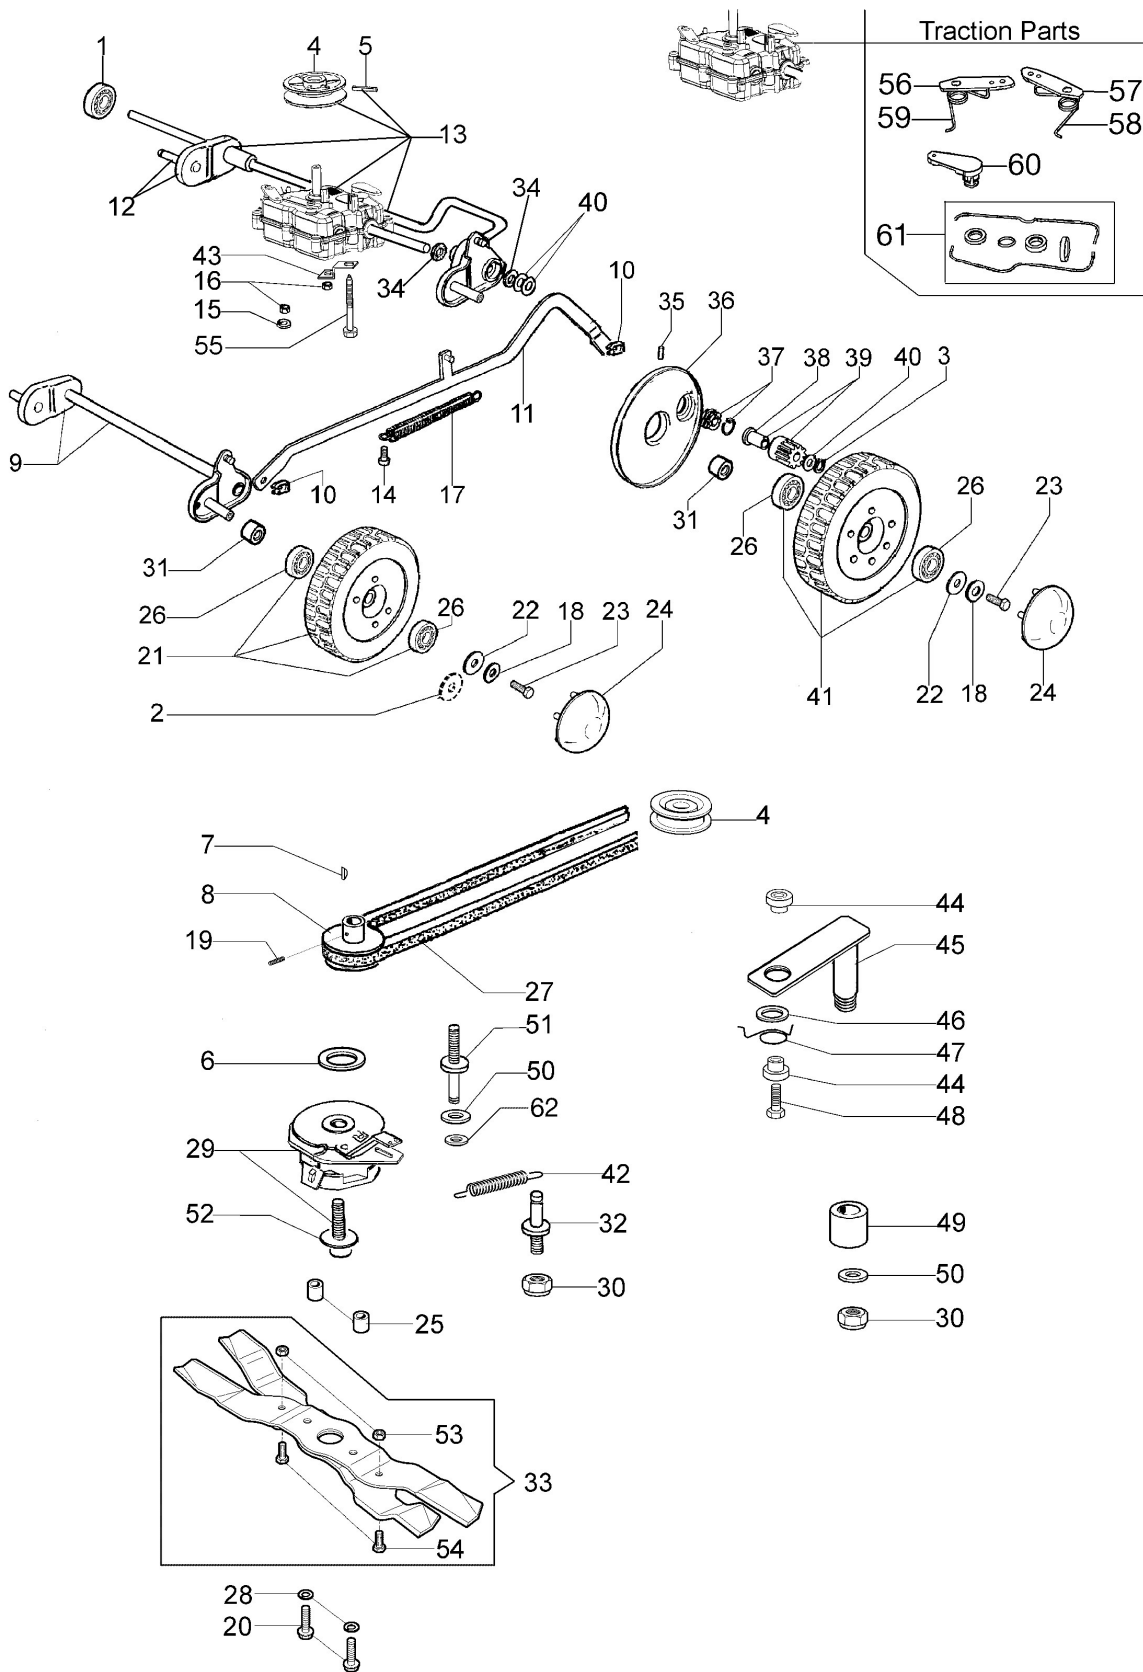

Illustration Axle assy (Until February '13)

Illustration Axle assy (Until February '13)

Ref.Nu	Qty	Part number	Description	Validity from	Validity till	Notes	Bulletin
1	1	3035023R	Bearing				
2	4	3918018R	Washer				
3	2	3024012R	Snap ring				
4	1	8203480R	Pulley	SN 6020499599			BT5-066-02/11
5	1	3022020R	Plug	SN 6020499599			BT5-066-02/11
6	2	8203436R	Spacer				
7	2	3023010R	Plug				
8	1	8203435R	Pulley				
9	1	8203308BR	Front axle				BT5-070-06/11
10	2	3033131R	Clamp				
11	1	8203371AR	Lever				
12	1	8203358BR	Rear axle	SN 6020499599			BT5-066-02/11,
13	1	8203434FR	Axle and trasmission	SN 6020499599			BT5-059-10/09, BT5-066-02/11, BT5-070-06/11
14	1	3801022R	Screw				
15	1	3918009R	Washer				
16	2	3914006R	Nut				
17	1	8203375R	Spring				
18	4	3819009R	Washer				
19	1	3805020	Screw				
20	2	YN6335900	Screw				
21	2	8203340A	Front wheel kit		SN 6023024266		BT5-074-06/13
22	4	8203307	Washer				
23	4	301000042R	Screw				
24	4	66060276R	Wheel cover		SN 6023024266		BT5-074-06/13
25	2	8203437R	Spacer				
26	8	3035022R	Bearing		SN 6023024266		BT5-074-06/13
27	1	3047028R	Belt				
28	2	66060384R	Washer				
29	1	8203439R	Blade brake				
30	1	3914010R	Nut				
31	4	8203336R	Bushing		SN 6023024266		BT5-074-06/13
32	1	8203138	Pin				
33	1	8203355CR	Blades kit		SN 6023024266		BT5-052-09/08, BT5-063-02/10, BT5-074-06/13
34	2	8202311R	Ring				
35	2	3033008R	Roller				
36	1	8203335AR	Wheel cover		SN 6023024266		BT5-074-06/13
37	1	8202071AR	Clamp left				
37	1	8202070AR	Clamp right				
38	2	8202062R	Bushing				
39	2	8202063R	Sprocket				
40	2	3064012R	Spacer