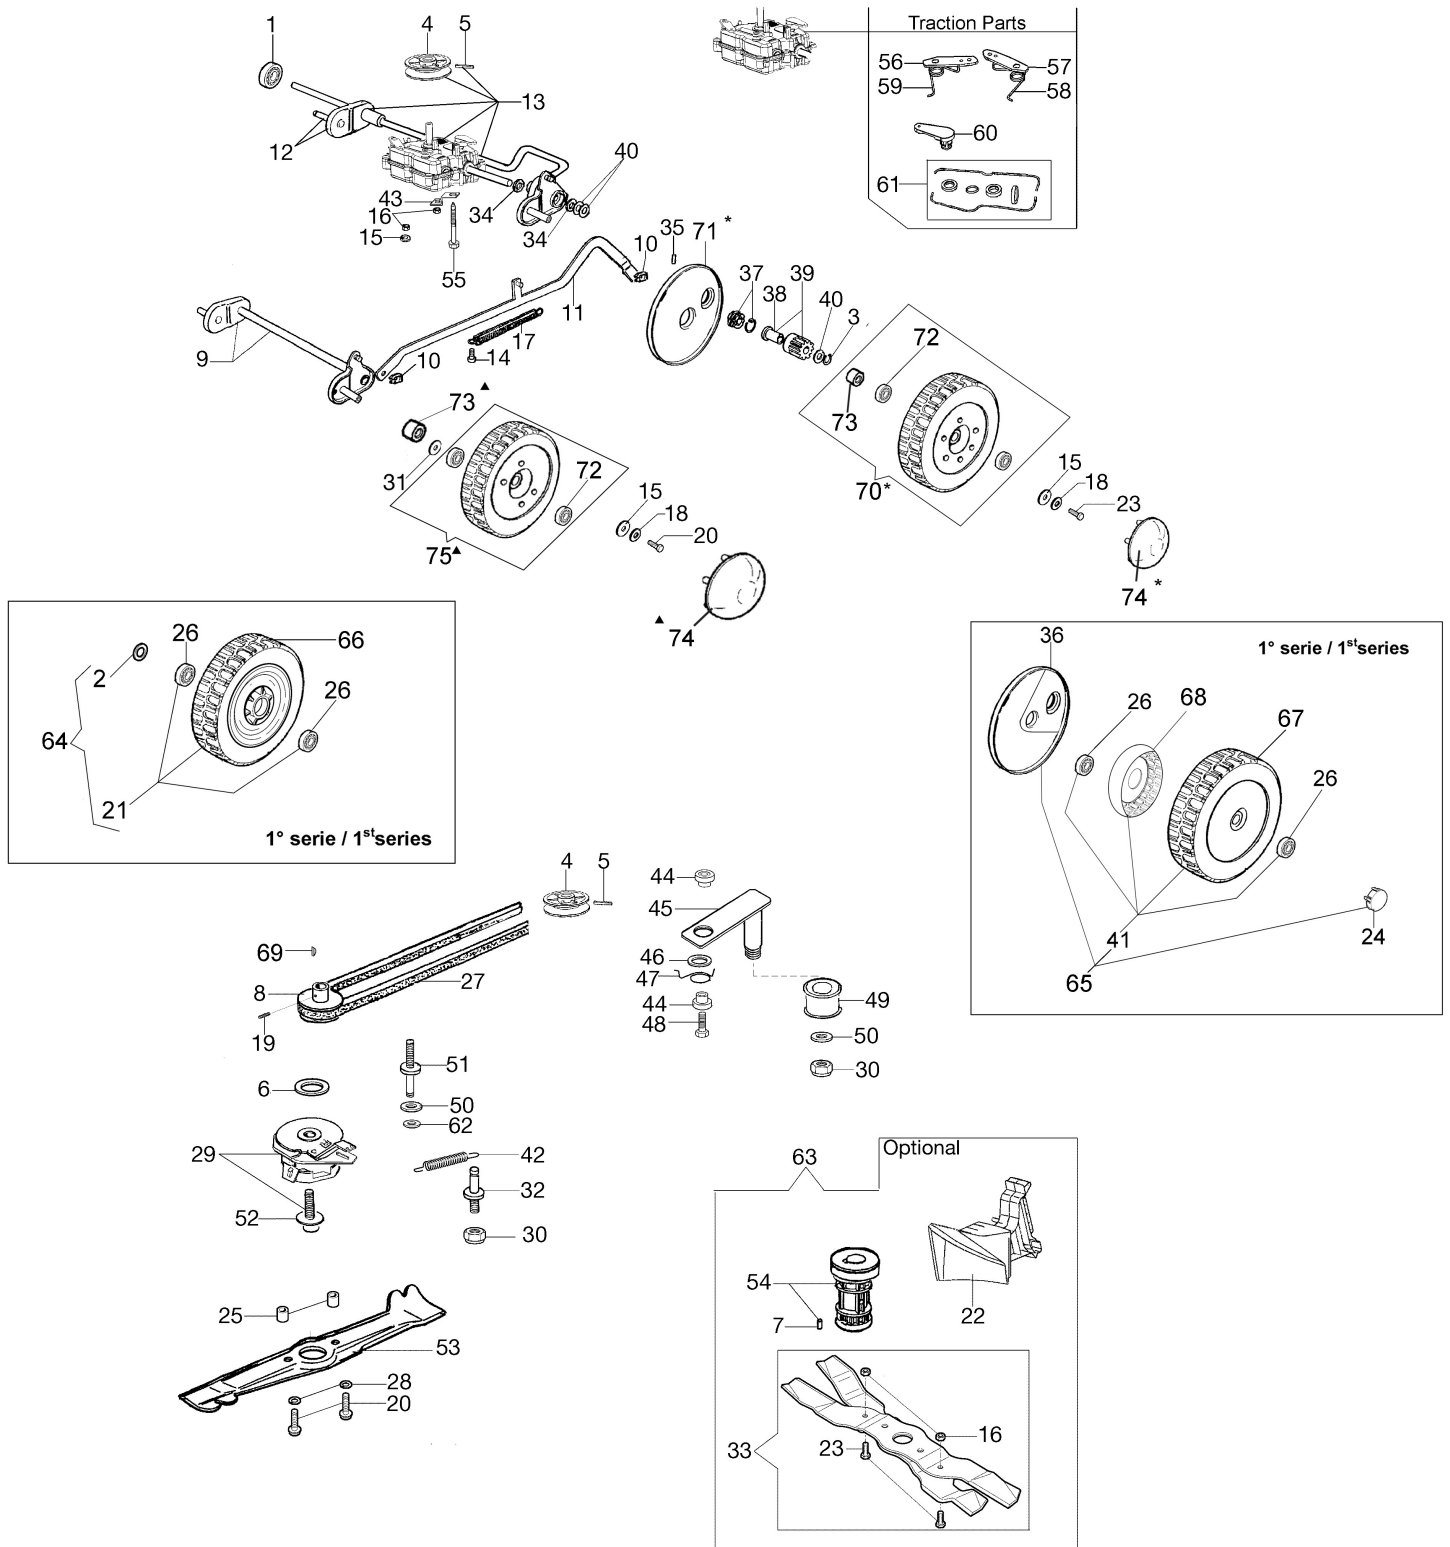

Illustration Axle assy (From March '13)

Illustration Axle assy (From March '13)

Ref.Nu	Qty	Part number	Description	Validity from	Validity till	Notes	Bulletin
1	1	3035023R	Bearing				
2	2	N4399100	Spacer	SN 6023024267			BT5-074-06/13,
3	2	3024012R	Snap ring				
4	1	8203480R	Pulley				
5	1	3022020R	Plug				
6	2	8203436R	Spacer				
7	2	3023010R	Plug				
8	1	8203435R	Pulley				
9	1	8203308BR	Front axle				
10	2	3033131R	Clamp				
11	1	8203371AR	Lever				
12	1	8203358BR	Rear axle				
13	1	8203434FR	Axle and trasmission				
14	1	3801022R	Screw				
15	5	3918009R	Washer				
16	4	3914006R	Nut				
17	1	8203375R	Spring				
18	4	3819009R	Washer				
19	1	3805020	Screw				
20	2	3806094R	Screw				
21	2	8203340A	Front wheel kit	SN 6023024267			BT5-074-06/13,
22	1	8203380R	Mulching cap				BT5-087-04/13 BT5-074-06/13
23	6	301000042R	Screw				
24	2	8203501R	Wheel cover	SN 6023024267			BT5-074-06/13,
25	2	66060221R	Spacer				
26	8	3035015R	Bearing	SN 6023024267			BT5-074-06/13,
27	1	3047028R	Belt				
28	2	66060384R	Washer				
29	1	8203439R	Blade brake				
30	2	3914010R	Nut				
31	4	YN4392710	Washer	SN 6023024267			BT5-074-06/13
32	1	8203138	Pin				
33	1	8203355CR	Blades kit				BT5-074-06/13
34	2	8202311R	Ring				
35	2	3033008R	Roller				
36	1	8203497R	Disk	SN 6023024267			BT5-074-06/13,
37	1	8202071AR	Clamp left				
37	1	8202070AR	Clamp right				
38	2	8202062R	Bushing				
39	2	8202063R	Sprocket				
40	2	3064012R	Spacer