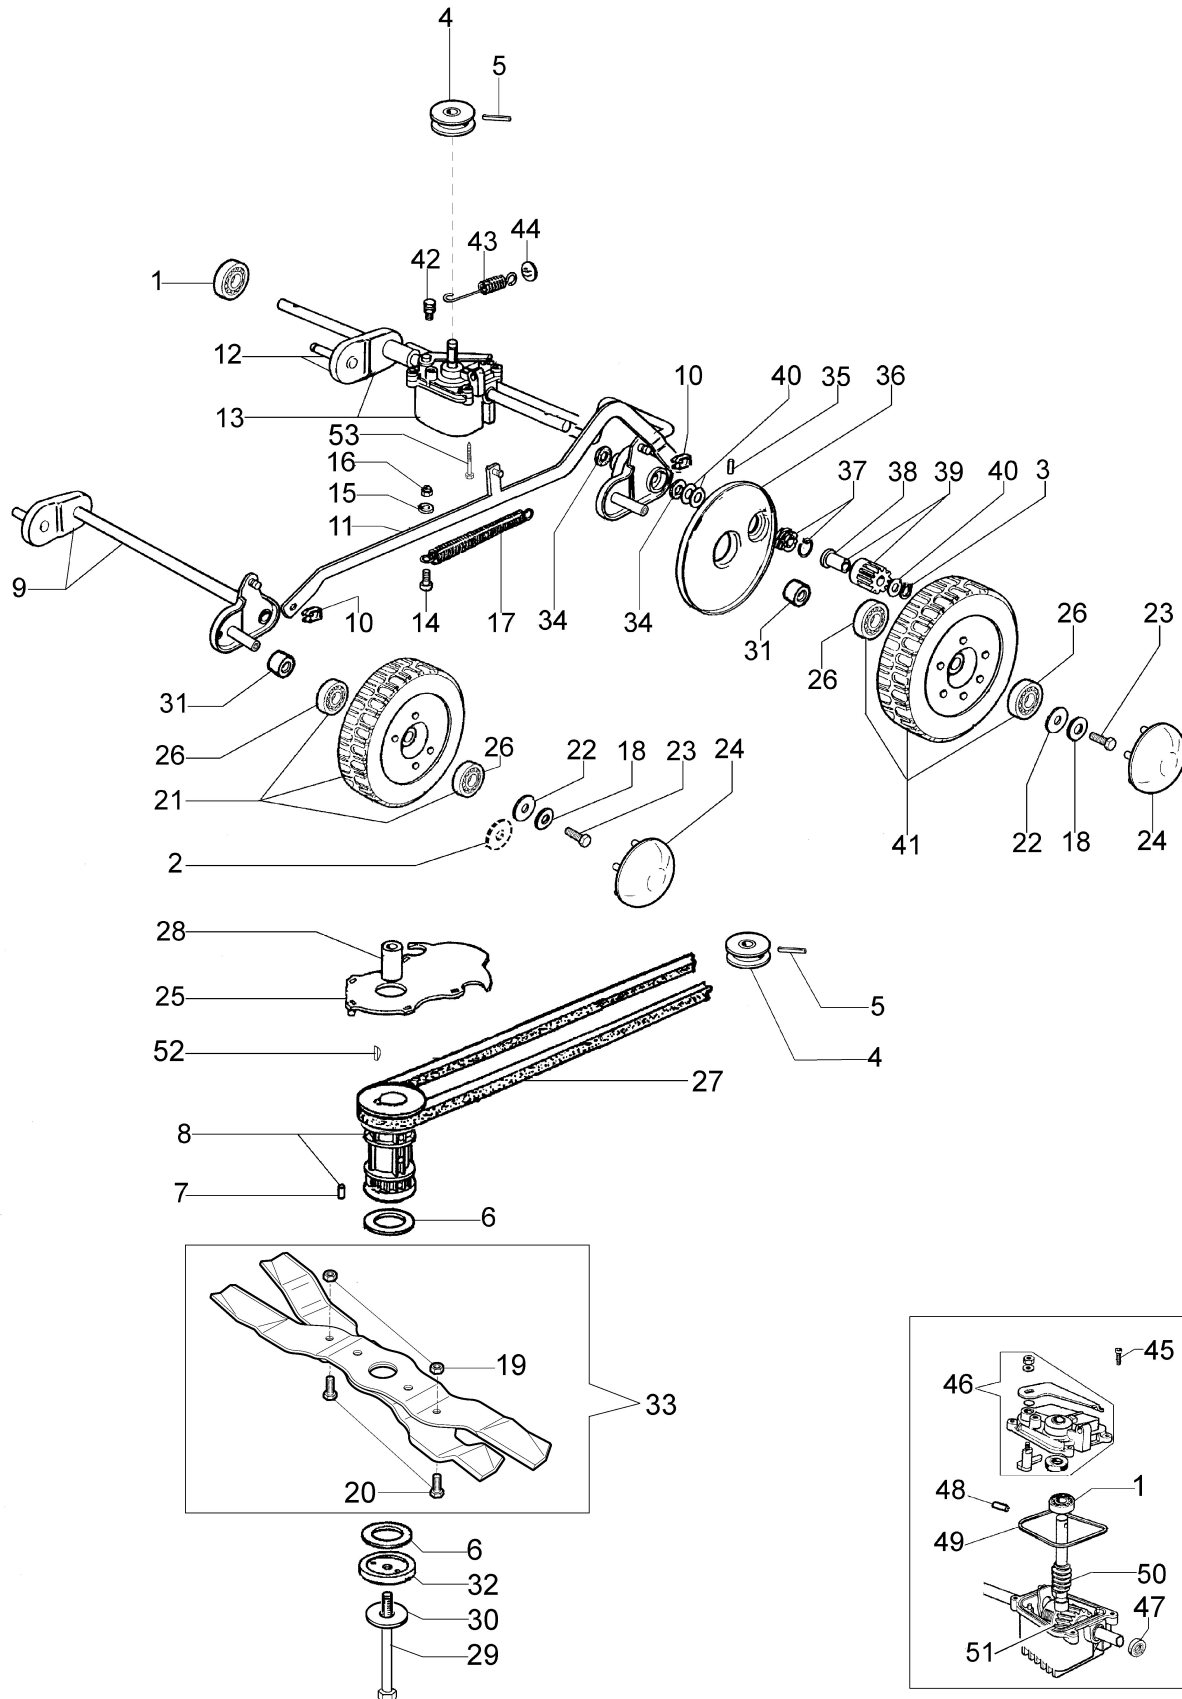

Illustration Axle assy (Until February '13)

Illustration Axle assy (Until February '13)

Ref.Nu	Qty	Part number	Description	Validity from	Validity till	Notes	Bulletin
1	2	3035023R	Bearing				
2	4	3918018R	Washer				
3	2	3024012R	Snap ring				
4	1	8203058AR	Pulley				
5	1	3022020R	Plug				
6	2	8201246R	Washer				
7	2	3023010R	Plug				
8	1	8203399R	Hub		SN 6023024266		BT5-074-06/13
9	1	8203308BR	Front axle				BT5-070-06/11
10	2	3033131R	Clamp				
11	1	8203371AR	Lever				
12	1	8203358BR	Rear axle				BT5-070-06/11
13	1	8203433CR	Axle and trasmission				BT5-070-06/11
14	1	3801022R	Screw				
15	1	3918009R	Washer				
16	1	3914006R	Nut				
17	1	8203375R	Spring				
18	4	3819009R	Washer				
19	2	3914006R	Nut				
20	2	301000042R	Screw				
21	2	8203340A	Front wheel kit		SN 6023024266		BT5-074-06/13
22	4	8203307	Washer				
23	4	301000042R	Screw				
24	4	66060276R	Wheel cover		SN 6023024266		BT5-074-06/13
25	1	8200341R	Guard				
26	8	3035022R	Bearing		SN 6023024266		BT5-074-06/13
27	1	3047019R	Belt 10X875				
28	1	8203463R	Spacer				
29	1	3906155R	Screw				
30	1	66060384R	Washer				
31	4	8203336R	Bushing		SN 6023024266		BT5-074-06/13
32	1	8203316R	Washer				
33	1	8203355CR	Blades kit		SN 6023024266		BT5-063-02/10, BT5-074-06/13
34	2	8202311R	Ring				
35	2	3033008R	Roller				
36	1	8203335AR	Wheel cover		SN 6023024266		BT5-074-06/13
37	1	8202071AR	Clamp left				
37	1	8202070AR	Clamp right				
38	2	8202062R	Bushing				
39	2	8202063R	Sprocket				
40	2	3064012R	Spacer				

Illustration Axle assy (Until February '13)

Ref.Nu	Qty	Part number	Description	Validity from	Validity till	Notes	Bulletin
41	2	8203339B	Rear wheel kit		SN 6023024266		BT5-074-06/13
42	1	8202010R	Pin				
43	1	8202009AR	Spring				
44	1	8202052R	Plate				
45	4	3960090AR	Screw				
46	1	8202293R	Cover				
47	1	3035023R	Bearing				
48	1	3022007R	Plug				
49	1	8202292R	Gasket				
50	1	8202291R	Worm gear				
51	1	8202334R	Wheel				
52	1	8202126R	Key				
53	1	8203264R	Screw				