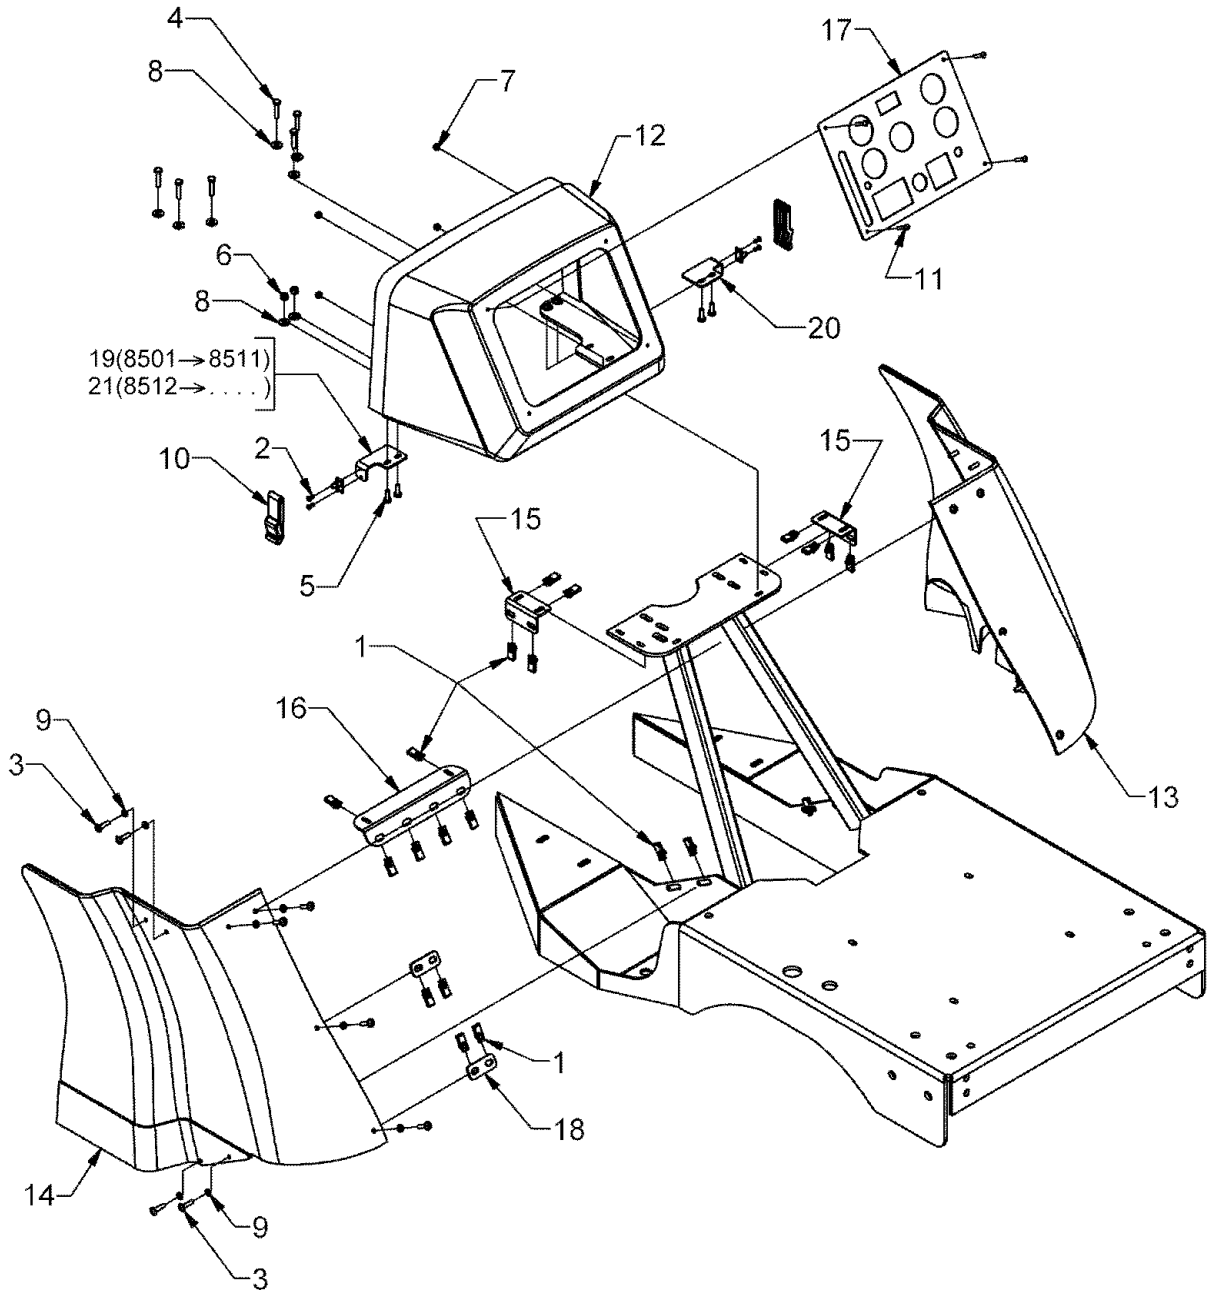

A180/10

12/2007

Number	Part Number	Name	Quantity
1	33150	SCREW	1,000
2	33151	NUT 5/16-18	1,000
3	31986	ADAPTER 10MJ-12MB90	1,000
4	33157	ADAPTER 8MJ/8MJ	1,000
5	33032	ADAPTER 4MJ-4MJ	1,000
6	33034	ADAPTER 4MJ/4MB90	1,000
7	33162	ADAPTER 10MJ/10MB	1,000
8	33165	ADAPTER 10MB/10MB	1,000
9	31780	CLAMP HOSE	1,000
10	33186	HYD.OIL COOLER	1,000
11	31702	HOSE/CASE DRAIN	1,000
12	31925	VALVE DECK CONTROL	1,000
13	31703	HOSE DECK/COLLER	1,000
14	31704	HOSE VAL/MANIFOLD	1,000
15	31705	HOSE VAL/FR.MANIFOL	1,000
16	31706	HOSE VAL/MANIFOLD	1,000
17	31723	HOSE ENG/ADAPTER	1,000
18	31724	HOSE ENG/ADAPTER	1,000
19	31725	HOSE ENG/ENG	1,000
20	31729	RETURN HOSE ASSY	1,000
21	31730	HOSE BLADE ENGINE	1,000
22	31732	HOSE SUCTION	1,000
23	33213	HOSE	1,000
24	31996	BLADE ENGINE A180	1,000
25	31997	RIGHT BLADE ENGINE	1,000
26	33226	INLINE FILTER	1,000
27	33129	SEAL KIT	1,000