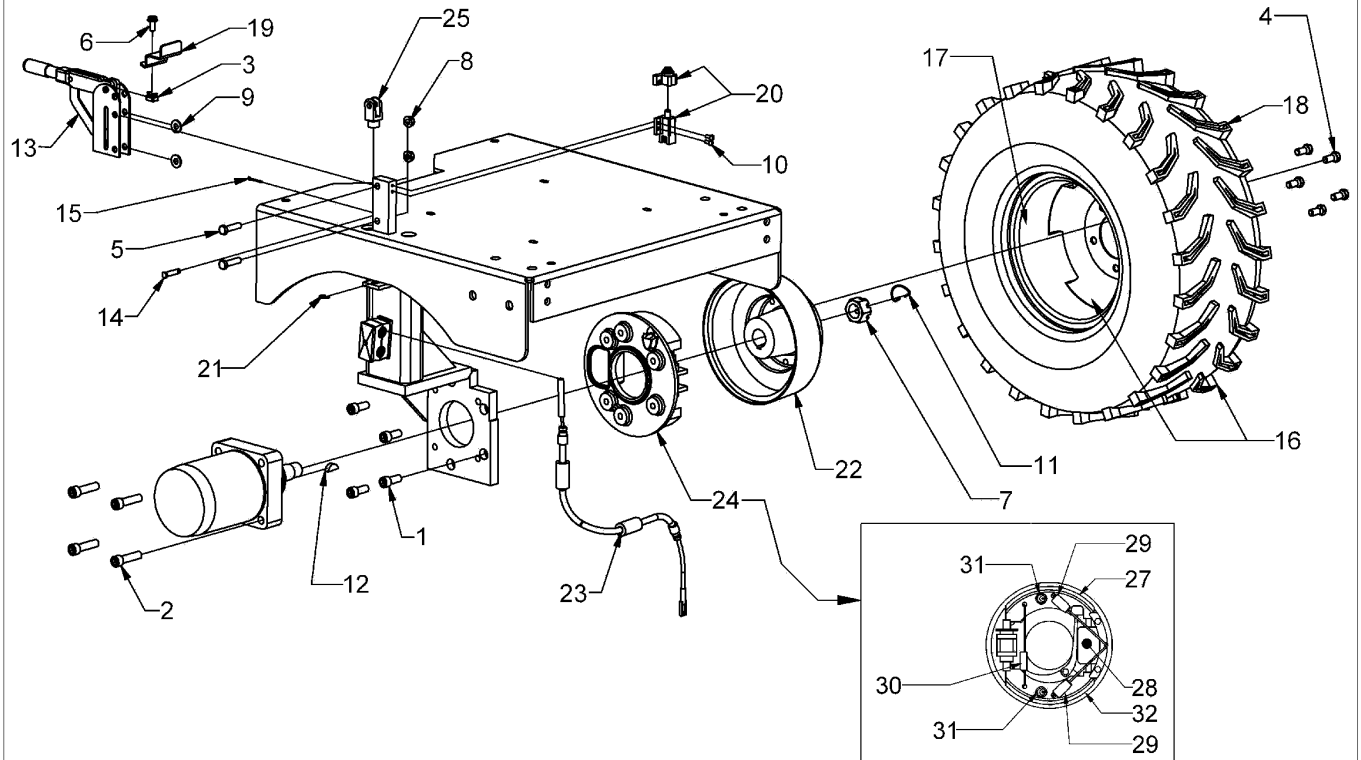

A180/1

03/2006

Number	Part Number	Name	Quantity
1	33145	SCREW M12X1,75X30	1,000
2	31793	BOLT 1/2-13X2.0	1,000
3	31794	NUT	1,000
4	31977	WHEEL SCREW	1,000
5	31842	BOLT 3/8-16X1.5	1,000
6	31851	BOLT	1,000
7	31845	NUT SLOTTED 1.0-20	1,000
8	33022	NUT	1,000
9	33152	WASHER 5/16	1,000
10	33045	SCREW	1,000
11	31982	PIN	1,000
12	31843	KEY	1,000
13	31989	BRAKE HANDLE ASS.	1,000
14	31990	AXLE	1,000
15	33049	COTTER PIN 3/32	1,000
16	33051	BUSHING	1,000
17	31846	RIM	1,000
18	31969	CENTRAL TYRE	1,000
19	33197	SAFETY SWITCH STOP	1,000
20	31405	SWITCH	1,000
21	33115	E-CLIP	1,000
22	31815	BRAKE DRUM	1,000
23	31992	CABLE BRAKE	1,000
24	31994	REAR BRAKE	1,000
25	31991	CLEVIS YOKE	1,000
27	33116	BRAKE SHOE	1,000
28	33117	BRAKE CYLINDER	1,000
29	33118	SPRING	1,000
30	33119	SPRING	1,000
31	33120	SPRING	1,000
32	31976	BRAKE SHOE	1,000

A180/2

03/2006

Number	Part Number	Name	Quantity
1	31892	ROLL PIN	1,000
2	31889	CLIP E-CLIP E-025	1,000
3	33001	BOLT	1,000
4	33015	NUT 1/4-28	1,000
5	33020	NUT	1,000
6	31891	NUT 1/4-28 LOCK	1,000
7	33101	WIRE SEAL	1,000
8	33102	CLIP	1,000
9	33040	SCREW 10X24X1	1,000
10	31890	BEARING	1,000
11	31888	THROTTLE CABLE	1,000
12	31893	FOOT PEDAL ASSY	1,000
13	33069	BRACKET	1,000
14	31895	TRACTION LEVER	1,000
15	31894	TRACTION PAD	1,000
16	33121	LINKAGE	1,000