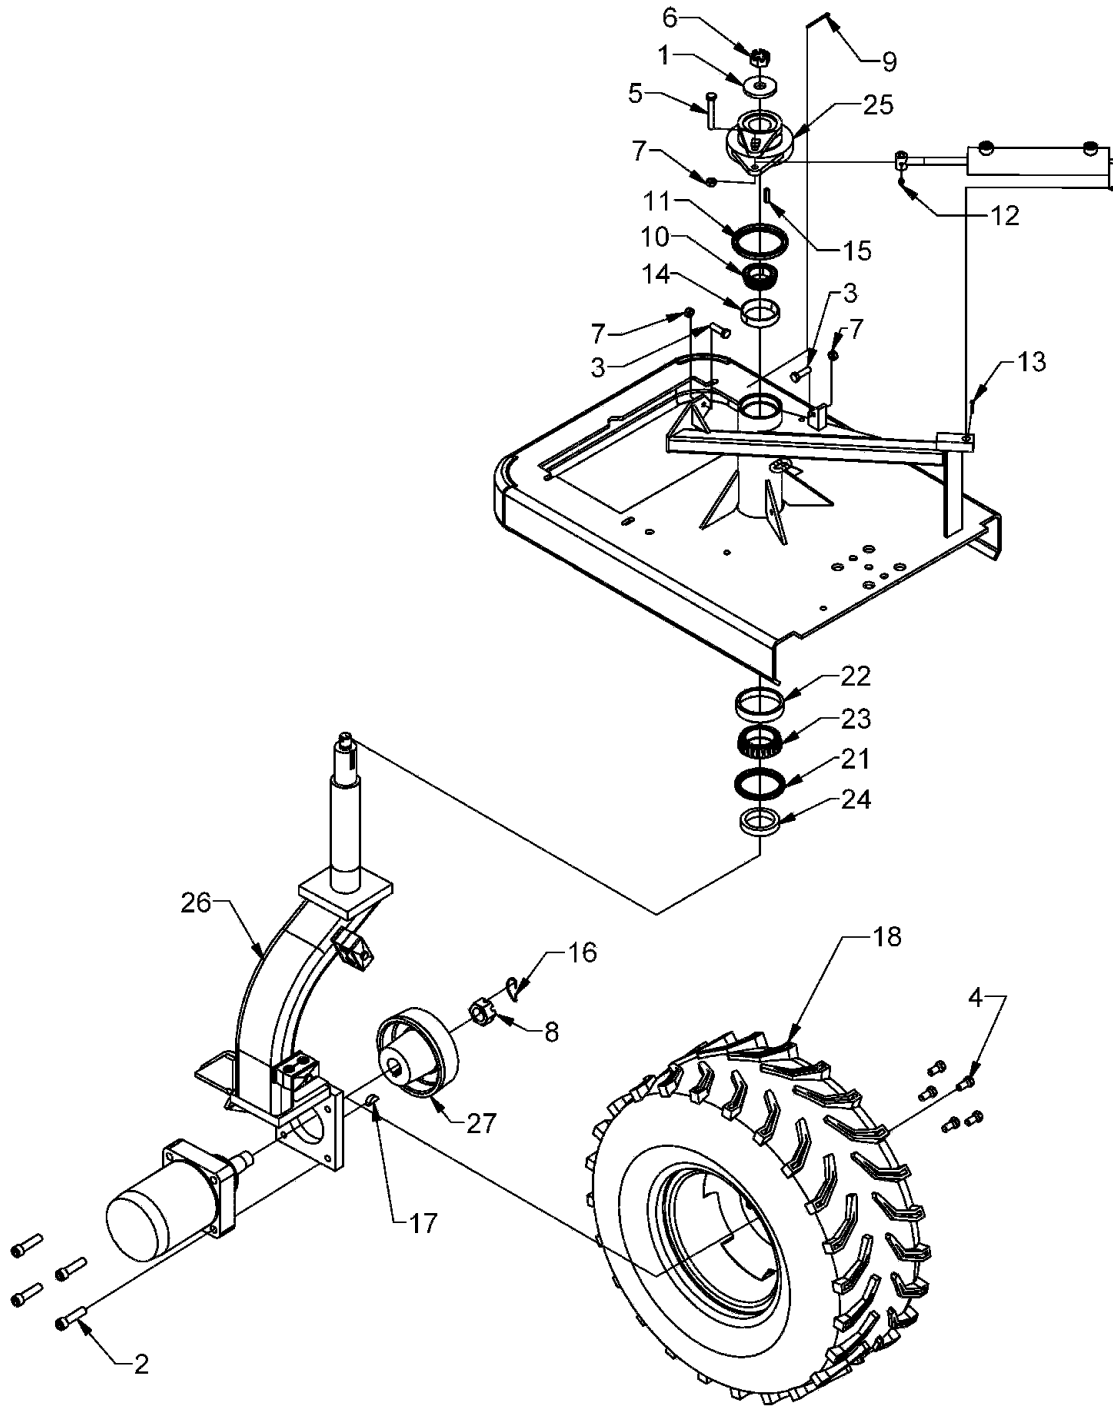

A180/4

03/2006

Number	Part Number	Name	Quantity
1	31780	CLAMP HOSE	1,000
2	31779	BOLT 3/8-16X2.75	1,000
3	33003	BOLT 3/8-16-X2.25	1,000
4	31826	WASHER 3/8 LOCK	1,000
5	31887	ADAPTER 4BH-4MP90	1,000
6	31885	FUEL SHUT OFF VALVE	1,000
7	31886	REDUCER	1,000
8	31883	FUEL TANK	1,000
9	33050	FUEL HOSE	1,000
10	31884	FUEL CAP	1,000
11	33084	FUEL TANK RISER	1,000
12	33106	SPACER	1,000
13	31975	FUEL GAUGE	1,000