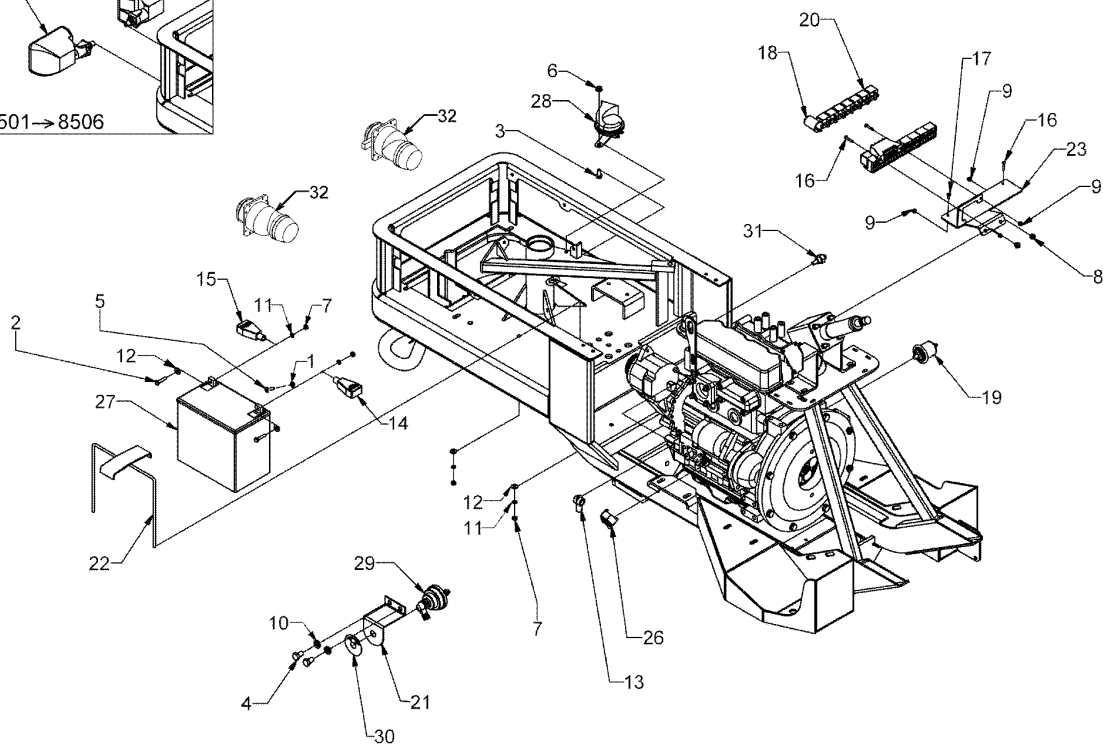

A180/22

CYLINDER / PART NUMBER		SEAL KIT	RETAINING RING
FRONT DECK LIFT	1	5	9
REAR DECK LIFT	2	6	10
LEVELING	3	7	11
STEERING	4	8	12

03/2006

Number	Part Number	Name	Quantity
1	31795	BOLT 3/4-10X6.75	1,000
2	31771	BOLT 1/4-20X1.25	1,000
3	31851	BOLT	1,000
4	31817	BOLT	1,000
5	33000	BOLT 1/4-20X0.75	1,000
6	33007	NUT 5/16-18	1,000
7	33009	NUT 1/4-20	1,000
8	33017	NUT 5/16-24	1,000
9	33020	NUT	1,000
10	31823	WASHER 1/2 LOCK	1,000
11	33024	WASHER 1/4 LOCK	1,000
12	33025	WASHER 1/4 FLAT	1,000
13	33035	INSULATOR CAP	1,000
14	33036	BATTERY BOOT RED	1,000
15	33037	BATTERY BOOT BLACK	1,000
16	33040	SCREW 10X24X1	1,000
17	33045	SCREW	1,000
18	33173	BLINKER UNIT	1,000
19	31751	SENDER OIL PRESSURE	1,000
20	33176	RELAY	1,000
21	33075	BRACKET	1,000
22	33099	BATTERY HOLD	1,000
23	33208	BRACKET	1,000
24	33110	HEADLIGHT RIGHT	1,000
25	33111	HEADLIGHT LEFT	1,000
26	33112	STARTER COVER	1,000
27	33218	BATTERY	1,000
28	31753	HORN	1,000
29	31750	BATTERY FUSE	1,000
30	33114	FACE PLATE	1,000
31	31752	COLL.TEMP SWITCH	1,000
32	28689	LIGHT	1,000

A180/23

12/2007

Number	Part Number	Name	Quantity
1	33179	CRANK + COVER	1,000
2	33180	SPRING	1,000
3	33181	SPRING	1,000
4	33182	GROMMET	1,000
5	33188	BRACKET	1,000
6	33189	ADJ.STOP BOTTOM	1,000
7	33190	ADJ.STOP TOP	1,000
8	33191	SCREW STOP	1,000
9	33192	BRACKET	1,000
10	33005	BOLT 1/4-20X.75	1,000
11	33040	SCREW 10X24X1	1,000
12	33155	SCREW 10-24X0,75	1,000
13	33147	SCREW 10-24X0,313	1,000
14	33020	NUT	1,000
15	33168	PLUG	1,000
16	33166	CLAMP	1,000
17	33132	SWITCH MERCURY	1,000
18	33177	THIMBLE	1,000
19	30179	2 WAY FEM.CONNECTOR	1,000
20	33183	STICKER	1,000
21	33184	STICKER	1,000
22	30178	DEUTSCH MALE THIMBL	1,000
24	33267	PROTECTION STICKER	1,000
25	33268	WASHER	1,000