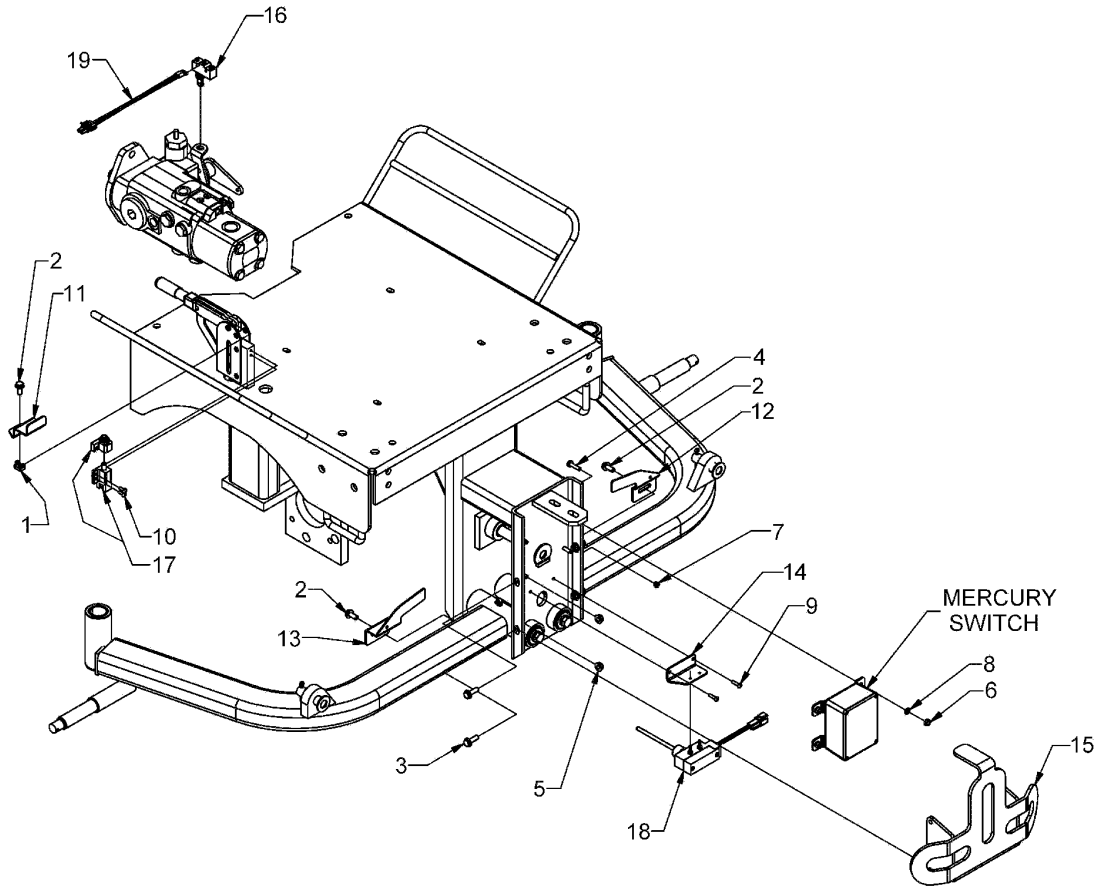

Number	Part Number	Name	Quantity
1	31794	NUT	1,000
2	31851	BOLT	1,000
3	31766	BOLT	1,000
4	33149	SCREW 1/4-20X1	1,000
5	33007	NUT 5/16-18	1,000
6	33009	NUT 1/4-20	1,000
7	33020	NUT	1,000
8	33024	WASHER 1/4 LOCK	1,000
9	33155	SCREW 10-24X0,75	1,000
10	33045	SCREW	1,000
11	33197	SAFETY SWITCH STOP	1,000
12	33085	BRACKET	1,000
13	33086	BRACKET	1,000
14	33199	SWITCH BRACKET	1,000
15	33209	BUMPER	1,000
16	33217	SECURITY SWITCH	1,000
17	31405	SWITCH	1,000
18	33224	SAFETY SWITCH	1,000
19	33223	HARNES NEUTR.SWITC	1,000

A180/27

03/2006