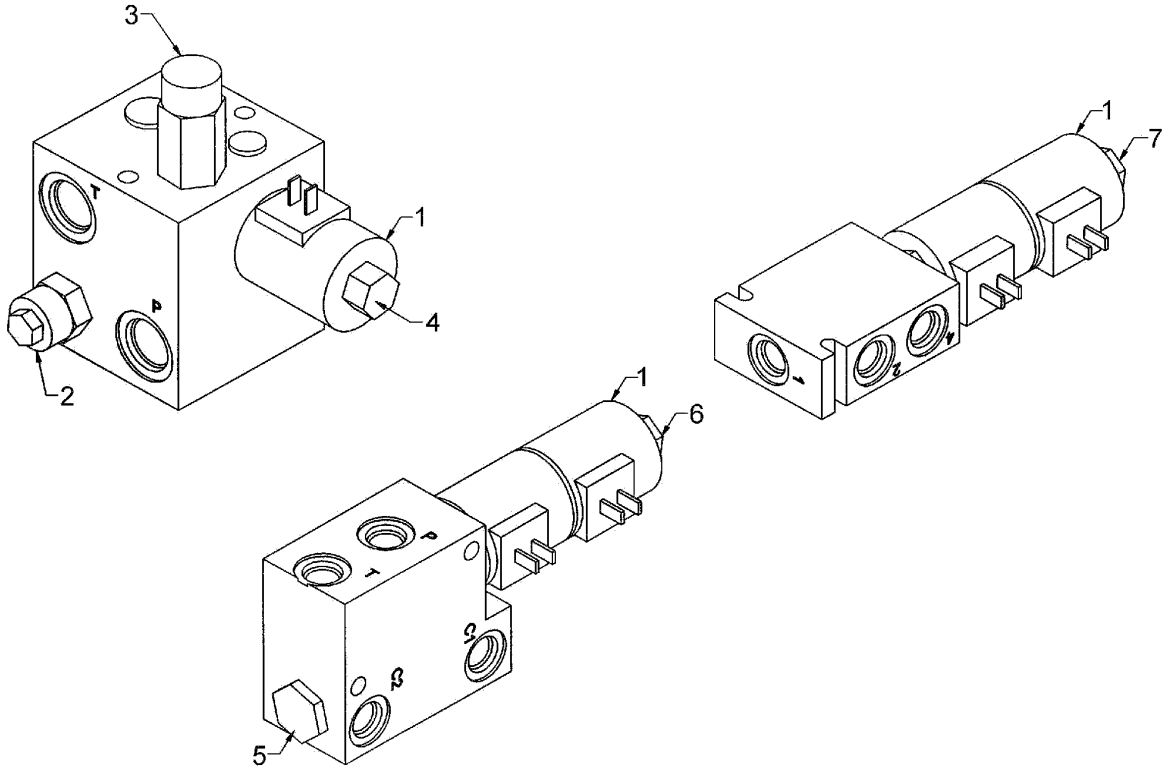

A180/21

03/2006

Number	Part Number	Name	Quantity
1	31929	CYLINDER	1,000
2	31928	CYLINDER	1,000
3	31870	CYLINDER 2.5X6.56	1,000
4	31921	CYLINDER	1,000
5	33133	SEAL KIT	1,000
6	31930	SEAL KIT	1,000
7	31926	SEAL KIT	1,000
8	31922	SEAL KIT 4C0441	1,000
9	31931	RETAINING RING	1,000
10	31932	RETAINING RING	1,000
11	31927	RETAINING RING	1,000
12	31923	CYLINDER WIRE	1,000