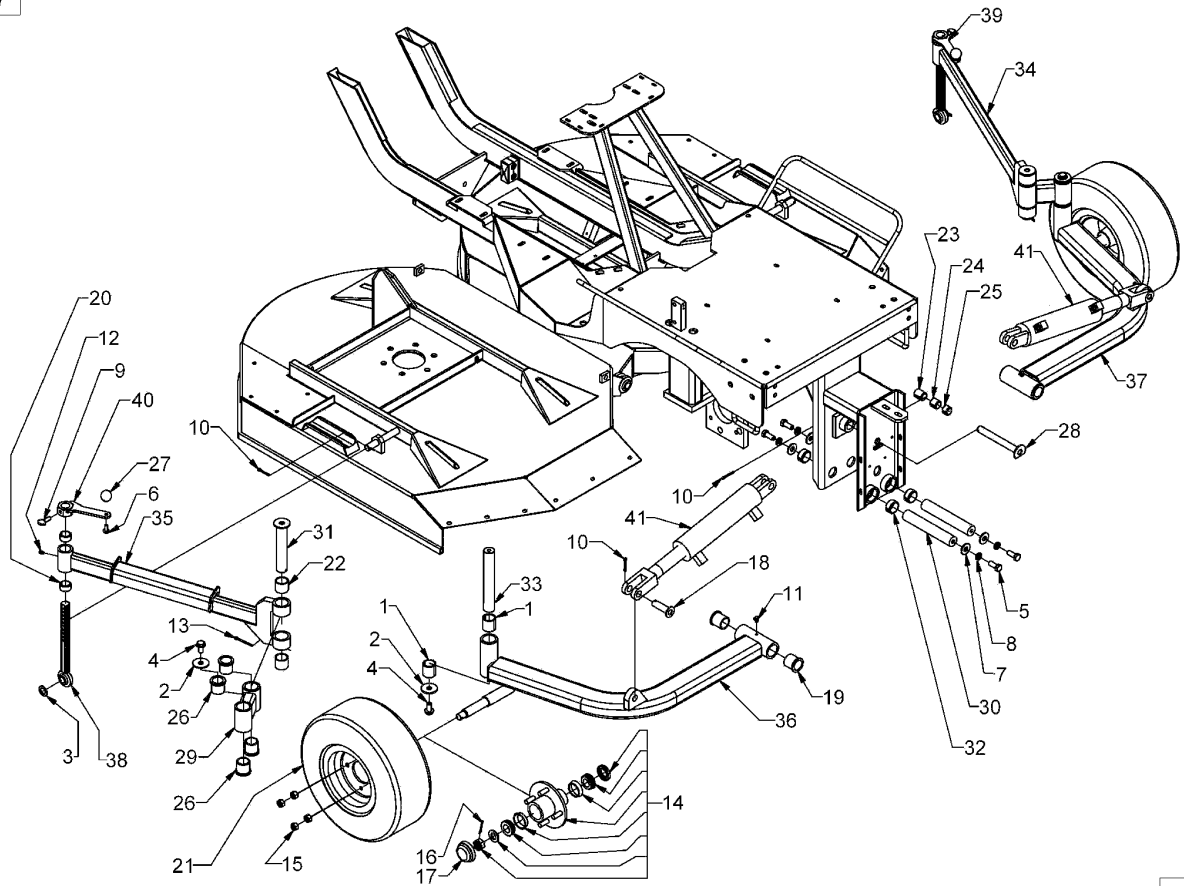

A180/7

03/2006

Number	Part Number	Name	Quantity
1	31864	BOLT	1,000
2	33264	SCREW	1,000
3	31776	BOLT 1/2-13X1.75	1,000
4	31768	BOLT 3/8-16X1	1,000
5	31963	BLADE SCREW	1,000
6	33012	NUT	1,000
7	33018	NUT	1,000
8	33022	NUT	1,000
9	33023	WASHER	1,000
10	33153	WASHER 7/16	1,000
11	33028	WASHER	1,000
12	33029	PIN	1,000
13	33038	ROLL PIN 1/4X1.5	1,000
14	MC180	SET 4 BLADES - A180	1,000
15	33204	RIGHT ARM	1,000
16	31953	BOLT SET	1,000
17	31783	BOLT	1,000
18	33021	NUT	1,000
19	33205	LEFT ARM	1,000
20	33048	BLADE MOUNT BUSHING	1,000
21	31841	GREASE ZERK 1/4-28	1,000
22	31961	KEY	1,000
23	33046	PIN 14-13	1,000
24	31964	WHEEL	1,000
25	33052	BUSHING	1,000
26	33185	PROTECTIVE COATING	1,000
27	33100	BUSHING	1,000
28	31954	ENGINE COUPLING	1,000
29	31962	BLADE WASHER	1,000
30	31950	BLADE BODY	1,000
31	31955	BLADE COUPLING	1,000
32	33193	RIGHT LEVER	1,000
33	33194	LEFT LEVER	1,000
34	33195	CUT.DECK RIGHT	1,000
35	33196	CUT.DECK LEFT	1,000
36	33097	DUST CAP	1,000
37	33202	HOLDER	1,000
38	33203	SCREW.AXLE	1,000