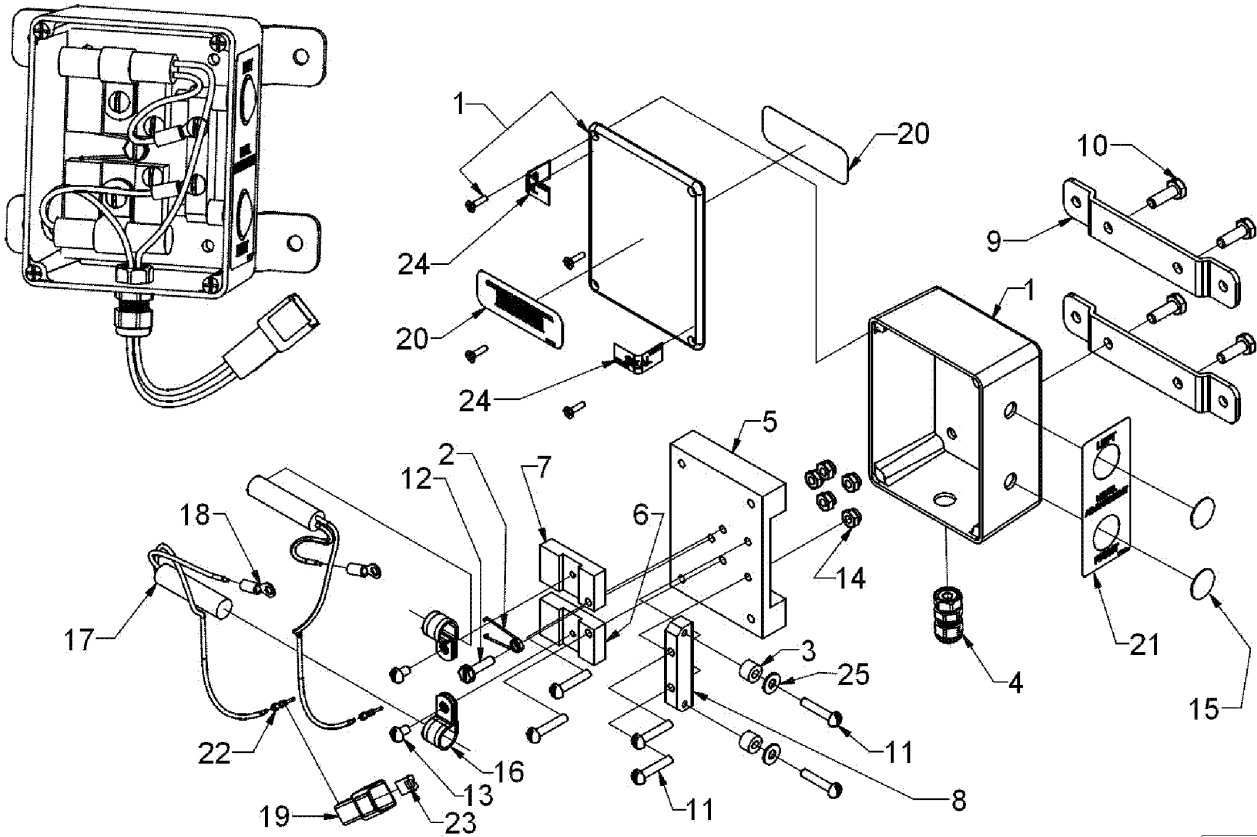

A180/24

03/2006

Number	Part Number	Name	Quantity
1	33219	RELAY ELECTR.WIRING	1,000
2	33220	INSTR.PANEL WIRING	1,000
3	33221	REAR ELECT.WIRING	1,000
4	33222	FRONT ELECTR.WIRING	1,000