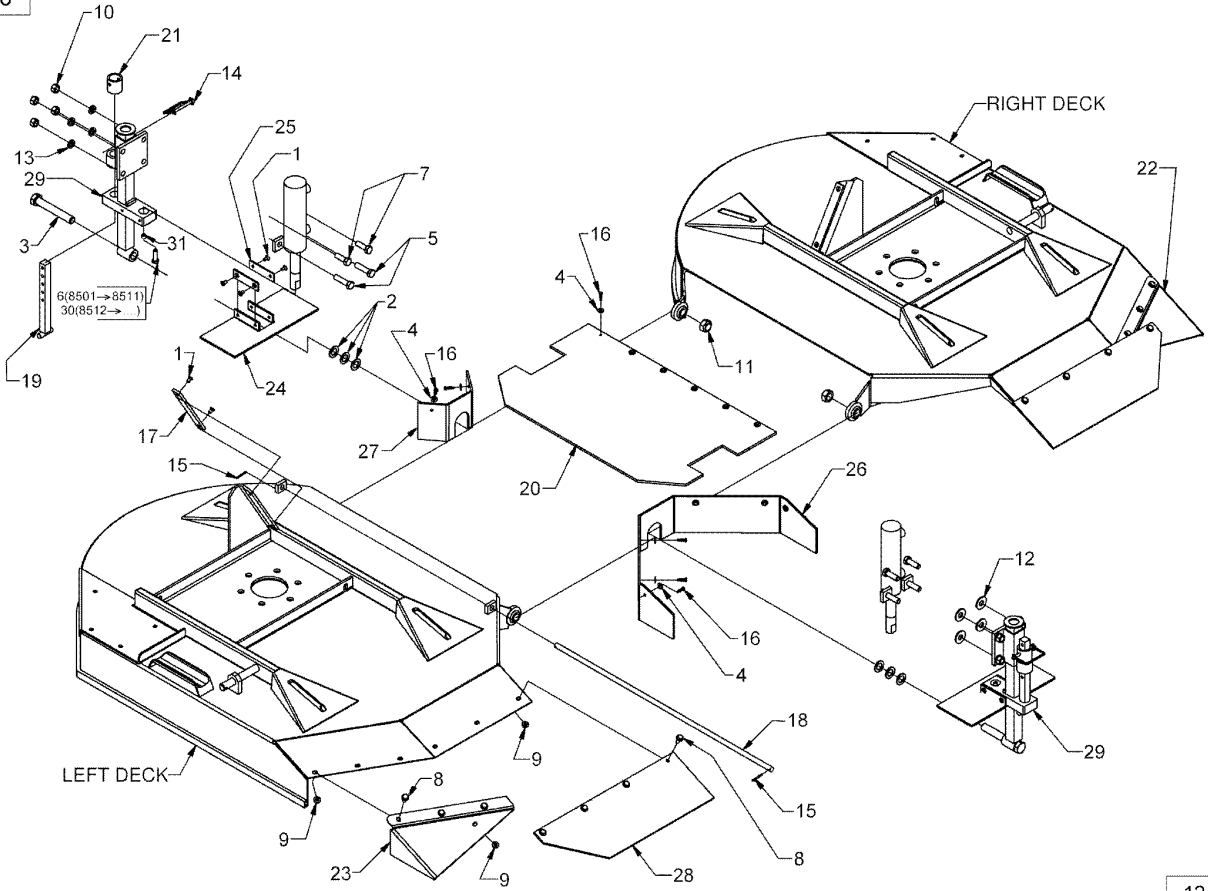

A180/6

12/2007

Number	Part Number	Name	Quantity
1	31866	BUSHING 1.5X1.25	1,000
2	31865	WASHER	1,000
3	31784	WASHER	1,000
4	31864	BOLT	1,000
5	31787	BOLT 1/2-13X1.0	1,000
6	31851	BOLT	1,000
7	31877	WASHER	1,000
8	31823	WASHER 1/2 LOCK	1,000
9	31849	THUMB SCREW	1,000
10	31879	PIN	1,000
11	33039	GREASE NIPPEL	1,000
12	31841	GREASE ZERK 1/4-28	1,000
13	33041	PIN 3-16X2	1,000
14	31882	HUB ASSEMBLY	1,000
15	33014	NUT 1/2-20 LUG	1,000
16	31880	PIN	1,000
17	31881	DUST CAP 1428600	1,000
18	31869	PIN	1,000
19	31868	BUSHING	1,000
20	31854	BUSHING	1,000
21	31970	STAB.WHEEL	1,000
22	31860	BUSHING	1,000
23	31871	BUSHING	1,000
24	31872	BUSHING	1,000
25	31873	BUSHING	1,000
26	31863	BUSHING 2024-24	1,000
27	31850	KNOB	1,000
28	31874	PIN	1,000
29	31862	EQUALIZER ARM ASSY	1,000
30	31875	PIN	1,000
31	31861	PIN	1,000
32	31878	BUSHING	1,000
33	31867	VERTICAL SHAFT	1,000
34	31859	ARM	1,000
35	31858	ARM	1,000
36	31965	LEFT STAB. ARM	1,000
37	31966	RIGHT STAB.ARM	1,000
38	31855	SLIDE ASSY.	1,000
39	31847	RIGHT HANDLE	1,000
40	31848	LEFT HANDLE	1,000
41	31870	CYLINDER 2.5X6.56	1,000