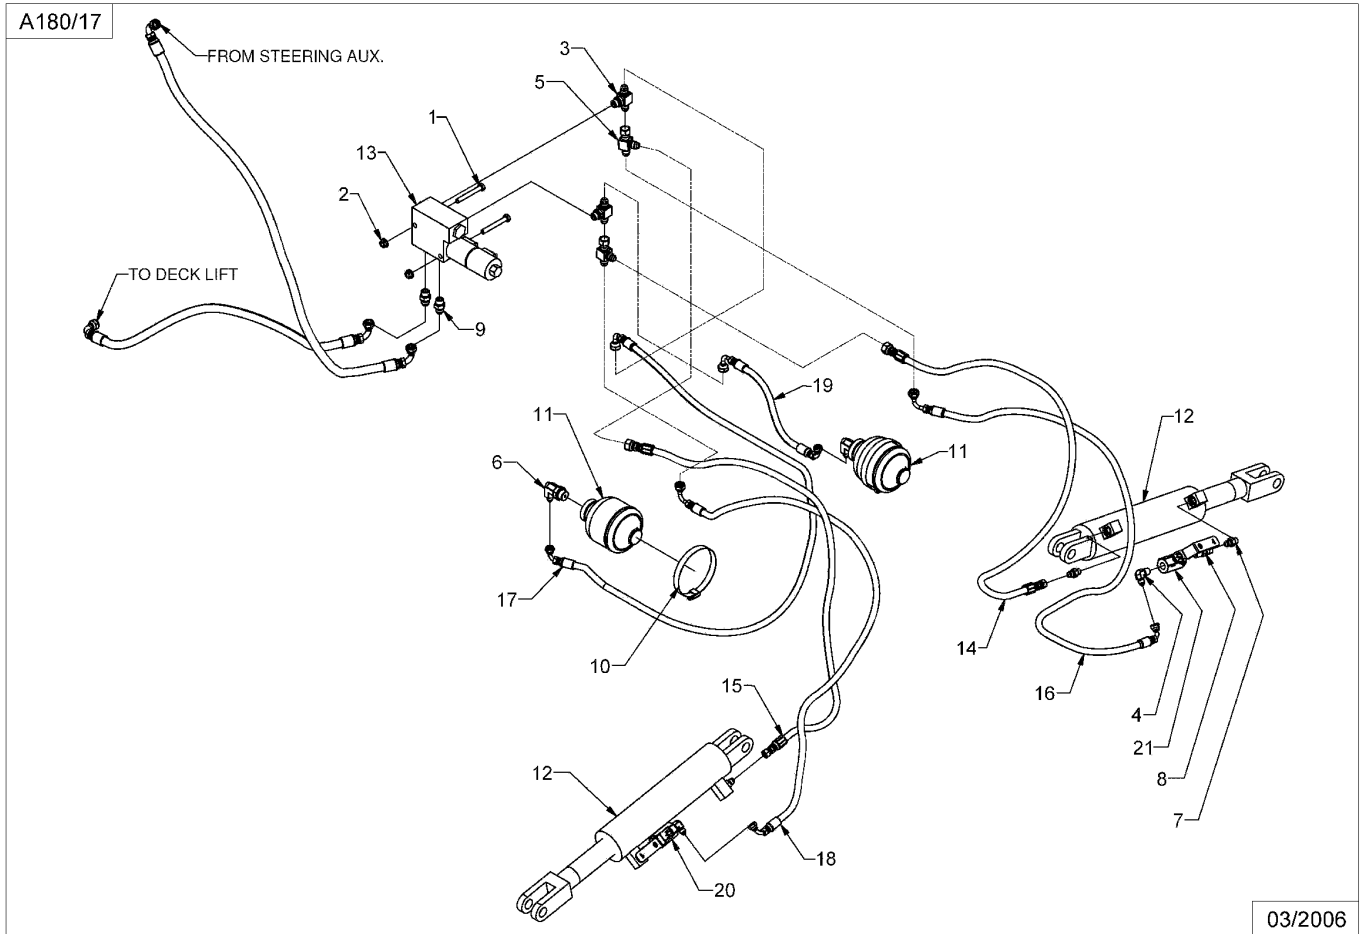

A180/2

03/2006

Number	Part Number	Name	Quantity
1	31892	ROLL PIN	1,000
2	31889	CLIP E-CLIP E-025	1,000
3	33001	BOLT	1,000
4	33015	NUT 1/4-28	1,000
5	33020	NUT	1,000
6	31891	NUT 1/4-28 LOCK	1,000
7	33101	WIRE SEAL	1,000
8	33102	CLIP	1,000
9	33040	SCREW 10X24X1	1,000
10	31890	BEARING	1,000
11	31888	THROTTLE CABLE	1,000
12	31893	FOOT PEDAL ASSY	1,000
13	33069	BRACKET	1,000
14	31895	TRACTION LEVER	1,000
15	31894	TRACTION PAD	1,000
16	33121	LINKAGE	1,000

A180/16

STEERING SYSTEM

VIEW FROM BOTTOM

03/2006

Number	Part Number	Name	Quantity
1	33148	SCREW 5/16-18X2,5	1,000
2	33007	NUT 5/16-18	1,000
3	31918	ADAPT.6MJ/6MJ/6MB	1,000
4	33158	ADAPTER 4MJ/4MP90	1,000
5	33159	ADAPT.6MJ/6FJX/6MJ	1,000
6	33160	ADAPTER 4MJ/8MB90	1,000
7	33161	ADAPTER 4MJ/4MB	1,000
8	33163	ADAPTER 4FJX/4MP	1,000
9	31933	ADAPTER 6MJ-6MB	1,000
10	33169	CLAMP	1,000
11	33171	ACCUMULATOR	1,000
12	31870	CYLINDER 2.5X6.56	1,000
13	31924	VALVE	1,000
14	31715	HOSE VAL./CYL.RGHT	1,000
15	31716	HOSE C2/CYL.LEFT	1,000
16	31717	HOSE VAL/ACCU	1,000
17	31718	HOSE C2/CYL.RGHT	1,000
18	31719	HOSE VAL./CYL.LEFT	1,000
19	31721	HOSE VAL/ACCU.	1,000
20	33214	VALVE	1,000
21	33215	VALVE	1,000