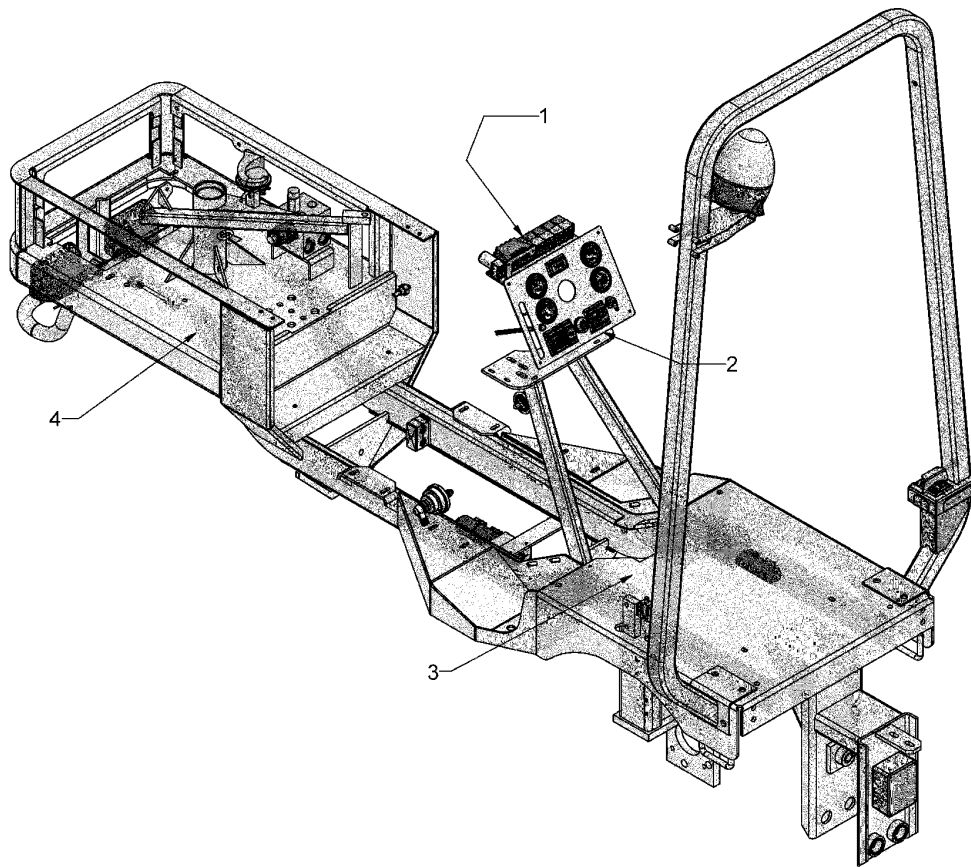

A180/25

03/2006

Number	Part Number	Name	Quantity
1	52779	HOUR METER	1,000
2	31759	OIL PRESSURE GAUGE	1,000
3	31757	INDICATOR LIGHT	1,000
4	31760	VOLT METER	1,000
5	31758	TEMPERATURE GAUGE	1,000
6	31761	IGNITION SWITCH	1,000
7	33216	KEY	1,000
8	29273	EXT. FRAME	1,000
9	33113	SWITCH MOUNT MIDDLE	1,000
10	29624	BLINKER UNIT	1,000
11	29274	MOUNTING FRAME	1,000
12	52494	SWITCH	1,000
13	52495	SWITCH ON/OFF/ON	1,000
14	29299	SWICH ON/OFF/ON C11	1,000
15	29262	SWITCH ON/OFF/ON R	1,000
16	52497	SWITCH ON/OFF LIGHT	1,000
17	29260	SWITCH ON/OFF/ON V	1,000
19	52496	SWITCH ON/OFF/ON	1,000