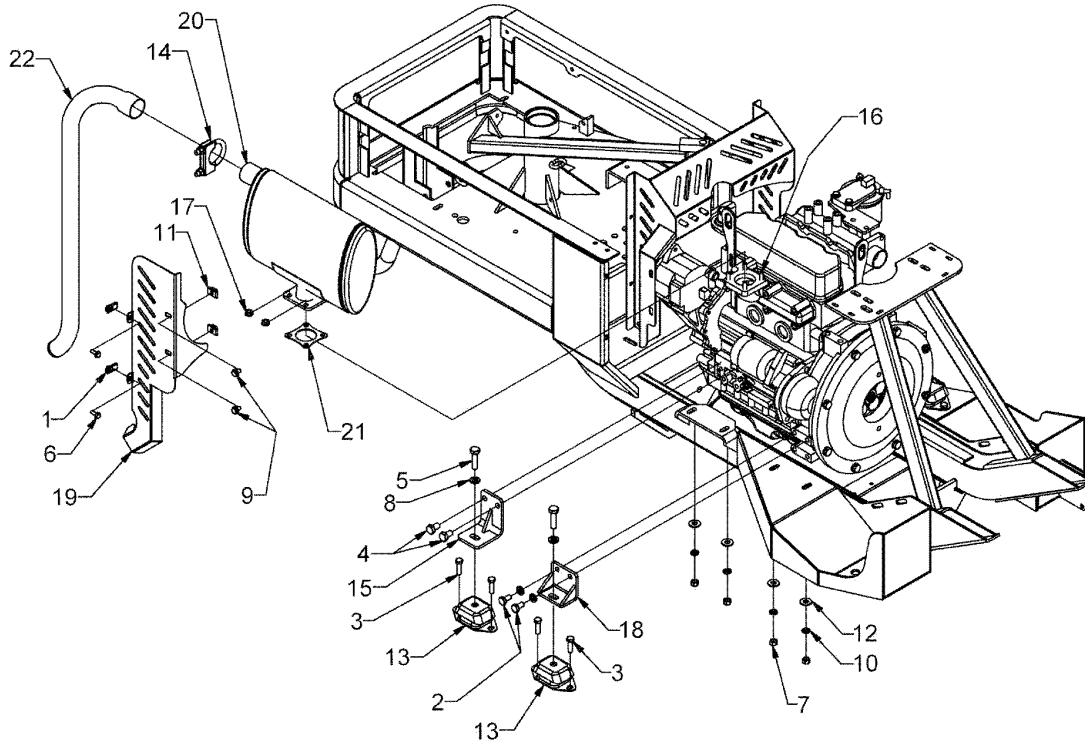

Number	Part Number	Name	Quantity
1	31983	CLIPS NUT	1,000
2	31824	BOLT	1,000
3	31821	BOLT 3/8-16X1,25	1,000
4	31817	BOLT	1,000
5	31822	BOLT	1,000
6	33000	BOLT 1/4-20X0.75	1,000
7	31820	NUT 3/8-16 GR.2	1,000
8	31823	WASHER 1/2 LOCK	1,000
9	31773	BOLT 5/1-18X0.5	1,000
10	31826	WASHER 3/8 LOCK	1,000
11	33013	NUT	1,000
12	33154	WASHER 3/8	1,000
13	31816	MOTOR MOUNT	1,000
14	33253	EXHAUST COLLAR	1,000
15	31818	BRACKET	1,000
16	33070	EXHAUST FLANGE STUD	1,000
17	33007	NUT 5/16-18	1,000
18	31819	BRACKET	1,000
19	33255	HEAT PROTECTION	1,000
20	33252	EXHAUST SILENCER	1,000
21	31831	GASKET	1,000
22	33254	EXHAUST JOINING	1,000

A180/29 8501→8511

12/2007