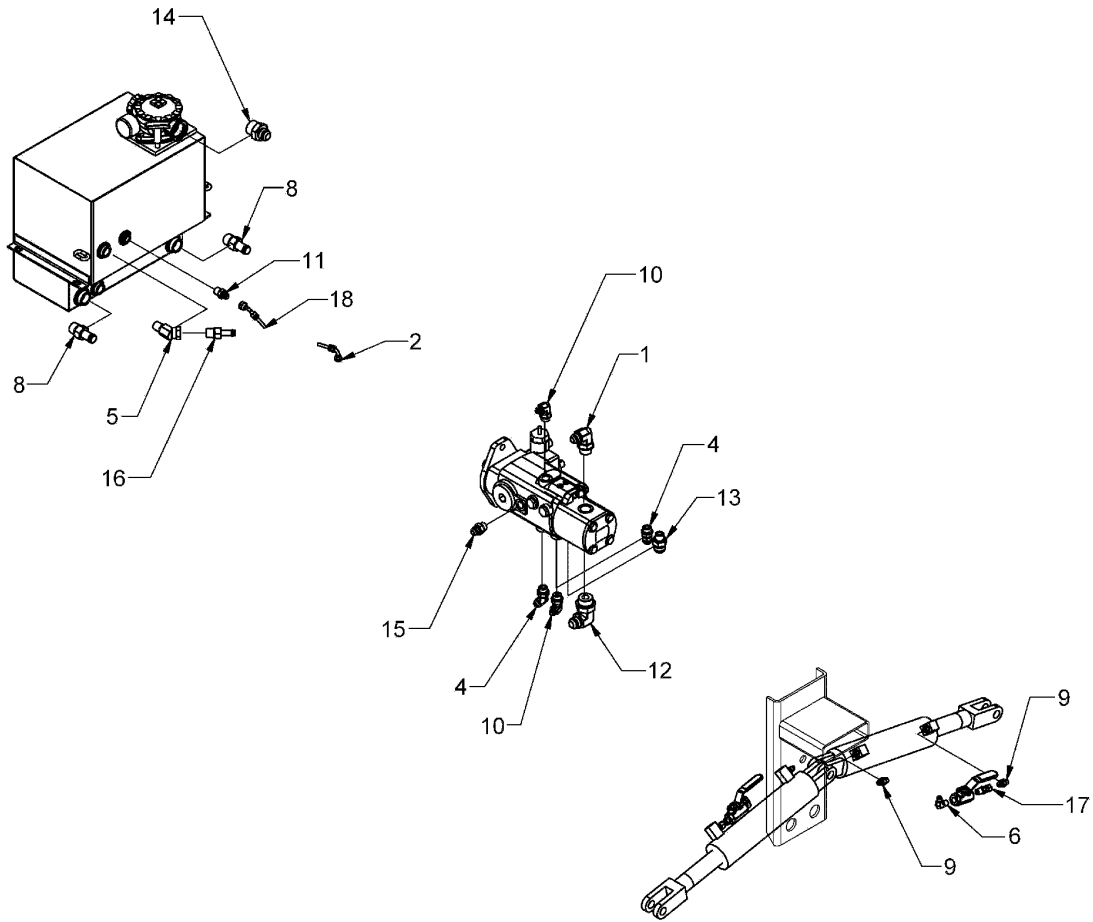

A180/19

03/2006

Number	Part Number	Name	Quantity
1	31918	ADAPT.6MJ/6MJ/6MB	1,000
2	33157	ADAPTER 8MJ/8MJ	1,000
3	33032	ADAPTER 4MJ-4MJ	1,000
4	33159	ADAPT.6MJ/6FJX/6MJ	1,000
5	33160	ADAPTER 4MJ/8MB90	1,000
6	33162	ADAPTER 10MJ/10MB	1,000
7	31933	ADAPTER 6MJ-6MB	1,000