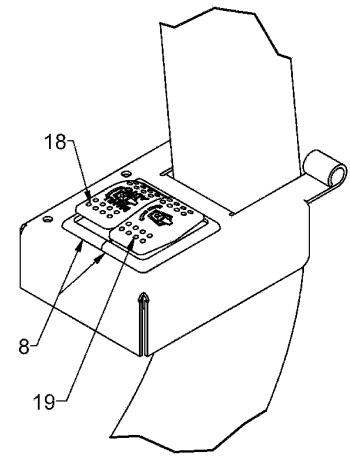

Number	Part Number	Name	Quantity
1	52779	HOUR METER	1,000
2	31759	OIL PRESSURE GAUGE	1,000
3	31757	INDICATOR LIGHT	1,000
4	31760	VOLT METER	1,000
5	31758	TEMPERATURE GAUGE	1,000
6	31761	IGNITION SWITCH	1,000
7	33216	KEY	1,000
8	29273	EXT. FRAME	1,000
9	33113	SWITCH MOUNT MIDDLE	1,000
10	29624	BLINKER UNIT	1,000
11	29274	MOUNTING FRAME	1,000
12	52494	SWITCH	1,000
13	52495	SWITCH ON/OFF/ON	1,000
14	29299	SWICH ON/OFF/ON C11	1,000
15	29262	SWITCH ON/OFF/ON R	1,000
16	52497	SWITCH ON/OFF LIGHT	1,000
17	29260	SWITCH ON/OFF/ON V	1,000
19	52496	SWITCH ON/OFF/ON	1,000

A180/26

03/2006