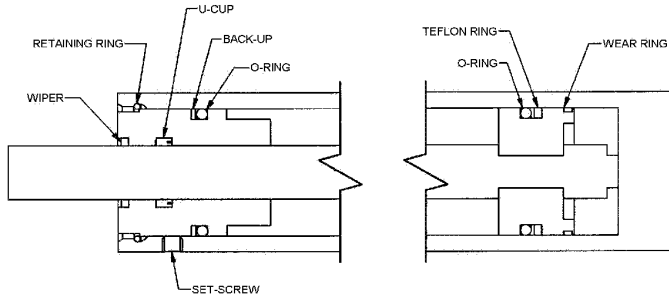

A180/22

CYLINDER / PART NUMBER		SEAL KIT	RETAINING RING
FRONT DECK LIFT	1	5	9
REAR DECK LIFT	2	6	10
LEVELING	3	7	11
STEERING	4	8	12

03/2006