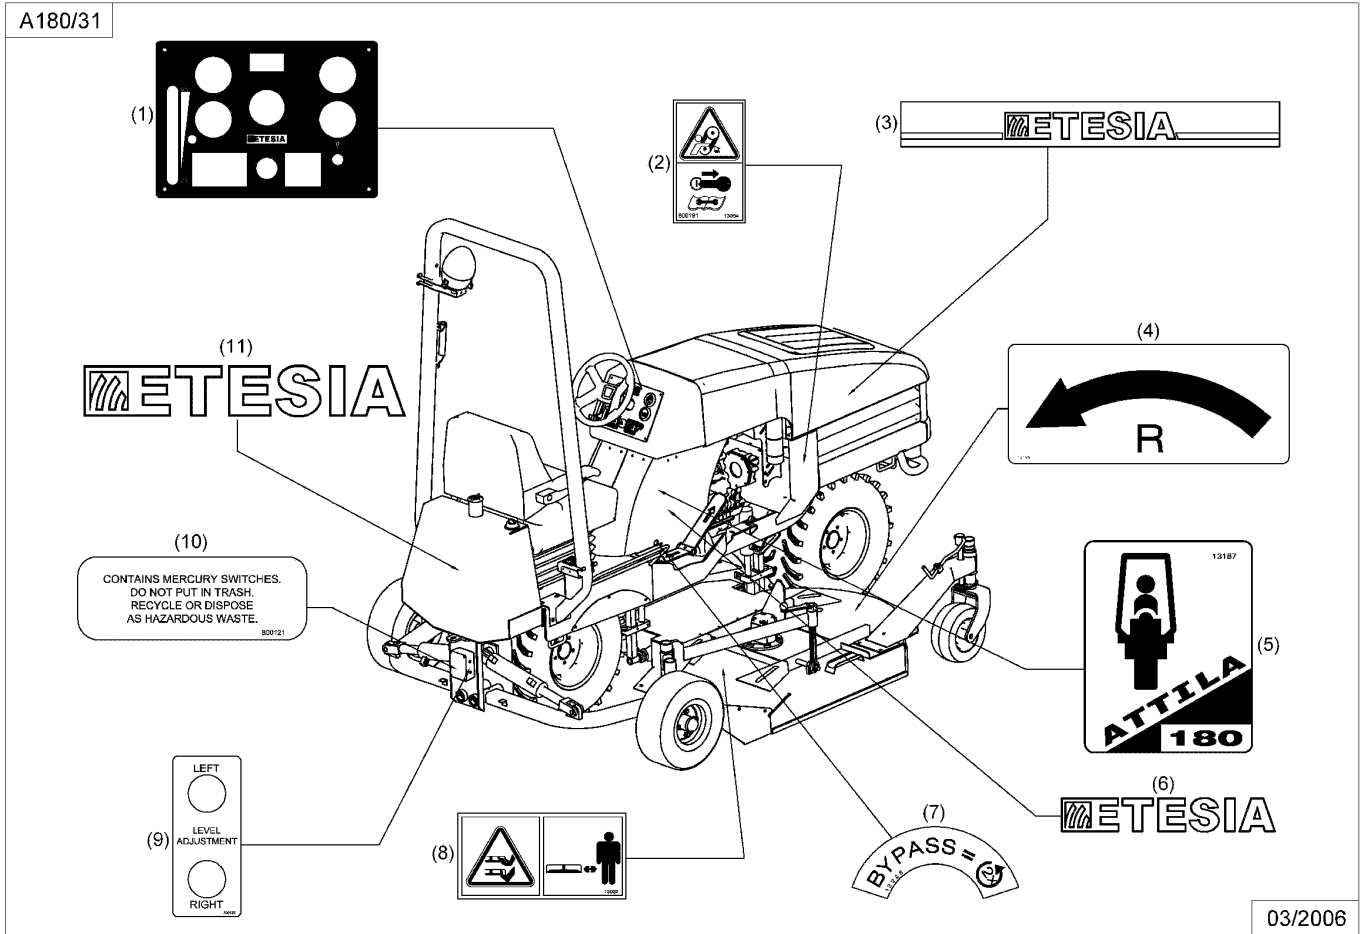

Number	Part Number	Name	Quantity
1	33187	INSTR.BOARD STICKER	1,000
2	13064	STICKER COLER OPEN	1,000
3	13134	ENGINE COVER LABEL	1,000
4	13195	STICKER-ARROW RIGHT	1,000
5	13187	STICKER"ATTILA 180"	1,000
6	13086	STICKER ETESIA	1,000
7	13228	STICKER BY-PASS	1,000
8	13062	STICKER CUT-DECK	1,000
9	33183	STICKER	1,000
10	33184	STICKER	1,000
11	13085	STICKER ETESIA	1,000

A180/31