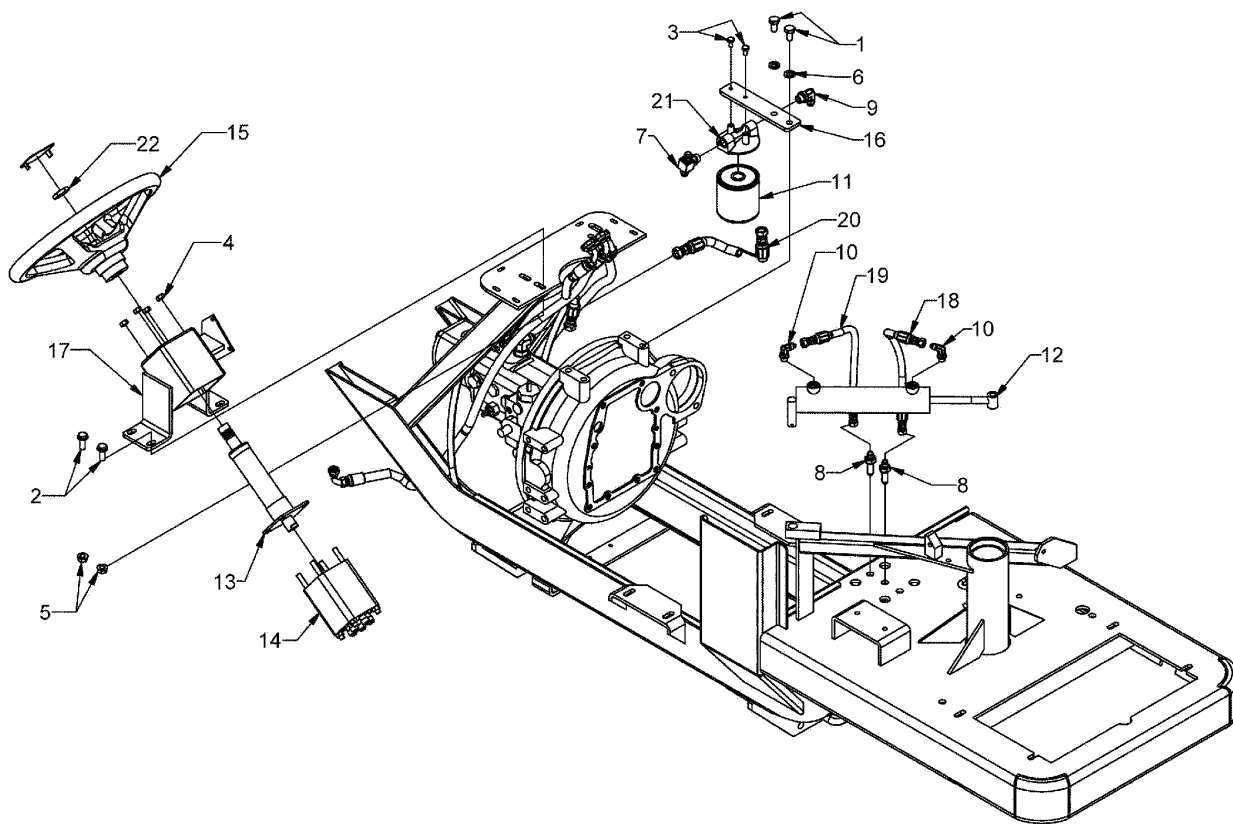

A180/15

03/2006

Number	Part Number	Name	Quantity
1	31713	HOSE STEER./VALVE	1,000
2	31733	HOSE PUMP/PUMP	1,000
3	31708	HOSE STEER./ADAPTER	1,000
4	31707	HOSE STEER./ADAPTER	1,000
5	31735	HOSE FIL/STEER.	1,000