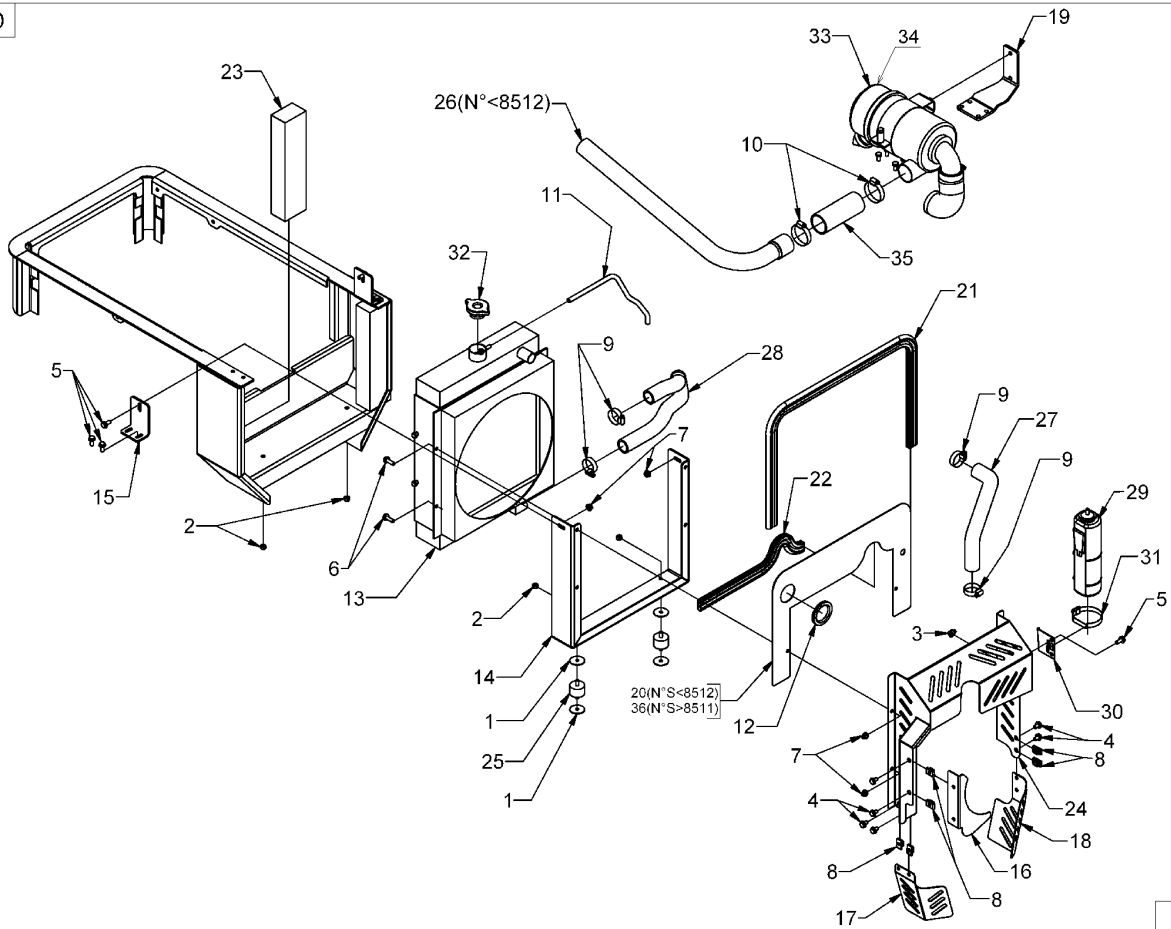

Number	Part Number	Name	Quantity
1	31782	WASHER	1,000
2	33146	STOPMUTTER M8X1,25	1,000
3	31794	NUT	1,000
4	31773	BOLT 5/1-18X0.5	1,000
5	31851	BOLT	1,000
6	31766	BOLT	1,000
7	33007	NUT 5/16-18	1,000
8	33013	NUT	1,000
9	31749	CLAMP HOSE	1,000
10	31748	CLAMP HOSE	1,000
11	33065	5/16 ID HOSE	1,000
12	33066	INLET TUBE LINER	1,000
13	33067	RADIATOR	1,000
14	33071	RADIATOR MOUNT	1,000
15	33072	BRACKET	1,000
16	33076	BELT SHIELD	1,000
17	33081	GRID LOW.LEFT	1,000
18	33082	GRID LOW.RGHT	1,000
19	33087	AIR CLEANER BRACKET	1,000
20	33088	EXHAUST FLANGE STUD	1,000
21	33089	BAFFLE SEAL UPPER	1,000
22	33090	BAFFLE SEAL LOWER	1,000
23	33091	FOAM SEAL	1,000
24	33105	FAN SHIELD WELDMENT	1,000
25	33225	SILENTBLOC	1,000
26	31741	AIR INLET TUBE	1,000
27	31742	RADIATOR HOSE, TOP	1,000
28	31743	RADIATOR HOSE	1,000
29	31744	SUBTANK, RESERVOIR	1,000
30	31745	SUBTANK BRACKET	1,000
31	31746	CLAMP, SUBTANK	1,000
32	31740	RADIATOR CAP	1,000
33	31739	AIR FILTER ASSY.	1,000
34	31967	ENGINE AIR FILTER	1,000
35	31747	INLET HOSE	1,000
36	33250	STEEL DEFLECTOR	1,000

A180/30

04/2010