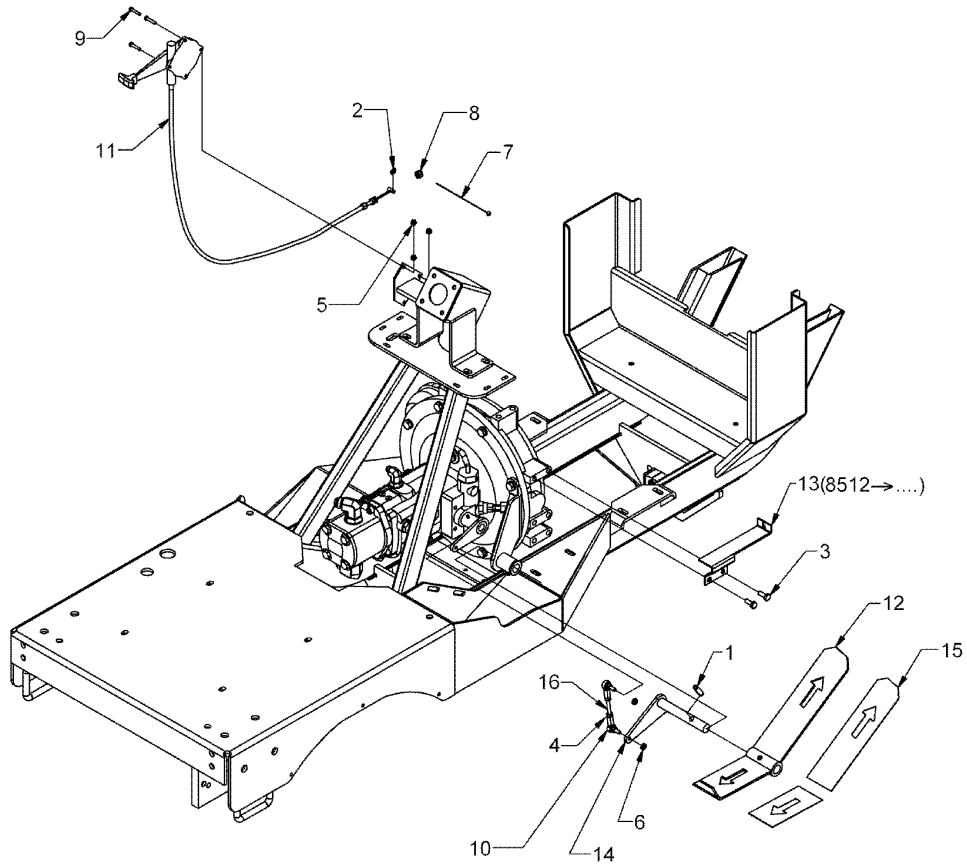

A180/3

12/2007

Number	Part Number	Name	Quantity
1	31790	WASHER	1,000
2	31793	BOLT 1/2-13X2.0	1,000
3	31821	BOLT 3/8-16X1,25	1,000
4	31977	WHEEL SCREW	1,000
5	31770	BOLT 3/8-16X2.50	1,000
6	33008	NUT SLOTTED .75-10	1,000
7	33016	NUT 3/8-16	1,000
8	31845	NUT SLOTTED 1.0-20	1,000
9	31738	PIN	1,000
10	31835	BEARING	1,000
11	31834	SEAL CR29865	1,000
12	31841	GREASE ZERK 1/4-28	1,000
13	31911	COTTER PIN 1/8X1	1,000
14	31836	BEARING CUP 2.5625	1,000
15	31961	KEY	1,000
16	31982	PIN	1,000
17	31843	KEY	1,000
18	33051	BUSHING	1,000
21	31839	SEAL	1,000
22	31837	BEARING CUP	1,000
23	31838	BEARING LOWER	1,000
24	31840	STEERING TOWER	1,000
25	31832	STEERING ARM ASSY	1,000
26	33107	ARM	1,000
27	31844	FRONT WHEEL HUB	1,000