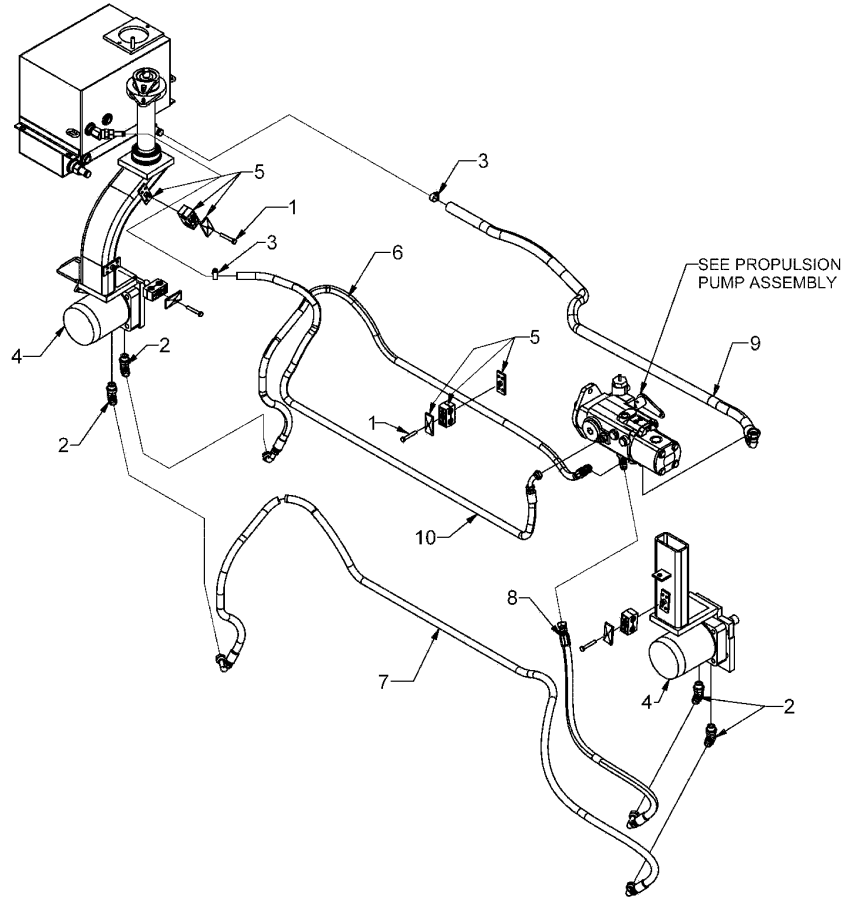

A180/13

03/2006

Number	Part Number	Name	Quantity
1	31988	ROLL PIN 3/16X1.5	1,000
2	31778	BOLT	1,000
3	31777	BOLT 1/4-20X2.25	1,000
4	31772	BOLT 1/2-13X1.5	1,000
5	33004	BOLT	1,000
6	33019	STOP NUT10-120	1,000
7	31877	WASHER	1,000
8	31823	WASHER 1/2 LOCK	1,000
9	33024	WASHER 1/4 LOCK	1,000
10	31826	WASHER 3/8 LOCK	1,000
11	31986	ADAPTER 10MJ-12MB90	1,000
12	31949	ADAPTER 8MB-8MJ45	1,000
13	31984	ADAPTER 6MJ/8MB90	1,000
14	31987	ADAPTER 12MJ-16MB90	1,000
15	31985	ADAPTER 12MJ-8MB	1,000
16	31948	ADAPTER 8MJ-8MB	1,000
17	33039	GREASE NIPPEL	1,000
18	31947	BUSHING	1,000
19	33064	CUTTING DECK	1,000
20	31943	COUPLING	1,000
21	33200	SWITCH BRACKET	1,000
22	33201	STRUT	1,000
23	33206	FOOT PEDAL BRACKET	1,000
24	33207	LEVER	1,000
25	33210	SAFETY SWITCH STOP	1,000
26	33143	O-RING	1,000
27	33130	PUMP DECK DRIVE	1,000
28	31944	PROPULSION PUMP	1,000
29	33265	33265	1,000