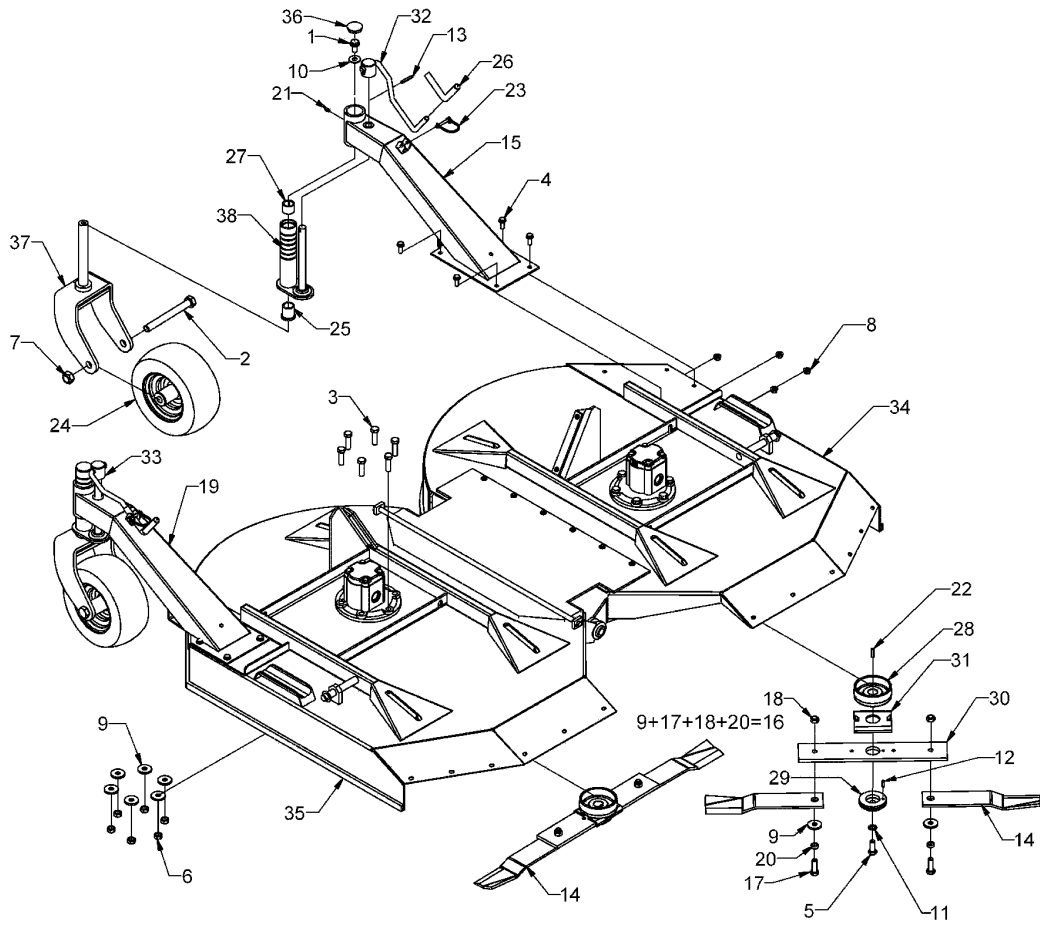

A180/8

03/2006

Number	Part Number	Name	Quantity
1	33152	WASHER 5/16	1,000
2	31788	POP RIVET	1,000
3	31794	NUT	1,000
4	31775	BOLT	1,000
5	31774	BOLT 5/16-18X1.0	1,000
6	31766	BOLT	1,000
7	33006	NUT	1,000
8	33007	NUT 5/16-18	1,000
9	33030	BOLT 5/16-18	1,000
10	31809	HOOD LIFT ARM REAR	1,000
11	31807	LIFT ARM	1,000
12	31806	LIFT ARM	1,000
13	31805	SAFETY CATCH	1,000
14	31808	HOOD LIFT BRACKET	1,000
15	31802	HOOD ATTILA 180	1,000
16	31810	TOP SCREEN	1,000
17	31800	GRILL FRONT	1,000
18	31801	GRILL SIDE RIGHT	1,000
19	31803	GRILL SIDE LEFT	1,000
20	31804	SPRING	1,000