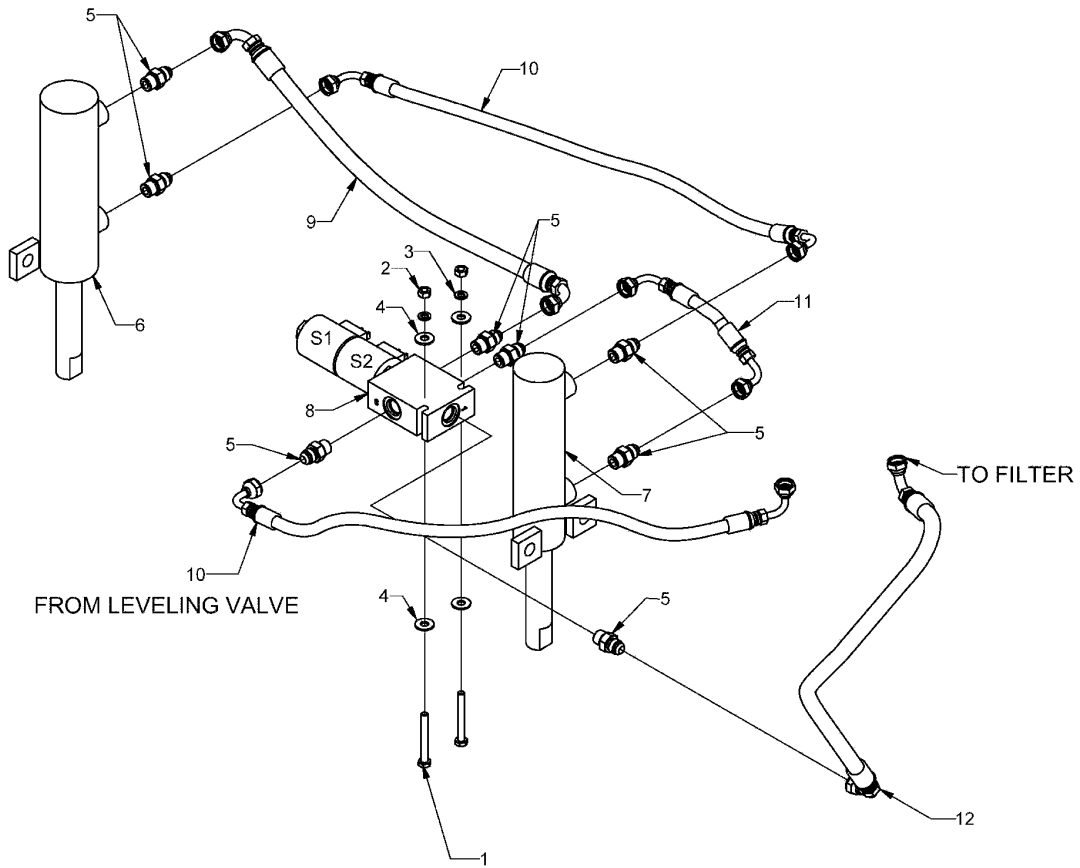

A180/2

03/2006

Number	Part Number	Name	Quantity
1	31892	ROLL PIN	1,000
2	31889	CLIP E-CLIP E-025	1,000
3	33001	BOLT	1,000
4	33015	NUT 1/4-28	1,000
5	33020	NUT	1,000
6	31891	NUT 1/4-28 LOCK	1,000
7	33101	WIRE SEAL	1,000
8	33102	CLIP	1,000
9	33040	SCREW 10X24X1	1,000
10	31890	BEARING	1,000
11	31888	THROTTLE CABLE	1,000
12	31893	FOOT PEDAL ASSY	1,000
13	33069	BRACKET	1,000
14	31895	TRACTION LEVER	1,000
15	31894	TRACTION PAD	1,000
16	33121	LINKAGE	1,000

A180/10

12/2007

Number	Part Number	Name	Quantity
1	33150	SCREW	1,000
2	33151	NUT 5/16-18	1,000
3	31986	ADAPTER 10MJ-12MB90	1,000
4	33157	ADAPTER 8MJ/8MJ	1,000
5	33032	ADAPTER 4MJ-4MJ	1,000
6	33034	ADAPTER 4MJ/4MB90	1,000
7	33162	ADAPTER 10MJ/10MB	1,000
8	33165	ADAPTER 10MB/10MB	1,000
9	31780	CLAMP HOSE	1,000
10	33186	HYD.OIL COOLER	1,000
11	31702	HOSE/CASE DRAIN	1,000
12	31925	VALVE DECK CONTROL	1,000
13	31703	HOSE DECK/COLLER	1,000
14	31704	HOSE VAL/MANIFOLD	1,000
15	31705	HOSE VAL/FR.MANIFOL	1,000
16	31706	HOSE VAL/MANIFOLD	1,000
17	31723	HOSE ENG/ADAPTER	1,000
18	31724	HOSE ENG/ADAPTER	1,000
19	31725	HOSE ENG/ENG	1,000
20	31729	RETURN HOSE ASSY	1,000
21	31730	HOSE BLADE ENGINE	1,000
22	31732	HOSE SUCTION	1,000
23	33213	HOSE	1,000
24	31996	BLADE ENGINE A180	1,000
25	31997	RIGHT BLADE ENGINE	1,000
26	33226	INLINE FILTER	1,000
27	33129	SEAL KIT	1,000

A180/12

03/2006

Number	Part Number	Name	Quantity
1	31798	BOLT 5/16-18X2	1,000
2	33033	ADAPTER 10MJ/10MB90	1,000
3	31780	CLAMP HOSE	1,000
4	31995	MOTOR WHEEL ME29	1,000
5	33211	HOSE CLAMP ASSY	1,000
6	31726	HOSE ENG/PUMP	1,000
7	31727	HOSE WH/WH	1,000
8	31728	HOSE ENG/PUMP	1,000
9	31731	HOSE SUCTION	1,000
10	31734	HOSE PUMP DRAIN	1,000