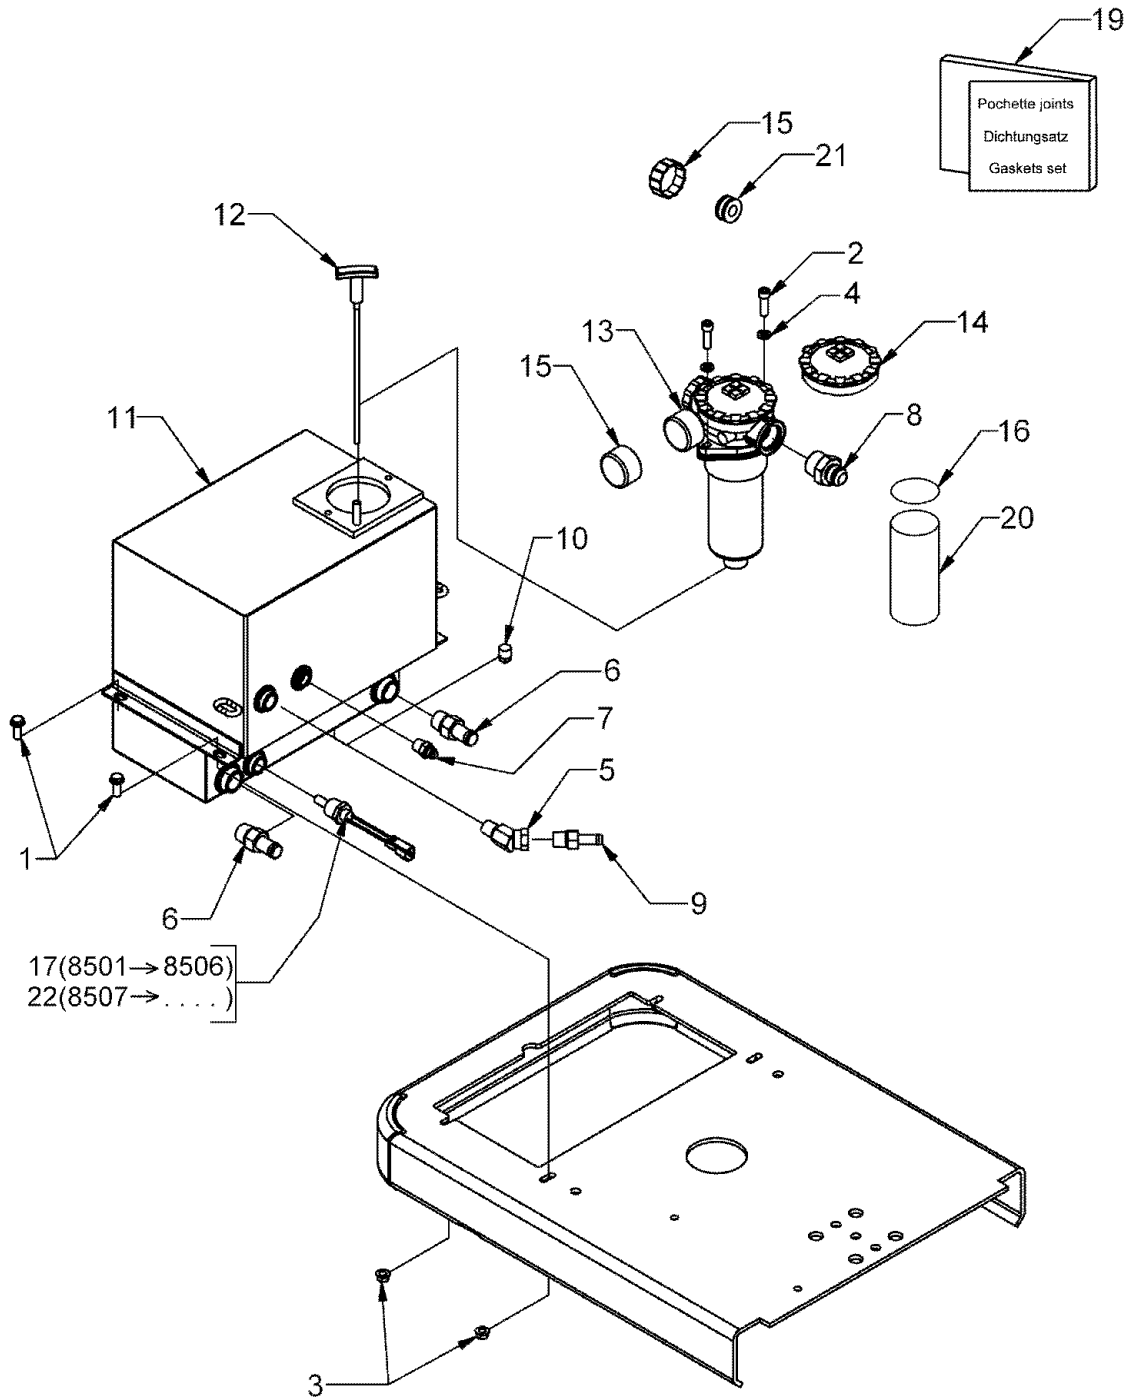

A180/18

12/2007

Number	Part Number	Name	Quantity
1	31986	ADAPTER 10MJ-12MB90	1,000
2	33156	ADAPTER 4G/4FJX90M	1,000
4	31949	ADAPTER 8MB-8MJ45	1,000
5	31940	ADAPTER 8MP/8FPX45	1,000
6	33158	ADAPTER 4MJ/4MP90	1,000
8	31937	ADAPTER 12BH-12MP	1,000
9	33161	ADAPTER 4MJ/4MB	1,000
10	31984	ADAPTER 6MJ/8MB90	1,000
11	31941	ADAPTER 6MJ-6MP	1,000
12	31987	ADAPTER 12MJ-16MB90	1,000
13	31985	ADAPTER 12MJ-8MB	1,000
14	31936	ADAPTER 12MJ-16MB	1,000
15	31948	ADAPTER 8MJ-8MB	1,000
16	31939	ADAPTER 8BH/8MP	1,000
17	33163	ADAPTER 4FJX/4MP	1,000
18	33164	ADAPTER 4C2-6FJX45	1,000