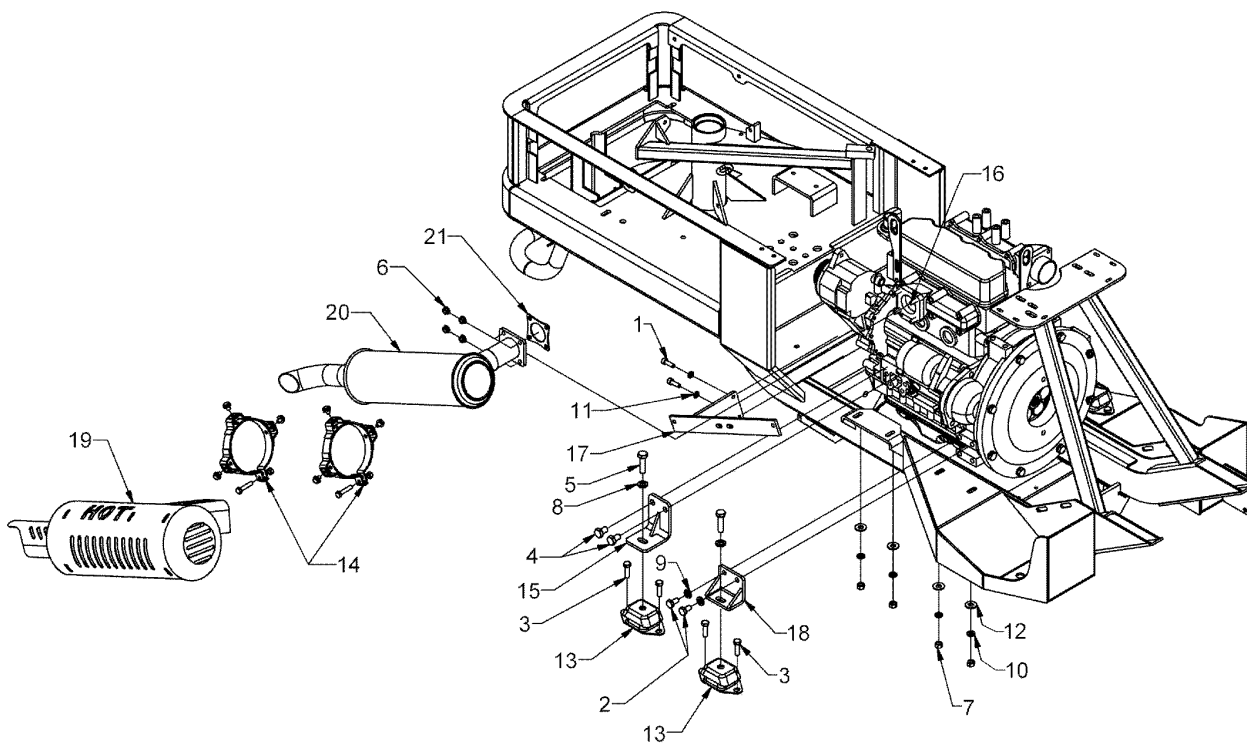

Number	Part Number	Name	Quantity
1	31789	BOLT M8 X1.25X25	1,000
2	31824	BOLT	1,000
3	31821	BOLT 3/8-16X1,25	1,000
4	31817	BOLT	1,000
5	31822	BOLT	1,000
6	33007	NUT 5/16-18	1,000
7	31820	NUT 3/8-16 GR.2	1,000
8	31823	WASHER 1/2 LOCK	1,000
9	31825	WASHER 7/16"	1,000
10	31826	WASHER 3/8 LOCK	1,000
11	33026	WASHER 5/19 LOCK	1,000
12	33154	WASHER 3/8	1,000
13	31816	MOTOR MOUNT	1,000
14	31829	BRACKET	1,000
15	31818	BRACKET	1,000
16	33070	EXHAUST FLANGE STUD	1,000
17	33098	MUFFLER MOUNT	1,000
18	31819	BRACKET	1,000
19	31830	HEAT SHIELD	1,000
20	31827	MUFFLER ASS.	1,000
21	31831	GASKET	1,000

A180/28 8512 → . . .

12/2007