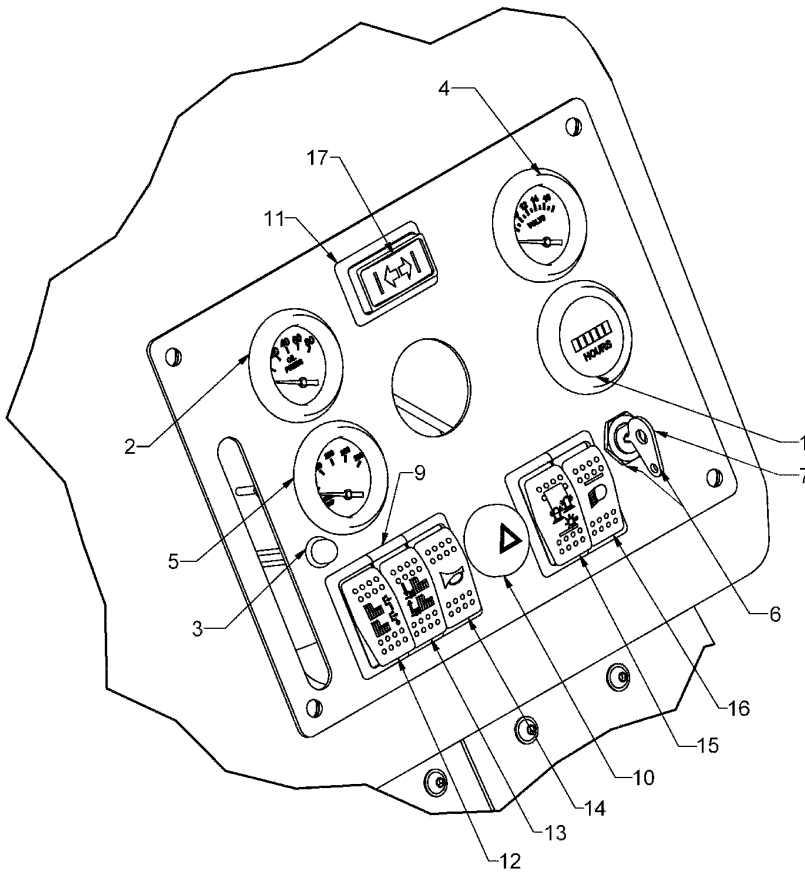

Number	Part Number	Name	Quantity
1	52779	HOUR METER	1,000
2	31759	OIL PRESSURE GAUGE	1,000
3	31757	INDICATOR LIGHT	1,000
4	31760	VOLT METER	1,000
5	31758	TEMPERATURE GAUGE	1,000
6	31761	IGNITION SWITCH	1,000
7	33216	KEY	1,000
8	29273	EXT. FRAME	1,000
9	33113	SWITCH MOUNT MIDDLE	1,000
10	29624	BLINKER UNIT	1,000
11	29274	MOUNTING FRAME	1,000
12	52494	SWITCH	1,000
13	52495	SWITCH ON/OFF/ON	1,000
14	29299	SWICH ON/OFF/ON C11	1,000
15	29262	SWITCH ON/OFF/ON R	1,000
16	52497	SWITCH ON/OFF LIGHT	1,000
17	29260	SWITCH ON/OFF/ON V	1,000
19	52496	SWITCH ON/OFF/ON	1,000

A180/26

03/2006