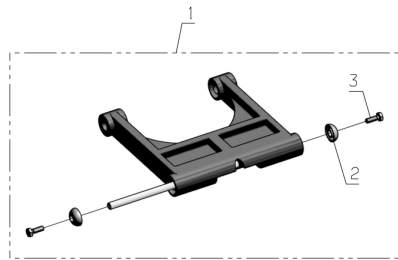

PL01771

01/2015

Number	Part Number	Name	Quantity
1	33348	CUT.HEAD STOP	1,000
2	33345	WASHER	1,000
3	33349	CUT.HEAD AXLE	1,000
4	33343	CUT.HEAD STOP	1,000
5	33604	SCREW	1,000

PL01772

01/2015

Number	Part Number	Name	Quantity
1	33333	CUT. ENGINE	1,000
2	33336	1/2 SHELL	1,000
3	33337	ENG.MASS SLAT	1,000
4	33334	ENGINE PLATE	1,000
5	33338	PROTEC.DEFLECTOR	1,000
6	33335	PROTECTION	1,000
7	33602	SCREW	1,000
8	33601	SCREW	1,000
9	33598	SCREW	1,000
10	33596	SCREW	1,000

PL01773

01/2015

Number	Part Number	Name	Quantity
1	33330	SCREW	1,000
2	33329	CUT.HEIGHT TUBE	1,000
3	33592	KIT STRAP CUT.HEIGH	1,000

PL01774

01/2015

Number	Part Number	Name	Quantity
1	33339	CUT.HEAD BRACKET	1,000
2	33340	PLUG	1,000
3	33341	ARM KIT	1,000
4	33342	ARM KIT + SPRING	1,000

PL01775

09/2011

Number	Part Number	Name	Quantity
1	33341	ARM KIT	1,000
2	33595	PROTECTION CUP	1,000
3	33594	SCREW	1,000

PL01776

01/2015

Number	Part Number	Name	Quantity
1	33342	ARM KIT + SPRING	1,000
2	33595	PROTECTION CUP	1,000
3	33594	SCREW	1,000

PL01777

01/2015

Number	Part Number	Name	Quantity
1	33313	FRONT SUSPENSION	1,000
2	33316	COUNT.BALANCE WEIGH	1,000
3	33317	SEAL	1,000
4	33314	REINFORCING PIECE	1,000
5	33315	WHEEL AXLE	1,000
6	33321	FRONT WHEEL AXLE	1,000
7	33319	INOX BALL BEARING	1,000
8	33320	PLASTIC PROTECTION	1,000