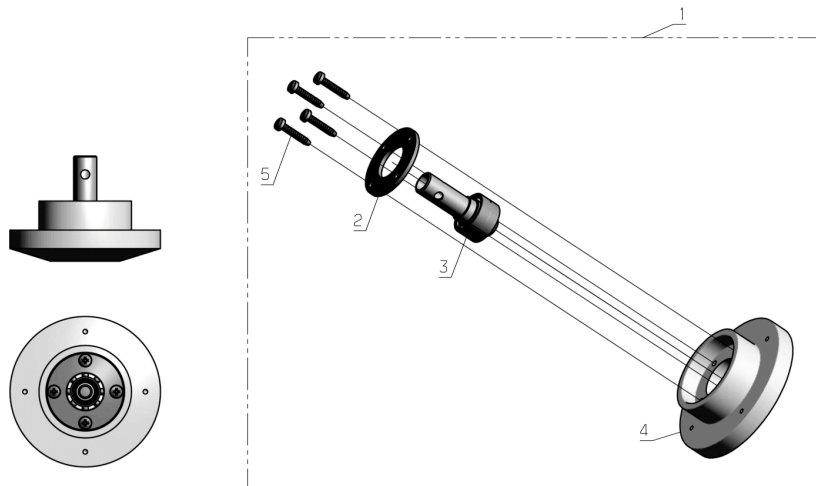

Number	Part Number	Name	Quantity
1	33347	CUT.DISK	1,000
2	33346	15 BLADES KIT	1,000
3	33416	INSERT	1,000
4	33599	SCREW	1,000

PL01770

01/2015

Number	Part Number	Name	Quantity
1	33350	ANTIFRICTION DISK	1,000
2	33344	ANTIFRICTOIN DISQUE	1,000
3	33345	WASHER	1,000
4	33349	CUT.HEAD AXLE	1,000
5	33343	CUT.HEAD STOP	1,000
6	33600	SCREW	1,000

PL01771

01/2015

Number	Part Number	Name	Quantity
1	33348	CUT.HEAD STOP	1,000
2	33345	WASHER	1,000
3	33349	CUT.HEAD AXLE	1,000
4	33343	CUT.HEAD STOP	1,000
5	33604	SCREW	1,000

PL01772

01/2015

Number	Part Number	Name	Quantity
1	33333	CUT. ENGINE	1,000
2	33336	1/2 SHELL	1,000
3	33337	ENG.MASS SLAT	1,000
4	33334	ENGINE PLATE	1,000
5	33338	PROTEC.DEFLECTOR	1,000
6	33335	PROTECTION	1,000
7	33602	SCREW	1,000
8	33601	SCREW	1,000
9	33598	SCREW	1,000
10	33596	SCREW	1,000

PL01773

01/2015

Number	Part Number	Name	Quantity
1	33330	SCREW	1,000
2	33329	CUT.HEIGHT TUBE	1,000
3	33592	KIT STRAP CUT.HEIGH	1,000

PL01774

01/2015

Number	Part Number	Name	Quantity
1	33339	CUT.HEAD BRACKET	1,000
2	33340	PLUG	1,000
3	33341	ARM KIT	1,000
4	33342	ARM KIT + SPRING	1,000

PL01775

09/2011

Number	Part Number	Name	Quantity
1	33341	ARM KIT	1,000
2	33595	PROTECTION CUP	1,000
3	33594	SCREW	1,000

PL01776

01/2015

Number	Part Number	Name	Quantity
1	33342	ARM KIT + SPRING	1,000
2	33595	PROTECTION CUP	1,000
3	33594	SCREW	1,000