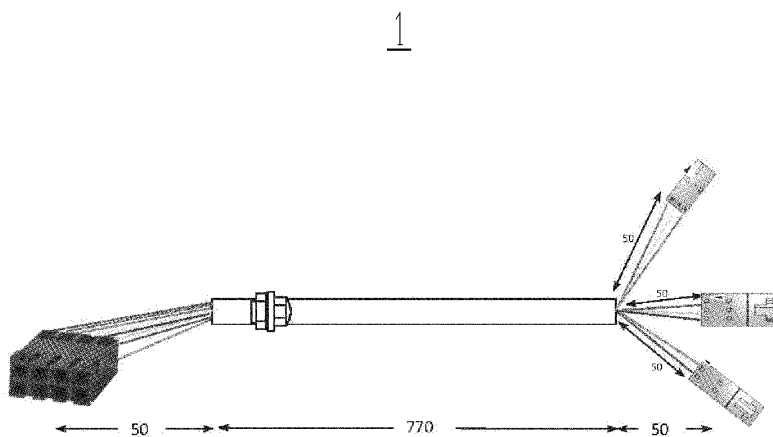

PL02163

06/2014