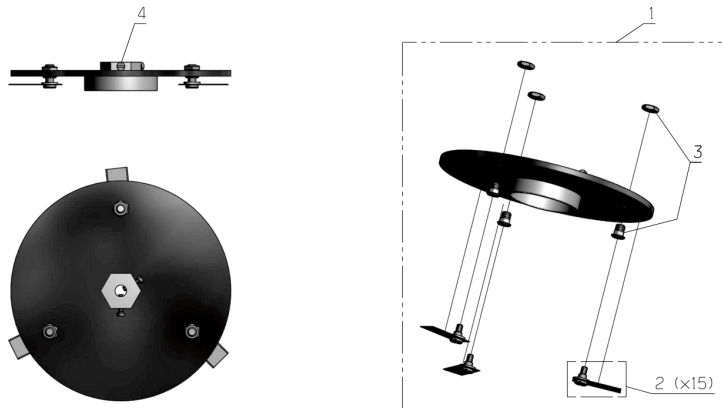

Number	Part Number	Name	Quantity
1	33347	CUT.DISK	1,000
2	33346	15 BLADES KIT	1,000
3	33416	INSERT	1,000
4	33599	SCREW	1,000

PL01770

01/2015

Number	Part Number	Name	Quantity
1	33350	ANTIFRICTION DISK	1,000
2	33344	ANTIFRICTOIN DISQUE	1,000
3	33345	WASHER	1,000
4	33349	CUT.HEAD AXLE	1,000
5	33343	CUT.HEAD STOP	1,000
6	33600	SCREW	1,000

PL01771

01/2015

Number	Part Number	Name	Quantity
1	33348	CUT.HEAD STOP	1,000
2	33345	WASHER	1,000
3	33349	CUT.HEAD AXLE	1,000
4	33343	CUT.HEAD STOP	1,000
5	33604	SCREW	1,000

PL01772

01/2015

Number	Part Number	Name	Quantity
1	33333	CUT. ENGINE	1,000
2	33336	1/2 SHELL	1,000
3	33337	ENG.MASS SLAT	1,000
4	33334	ENGINE PLATE	1,000
5	33338	PROTEC.DEFLECTOR	1,000
6	33335	PROTECTION	1,000
7	33602	SCREW	1,000
8	33601	SCREW	1,000
9	33598	SCREW	1,000
10	33596	SCREW	1,000

PL01773

01/2015

Number	Part Number	Name	Quantity
1	33330	SCREW	1,000
2	33329	CUT.HEIGHT TUBE	1,000
3	33592	KIT STRAP CUT.HEIGH	1,000

PL01774

01/2015

Number	Part Number	Name	Quantity
1	33339	CUT.HEAD BRACKET	1,000
2	33340	PLUG	1,000
3	33341	ARM KIT	1,000
4	33342	ARM KIT + SPRING	1,000