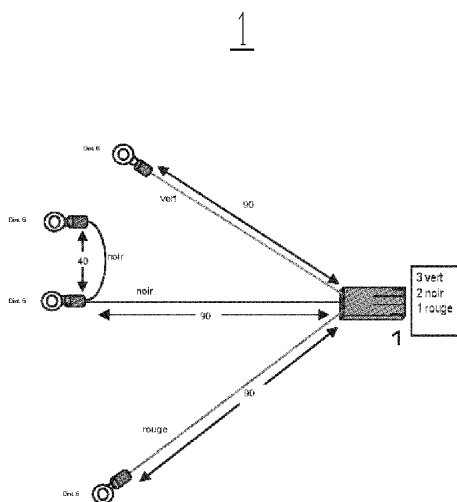

PL02162

06/2014