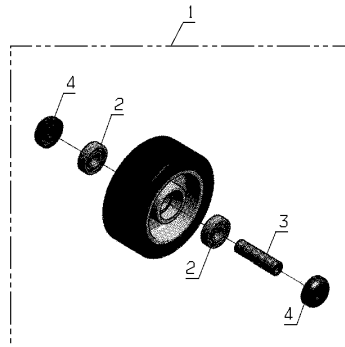

PL01773

01/2015

Number	Part Number	Name	Quantity
1	33330	SCREW	1,000
2	33329	CUT.HEIGHT TUBE	1,000
3	33592	KIT STRAP CUT.HEIGH	1,000

PL01774

01/2015

Number	Part Number	Name	Quantity
1	33339	CUT.HEAD BRACKET	1,000
2	33340	PLUG	1,000
3	33341	ARM KIT	1,000
4	33342	ARM KIT + SPRING	1,000

PL01777

01/2015

Number	Part Number	Name	Quantity
1	33313	FRONT SUSPENSION	1,000
2	33316	COUNT.BALANCE WEIGH	1,000
3	33317	SEAL	1,000
4	33314	REINFORCING PIECE	1,000
5	33315	WHEEL AXLE	1,000
6	33321	FRONT WHEEL AXLE	1,000
7	33319	INOX BALL BEARING	1,000
8	33320	PLASTIC PROTECTION	1,000

PL01778

09/2011

Number	Part Number	Name	Quantity
1	33322	FRONT WHEEL PIVOT	1,000
2	33315	WHEEL AXLE	1,000
3	33317	SEAL	1,000
4	33603	SCREW	1,000

PL01779

01/2015

Number	Part Number	Name	Quantity
1	33318	FRONT WHEEL	1,000
2	33319	INOX BALL BEARING	1,000
3	33321	FRONT WHEEL AXLE	1,000
4	33320	PLASTIC PROTECTION	1,000

PL01780

09/2011

Number	Part Number	Name	Quantity
1	33355	REAR RIM	1,000
2	33356	REAR WHEEL TYRE	1,000
3	33357	SELF-CENTERING HUB	1,000
4	33415	R.WHEEL BOSS+33357	1,000

PL01781

09/2011

Number	Part Number	Name	Quantity
1	33354	WHEEL ENGINE	1,000