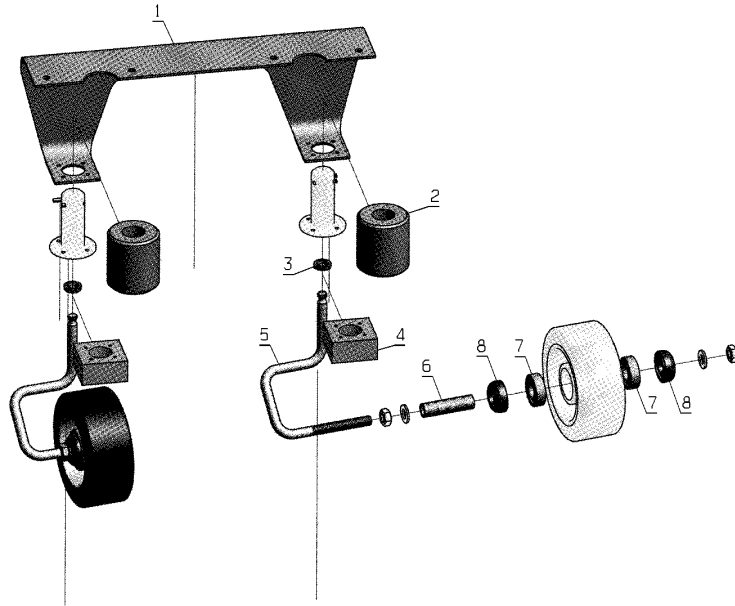

PL01778

09/2011

Number	Part Number	Name	Quantity
1	33322	FRONT WHEEL PIVOT	1,000
2	33315	WHEEL AXLE	1,000
3	33317	SEAL	1,000
4	33603	SCREW	1,000