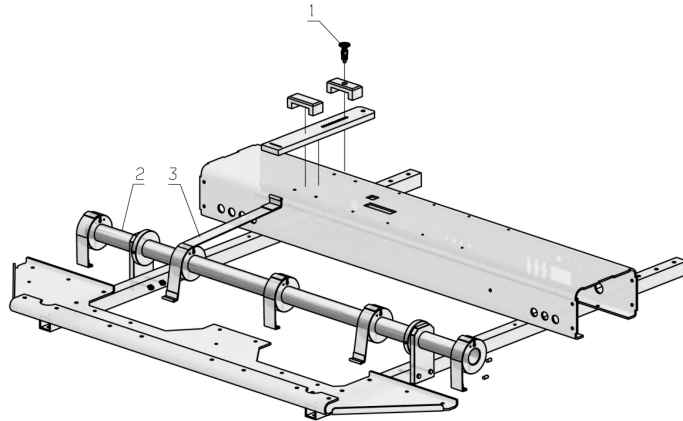

Number	Part Number	Name	Quantity
1	33347	CUT.DISK	1,000
2	33346	15 BLADES KIT	1,000
3	33416	INSERT	1,000
4	33599	SCREW	1,000

PL01770

01/2015

Number	Part Number	Name	Quantity
1	33350	ANTIFRICTION DISK	1,000
2	33344	ANTIFRICTOIN DISQUE	1,000
3	33345	WASHER	1,000
4	33349	CUT.HEAD AXLE	1,000
5	33343	CUT.HEAD STOP	1,000
6	33600	SCREW	1,000

PL01771

01/2015

Number	Part Number	Name	Quantity
1	33348	CUT.HEAD STOP	1,000
2	33345	WASHER	1,000
3	33349	CUT.HEAD AXLE	1,000
4	33343	CUT.HEAD STOP	1,000
5	33604	SCREW	1,000

PL01772

01/2015

Number	Part Number	Name	Quantity
1	33333	CUT. ENGINE	1,000
2	33336	1/2 SHELL	1,000
3	33337	ENG.MASS SLAT	1,000
4	33334	ENGINE PLATE	1,000
5	33338	PROTEC.DEFLECTOR	1,000
6	33335	PROTECTION	1,000
7	33602	SCREW	1,000
8	33601	SCREW	1,000
9	33598	SCREW	1,000
10	33596	SCREW	1,000

PL01773

01/2015

Number	Part Number	Name	Quantity
1	33330	SCREW	1,000
2	33329	CUT.HEIGHT TUBE	1,000
3	33592	KIT STRAP CUT.HEIGH	1,000

PL01774

01/2015

Number	Part Number	Name	Quantity
1	33339	CUT.HEAD BRACKET	1,000
2	33340	PLUG	1,000
3	33341	ARM KIT	1,000
4	33342	ARM KIT + SPRING	1,000

PL01777

01/2015

Number	Part Number	Name	Quantity
1	33313	FRONT SUSPENSION	1,000
2	33316	COUNT.BALANCE WEIGH	1,000
3	33317	SEAL	1,000
4	33314	REINFORCING PIECE	1,000
5	33315	WHEEL AXLE	1,000
6	33321	FRONT WHEEL AXLE	1,000
7	33319	INOX BALL BEARING	1,000
8	33320	PLASTIC PROTECTION	1,000