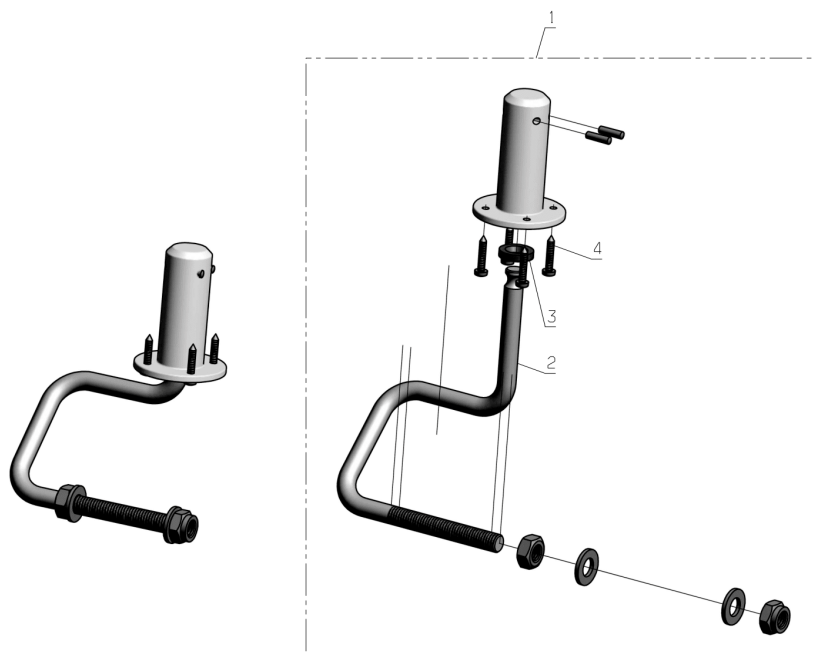

PL01773

01/2015

Number	Part Number	Name	Quantity
1	33330	SCREW	1,000
2	33329	CUT.HEIGHT TUBE	1,000
3	33592	KIT STRAP CUT.HEIGH	1,000

PL01774

01/2015

Number	Part Number	Name	Quantity
1	33339	CUT.HEAD BRACKET	1,000
2	33340	PLUG	1,000
3	33341	ARM KIT	1,000
4	33342	ARM KIT + SPRING	1,000

PL01777

01/2015

Number	Part Number	Name	Quantity
1	33313	FRONT SUSPENSION	1,000
2	33316	COUNT.BALANCE WEIGH	1,000
3	33317	SEAL	1,000
4	33314	REINFORCING PIECE	1,000
5	33315	WHEEL AXLE	1,000
6	33321	FRONT WHEEL AXLE	1,000
7	33319	INOX BALL BEARING	1,000
8	33320	PLASTIC PROTECTION	1,000

PL01778

09/2011

Number	Part Number	Name	Quantity
1	33322	FRONT WHEEL PIVOT	1,000
2	33315	WHEEL AXLE	1,000
3	33317	SEAL	1,000
4	33603	SCREW	1,000

PL01779

01/2015

Number	Part Number	Name	Quantity
1	33318	FRONT WHEEL	1,000
2	33319	INOX BALL BEARING	1,000
3	33321	FRONT WHEEL AXLE	1,000
4	33320	PLASTIC PROTECTION	1,000

PL01780

09/2011

Number	Part Number	Name	Quantity
1	33355	REAR RIM	1,000
2	33356	REAR WHEEL TYRE	1,000
3	33357	SELF-CENTERING HUB	1,000
4	33415	R.WHEEL BOSS+33357	1,000

PL01781

09/2011

Number	Part Number	Name	Quantity
1	33354	WHEEL ENGINE	1,000