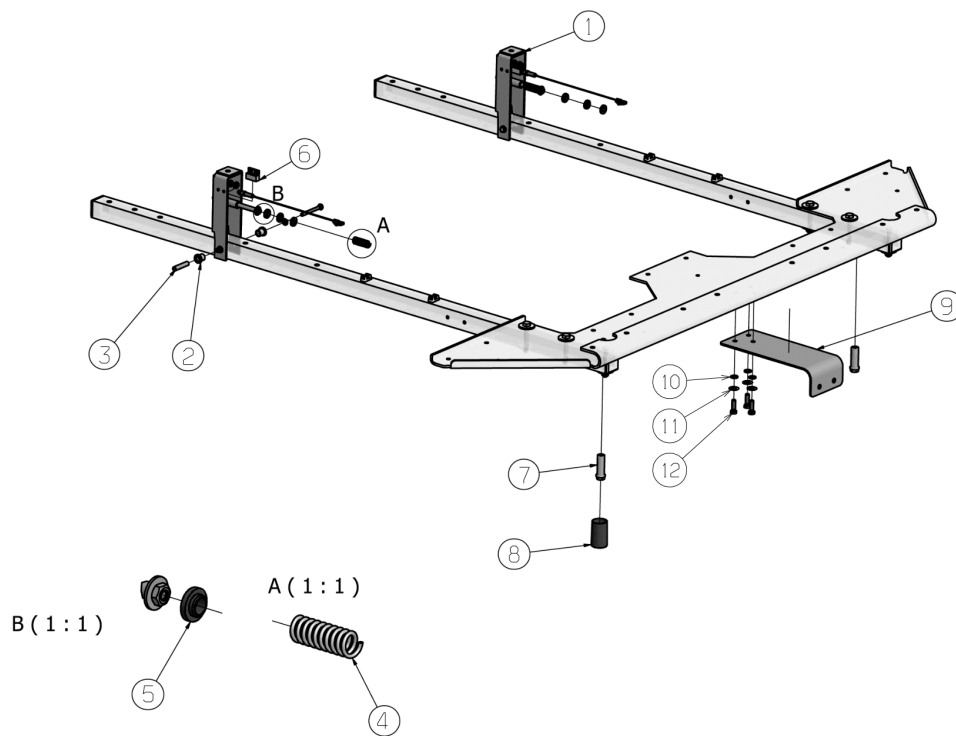

Number	Part Number	Name	Quantity
1	33300	SENSOR BRACKET	1,000
2	33301	BEARING	1,000
3	33302	AXLE	1,000
4	33303	SPRING	1,000
5	33304	NYLON WASHER	1,000
6	33305	MAGNET	1,000
7	33307	SCREW	1,000
8	33308	PROTECTION CAP	1,000
9	33306	COIL BRACKET	1,000
10	33605	WASHER	1,000
11	33606	WASHER	1,000
12	33597	SCREW	1,000

PL02146

01/2015