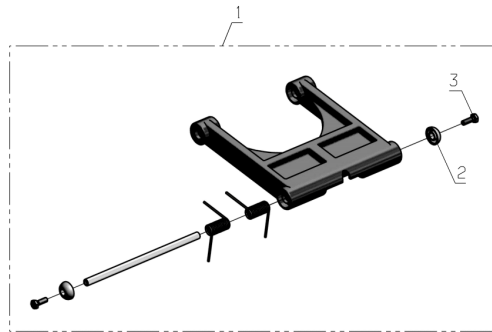

PL01771

01/2015

Number	Part Number	Name	Quantity
1	33348	CUT.HEAD STOP	1,000
2	33345	WASHER	1,000
3	33349	CUT.HEAD AXLE	1,000
4	33343	CUT.HEAD STOP	1,000
5	33604	SCREW	1,000

PL01772

01/2015

Number	Part Number	Name	Quantity
1	33333	CUT. ENGINE	1,000
2	33336	1/2 SHELL	1,000
3	33337	ENG.MASS SLAT	1,000
4	33334	ENGINE PLATE	1,000
5	33338	PROTEC.DEFLECTOR	1,000
6	33335	PROTECTION	1,000
7	33602	SCREW	1,000
8	33601	SCREW	1,000
9	33598	SCREW	1,000
10	33596	SCREW	1,000

PL01773

01/2015

Number	Part Number	Name	Quantity
1	33330	SCREW	1,000
2	33329	CUT.HEIGHT TUBE	1,000
3	33592	KIT STRAP CUT.HEIGH	1,000

PL01774

01/2015

Number	Part Number	Name	Quantity
1	33339	CUT.HEAD BRACKET	1,000
2	33340	PLUG	1,000
3	33341	ARM KIT	1,000
4	33342	ARM KIT + SPRING	1,000

PL01775

09/2011

Number	Part Number	Name	Quantity
1	33341	ARM KIT	1,000
2	33595	PROTECTION CUP	1,000
3	33594	SCREW	1,000

PL01776

01/2015

Number	Part Number	Name	Quantity
1	33342	ARM KIT + SPRING	1,000
2	33595	PROTECTION CUP	1,000
3	33594	SCREW	1,000

PL01777

01/2015

Number	Part Number	Name	Quantity
1	33313	FRONT SUSPENSION	1,000
2	33316	COUNT.BALANCE WEIGH	1,000
3	33317	SEAL	1,000
4	33314	REINFORCING PIECE	1,000
5	33315	WHEEL AXLE	1,000
6	33321	FRONT WHEEL AXLE	1,000
7	33319	INOX BALL BEARING	1,000
8	33320	PLASTIC PROTECTION	1,000