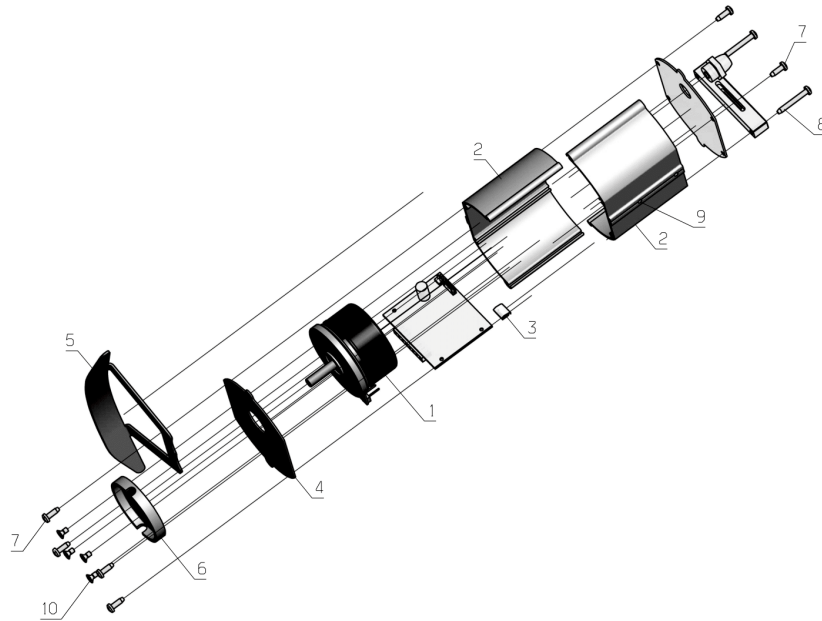

Number	Part Number	Name	Quantity
1	33347	CUT.DISK	1,000
2	33346	15 BLADES KIT	1,000
3	33416	INSERT	1,000
4	33599	SCREW	1,000

PL01770

01/2015

Number	Part Number	Name	Quantity
1	33350	ANTIFRICTION DISK	1,000
2	33344	ANTIFRICTOIN DISQUE	1,000
3	33345	WASHER	1,000
4	33349	CUT.HEAD AXLE	1,000
5	33343	CUT.HEAD STOP	1,000
6	33600	SCREW	1,000

PL01771

01/2015

Number	Part Number	Name	Quantity
1	33348	CUT.HEAD STOP	1,000
2	33345	WASHER	1,000
3	33349	CUT.HEAD AXLE	1,000
4	33343	CUT.HEAD STOP	1,000
5	33604	SCREW	1,000

PL01772

01/2015

Number	Part Number	Name	Quantity
1	33333	CUT. ENGINE	1,000
2	33336	1/2 SHELL	1,000
3	33337	ENG.MASS SLAT	1,000
4	33334	ENGINE PLATE	1,000
5	33338	PROTEC.DEFLECTOR	1,000
6	33335	PROTECTION	1,000
7	33602	SCREW	1,000
8	33601	SCREW	1,000
9	33598	SCREW	1,000
10	33596	SCREW	1,000

PL01773

01/2015

Number	Part Number	Name	Quantity
1	33330	SCREW	1,000
2	33329	CUT.HEIGHT TUBE	1,000
3	33592	KIT STRAP CUT.HEIGH	1,000

PL01774

01/2015

Number	Part Number	Name	Quantity
1	33339	CUT.HEAD BRACKET	1,000
2	33340	PLUG	1,000
3	33341	ARM KIT	1,000
4	33342	ARM KIT + SPRING	1,000

PL01775

09/2011

Number	Part Number	Name	Quantity
1	33341	ARM KIT	1,000
2	33595	PROTECTION CUP	1,000
3	33594	SCREW	1,000

PL01776

01/2015

Number	Part Number	Name	Quantity
1	33342	ARM KIT + SPRING	1,000
2	33595	PROTECTION CUP	1,000
3	33594	SCREW	1,000