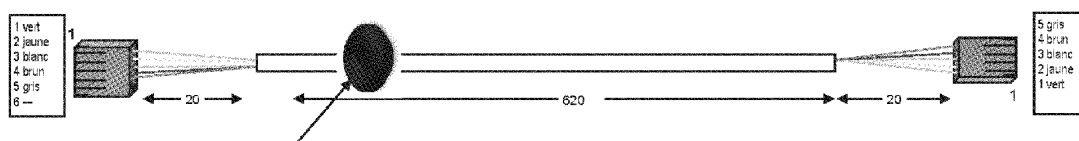

PL02165

1

06/2014