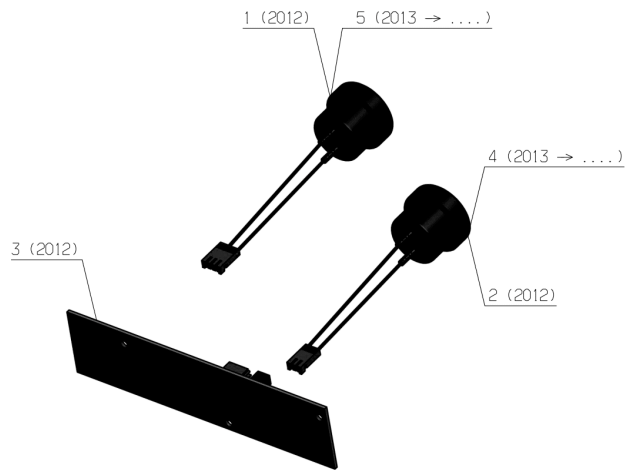

PL01796

01/2015

Number	Part Number	Name	Quantity
1	33425	-> 34994	1,000
2	33426	-> 34994	1,000
3	33427	-> 34994	1,000
4	33428	-> 34994	1,000