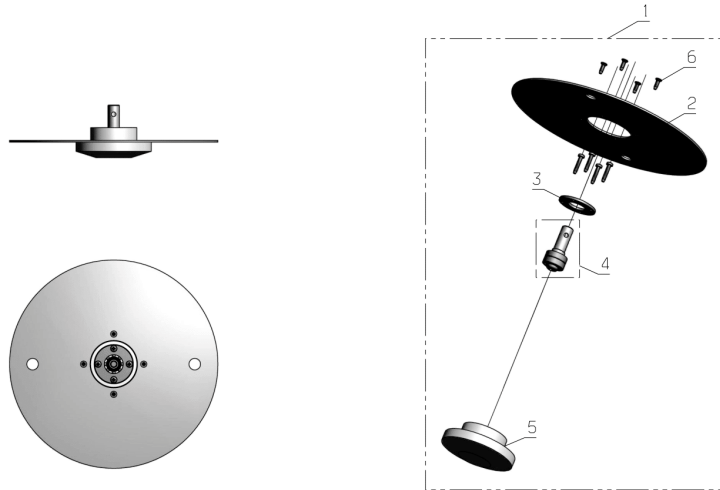

Number	Part Number	Name	Quantity
1	33347	CUT.DISK	1,000
2	33346	15 BLADES KIT	1,000
3	33416	INSERT	1,000
4	33599	SCREW	1,000

PL01770

01/2015

Number	Part Number	Name	Quantity
1	33350	ANTIFRICTION DISK	1,000
2	33344	ANTIFRICTOIN DISQUE	1,000
3	33345	WASHER	1,000
4	33349	CUT.HEAD AXLE	1,000
5	33343	CUT.HEAD STOP	1,000
6	33600	SCREW	1,000

PL01771

01/2015

Number	Part Number	Name	Quantity
1	33348	CUT.HEAD STOP	1,000
2	33345	WASHER	1,000
3	33349	CUT.HEAD AXLE	1,000
4	33343	CUT.HEAD STOP	1,000
5	33604	SCREW	1,000

PL01772

01/2015

Number	Part Number	Name	Quantity
1	33333	CUT. ENGINE	1,000
2	33336	1/2 SHELL	1,000
3	33337	ENG.MASS SLAT	1,000
4	33334	ENGINE PLATE	1,000
5	33338	PROTEC.DEFLECTOR	1,000
6	33335	PROTECTION	1,000
7	33602	SCREW	1,000
8	33601	SCREW	1,000
9	33598	SCREW	1,000
10	33596	SCREW	1,000

PL01773

01/2015

Number	Part Number	Name	Quantity
1	33330	SCREW	1,000
2	33329	CUT.HEIGHT TUBE	1,000
3	33592	KIT STRAP CUT.HEIGH	1,000

PL01774

01/2015

Number	Part Number	Name	Quantity
1	33339	CUT.HEAD BRACKET	1,000
2	33340	PLUG	1,000
3	33341	ARM KIT	1,000
4	33342	ARM KIT + SPRING	1,000