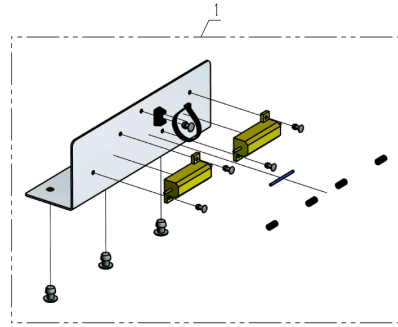

PL01784

10/2011

Number	Part Number	Name	Quantity
1	33355	REAR RIM	1,000
2	33356	REAR WHEEL TYRE	1,000
3	33357	SELFCENTERING HUB	1,000
4	33415	R.WHEEL BOSS+33357	1,000

PL01781

09/2011

Number	Part Number	Name	Quantity
1	33354	WHEEL ENGINE	1,000

PL01782

09/2011

Number	Part Number	Name	Quantity
1	33351	BRACKET	1,000
2	33352	BRACKET	1,000
3	33353	PLUG DIAM.8	1,000

PL01783

09/2011

Number	Part Number	Name	Quantity
1	33310	LOAD RESIST.KIT	1,000

PL01789

09/2011

Number	Part Number	Name	Quantity
1	33311	IMPACT SENSOR	1,000

PL01790

09/2011

Number	Part Number	Name	Quantity
1	33312	COIL	1,000

PL01791

09/2011

Number	Part Number	Name	Quantity
1	33323	PLUG	1,000
2	33324	FIXING CLIP	1,000
3	33325	RECTIFIER	1,000
4	33326	SWITCH	1,000
5	33327	DATA CABLE PC USB	1,000