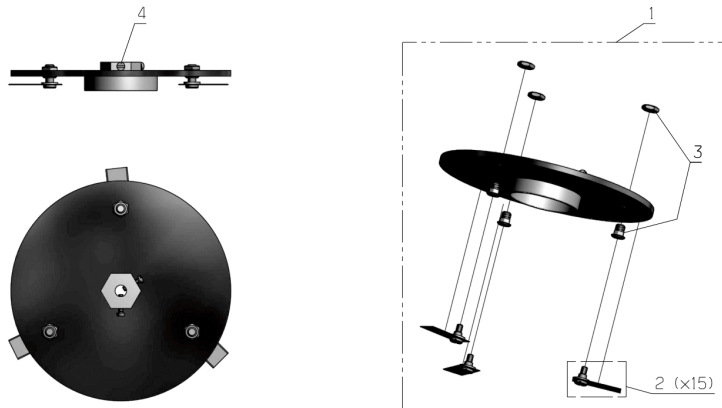

PL01795

01/2015

Number	Part Number	Name	Quantity
1	33300	SENSOR BRACKET	1,000
2	33301	BEARING	1,000
3	33302	AXLE	1,000
4	33303	SPRING	1,000
5	33304	NYLON WASHER	1,000
6	33305	MAGNET	1,000
7	33307	SCREW	1,000
8	33308	PROTECTION CAP	1,000
9	33306	COIL BRACKET	1,000
10	33605	WASHER	1,000
11	33606	WASHER	1,000
12	33597	SCREW	1,000

Number	Part Number	Name	Quantity
1	33371	EMITTING SONAR	1,000
2	33372	RECEIVER SONAR	1,000
3	33373	ELEC. CARD SONAR	1,000
4	33501	RECEIVER SONAR KIT	1,000
5	33500	EMITTING SONAR KIT	1,000

PL01796

01/2015

Number	Part Number	Name	Quantity
1	33347	CUT.DISK	1,000
2	33346	15 BLADES KIT	1,000
3	33416	INSERT	1,000
4	33599	SCREW	1,000

PL01770

01/2015

Number	Part Number	Name	Quantity
1	33350	ANTIFRICTION DISK	1,000
2	33344	ANTIFRICTOIN DISQUE	1,000
3	33345	WASHER	1,000
4	33349	CUT.HEAD AXLE	1,000
5	33343	CUT.HEAD STOP	1,000
6	33600	SCREW	1,000

PL01771

01/2015

Number	Part Number	Name	Quantity
1	33348	CUT.HEAD STOP	1,000
2	33345	WASHER	1,000
3	33349	CUT.HEAD AXLE	1,000
4	33343	CUT.HEAD STOP	1,000
5	33604	SCREW	1,000

PL01772

01/2015

Number	Part Number	Name	Quantity
1	33330	SCREW	1,000
2	33329	CUT.HEIGHT TUBE	1,000
3	33592	KIT STRAP CUT.HEIGH	1,000