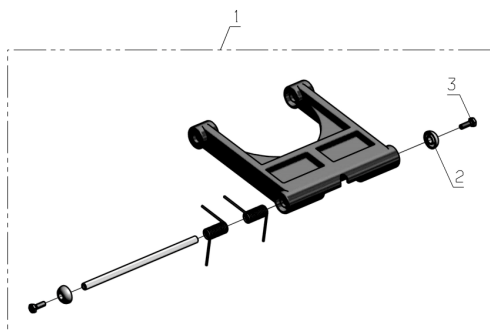

PL01771

01/2015

Number	Part Number	Name	Quantity
1	33348	CUT.HEAD STOP	1,000
2	33345	WASHER	1,000
3	33349	CUT.HEAD AXLE	1,000
4	33343	CUT.HEAD STOP	1,000
5	33604	SCREW	1,000

PL01772

01/2015

Number	Part Number	Name	Quantity
1	33330	SCREW	1,000
2	33329	CUT.HEIGHT TUBE	1,000
3	33592	KIT STRAP CUT.HEIGH	1,000

PL01774

01/2015

Number	Part Number	Name	Quantity
1	33339	CUT.HEAD BRACKET	1,000
2	33340	PLUG	1,000
3	33341	ARM KIT	1,000
4	33342	ARM KIT + SPRING	1,000

PL01775

09/2011

Number	Part Number	Name	Quantity
1	33341	ARM KIT	1,000
2	33595	PROTECTION CUP	1,000
3	33594	SCREW	1,000

PL01776

01/2015

Number	Part Number	Name	Quantity
1	33342	ARM KIT + SPRING	1,000
2	33595	PROTECTION CUP	1,000
3	33594	SCREW	1,000

PL01777

01/2015

Number	Part Number	Name	Quantity
1	33333	CUT. ENGINE	1,000
2	33336	1/2 SHELL	1,000
3	33337	ENG.MASS SLAT	1,000
4	33334	ENGINE PLATE	1,000
5	33338	PROTEC.DEFLECTOR	1,000
6	33335	PROTECTION	1,000
7	33602	SCREW	1,000
8	33601	SCREW	1,000
9	33598	SCREW	1,000
10	33596	SCREW	1,000

PL01773

01/2015

Number	Part Number	Name	Quantity
1	33313	FRONT SUSPENSION	1,000
2	33316	COUNT.BALANCE WEIGH	1,000
3	33317	SEAL	1,000
4	33314	REINFORCING PIECE	1,000
5	33315	WHEEL AXLE	1,000
6	33321	FRONT WHEEL AXLE	1,000
7	33319	INOX BALL BEARING	1,000
8	33320	PLASTIC PROTECTION	1,000