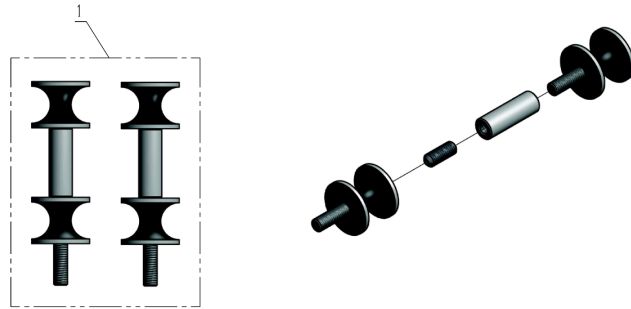

PL01786

09/2011