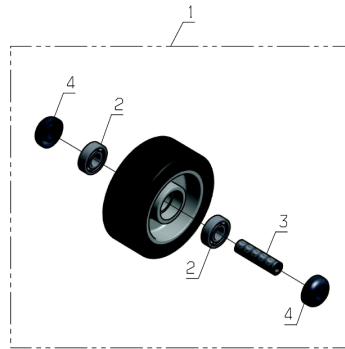

Number	Part Number	Name	Quantity
1	33318	FRONT WHEEL	1,000
2	33319	INOX BALL BEARING	1,000
3	33321	FRONT WHEEL AXLE	1,000
4	33320	PLASTIC PROTECTION	1,000

PL01780

09/2011