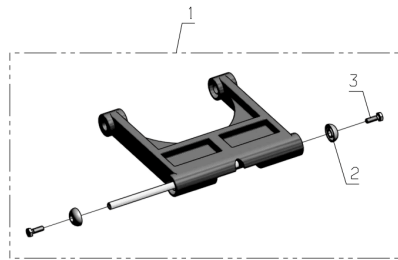

PL01771

01/2015

Number	Part Number	Name	Quantity
1	33348	CUT.HEAD STOP	1,000
2	33345	WASHER	1,000
3	33349	CUT.HEAD AXLE	1,000
4	33343	CUT.HEAD STOP	1,000
5	33604	SCREW	1,000

PL01772

01/2015

Number	Part Number	Name	Quantity
1	33330	SCREW	1,000
2	33329	CUT.HEIGHT TUBE	1,000
3	33592	KIT STRAP CUT.HEIGH	1,000

PL01774

01/2015

Number	Part Number	Name	Quantity
1	33339	CUT.HEAD BRACKET	1,000
2	33340	PLUG	1,000
3	33341	ARM KIT	1,000
4	33342	ARM KIT + SPRING	1,000

PL01775

09/2011

Number	Part Number	Name	Quantity
1	33341	ARM KIT	1,000
2	33595	PROTECTION CUP	1,000
3	33594	SCREW	1,000

PL01776

01/2015

Number	Part Number	Name	Quantity
1	33342	ARM KIT + SPRING	1,000
2	33595	PROTECTION CUP	1,000
3	33594	SCREW	1,000

PL01777

01/2015

Number	Part Number	Name	Quantity
1	33333	CUT. ENGINE	1,000
2	33336	1/2 SHELL	1,000
3	33337	ENG.MASS SLAT	1,000
4	33334	ENGINE PLATE	1,000
5	33338	PROTEC.DEFLECTOR	1,000
6	33335	PROTECTION	1,000
7	33602	SCREW	1,000
8	33601	SCREW	1,000
9	33598	SCREW	1,000
10	33596	SCREW	1,000

PL01773

01/2015

Number	Part Number	Name	Quantity
1	33313	FRONT SUSPENSION	1,000
2	33316	COUNT.BALANCE WEIGH	1,000
3	33317	SEAL	1,000
4	33314	REINFORCING PIECE	1,000
5	33315	WHEEL AXLE	1,000
6	33321	FRONT WHEEL AXLE	1,000
7	33319	INOX BALL BEARING	1,000
8	33320	PLASTIC PROTECTION	1,000