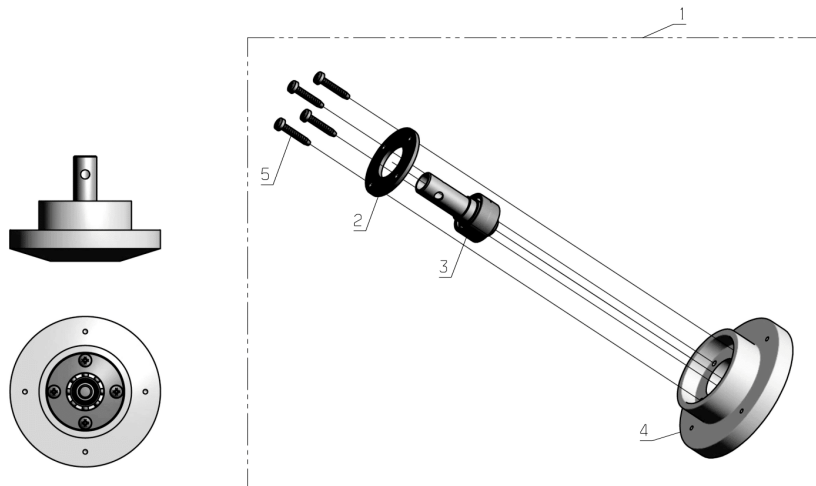

Number	Part Number	Name	Quantity
1	33347	CUT.DISK	1,000
2	33346	15 BLADES KIT	1,000
3	33416	INSERT	1,000
4	33599	SCREW	1,000

PL01770

01/2015

Number	Part Number	Name	Quantity
1	33350	ANTIFRICTION DISK	1,000
2	33344	ANTIFRICTOIN DISQUE	1,000
3	33345	WASHER	1,000
4	33349	CUT.HEAD AXLE	1,000
5	33343	CUT.HEAD STOP	1,000
6	33600	SCREW	1,000

PL01771

01/2015

Number	Part Number	Name	Quantity
1	33348	CUT.HEAD STOP	1,000
2	33345	WASHER	1,000
3	33349	CUT.HEAD AXLE	1,000
4	33343	CUT.HEAD STOP	1,000
5	33604	SCREW	1,000

PL01772

01/2015

Number	Part Number	Name	Quantity
1	33330	SCREW	1,000
2	33329	CUT.HEIGHT TUBE	1,000
3	33592	KIT STRAP CUT.HEIGH	1,000

PL01774

01/2015

Number	Part Number	Name	Quantity
1	33339	CUT.HEAD BRACKET	1,000
2	33340	PLUG	1,000
3	33341	ARM KIT	1,000
4	33342	ARM KIT + SPRING	1,000

PL01775

09/2011

Number	Part Number	Name	Quantity
1	33341	ARM KIT	1,000
2	33595	PROTECTION CUP	1,000
3	33594	SCREW	1,000

PL01776

01/2015

Number	Part Number	Name	Quantity
1	33342	ARM KIT + SPRING	1,000
2	33595	PROTECTION CUP	1,000
3	33594	SCREW	1,000

PL01777

01/2015

Number	Part Number	Name	Quantity
1	33333	CUT. ENGINE	1,000
2	33336	1/2 SHELL	1,000
3	33337	ENG.MASS SLAT	1,000
4	33334	ENGINE PLATE	1,000
5	33338	PROTEC.DEFLECTOR	1,000
6	33335	PROTECTION	1,000
7	33602	SCREW	1,000
8	33601	SCREW	1,000
9	33598	SCREW	1,000
10	33596	SCREW	1,000