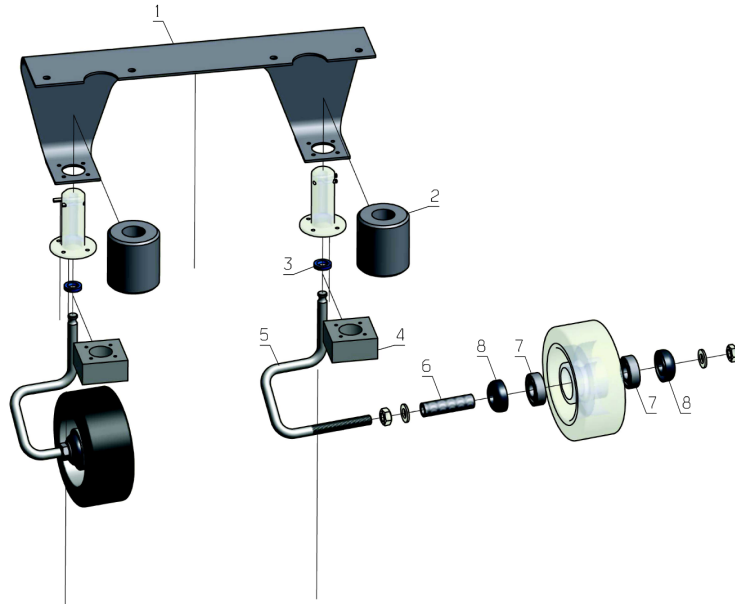

PL01774

01/2015

Number	Part Number	Name	Quantity
1	33339	CUT.HEAD BRACKET	1,000
2	33340	PLUG	1,000
3	33341	ARM KIT	1,000
4	33342	ARM KIT + SPRING	1,000

PL01775

09/2011

Number	Part Number	Name	Quantity
1	33341	ARM KIT	1,000
2	33595	PROTECTION CUP	1,000
3	33594	SCREW	1,000

PL01776

01/2015

Number	Part Number	Name	Quantity
1	33342	ARM KIT + SPRING	1,000
2	33595	PROTECTION CUP	1,000
3	33594	SCREW	1,000

PL01777

01/2015

Number	Part Number	Name	Quantity
1	33333	CUT. ENGINE	1,000
2	33336	1/2 SHELL	1,000
3	33337	ENG.MASS SLAT	1,000
4	33334	ENGINE PLATE	1,000
5	33338	PROTEC.DEFLECTOR	1,000
6	33335	PROTECTION	1,000
7	33602	SCREW	1,000
8	33601	SCREW	1,000
9	33598	SCREW	1,000
10	33596	SCREW	1,000

PL01773

01/2015

Number	Part Number	Name	Quantity
1	33313	FRONT SUSPENSION	1,000
2	33316	COUNT.BALANCE WEIGH	1,000
3	33317	SEAL	1,000
4	33314	REINFORCING PIECE	1,000
5	33315	WHEEL AXLE	1,000
6	33321	FRONT WHEEL AXLE	1,000
7	33319	INOX BALL BEARING	1,000
8	33320	PLASTIC PROTECTION	1,000

PL01778

09/2011

Number	Part Number	Name	Quantity
1	33322	FRONT WHEEL PIVOT	1,000
2	33315	WHEEL AXLE	1,000
3	33317	SEAL	1,000
4	33603	SCREW	1,000

PL01779

01/2015

Number	Part Number	Name	Quantity
1	33318	FRONT WHEEL	1,000
2	33319	INOX BALL BEARING	1,000
3	33321	FRONT WHEEL AXLE	1,000
4	33320	PLASTIC PROTECTION	1,000