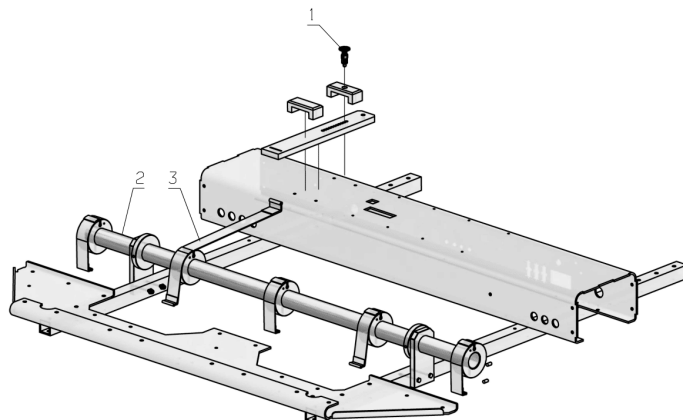

PL01771

01/2015

Number	Part Number	Name	Quantity
1	33348	CUT.HEAD STOP	1,000
2	33345	WASHER	1,000
3	33349	CUT.HEAD AXLE	1,000
4	33343	CUT.HEAD STOP	1,000
5	33604	SCREW	1,000

PL01772

01/2015

Number	Part Number	Name	Quantity
1	33330	SCREW	1,000
2	33329	CUT.HEIGHT TUBE	1,000
3	33592	KIT STRAP CUT.HEIGH	1,000

PL01774

01/2015

Number	Part Number	Name	Quantity
1	33339	CUT.HEAD BRACKET	1,000
2	33340	PLUG	1,000
3	33341	ARM KIT	1,000
4	33342	ARM KIT + SPRING	1,000

PL01775

09/2011

Number	Part Number	Name	Quantity
1	33341	ARM KIT	1,000
2	33595	PROTECTION CUP	1,000
3	33594	SCREW	1,000

PL01776

01/2015

Number	Part Number	Name	Quantity
1	33342	ARM KIT + SPRING	1,000
2	33595	PROTECTION CUP	1,000
3	33594	SCREW	1,000

PL01777

01/2015

Number	Part Number	Name	Quantity
1	33333	CUT. ENGINE	1,000
2	33336	1/2 SHELL	1,000
3	33337	ENG.MASS SLAT	1,000
4	33334	ENGINE PLATE	1,000
5	33338	PROTEC.DEFLECTOR	1,000
6	33335	PROTECTION	1,000
7	33602	SCREW	1,000
8	33601	SCREW	1,000
9	33598	SCREW	1,000
10	33596	SCREW	1,000