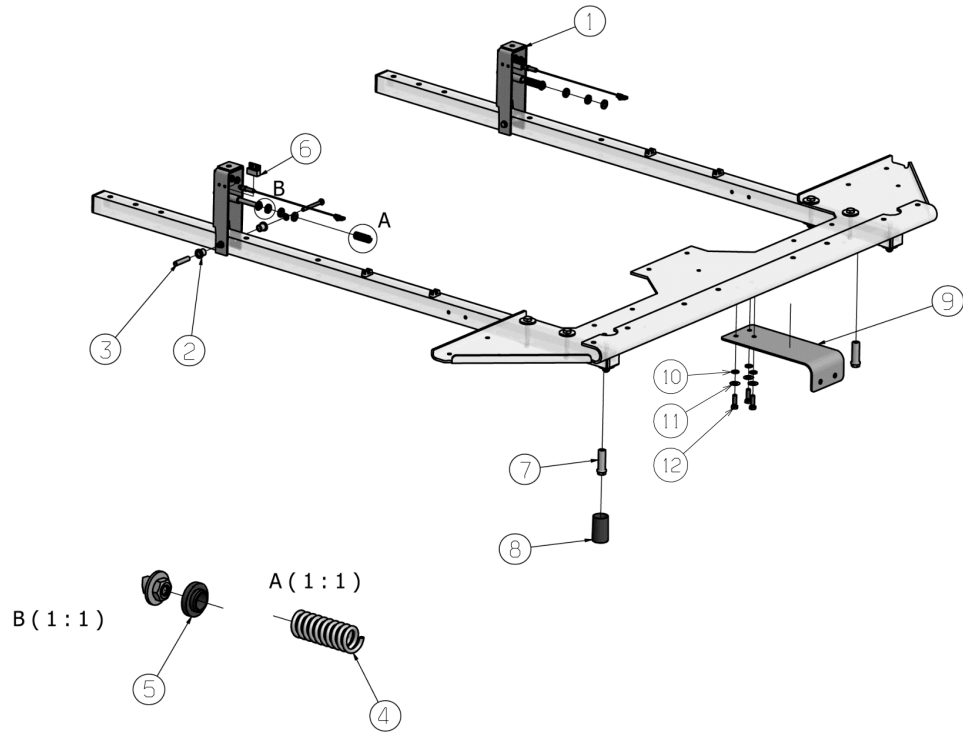

Number	Part Number	Name	Quantity
1	33365	ELEC.CARD CUT.ENGIN	1,000
2	33366	FUSE 1A	1,000
3	33367	4 WAYS CONNECTOR	1,000
4	33368	ELEC.CARD WHEEL ENG	1,000
5	33370	MAIN ELEC. CARD	1,000
6	33569	KEYBOARD	1,000
7	33373	ELEC. CARD SONAR	1,000
9	34862	FUSE 5A	1,000
10	34863	FUSE 10A	1,000
51	33493	NEW SIGN.CARD KIT	1,000

PL01795

01/2015

Number	Part Number	Name	Quantity
1	33300	SENSOR BRACKET	1,000
2	33301	BEARING	1,000
3	33302	AXLE	1,000
4	33303	SPRING	1,000
5	33304	NYLON WASHER	1,000
6	33305	MAGNET	1,000
7	33307	SCREW	1,000
8	33308	PROTECTION CAP	1,000
9	33306	COIL BRACKET	1,000
10	33605	WASHER	1,000
11	33606	WASHER	1,000
12	33597	SCREW	1,000

Number	Part Number	Name	Quantity
1	33347	CUT.DISK	1,000
2	33346	15 BLADES KIT	1,000
3	33416	INSERT	1,000
4	33599	SCREW	1,000

PL01770

01/2015

Number	Part Number	Name	Quantity
1	33350	ANTIFRICTION DISK	1,000
2	33344	ANTIFRICTOIN DISQUE	1,000
3	33345	WASHER	1,000
4	33349	CUT.HEAD AXLE	1,000
5	33343	CUT.HEAD STOP	1,000
6	33600	SCREW	1,000

PL01771

01/2015

Number	Part Number	Name	Quantity
1	33348	CUT.HEAD STOP	1,000
2	33345	WASHER	1,000
3	33349	CUT.HEAD AXLE	1,000
4	33343	CUT.HEAD STOP	1,000
5	33604	SCREW	1,000

PL01772

01/2015

Number	Part Number	Name	Quantity
1	33330	SCREW	1,000
2	33329	CUT.HEIGHT TUBE	1,000
3	33592	KIT STRAP CUT.HEIGH	1,000