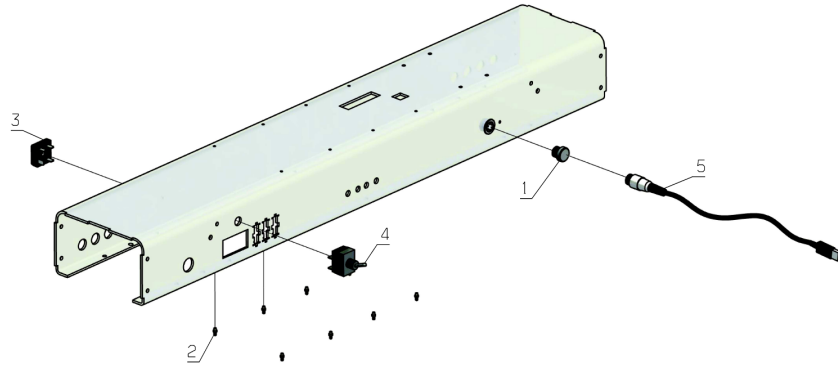

Number	Part Number	Name	Quantity
1	33311	IMPACT SENSOR	1,000

PL01790

09/2011

Number	Part Number	Name	Quantity
1	33312	COIL	1,000

PL01791

09/2011

Number	Part Number	Name	Quantity
1	33323	PLUG	1,000
2	33324	FIXING CLIP	1,000
3	33325	RECTIFIER	1,000
4	33326	SWITCH	1,000
5	33327	DATA CABLE PC USB	1,000

PL01792

09/2011

Number	Part Number	Name	Quantity
1	33328	CHARGE CONNECT. AC	1,000

PL01793

A (1 : 1)

09/2011

Number	Part Number	Name	Quantity
1	33331	LIFT SENSOR	1,000
2	33332	SPRING	1,000

PL01794