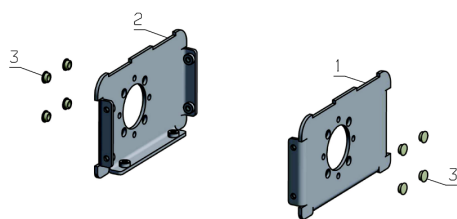

Number	Part Number	Name	Quantity
1	33359	PROTECTION RUB.FLAP	1,000

PL01788

09/2011

Number	Part Number	Name	Quantity
1	33364	PNEUM.BUMPER KIT	1,000
2	33363	TUBE	1,000
3	33360	PNEUMATIC SENSOR	1,000
4	33361	PLUG	1,000
5	33362	ETANCH.PLUG PASTE	1,000

PL01784

10/2011

Number	Part Number	Name	Quantity
1	33355	REAR RIM	1,000
2	33356	REAR WHEEL TYRE	1,000
3	33357	SELFCENTERING HUB	1,000
4	33415	R.WHEEL BOSS+33357	1,000

PL01781

09/2011

Number	Part Number	Name	Quantity
1	33354	WHEEL ENGINE	1,000

PL01782

09/2011

Number	Part Number	Name	Quantity
1	33351	BRACKET	1,000
2	33352	BRACKET	1,000
3	33353	PLUG DIAM.8	1,000

PL01783

09/2011

Number	Part Number	Name	Quantity
1	33310	LOAD RESIST.KIT	1,000

PL01789

09/2011