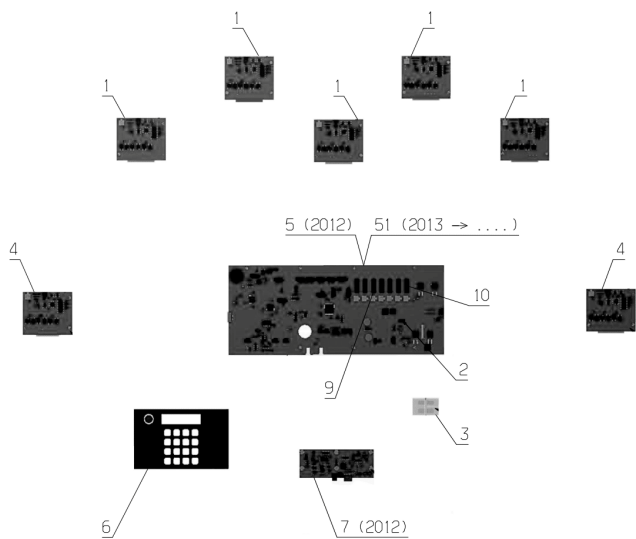

Number	Part Number	Name	Quantity
1	33365	ELEC.CARD CUT.ENGIN	1,000
2	33366	FUSE 1A	1,000
3	33367	4 WAYS CONNECTOR	1,000
4	33368	ELEC.CARD WHEEL ENG	1,000
5	33370	MAIN ELEC. CARD	1,000
6	33569	KEYBOARD	1,000
7	33373	ELEC. CARD SONAR	1,000
9	34862	FUSE 5A	1,000
10	34863	FUSE 10A	1,000
51	33493	NEW SIGN.CARD KIT	1,000

PL01795

01/2015

Number	Part Number	Name	Quantity
1	33300	SENSOR BRACKET	1,000
2	33301	BEARING	1,000
3	33302	AXLE	1,000
4	33303	SPRING	1,000
5	33304	NYLON WASHER	1,000
6	33305	MAGNET	1,000
7	33307	SCREW	1,000
8	33308	PROTECTION CAP	1,000
9	33306	COIL BRACKET	1,000
10	33605	WASHER	1,000
11	33606	WASHER	1,000
12	33597	SCREW	1,000

Number	Part Number	Name	Quantity
1	33347	CUT.DISK	1,000
2	33346	15 BLADES KIT	1,000
3	33416	INSERT	1,000
4	33599	SCREW	1,000

PL01770

01/2015

Number	Part Number	Name	Quantity
1	33350	ANTIFRICTION DISK	1,000
2	33344	ANTIFRICTOIN DISQUE	1,000
3	33345	WASHER	1,000
4	33349	CUT.HEAD AXLE	1,000
5	33343	CUT.HEAD STOP	1,000
6	33600	SCREW	1,000

PL01771

01/2015

Number	Part Number	Name	Quantity
1	33348	CUT.HEAD STOP	1,000
2	33345	WASHER	1,000
3	33349	CUT.HEAD AXLE	1,000
4	33343	CUT.HEAD STOP	1,000
5	33604	SCREW	1,000

PL01772

01/2015

Number	Part Number	Name	Quantity
1	33330	SCREW	1,000
2	33329	CUT.HEIGHT TUBE	1,000
3	33592	KIT STRAP CUT.HEIGH	1,000