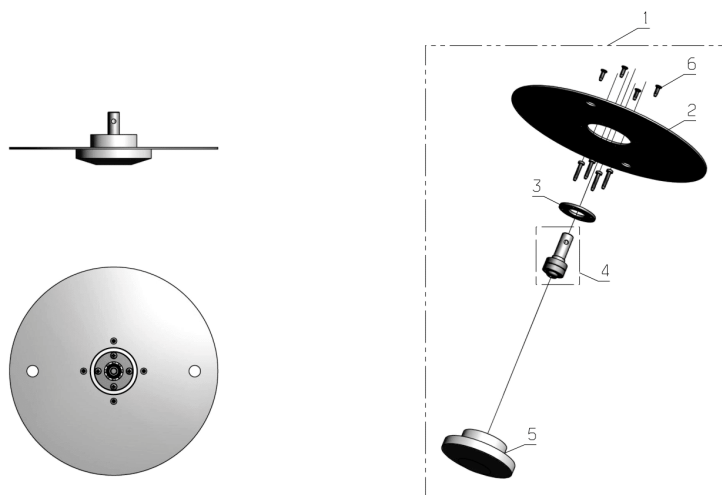

Number	Part Number	Name	Quantity
1	33347	CUT.DISK	1,000
2	33346	15 BLADES KIT	1,000
3	33416	INSERT	1,000
4	33599	SCREW	1,000

PL01770

01/2015

Number	Part Number	Name	Quantity
1	33350	ANTIFRICTION DISK	1,000
2	33344	ANTIFRICTOIN DISQUE	1,000
3	33345	WASHER	1,000
4	33349	CUT.HEAD AXLE	1,000
5	33343	CUT.HEAD STOP	1,000
6	33600	SCREW	1,000

PL01771

01/2015

Number	Part Number	Name	Quantity
1	33348	CUT.HEAD STOP	1,000
2	33345	WASHER	1,000
3	33349	CUT.HEAD AXLE	1,000
4	33343	CUT.HEAD STOP	1,000
5	33604	SCREW	1,000

PL01772

01/2015

Number	Part Number	Name	Quantity
1	33330	SCREW	1,000
2	33329	CUT.HEIGHT TUBE	1,000
3	33592	KIT STRAP CUT.HEIGH	1,000