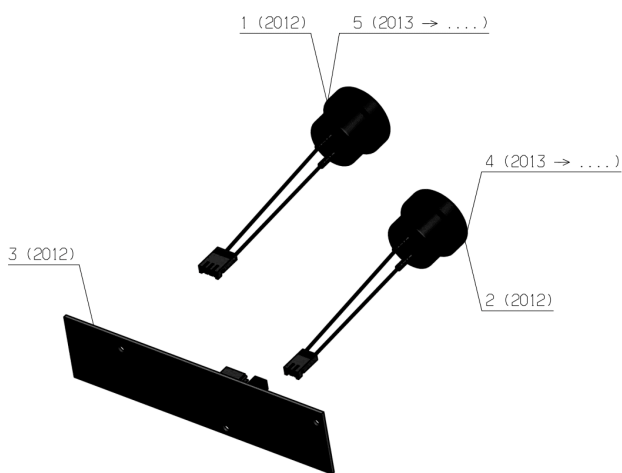

PL01796

01/2015

Number	Part Number	Name	Quantity
1	33347	CUT.DISK	1,000
2	33346	15 BLADES KIT	1,000
3	33416	INSERT	1,000
4	33599	SCREW	1,000