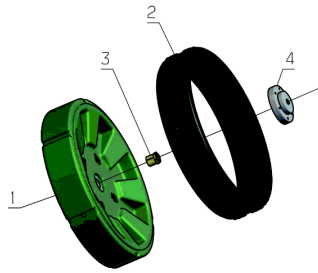

PL01778

09/2011

Number	Part Number	Name	Quantity
1	33322	FRONT WHEEL PIVOT	1,000
2	33315	WHEEL AXLE	1,000
3	33317	SEAL	1,000
4	33603	SCREW	1,000

PL01779

01/2015

Number	Part Number	Name	Quantity
1	33318	FRONT WHEEL	1,000
2	33319	INOX BALL BEARING	1,000
3	33321	FRONT WHEEL AXLE	1,000
4	33320	PLASTIC PROTECTION	1,000

Number	Part Number	Name	Quantity
1	33359	PROTECTION RUB.FLAP	1,000

PL01788

09/2011

Number	Part Number	Name	Quantity
1	33364	PNEUM.BUMPER KIT	1,000
2	33363	TUBE	1,000
3	33360	PNEUMATIC SENSOR	1,000
4	33361	PLUG	1,000
5	33362	ETANCH.PLUG PASTE	1,000

PL01784

10/2011

Number	Part Number	Name	Quantity
1	33355	REAR RIM	1,000
2	33356	REAR WHEEL TYRE	1,000
3	33357	SELFCENTERING HUB	1,000
4	33415	R.WHEEL BOSS+33357	1,000

PL01781

09/2011

Number	Part Number	Name	Quantity
1	33354	WHEEL ENGINE	1,000