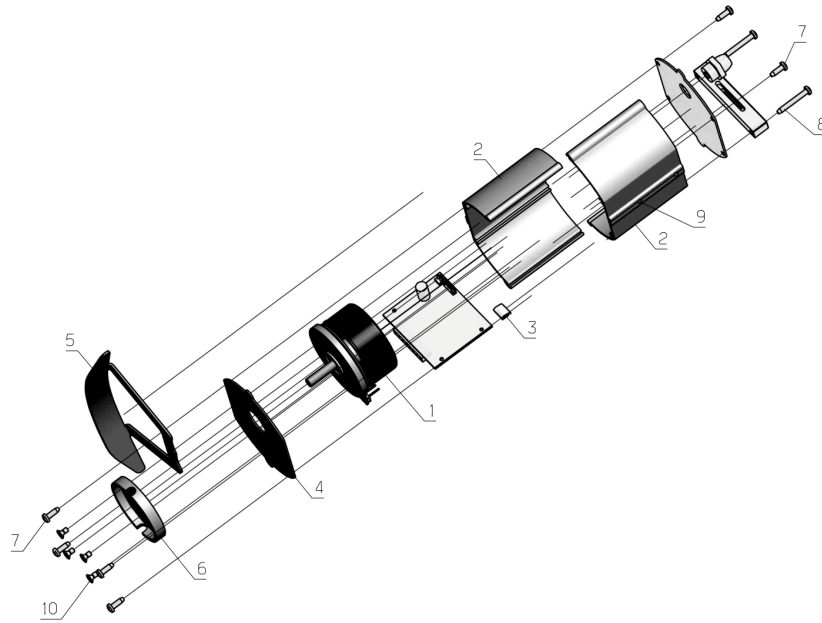

PL01774

01/2015

Number	Part Number	Name	Quantity
1	33339	CUT.HEAD BRACKET	1,000
2	33340	PLUG	1,000
3	33341	ARM KIT	1,000
4	33342	ARM KIT + SPRING	1,000

PL01775

09/2011

Number	Part Number	Name	Quantity
1	33341	ARM KIT	1,000
2	33595	PROTECTION CUP	1,000
3	33594	SCREW	1,000

PL01776

01/2015

Number	Part Number	Name	Quantity
1	33342	ARM KIT + SPRING	1,000
2	33595	PROTECTION CUP	1,000
3	33594	SCREW	1,000

PL01777

01/2015

Number	Part Number	Name	Quantity
1	33333	CUT. ENGINE	1,000
2	33336	1/2 SHELL	1,000
3	33337	ENG.MASS SLAT	1,000
4	33334	ENGINE PLATE	1,000
5	33338	PROTEC.DEFLECTOR	1,000
6	33335	PROTECTION	1,000
7	33602	SCREW	1,000
8	33601	SCREW	1,000
9	33598	SCREW	1,000
10	33596	SCREW	1,000

PL01773

01/2015

Number	Part Number	Name	Quantity
1	33313	FRONT SUSPENSION	1,000
2	33316	COUNT.BALANCE WEIGH	1,000
3	33317	SEAL	1,000
4	33314	REINFORCING PIECE	1,000
5	33315	WHEEL AXLE	1,000
6	33321	FRONT WHEEL AXLE	1,000
7	33319	INOX BALL BEARING	1,000
8	33320	PLASTIC PROTECTION	1,000

PL01778

09/2011

Number	Part Number	Name	Quantity
1	33322	FRONT WHEEL PIVOT	1,000
2	33315	WHEEL AXLE	1,000
3	33317	SEAL	1,000
4	33603	SCREW	1,000

PL01779

01/2015

Number	Part Number	Name	Quantity
1	33318	FRONT WHEEL	1,000
2	33319	INOX BALL BEARING	1,000
3	33321	FRONT WHEEL AXLE	1,000
4	33320	PLASTIC PROTECTION	1,000