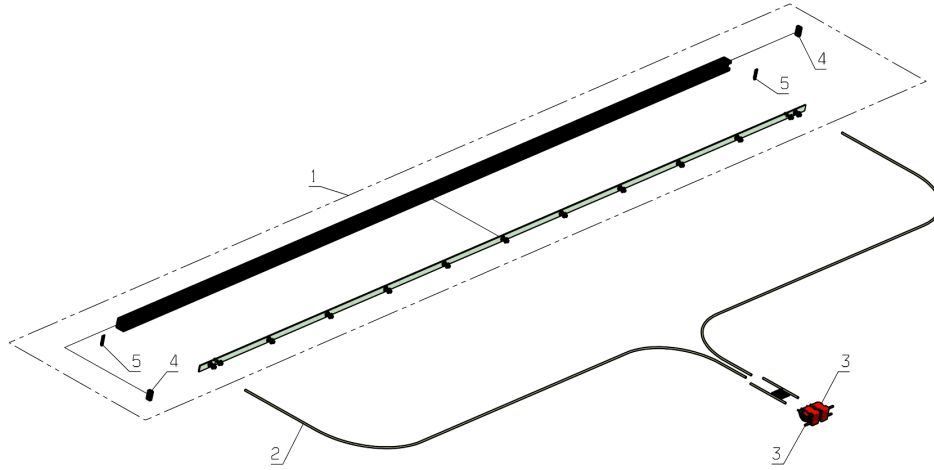

PL01784

10/2011

Number	Part Number	Name	Quantity
1	33355	REAR RIM	1,000
2	33356	REAR WHEEL TYRE	1,000
3	33357	SELFCENTERING HUB	1,000
4	33415	R.WHEEL BOSS+33357	1,000