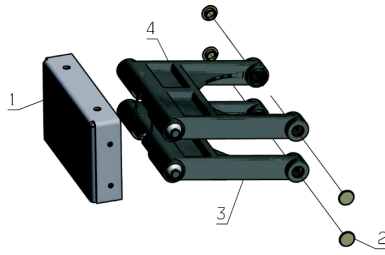

Number	Part Number	Name	Quantity
1	33347	CUT.DISK	1,000
2	33346	15 BLADES KIT	1,000
3	33416	INSERT	1,000
4	33599	SCREW	1,000

PL01770

01/2015

Number	Part Number	Name	Quantity
1	33350	ANTIFRICTION DISK	1,000
2	33344	ANTIFRICTOIN DISQUE	1,000
3	33345	WASHER	1,000
4	33349	CUT.HEAD AXLE	1,000
5	33343	CUT.HEAD STOP	1,000
6	33600	SCREW	1,000

PL01771

01/2015

Number	Part Number	Name	Quantity
1	33348	CUT.HEAD STOP	1,000
2	33345	WASHER	1,000
3	33349	CUT.HEAD AXLE	1,000
4	33343	CUT.HEAD STOP	1,000
5	33604	SCREW	1,000

PL01772

01/2015

Number	Part Number	Name	Quantity
1	33330	SCREW	1,000
2	33329	CUT.HEIGHT TUBE	1,000
3	33592	KIT STRAP CUT.HEIGH	1,000

PL01774

01/2015

Number	Part Number	Name	Quantity
1	33339	CUT.HEAD BRACKET	1,000
2	33340	PLUG	1,000
3	33341	ARM KIT	1,000
4	33342	ARM KIT + SPRING	1,000

PL01775

09/2011

Number	Part Number	Name	Quantity
1	33341	ARM KIT	1,000
2	33595	PROTECTION CUP	1,000
3	33594	SCREW	1,000

PL01776

01/2015

Number	Part Number	Name	Quantity
1	33342	ARM KIT + SPRING	1,000
2	33595	PROTECTION CUP	1,000
3	33594	SCREW	1,000

PL01777

01/2015

Number	Part Number	Name	Quantity
1	33333	CUT. ENGINE	1,000
2	33336	1/2 SHELL	1,000
3	33337	ENG.MASS SLAT	1,000
4	33334	ENGINE PLATE	1,000
5	33338	PROTEC.DEFLECTOR	1,000
6	33335	PROTECTION	1,000
7	33602	SCREW	1,000
8	33601	SCREW	1,000
9	33598	SCREW	1,000
10	33596	SCREW	1,000