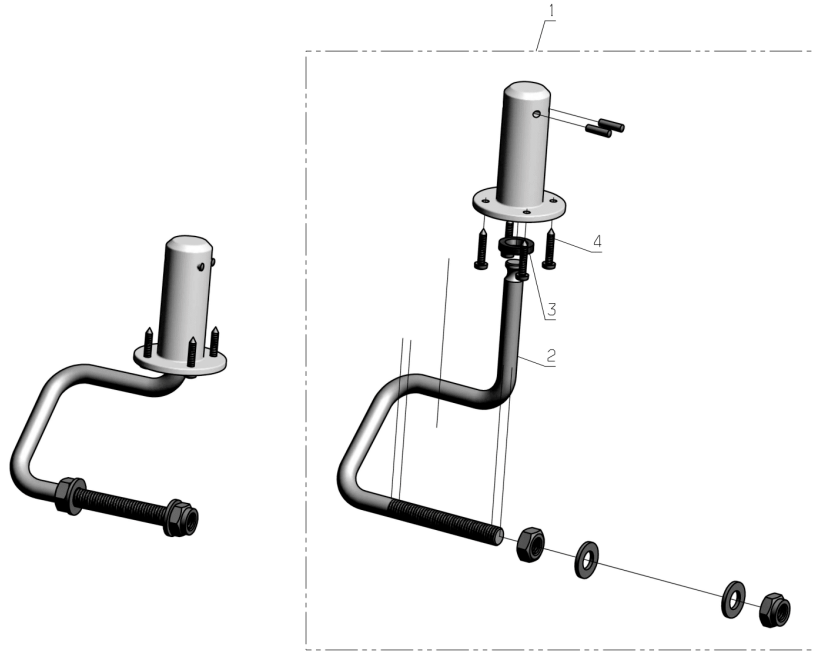

PL01776

01/2015

Number	Part Number	Name	Quantity
1	33342	ARM KIT + SPRING	1,000
2	33595	PROTECTION CUP	1,000
3	33594	SCREW	1,000

PL01777

01/2015

Number	Part Number	Name	Quantity
1	33333	CUT. ENGINE	1,000
2	33336	1/2 SHELL	1,000
3	33337	ENG.MASS SLAT	1,000
4	33334	ENGINE PLATE	1,000
5	33338	PROTEC.DEFLECTOR	1,000
6	33335	PROTECTION	1,000
7	33602	SCREW	1,000
8	33601	SCREW	1,000
9	33598	SCREW	1,000
10	33596	SCREW	1,000

PL01773

01/2015

Number	Part Number	Name	Quantity
1	33313	FRONT SUSPENSION	1,000
2	33316	COUNT.BALANCE WEIGH	1,000
3	33317	SEAL	1,000
4	33314	REINFORCING PIECE	1,000
5	33315	WHEEL AXLE	1,000
6	33321	FRONT WHEEL AXLE	1,000
7	33319	INOX BALL BEARING	1,000
8	33320	PLASTIC PROTECTION	1,000

PL01778

09/2011

Number	Part Number	Name	Quantity
1	33322	FRONT WHEEL PIVOT	1,000
2	33315	WHEEL AXLE	1,000
3	33317	SEAL	1,000
4	33603	SCREW	1,000

PL01779

01/2015

Number	Part Number	Name	Quantity
1	33318	FRONT WHEEL	1,000
2	33319	INOX BALL BEARING	1,000
3	33321	FRONT WHEEL AXLE	1,000
4	33320	PLASTIC PROTECTION	1,000