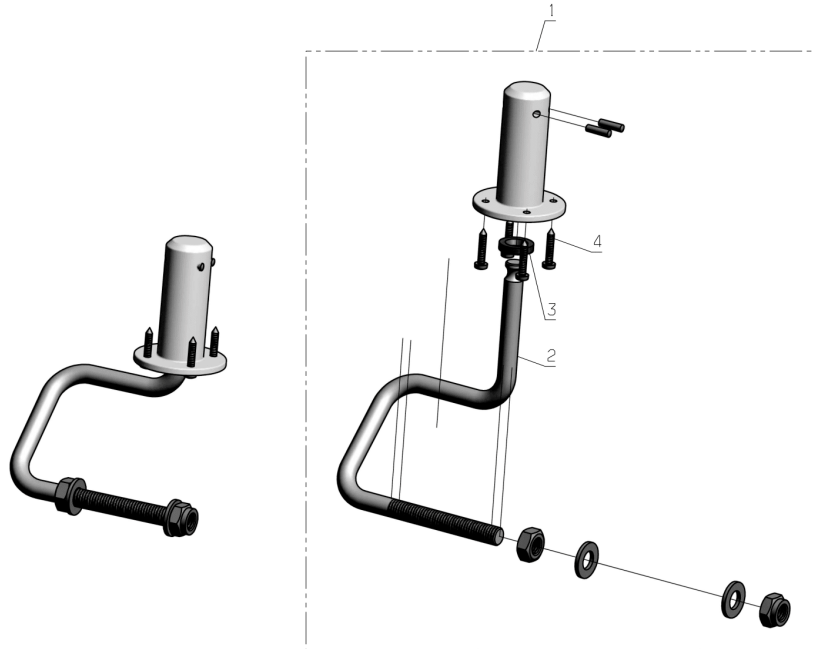

PL01814

10/2011

Number	Part Number	Name	Quantity
1	33339	CUT.HEAD BRACKET	1,000
2	33340	PLUG	1,000
3	33341	ARM KIT	1,000
4	33342	ARM KIT + SPRING	1,000

PL01775

09/2011

Number	Part Number	Name	Quantity
1	33341	ARM KIT	1,000
2	33595	PROTECTION CUP	1,000
3	33594	SCREW	1,000

PL01776

01/2015

Number	Part Number	Name	Quantity
1	33342	ARM KIT + SPRING	1,000
2	33595	PROTECTION CUP	1,000
3	33594	SCREW	1,000

PL01777

01/2015

Number	Part Number	Name	Quantity
1	33313	FRONT SUSPENSION	1,000
2	33316	COUNT.BALANCE WEIGH	1,000
3	33317	SEAL	1,000
4	33314	REINFORCING PIECE	1,000
5	33315	WHEEL AXLE	1,000
6	33321	FRONT WHEEL AXLE	1,000
7	33319	INOX BALL BEARING	1,000
8	33320	PLASTIC PROTECTION	1,000

PL01778

09/2011

Number	Part Number	Name	Quantity
1	33322	FRONT WHEEL PIVOT	1,000
2	33315	WHEEL AXLE	1,000
3	33317	SEAL	1,000
4	33603	SCREW	1,000

PL01779

01/2015

Number	Part Number	Name	Quantity
1	33318	FRONT WHEEL	1,000
2	33319	INOX BALL BEARING	1,000
3	33321	FRONT WHEEL AXLE	1,000
4	33320	PLASTIC PROTECTION	1,000