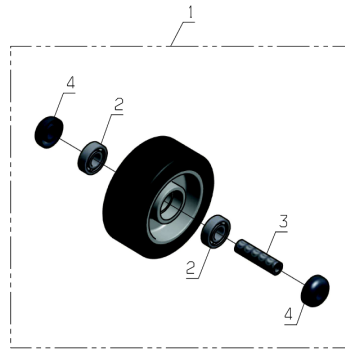

PL01776

01/2015

Number	Part Number	Name	Quantity
1	33342	ARM KIT + SPRING	1,000
2	33595	PROTECTION CUP	1,000
3	33594	SCREW	1,000

PL01777

01/2015

Number	Part Number	Name	Quantity
1	33313	FRONT SUSPENSION	1,000
2	33316	COUNT.BALANCE WEIGH	1,000
3	33317	SEAL	1,000
4	33314	REINFORCING PIECE	1,000
5	33315	WHEEL AXLE	1,000
6	33321	FRONT WHEEL AXLE	1,000
7	33319	INOX BALL BEARING	1,000
8	33320	PLASTIC PROTECTION	1,000

PL01778

09/2011

Number	Part Number	Name	Quantity
1	33322	FRONT WHEEL PIVOT	1,000
2	33315	WHEEL AXLE	1,000
3	33317	SEAL	1,000
4	33603	SCREW	1,000

PL01779

01/2015

Number	Part Number	Name	Quantity
1	33318	FRONT WHEEL	1,000
2	33319	INOX BALL BEARING	1,000
3	33321	FRONT WHEEL AXLE	1,000
4	33320	PLASTIC PROTECTION	1,000

PL01780

09/2011

Number	Part Number	Name	Quantity
1	33399	BODY ETM65	1,000

PL01815

10/2011

Number	Part Number	Name	Quantity
1	33400	CHARG.CONTACT BAR	1,000
2	33401	LATCH	1,000
3	33402	SPACER	1,000

PL01816

10/2011

Number	Part Number	Name	Quantity
1	33405	PNEUMATIC SENSOR	1,000

PL01823

10/2011

Number	Part Number	Name	Quantity
1	33406	PNEU.BUMPER KIT	1,000

PL01824

10/2011

Number	Part Number	Name	Quantity
1	33393	COIL BRACKET	1,000
2	33621	BRACKET PLATE ETM65	1,000