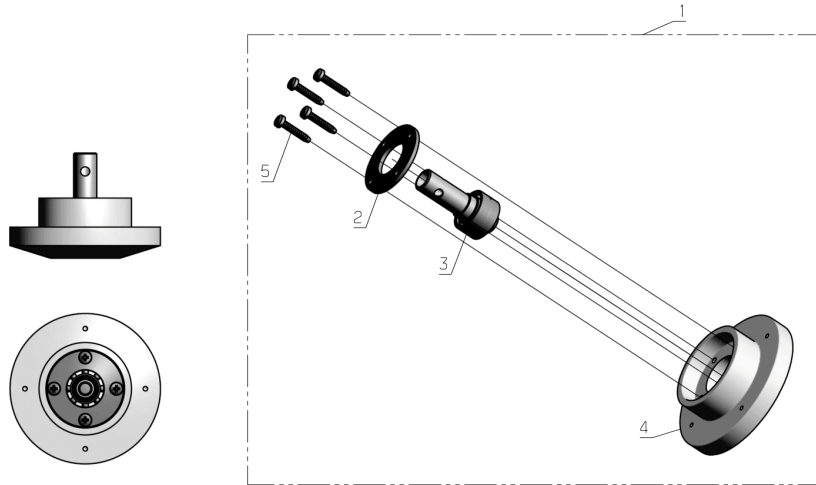

PL01796

01/2015

Number	Part Number	Name	Quantity
1	33347	CUT.DISK	1,000
2	33346	15 BLADES KIT	1,000
3	33416	INSERT	1,000
4	33599	SCREW	1,000

PL01770

01/2015

Number	Part Number	Name	Quantity
1	33350	ANTIFRICTION DISK	1,000
2	33344	ANTIFRICTOIN DISQUE	1,000
3	33345	WASHER	1,000
4	33349	CUT.HEAD AXLE	1,000
5	33343	CUT.HEAD STOP	1,000
6	33600	SCREW	1,000

PL01771

01/2015

Number	Part Number	Name	Quantity
1	33348	CUT.HEAD STOP	1,000
2	33345	WASHER	1,000
3	33349	CUT.HEAD AXLE	1,000
4	33343	CUT.HEAD STOP	1,000
5	33604	SCREW	1,000

PL01772

01/2015

Number	Part Number	Name	Quantity
1	33397	REAR RIM	1,000
2	33398	REAR WHEEL TYRE	1,000

PL01776

01/2015

Number	Part Number	Name	Quantity
1	33342	ARM KIT + SPRING	1,000
2	33595	PROTECTION CUP	1,000
3	33594	SCREW	1,000

PL01777

01/2015

Number	Part Number	Name	Quantity
1	33313	FRONT SUSPENSION	1,000
2	33316	COUNT.BALANCE WEIGH	1,000
3	33317	SEAL	1,000
4	33314	REINFORCING PIECE	1,000
5	33315	WHEEL AXLE	1,000
6	33321	FRONT WHEEL AXLE	1,000
7	33319	INOX BALL BEARING	1,000
8	33320	PLASTIC PROTECTION	1,000