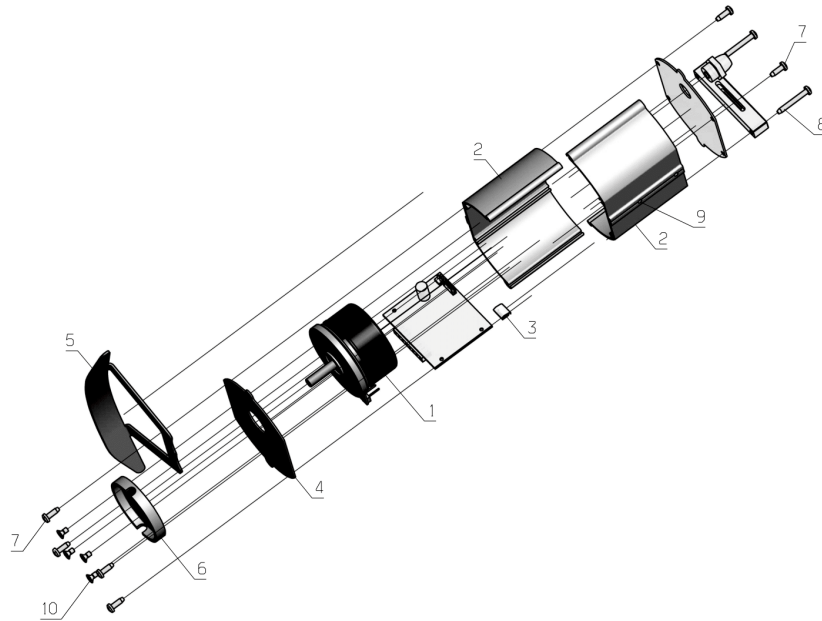

Number	Part Number	Name	Quantity
1	33333	CUT. ENGINE	1,000
2	33336	1/2 SHELL	1,000
3	33337	ENG.MASS SLAT	1,000
4	33334	ENGINE PLATE	1,000
5	33338	PROTEC.DEFLECTOR	1,000
6	33335	PROTECTION	1,000
7	33602	SCREW	1,000
8	33601	SCREW	1,000
9	33598	SCREW	1,000
10	33596	SCREW	1,000

PL01773

01/2015

Number	Part Number	Name	Quantity
1	33365	ELEC.CARD CUT.ENGIN	1,000
2	33366	FUSE 1A	1,000
3	33367	4 WAYS CONNECTOR	1,000
4	33368	ELEC.CARD WHEEL ENG	1,000
5	33370	MAIN ELEC. CARD	1,000
6	33569	KEYBOARD	1,000
7	33373	ELEC. CARD SONAR	1,000
9	34862	FUSE 5A	1,000
10	34863	FUSE 10A	1,000
51	33493	NEW SIGN.CARD KIT	1,000

PL01796

01/2015

Number	Part Number	Name	Quantity
1	33347	CUT.DISK	1,000
2	33346	15 BLADES KIT	1,000
3	33416	INSERT	1,000
4	33599	SCREW	1,000

PL01770

01/2015

Number	Part Number	Name	Quantity
1	33350	ANTIFRICTION DISK	1,000
2	33344	ANTIFRICTOIN DISQUE	1,000
3	33345	WASHER	1,000
4	33349	CUT.HEAD AXLE	1,000
5	33343	CUT.HEAD STOP	1,000
6	33600	SCREW	1,000

PL01771

01/2015

Number	Part Number	Name	Quantity
1	33348	CUT.HEAD STOP	1,000
2	33345	WASHER	1,000
3	33349	CUT.HEAD AXLE	1,000
4	33343	CUT.HEAD STOP	1,000
5	33604	SCREW	1,000

PL01772

01/2015

Number	Part Number	Name	Quantity
1	33397	REAR RIM	1,000
2	33398	REAR WHEEL TYRE	1,000