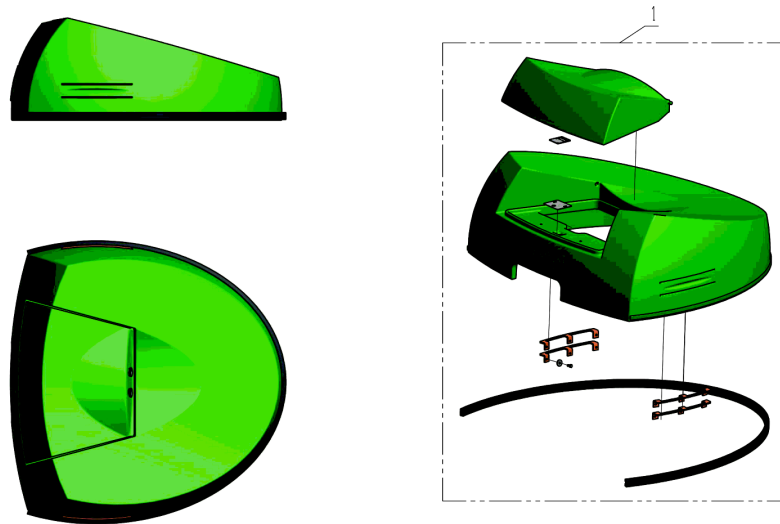

PL01815

10/2011

Number	Part Number	Name	Quantity
1	33400	CHARG.CONTACT BAR	1,000
2	33401	LATCH	1,000
3	33402	SPACER	1,000