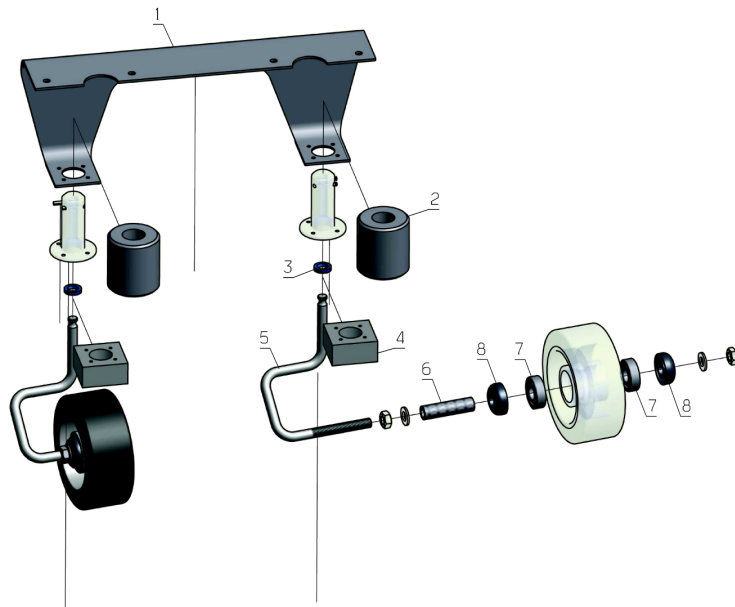

PL01814

10/2011

Number	Part Number	Name	Quantity
1	33339	CUT.HEAD BRACKET	1,000
2	33340	PLUG	1,000
3	33341	ARM KIT	1,000
4	33342	ARM KIT + SPRING	1,000

PL01775

09/2011

Number	Part Number	Name	Quantity
1	33341	ARM KIT	1,000
2	33595	PROTECTION CUP	1,000
3	33594	SCREW	1,000

PL01776

01/2015

Number	Part Number	Name	Quantity
1	33342	ARM KIT + SPRING	1,000
2	33595	PROTECTION CUP	1,000
3	33594	SCREW	1,000

PL01777

01/2015

Number	Part Number	Name	Quantity
1	33313	FRONT SUSPENSION	1,000
2	33316	COUNT.BALANCE WEIGH	1,000
3	33317	SEAL	1,000
4	33314	REINFORCING PIECE	1,000
5	33315	WHEEL AXLE	1,000
6	33321	FRONT WHEEL AXLE	1,000
7	33319	INOX BALL BEARING	1,000
8	33320	PLASTIC PROTECTION	1,000

PL01778

09/2011

Number	Part Number	Name	Quantity
1	33322	FRONT WHEEL PIVOT	1,000
2	33315	WHEEL AXLE	1,000
3	33317	SEAL	1,000
4	33603	SCREW	1,000

PL01779

01/2015

Number	Part Number	Name	Quantity
1	33318	FRONT WHEEL	1,000
2	33319	INOX BALL BEARING	1,000
3	33321	FRONT WHEEL AXLE	1,000
4	33320	PLASTIC PROTECTION	1,000