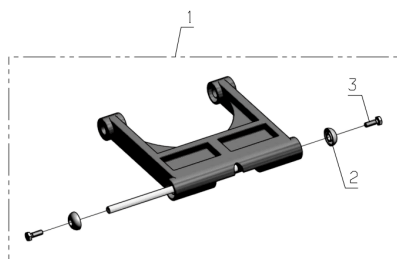

PL01771

01/2015

Number	Part Number	Name	Quantity
1	33348	CUT.HEAD STOP	1,000
2	33345	WASHER	1,000
3	33349	CUT.HEAD AXLE	1,000
4	33343	CUT.HEAD STOP	1,000
5	33604	SCREW	1,000

PL01772

01/2015

Number	Part Number	Name	Quantity
1	33397	REAR RIM	1,000
2	33398	REAR WHEEL TYRE	1,000

PL01814

10/2011

Number	Part Number	Name	Quantity
1	33339	CUT.HEAD BRACKET	1,000
2	33340	PLUG	1,000
3	33341	ARM KIT	1,000
4	33342	ARM KIT + SPRING	1,000

PL01775

09/2011

Number	Part Number	Name	Quantity
1	33341	ARM KIT	1,000
2	33595	PROTECTION CUP	1,000
3	33594	SCREW	1,000

PL01776

01/2015

Number	Part Number	Name	Quantity
1	33342	ARM KIT + SPRING	1,000
2	33595	PROTECTION CUP	1,000
3	33594	SCREW	1,000

PL01777

01/2015

Number	Part Number	Name	Quantity
1	33313	FRONT SUSPENSION	1,000
2	33316	COUNT.BALANCE WEIGH	1,000
3	33317	SEAL	1,000
4	33314	REINFORCING PIECE	1,000
5	33315	WHEEL AXLE	1,000
6	33321	FRONT WHEEL AXLE	1,000
7	33319	INOX BALL BEARING	1,000
8	33320	PLASTIC PROTECTION	1,000

PL01778

09/2011

Number	Part Number	Name	Quantity
1	33322	FRONT WHEEL PIVOT	1,000
2	33315	WHEEL AXLE	1,000
3	33317	SEAL	1,000
4	33603	SCREW	1,000

PL01779

01/2015

Number	Part Number	Name	Quantity
1	33318	FRONT WHEEL	1,000
2	33319	INOX BALL BEARING	1,000
3	33321	FRONT WHEEL AXLE	1,000
4	33320	PLASTIC PROTECTION	1,000