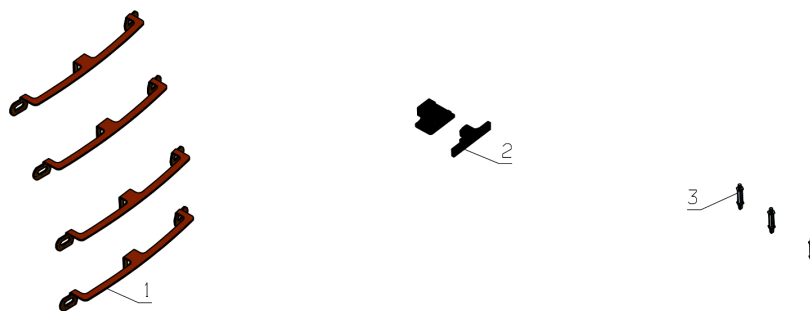

PL01778

09/2011

Number	Part Number	Name	Quantity
1	33322	FRONT WHEEL PIVOT	1,000
2	33315	WHEEL AXLE	1,000
3	33317	SEAL	1,000
4	33603	SCREW	1,000

PL01779

01/2015

Number	Part Number	Name	Quantity
1	33318	FRONT WHEEL	1,000
2	33319	INOX BALL BEARING	1,000
3	33321	FRONT WHEEL AXLE	1,000
4	33320	PLASTIC PROTECTION	1,000

PL01780

09/2011

Number	Part Number	Name	Quantity
1	33399	BODY ETM65	1,000

PL01815

10/2011

Number	Part Number	Name	Quantity
1	33400	CHARG.CONTACT BAR	1,000
2	33401	LATCH	1,000
3	33402	SPACER	1,000

PL01816

10/2011