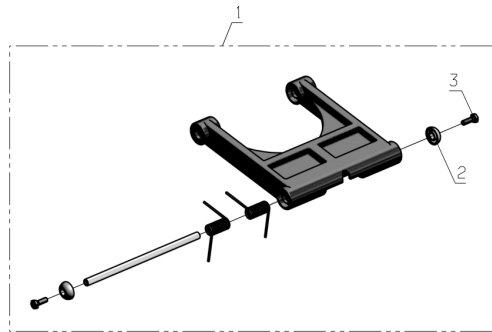

PL01771

01/2015

Number	Part Number	Name	Quantity
1	33348	CUT.HEAD STOP	1,000
2	33345	WASHER	1,000
3	33349	CUT.HEAD AXLE	1,000
4	33343	CUT.HEAD STOP	1,000
5	33604	SCREW	1,000

PL01772

01/2015

Number	Part Number	Name	Quantity
1	33397	REAR RIM	1,000
2	33398	REAR WHEEL TYRE	1,000

PL01814

10/2011

Number	Part Number	Name	Quantity
1	33339	CUT.HEAD BRACKET	1,000
2	33340	PLUG	1,000
3	33341	ARM KIT	1,000
4	33342	ARM KIT + SPRING	1,000

PL01775

09/2011

Number	Part Number	Name	Quantity
1	33341	ARM KIT	1,000
2	33595	PROTECTION CUP	1,000
3	33594	SCREW	1,000

PL01776

01/2015

Number	Part Number	Name	Quantity
1	33342	ARM KIT + SPRING	1,000
2	33595	PROTECTION CUP	1,000
3	33594	SCREW	1,000

PL01777

01/2015

Number	Part Number	Name	Quantity
1	33313	FRONT SUSPENSION	1,000
2	33316	COUNT.BALANCE WEIGH	1,000
3	33317	SEAL	1,000
4	33314	REINFORCING PIECE	1,000
5	33315	WHEEL AXLE	1,000
6	33321	FRONT WHEEL AXLE	1,000
7	33319	INOX BALL BEARING	1,000
8	33320	PLASTIC PROTECTION	1,000

PL01778

09/2011

Number	Part Number	Name	Quantity
1	33322	FRONT WHEEL PIVOT	1,000
2	33315	WHEEL AXLE	1,000
3	33317	SEAL	1,000
4	33603	SCREW	1,000

PL01779

01/2015

Number	Part Number	Name	Quantity
1	33318	FRONT WHEEL	1,000
2	33319	INOX BALL BEARING	1,000
3	33321	FRONT WHEEL AXLE	1,000
4	33320	PLASTIC PROTECTION	1,000