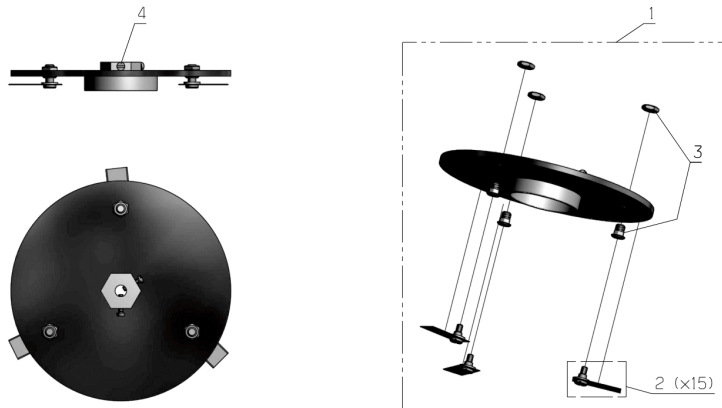

PL01796

01/2015

Number	Part Number	Name	Quantity
1	33347	CUT.DISK	1,000
2	33346	15 BLADES KIT	1,000
3	33416	INSERT	1,000
4	33599	SCREW	1,000

PL01770

01/2015

Number	Part Number	Name	Quantity
1	33350	ANTIFRICTION DISK	1,000
2	33344	ANTIFRICTOIN DISQUE	1,000
3	33345	WASHER	1,000
4	33349	CUT.HEAD AXLE	1,000
5	33343	CUT.HEAD STOP	1,000
6	33600	SCREW	1,000

PL01771

01/2015

Number	Part Number	Name	Quantity
1	33348	CUT.HEAD STOP	1,000
2	33345	WASHER	1,000
3	33349	CUT.HEAD AXLE	1,000
4	33343	CUT.HEAD STOP	1,000
5	33604	SCREW	1,000

PL01772

01/2015

Number	Part Number	Name	Quantity
1	33397	REAR RIM	1,000
2	33398	REAR WHEEL TYRE	1,000