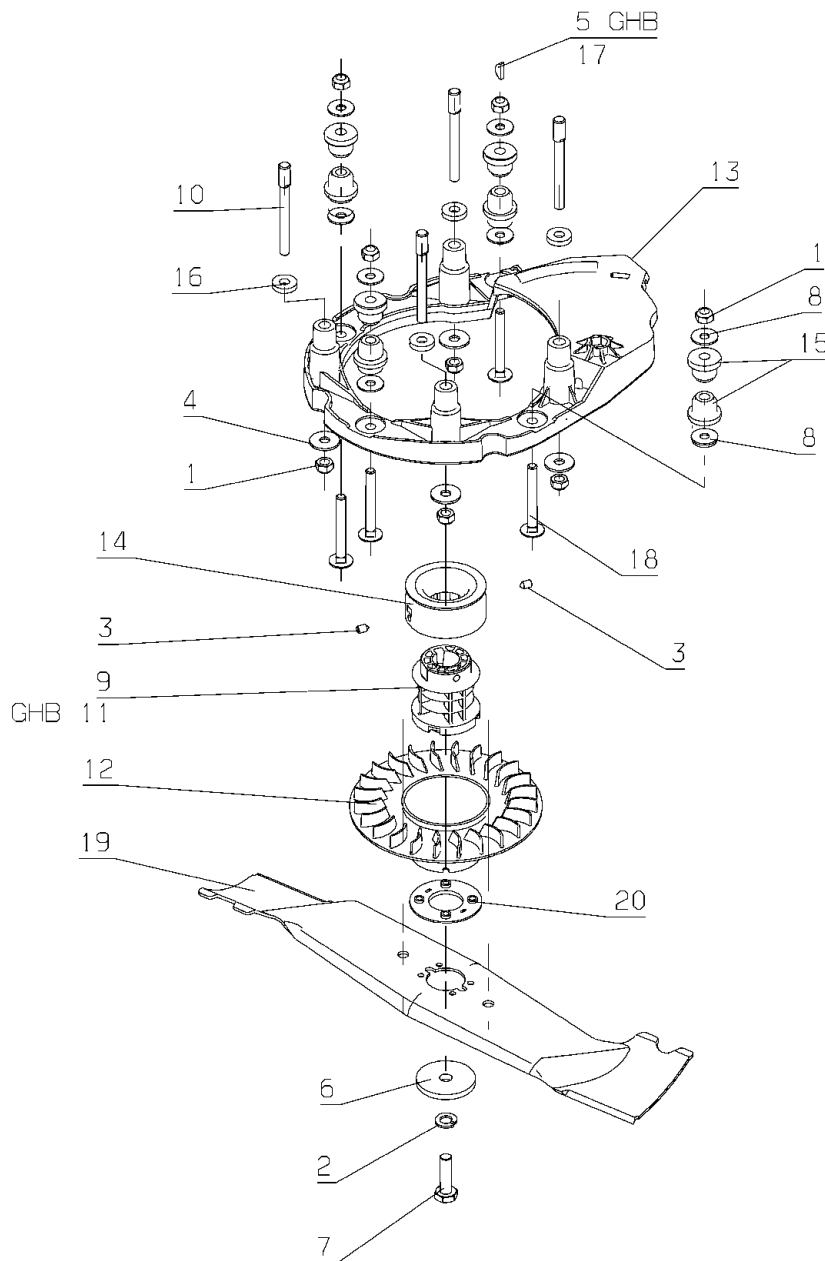

Number	Part Number	Name	Quantity
1	71205	SCREW M8	1,000
2	71052	SPRING WASHER,DIN 1	1,000
3	71461	-> 05353	1,000
4	7035	FLAT WASHER	1,000
5	7337	KEY	1,000
6	7341	FLAT WASHER 10,3X49	1,000
7	7342	BOLT 3/8 - 24	1,000
9	23616	COUPLING 25 MM	1,000
10	24827	THREADED PIN M10/M8	1,000
11	24834	BLADE COUPLING	1,000
12	43008	ENGINE FAN	1,000
13	43009	ENGINE BRACKET	1,000
14	43016	ENGINE PULLEY DP 63	1,000
15	43017	DAMPING ELEMENT	1,000
16	43068	ENGINE WASHER	1,000
17	71127	KEY 4,8X6,5X15,72	1,000
18	71382	SCREW M8X65	1,000
19	GZ48E	BLADE 48 CM	1,000
20	24006	SHEAR WASHER	1,000

GBA - GBE - GHB

344.01

04/2005