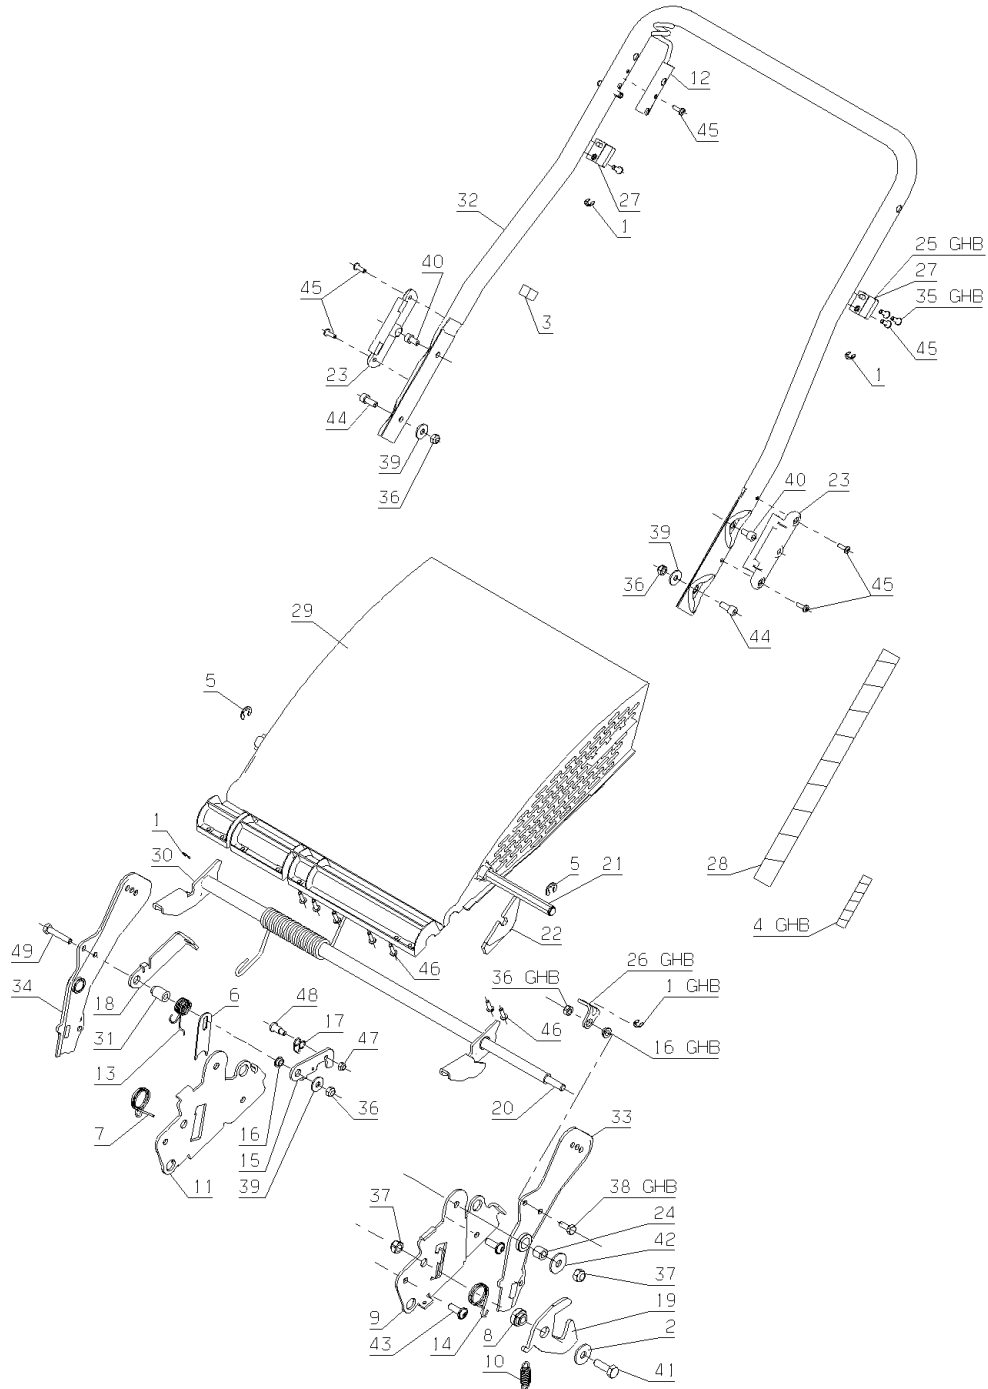

GBA - GBE - GHB

341.01

05/2005

Number	Part Number	Name	Quantity
1	1540	CIRCLIP 5	1,000
2	2235	WASHER A6.4	1,000
3	71201	NUT M6	1,000
4	24610	BUTTON (SMALL)	1,000
5	20520	BOLT 8X45	1,000
6	21436	CLIPS NUT	1,000
7	22029	FLAT WASHER 6,5	1,000
8	41211	REINFORCING PIECE	1,000
9	41422	SPRING	1,000
10	41502	BUSH	1,000
11	41507	CABLE DRIVER STOP	1,000
12	41512	DRIVING PIGNON	1,000
13	41513	DRIVING INDEX. DISK	1,000
14	41515	DRIVING SHACKLE	1,000
15	41516	SHACKLE	1,000
16	41517	BUSH	1,000
17	41520	SPRING	1,000
18	41529	RIGHT BRACKET	1,000
19	41533	SPRING	1,000
20	41540	LEFT LINK	1,000
21	41541	RIGHT LINK	1,000
22	41544	RIGHT BUSH	1,000
23	41568	RIGHT BRACKET	1,000
24	41581	THROTTLE CABLE	1,000
25	41600	ARCH COVERING WHITE	1,000
26	41601	WHITE COVERING	1,000
27	41602	LEFT COVER WHITE	1,000
28	41603	RIGHT COVER WHITE	1,000
29	41789	LEFT BRACKET	1,000
30	41795	LEFT BRACKET	1,000
31	41807	UPPER HANDLEBAR	1,000
32	41808	HOOK	1,000
33	41809	DRIVING	1,000
34	43062	VARIATOR LEVER	1,000
35	43063	THROTTLE LEVER GUID	1,000
36	43064	LEVER COVERING	1,000
37	43065	SPRING	1,000
38	43066	VARIATOR LEVER GUID	1,000
39	43089	COVER	1,000
40	43090	TIGHENER ARM STOP	1,000
41	43099	BUSH	1,000