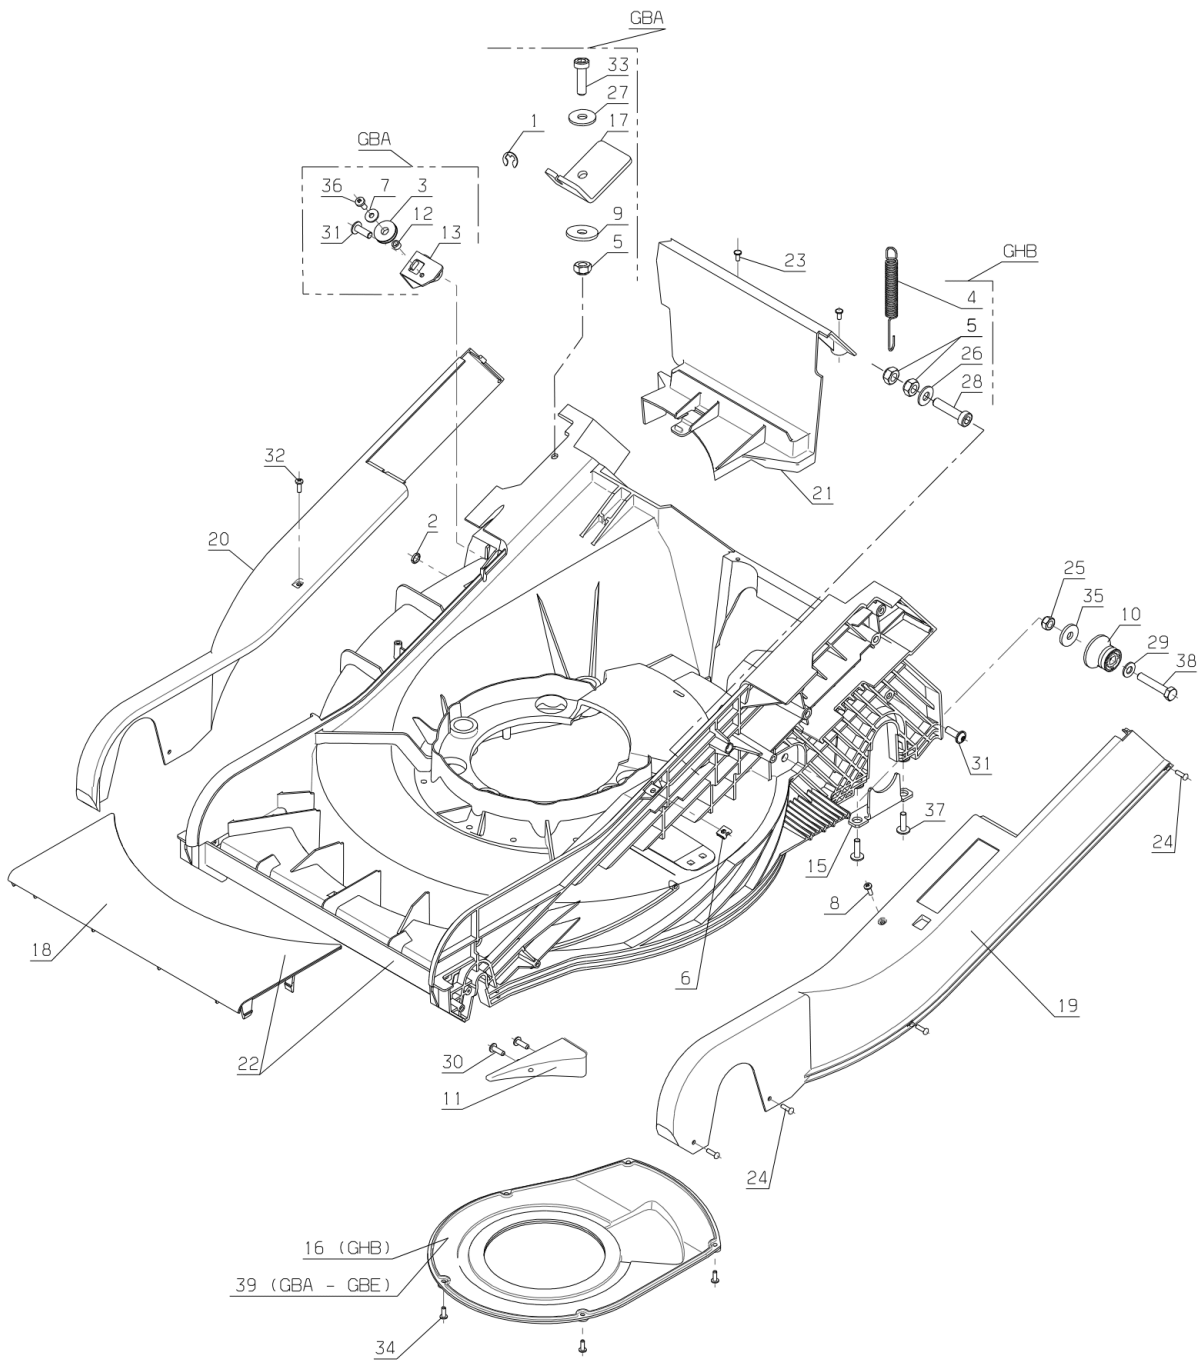

GBA - GBE - GHB

340.01

05/2018

Number	Part Number	Name	Quantity
1	1540	CIRCLIP 5	1,000
2	5508	WASHER 9X29X2	1,000
3	20597	CABLE SLEEVE	1,000
4	24129	PROTECTIVE COATING	1,000
5	24684	TRUARC RING	1,000
6	41020	DEFLECTOR NOTCH	1,000
7	41408	SPRING	1,000
8	41411	LOCKING RING	1,000
9	41412	LEFT PLATE	1,000
10	41413	SPRING	1,000
11	41414	RIGHT PLATE	1,000
12	41416	STARTER BRACKET	1,000
13	41424	SPRING	1,000
14	41426	SPRING	1,000
15	41429	DEFLECTOR HOOK	1,000
16	41430	WASHER	1,000
17	41431	CABLE GUIDE	1,000
18	41432	DEFLECTOR STOP	1,000
19	41433	HANDLE BAR LOCK2001	1,000
20	43011	SHAFT	1,000
21	43015	DEFLEC.REINFORCING	1,000
22	43056	REINFORCING PLATE	1,000
23	43071	GUIDE BRACKET	1,000
24	43075	RING	1,000
25	43085	ADJUSTABLE STOP	1,000
26	43094	3 SPEED CABLE STOP	1,000
27	43105	CABLE STOP	1,000
28	43114	SLEEVE SPI D9 1MET.	1,000
29	43154	DEFLECTOR	1,000
30	43253	COMPLET BAR	1,000
31	43258	DEFLECTOR BUSH	1,000
32	43271	LOWER HANDLE BAR	1,000
33	43293	ARM LEFT	1,000
34	43294	RH ARM	1,000
35	71050	BOLT EJ.PT KA40X14	1,000
36	71201	NUT M6	1,000
37	71074	NUT HM8	1,000
38	71084	BOLT HM6X16 DIN 933	1,000
39	71096	WASHER B6,4	1,000
40	71355	HEX.SCREW M6X10	1,000
41	71273	SCREW H M8X25	1,000