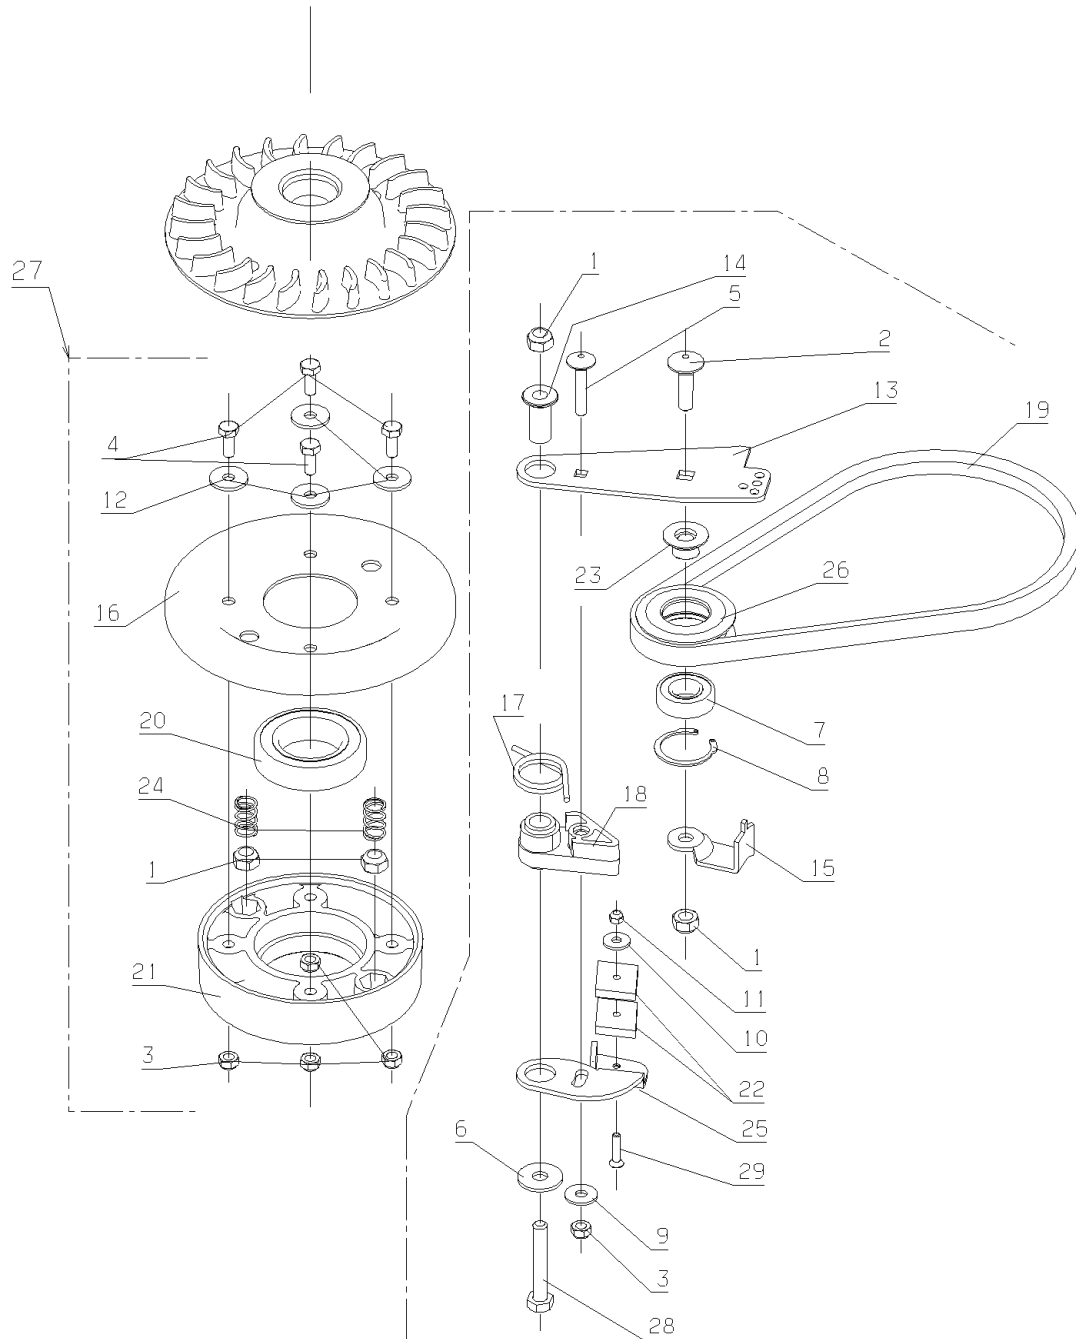

Number	Part Number	Name	Quantity
1	71205	SCREW M8	1,000
2	5041	BOLT 8X30	1,000
3	71201	NUT M6	1,000
4	37997	SCREW HM6-16 8.8	1,000
5	5608	SCREW 6X35	1,000
6	7035	FLAT WASHER	1,000
7	9022	BALL BEARING 6002	1,000
8	21256	CIRCLIP	1,000
9	21270	WASHER 6,4	1,000
10	21481	WASHER	1,000
11	21525	NUT HM4	1,000
12	22029	FLAT WASHER 6,5	1,000
13	24151	CLUTCH PLATE	1,000
14	24152	SLEEVE TUBE	1,000
15	24155	BELT STOP	1,000
16	24156	1/2 PULLEY	1,000
17	24822	SPRING	1,000
18	24824	BEARING	1,000
19	24825	BELT 13X560	1,000
20	24832	BEARING 6007-2RS1	1,000
21	24834	BLADE COUPLING	1,000
22	24835	BRAKE PAD	1,000
23	24836	RING	1,000
24	40173	ADJUST - SPRING.	1,000
25	42051	BRAKE PLATE	1,000
26	42070	IRON PULLEY DIA.45	1,000
27	43273	BLAD.COUPL+1/2PULEY	1,000
28	71223	SCREW M8X50	1,000
29	71268	FHC SCREW M4X20	1,000

GBA - GBE - GHB

345.01

10-2004