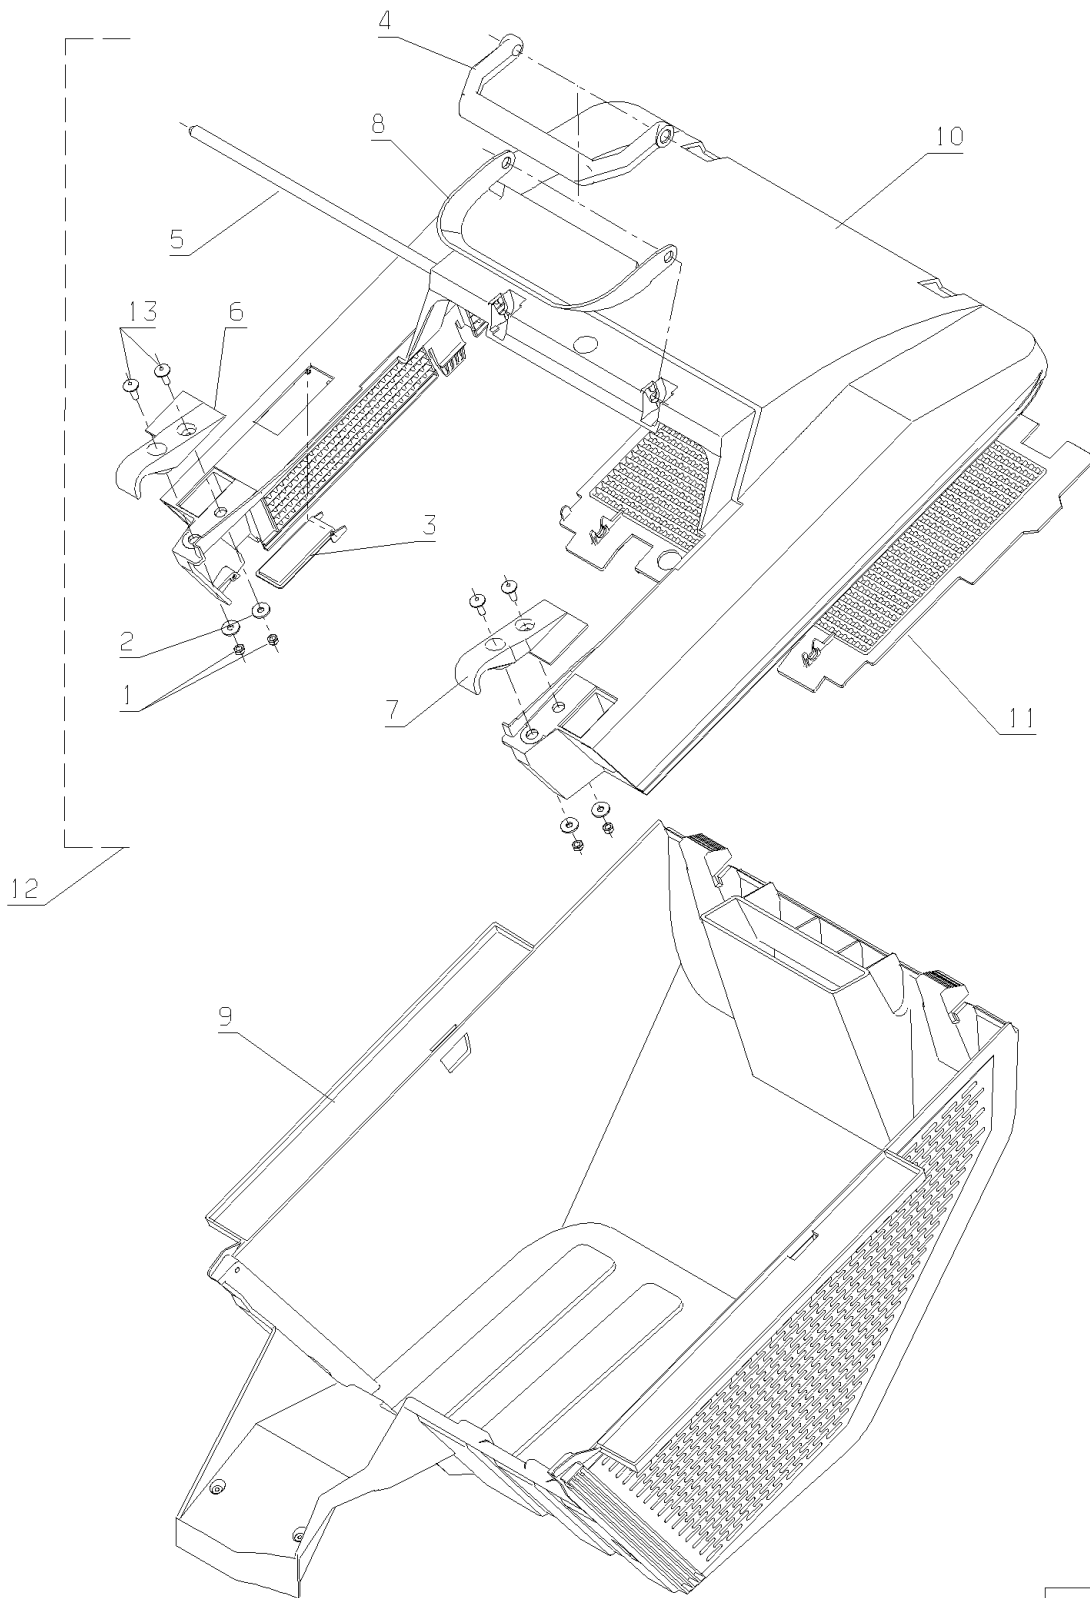

Number	Part Number	Name	Quantity
1	37561	NUT	1,000
2	21481	WASHER	1,000
3	41608	INDICATOR FILLING	1,000
4	41655	GRASSBOX GRIP	1,000
5	41657	ROD	1,000
6	41658	GRASSBOX HOOK RIGHT	1,000
7	41659	GRASSBOX HOOK LEFT	1,000
8	41660	GRIP PROTECTION	1,000
9	43151	LOWER BOX	1,000
10	43152	UPPER BOX	1,000
11	43003	GRASSBOX GRID	1,000
12	43158	UPPER GRASSBOX CPLT	1,000
13	71231	SCREW JM5-16	1,000

GBA - GBE - GHB

346.01

10-2004