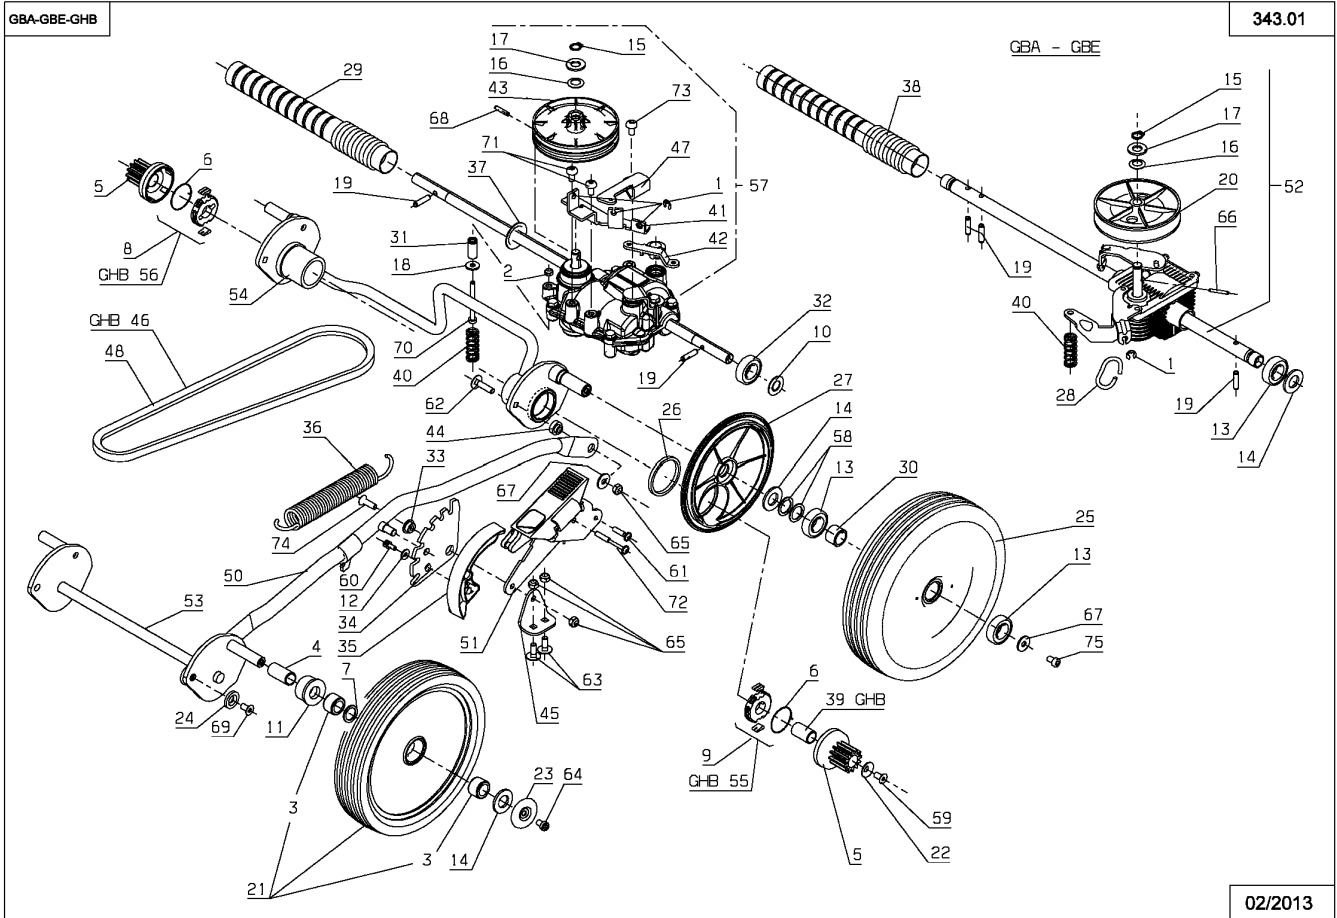

Number	Part Number	Name	Quantity
42	43039	3 GEARS LEVER	1,000
43	43047	PULLEY DP. 91,5	1,000
44	43054	WASHER	1,000
45	43055	BRACKET	1,000
46	43069	BELT SPZ812	1,000
47	43072	CLUTCH LEVER	1,000
48	43082	BELT SPZ850	1,000
50	43257	LINKING ROD	1,000
51	43266	CUTT. HEIGHT LEVER	1,000
52	43268	GEAR DISK REDUCER	1,000
53	43279	FRONT CUTTING HEIGH	1,000
54	43292	R.CUTTING HEIGHT	1,000
55	43301	FREE WHEEL LEFT	1,000
56	43302	FREE WHEEL RIGHT	1,000
57	43329	3 SPEED REDUCER	1,000
58	71016	WASHER 16X22X1	1,000
59	71021	SCREW FHC/90 M6X12	1,000
60	71048	BOLT EJ.PT KA40X10	1,000
61	71054	EJOT SCR.PT K50X22	1,000
62	71060	BOLT TRCC 6X25	1,000
63	71069	BOLT DIN 603	1,000
64	71072	BOLT CHC M6X10	1,000
65	71201	NUT M6	1,000
66	71088	PIN 3X22	1,000
67	71096	WASHER B6,4	1,000
68	71188	PIN 4-26	1,000
69	71212	SCREW	1,000
70	71252	SCREW TH M5X45	1,000
71	71271	SCREW EJ-PT DG60X12	1,000
72	71275	SCREW	1,000
73	71364	SCREW TCB M6X16	1,000
74	71381	SCREW FHC/90 M6-20	1,000
75	71425	SCREW TH M6X14	1,000