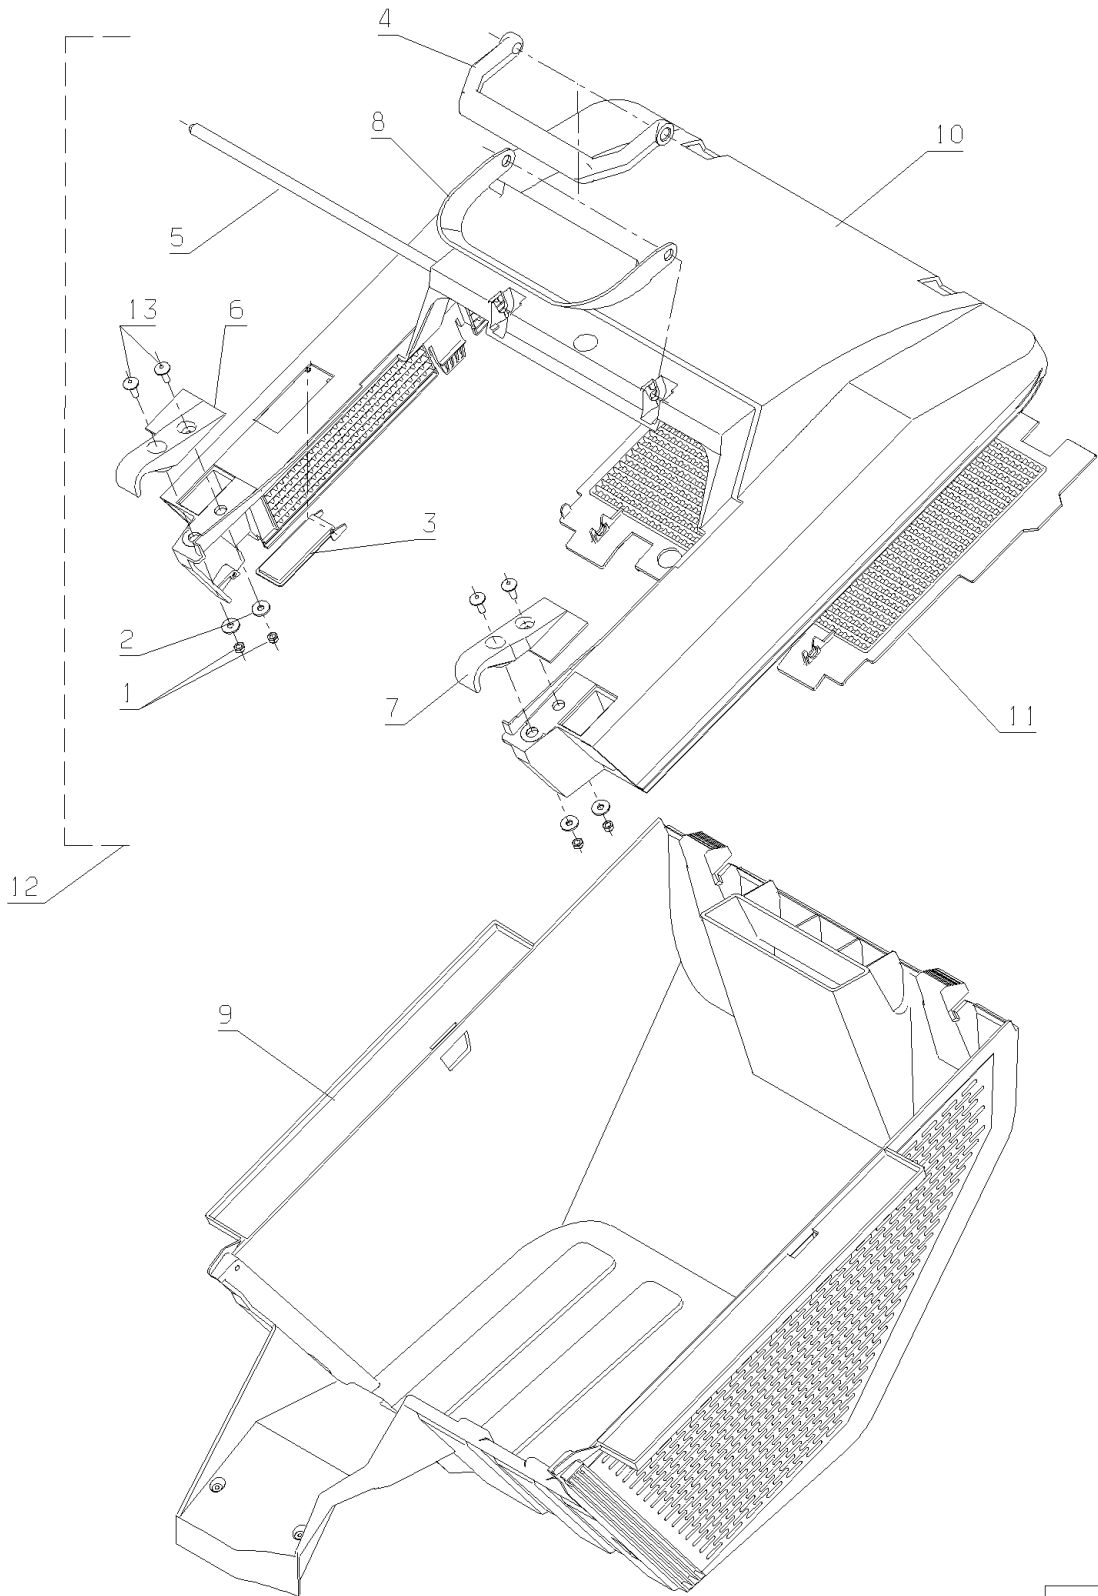

Number	Part Number	Name	Quantity
1	37561	NUT	1,000
2	21481	WASHER	1,000
3	41608	INDICATOR FILLING	1,000
4	41655	GRASSBOX GRIP	1,000
5	41657	ROD	1,000
6	41658	GRASSBOX HOOK RIGHT	1,000
7	41659	GRASSBOX HOOK LEFT	1,000
8	41660	GRIP PROTECTION	1,000
9	43151	LOWER BOX	1,000
10	43152	UPPER BOX	1,000
11	43003	GRASSBOX GRID	1,000
12	43158	UPPER GRASSBOX CPLT	1,000
13	71231	SCREW JM5-16	1,000

GBA - GBE - GHB

346.01

10-2004