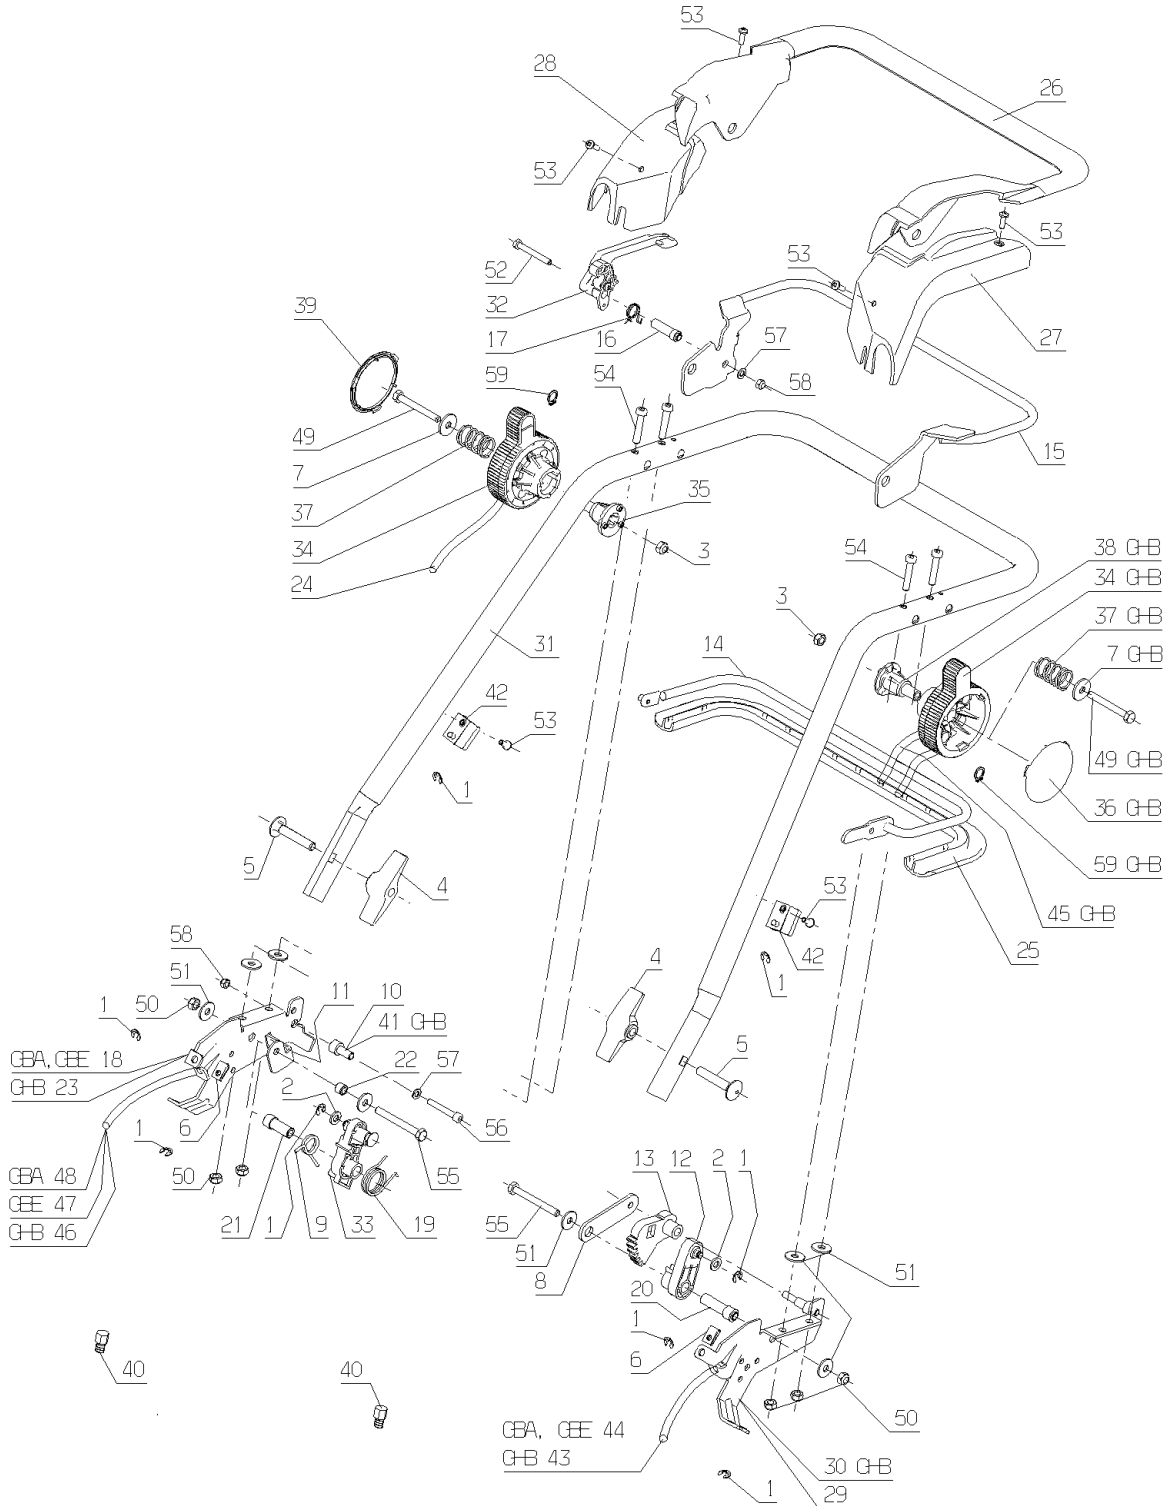

Number	Part Number	Name	Quantity
42	43105	CABLE STOP	1,000
43	43133	DRIVE CABLE + STOP	1,000
44	43134	DRIVE CABLE + STOP	1,000
45	43109	SPEED LEVER CABLE	1,000
46	43132	CABLE	1,000
47	43111	ENGINE BRAKE CABLE	1,000
48	43112	STARTER CABLE	1,000
49	71023	SCREW HM 6X50	1,000
51	71096	WASHER B6,4	1,000
52	5399	BOLT M5X40	1,000
53	71279	SCREW B.42-13 4.6	1,000
54	71301	SCREW CHC M6X30	1,000
55	71302	SCREW H M6X55	1,000
57	71305	WASHER 5.5	1,000
58	71308	LOCK NUT M5	1,000
59	71424	CIRCLIP 9X1	1,000

GBA - GBE - GHB

342.01

10-2004