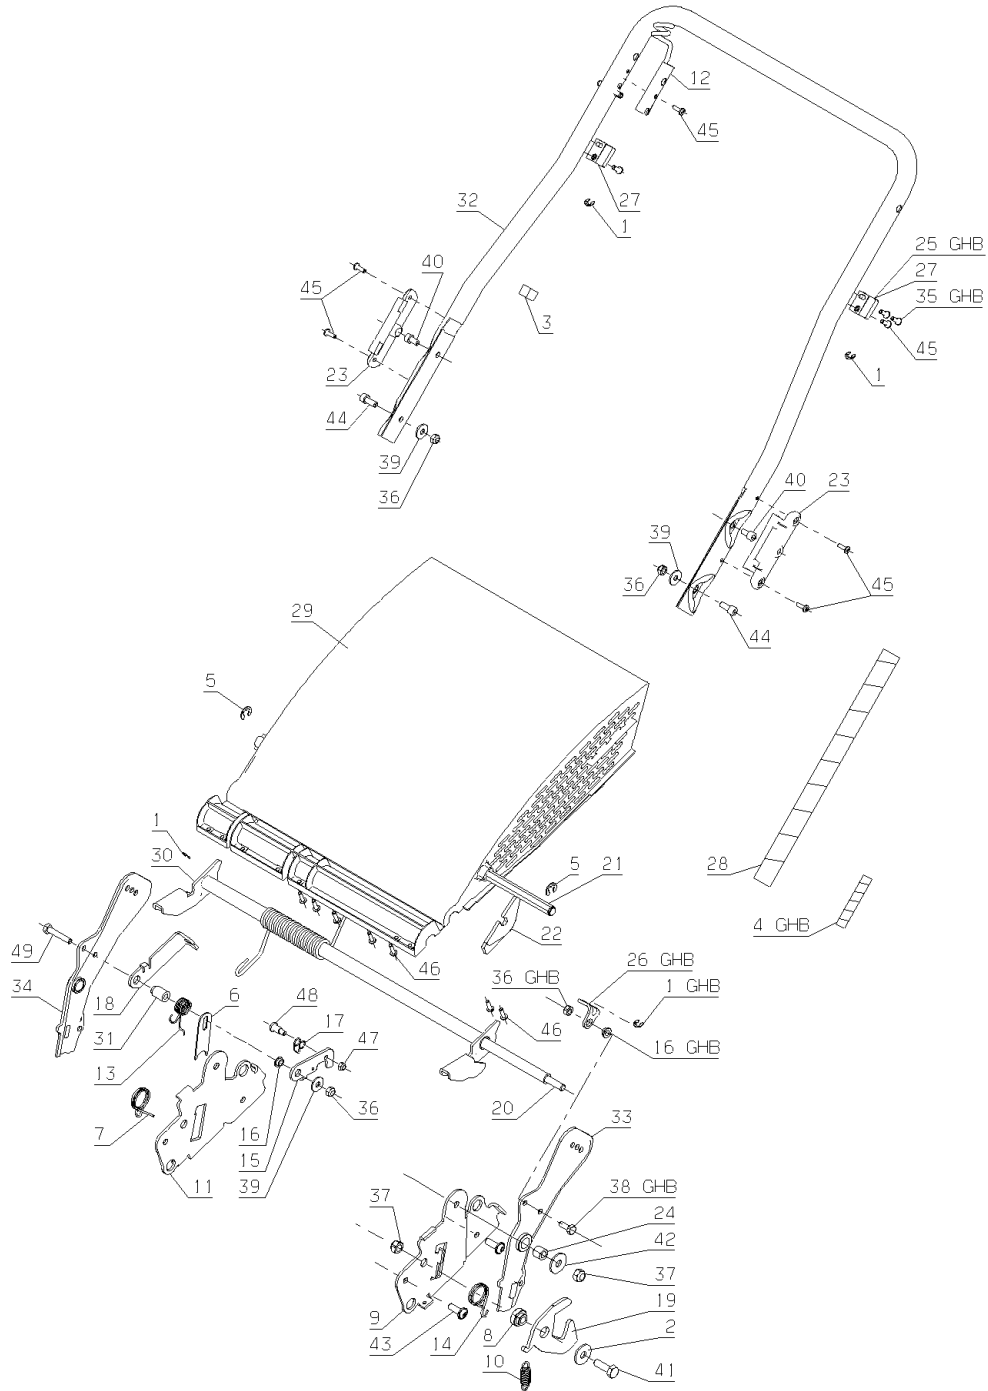

Number	Part Number	Name	Quantity
42	71274	WASHER B8.4	1,000
43	71276	SCREW EJPT K70X20	1,000
44	71278	SCREW CHC M6X16	1,000
45	71279	SCREW B.42-13 4.6	1,000
46	71299	SCREW EJPT KA 40X14	1,000
47	71308	LOCK NUT M5	1,000
48	71351	SCREW	1,000
49	71380	SCREW TH M6X35	1,000

GBA - GBE - GHB

341.01

05/2005