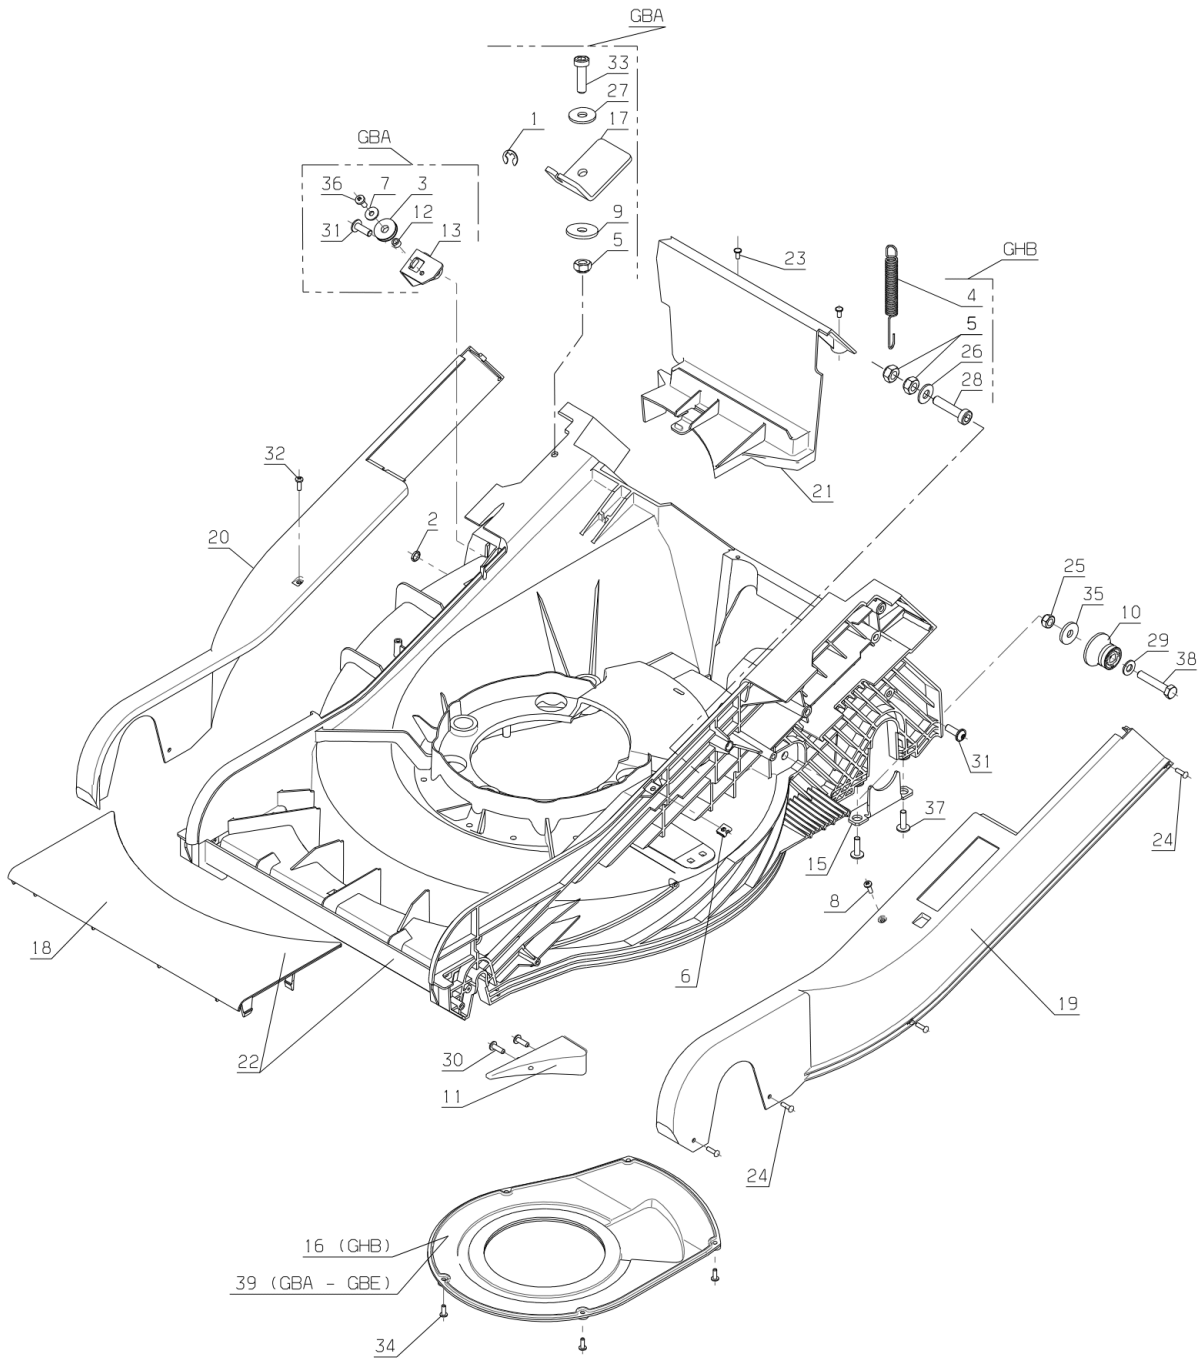

GBA - GBE - GHB

340.01

05/2018

Number	Part Number	Name	Quantity
1	1540	CIRCLIP 5	1,000
2	5508	WASHER 9X29X2	1,000
3	20597	CABLE SLEEVE	1,000
4	24129	PROTECTIVE COATING	1,000
5	24684	TRUARC RING	1,000
6	41020	DEFLECTOR NOTCH	1,000
7	41408	SPRING	1,000
8	41411	LOCKING RING	1,000
9	41412	LEFT PLATE	1,000
10	41413	SPRING	1,000
11	41414	RIGHT PLATE	1,000
12	41416	STARTER BRACKET	1,000
13	41424	SPRING	1,000
14	41426	SPRING	1,000
15	41429	DEFLECTOR HOOK	1,000
16	41430	WASHER	1,000
17	41431	CABLE GUIDE	1,000
18	41432	DEFLECTOR STOP	1,000
19	41433	HANDLE BAR LOCK2001	1,000
20	43011	SHAFT	1,000
21	43015	DEFLEC.REINFORCING	1,000
22	43056	REINFORCING PLATE	1,000
23	43071	GUIDE BRACKET	1,000
24	43075	RING	1,000
25	43085	ADJUSTABLE STOP	1,000
26	43094	3 SPEED CABLE STOP	1,000
27	43105	CABLE STOP	1,000
28	43114	SLEEVE SPI D9 1MET.	1,000
29	43154	DEFLECTOR	1,000
30	43253	COMPLET BAR	1,000
31	43258	DEFLECTOR BUSH	1,000
32	43271	LOWER HANDLE BAR	1,000
33	43293	ARM LEFT	1,000
34	43294	RH ARM	1,000
35	71050	BOLT EJ.PT KA40X14	1,000
36	71201	NUT M6	1,000
37	71074	NUT HM8	1,000
38	71084	BOLT HM6X16 DIN 933	1,000
39	71096	WASHER B6,4	1,000
40	71355	HEX.SCREW M6X10	1,000
41	71273	SCREW H M8X25	1,000