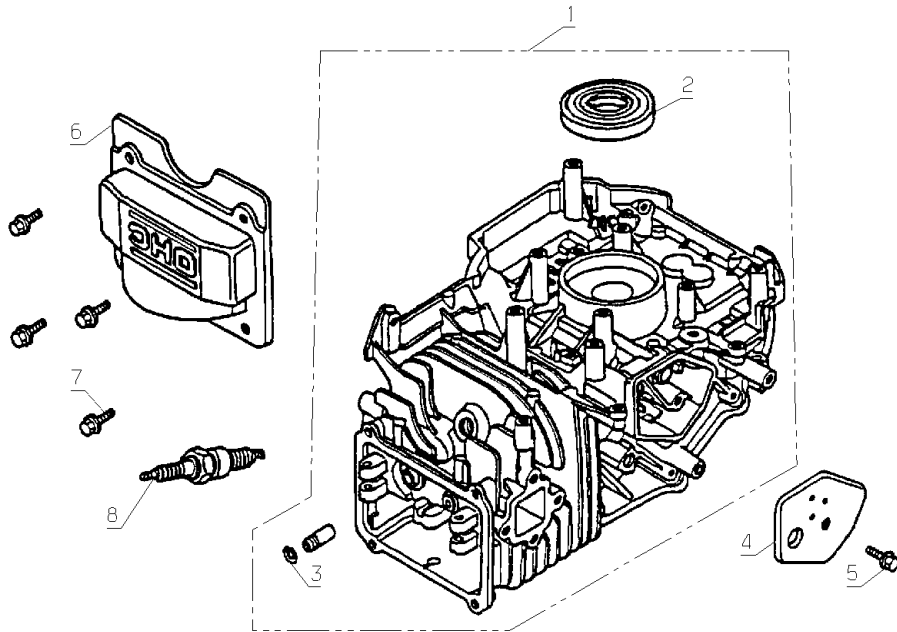

GBA - GBE - GHB

346.01

10-2004

Number	Part Number	Name	Quantity
1	18500	CRANKCASE 160	1,000
2	18507	COLLAR	1,000
3	18502	CIRCLIP	1,000
4	18504	COVER	1,000
5	18506	SCREW 6X14	1,000
6	18503	CASE ROCKER	1,000
7	18505	SCREW 6X12	1,000
8	3861	SPARK PLUG D.14X19R	1,000
9	18516	SLINGER OIL	1,000
10	18523	WASHER 6MM	1,000
11	18520	PIVOT	1,000
12	18517	FEEDER	1,000
13	18518	SLINGER OIL	1,000
14	18524	CIRCLIPS	1,000
15	18519	COTTER PIN	1,000
16	18515	REGULATOR SHAFT	1,000
17	18528	CUP	1,000
18	18527	WASHER 6MM	1,000
19	18521	GOVERNOR SHAFT	1,000
20	18529	SLEEVE	1,000
21	18511	OIL GAUGE	1,000
22	18512	SEAL	1,000
23	18513	FILLING TUBE	1,000
24	18514	WASHER	1,000
25	18526	O-RING	1,000
26	18510	OILSUMP	1,000
28	18522	SCREW 6X25	1,000
29	18525	OIL SEAL	1,000

HONDA
OHC 160

261.01

04/2005

Number	Part Number	Name	Quantity
1	18535	ROD ASSY CONNECTING	1,000
2	18537	SCREW	1,000
3	18538	CIRCLIPS 13MM	1,000
4	18534	PISTON PIN	1,000
5	18533	PISTON	1,000
6	18539	PISTON RING, SET OF	1,000
8	18530	CRANKSHAFT 160	1,000
9	18532	WASHER THRUST	1,000
10	18543	BELT	1,000
11	18541	PULLEY	1,000
12	18542	SHAFT	1,000
13	18554	O-RING 6,8X1,9	1,000
14	18546	ROCKER ARM EXHAUST	1,000
15	18553	NUT	1,000
16	18549	EXH. VALVE	1,000
17	18550	VALVE SPRING	1,000
18	18548	INLETVALVE	1,000
19	18551	VALVE CUP	1,000
20	18547	SHAFT	1,000
21	18545	ROCKER ARM INLET	1,000
22	18552	ADJUSTING SCREW	1,000
23	18540	CRANKSHAFT 160 D.25	1,000