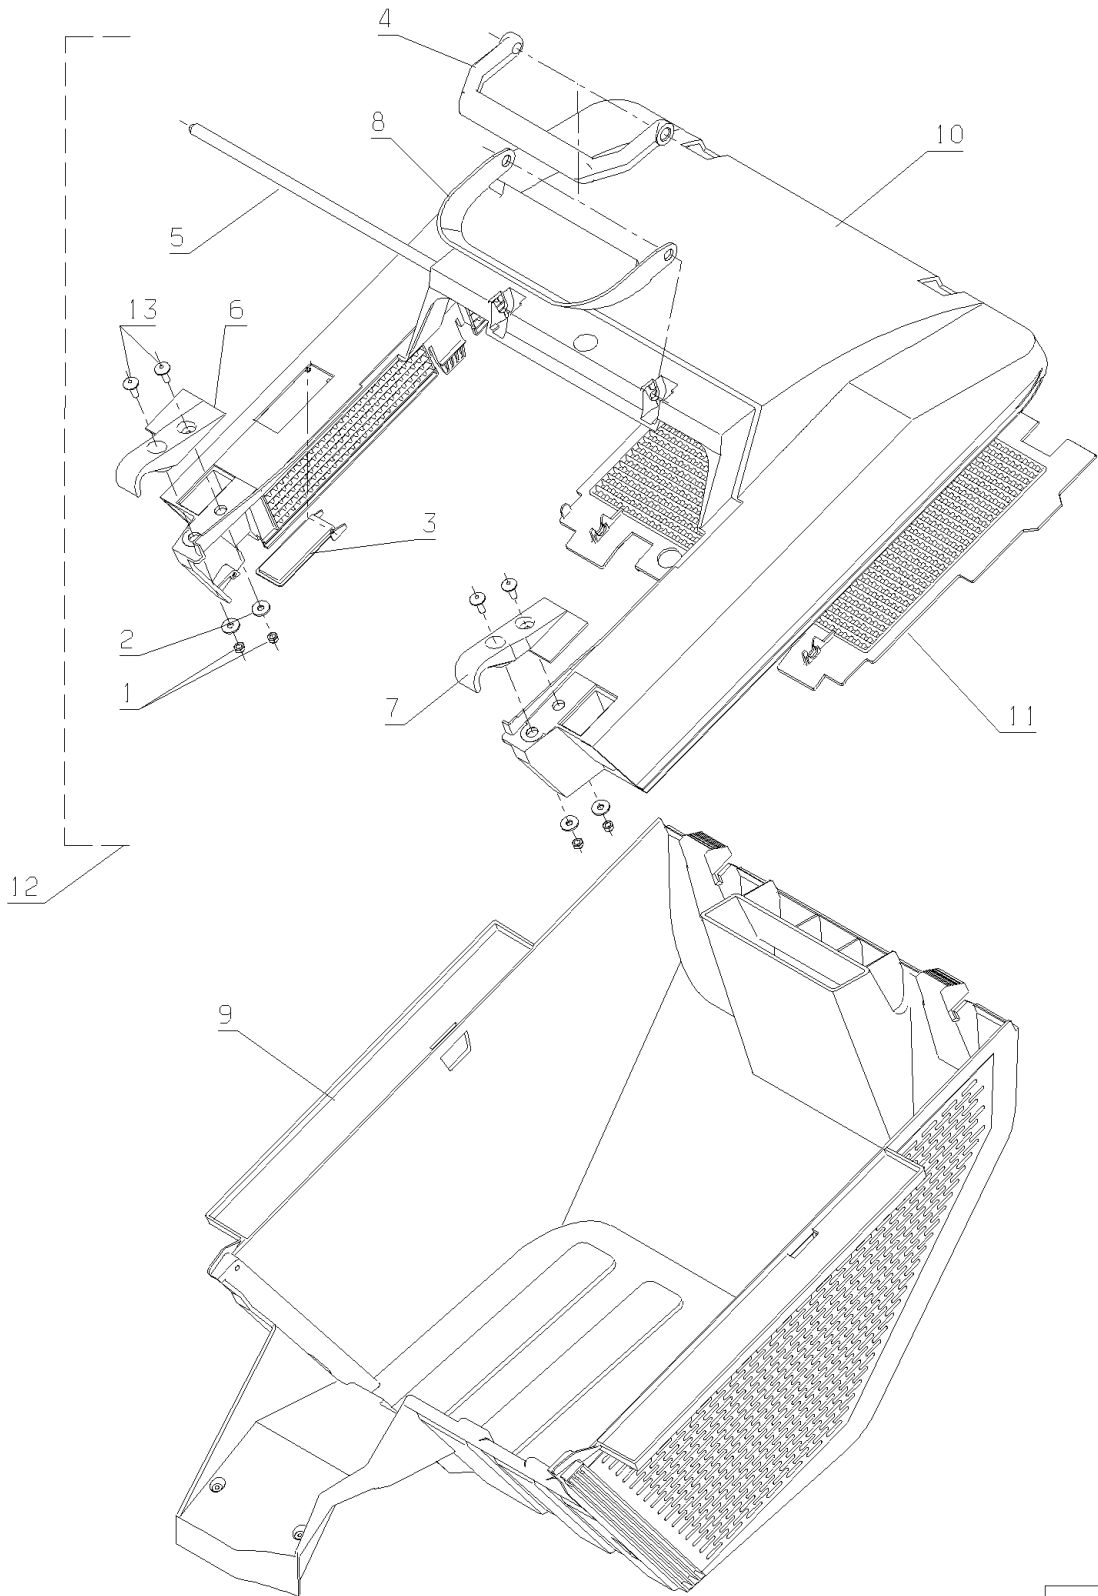

GBA - GBE - GHB

346.01

10-2004

Number	Part Number	Name	Quantity
1	18500	CRANKCASE 160	1,000
2	18507	COLLAR	1,000
3	18502	CIRCLIP	1,000
4	18504	COVER	1,000
5	18506	SCREW 6X14	1,000
6	18503	CASE ROCKER	1,000
7	18505	SCREW 6X12	1,000
8	3861	SPARK PLUG D.14X19R	1,000
9	18516	SLINGER OIL	1,000
10	18523	WASHER 6MM	1,000
11	18520	PIVOT	1,000
12	18517	FEEDER	1,000
13	18518	SLINGER OIL	1,000
14	18524	CIRCLIPS	1,000
15	18519	COTTER PIN	1,000
16	18515	REGULATOR SHAFT	1,000
17	18528	CUP	1,000
18	18527	WASHER 6MM	1,000
19	18521	GOVERNOR SHAFT	1,000
20	18529	SLEEVE	1,000
21	18511	OIL GAUGE	1,000
22	18512	SEAL	1,000
23	18513	FILLING TUBE	1,000
24	18514	WASHER	1,000
25	18526	O-RING	1,000
26	18510	OILSUMP	1,000
28	18522	SCREW 6X25	1,000
29	18525	OIL SEAL	1,000