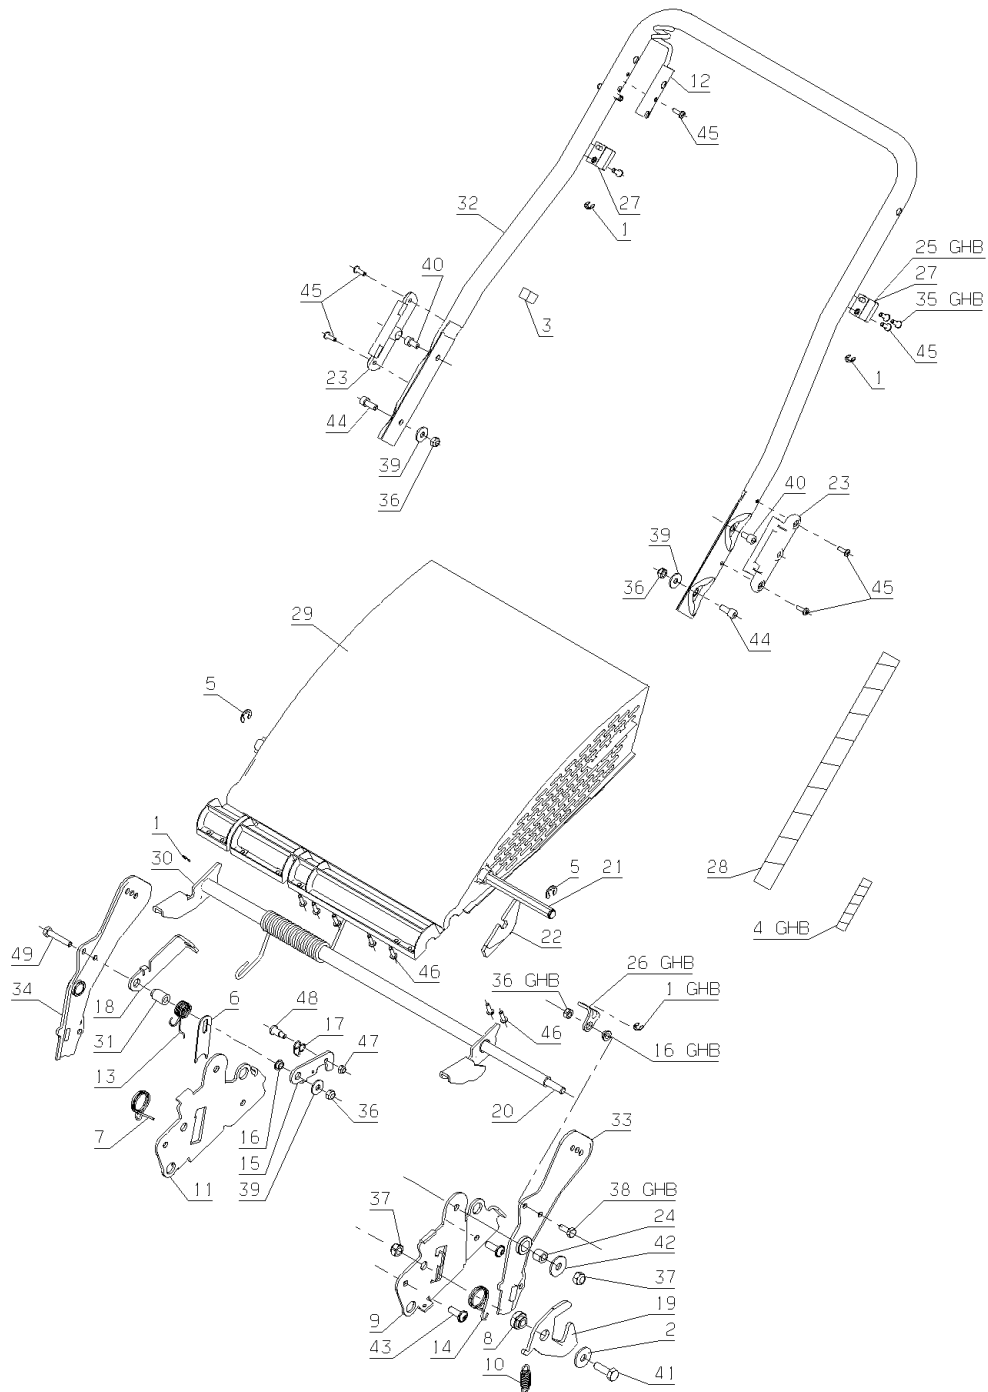

GBA - GBE - GHB

341.01

05/2005

Number	Part Number	Name	Quantity
1	1540	CIRCLIP 5	1,000
2	2235	WASHER A6.4	1,000
3	71201	NUT M6	1,000
4	24610	BUTTON (SMALL)	1,000
5	20520	BOLT 8X45	1,000
6	21436	CLIPS NUT	1,000
7	22029	FLAT WASHER 6,5	1,000
8	41211	REINFORCING PIECE	1,000
9	41422	SPRING	1,000
10	41502	BUSH	1,000
11	41507	CABLE DRIVER STOP	1,000
12	41512	DRIVING PIGNON	1,000
13	41513	DRIVING INDEX. DISK	1,000
14	41515	DRIVING SHACKLE	1,000
15	41516	SHACKLE	1,000
16	41517	BUSH	1,000
17	41520	SPRING	1,000
18	41529	RIGHT BRACKET	1,000
19	41533	SPRING	1,000
20	41540	LEFT LINK	1,000
21	41541	RIGHT LINK	1,000
22	41544	RIGHT BUSH	1,000
23	41568	RIGHT BRACKET	1,000
24	41581	THROTTLE CABLE	1,000
25	41600	ARCH COVERING WHITE	1,000
26	41601	WHITE COVERING	1,000
27	41602	LEFT COVER WHITE	1,000
28	41603	RIGHT COVER WHITE	1,000
29	41789	LEFT BRACKET	1,000
30	41795	LEFT BRACKET	1,000
31	41807	UPPER HANDLEBAR	1,000
32	41808	HOOK	1,000
33	41809	DRIVING	1,000
34	43062	VARIATOR LEVER	1,000
35	43063	THROTTLE LEVER GUID	1,000
36	43064	LEVER COVERING	1,000
37	43065	SPRING	1,000
38	43066	VARIATOR LEVER GUID	1,000
39	43089	COVER	1,000
40	43090	TIGHENER ARM STOP	1,000
41	43099	BUSH	1,000