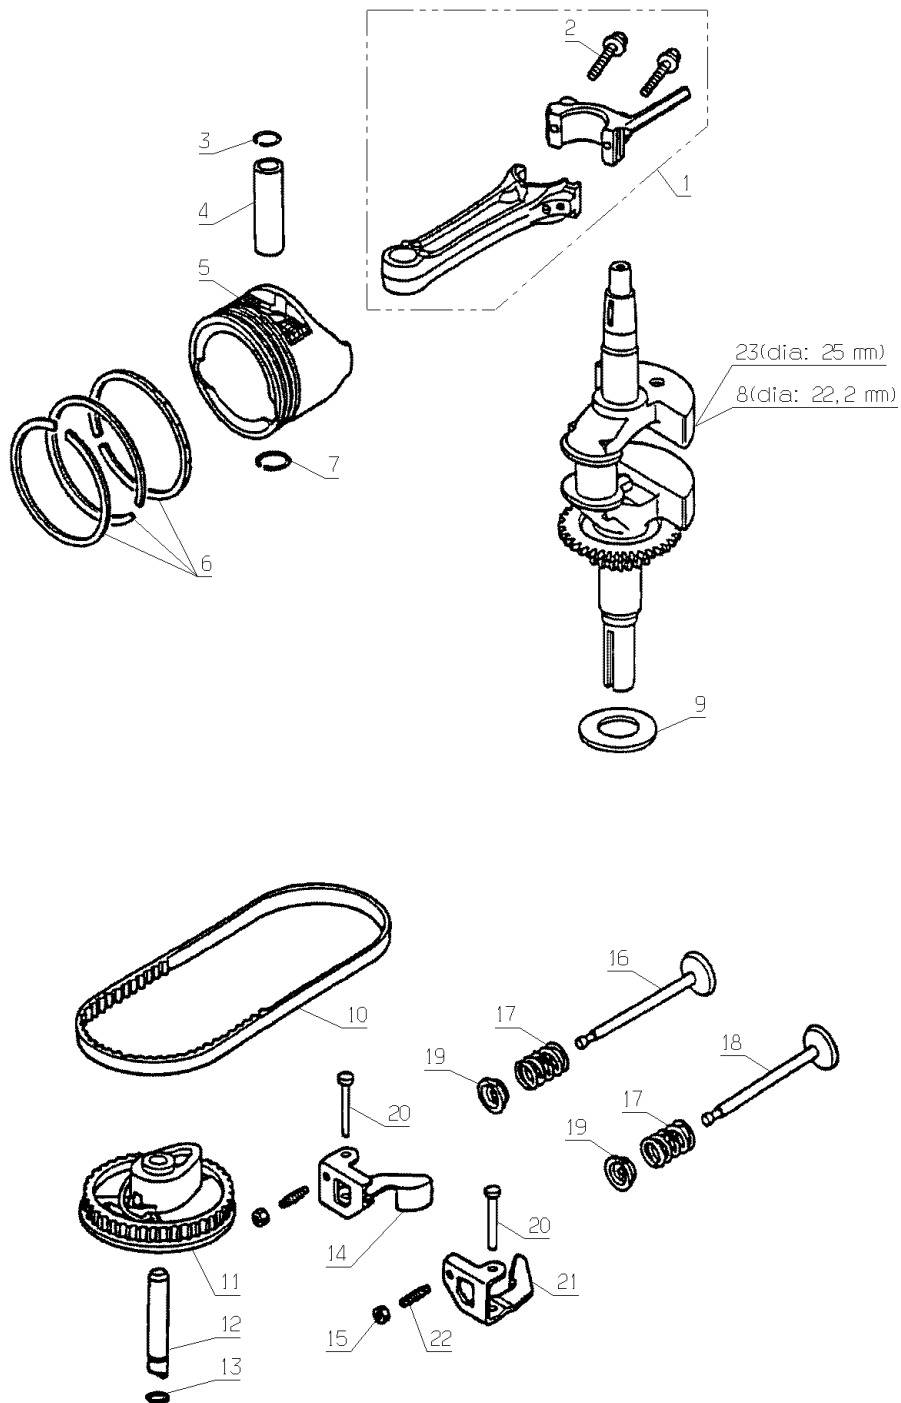

HONDA
OHC 160

263.01

09/2008

Number	Part Number	Name	Quantity
1	18588	GASKET	1,000
2	18587	INSULATOR	1,000
3	18591	DEFLECTOR	1,000
4	18589	SEAL	1,000
5	18582	CARBURETOR 160	1,000
6	18593	SCREW	1,000
7	18579	ADJUSTING SCREW SET	1,000
8	18581	SCREW WITH SPRING	1,000
9	18585	CHOKE TUBE	1,000
10	18595	JET DIA.65	1,000
11	18584	FLOAT SPINDLE	1,000
12	18577	FLOAT	1,000
13	18576	GASKET SET	1,000
14	18578	FLOAT CHAMBER +SEAL	1,000
16	18580	SCREW WITH SEAL	1,000
17	18590	SEAL	1,000