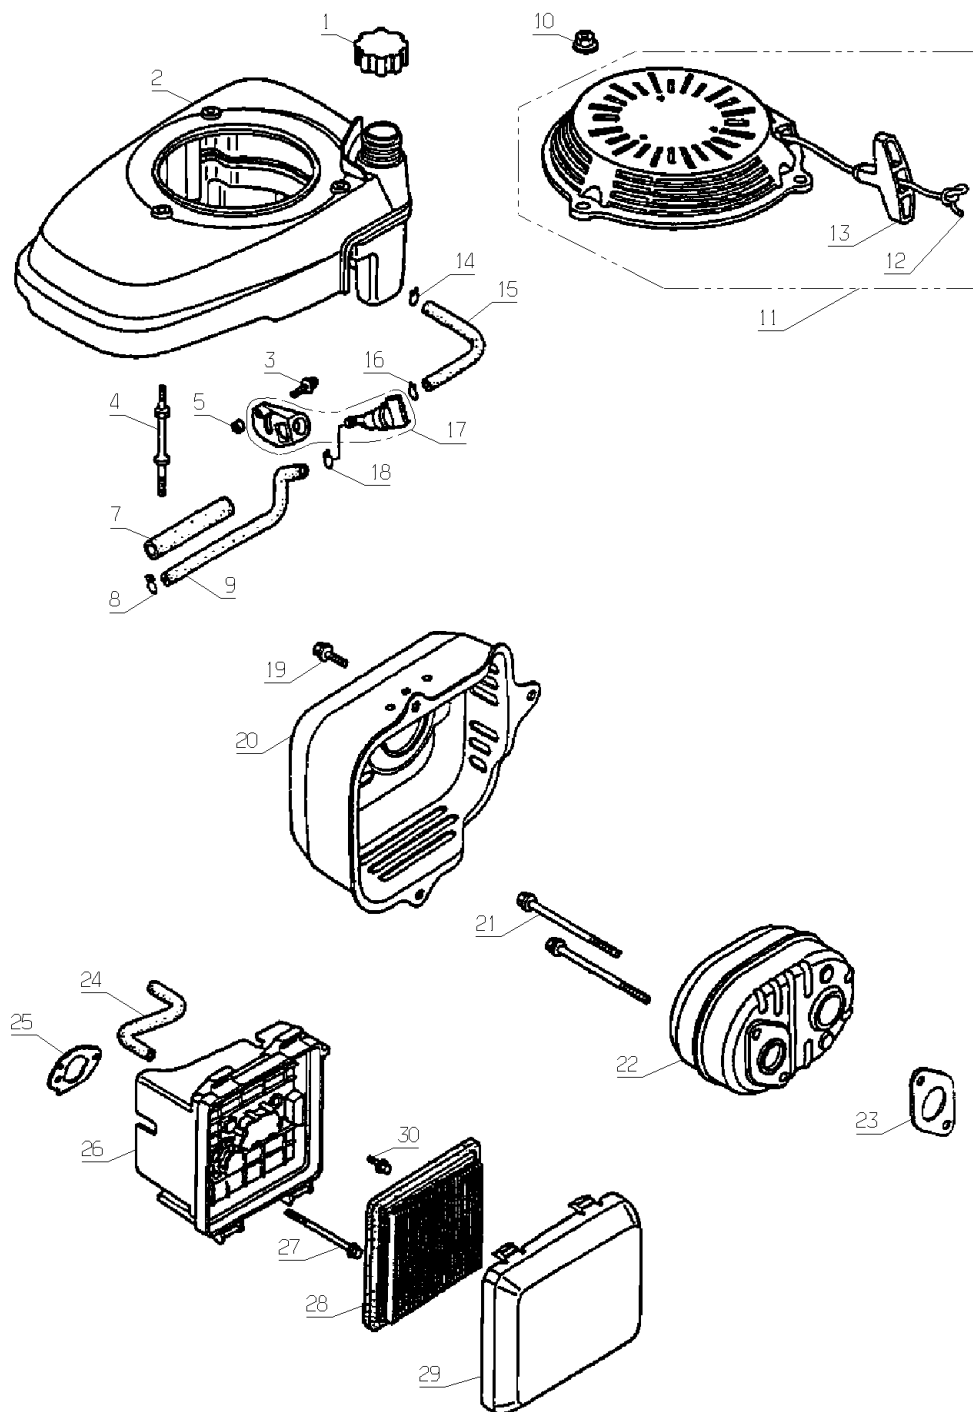

Number	Part Number	Name	Quantity
1	18563	PLUG	1,000
2	18565	TANK CPL BLACK	1,000
3	18570	SCREW	1,000
4	18569	THREADED STUD	1,000
5	18567	RING	1,000
7	18560	RUBBER BRACKET	1,000
8	18573	CLIP	1,000
9	18564	HOSE	1,000
10	18558	NUT	1,000
11	18556	STARTER ASSY BLACK	1,000
12	18559	ROPE	1,000
13	18557	STARTER HANDLE	1,000
14	18574	CLIP	1,000
15	18572	HOSE 5,3X200	1,000
17	18561	COCK	1,000
18	18575	CLIP	1,000
19	18505	SCREW 6X12	1,000
20	18611	MISSION GUARD	1,000
21	18612	SCREW	1,000
22	18610	EXHAUST	1,000
23	18613	GASKET	1,000
24	18600	INLETTUBE	1,000
25	18603	FILTER GASKET	1,000
26	18602	FILTERBOX	1,000
27	18605	SCREW	1,000
28	18607	FILTER	1,000
29	18604	FILTER COVER	1,000
30	18606	SCREW	1,000

HONDA
GCV 160

269.01

04/2009