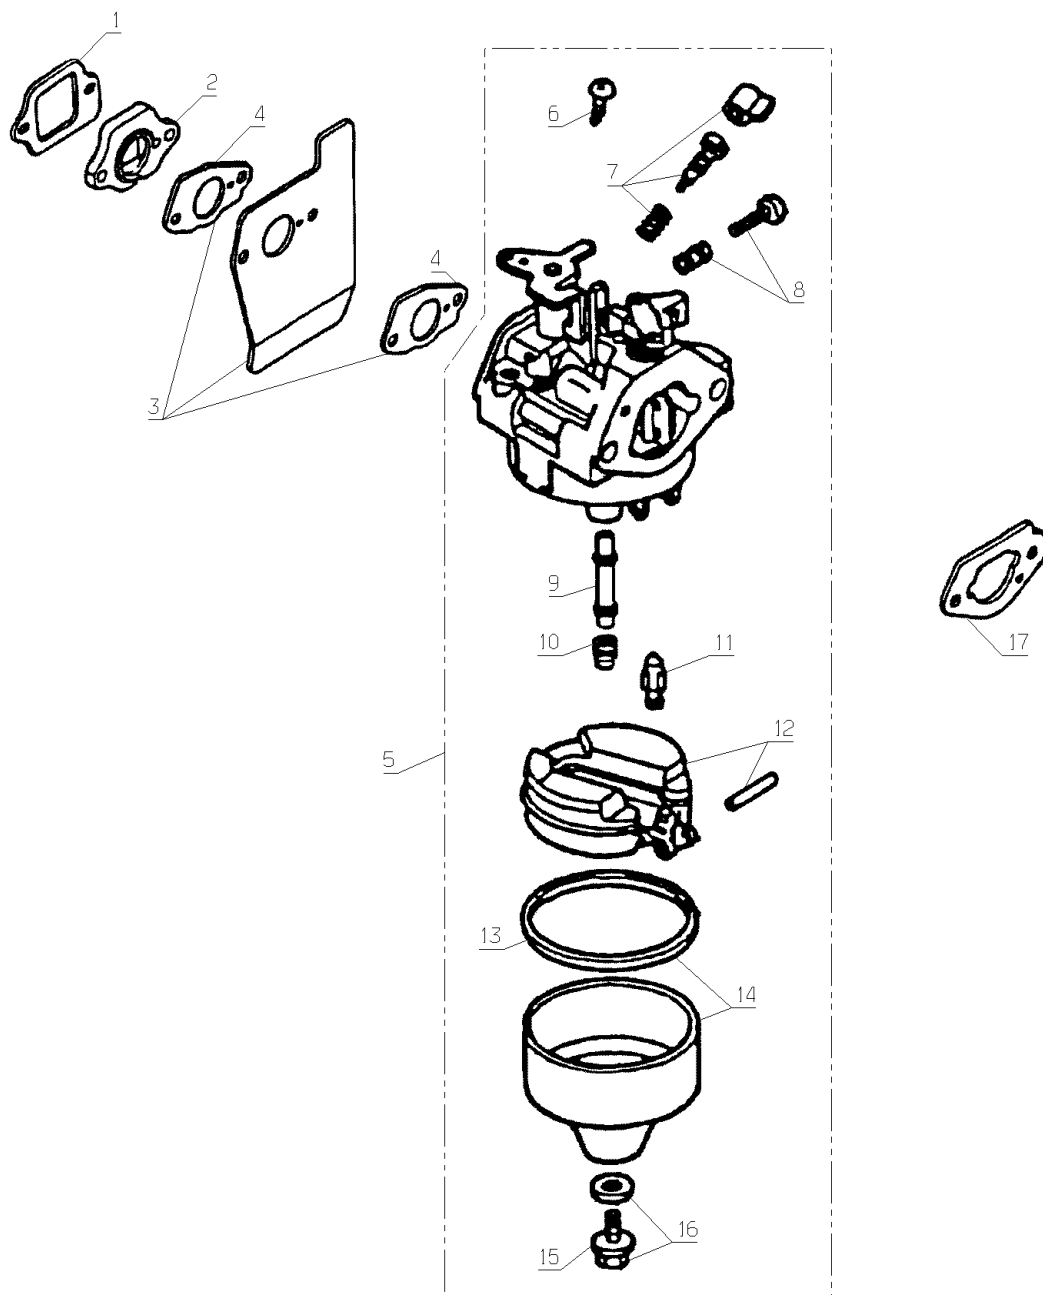

HONDA
OHC 160

261.01

04/2005

Number	Part Number	Name	Quantity
1	18535	ROD ASSY CONNECTING	1,000
2	18537	SCREW	1,000
3	18538	CIRCLIPS 13MM	1,000
4	18534	PISTON PIN	1,000
5	18533	PISTON	1,000
6	18539	PISTON RING, SET OF	1,000
8	18530	CRANKSHAFT 160	1,000
9	18532	WASHER THRUST	1,000
10	18543	BELT	1,000
11	18541	PULLEY	1,000
12	18542	SHAFT	1,000
13	18554	O-RING 6,8X1,9	1,000
14	18546	ROCKER ARM EXHAUST	1,000
15	18553	NUT	1,000
16	18549	EXH. VALVE	1,000
17	18550	VALVE SPRING	1,000
18	18548	INLETVALVE	1,000
19	18551	VALVE CUP	1,000
20	18547	SHAFT	1,000
21	18545	ROCKER ARM INLET	1,000
22	18552	ADJUSTING SCREW	1,000
23	18540	CRANKSHAFT 160 D.25	1,000

HONDA
OHC 160

263.01

09/2008

Number	Part Number	Name	Quantity
1	18588	GASKET	1,000
2	18587	INSULATOR	1,000
3	18591	DEFLECTOR	1,000
4	18589	SEAL	1,000
5	18582	CARBURETOR 160	1,000
6	18593	SCREW	1,000
7	18579	ADJUSTING SCREW SET	1,000
8	18581	SCREW WITH SPRING	1,000
9	18585	CHOKE TUBE	1,000
10	18595	JET DIA.65	1,000
11	18584	FLOAT SPINDLE	1,000
12	18577	FLOAT	1,000
13	18576	GASKET SET	1,000
14	18578	FLOAT CHAMBER +SEAL	1,000
16	18580	SCREW WITH SEAL	1,000
17	18590	SEAL	1,000

HONDA
OHC 160

265.01

09/2008

Number	Part Number	Name	Quantity
1	18505	SCREW 6X12	1,000
2	18506	SCREW 6X14	1,000
3	18628	SPECIAL NUT 14MM	1,000
4	18620	WOODRUFF KEY	1,000
5	18623	FLYWHEEL	1,000
6	18627	SCREW	1,000
7	18622	COIL TRANSISTER	1,000
8	18625	GROUND CABLE	1,000
9	18629	BRACKET	1,000
10	18630	SCREW 4X12	1,000
11	18631	WASHER 4MM	1,000
12	18648	ROD, CHOKE	1,000
13	18626	SWITCH	1,000
14	18646	DRIVE PLATE ENG.BR.	1,000
15	18643	SPRING	1,000
16	18647	RETURN SPRING	1,000
17	18650	SCREW	1,000
18	18639	GOVERNOR SPRING	1,000
19	18649	SCREW LEVER	1,000
20	18651	SCREW 5X16	1,000
21	18644	CLAMP	1,000
22	18652	NUT 6MM	1,000
23	18636	REGULATOR LEVER	1,000
24	18641	RETURN SPRING	1,000
25	18637	GOVERNOR ROD	1,000
26	18621	FLANGE	1,000
27	18632	FLYWHEEL	1,000