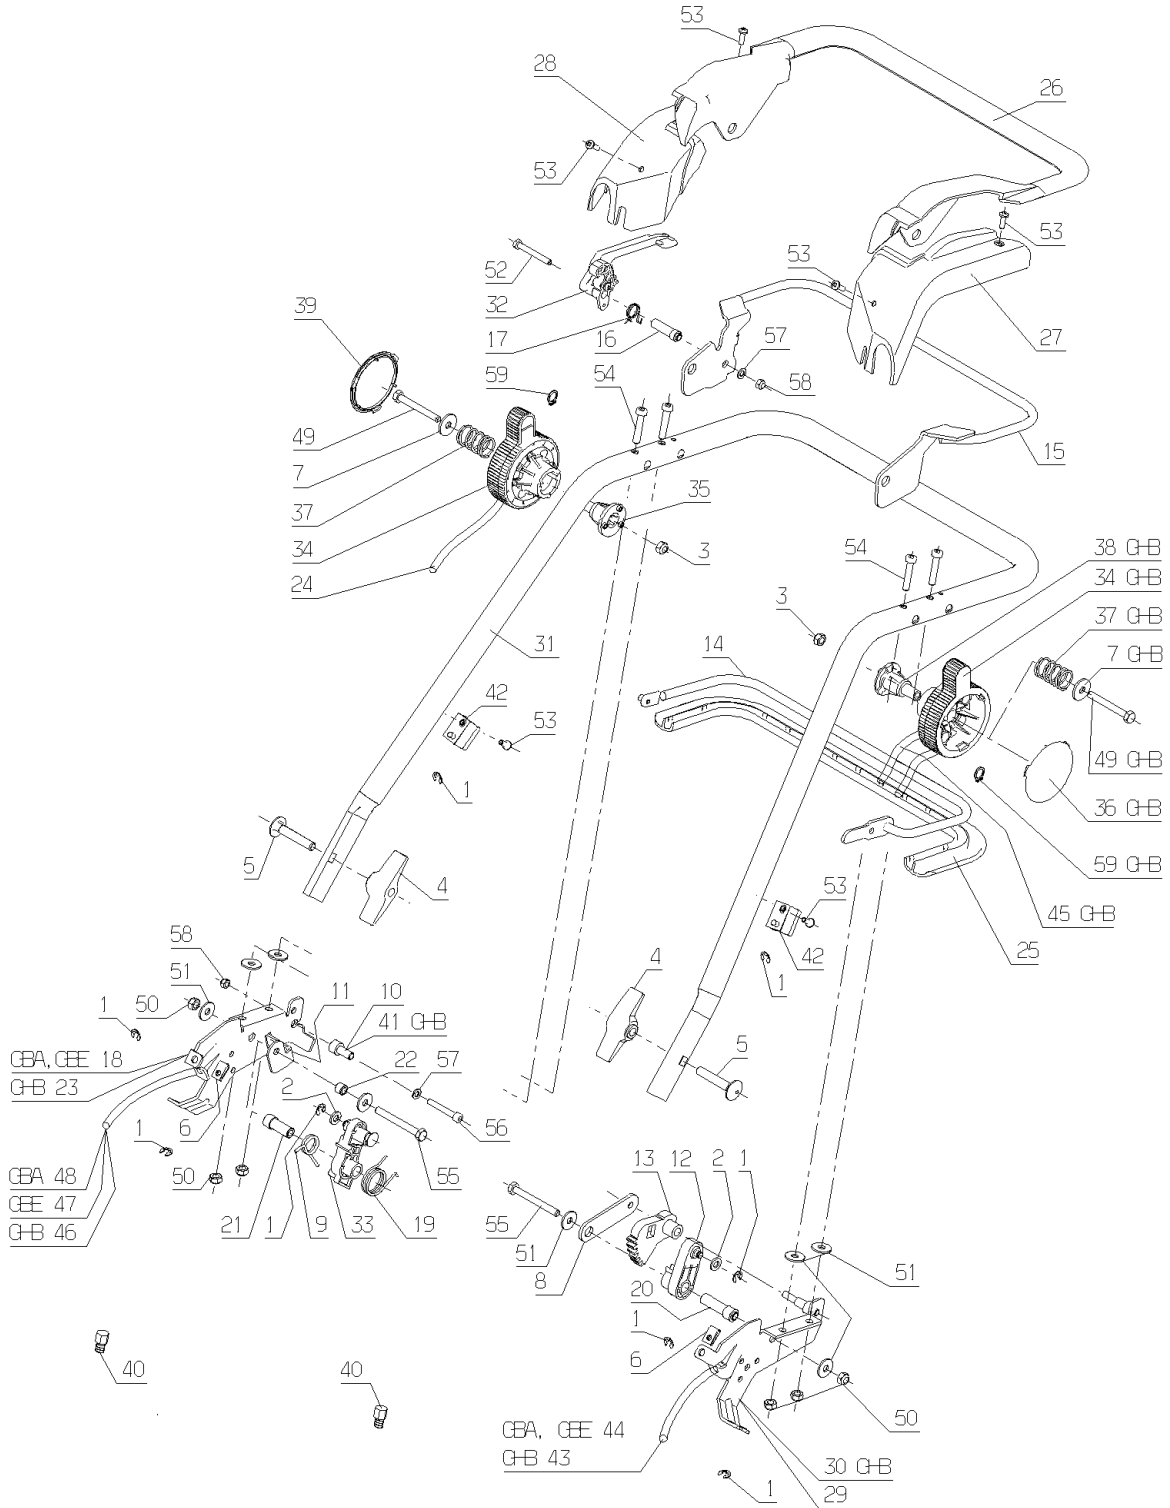

GBA - GBE - GHB

342.01

10-2004

Number	Part Number	Name	Quantity
1	1540	CIRCLIP 5	1,000
2	37561	NUT	1,000
3	5015	STUDED BUSH	1,000
4	5019	GUIDE RING	1,000
5	5323	GEAR	1,000
6	5329	CLICK SPRING	1,000
7	5568	WASHER	1,000
8	5733	FREE WHEEL RIGHT	1,000
9	5734	FREE WHEEL LEFT	1,000
10	6011	WASHER 12,2X23,2X1	1,000
11	7046	SLEEVE	1,000
12	7094	FLAT WASHER	1,000
13	9022	BALL BEARING 6002	1,000
14	9034	NYLON WASHER	1,000
15	20559	CIRCLIPS 10	1,000
16	20561	CURLED WASHER A10	1,000
17	21036	FLAT WASHER 10.5	1,000
18	21481	WASHER	1,000
19	21609	PIN 5X22	1,000
20	22455	REDUCTION GEAR PULL	1,000
21	23274	WHEEL ASSY 200GREEN	1,000
22	24067	WASHER	1,000
23	24087	PROTECTION WASHER	1,000
24	24132	SHAFT WASHER	1,000
25	24413	WHEEL 51 TR GREEN	1,000
26	24692	SEALING WASHER	1,000
27	43187	REAR WHEEL COVER TR	1,000
28	41552	CHAIN LINK	1,000
29	41654	SHAFT PROTECT. TUBE	1,000
30	42097	SPACER	1,000
31	43018	SPACER 10X1,5X2	1,000
32	43020	BEARING 6201 2RS	1,000
33	43024	SPACER	1,000
34	43028	INDEXING PLATE	1,000
35	43029	CUTTING HEIGHT INDI	1,000
36	43030	SPRING	1,000
37	43031	ENGINE WASHER	1,000
38	43032	SHAFT PROTECT.HOSE	1,000
39	43033	GUIDE RING 12/15/25	1,000
40	43036	BELT TENSION SPRING	1,000
41	43038	3 SPEED CABLE STOP	1,000