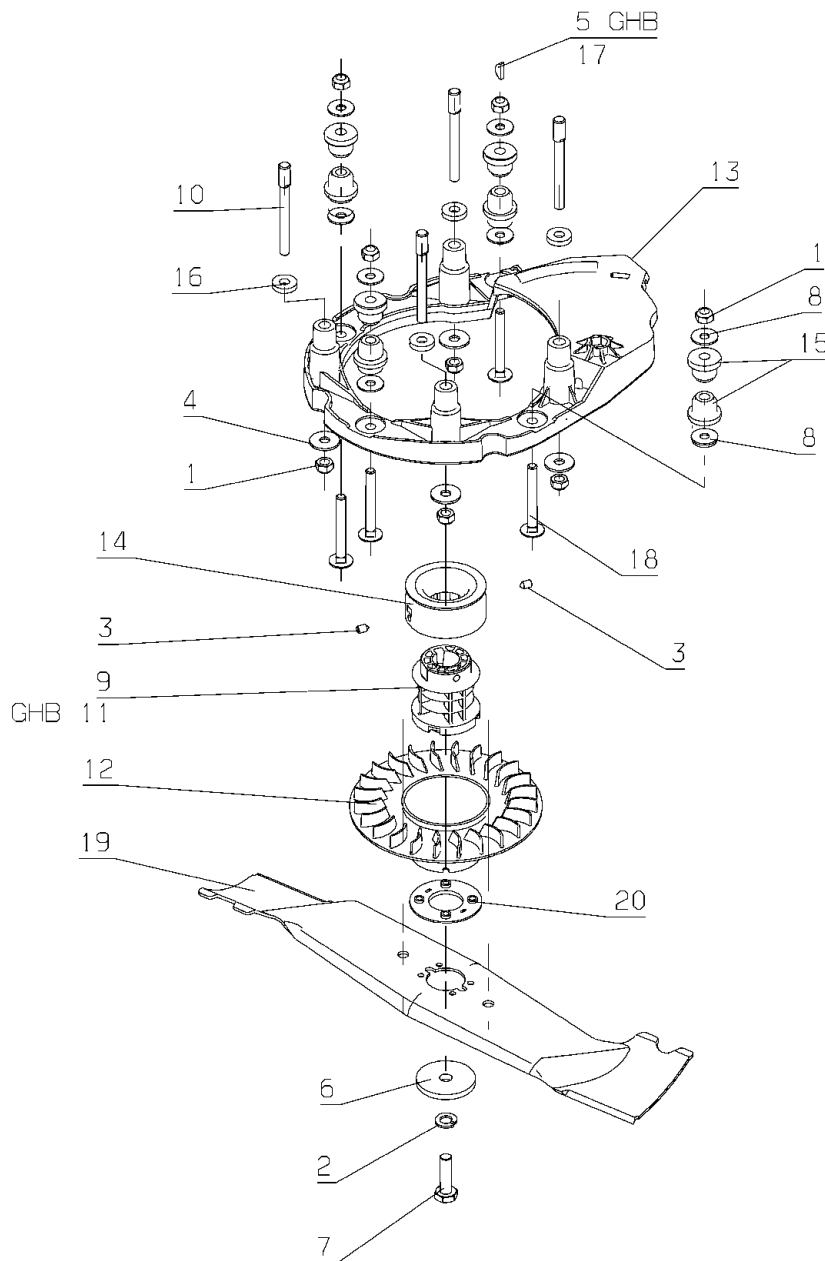

GBA - GBE - GHB

344.01

04/2005

Number	Part Number	Name	Quantity
1	71205	SCREW M8	1,000
2	5041	BOLT 8X30	1,000
3	71201	NUT M6	1,000
4	37997	SCREW HM6-16 8.8	1,000
5	5608	SCREW 6X35	1,000
6	7035	FLAT WASHER	1,000
7	9022	BALL BEARING 6002	1,000
8	21256	CIRCLIP	1,000
9	21270	WASHER 6,4	1,000
10	21481	WASHER	1,000
11	21525	NUT HM4	1,000
12	22029	FLAT WASHER 6,5	1,000
13	24151	CLUTCH PLATE	1,000
14	24152	SLEEVE TUBE	1,000
15	24155	BELT STOP	1,000
16	24156	1/2 PULLEY	1,000
17	24822	SPRING	1,000
18	24824	BEARING	1,000
19	24825	BELT 13X560	1,000
20	24832	BEARING 6007-2RS1	1,000
21	24834	BLADE COUPLING	1,000
22	24835	BRAKE PAD	1,000
23	24836	RING	1,000
24	40173	ADJUST - SPRING.	1,000
25	42051	BRAKE PLATE	1,000
26	42070	IRON PULLEY DIA.45	1,000
27	43273	BLAD.COUPL+1/2PULEY	1,000
28	71223	SCREW M8X50	1,000
29	71268	FHC SCREW M4X20	1,000