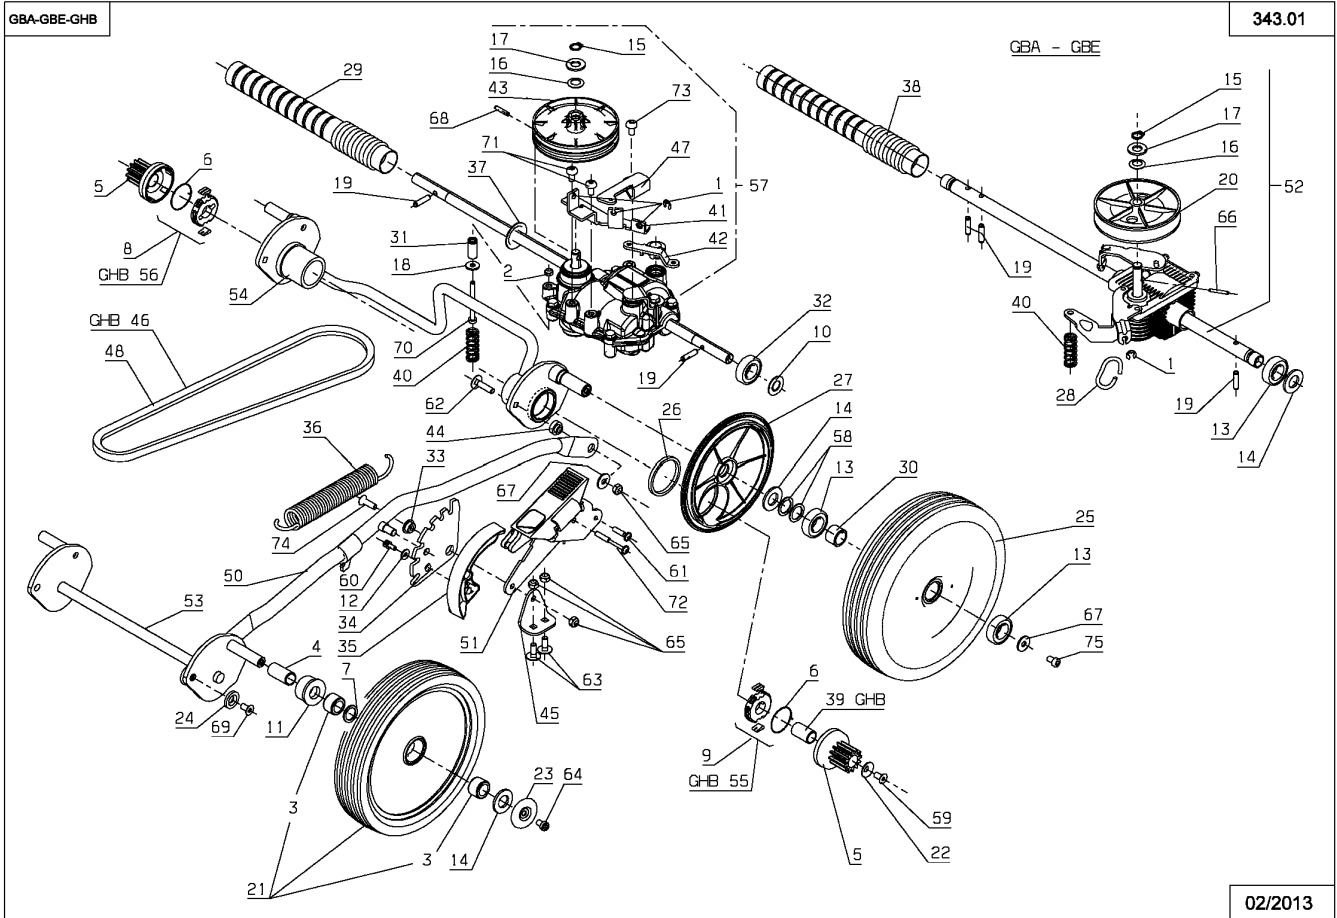

Number	Part Number	Name	Quantity
1	71205	SCREW M8	1,000
2	71052	SPRING WASHER,DIN 1	1,000
3	71461	-> 05353	1,000
4	7035	FLAT WASHER	1,000
5	7337	KEY	1,000
6	7341	FLAT WASHER 10,3X49	1,000
7	7342	BOLT 3/8 - 24	1,000
9	23616	COUPLING 25 MM	1,000
10	24827	THREADED PIN M10/M8	1,000
11	24834	BLADE COUPLING	1,000
12	43008	ENGINE FAN	1,000
13	43009	ENGINE BRACKET	1,000
14	43016	ENGINE PULLEY DP 63	1,000
15	43017	DAMPING ELEMENT	1,000
16	43068	ENGINE WASHER	1,000
17	71127	KEY 4,8X6,5X15,72	1,000
18	71382	SCREW M8X65	1,000
19	GZ48E	BLADE 48 CM	1,000
20	24006	SHEAR WASHER	1,000