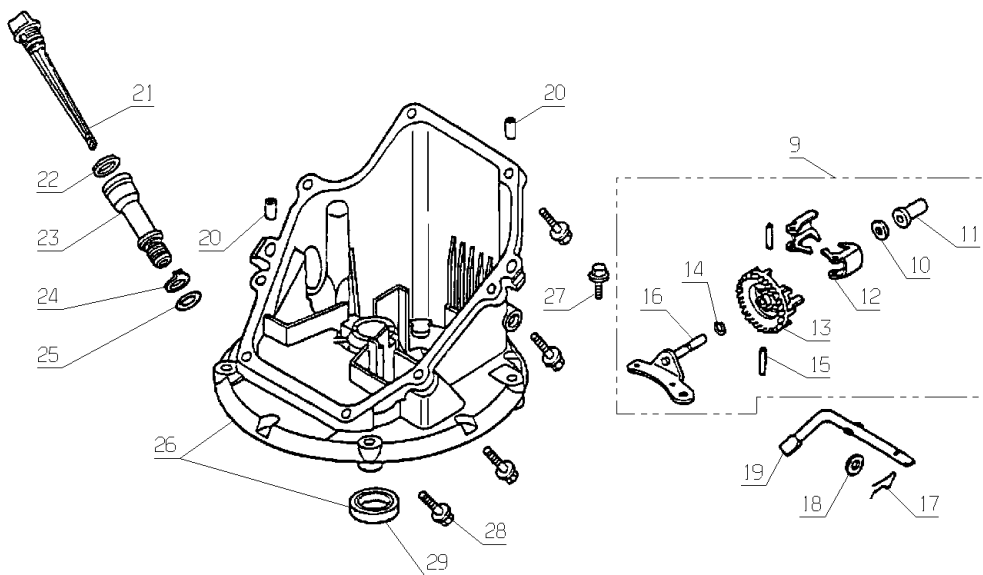

GBA - GBE - GHB

346.01

10-2004

Number	Part Number	Name	Quantity
1	18500	CRANKCASE 160	1,000
2	18507	COLLAR	1,000
3	18502	CIRCLIP	1,000
4	18504	COVER	1,000
5	18506	SCREW 6X14	1,000
6	18503	CASE ROCKER	1,000
7	18505	SCREW 6X12	1,000
8	3861	SPARK PLUG D.14X19R	1,000
9	18516	SLINGER OIL	1,000
10	18523	WASHER 6MM	1,000
11	18520	PIVOT	1,000
12	18517	FEEDER	1,000
13	18518	SLINGER OIL	1,000
14	18524	CIRCLIPS	1,000
15	18519	COTTER PIN	1,000
16	18515	REGULATOR SHAFT	1,000
17	18528	CUP	1,000
18	18527	WASHER 6MM	1,000
19	18521	GOVERNOR SHAFT	1,000
20	18529	SLEEVE	1,000
21	18511	OIL GAUGE	1,000
22	18512	SEAL	1,000
23	18513	FILLING TUBE	1,000
24	18514	WASHER	1,000
25	18526	O-RING	1,000
26	18510	OILSUMP	1,000
28	18522	SCREW 6X25	1,000
29	18525	OIL SEAL	1,000

HONDA
OHC 160

261.01

04/2005

Number	Part Number	Name	Quantity
1	18535	ROD ASSY CONNECTING	1,000
2	18537	SCREW	1,000
3	18538	CIRCLIPS 13MM	1,000
4	18534	PISTON PIN	1,000
5	18533	PISTON	1,000
6	18539	PISTON RING, SET OF	1,000
8	18530	CRANKSHAFT 160	1,000
9	18532	WASHER THRUST	1,000
10	18543	BELT	1,000
11	18541	PULLEY	1,000
12	18542	SHAFT	1,000
13	18554	O-RING 6,8X1,9	1,000
14	18546	ROCKER ARM EXHAUST	1,000
15	18553	NUT	1,000
16	18549	EXH. VALVE	1,000
17	18550	VALVE SPRING	1,000
18	18548	INLETVALVE	1,000
19	18551	VALVE CUP	1,000
20	18547	SHAFT	1,000
21	18545	ROCKER ARM INLET	1,000
22	18552	ADJUSTING SCREW	1,000
23	18540	CRANKSHAFT 160 D.25	1,000