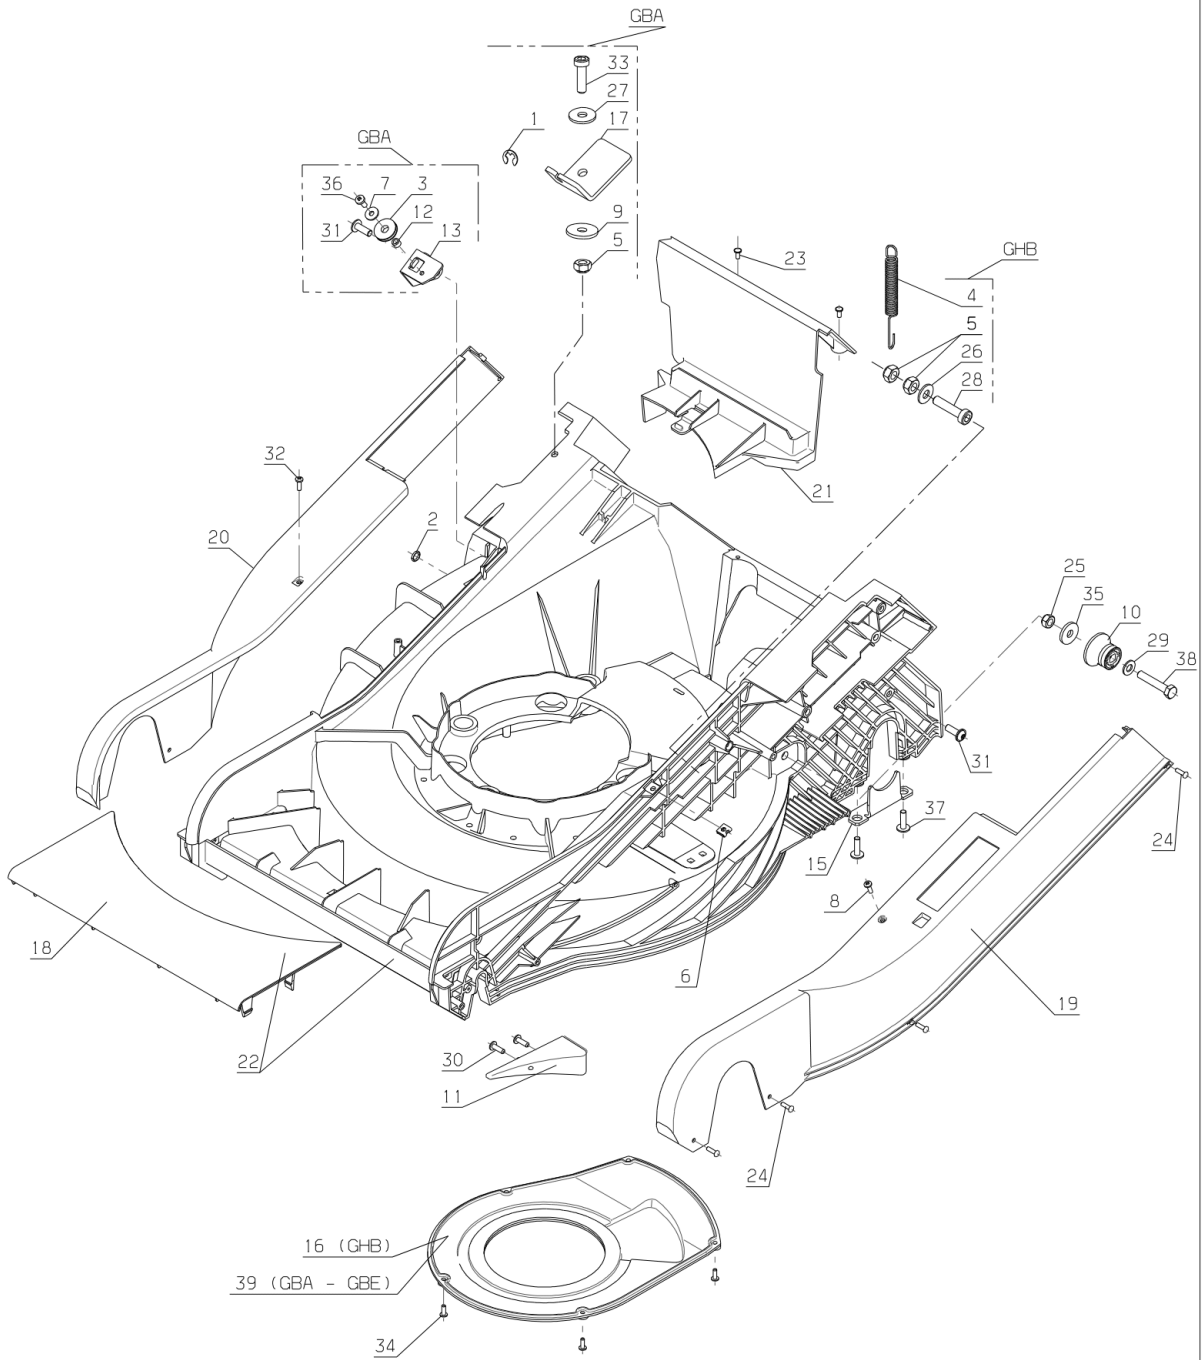

GBA - GBE - GHB

340.01

05/2018

Number	Part Number	Name	Quantity
1	1540	CIRCLIP 5	1,000
2	5508	WASHER 9X29X2	1,000
3	20597	CABLE SLEEVE	1,000
4	24129	PROTECTIVE COATING	1,000
5	24684	TRUARC RING	1,000
6	41020	DEFLECTOR NOTCH	1,000
7	41408	SPRING	1,000
8	41411	LOCKING RING	1,000
9	41412	LEFT PLATE	1,000
10	41413	SPRING	1,000
11	41414	RIGHT PLATE	1,000
12	41416	STARTER BRACKET	1,000
13	41424	SPRING	1,000
14	41426	SPRING	1,000
15	41429	DEFLECTOR HOOK	1,000
16	41430	WASHER	1,000
17	41431	CABLE GUIDE	1,000
18	41432	DEFLECTOR STOP	1,000
19	41433	HANDLE BAR LOCK2001	1,000
20	43011	SHAFT	1,000
21	43015	DEFLEC.REINFORCING	1,000
22	43056	REINFORCING PLATE	1,000
23	43071	GUIDE BRACKET	1,000
24	43075	RING	1,000
25	43085	ADJUSTABLE STOP	1,000
26	43094	3 SPEED CABLE STOP	1,000
27	43105	CABLE STOP	1,000
28	43114	SLEEVE SPI D9 1MET.	1,000
29	43154	DEFLECTOR	1,000
30	43253	COMPLET BAR	1,000
31	43258	DEFLECTOR BUSH	1,000
32	43271	LOWER HANDLE BAR	1,000
33	43293	ARM LEFT	1,000
34	43294	RH ARM	1,000
35	71050	BOLT EJ.PT KA40X14	1,000
36	71201	NUT M6	1,000
37	71074	NUT HM8	1,000
38	71084	BOLT HM6X16 DIN 933	1,000
39	71096	WASHER B6,4	1,000
40	71355	HEX.SCREW M6X10	1,000
41	71273	SCREW H M8X25	1,000