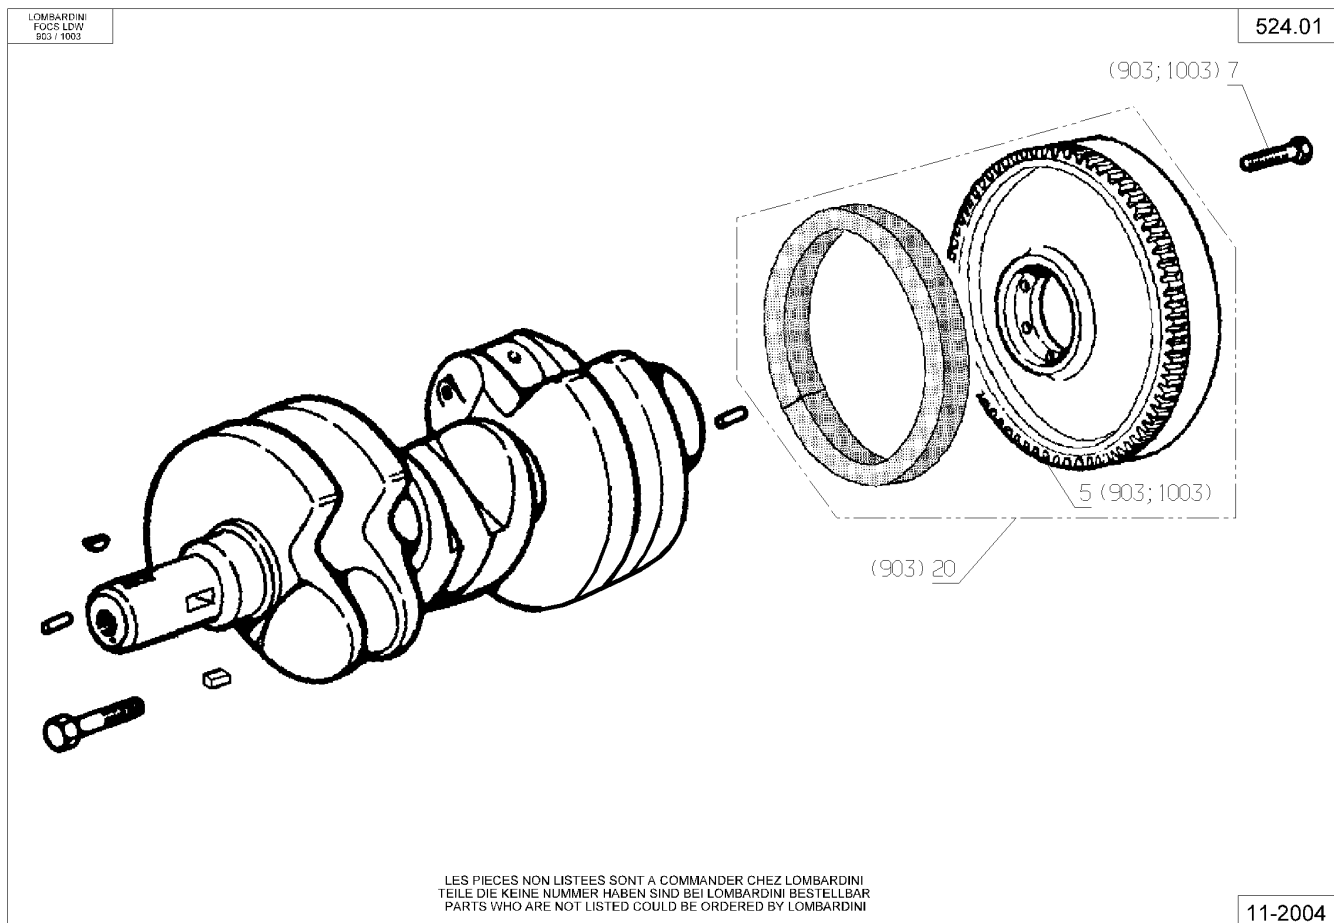

11-2004

Number	Part Number	Name	Quantity
5	30563	FLYWHEEL	1,000
7	71242	HEX.SCREW HM10X35	1,000
20	30523	FLYWHEEL	1,000

Number	Part Number	Name	Quantity
3	1557	NUT HM6	1,000
14	34010	RING	1,000
17	34009	CENT.BUSH	1,000
18	34012	ECCENT.PIN	1,000
19	34041	SCREW	1,000
20	30531	O-RING ACCESS.	1,000
24	30506	TIMING BELT	1,000
25	30574	SEAL 35.52.9	1,000
26	5318	HEX.SCREW M6X16	1,000
31	71137	BOLT M6X16	1,000
38	70086	HEXAGON SCREW,DIN 9	1,000
44	30584	TENSION ROLLER	1,000
171	30529	CENTRING BUSH	1,000
181	30533	HOLLOW GEAR 3 PTO	1,000