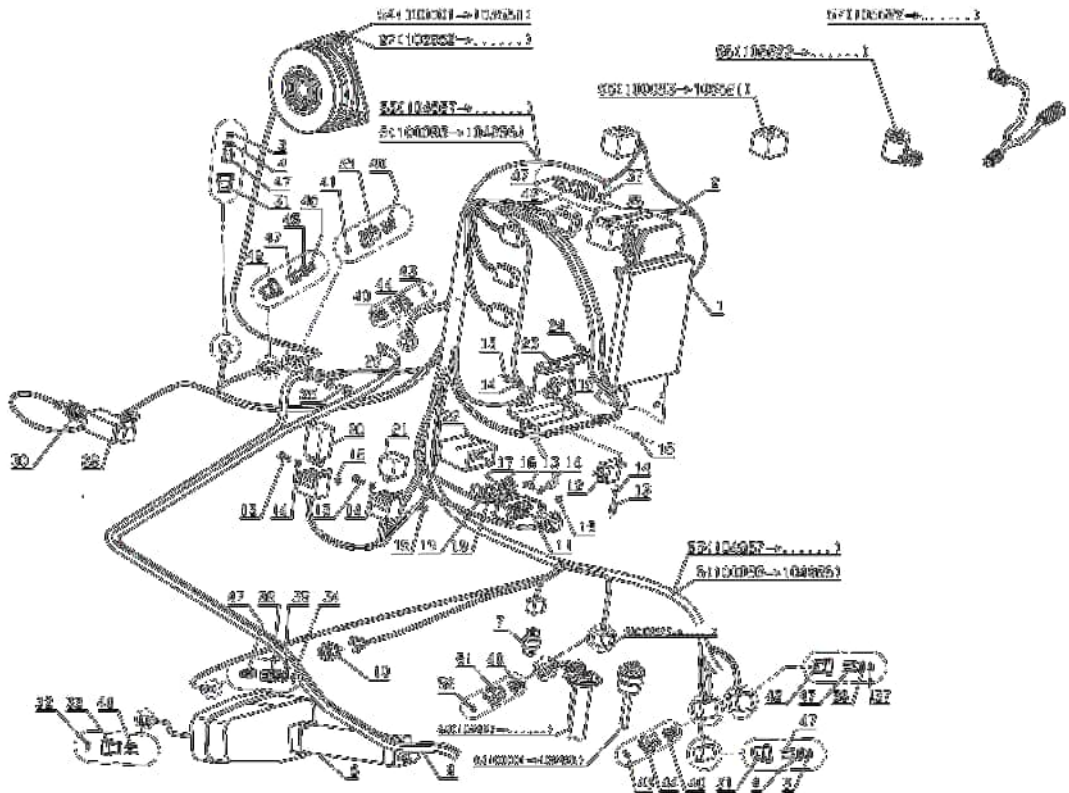

H144M - H144MX

807.02

12/2019

Number	Part Number	Name	Quantity
1	29314	BACK LIGHT	1,000
2	30732	COVER WIRING	1,000
3	71352	SCREW M4X10	1,000
4	52497	SWITCH ON/OFF LIGHT	1,000
5	29254	KEY SWITCH + 2 KEYS	1,000
6	52779	HOUR METER	1,000
7	52495	SWITCH ON/OFF/ON	1,000
8	71438	SCREW B HC M8X35	1,000
9	30297	POWER WIRING	1,000
10	29789	CONTACTOR GROMMET	1,000
11	30296	PUSH BUTTON	1,000
12	29252	-> 100215	1,000
13	40068	BRACE	1,000
14	30295	BATTERY FUSE	1,000
15	21525	NUT HM4	1,000
16	5399	BOLT M5X40	1,000
17	29257	SAFETY SWITCH	1,000
18	20564	WASHER 5,5	1,000
19	37561	NUT	1,000
20	29096	DISTR.WIRING PDF CP	1,000
21	29534	SET OF 2 KEYS	1,000
22	13129	BATTERY LABEL	1,000
23	29263	DISTRIBUTOR COIL H	1,000
24	30597	FRONT LIGHTS WIRING	1,000
25	29576	COVER WIRING FAST.	1,000
26	25822	FEMALE 2 WIR.CONNEC	1,000
27	28209	ALARM	1,000
28	25775	DOUBLE RELAY LAN	1,000
29	29299	SWICH ON/OFF/ON C11	1,000
30	29260	SWITCH ON/OFF/ON V	1,000
31	29262	SWITCH ON/OFF/ON R	1,000
32	29624	BLINKER UNIT	1,000
33	29807	BATTERY BRACKET	1,000
34	29556	-> 52180	1,000
35	20513	SCREW,DIN 933 H M 8	1,000
36	71205	SCREW M8	1,000
37	21687	HEXAGON SCREW,DIN 9	1,000
38	29270	BATTERY CORNER FAST	1,000
39	71413	SCREW HM 8-20	1,000
40	7335	WASHER	1,000
41	25094	LAMP 10W	1,000