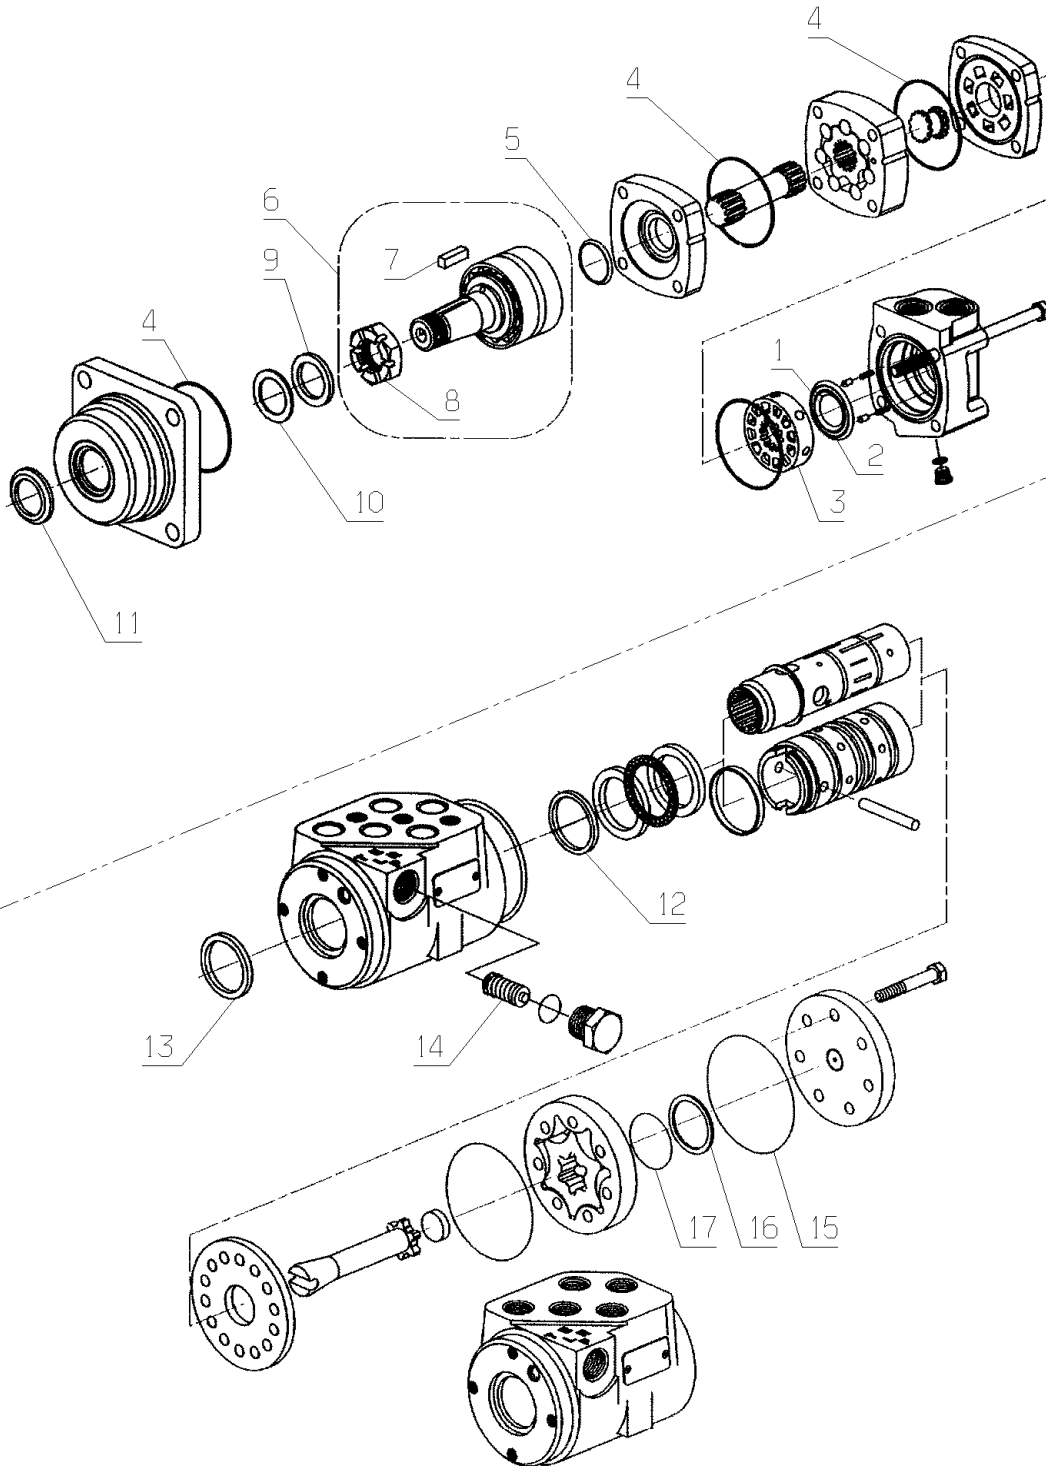

29302

510.01

29179

04/2007

Number	Part Number	Name	Quantity
1	30108	CONNECTOR 8L 90°	1,000
2	30054	ADAPT.GM 1/4" F8L	1,000
3	30113	NONRETOUR VALVE	1,000
4	30114	MANOMETER	1,000
5	29471	TELAR ADAPTER	1,000
6	27089	UNION 14X150/14X150	1,000
7	27080	GEAR PUMP	1,000
8	20693	HEX.SCREW HM6X25	1,000
9	71201	NUT M6	1,000
10	27084	SEAL COPPER 0 14	1,000
11	30107	FOLDED TUBE 2 NUTS	1,000
12	30109	T CONNECTOR 8L	1,000
13	27125	COUPLER CAP	1,000
14	30117	MANOMETER FEM.UNION	1,000
15	27122	FEMALE COUPLER 1/8	1,000
16	29958	UNION 8L 1/8	1,000
17	30111	PRESSION HOSE	1,000
18	30116	UNIT WIRING	1,000
19	71049	SPRING WASHER,DIN 1	1,000
21	29528	CONSOLE BUSH	1,000
22	6831	400W MOTOR	1,000
23	30062	FRAME FILTRAT.UNIT	1,000
24	7038	SCREW,DIN933 H M 8X	1,000
25	7335	WASHER	1,000
26	71205	SCREW M8	1,000
27	29274	MOUNTING FRAME	1,000
28	52497	SWITCH ON/OFF LIGHT	1,000
29	2009	BOLT M5X16	1,000
30	37561	NUT	1,000
31	28392	WATERPROOF RELAY	1,000
32	71355	HEX.SCREW M6X10	1,000
33	30061	PUMP FRAME	1,000
34	13161	IDENT.PLATE FILT.UN	1,000
35	71113	NAIL RIVET, DIA. 4X	1,000
36	30053	DRIVE BUSH	1,000
38	2020	NUT HM8	1,000
39	29463	ADAPTER CJM	1,000
40	30118	SUCTION FILTER 25µ	1,000
41	30110	REDUCER G 3/4 G1/4	1,000
42	29490	FILTER CARTRIDGE	1,000
43	30112	SUCTION HOSE	1,000