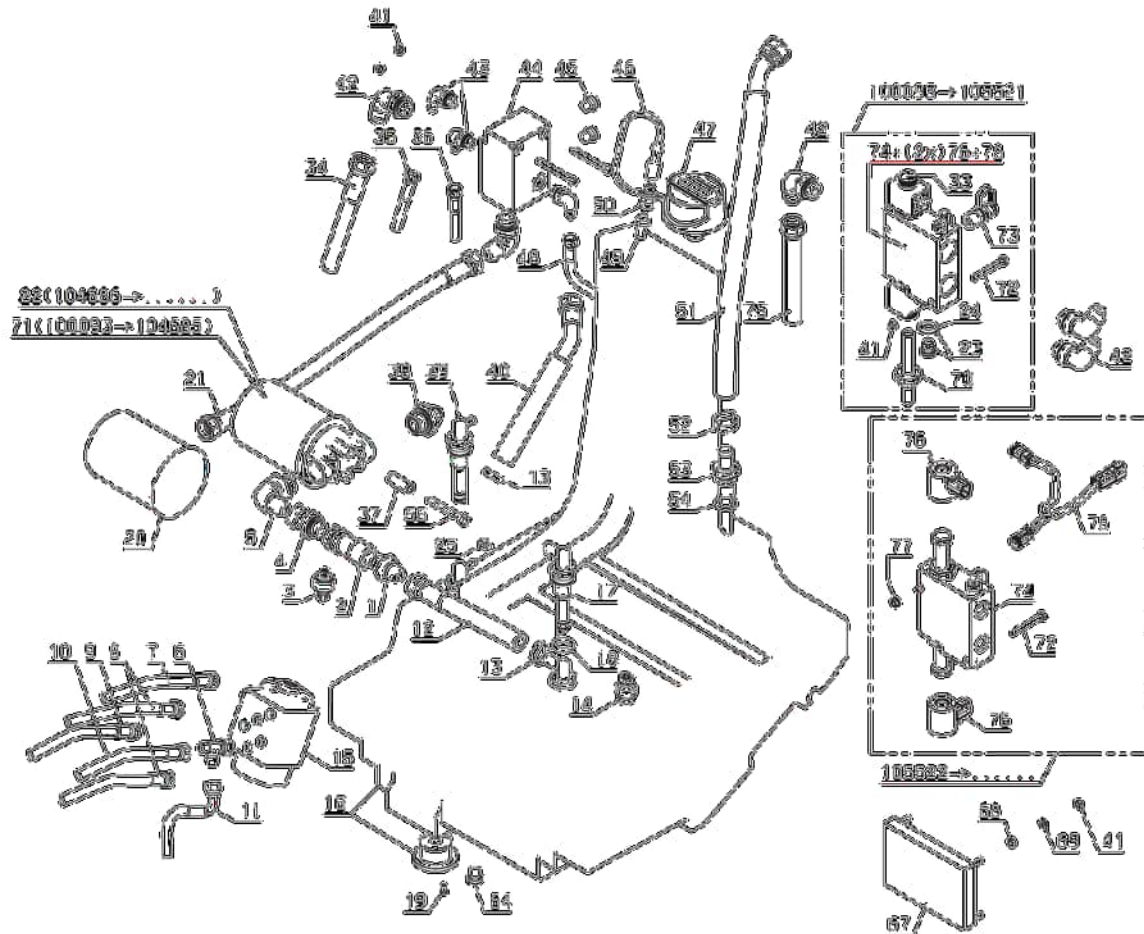

H144M - H144MX

505.02

12/2019

Number	Part Number	Name	Quantity
1	29209	CUT.HEIGHT HANDLE	1,000
2	29203	FRONT CUTTING H.ARM	1,000
3	71005	SAFETY PIN,DIN 1102	1,000
4	71413	SCREW HM 8-20	1,000
5	71343	SPRING WASHER A8	1,000
6	20021	WASHER 8,5X40X4	1,000
7	7330	WASHER	1,000
8	29822	ELEC.RAM DRIVE ROD	1,000
9	71290	H.SCREW M12X45 8,8	1,000
10	71006	A-SHAPE KEY,DIN 688	1,000
11	29204	DRIVE ROD	1,000
12	71320	THIN NUT M12X175	1,000
13	29206	M12 KNUCKLE R.H	1,000
14	7038	SCREW,DIN933 H M 8X	1,000
15	71157	NUT AUTOFR.HM12	1,000
16	28040	CUTTING HEIGHT STOP	1,000
17	71205	SCREW M8	1,000
18	29771	-> 53685 + 54644	1,000
19	71201	NUT M6	1,000
20	2235	WASHER A6.4	1,000
21	29217	CENTRING BUSH	1,000
22	29030	SPACER CUT.H ARM	1,000
23	35435	RIGHT CUT.HG.ARM	1,000
24	29997	CYLIND.TRAVEL LIMIT	1,000
25	29996	ELECTRIC RAM CAP	1,000
26	20633	HEX.SCREW 8X65	1,000
27	71077	YOKE DIN 71751 8X32	1,000
28	30435	CUTT.HEIGHT GAS JAC	1,000
29	71291	H.SCREW M12X60 8,8	1,000
30	29205	M12 KNUCKLE L.H	1,000
31	29180	GAS JACK SHAFT	1,000
32	27066	PIN	1,000
33	29211	SPACER	1,000
34	29821	FRONT AXLE	1,000
35	30404	STRAP + NOTCH	1,000
36	30405	FLANGE STRAP	1,000
37	30180	FEMALE 2 WAY BLOCK	1,000
38	30179	2 WAY FEM.CONNECTOR	1,000
39	30178	DEUTSCH MALE THIMBL	1,000
40	2009	BOLT M5X16	1,000
41	30235	STOP SWITCH BRACKET	1,000