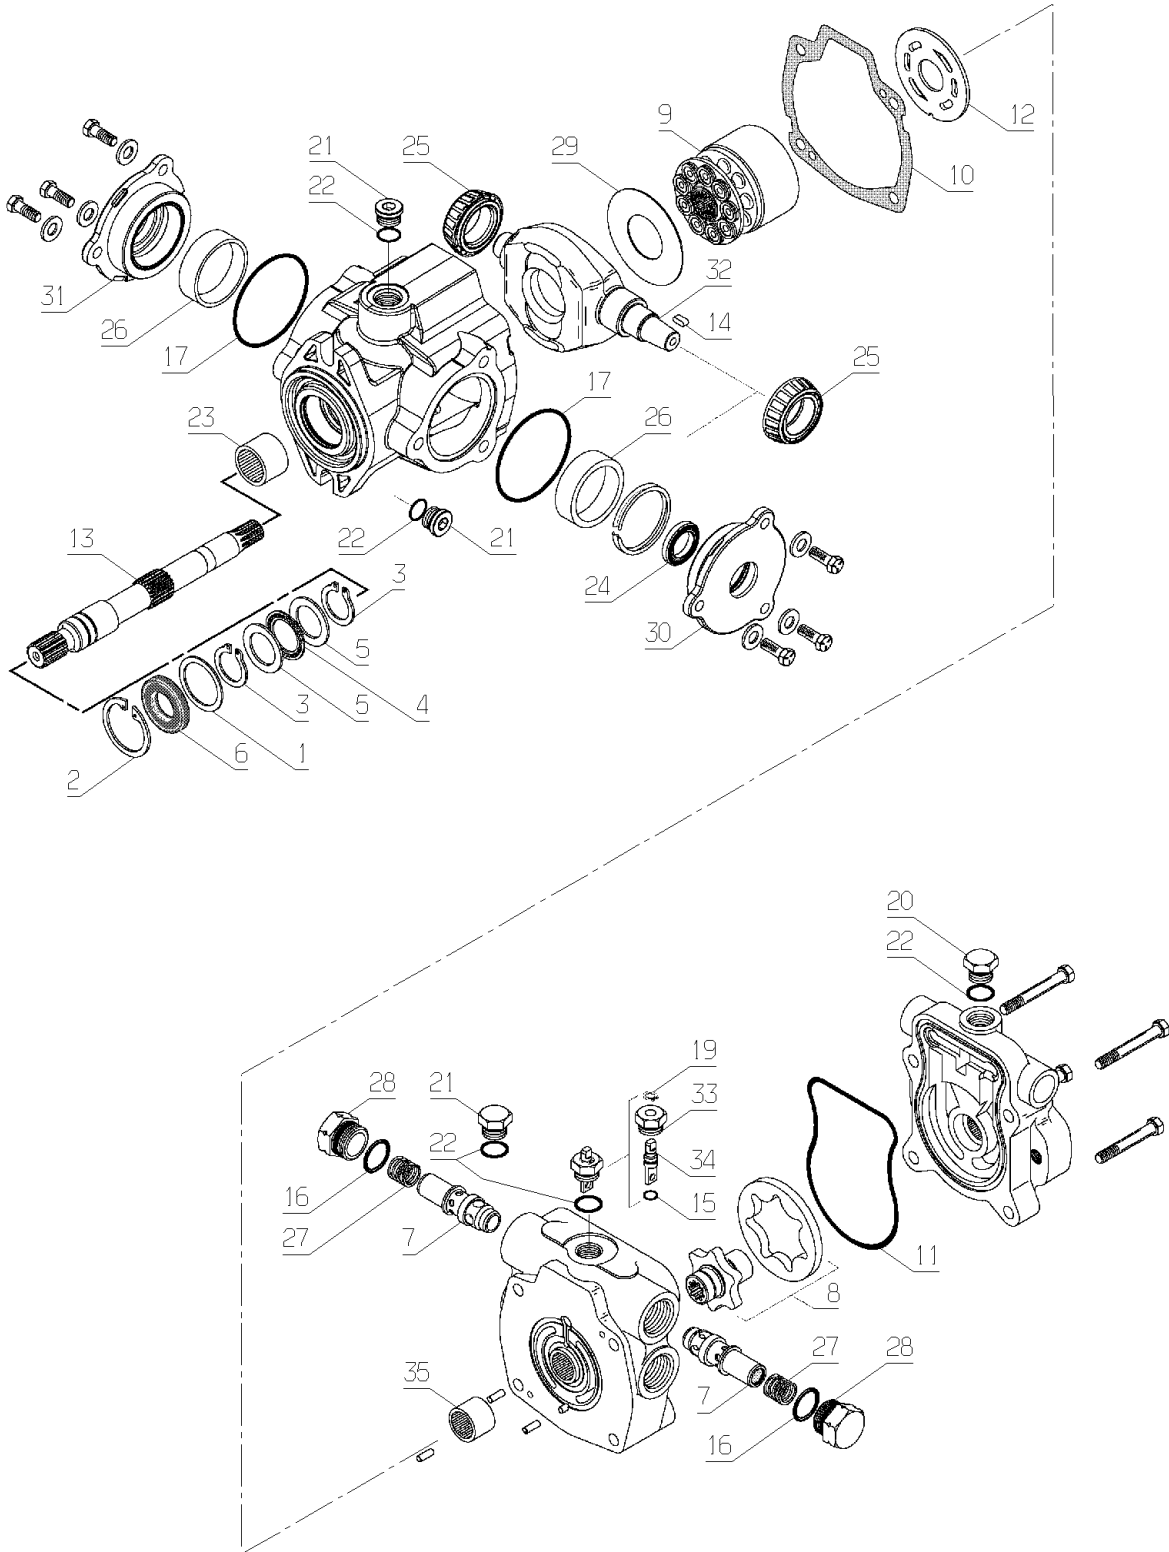

30019

509.02

04/2007

Number	Part Number	Name	Quantity
1	29899	LOWER GASKET DISTRI	1,000
2	29947	DIST. UPPER GASKET	1,000
3	29949	DISTRIBUTOR VALVE	1,000
4	29948	O-RING	1,000
5	29944	GASKET	1,000
6	29950	OUTPUT SHAFT ASSY	1,000
7	29840	WHEEL ENGINE KEY	1,000
8	29839	WHEEL ENGINE NUT	1,000
9	29945	ENG.SHAFT IN.GASKET	1,000
10	29898	SEAL WASHER	1,000
11	29946	ENG.SHAFT OUT.GASKE	1,000
12	29951	INSIDE GASKET	1,000
13	29952	OUTSIDE GASKET	1,000
14	29953	VALVE SET	1,000
15	29955	EXTERIOR O-RING	1,000
16	29954	GASKET WASHER	1,000
17	29956	INSIDE O-RING	1,000