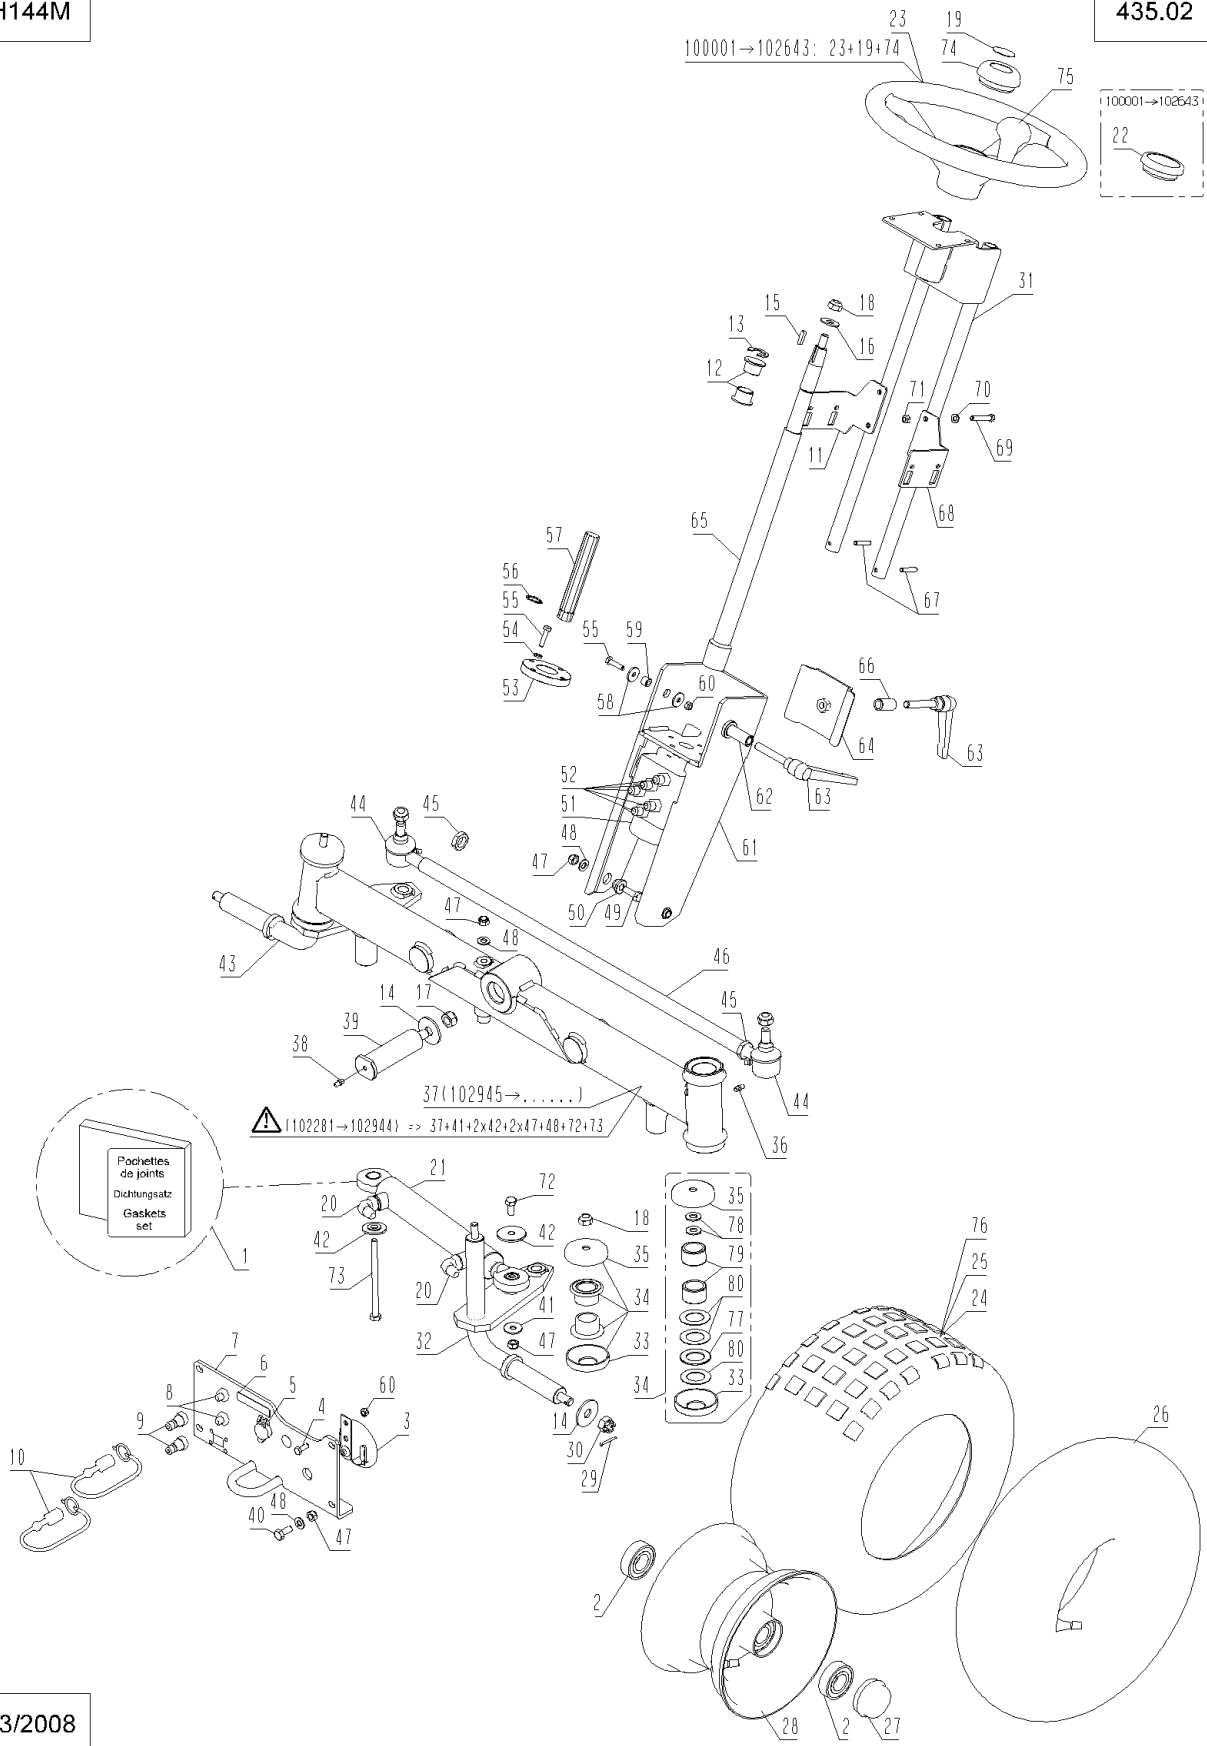

H144M

435.02

100001→102643: 23+19+74

100001→102643:
22

03/2008

Number	Part Number	Name	Quantity
1	29055	FRONT CONSOLE COVER	1,000
2	52586	DASHBOARD	1,000
3	29056	REAR CONSOLE COVER	1,000
4	29086	RH STEP	1,000
5	29050	BATTERY COVER	1,000
6	29849	FOOT STAND LEFT	1,000
7	29681	BELLOW RING	1,000
8	29081	CONSOLE BELLOW	1,000
9	29677	STEERING COVER	1,000
10	13085	STICKER ETESIA	1,000
11	30700	STEERING COVER	1,000
12	20564	WASHER 5,5	1,000
13	71200	SCREW M5	1,000
14	30015	STAND LIGHT AMP.	1,000
15	37997	SCREW HM6-16 8.8	1,000
16	22456	SCREW HM 6X40	1,000
17	2235	WASHER A6.4	1,000
18	71201	NUT M6	1,000
19	30695	BLINKER BULB	1,000
20	30599	FRONT LIGHT	1,000
21	30277	LIGHT BRACK.FRONT.L	1,000
22	71329	SCREW M4X40 8.8	1,000
23	32215	BLINKER	1,000
24	71111	TAPPING SCREW,DIN 7	1,000
25	21436	CLIPS NUT	1,000
26	21525	NUT HM4	1,000
27	30595	FR.R.LIGHTS BRACKE	1,000
28	29568	1/4 ROTAT.RECEIVER	1,000
29	29569	1/4 ROTAT. WASHER	1,000
30	29567	1/4 ROTA.THREAD.PIN	1,000
31	13021	STICKER	1,000
32	29624	BLINKER UNIT	1,000
33	30091	CAP DIAM. 12	1,000
34	37996	SCREW HM5-16 8.8	1,000
35	13128	DIAGRAM LABEL	1,000
36	29299	SWICH ON/OFF/ON C11	1,000
37	29260	SWITCH ON/OFF/ON V	1,000
38	29262	SWITCH ON/OFF/ON R	1,000
39	52497	SWITCH ON/OFF LIGHT	1,000
40	52495	SWITCH ON/OFF/ON	1,000
41	29273	EXT. FRAME	1,000