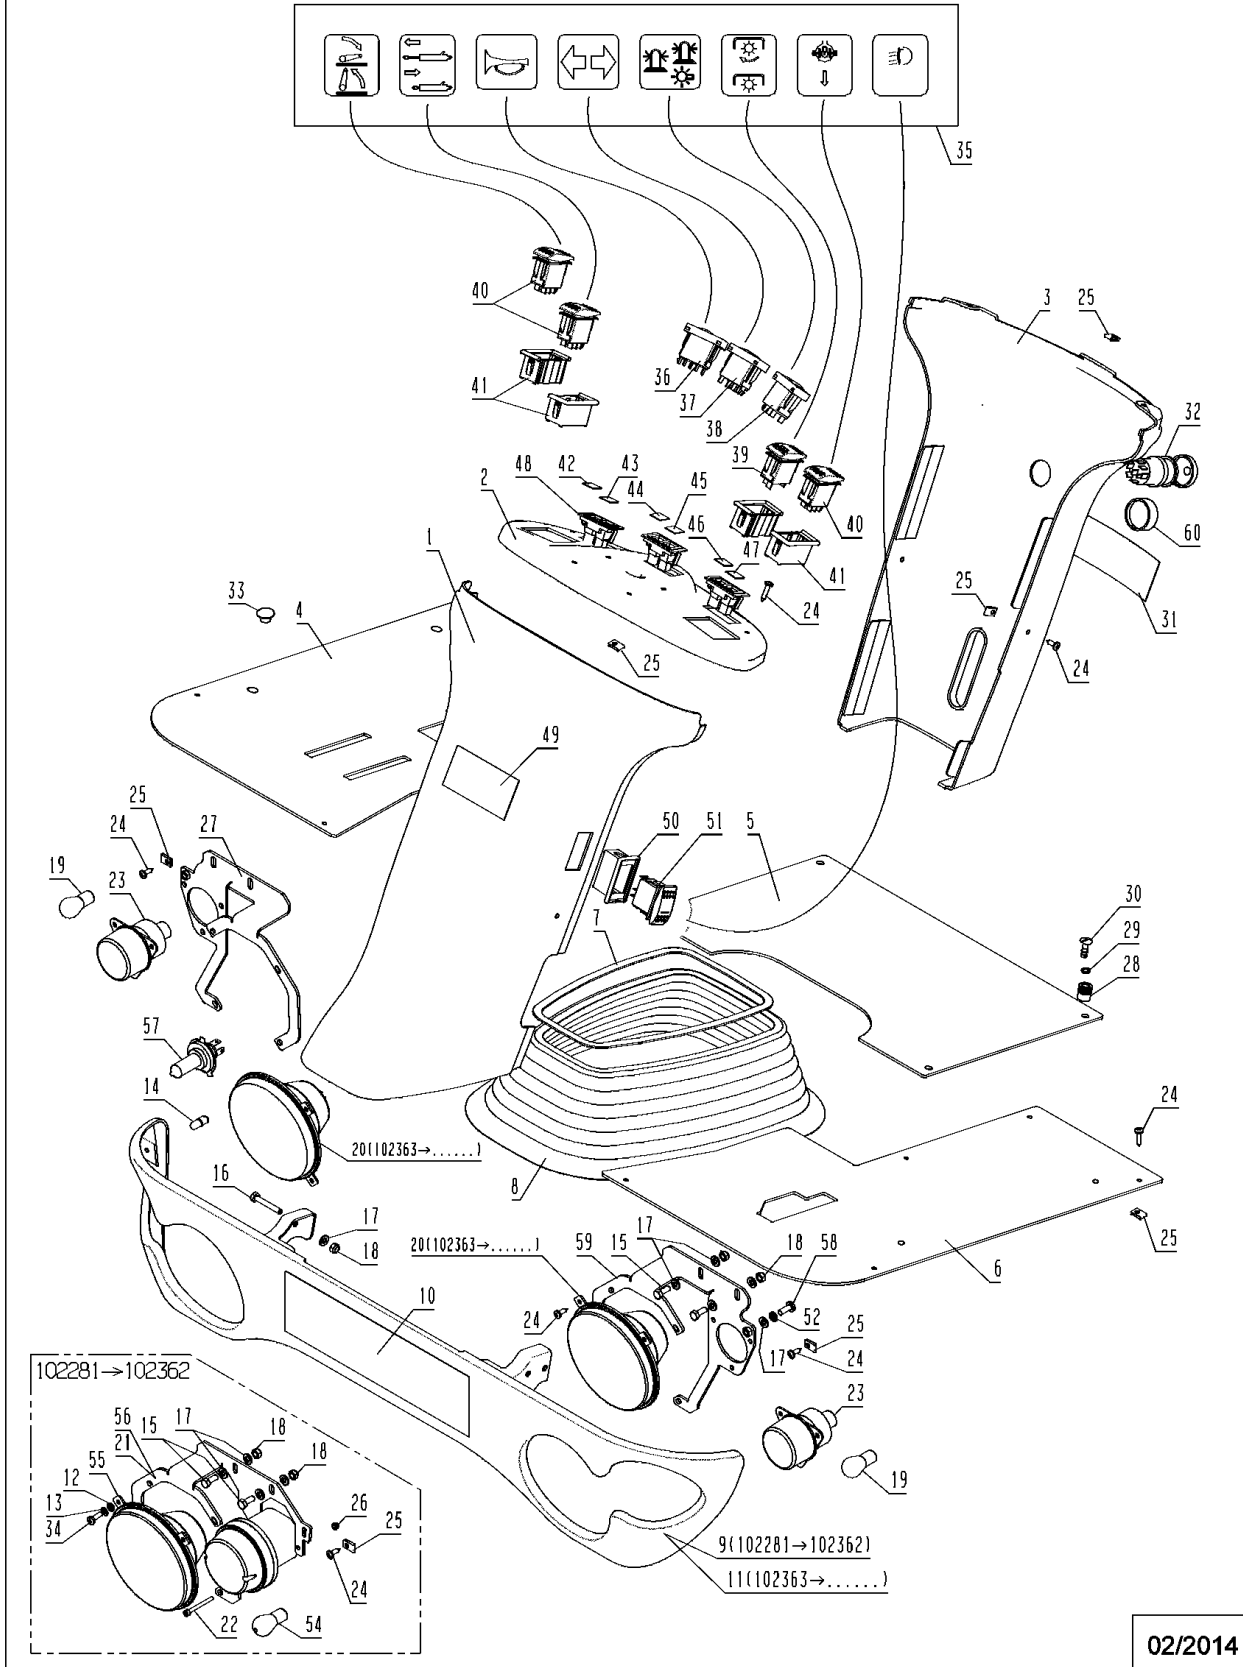

H144M

440.02

Number	Part Number	Name	Quantity
1	25815	LIGHT BULB 21 W	1,000
4	29314	BACK LIGHT	1,000
5	13134	ENGINE COVER LABEL	1,000
6	29766	-> 100223	1,000
7	29791	COVER GRIP	1,000
8	20021	WASHER 8,5X40X4	1,000
9	71413	SCREW HM 8-20	1,000
10	20507	BOLT HM 6X20	1,000
11	2235	WASHER A6.4	1,000
12	21270	WASHER 6,4	1,000
13	71201	NUT M6	1,000
14	29549	RUBBER GROMMET 14	1,000
15	20693	HEX.SCREW HM6X25	1,000
16	30418	COVER HINGE	1,000
17	30247	RH ENGINE GRID	1,000
18	29795	ENGINE COVER TUBE	1,000
19	71259	SCREW HM6X35	1,000
20	29847	REINF.DOUBLE COLLAR	1,000
21	25094	LAMP 10W	1,000
22	29797	BOW FIXING COLLAR	1,000
23	29796	ENG.COVER REINF.TUB	1,000
24	71353	HEX.SCREW M5X80	1,000
25	29743	TUBE ROLLER	1,000
26	29742	COVER ROLLER	1,000
27	29744	ROLLER BRACKET	1,000
28	32026	BRACKET	1,000
29	71200	SCREW M5	1,000
30	2009	BOLT M5X16	1,000
31	71338	SCREW M6X15 6.8	1,000
32	30248	LH ENGINE GRID	1,000
33	35804	LEFT SIDE COVER	1,000
34	13086	STICKER ETESIA	1,000
35	24610	BUTTON (SMALL)	1,000
36	29826	RING 1 MM	1,000
37	29765	CENTRAL COVER	1,000
38	30021	-> 55458	1,000
39	29798	SPACER SCREEN GUIDE	1,000
40	29794	COLLAR 16 MM	1,000
41	71023	SCREW HM 6X50	1,000
42	7035	FLAT WASHER	1,000
43	13133	H124D GUIGIARO LABE	1,000