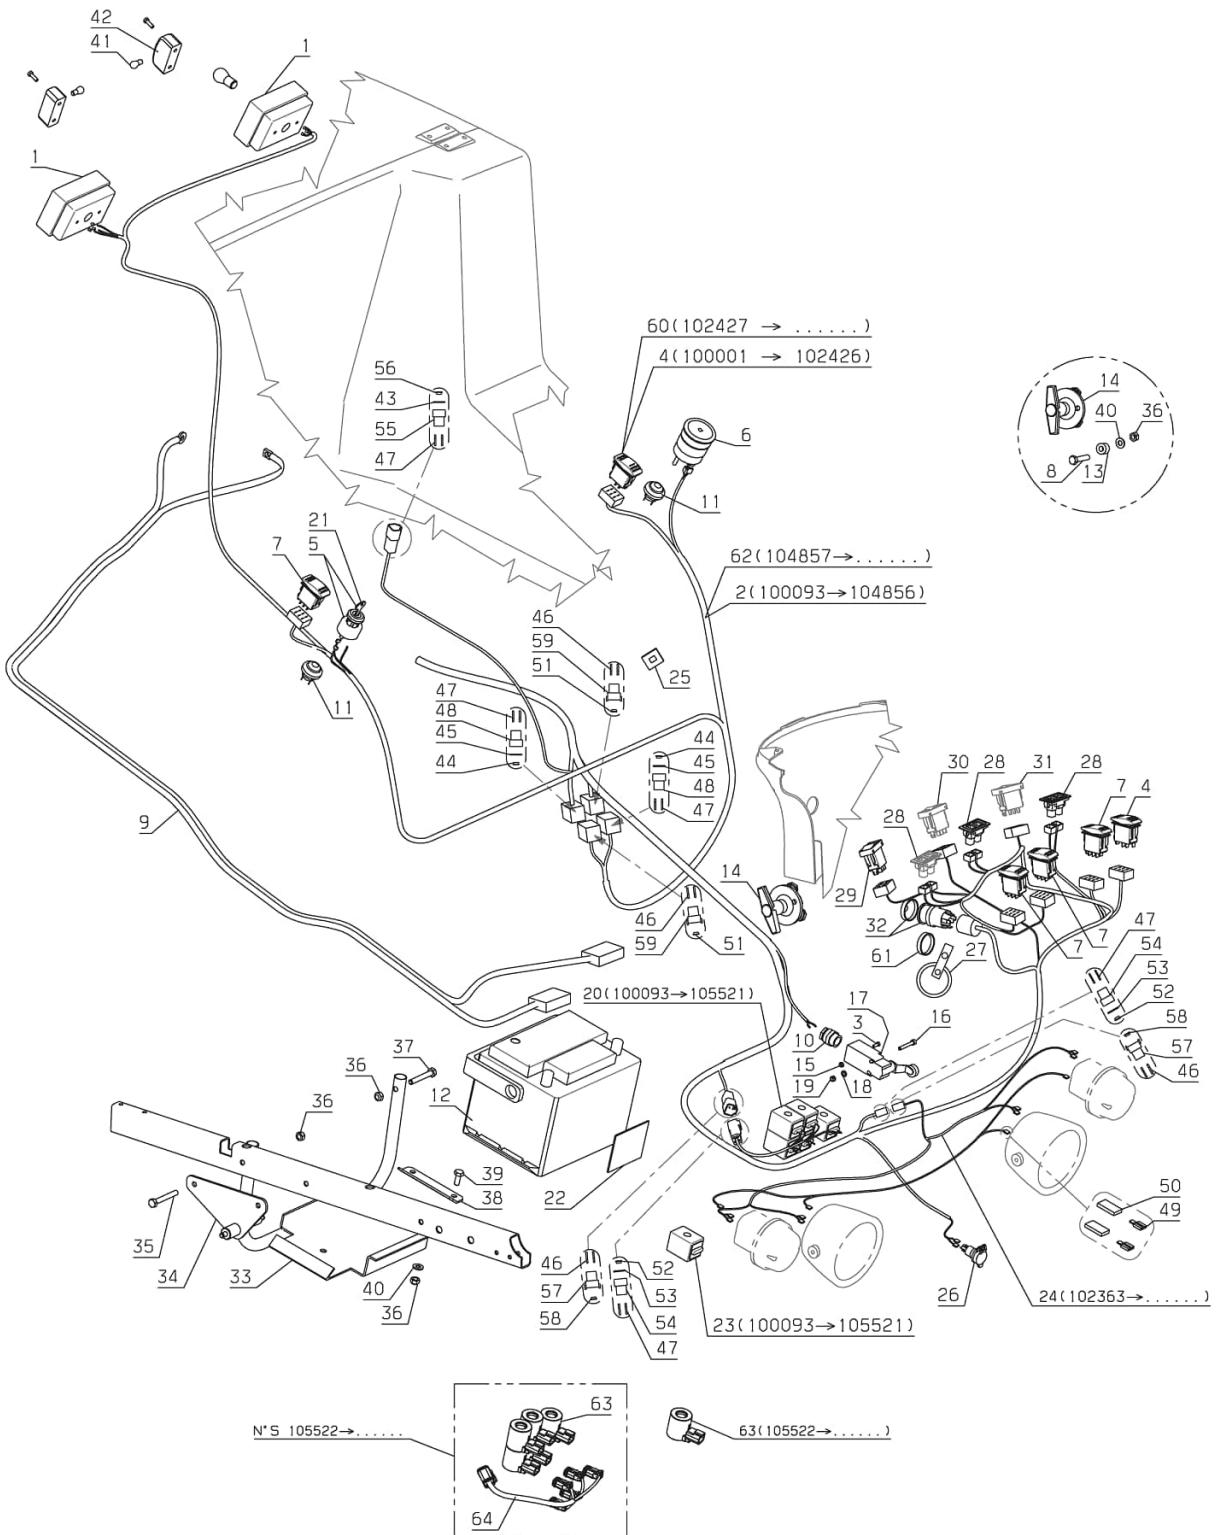

H144M - H144MX

508.02

11/2019

Number	Part Number	Name	Quantity
1	30178	DEUTSCH MALE THIMBL	1,000
2	30179	2 WAY FEM.CONNECTOR	1,000
3	30180	FEMALE 2 WAY BLOCK	1,000
4	30185	2 WAYS MALE BLOCK	1,000
5	30190	SHIM CONNECT.2 WAY	1,000
6	30194	2 WAY CONNECTOR	1,000
7	30200	THIMBLE DEUTSCH F.	1,000