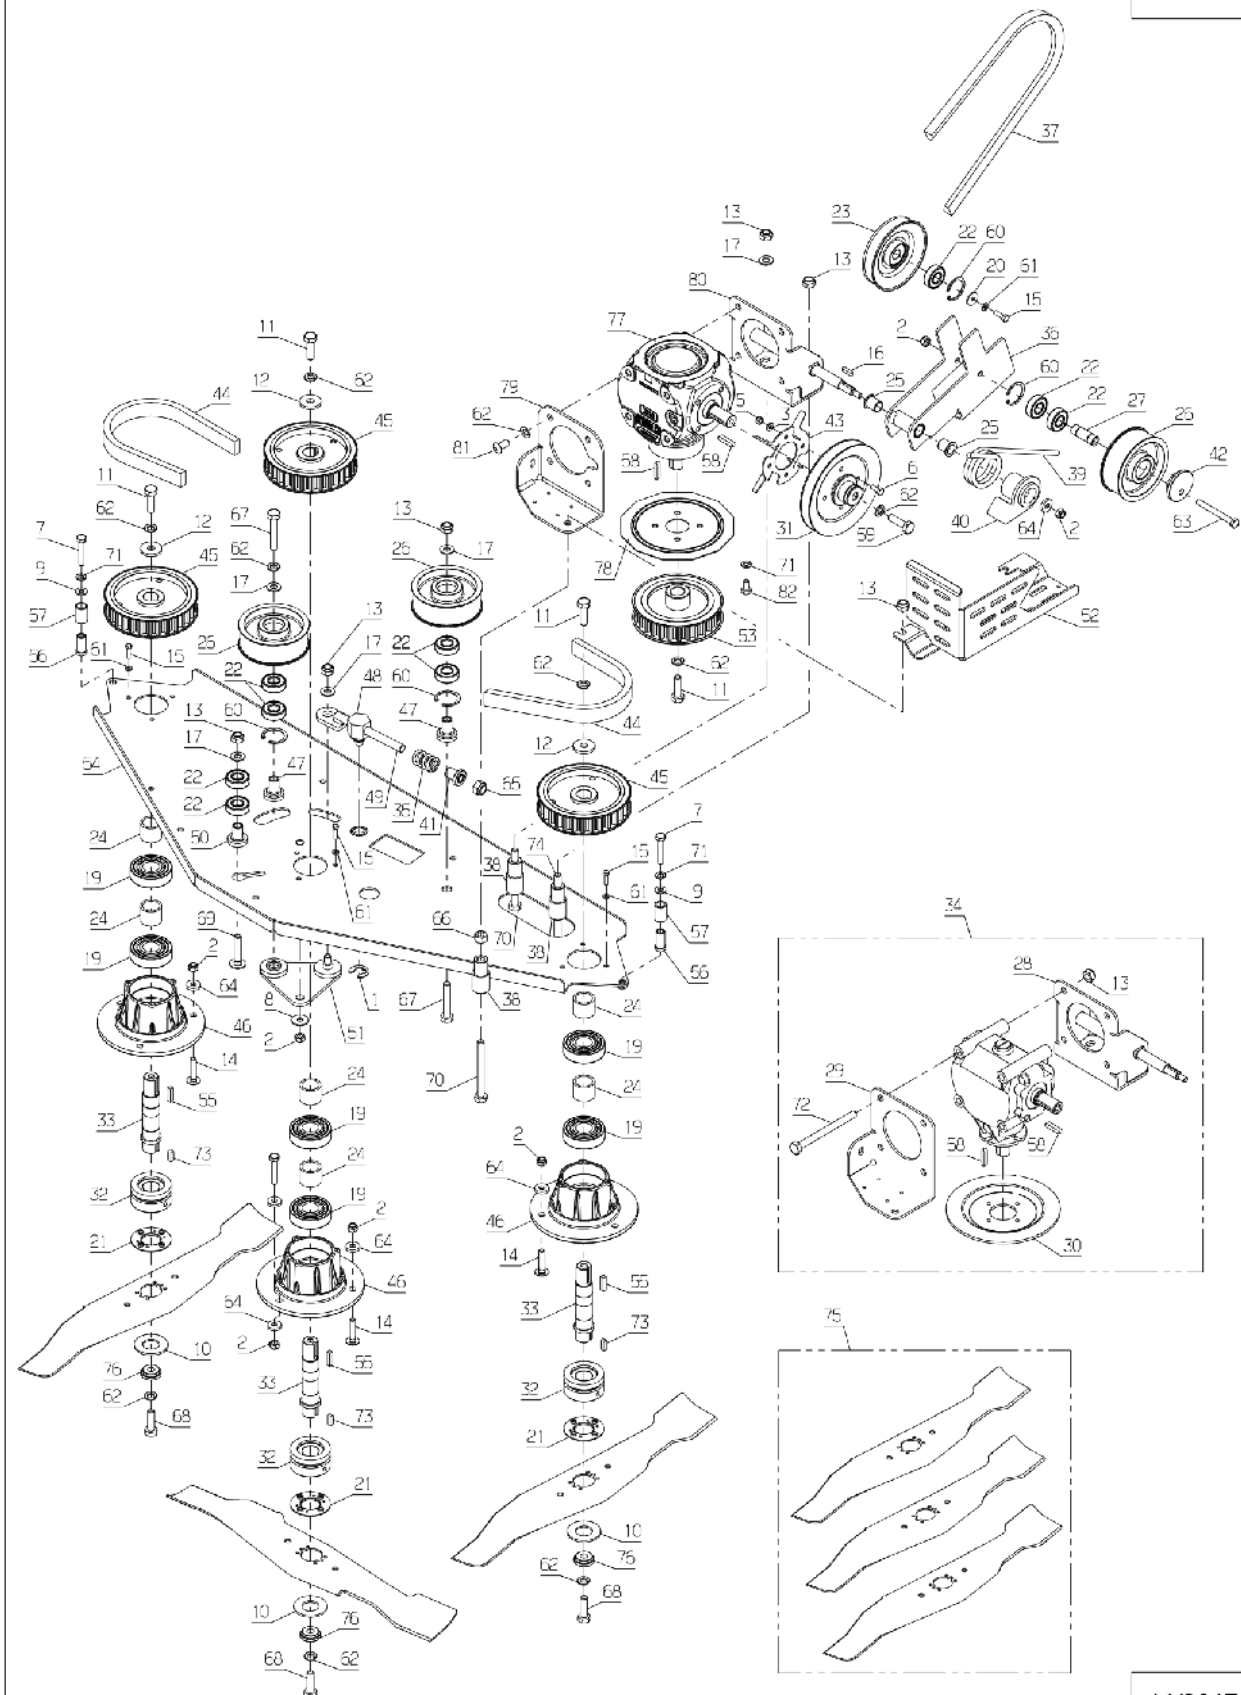

PL01502

11/2017

Number	Part Number	Name	Quantity
1	37561	NUT	1,000
2	2009	BOLT M5X16	1,000
3	71205	SCREW M8	1,000
4	2235	WASHER A6.4	1,000
5	5043	NUT	1,000
6	71201	NUT M6	1,000
7	5340	HEXAGON SCREW,DIN 9	1,000
8	6169	SCREW HM8X16	1,000
9	7035	FLAT WASHER	1,000
10	9056	BOLT 8X25	1,000
11	9061	BOLT 8X30	1,000
12	20633	HEX.SCREW 8X65	1,000
13	21481	WASHER	1,000
14	21687	HEXAGON SCREW,DIN 9	1,000
15	22456	SCREW HM 6X40	1,000
16	24154	THREADED SHAFT	1,000
17	53091	CORNER WATER PLUG	1,000
18	29004	ANTI SCALP ROLLER	1,000
19	29028	HOOK SHAFT	1,000
20	29544	TORSION SPRING	1,000
21	29611	CUTTING H.HOOK	1,000
22	38734	TAPPED CUT.DECK144M	1,000
23	30901	CUTTING DECK HOOP	1,000
24	30905	CUT.DECK TUBE	1,000
25	30911	ROLLER SPACER	1,000
26	30912	FASTENER EXT.L.CUT.	1,000
27	30913	FASTENER EXT.R.CUT.	1,000
28	30918	BOT.CUT DECK COVER	1,000
29	30920	UP.CUT.DECK COVER	1,000
30	30967	CORNER GEAR BRACKET	1,000
31	30979	PLATE	1,000
32	30987	PROTECTION PLATE	1,000
33	30998	FLAPPER BRACKET	1,000
34	37773	PLATE	1,000
35	71022	SCREW FHC/90 M5X20	1,000
36	71126	FLAT WASHER,DIN 734	1,000
37	71171	SCREW	1,000
38	71223	SCREW M8X50	1,000
39	71403	NUT	1,000
40	28137	CATCH BOLT SP.SCREW	1,000