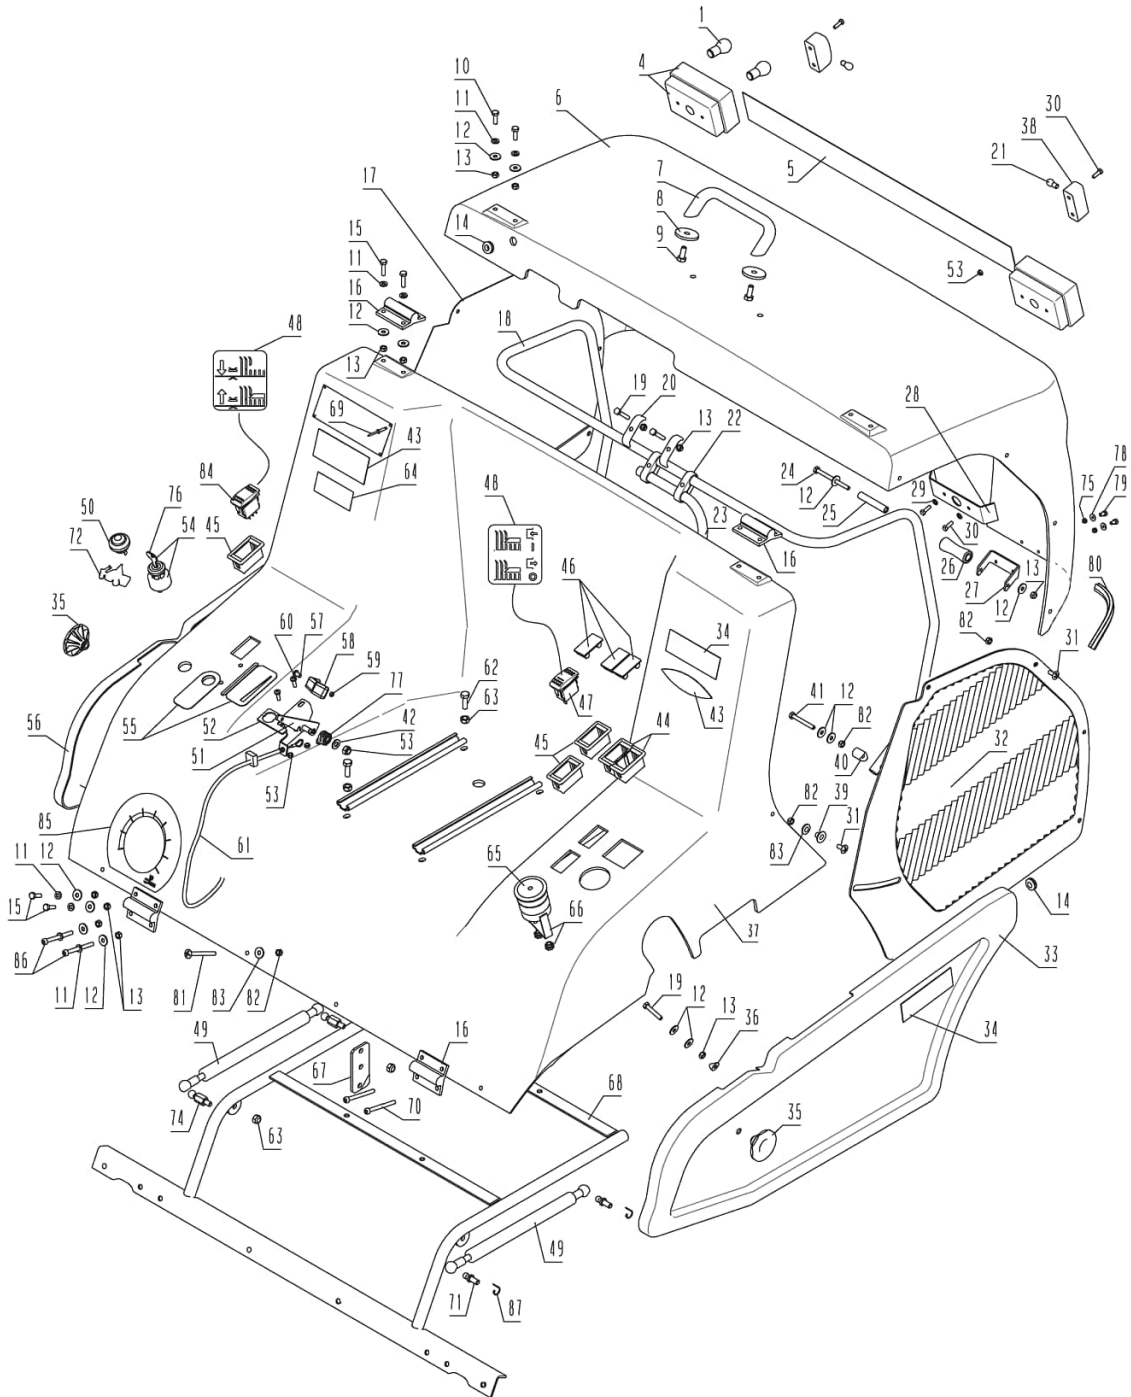

H144M

445.02

12/2019

Number	Part Number	Name	Quantity
1	30981	ENGINE FOCS 1003	1,000
2	71192	KEY	1,000
3	71342	SCREW M6X45 8.8	1,000
5	37042	CLUTCH GT 2.5	1,000
6	7341	FLAT WASHER 10,3X49	1,000
7	71031	LH HEXAG.SCREW,DIN	1,000
8	71052	SPRING WASHER,DIN 1	1,000
9	36075	CLUTCH SHAFT	1,000
10	29108	ENGIN.BRACK.PDF2 R	1,000
11	71325	SPRING WASHER A12	1,000
12	71324	H.SCREW M12X25 8,8	1,000
13	29109	ENGI.BRACK.PDF2 FRO	1,000
14	29110	ENGINE BRACKET PDF1	1,000
15	2020	NUT HM8	1,000
16	71343	SPRING WASHER A8	1,000
17	30019	-> 54342	1,000
18	71242	HEX.SCREW HM10X35	1,000
19	9061	BOLT 8X30	1,000
21	29266	CJM ADAPTER	1,000
22	29454	ADAPTER AJM	1,000
23	29458	ADAPTER CJM	1,000
24	29452	ADAPTER CJM	1,000
25	29309	T HOSE ENGINE/PUMP	1,000
26	29315	DRAIN HOSE PUMP>TAN	1,000
27	30432	TRANS.PUMP FLANGE	1,000
28	71455	SCRW.UHUNC 5/16"-3"	1,000
29	29391	PULLEY SHAFT	1,000
30	9022	BALL BEARING 6002	1,000
31	21256	CIRCLIP	1,000
32	7335	WASHER	1,000
33	30020	O-RING 3"1/4	1,000
34	20606	KEY 5X5X20	1,000
35	71413	SCREW HM 8-20	1,000
36	7035	FLAT WASHER	1,000
37	29387	TORSION SPRING	1,000
38	38949	STEERING ROD	1,000
39	71454	SCRW.HUNC 3/8"1"1/4	1,000
40	21036	FLAT WASHER 10.5	1,000
41	9017	NUT HM10	1,000
42	29386	ECCENTRIC SHAFT	1,000
43	30080	DRIVE SUPPORT	1,000