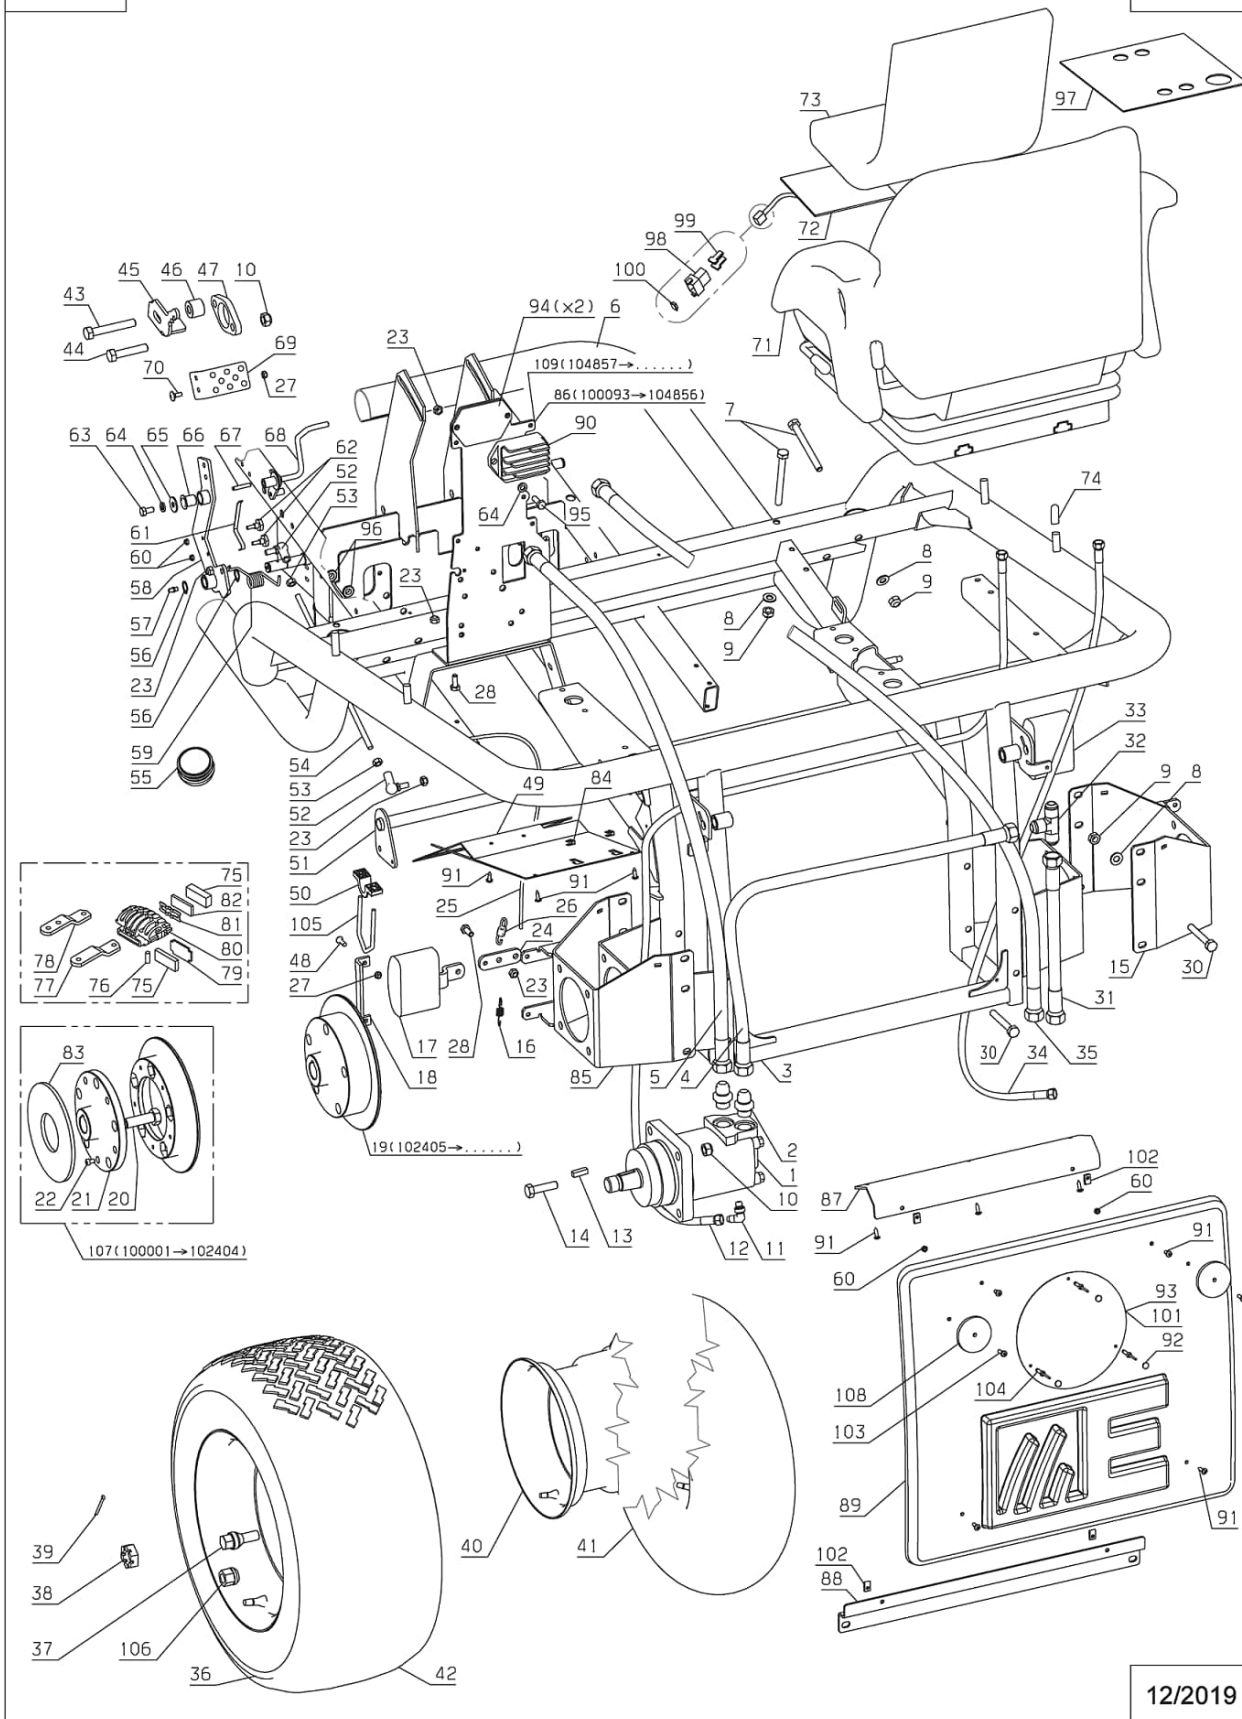

H144M

430.02

12/2019

Number	Part Number	Name	Quantity
1	30455	ST.J.BAG OF GASKETS	1,000
2	25475	SEALED BALL BEARING	1,000
3	28209	ALARM	1,000
4	37997	SCREW HM6-16 8.8	1,000
5	25822	FEMALE 2 WIR.CONNEC	1,000
6	13127	12V 15A MAX LABEL	1,000
7	29820	COUPL.BRACKET PLATE	1,000
8	27115	UNION PIECE	1,000
9	27116	MALE COUPLER 1/8	1,000
10	27126	COUPLER HOOD	1,000
11	29740	RH CONS.COVER BRACK	1,000
12	29427	SLEEVE 20/23/21	1,000
13	1513	CIRCLIP 15	1,000
14	1517	WASHER 13X40X3	1,000
15	20606	KEY 5X5X20	1,000
16	71238	WASHER A10,2	1,000
17	71157	NUT AUTOFR.HM12	1,000
18	9017	NUT HM10	1,000
19	25330	BADGE - ETESIA	1,000
20	29464	ADAPTER CJM	1,000
21	29167	STEERING JACK	1,000
22	28155	STEERING WHEEL CAP	1,000
23	29900	STEERING WHEEL	1,000
24	29194	FRONT WHEEL CPLT	1,000
25	35895	TYRE TREL 16.5X6.50	1,000
26	29626	FRONT INNER TUBE	1,000
27	29509	PROTECTION CAP	1,000
28	29508	FRONT RIM 5.50X8	1,000
29	71294	SPLIT PIN 3,2 X 22	1,000
30	71295	NUT HK M12X1,25	1,000
31	29603	STEE.COLUMN BRACKET	1,000
32	29809	LH STUB AXLE	1,000
33	29158	LOWER CAP	1,000
34	36753	BEARING KIT	1,000
35	29159	UPPER CAP	1,000
36	25301	RH STD "HYDRAULIC"	1,000
37	29811	FRONT AXLE	1,000
38	30240	SCHMIERNIPPEL M6 90	1,000
39	29155	AXLE SHAFT	1,000
40	9056	BOLT 8X25	1,000
41	7035	FLAT WASHER	1,000