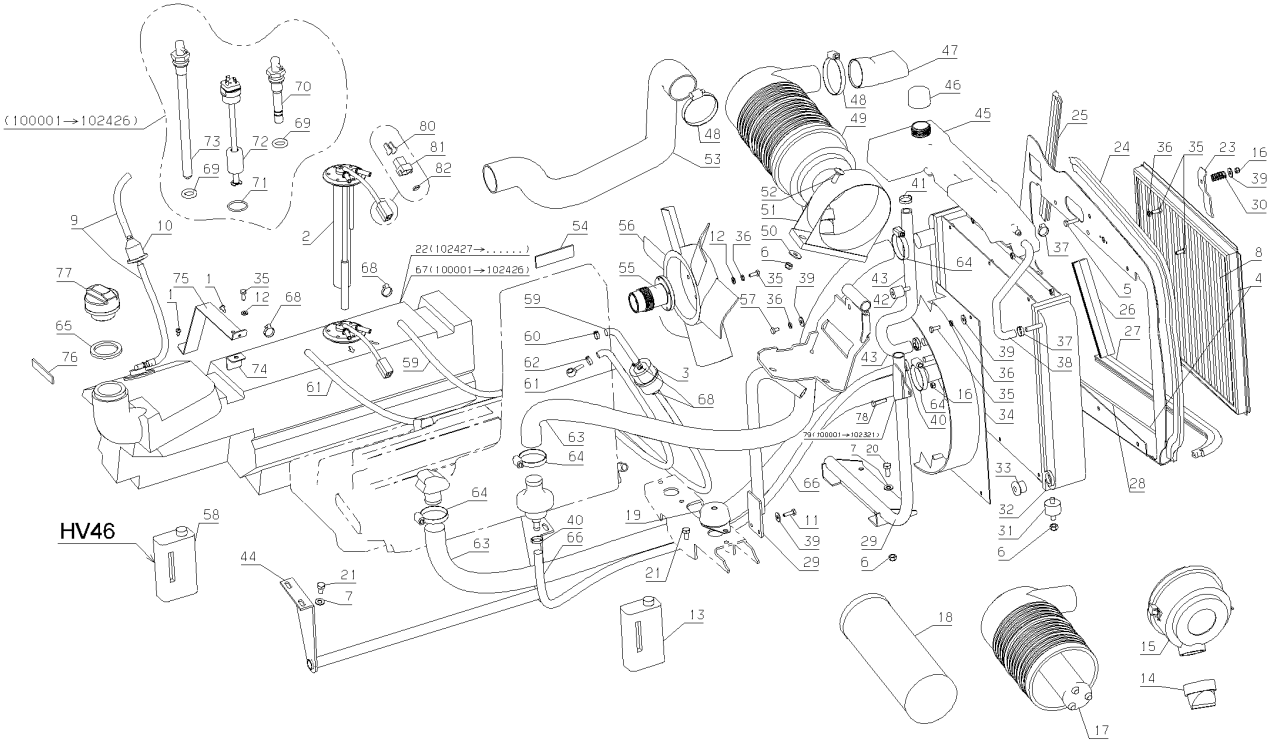

H144M - H144MX

460.02

12/2007

Number	Part Number	Name	Quantity
1	29466	ADAPTER AJM	1,000
2	29437	-> 52349 + 52350	1,000
3	29491	ELECT.COLMAT.INDICA	1,000
4	29472	ADAPTER AJF	1,000
5	29463	ADAPTER CJM	1,000
6	29473	ADAPTER LJM	1,000
7	30980	HOSE	1,000
8	29321	ORBI.HOSE/RH JACK	1,000
9	29319	HOSE GEAR PUMP/ORBI	1,000
10	29322	T HOSE ORBIT.DISTR.	1,000
11	29282	T HOSE ORBIT/DIST.	1,000
12	29034	FILTER BACK HOSE	1,000
13	25007	COLLAR 16/27	1,000
14	30017	THERMALCONTACT	1,000
15	29179	HYDRAULIC STEERING	1,000
16	29409	OIL TANK	1,000
17	30000	CORNER PIPETTE 16	1,000
18	25675	HYDRO TANK SEAL	1,000
19	5020	CHC M6X10 SCREW	1,000
20	29490	FILTER CARTRIDGE	1,000
21	29316	HOSE DIST.>FILTER	1,000
22	51646	OIL FILTER	1,000
23	30282	CAP + GASKET	1,000
24	30214	O-RING	1,000
25	29048	RING 12,8	1,000
26	29096	DISTR.WIRING PDF CP	1,000
27	29998	PILOT.CTRLLED CARTRD	1,000
28	29986	PRES.RELIEF VALVE H	1,000
29	29777	H PTO DISTRIBUTOR	1,000
30	21270	WASHER 6,4	1,000
31	29985	ELECTROVALVE	1,000
32	29263	DISTRIBUTOR COIL H	1,000
33	29984	SCREW COIL H	1,000
34	29320	DIST.HOSE TH BLOCK	1,000
35	29447	T HOSE DIST>BODY	1,000
36	29312	MOTOR DRAIN HOSE RH	1,000
37	51109	FILTER SHAFT	1,000
38	29461	ADAPTER AJM	1,000
39	30001	CORNER PIPETTE 6	1,000
40	29317	HOSE TANK/BOOST.PUM	1,000
41	71201	NUT M6	1,000