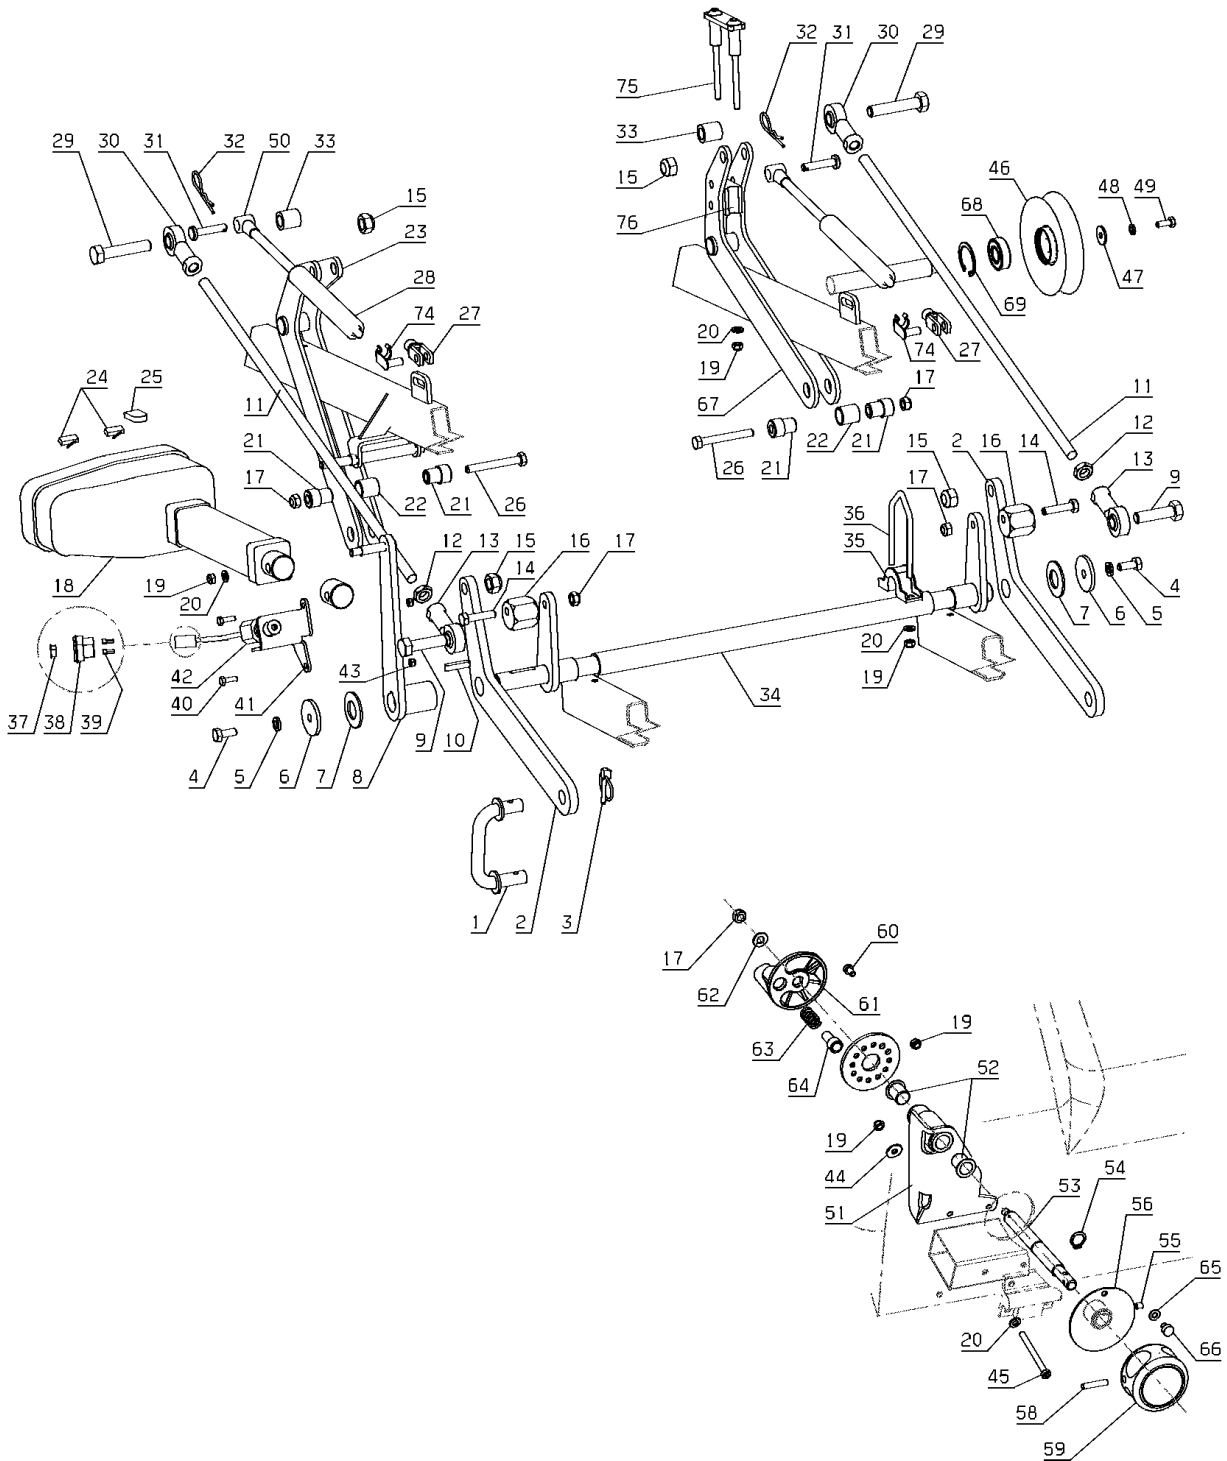

H124DS - H144M - H144MX

506.02

03/2013

Number	Part Number	Name	Quantity
1	30721	RELAY ASSEMBLY	1,000
2	29872	KIT REGULATOR	1,000
3	30191	KEY 4WAYS M.CONNECT	1,000
4	30186	4WAY M.CONNECT.GASK	1,000
5	30722	WIRING	1,000
6	29272	FUEL LEVEL INDICAT.	1,000
7	30017	THERMALCONTACT	1,000
8	29771	-> 53685 + 54644	1,000
9	30297	POWER WIRING	1,000
10	29491	ELECT.COLMAT.INDICA	1,000
11	29193	FUSE HOLDER	1,000
12	28392	WATERPROOF RELAY	1,000
13	2009	BOLT M5X16	1,000
14	20564	WASHER 5,5	1,000
15	37561	NUT	1,000
16	25828	FUSE 25A 12V	1,000
17	29643	FUSE 15A 12V	1,000
18	25824	FUSE 20A 12V	1,000
19	29562	15A BREAKER	1,000
20	29484	PREFIRE RELAY	1,000
21	29563	BLINKER UNIT	1,000
22	29404	FUSE HOLDER CAP	1,000
23	29561	BRACKET ELEC.COMPON	1,000
24	5020	CHC M6X10 SCREW	1,000
25	71372	IN.HEX.SCREW M8X16	1,000
26	7335	WASHER	1,000
27	37042	CLUTCH GT 2.5	1,000
28	29257	SAFETY SWITCH	1,000
29	5399	BOLT M5X40	1,000
30	29789	CONTACTOR GROMMET	1,000
31	30195	4 WAY CONNECTOR M	1,000
32	30183	FEM.6 WAY BLOCK	1,000
33	30182	6 WAY FEM.CONNECTOR	1,000
34	30192	KEY 6WAYS M.CONNECT	1,000
35	30187	6 WAY MALE GASKET	1,000
36	30196	6WAYS MALE CONNECT.	1,000
37	30193	12WAYS M.CONNEC.KEY	1,000
38	30188	12WAY M.CONNEC.GASK	1,000
39	30179	2 WAY FEM.CONNECTOR	1,000
40	30178	DEUTSCH MALE THIMBL	1,000
41	30180	FEMALE 2 WAY BLOCK	1,000