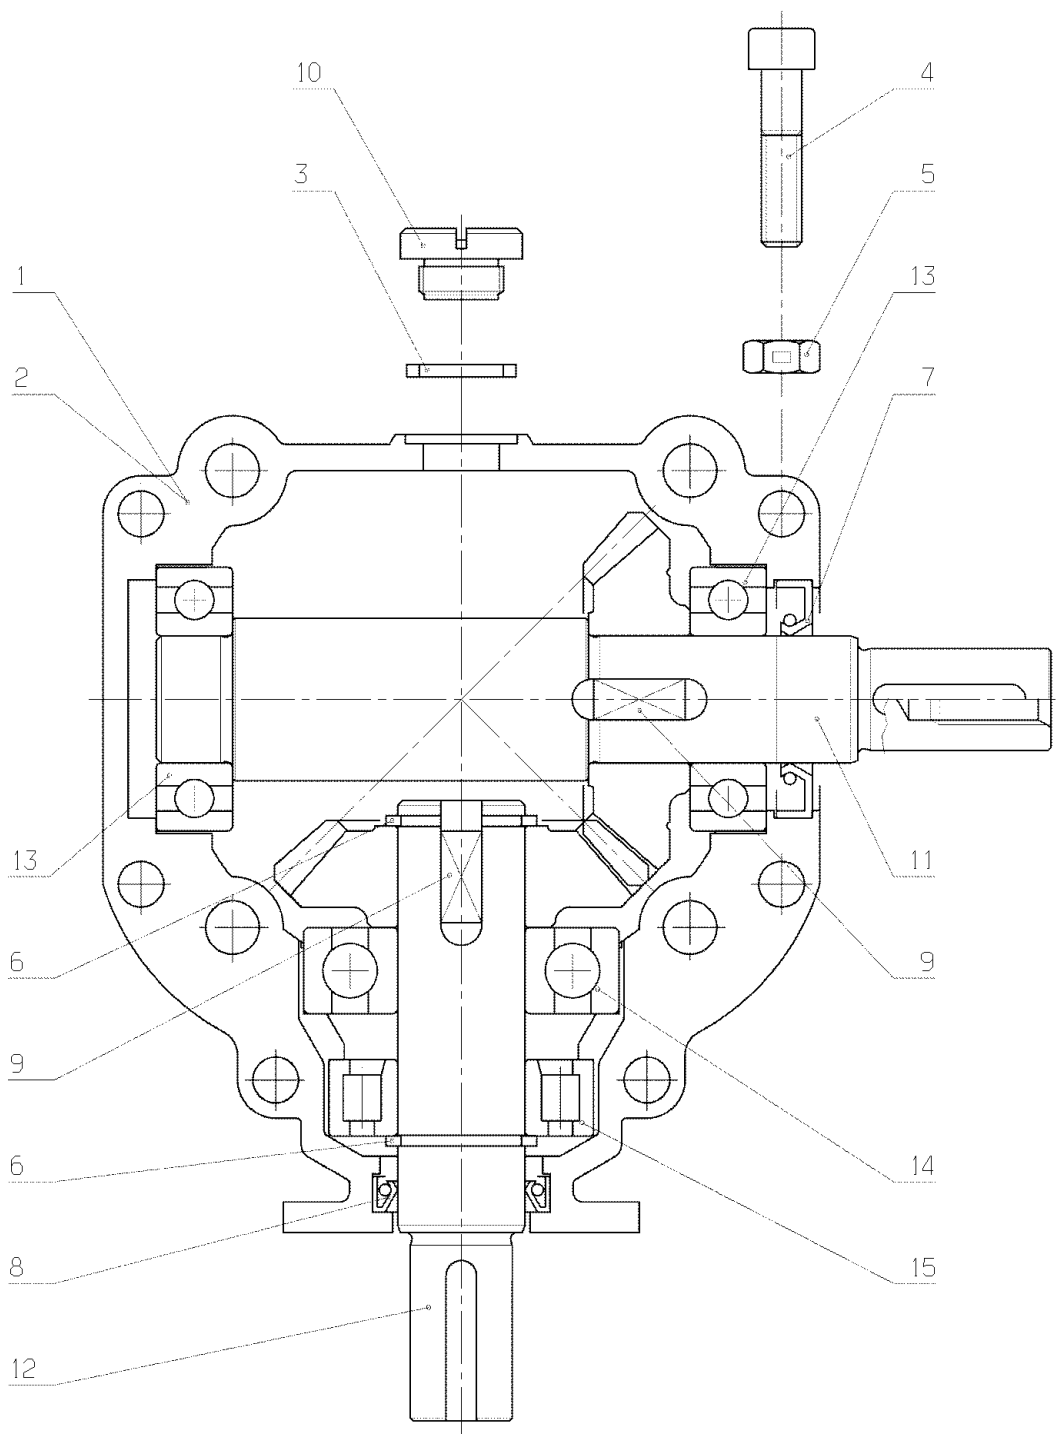

30940

PL01159

01/2007

Number	Part Number	Name	Quantity
1	29302	SLOW WHEEL ENGINE	1,000
2	29451	ADAPTER AJM	1,000
3	52491	REAR FRAME 124	1,000
4	29311	T HOSE ENGINE/MOT	1,000
5	29306	FLOW DIV>MOTOR HOSE	1,000
6	29819	FRONT WELDED FRAME	1,000
7	71289	H.SCREW M10X100 8,8	1,000
8	21036	FLAT WASHER 10.5	1,000
9	9017	NUT HM10	1,000
10	71157	NUT AUTOFR.HM12	1,000
11	29453	ADAPTER CJM	1,000
12	29313	MOTOR DRAIN HOSE LH	1,000
13	29840	WHEEL ENGINE KEY	1,000
14	71290	H.SCREW M12X45 8,8	1,000
15	30222	R.WHEEL MOT.EXT.PLT	1,000
16	29144	BACK SPRING 1	1,000
17	29170	LH CALIPER	1,000
18	29536	BRAKE CALIPER STOP	1,000
19	30298	WHEEL HUB 04	1,000
20	71258	SCREW M16X45-1,5	1,000
21	29148	WHEEL KIT	1,000
22	5020	CHC M6X10 SCREW	1,000
23	71205	SCREW M8	1,000
24	37948	BRAKE EXTENSION	1,000
25	29687	BRAKE CABLE	1,000
26	29225	BRAKE SPRING	1,000
27	71201	NUT M6	1,000
28	71413	SCREW HM 8-20	1,000
30	71032	KAWA SCREW H M10X75	1,000
31	29310	T HOSE ENGINE/MOT	1,000
32	29470	ADAPTER HJM	1,000
33	29145	RH CALIPER	1,000
34	29312	MOTOR DRAIN HOSE RH	1,000
35	29305	HOSE FLOW DIV/ENGIN	1,000
36	35714	REAR WHEEL CPLT 23"	1,000
37	32152	WHEEL FITTING SCREW	1,000
38	29839	WHEEL ENGINE NUT	1,000
39	71345	SPLIT PIN 4-45	1,000
40	35715	REAR RIM GREY 23"	1,000
41	29627	REAR INNER TUBE	1,000
42	29481	REAR TYRE	1,000