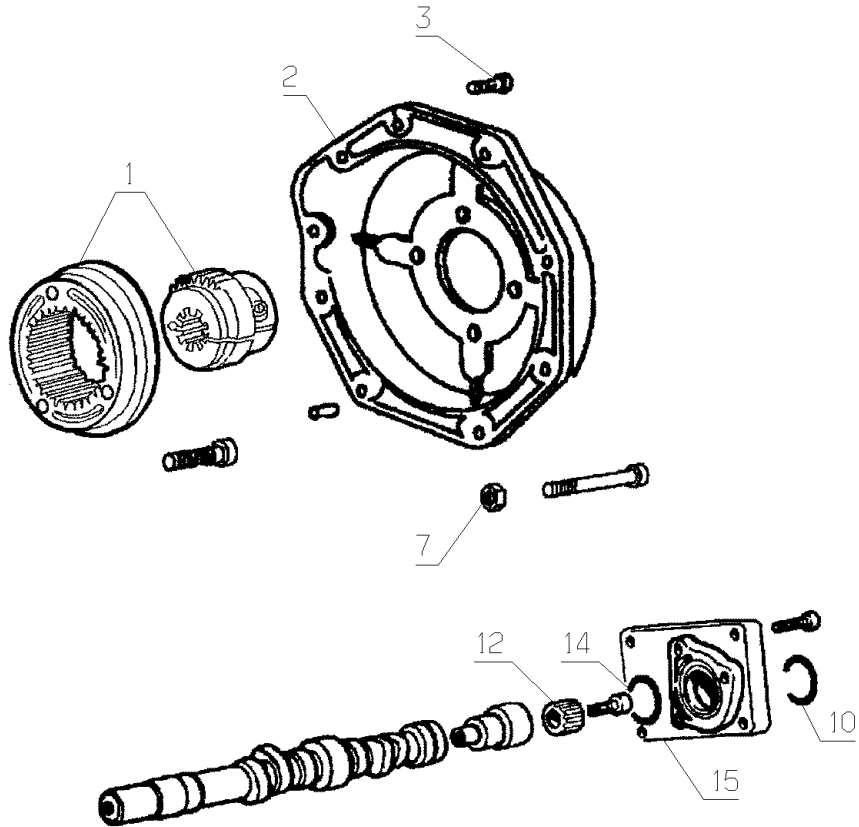

Number	Part Number	Name	Quantity
1	29829	GEAR 13 TEETH	1,000
2	30543	BELL PUMP BRACKET	1,000
3	9056	BOLT 8X25	1,000
7	2020	NUT HM8	1,000
10	30530	O-RING PUMP	1,000
12	29828	GEAR POWER OUTLET	1,000
14	30531	O-RING ACCESS.	1,000
15	30532	GEAR PUMP COUPLING	1,000
20	30518	SEAL KIT UP	1,000
21	30589	SEAL KIT DOWN	1,000

LOMBARDINI
FOCS LDW
903 / 1003

542.01

LES PIECES NON LISTEES SONT A COMMANDER CHEZ LOMBARDINI
TEILE DIE KEINE NUMMER HABEN SIND BEI LOMBARDINI BESTELLBAR
PARTS WHO ARE NOT LISTED COULD BE ORDERED BY LOMBARDINI

03/2008