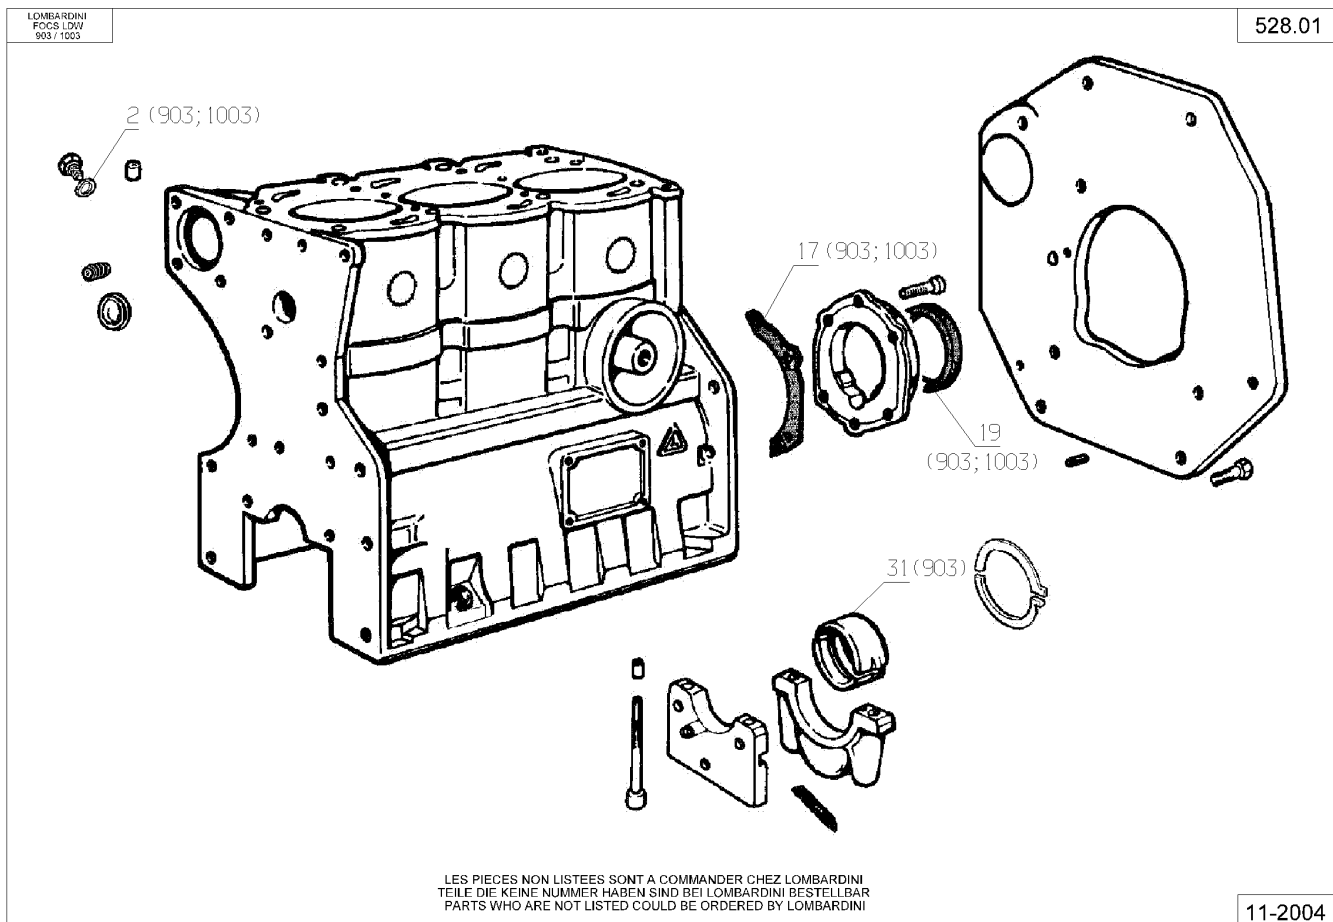

Number	Part Number	Name	Quantity
3	30601	FUEL RAIL GASKET	1,000
4	2020	NUT HM8	1,000
7	30516	DIESEL PUMP	1,000
8	30603	DIAPHRAGM PUMP SEAL	1,000
9	30535	DIESEL PUMP DRIVE R	1,000
10	30604	O-RING 9,25	1,000
27	31005	WASHER KIT	1,000
32	30628	COPPER SEAL	1,000
35	30629	O-RING 20,35	1,000
40	30513	FIRE RING	1,000
41	30632	O-RING 26,70	1,000
43	30514	INJECTOR NOZZLE	1,000
46	30635	COPPER SEAL 10	1,000
49	30507	FUEL SHOT OFF VALVE	1,000
50	29686	RING 10-19	1,000
51	34575	FILTER BRACKET	1,000
53	30639	COPPER SEAL 14	1,000
54	30525	FEEDING HOSE 10	1,000
55	30524	FEEDING HOSE 14	1,000
56	29583	DIESEL FILTER	1,000
57	30640	COPPER SEAL	1,000
61	34632	VALVE HOSE	1,000
62	30642	O-RING 25,12	1,000
63	30643	METAL GASKET	1,000
66	70086	HEXAGON SCREW,DIN 9	1,000
67	21036	FLAT WASHER 10.5	1,000
68	71343	SPRING WASHER A8	1,000
80	22011	BOLT M 8X20	1,000
91	34026	FUEL PUMP DR.ROD	1,000