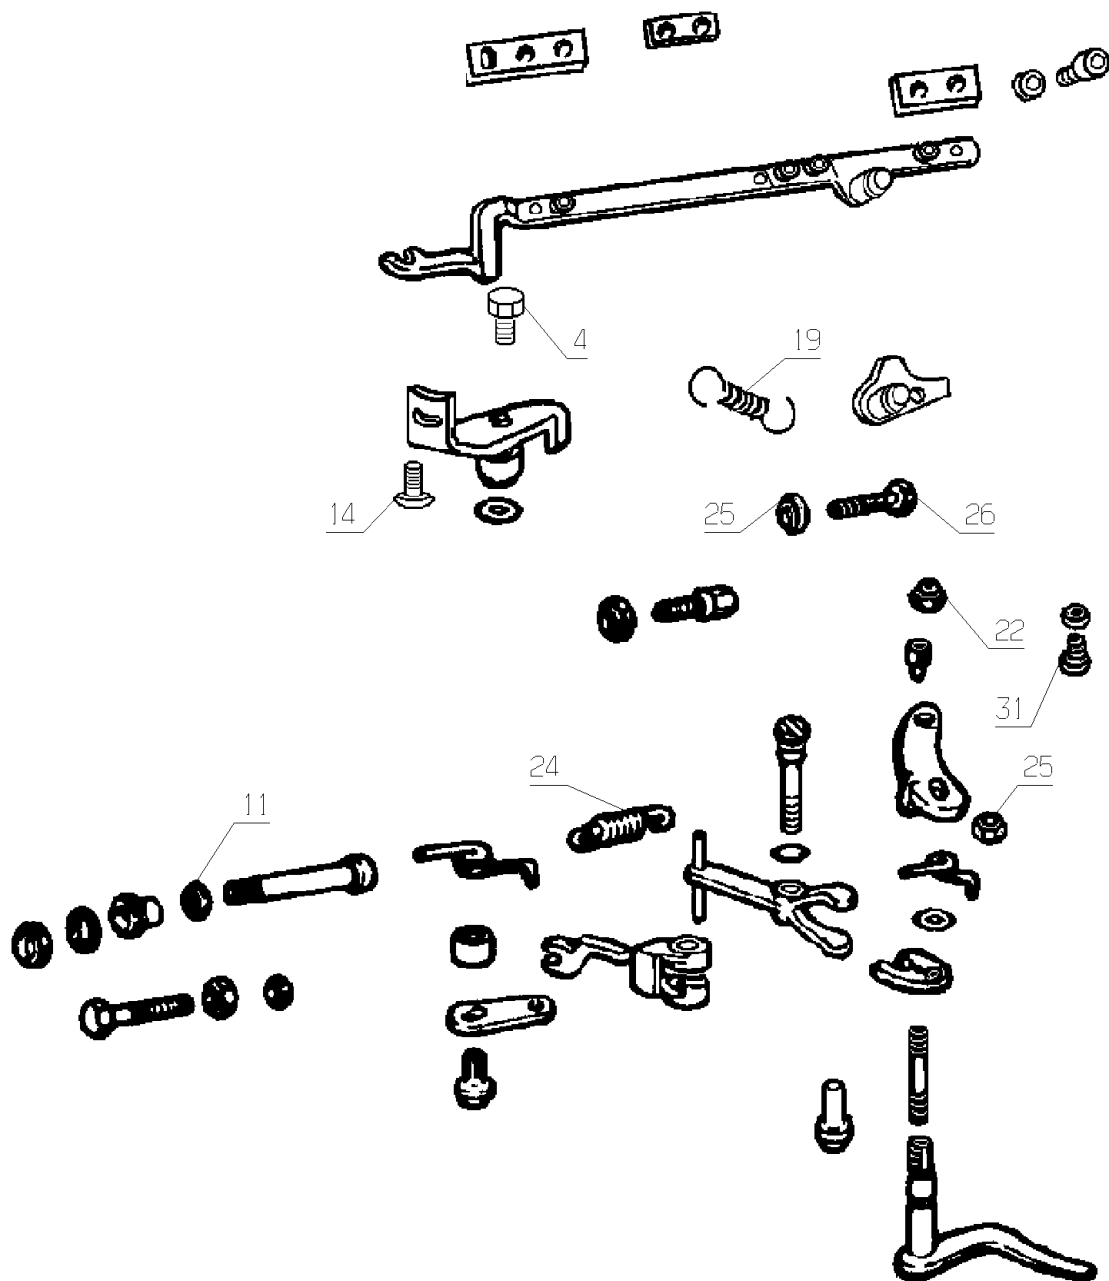

LOMBARDINI
FOCS LDW
903 / 1003

536.01

LES PIECES NON LISTEES SONT A COMMANDER CHEZ LOMBARDINI
TEILE DIE KEINE NUMMER HABEN SIND BEI LOMBARDINI BESTELLBAR
PARTS WHO ARE NOT LISTED COULD BE ORDERED BY LOMBARDINI

11-2004

Number	Part Number	Name	Quantity
3	30521	OIL FILLING CAP	1,000
4	71044	CAP SCREW,DIN 912-8	1,000
9	30703	RETURN TUBE	1,000
31	34034	OIL FILLING CAP	1,000
49	7335	WASHER	1,000
50	30538	HEATING GASKET	1,000
51	71316	SCREW HM8X10	1,000
54	30541	GASKET	1,000
60	30509	CYLI.HEAD GASK.1,45	1,000
61	30510	CYLI.HEAD GASK.1,55	1,000
62	30511	CYLI.HEAD GASK.1,65	1,000
77	34004	GASKET	1,000
601	34615	CYL.HEAD GASK. 1.45	1,000
611	34618	CYL.HEAD GASK. 1.55	1,000
621	34619	CYL.HEAD GASK. 1.65	1,000