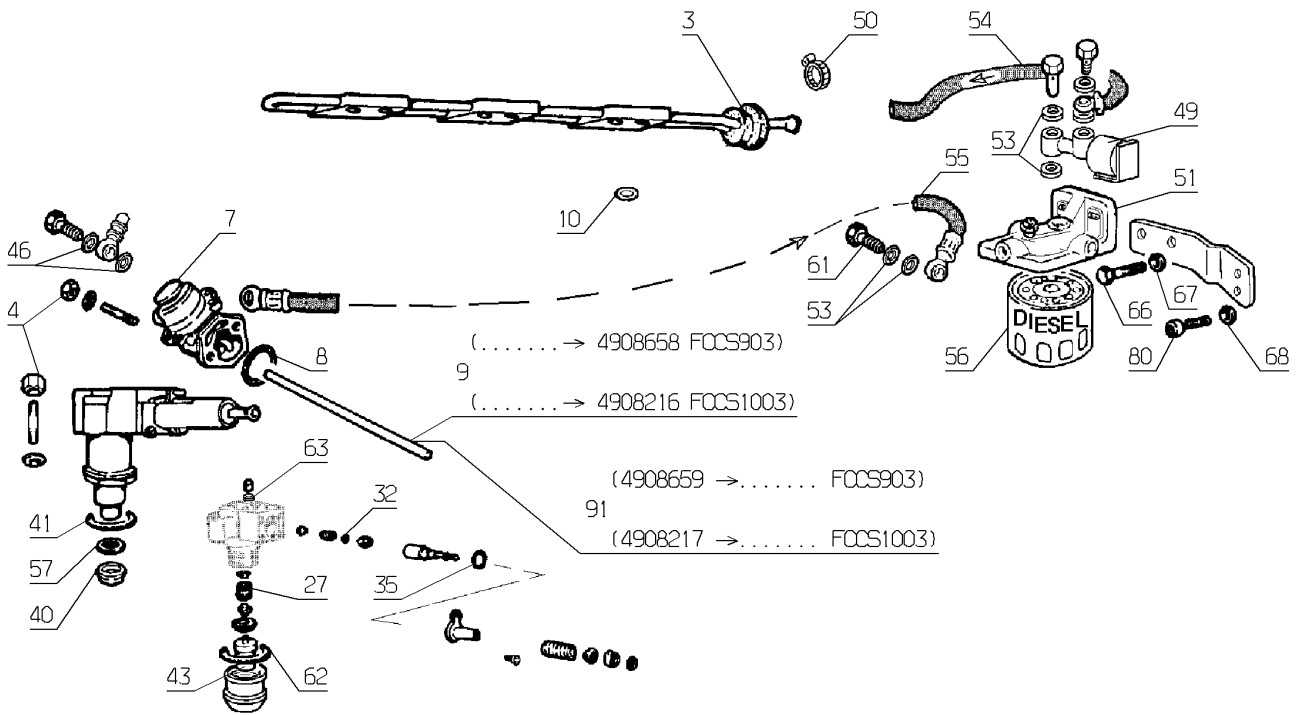

11-2004

Number	Part Number	Name	Quantity
5	30563	FLYWHEEL	1,000
7	71242	HEX.SCREW HM10X35	1,000
20	30523	FLYWHEEL	1,000

Number	Part Number	Name	Quantity
3	1557	NUT HM6	1,000
14	34010	RING	1,000
17	34009	CENT.BUSH	1,000
18	34012	ECCENT.PIN	1,000
19	34041	SCREW	1,000
20	30531	O-RING ACCESS.	1,000
24	30506	TIMING BELT	1,000
25	30574	SEAL 35.52.9	1,000
26	5318	HEX.SCREW M6X16	1,000
31	71137	BOLT M6X16	1,000
38	70086	HEXAGON SCREW,DIN 9	1,000
44	30584	TENSION ROLLER	1,000
171	30529	CENTRING BUSH	1,000
181	30533	HOLLOW GEAR 3 PTO	1,000

LOMBARDINI
FOCS LOW
903 / 1003

526.01

LES PIECES NON LISTEES SONT A COMMANDER CHEZ LOMBARDINI
TEILE DIE KEINE NUMMER HABEN SIND BEI LOMBARDINI BESTELLBAR
PARTS WHO ARE NOT LISTED COULD BE ORDERED BY LOMBARDINI

03/2008

Number	Part Number	Name	Quantity
2	30588	COPPER SEAL	1,000
17	30591	CASING GASKET	1,000
19	30502	OIL SEAL	1,000
31	30526	BEARING	1,000

Number	Part Number	Name	Quantity
3	30601	FUEL RAIL GASKET	1,000
4	2020	NUT HM8	1,000
7	30516	DIESEL PUMP	1,000
8	30603	DIAPHRAGM PUMP SEAL	1,000
9	30535	DIESEL PUMP DRIVE R	1,000
10	30604	O-RING 9,25	1,000
27	31005	WASHER KIT	1,000
32	30628	COPPER SEAL	1,000
35	30629	O-RING 20,35	1,000
40	30513	FIRE RING	1,000
41	30632	O-RING 26,70	1,000
43	30514	INJECTOR NOZZLE	1,000
46	30635	COPPER SEAL 10	1,000
49	30507	FUEL SHOT OFF VALVE	1,000
50	29686	RING 10-19	1,000
51	34575	FILTER BRACKET	1,000
53	30639	COPPER SEAL 14	1,000
54	30525	FEEDING HOSE 10	1,000
55	30524	FEEDING HOSE 14	1,000
56	29583	DIESEL FILTER	1,000
57	30640	COPPER SEAL	1,000
61	34632	VALVE HOSE	1,000
62	30642	O-RING 25,12	1,000
63	30643	METAL GASKET	1,000
66	70086	HEXAGON SCREW,DIN 9	1,000
67	21036	FLAT WASHER 10.5	1,000
68	71343	SPRING WASHER A8	1,000
80	22011	BOLT M 8X20	1,000
91	34026	FUEL PUMP DR.ROD	1,000