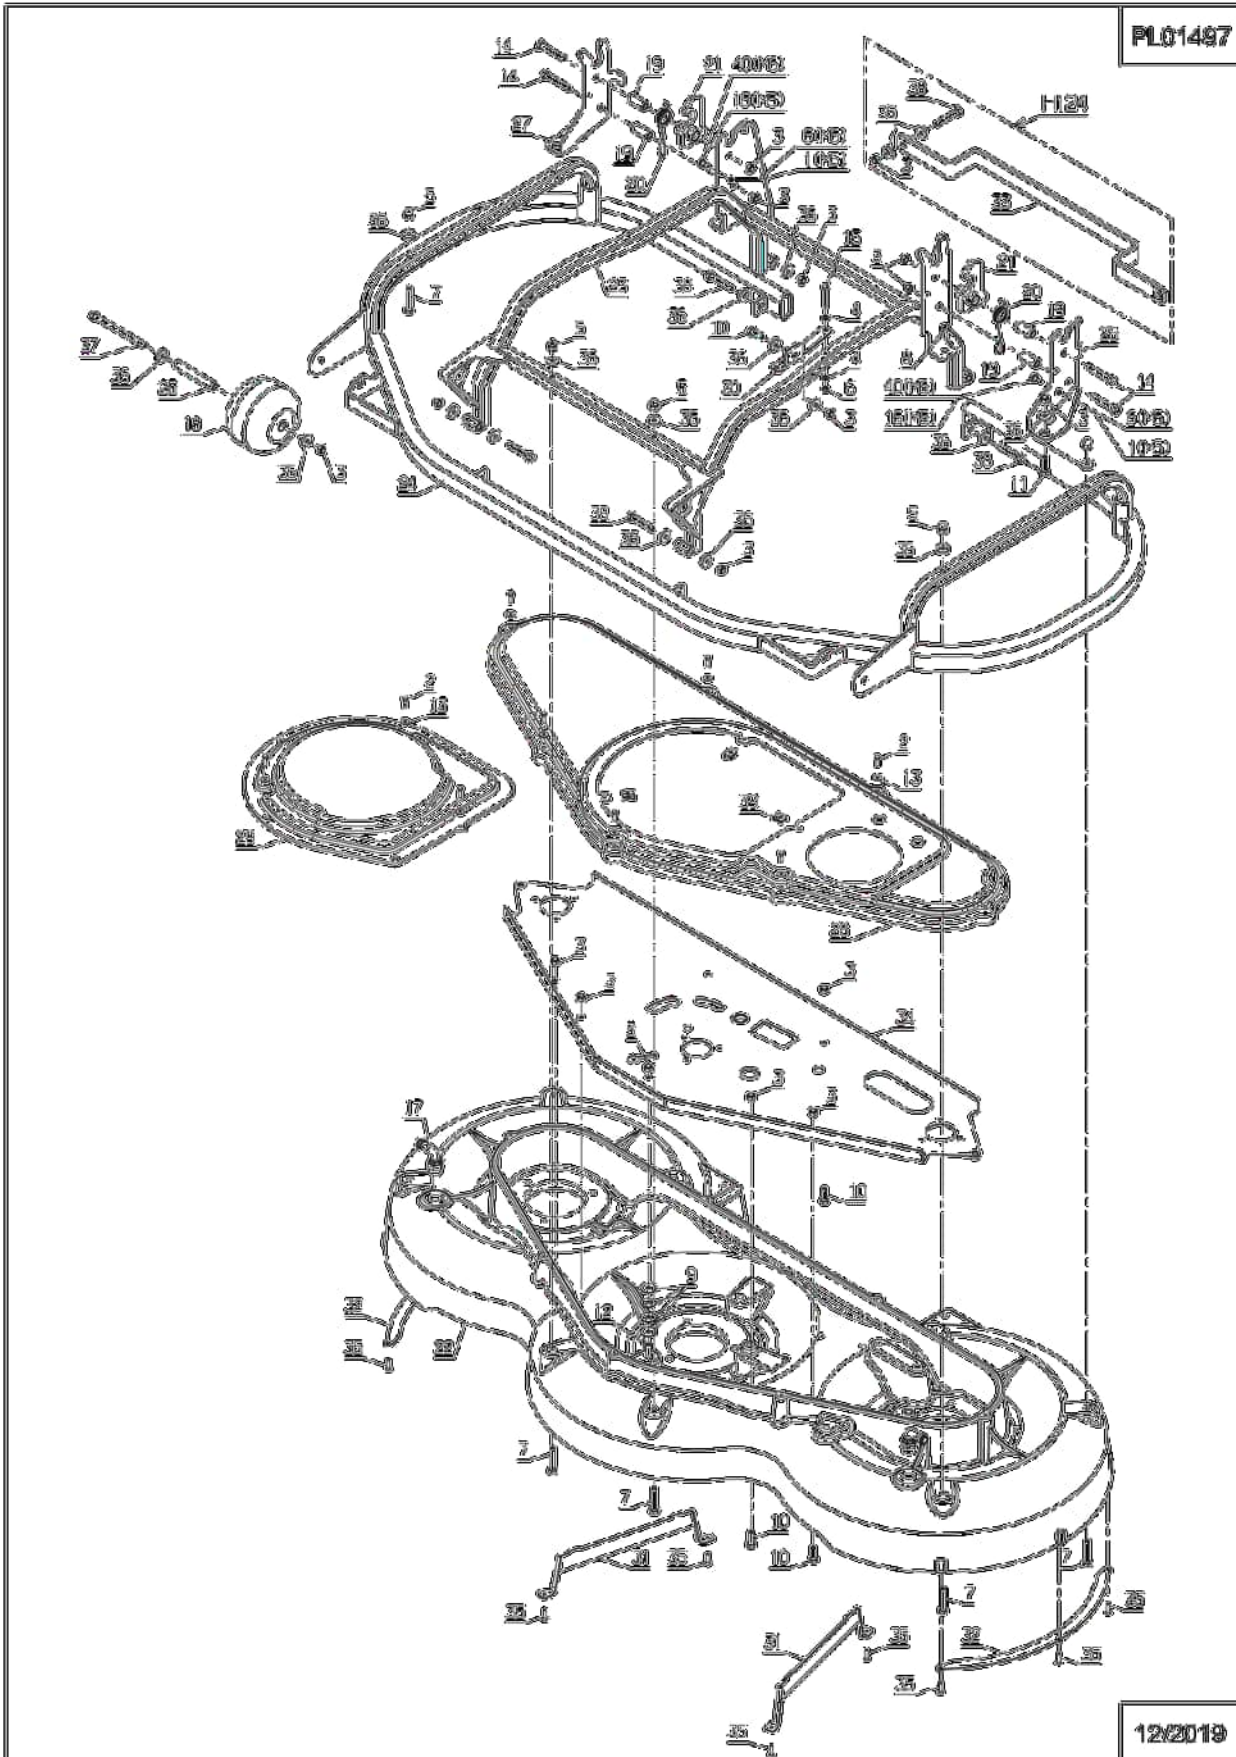

Number	Part Number	Name	Quantity
1	30605	L FRONT CASE	1,000
2	30606	L REAR CASE	1,000
3	30613	OIL DR. PLUG GASKET	1,000
4	30614	SCREW	1,000
5	30615	NUT	1,000
6	30616	CIRCLIP	1,000
7	30619	LIP SEAL	1,000
8	30620	LIP SEAL	1,000
9	30621	KEY	1,000
10	30622	OIL DRAIN PLUG	1,000
11	34082	INPUT SHAFT	1,000
12	34081	OUTPUT SHAFT	1,000
13	34076	BEARING	1,000
14	34079	BEARING	1,000
15	34080	BEARING	1,000