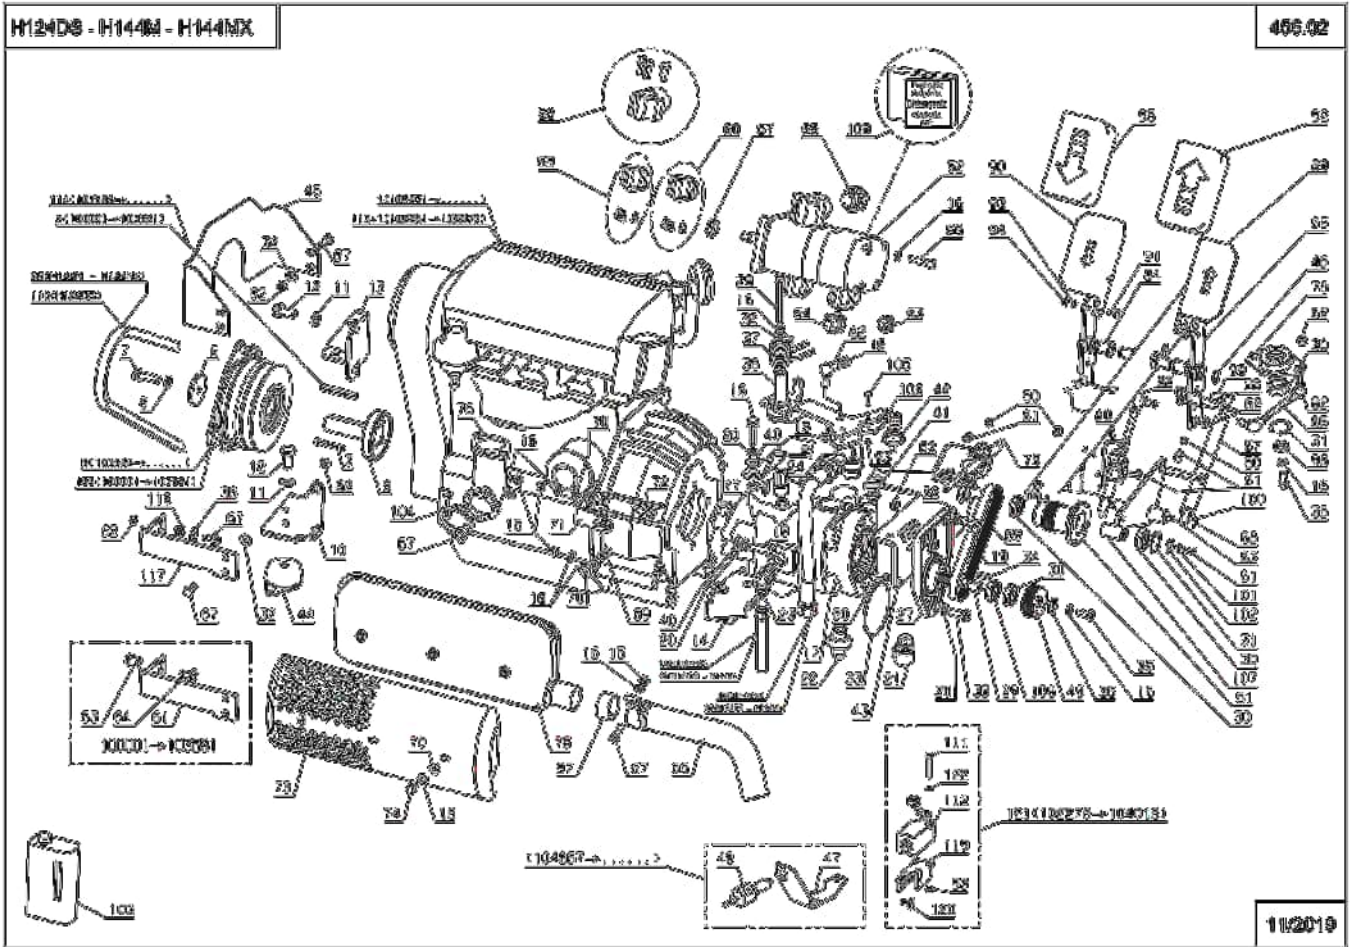

Number	Part Number	Name	Quantity
1	71111	TAPPING SCREW,DIN 7	1,000
2	30899	FUEL GAUGE	1,000
3	30119	FUEL FILTER	1,000
4	30270	KIT RADIATOR FOAM 2	1,000
5	20693	HEX.SCREW HM6X25	1,000
6	71205	SCREW M8	1,000
7	7335	WASHER	1,000
8	30272	RADIATOR GRID	1,000
9	30281	FUEL HOSE 1400 MM	1,000
10	25266	FILTER FUEL	1,000
11	20507	BOLT HM 6X20	1,000
12	2235	WASHER A6.4	1,000
13	30149	COOLANT (2L)	1,000
14	29833	EVACUATION VALVE	1,000
15	29834	COVERING CAP	1,000
16	71201	NUT M6	1,000
17	29645	SAFETY AIR FILTER	1,000
18	29644	MAIN AIR FILTER	1,000
19	54643	ENGINE BRACKET FIX.	1,000
20	71413	SCREW HM 8-20	1,000
21	6169	SCREW HM8X16	1,000
22	30740	GASOIL TANK	1,000
23	30273	RADIATOR GRID SCREW	1,000
24	29846	IMPERV.SLEEVE 800MM	1,000
25	29844	-> 29846	1,000
26	29842	-> 29846	1,000
27	29845	-> 29846	1,000
28	29841	RADIATOR PLATE	1,000
29	29538	RADIATOR BRACKET	1,000
30	24647	SPRING	1,000
31	29210	LOWER SILENTBLOC	1,000
32	29103	LOMBARDINI RADIATOR	1,000
33	29195	RADIAT.EMPTYING CAP	1,000
34	29832	RADIATOR VOLUTE	1,000
35	37997	SCREW HM6-16 8.8	1,000
36	71049	SPRING WASHER,DIN 1	1,000
37	28323	HOSE HAND CLIP	1,000
38	29139	WATER INPUT HOSE 8	1,000
39	21270	WASHER 6,4	1,000
40	29285	CLAMP 16,5	1,000
41	29284	CLAMP 20,5	1,000