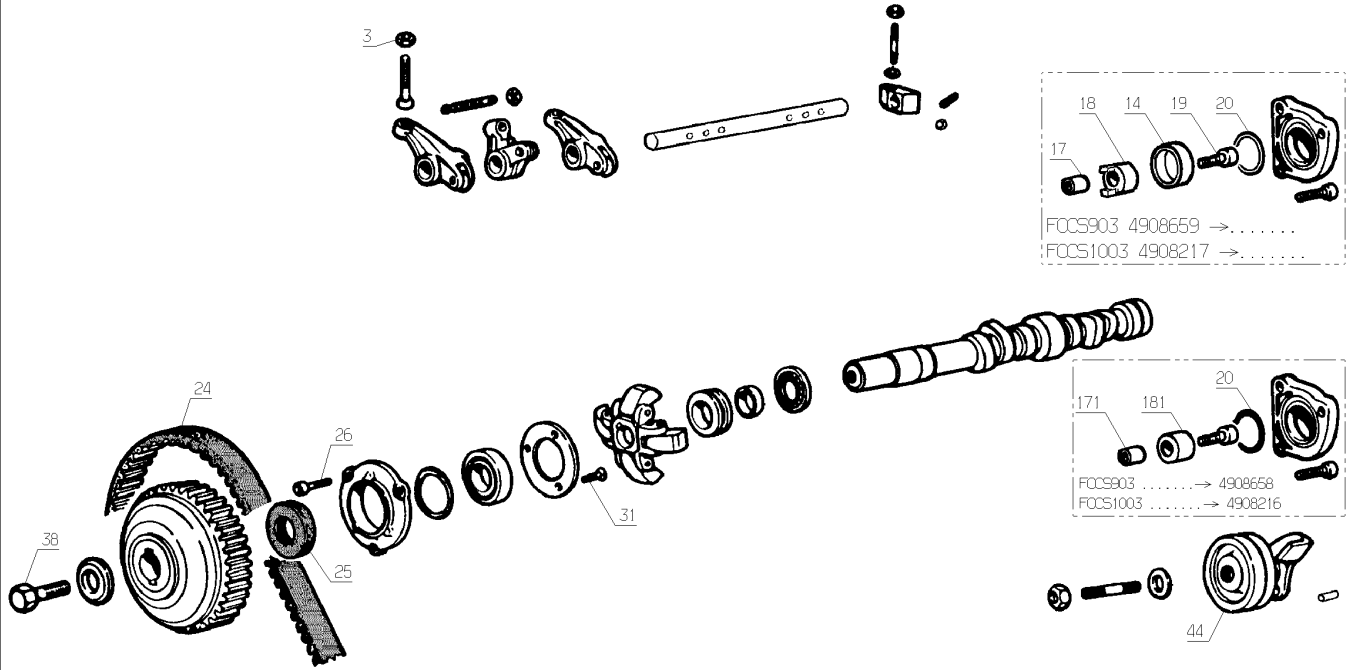

LOMBARDINI
FOCS LOW
903 / 1003

526.01

LES PIECES NON LISTEES SONT A COMMANDER CHEZ LOMBARDINI
TEILE DIE KEINE NUMMER HABEN SIND BEI LOMBARDINI BESTELLBAR
PARTS WHO ARE NOT LISTED COULD BE ORDERED BY LOMBARDINI

03/2008

Number	Part Number	Name	Quantity
2	30588	COPPER SEAL	1,000
17	30591	CASING GASKET	1,000
19	30502	OIL SEAL	1,000
31	30526	BEARING	1,000