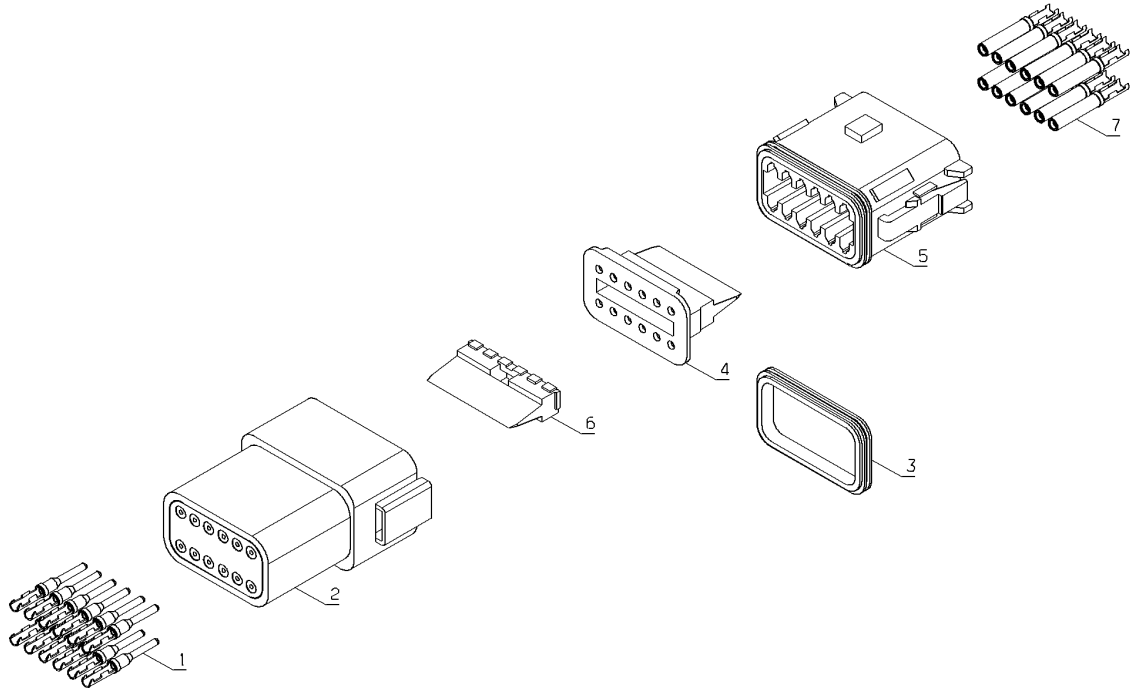

PL01237

02/2011

Number	Part Number	Name	Quantity
1	29881	WASHER	1,000
2	29882	CIRCLIP	1,000
3	29883	CIRCLIP	1,000
4	29884	STUDED STOP	1,000
5	29885	STUDED STOP WASHER	1,000
6	29886	SHAFT WASHER	1,000
7	29887	PRESS.RELIEF VALVE	1,000
8	29888	BOOSTER PUMP	1,000
9	29889	CYLINDER BLOCK	1,000
10	29890	PUMP GASKET	1,000
11	29891	O-RING	1,000
12	29892	DISTRIBUTOR VALVE	1,000
13	29893	PUMP INPUT SHAFT	1,000
14	30549	KEY	1,000
15	30674	O-RING	1,000
16	30673	O-RING	1,000
17	30672	O-RING	1,000
19	30671	CIRCLIP	1,000
20	30670	CAP	1,000
21	30669	CAP	1,000
22	30668	O-RING	1,000
23	30667	NEEDLE BEARING	1,000
24	29895	DRIVE SHAFT GASKET	1,000
25	30666	CONIC.NEEDL.BEARING	1,000
26	30665	SPACER	1,000
27	30663	SPRING	1,000
28	30662	CAP	1,000
29	30661	WASHER	1,000
30	30660	UPPER COVER	1,000
31	30659	LOWER COVER	1,000
32	30658	CAM PLATE	1,000
33	30657	CAP	1,000
34	30578	SEPARATOR	1,000
35	30577	NEEDLE BEARING	1,000