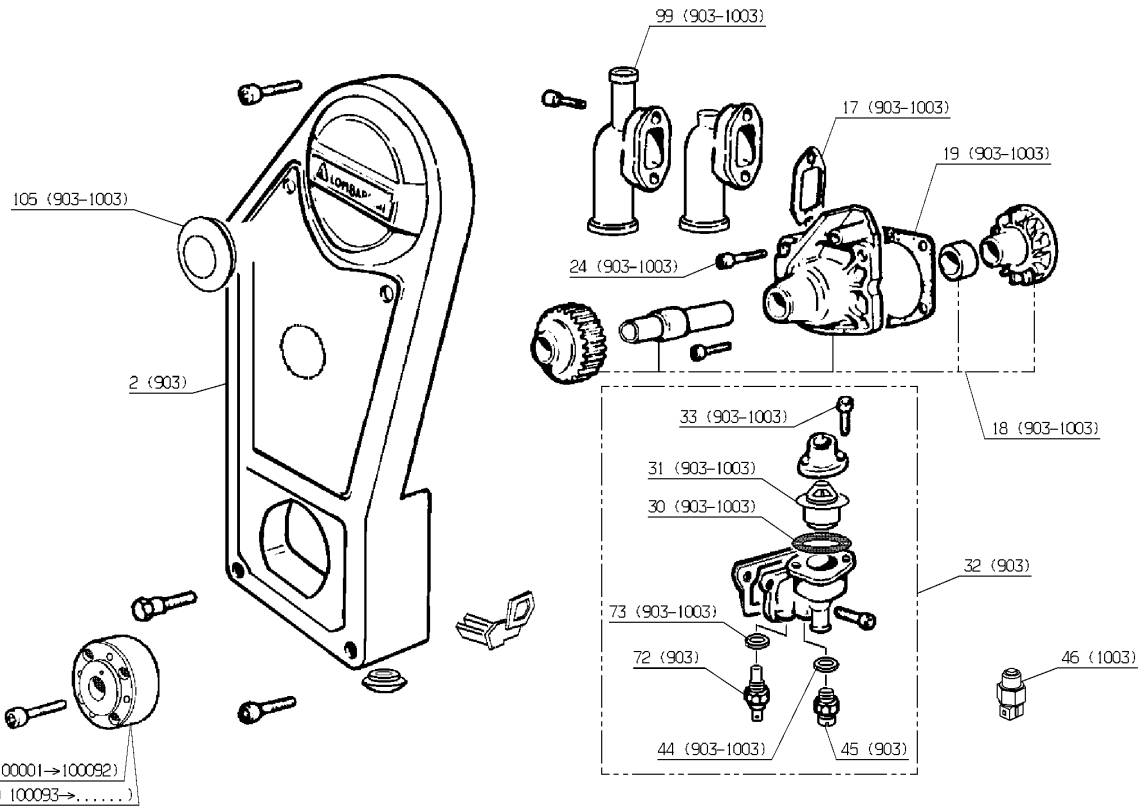

LOMBARDINI
FOCS LD/V
903/1003

LES PIECES NON LISTEES SONT A COMMANDER CHEZ LOMBARDINI
TEILE DIE KEINE NUMMER HABEN SIND BEI LOMBARDINI BESTELLBAR
PARTS WHO ARE NOT LISTED COULD BE ORDERED BY LOMBARDINI

Number	Part Number	Name	Quantity
2	30501	SEAL OIL PUMP	1,000
3	30588	COPPER SEAL	1,000
9	71137	BOLT M6X16	1,000
17	22011	BOLT M 8X20	1,000
18	30537	OIL PUMP COMPLETE	1,000
19	30664	PUMP HOUSING GASKET	1,000
22	34002	GASKET	1,000
28	30500	OIL DRAIN SCRE.GASK	1,000
29	30522	DRAIN PLUG	1,000
30	2235	WASHER A6.4	1,000
33	29584	ENGINE OIL FILTER	1,000
36	30548	CRANKCASE GASKET	1,000
40	30517	ENGINE CRANKCASE	1,000
42	30504	OIL GAUGE TUBE	1,000
43	30540	OIL GAUGE	1,000
421	30503	OIL GAUGE	1,000