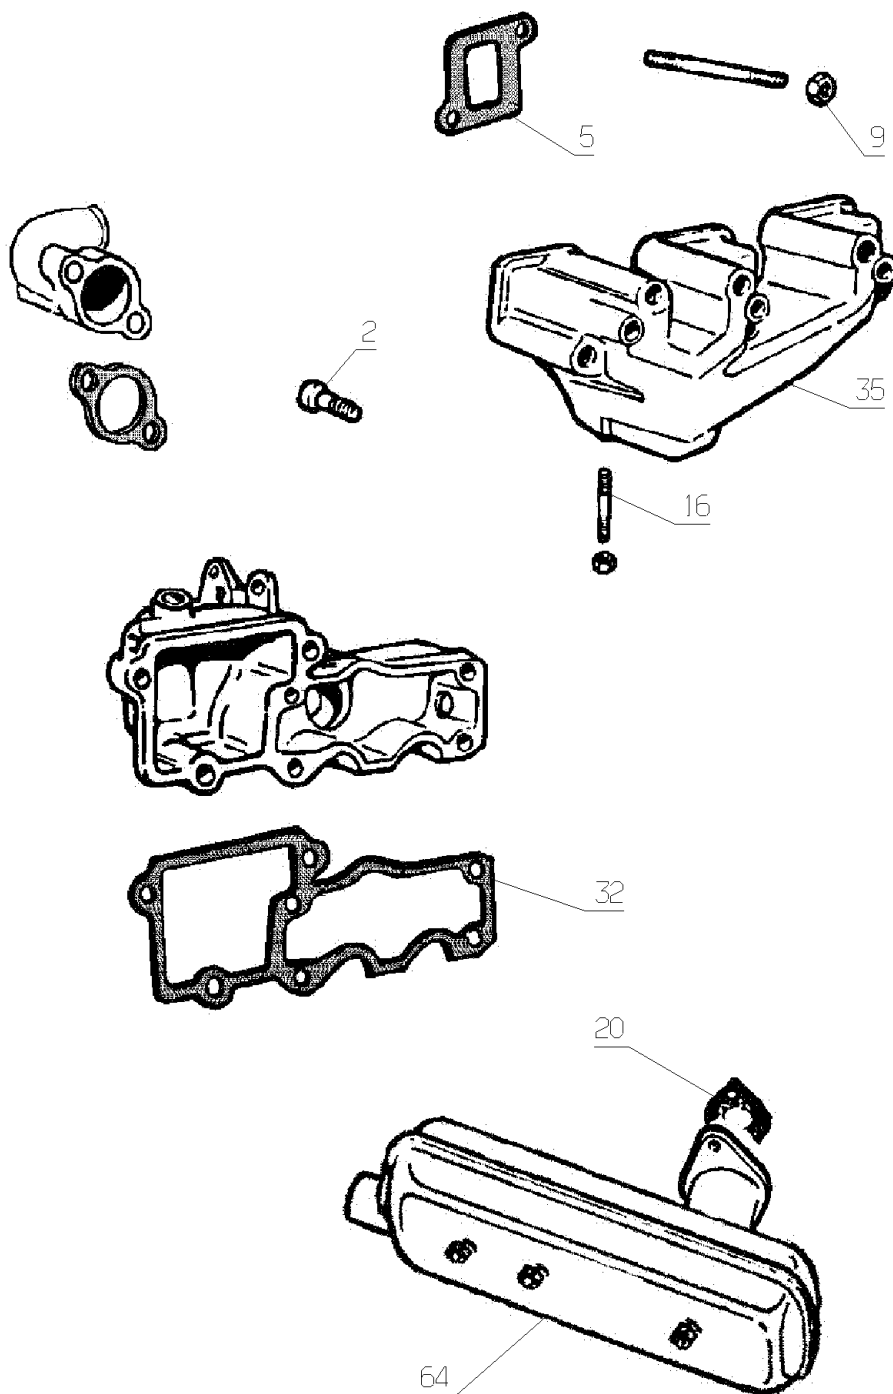

LOMBARDINI
FOCS LDW
903 / 1003

520.01

LES PIECES NON LISTEES SONT A COMMANDER CHEZ LOMBARDINI
TEILE DIE KEINE NUMMER HABEN SIND BEI LOMBARDINI BESTELLBAR
PARTS WHO ARE NOT LISTED COULD BE ORDERED BY LOMBARDINI

11-2004

Number	Part Number	Name	Quantity
1	30519	SET OF PISTON RINGS	1,000
6	30528	BEARING	1,000
10	29591	-> 54934	1,000