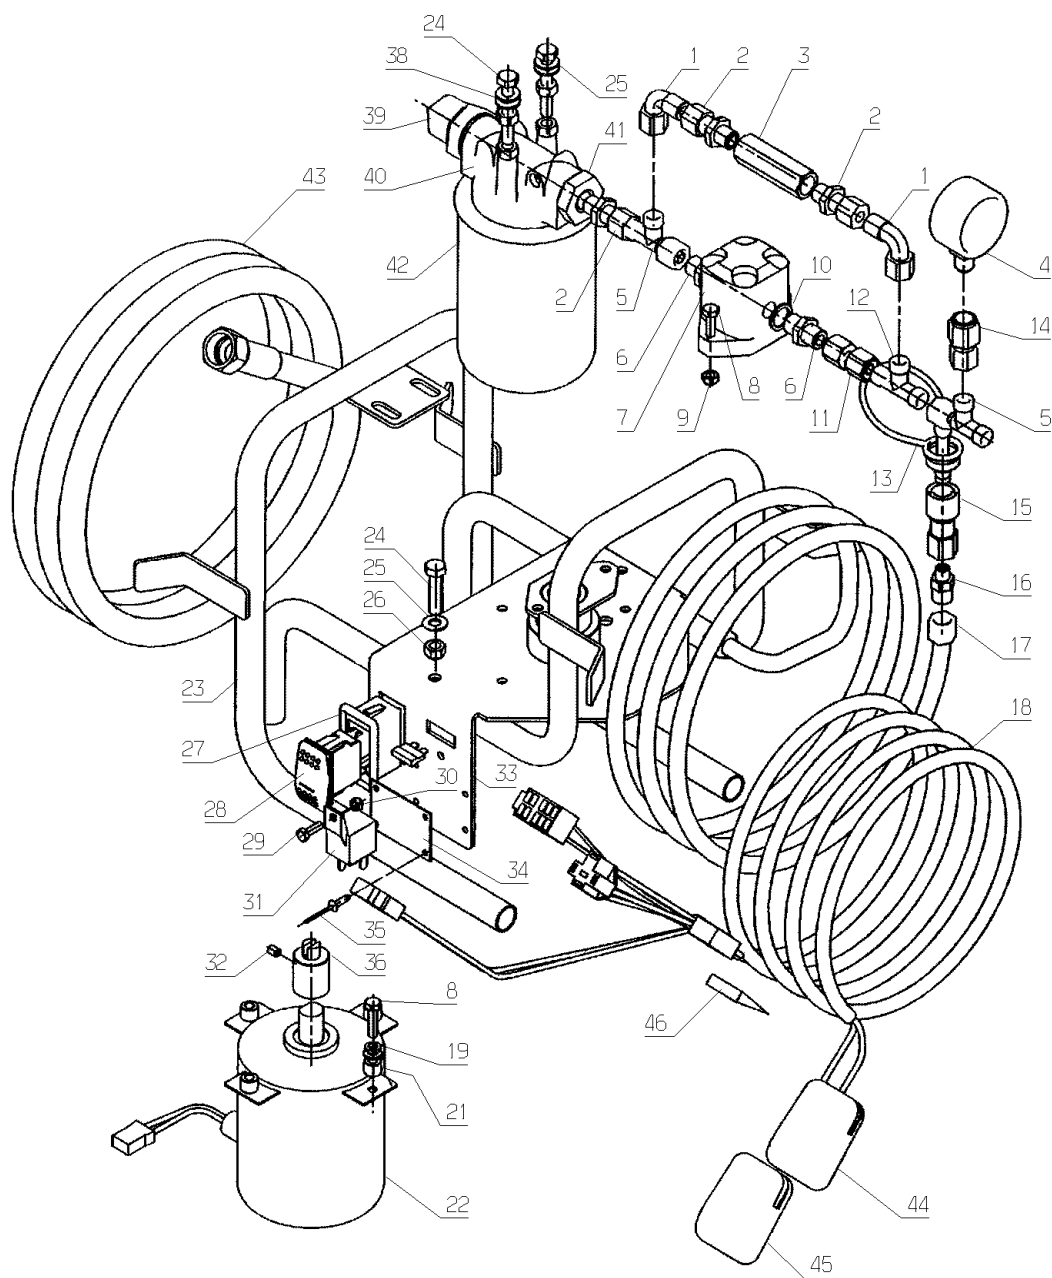

513.01

09/2006

Number	Part Number	Name	Quantity
2	22032	SCREW M8X35	1,000
5	29827	EXHAUST GASKET LDW	1,000
9	30536	MUFFLER BRASS NUT	1,000
16	30547	EXHAUST COLLECT.PIN	1,000
20	29850	FOCS EXHAUST GASKET	1,000
32	30542	GASKET	1,000
35	30545	EXHAUST COLLECTOR	1,000
64	29102	MUFFLER	1,000