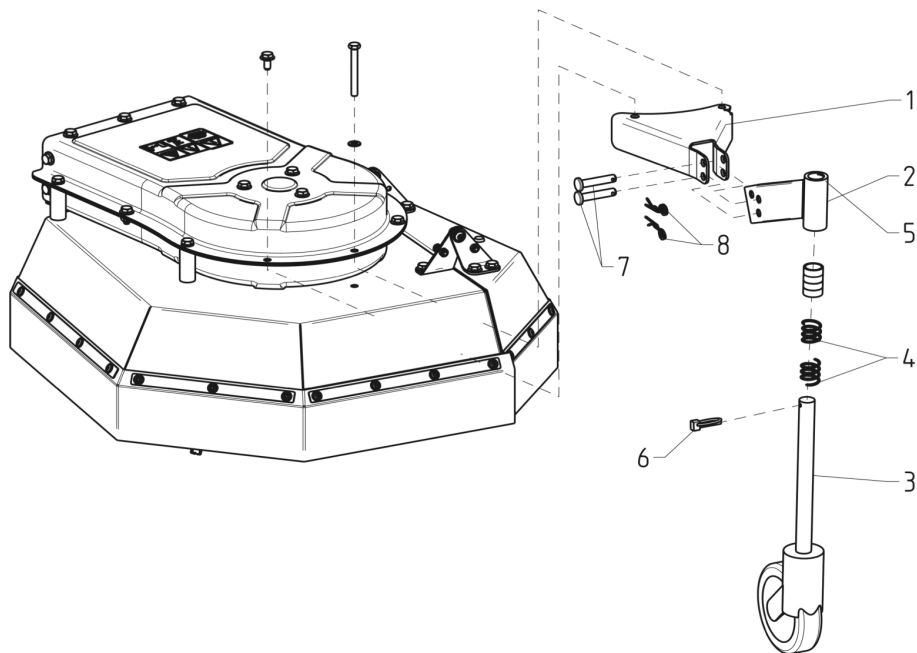

Number	Part Number	Name	Quantity
1	44268	BRACKET	1,000
2	44269	WHEEL BRACKET	1,000
3	44270	WHEEL	1,000
4	44271	SPRING	1,000
5	44272	BEARING BUSH	1,000
6	44273	PIN	1,000
7	44274	PIN	1,000
8	44275	PIN	1,000

PL02570

02/2019