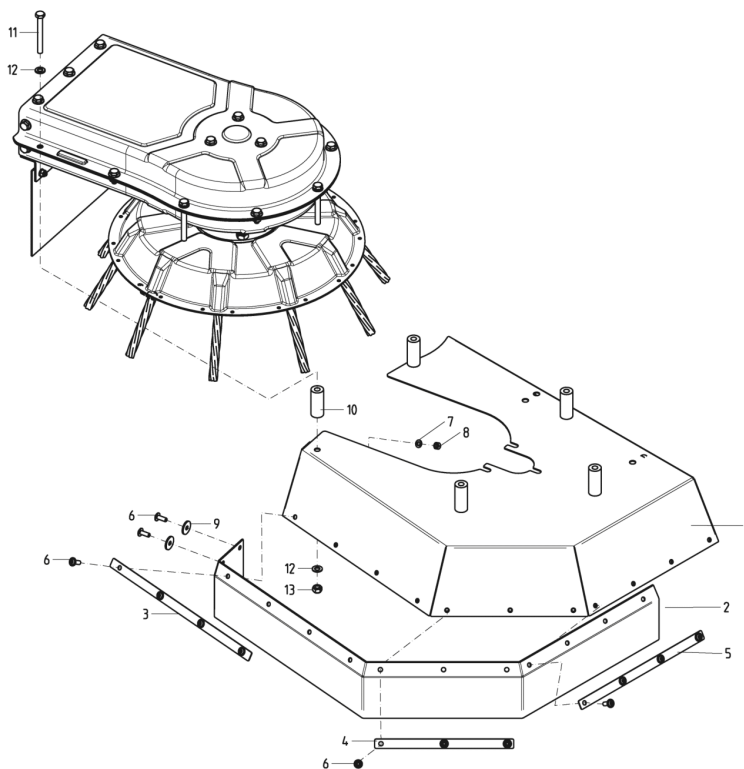

Number	Part Number	Name	Quantity
1	44241	TOOL HEAD	1,000
2	53538	BRUSHES KIT MBR50	1,000
3	71068	HEXAGON SCREW,DIN 9	1,000
4	71205	SCREW M8	1,000
5	44243	WASHER	1,000
6	1517	WASHER 13X40X3	1,000
7	44244	GRIP	1,000

PL02566

02/2019

Number	Part Number	Name	Quantity
1	44245	PROTECTION	1,000
2	44246	RUBBER BAR	1,000
3	44247	STEEL PLATE	1,000
4	44248	STEEL PLATE	1,000
5	44249	STEEL PLATE	1,000
6	-	-	1,000
7	22029	FLAT WASHER 6,5	1,000
8	71201	NUT M6	1,000
10	44250	SPACER	1,000
11	71068	HEXAGON SCREW,DIN 9	1,000
12	7335	WASHER	1,000

PL02567

02/2019

Number	Part Number	Name	Quantity
1	44259	PROTECTION	1,000
2	44260	RUBBER BAR	1,000
3	44261	STEEL PLATE	1,000
4	44262	STEEL PLATE	1,000
5	44263	HINGE	1,000
6	6169	SCREW HM8X16	1,000
7	7335	WASHER	1,000
8	71205	SCREW M8	1,000
9	44264	SCREW	1,000
10	44265	PLASTIC WASHER	1,000
11	71413	SCREW HM 8-20	1,000
12	71201	NUT M6	1,000
13	44266	SPRING	1,000
15	22029	FLAT WASHER 6,5	1,000
18	44267	RUBBER STOP	1,000

PL02568

02/2019

Number	Part Number	Name	Quantity
1	43816	ENGINE PLATE	1,000
2	43817	BOTTOM PLATE	1,000
3	43818	BOTTOM PLATE	1,000
4	43819	AXLE	1,000
5	43820	BELT TENSIONER	1,000
6	43821	RAD	1,000
7	43822	PIN	1,000
8	71413	SCREW HM 8-20	1,000
9	7035	FLAT WASHER	1,000
10	43823	CABLE BRACKET	1,000
11	71205	SCREW M8	1,000
12	6169	SCREW HM8X16	1,000
13	37997	SCREW HM6-16 8.8	1,000
14	22029	FLAT WASHER 6,5	1,000
15	43824	PLASTIC BEARING	1,000
16	71201	NUT M6	1,000
17	43825	PLASTIC WASHER	1,000