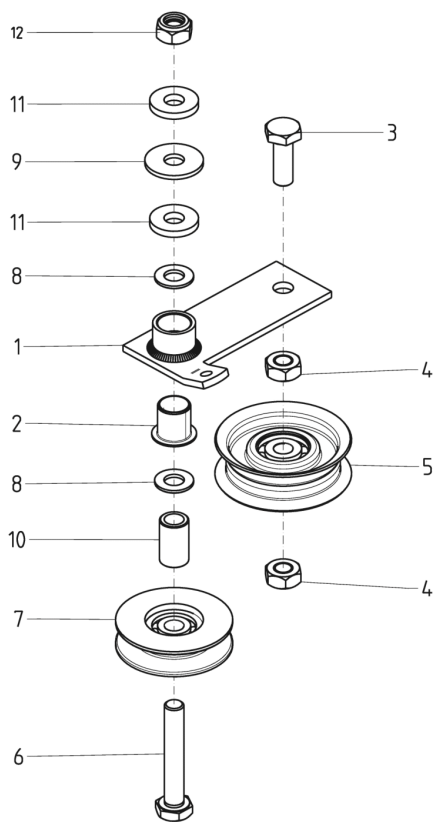

PL02568

02/2019

Number	Part Number	Name	Quantity
1	43816	ENGINE PLATE	1,000
2	43817	BOTTOM PLATE	1,000
3	43818	BOTTOM PLATE	1,000
4	43819	AXLE	1,000
5	43820	BELT TENSIONER	1,000
6	43821	RAD	1,000
7	43822	PIN	1,000
8	71413	SCREW HM 8-20	1,000
9	7035	FLAT WASHER	1,000
10	43823	CABLE BRACKET	1,000
11	71205	SCREW M8	1,000
12	6169	SCREW HM8X16	1,000
13	37997	SCREW HM6-16 8.8	1,000
14	22029	FLAT WASHER 6,5	1,000
15	43824	PLASTIC BEARING	1,000
16	71201	NUT M6	1,000
17	43825	PLASTIC WASHER	1,000

PL02563

02/2019

Number	Part Number	Name	Quantity
1	43809	BELT	1,000
2	43810	PULLEY	1,000
3	43811	WASHER	1,000
4	43812	SCREW	1,000
5	43813	WASHER	1,000
6	43814	BELT GUIDE	1,000
7	43815	SCREW	1,000
8	7335	WASHER	1,000
9	5340	HEXAGON SCREW,DIN 9	1,000
10	7035	FLAT WASHER	1,000
11	2020	NUT HM8	1,000
12	-	-	1,000

PL02562

02/2019

Number	Part Number	Name	Quantity
1	43826	TENSIONER	1,000
2	43827	BUSH	1,000
3	71110	HEXAGON SCREW,DIN 9	1,000
4	71158	HEXAGONAL NUT HM10	1,000
5	43828	TENSIONING PULLEY	1,000
6	71035	FLAT WASHER NFE 276	1,000
7	43829	TENSIONING PULLEY	1,000
8	21327	WASHER 10,5X25X2	1,000
9	43830	WASHER	1,000
10	43831	SPACER	1,000
11	43832	WASHER	1,000
12	71249	SCREW M10	1,000

PL02564

02/2019

Number	Part Number	Name	Quantity
1	43833	MOVING DRIVE ASSY	1,000
2	43834	STEEL PLATE	1,000
3	43835	PULLEY	1,000
4	43836	BEARING FLANGE	1,000
5	43827	BUSH	1,000
6	6169	SCREW HM8X16	1,000
7	71413	SCREW HM 8-20	1,000
8	7335	WASHER	1,000
9	71205	SCREW M8	1,000
10	43838	RUBBER BAR	1,000
11	-	-	1,000
13	22029	FLAT WASHER 6,5	1,000
15	71201	NUT M6	1,000
18	43840	STICKER	1,000