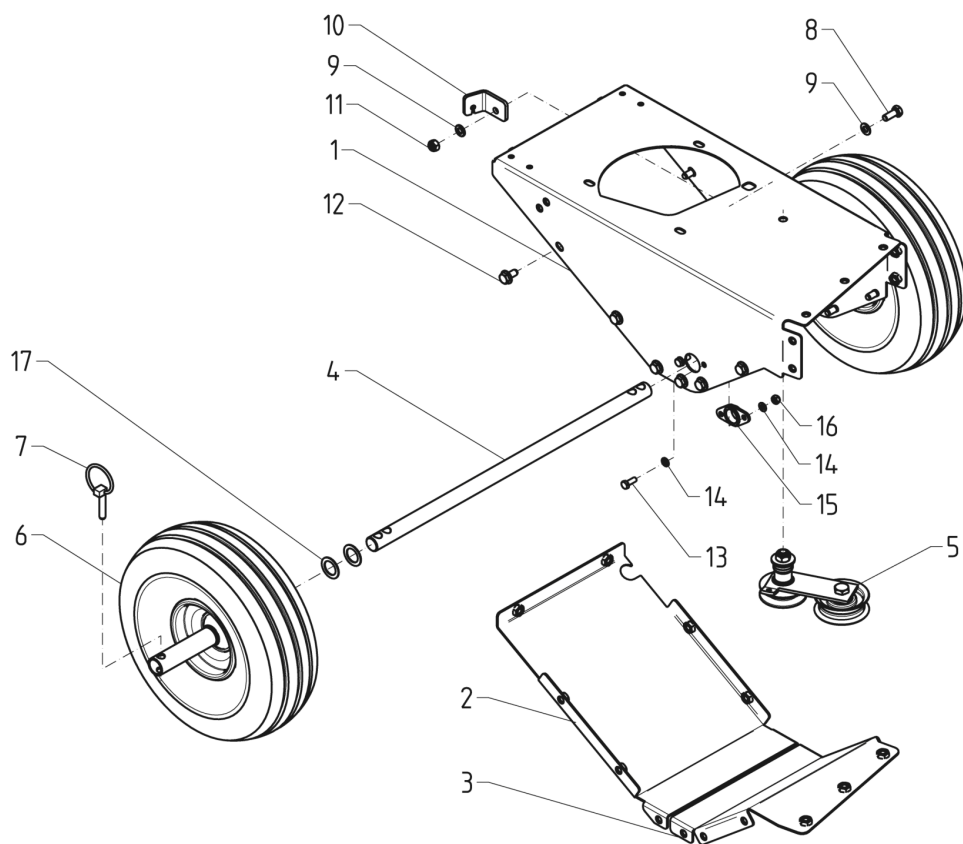

PL02567

02/2019

Number	Part Number	Name	Quantity
1	44259	PROTECTION	1,000
2	44260	RUBBER BAR	1,000
3	44261	STEEL PLATE	1,000
4	44262	STEEL PLATE	1,000
5	44263	HINGE	1,000
6	6169	SCREW HM8X16	1,000
7	7335	WASHER	1,000
8	71205	SCREW M8	1,000
9	44264	SCREW	1,000
10	44265	PLASTIC WASHER	1,000
11	71413	SCREW HM 8-20	1,000
12	71201	NUT M6	1,000
13	44266	SPRING	1,000
15	22029	FLAT WASHER 6,5	1,000
18	44267	RUBBER STOP	1,000

PL02569

02/2019

Number	Part Number	Name	Quantity
1	44251	HANDLE BAR	1,000
2	43807	GRIP MSC45	1,000
3	44252	CABLE	1,000
4	44253	THROTTLE LEVER	1,000
5	44254	SCREW	1,000
6	22029	FLAT WASHER 6,5	1,000
7	71201	NUT M6	1,000
8	44255	CLAMP	1,000
9	44256	SCREW	1,000
10	1557	NUT HM6	1,000
13	44257	GRIP	1,000
14	7035	FLAT WASHER	1,000
15	44258	STRAP	1,000

PL02568

02/2019

Number	Part Number	Name	Quantity
1	43816	ENGINE PLATE	1,000
2	43817	BOTTOM PLATE	1,000
3	43818	BOTTOM PLATE	1,000
4	43819	AXLE	1,000
5	43820	BELT TENSIONER	1,000
6	43821	RAD	1,000
7	43822	PIN	1,000
8	71413	SCREW HM 8-20	1,000
9	7035	FLAT WASHER	1,000
10	43823	CABLE BRACKET	1,000
11	71205	SCREW M8	1,000
12	6169	SCREW HM8X16	1,000
13	37997	SCREW HM6-16 8.8	1,000
14	22029	FLAT WASHER 6,5	1,000
15	43824	PLASTIC BEARING	1,000
16	71201	NUT M6	1,000
17	43825	PLASTIC WASHER	1,000

PL02563

02/2019

Number	Part Number	Name	Quantity
1	43809	BELT	1,000
2	43810	PULLEY	1,000
3	43811	WASHER	1,000
4	43812	SCREW	1,000
5	43813	WASHER	1,000
6	43814	BELT GUIDE	1,000
7	43815	SCREW	1,000
8	7335	WASHER	1,000
9	5340	HEXAGON SCREW,DIN 9	1,000
10	7035	FLAT WASHER	1,000
11	2020	NUT HM8	1,000
12	-	-	1,000