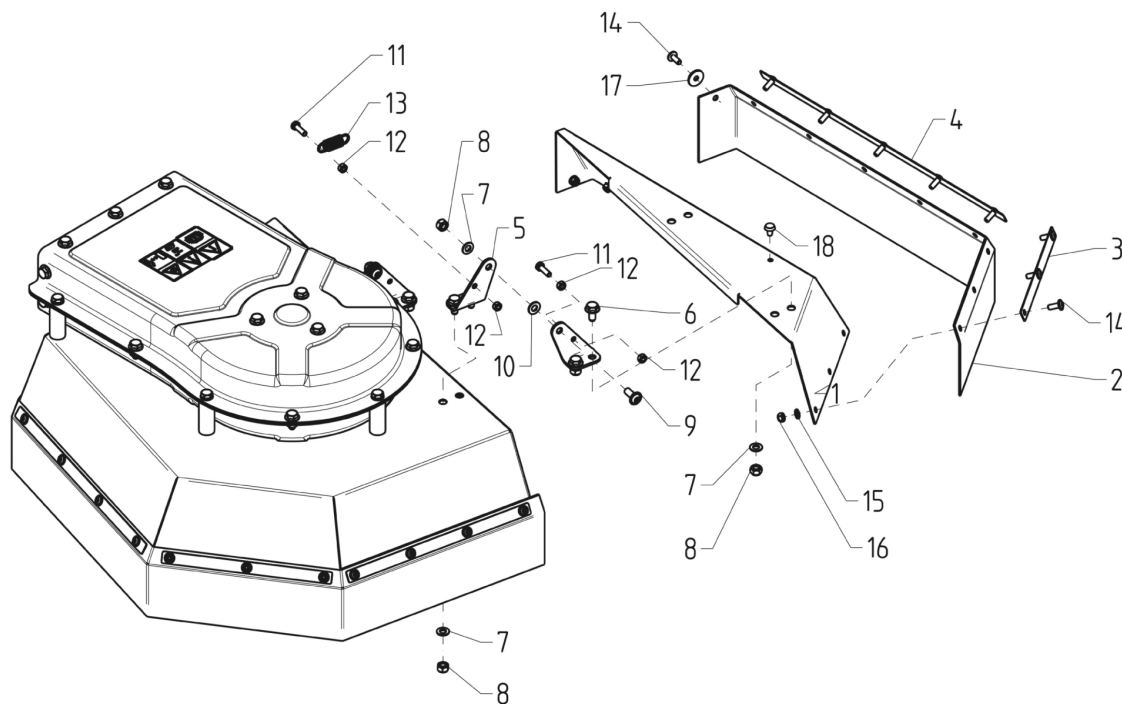

PL02566

02/2019

Number	Part Number	Name	Quantity
1	44245	PROTECTION	1,000
2	44246	RUBBER BAR	1,000
3	44247	STEEL PLATE	1,000
4	44248	STEEL PLATE	1,000
5	44249	STEEL PLATE	1,000
6	-	-	1,000
7	22029	FLAT WASHER 6,5	1,000
8	71201	NUT M6	1,000
10	44250	SPACER	1,000
11	71068	HEXAGON SCREW,DIN 9	1,000
12	7335	WASHER	1,000

PL02567

02/2019

Number	Part Number	Name	Quantity
1	44259	PROTECTION	1,000
2	44260	RUBBER BAR	1,000
3	44261	STEEL PLATE	1,000
4	44262	STEEL PLATE	1,000
5	44263	HINGE	1,000
6	6169	SCREW HM8X16	1,000
7	7335	WASHER	1,000
8	71205	SCREW M8	1,000
9	44264	SCREW	1,000
10	44265	PLASTIC WASHER	1,000
11	71413	SCREW HM 8-20	1,000
12	71201	NUT M6	1,000
13	44266	SPRING	1,000
15	22029	FLAT WASHER 6,5	1,000
18	44267	RUBBER STOP	1,000

PL02569

02/2019

Number	Part Number	Name	Quantity
1	44251	HANDLE BAR	1,000
2	43807	GRIP MSC45	1,000
3	44252	CABLE	1,000
4	44253	THROTTLE LEVER	1,000
5	44254	SCREW	1,000
6	22029	FLAT WASHER 6,5	1,000
7	71201	NUT M6	1,000
8	44255	CLAMP	1,000
9	44256	SCREW	1,000
10	1557	NUT HM6	1,000
13	44257	GRIP	1,000
14	7035	FLAT WASHER	1,000
15	44258	STRAP	1,000

PL02568

02/2019

Number	Part Number	Name	Quantity
1	43816	ENGINE PLATE	1,000
2	43817	BOTTOM PLATE	1,000
3	43818	BOTTOM PLATE	1,000
4	43819	AXLE	1,000
5	43820	BELT TENSIONER	1,000
6	43821	RAD	1,000
7	43822	PIN	1,000
8	71413	SCREW HM 8-20	1,000
9	7035	FLAT WASHER	1,000
10	43823	CABLE BRACKET	1,000
11	71205	SCREW M8	1,000
12	6169	SCREW HM8X16	1,000
13	37997	SCREW HM6-16 8.8	1,000
14	22029	FLAT WASHER 6,5	1,000
15	43824	PLASTIC BEARING	1,000
16	71201	NUT M6	1,000
17	43825	PLASTIC WASHER	1,000