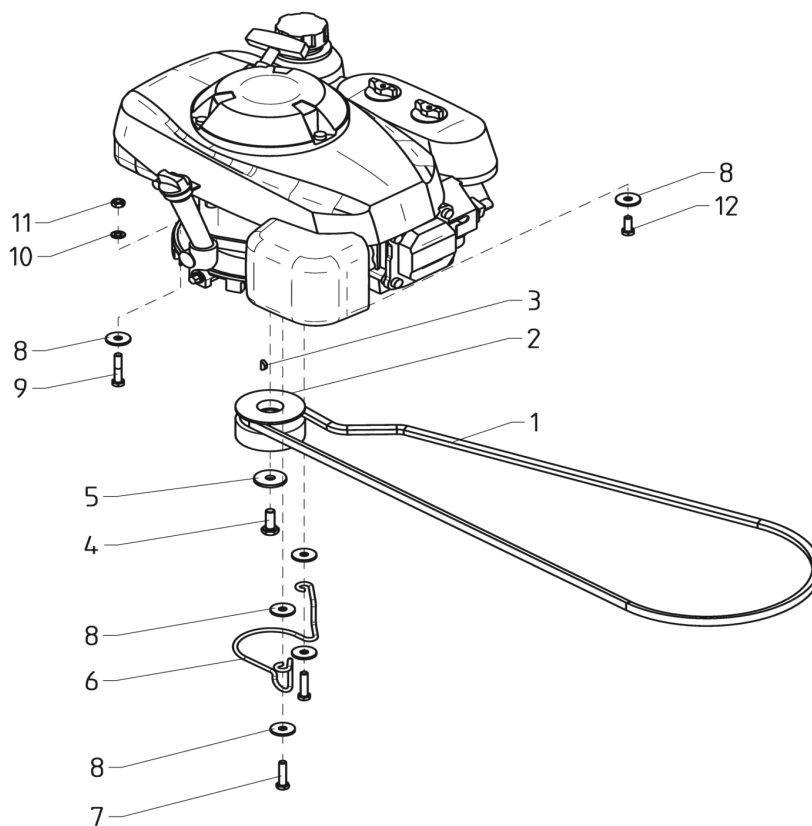

PL02569

02/2019

Number	Part Number	Name	Quantity
1	44251	HANDLE BAR	1,000
2	43807	GRIP MSC45	1,000
3	44252	CABLE	1,000
4	44253	THROTTLE LEVER	1,000
5	44254	SCREW	1,000
6	22029	FLAT WASHER 6,5	1,000
7	71201	NUT M6	1,000
8	44255	CLAMP	1,000
9	44256	SCREW	1,000
10	1557	NUT HM6	1,000
13	44257	GRIP	1,000
14	7035	FLAT WASHER	1,000
15	44258	STRAP	1,000

PL02568

02/2019

Number	Part Number	Name	Quantity
1	43816	ENGINE PLATE	1,000
2	43817	BOTTOM PLATE	1,000
3	43818	BOTTOM PLATE	1,000
4	43819	AXLE	1,000
5	43820	BELT TENSIONER	1,000
6	43821	RAD	1,000
7	43822	PIN	1,000
8	71413	SCREW HM 8-20	1,000
9	7035	FLAT WASHER	1,000
10	43823	CABLE BRACKET	1,000
11	71205	SCREW M8	1,000
12	6169	SCREW HM8X16	1,000
13	37997	SCREW HM6-16 8.8	1,000
14	22029	FLAT WASHER 6,5	1,000
15	43824	PLASTIC BEARING	1,000
16	71201	NUT M6	1,000
17	43825	PLASTIC WASHER	1,000

PL02563

02/2019

Number	Part Number	Name	Quantity
1	43809	BELT	1,000
2	43810	PULLEY	1,000
3	43811	WASHER	1,000
4	43812	SCREW	1,000
5	43813	WASHER	1,000
6	43814	BELT GUIDE	1,000
7	43815	SCREW	1,000
8	7335	WASHER	1,000
9	5340	HEXAGON SCREW,DIN 9	1,000
10	7035	FLAT WASHER	1,000
11	2020	NUT HM8	1,000
12	-	-	1,000

PL02562

02/2019

Number	Part Number	Name	Quantity
1	43826	TENSIONER	1,000
2	43827	BUSH	1,000
3	71110	HEXAGON SCREW,DIN 9	1,000
4	71158	HEXAGONAL NUT HM10	1,000
5	43828	TENSIONING PULLEY	1,000
6	71035	FLAT WASHER NFE 276	1,000
7	43829	TENSIONING PULLEY	1,000
8	21327	WASHER 10,5X25X2	1,000
9	43830	WASHER	1,000
10	43831	SPACER	1,000
11	43832	WASHER	1,000
12	71249	SCREW M10	1,000