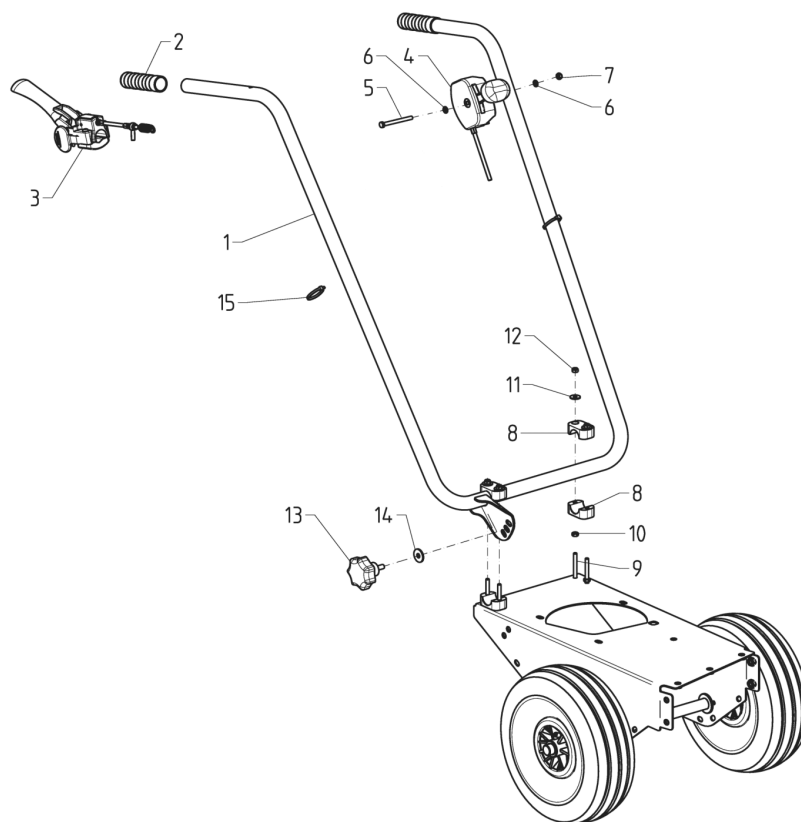

PL02566

02/2019

Number	Part Number	Name	Quantity
1	44245	PROTECTION	1,000
2	44246	RUBBER BAR	1,000
3	44247	STEEL PLATE	1,000
4	44248	STEEL PLATE	1,000
5	44249	STEEL PLATE	1,000
6	-	-	1,000
7	22029	FLAT WASHER 6,5	1,000
8	71201	NUT M6	1,000
10	44250	SPACER	1,000
11	71068	HEXAGON SCREW,DIN 9	1,000
12	7335	WASHER	1,000

PL02567

02/2019

Number	Part Number	Name	Quantity
1	44259	PROTECTION	1,000
2	44260	RUBBER BAR	1,000
3	44261	STEEL PLATE	1,000
4	44262	STEEL PLATE	1,000
5	44263	HINGE	1,000
6	6169	SCREW HM8X16	1,000
7	7335	WASHER	1,000
8	71205	SCREW M8	1,000
9	44264	SCREW	1,000
10	44265	PLASTIC WASHER	1,000
11	71413	SCREW HM 8-20	1,000
12	71201	NUT M6	1,000
13	44266	SPRING	1,000
15	22029	FLAT WASHER 6,5	1,000
18	44267	RUBBER STOP	1,000

PL02569

02/2019

Number	Part Number	Name	Quantity
1	44251	HANDLE BAR	1,000
2	43807	GRIP MSC45	1,000
3	44252	CABLE	1,000
4	44253	THROTTLE LEVER	1,000
5	44254	SCREW	1,000
6	22029	FLAT WASHER 6,5	1,000
7	71201	NUT M6	1,000
8	44255	CLAMP	1,000
9	44256	SCREW	1,000
10	1557	NUT HM6	1,000
13	44257	GRIP	1,000
14	7035	FLAT WASHER	1,000
15	44258	STRAP	1,000

PL02568

02/2019

Number	Part Number	Name	Quantity
1	43816	ENGINE PLATE	1,000
2	43817	BOTTOM PLATE	1,000
3	43818	BOTTOM PLATE	1,000
4	43819	AXLE	1,000
5	43820	BELT TENSIONER	1,000
6	43821	RAD	1,000
7	43822	PIN	1,000
8	71413	SCREW HM 8-20	1,000
9	7035	FLAT WASHER	1,000
10	43823	CABLE BRACKET	1,000
11	71205	SCREW M8	1,000
12	6169	SCREW HM8X16	1,000
13	37997	SCREW HM6-16 8.8	1,000
14	22029	FLAT WASHER 6,5	1,000
15	43824	PLASTIC BEARING	1,000
16	71201	NUT M6	1,000
17	43825	PLASTIC WASHER	1,000