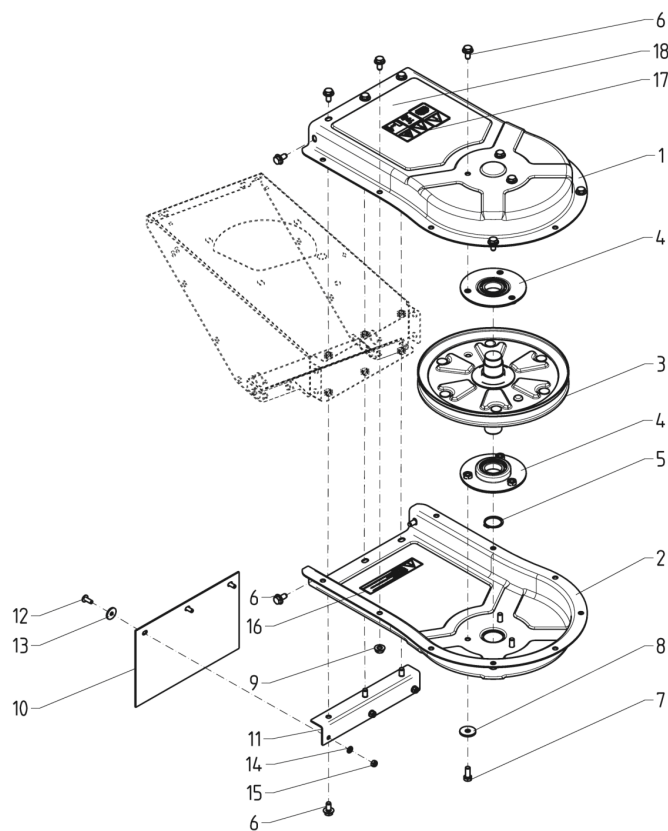

PL02565

02/2019

Number	Part Number	Name	Quantity
1	44268	BRACKET	1,000
2	44269	WHEEL BRACKET	1,000
3	44270	WHEEL	1,000
4	44271	SPRING	1,000
5	44272	BEARING BUSH	1,000
6	44273	PIN	1,000
7	44274	PIN	1,000
8	44275	PIN	1,000