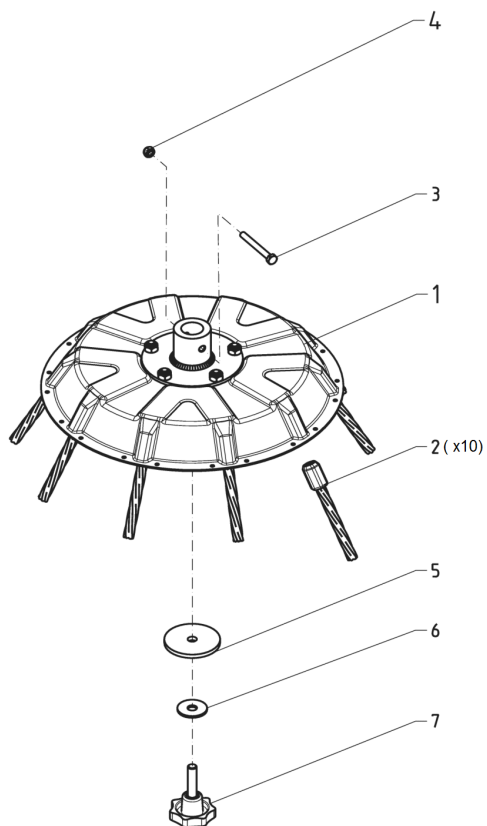

Number	Part Number	Name	Quantity
1	44241	TOOL HEAD	1,000
2	53538	BRUSHES KIT MBR50	1,000
3	71068	HEXAGON SCREW,DIN 9	1,000
4	71205	SCREW M8	1,000
5	44243	WASHER	1,000
6	1517	WASHER 13X40X3	1,000
7	44244	GRIP	1,000

PL02566

02/2019

Number	Part Number	Name	Quantity
1	44245	PROTECTION	1,000
2	44246	RUBBER BAR	1,000
3	44247	STEEL PLATE	1,000
4	44248	STEEL PLATE	1,000
5	44249	STEEL PLATE	1,000
6	-	-	1,000
7	22029	FLAT WASHER 6,5	1,000
8	71201	NUT M6	1,000
10	44250	SPACER	1,000
11	71068	HEXAGON SCREW,DIN 9	1,000
12	7335	WASHER	1,000

PL02567

02/2019

Number	Part Number	Name	Quantity
1	44259	PROTECTION	1,000
2	44260	RUBBER BAR	1,000
3	44261	STEEL PLATE	1,000
4	44262	STEEL PLATE	1,000
5	44263	HINGE	1,000
6	6169	SCREW HM8X16	1,000
7	7335	WASHER	1,000
8	71205	SCREW M8	1,000
9	44264	SCREW	1,000
10	44265	PLASTIC WASHER	1,000
11	71413	SCREW HM 8-20	1,000
12	71201	NUT M6	1,000
13	44266	SPRING	1,000
15	22029	FLAT WASHER 6,5	1,000
18	44267	RUBBER STOP	1,000

PL02568

02/2019

Number	Part Number	Name	Quantity
1	43816	ENGINE PLATE	1,000
2	43817	BOTTOM PLATE	1,000
3	43818	BOTTOM PLATE	1,000
4	43819	AXLE	1,000
5	43820	BELT TENSIONER	1,000
6	43821	RAD	1,000
7	43822	PIN	1,000
8	71413	SCREW HM 8-20	1,000
9	7035	FLAT WASHER	1,000
10	43823	CABLE BRACKET	1,000
11	71205	SCREW M8	1,000
12	6169	SCREW HM8X16	1,000
13	37997	SCREW HM6-16 8.8	1,000
14	22029	FLAT WASHER 6,5	1,000
15	43824	PLASTIC BEARING	1,000
16	71201	NUT M6	1,000
17	43825	PLASTIC WASHER	1,000