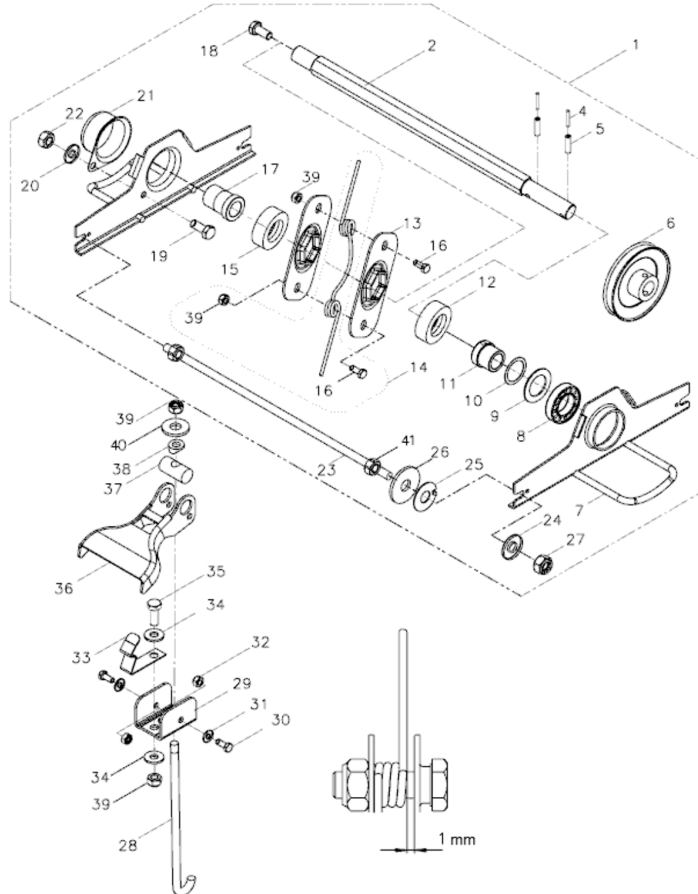

PL02325

06/2018

Number	Part Number	Name	Quantity
3	13086	STICKER ETESIA	1,000
4	-	-	1,000
5	43799	STICKER	1,000
6	43800	STICKER	1,000
10	43801	STICKER	1,000
11	43802	STICKER	1,000
12	43803	STICKER	1,000
13	43804	PROTECTION	1,000