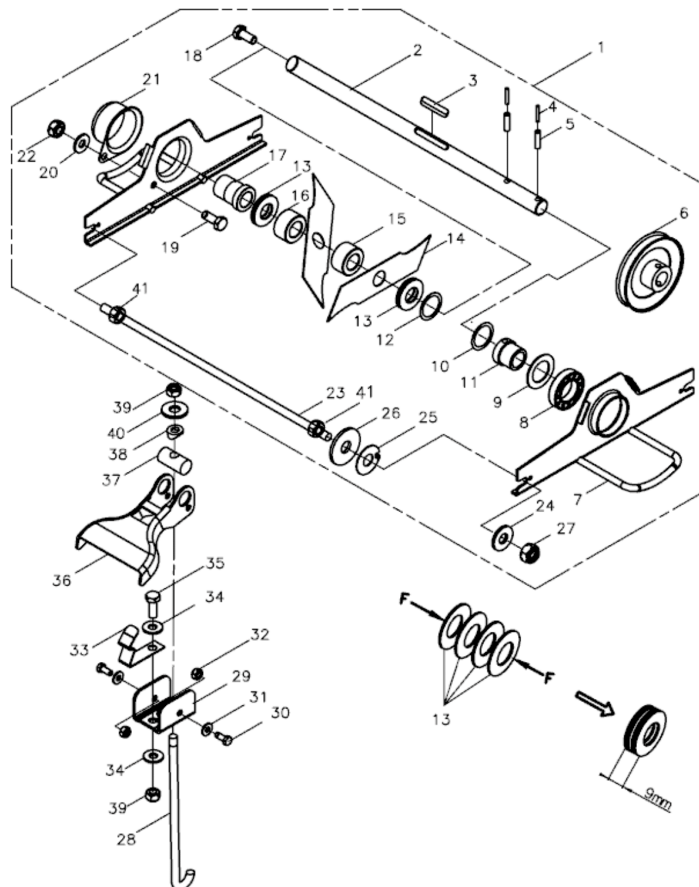

PL02323

06/2018

Number	Part Number	Name	Quantity
1	MZ45R	SPRING KNIVES MSC45	1,000
2	43793	SHAFT	1,000
4	43768	SPRING PIN	1,000
5	43769	SPRING PIN	1,000
6	43770	V-BELT PULLEY	1,000
7	43771	BEARING	1,000
8	43772	BALL BEARING	1,000
9	43773	WASHER	1,000
10	43774	WASHER	1,000
11	43775	BUSH	1,000
12	43794	SPACER	1,000
13	43795	DRIVE PIN	1,000
14	43796	SPRING-LOADED TINE	1,000
15	43797	SPACER	1,000
16	43798	HEXAGON BOLT	1,000
17	43781	BUSH	1,000
18	43782	HEXAGON BOLT	1,000
19	70086	HEXAGON SCREW,DIN 9	1,000
20	21327	WASHER 10,5X25X2	1,000
21	43783	CAP	1,000
22	71158	HEXAGONAL NUT HM10	1,000
23	43784	SHAFT	1,000
24	1517	WASHER 13X40X3	1,000
25	43785	WASHER	1,000
26	43786	WASHER	1,000
27	71157	NUT AUTOFR.HM12	1,000
28	43787	HOOK	1,000
29	43788	U-SHEET STEEL	1,000
30	43789	BOLT	1,000
31	22029	FLAT WASHER 6,5	1,000
32	71205	SCREW M8	1,000
33	43790	BLADE SPRING	1,000
34	7035	FLAT WASHER	1,000
35	6169	SCREW HM8X16	1,000
36	43791	LEVER	1,000
37	43792	PIN	1,000
38	-	-	1,000