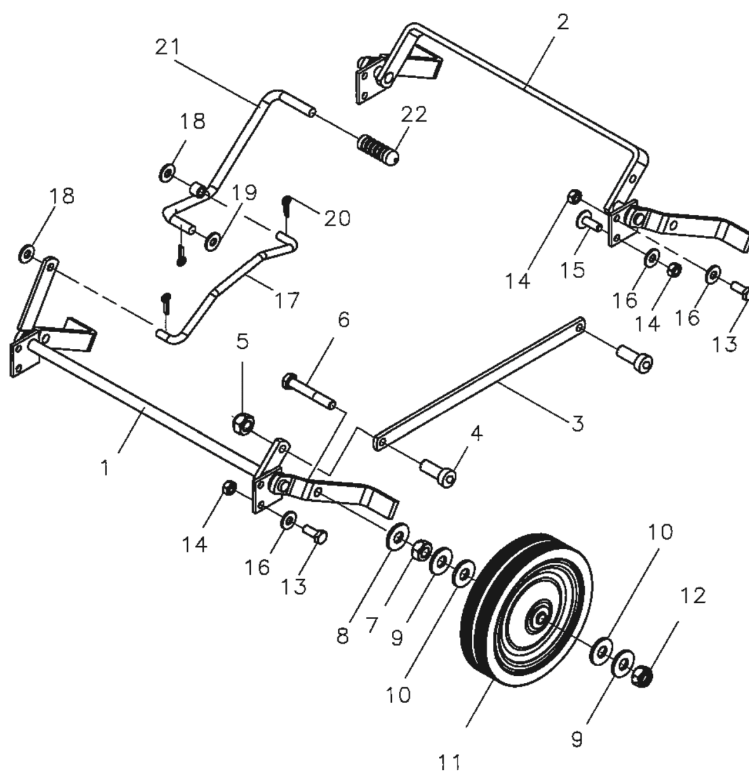

Number	Part Number	Name	Quantity
8	43725	HANDLEBAR BELOW	1,000
9	43726	CUT HEAD BOLT	1,000
11	43727	STAR GRIP	1,000
15	43729	HEXAGON BOLT	1,000
16	7335	WASHER	1,000
17	71205	SCREW M8	1,000
18	43730	HANDLEBAR BRACKET	1,000
19	6169	SCREW HM8X16	1,000
20	7035	FLAT WASHER	1,000
21	2020	NUT HM8	1,000
22	43731	IMPACT FLAP	1,000
23	43732	HANDLE	1,000
24	43733	RETAINING RING	1,000
25	43734	AXLE	1,000
26	43735	WASHER	1,000
27	43736	HOUSING	1,000
28	43737	NUT	1,000
29	43738	STAR GRIP	1,000
30	71189	SCREW TH M8X40	1,000
31	71343	SPRING WASHER A8	1,000
34	-	-	1,000
36	43805	HANDLEBAR PROTEC.	1,000

PL02320

06/2018

Number	Part Number	Name	Quantity
1	43739	FRONT AXLE	1,000
2	43740	REAR AXLE	1,000
3	43741	ROD	1,000
4	43742	ALLAN SCREW	1,000
5	71249	SCREW M10	1,000
6	71134	HEX.SCREW M12X80	1,000
7	1541	HEXAGON NUT,DIN 934	1,000
8	1517	WASHER 13X40X3	1,000
10	43743	SCHAFT SPACER	1,000
11	43744	WHEEL	1,000
12	71157	NUT AUTOFR.HM12	1,000
13	6169	SCREW HM8X16	1,000
14	2020	NUT HM8	1,000
15	71364	SCREW TCB M6X16	1,000
16	7035	FLAT WASHER	1,000
17	43745	ROD	1,000
18	21327	WASHER 10,5X25X2	1,000
20	71294	SPLIT PIN 3,2 X 22	1,000
21	43746	SCHIFTING LEVER	1,000
22	43747	PVC GRIP	1,000

PL02321

06/2018

Number	Part Number	Name	Quantity
1	43748	V-BELT GUIDE	1,000
2	43749	HEXAGON BOLT	1,000
3	7335	WASHER	1,000
4	43750	WHITWORTH-BOLT	1,000
5	7035	FLAT WASHER	1,000
7	2020	NUT HM8	1,000
8	71205	SCREW M8	1,000
9	43751	EXTENSION SPRING	1,000
10	43752	COUPLING BAR	1,000
11	43753	HEXAGON BOLT	1,000
12	43754	SPACER TUBE	1,000
13	43755	COLLAR BUSH	1,000
14	43756	RETAINING RING	1,000
15	43757	BALL BEARING	1,000
17	21327	WASHER 10,5X25X2	1,000
18	71158	HEXAGONAL NUT HM10	1,000
19	43758	V-BELT PULLEY	1,000
21	43759	KEY	1,000
22	43760	V-BELT	1,000
23	43761	V-BELT COVER	1,000
24	5043	NUT	1,000
25	43762	CLUTCH CABLE	1,000
26	71067	HEXAG.SCREW HM8X75	1,000
27	43763	TENSIONING PULLEY	1,000
28	71343	SPRING WASHER A8	1,000
30	43764	WASHER	1,000
31	43765	WHITWORTH-BOLT	1,000