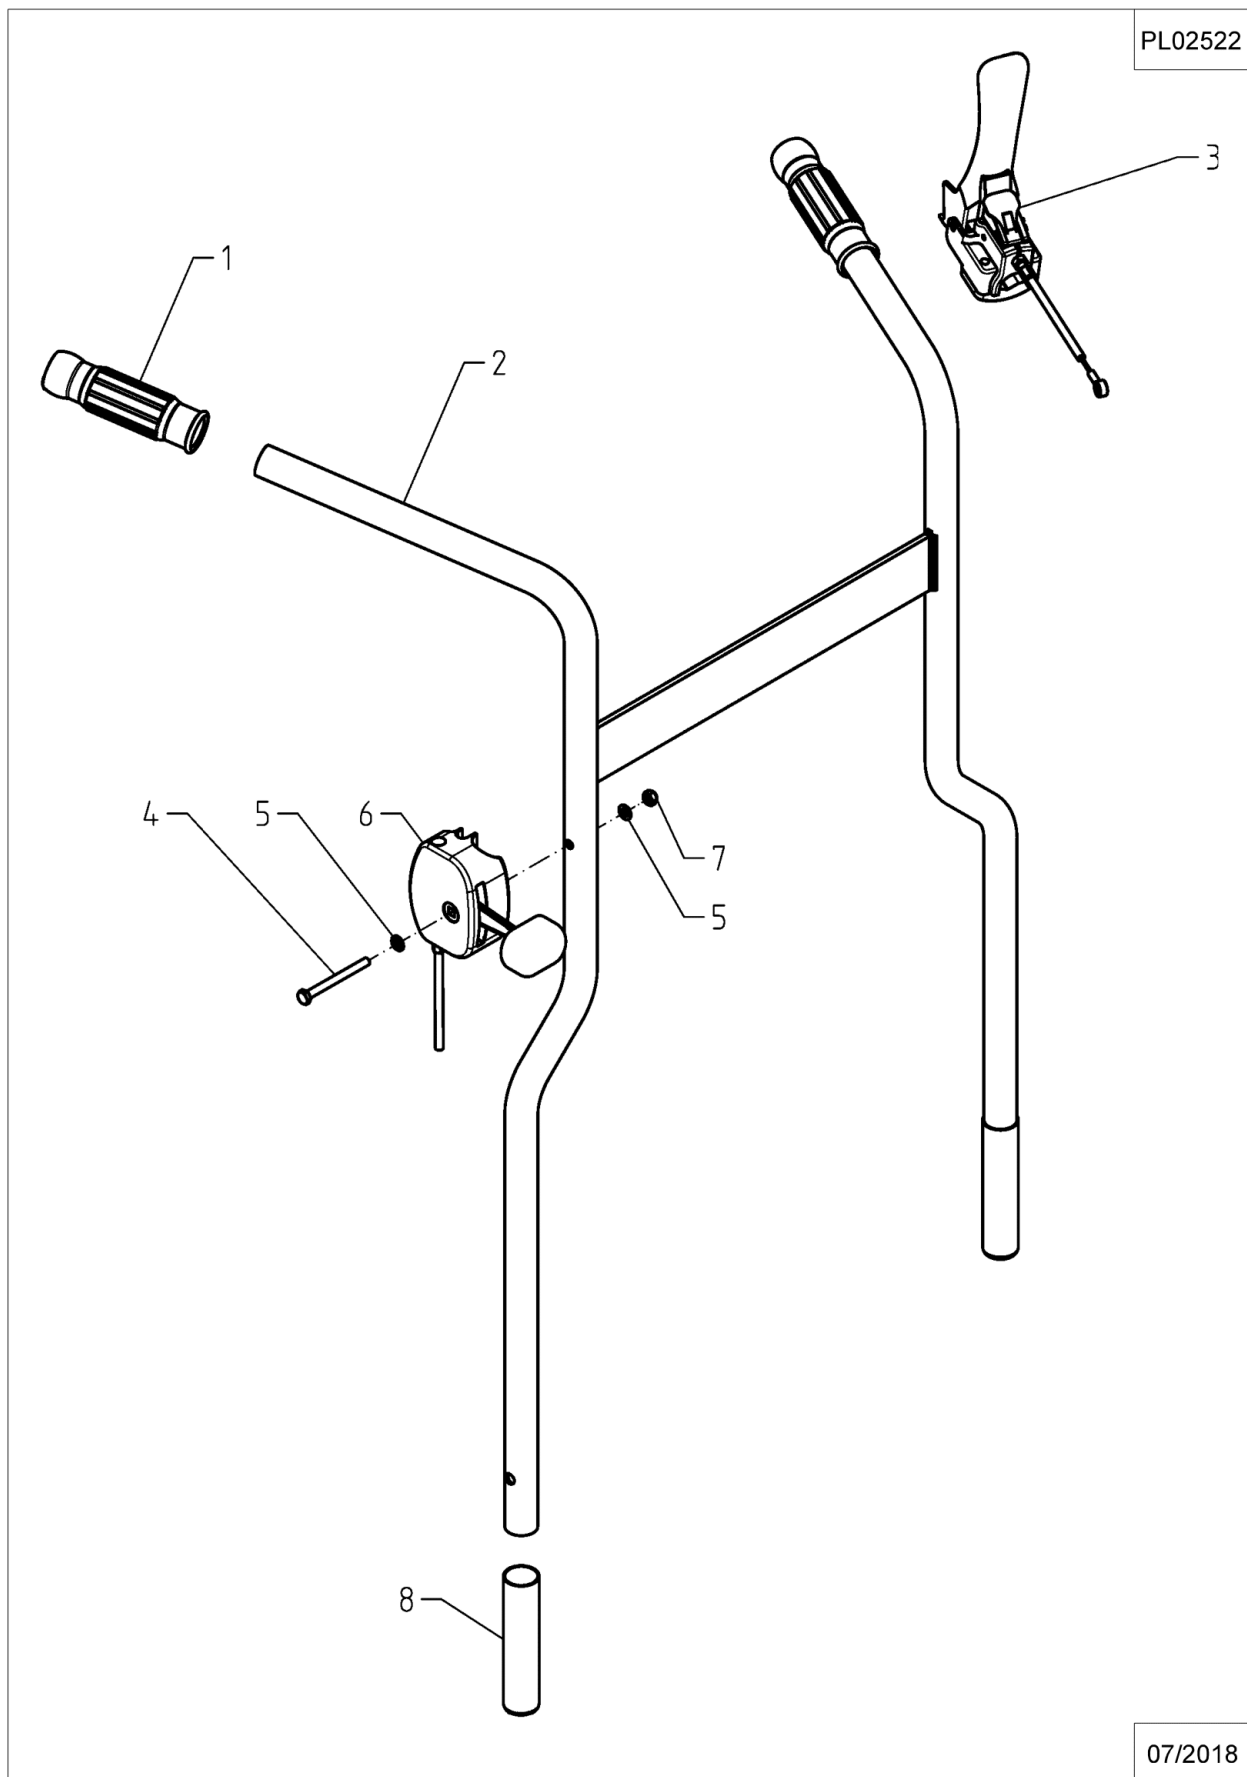

PL02522

07/2018

Number	Part Number	Name	Quantity
8	43725	HANDLEBAR BELOW	1,000
9	43726	CUT HEAD BOLT	1,000
11	43727	STAR GRIP	1,000
15	43729	HEXAGON BOLT	1,000
16	7335	WASHER	1,000
17	71205	SCREW M8	1,000
18	43730	HANDLEBAR BRACKET	1,000
19	6169	SCREW HM8X16	1,000
20	7035	FLAT WASHER	1,000
21	2020	NUT HM8	1,000
22	43731	IMPACT FLAP	1,000
23	43732	HANDLE	1,000
24	43733	RETAINING RING	1,000
25	43734	AXLE	1,000
26	43735	WASHER	1,000
27	43736	HOUSING	1,000
28	43737	NUT	1,000
29	43738	STAR GRIP	1,000
30	71189	SCREW TH M8X40	1,000
31	71343	SPRING WASHER A8	1,000
34	-	-	1,000
36	43805	HANDLEBAR PROTEC.	1,000