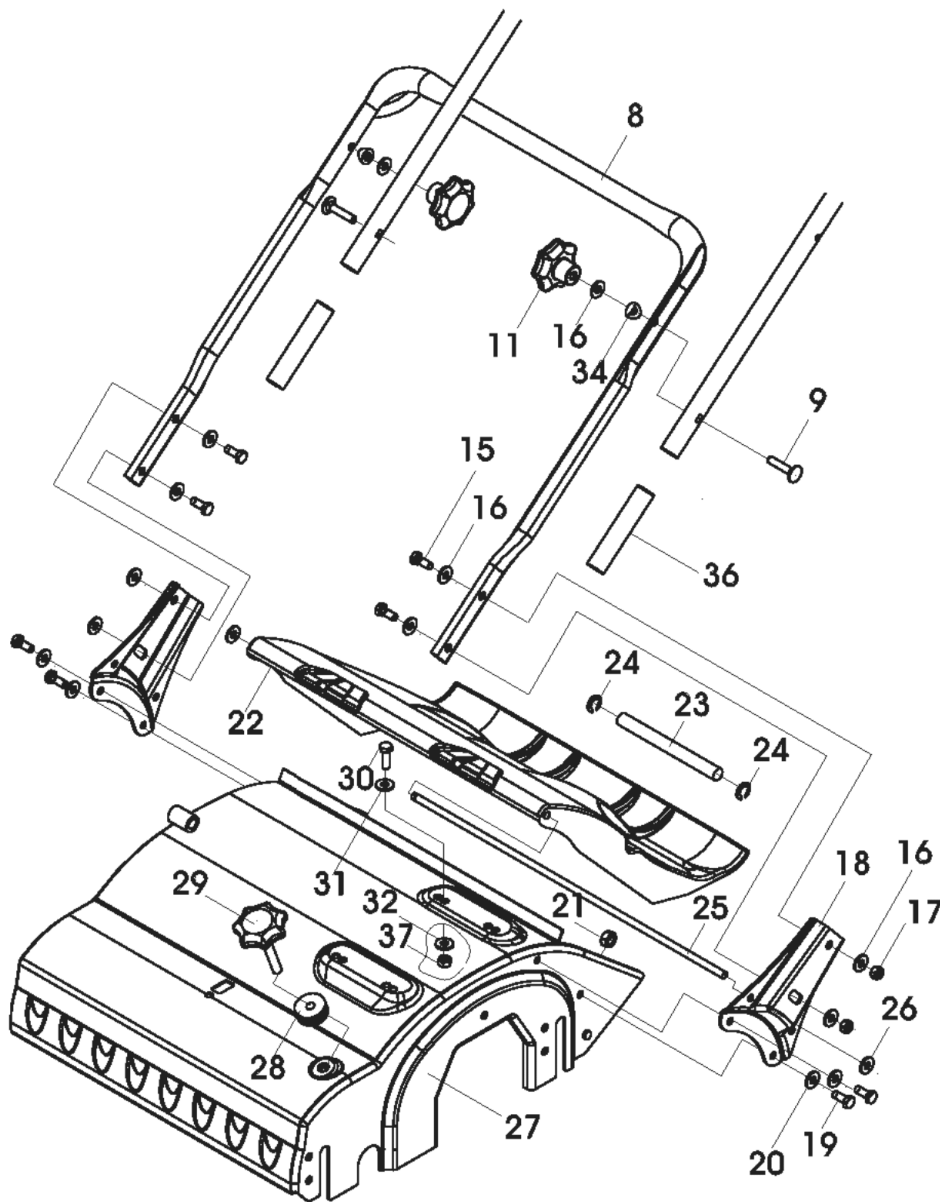

Number	Part Number	Name	Quantity
1	43807	GRIP MSC45	1,000
2	43806	HANDLEBAR MSC45	1,000
3	43762	CLUTCH CABLE	1,000
4	-	-	1,000
6	43728	THROTTLE LEVER	1,000
8	43805	HANDLEBAR PROTEC.	1,000

PL02522

07/2018

PL02320

06/2018

Number	Part Number	Name	Quantity
1	43739	FRONT AXLE	1,000
2	43740	REAR AXLE	1,000
3	43741	ROD	1,000
4	43742	ALLAN SCREW	1,000
5	71249	SCREW M10	1,000
6	71134	HEX.SCREW M12X80	1,000
7	1541	HEXAGON NUT,DIN 934	1,000
8	1517	WASHER 13X40X3	1,000
10	43743	SCHAFT SPACER	1,000
11	43744	WHEEL	1,000
12	71157	NUT AUTOFR.HM12	1,000
13	6169	SCREW HM8X16	1,000
14	2020	NUT HM8	1,000
15	71364	SCREW TCB M6X16	1,000
16	7035	FLAT WASHER	1,000
17	43745	ROD	1,000
18	21327	WASHER 10,5X25X2	1,000
20	71294	SPLIT PIN 3,2 X 22	1,000
21	43746	SCHIFTING LEVER	1,000
22	43747	PVC GRIP	1,000

PL02321

06/2018

Number	Part Number	Name	Quantity
1	43748	V-BELT GUIDE	1,000
2	43749	HEXAGON BOLT	1,000
3	7335	WASHER	1,000
4	43750	WHITWORTH-BOLT	1,000
5	7035	FLAT WASHER	1,000
7	2020	NUT HM8	1,000
8	71205	SCREW M8	1,000
9	43751	EXTENSION SPRING	1,000
10	43752	COUPLING BAR	1,000
11	43753	HEXAGON BOLT	1,000
12	43754	SPACER TUBE	1,000
13	43755	COLLAR BUSH	1,000
14	43756	RETAINING RING	1,000
15	43757	BALL BEARING	1,000
17	21327	WASHER 10,5X25X2	1,000
18	71158	HEXAGONAL NUT HM10	1,000
19	43758	V-BELT PULLEY	1,000
21	43759	KEY	1,000
22	43760	V-BELT	1,000
23	43761	V-BELT COVER	1,000
24	5043	NUT	1,000
25	43762	CLUTCH CABLE	1,000
26	71067	HEXAG.SCREW HM8X75	1,000
27	43763	TENSIONING PULLEY	1,000
28	71343	SPRING WASHER A8	1,000
30	43764	WASHER	1,000
31	43765	WHITWORTH-BOLT	1,000