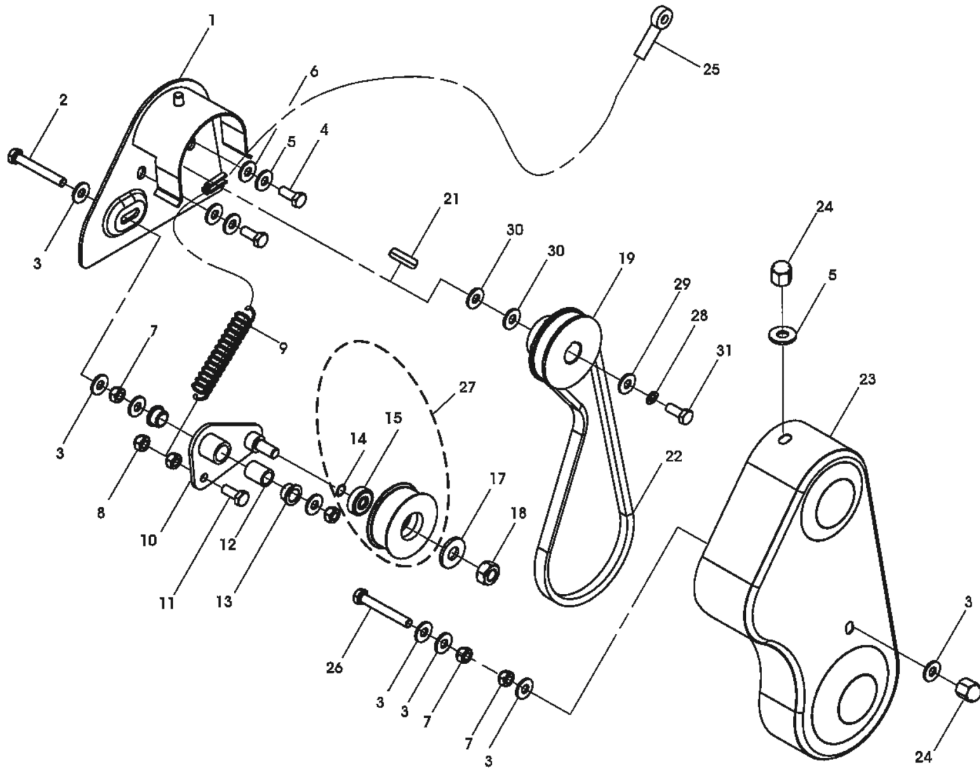

PL02322

06/2018

Number	Part Number	Name	Quantity
1	MZ45C	FIX KNIVES MSC45	1,000
2	43766	SHAFT	1,000
3	43767	KEY	1,000
4	43768	SPRING PIN	1,000
5	43769	SPRING PIN	1,000
6	43770	V-BELT PULLEY	1,000
7	43771	BEARING	1,000
8	43772	BALL BEARING	1,000
9	43773	WASHER	1,000
10	43774	WASHER	1,000
11	43775	BUSH	1,000
12	43776	WASHER	1,000
13	43777	SRING	1,000
14	43778	BLADE KIT	1,000
15	43779	SPACER	1,000
16	43780	SPACER	1,000
17	43781	BUSH	1,000
18	43782	HEXAGON BOLT	1,000
19	70086	HEXAGON SCREW,DIN 9	1,000
20	21327	WASHER 10,5X25X2	1,000
21	43783	CAP	1,000
22	71158	HEXAGONAL NUT HM10	1,000
23	43784	SHAFT	1,000
24	1517	WASHER 13X40X3	1,000
25	43785	WASHER	1,000
26	43786	WASHER	1,000
27	71157	NUT AUTOFR.HM12	1,000
28	43787	HOOK	1,000
29	43788	U-SHEET STEEL	1,000
30	43789	BOLT	1,000
31	22029	FLAT WASHER 6,5	1,000
32	71205	SCREW M8	1,000
33	43790	BLADE SPRING	1,000
34	7035	FLAT WASHER	1,000
35	6169	SCREW HM8X16	1,000
36	43791	LEVER	1,000
37	43792	PIN	1,000
38	-	-	1,000