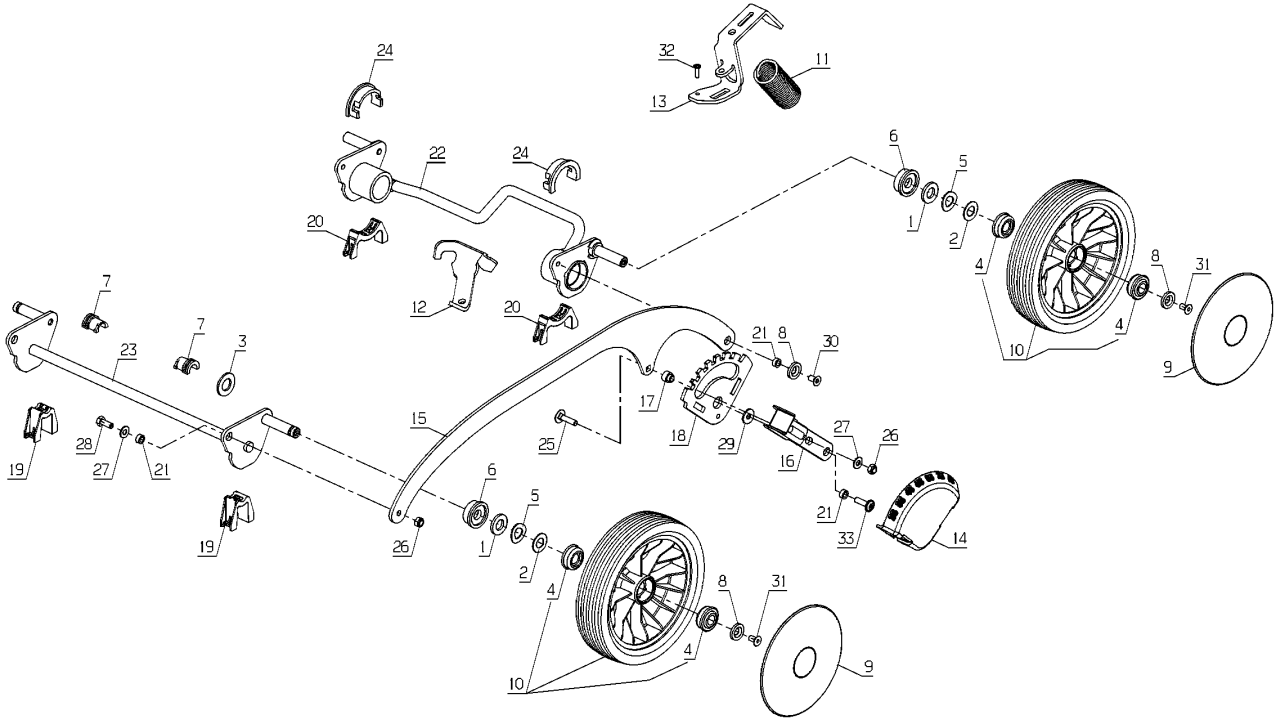

PL02053

09/2013

Number	Part Number	Name	Quantity
1	71052	SPRING WASHER,DIN 1	1,000
2	7341	FLAT WASHER 10,3X49	1,000
3	23002	SHEAR WASHER	1,000
4	23604	INSULATION MUFF	1,000
5	23864	ENGINE B&S XTL 50	1,000
6	24005	ENGINE WASHER	1,000
7	38482	PROTECTION	1,000
8	42717	BLADE COUPLING	1,000
9	50652	CENT.GREEN COVER	1,000
10	71050	BOLT EJ.PT KA40X14	1,000
11	71067	HEXAG.SCREW HM8X75	1,000
12	71074	NUT HM8	1,000
13	71124	HEXAG.SCREW HM8X100	1,000
14	71127	KEY 4,8X6,5X15,72	1,000
15	71398	BOLT H UNF 3/8"60	1,000
16	MZ41E	BLADE FOR RM41	1,000