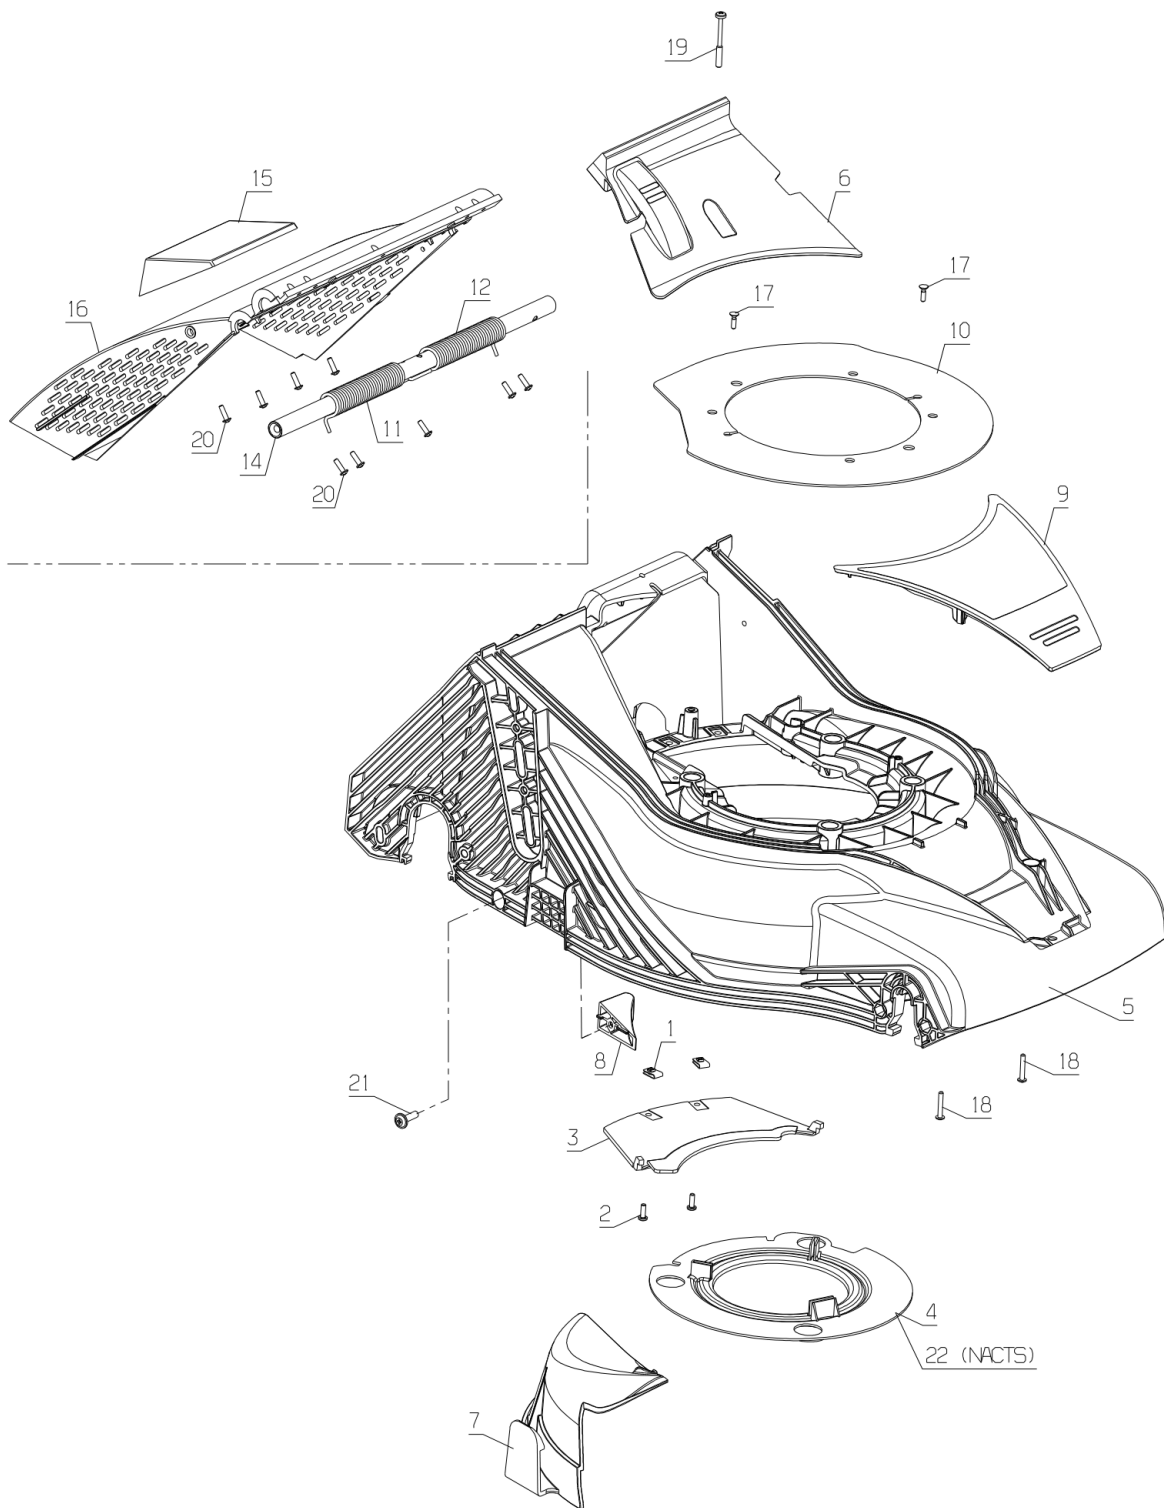

Number	Part Number	Name	Quantity
1	21436	CLIPS NUT	1,000
2	21437	SCREW	1,000
3	23724	LOW COVER 46	1,000
4	24617	THERMAL PROTECTION	1,000
5	50656	CUTTING DECK RM41	1,000
6	50653	TRANS.COVERING WHIT	1,000
7	38344	RM41 PLUG	1,000
8	50658	BASE PLATE RM41	1,000
9	50659	COVER + STICKER	1,000
10	50652	CENT.GREEN COVER	1,000
11	39392	SPRING	1,000
12	39393	SPRING	1,000
13	39599	DEFLECTOR	1,000
14	39600	DEFLECTOR AXLE RM41	1,000
15	40047	GRIP	1,000
16	41024	DEFLECTOR	1,000
17	71050	BOLT EJ.PT KA40X14	1,000
18	71190	SCREW EJ-PT KA40X25	1,000
19	71275	SCREW	1,000
20	71299	SCREW EJPT KA 40X14	1,000
21	71365	SCREW WN145160X20	1,000
22	24626	THERM.PROTECT.4 H.	1,000

PL02051

02/2015

Number	Part Number	Name	Quantity
1	6416	WASHER	1,000
2	21437	SCREW	1,000
3	35778	HANDLE BAR STOP	1,000
4	36391	STARTER HALF BRACK.	1,000
5	36779	RING	1,000
6	38587	LOWER HANDLEBAR	1,000
7	38957	CABLE GUIDE	1,000
8	39601	SPLINTE 6-30	1,000
9	41437	CAP 22X2,5	1,000
10	41443	INSERT BUTTON	1,000
11	50662	UPPER HANDLE BAR	1,000
12	50663	ARM LEFT BLACK	1,000
13	50664	ARM RIGHT BLACK	1,000
14	71074	NUT HM8	1,000
15	71075	WASHER	1,000
16	71122	SCREW 8X20	1,000
17	71140	SCREW M8X45	1,000
18	71308	LOCK NUT M5	1,000
19	71365	SCREW WN145160X20	1,000
20	71408	SCREW CHC M5-20	1,000
21	39846	COVERING	1,000

PL02052

08/2013

Number	Part Number	Name	Quantity
1	21437	SCREW	1,000
2	21585	SCREW BZ 4,2X9,5	1,000
3	36738	DRIVE CABLE RM46	1,000
4	36903	LEVER	1,000
5	36904	LEVER	1,000
6	37173	STOP	1,000
7	37184	COLLAR DIA.14	1,000
8	37343	RUBBER PROTECTION	1,000
9	37344	RUBBER PROTECTION	1,000
10	37611	COVER	1,000
11	37177	ENGINE BRAKE CABLE	1,000
12	43089	COVER	1,000
13	50662	UPPER HANDLE BAR	1,000
14	71048	BOLT EJ.PT KA40X10	1,000