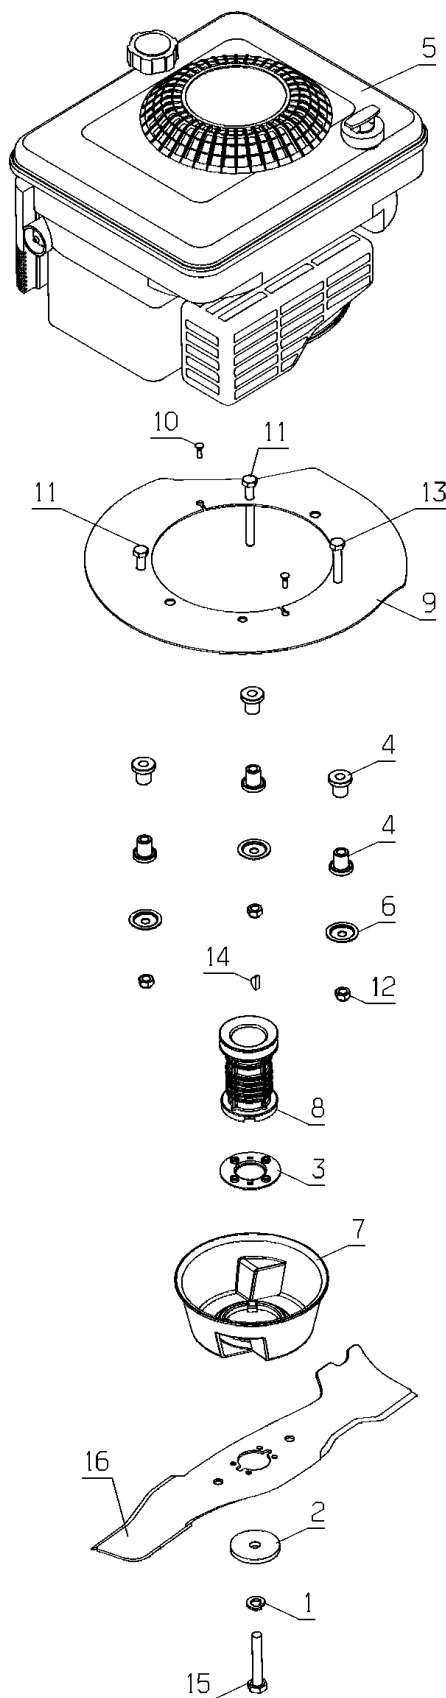

PL02057

09/2013

Number	Part Number	Name	Quantity
1	37561	NUT	1,000
2	21481	WASHER	1,000
3	24684	TRUARC RING	1,000
4	39556	R.GRASSBOX GRID	1,000
5	39557	L.GRASSBOX GRID	1,000
6	41608	INDICATOR FILLING	1,000
7	41652	GRASSBOX GRD	1,000
8	41655	GRASSBOX GRIP	1,000
9	41657	ROD	1,000
10	41658	GRASSBOX HOOK RIGHT	1,000
11	41659	GRASSBOX HOOK LEFT	1,000
12	41660	GRIP PROTECTION	1,000
13	41662	-> 39945	1,000
14	41663	LOWER BOX	1,000
15	41666	UPPER BOX	1,000
16	71231	SCREW JM5-16	1,000