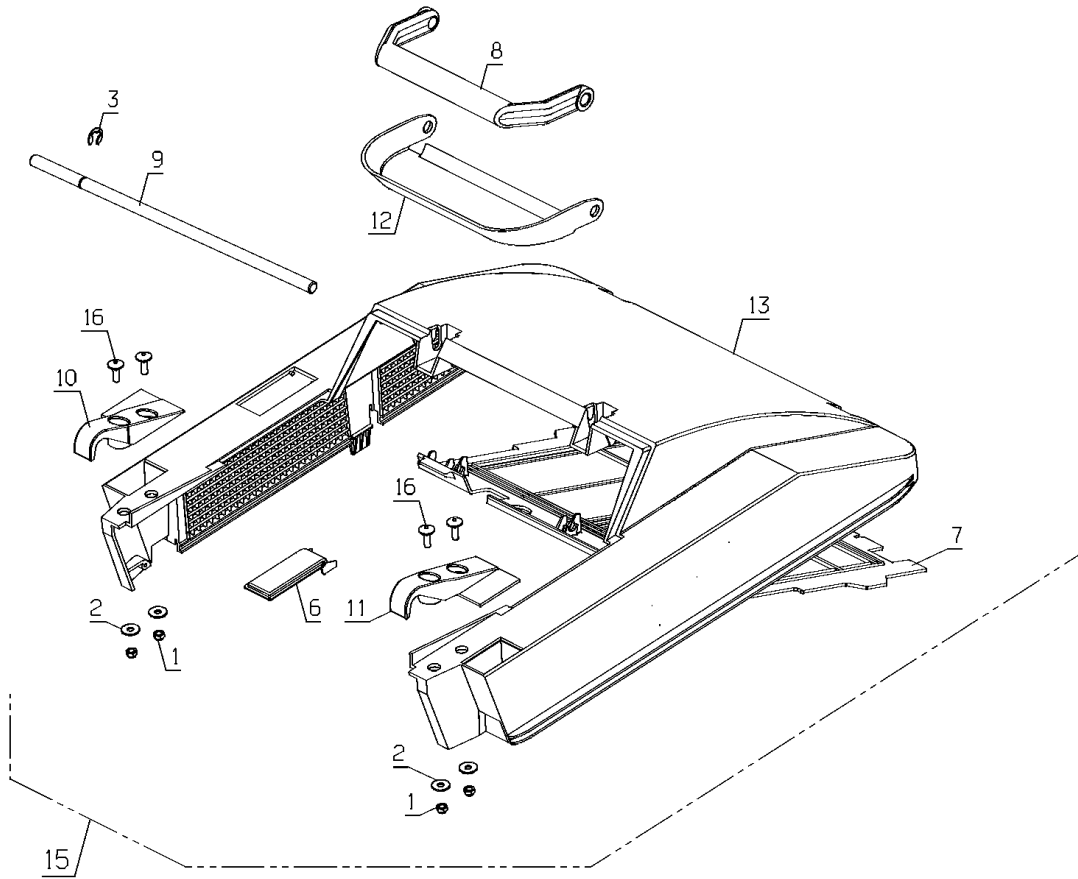

PL02050

08/2013

Number	Part Number	Name	Quantity
1	12168	STICKER	1,000
2	12246	ENGINE BRAK.STICKER	1,000
3	38728	STICKER FRANCE/EURO	1,000
4	39998	STICKER	1,000
5	50665	STICKER NBCT	1,000
6	50668	STICKER NBCS	1,000
7	37095	DRIVE TRS STICKER	1,000