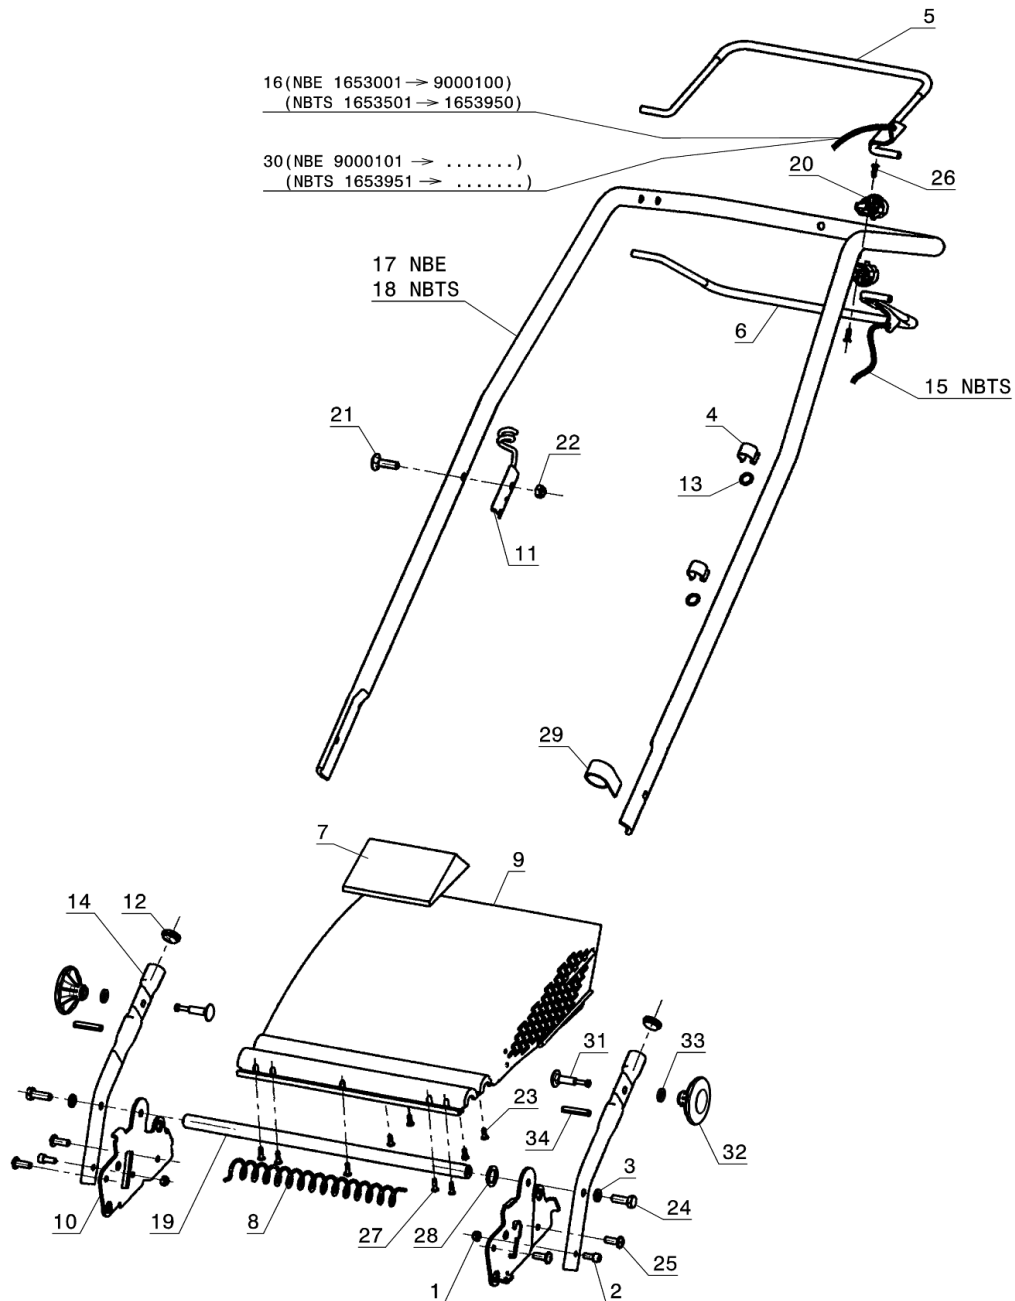

NBE - NBTS

350.01

11/2011

Number	Part Number	Name	Quantity
1	71052	SPRING WASHER,DIN 1	1,000
2	7337	KEY	1,000
3	7338	BLADE COUPLING	1,000
4	7339	COUPLING WASHER	1,000
5	7341	FLAT WASHER 10,3X49	1,000
6	7342	BOLT 3/8 - 24	1,000
7	22466	COUPLING	1,000
8	41007	INSULATION MUFF	1,000
9	41014	MUFF SLEEVE	1,000
10	41427	STUD M10/M8X77	1,000
11	71074	NUT HM8	1,000
12	71310	WASHER	1,000
13	71311	WASHER 8X30X2,5	1,000
14	NZ41E	BLADE FOR 41 CM	1,000