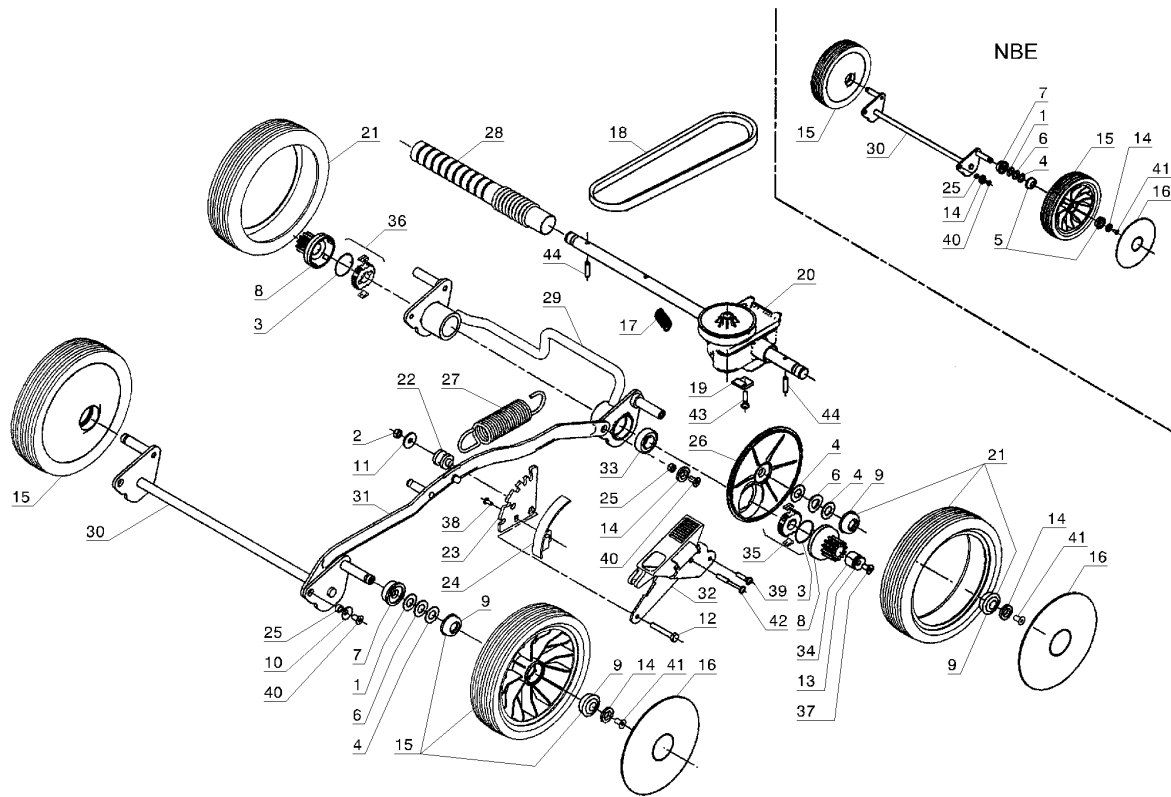

NBE - NBTS

349.01

10-2004

Number	Part Number	Name	Quantity
1	71201	NUT M6	1,000
2	5318	HEX.SCREW M6X16	1,000
3	6416	WASHER	1,000
4	22097	CLIP D.20MM	1,000
5	22216	SECURITY LEVER	1,000
6	22217	CLUTCH LEVER	1,000
7	40047	GRIP	1,000
8	41009	DEFLECTOR SPRING	1,000
9	41024	DEFLECTOR	1,000
10	41414	RIGHT PLATE	1,000
11	41416	STARTER BRACKET	1,000
12	41437	CAP 22X2,5	1,000
13	41438	O-RING	1,000
14	41440	TUBE ARM	1,000
15	41584	DRIVE CABLE	1,000
16	41592	ENGINE BRAKE CABLE	1,000
17	41794	UPPER HANDLE BAR	1,000
18	41799	UP.HANDLEBAR BLACK	1,000
19	41811	DEFLECTOR AXLE	1,000
20	43105	CABLE STOP	1,000
21	71070	SCREW 8X30	1,000
22	71074	NUT HM8	1,000
23	71082	EJOT SCR.PT KA40X12	1,000
24	71273	SCREW H M8X25	1,000
25	71276	SCREW EJPT K70X20	1,000
26	71279	SCREW B.42-13 4.6	1,000
27	71299	SCREW EJPT KA 40X14	1,000
28	71457	WASHER 17X24X1,5	1,000
29	71460	HOSE BAND	1,000
30	41596	ENGIN.BRAKE CABLE B	1,000
31	71140	SCREW M8X45	1,000
32	24610	BUTTON (SMALL)	1,000
33	71343	SPRING WASHER A8	1,000
34	71270	PIN 6X35	1,000