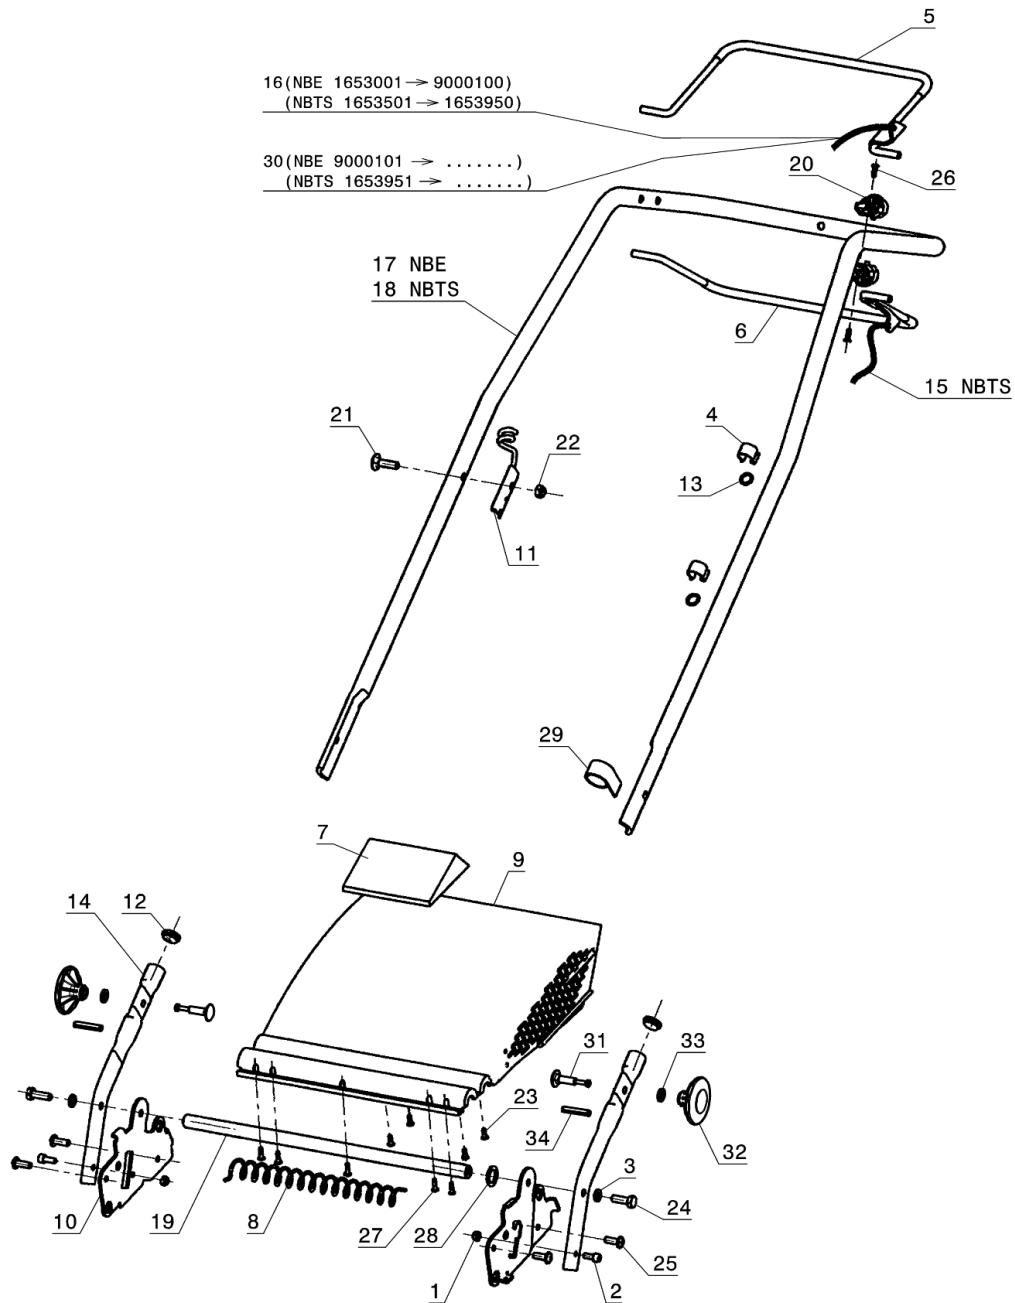

NBE - NBTS

350.01

11/2011

Number	Part Number	Name	Quantity
1	71052	SPRING WASHER,DIN 1	1,000
2	7337	KEY	1,000
3	7338	BLADE COUPLING	1,000
4	7339	COUPLING WASHER	1,000
5	7341	FLAT WASHER 10,3X49	1,000
6	7342	BOLT 3/8 - 24	1,000
7	22466	COUPLING	1,000
8	41007	INSULATION MUFF	1,000
9	41014	MUFF SLEEVE	1,000
10	41427	STUD M10/M8X77	1,000
11	71074	NUT HM8	1,000
12	71310	WASHER	1,000
13	71311	WASHER 8X30X2,5	1,000
14	NZ41E	BLADE FOR 41 CM	1,000