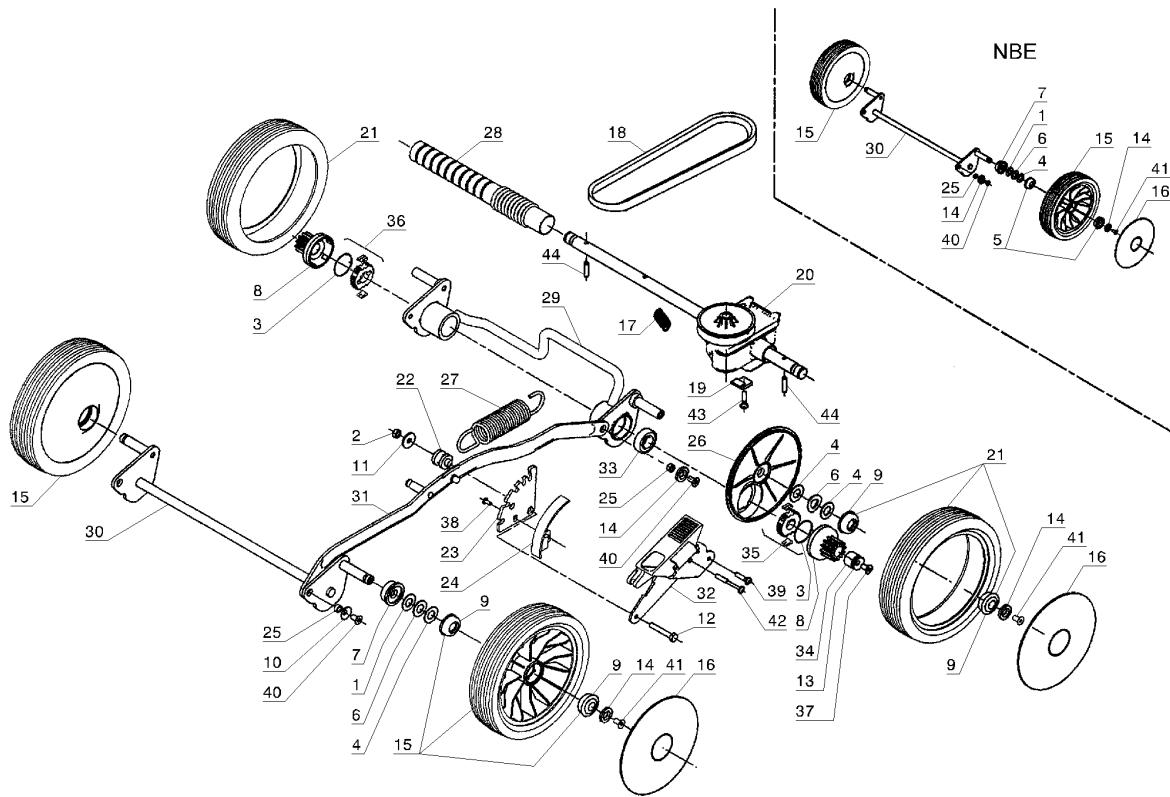

NBE - NBTS

349.01

10-2004

Number	Part Number	Name	Quantity
1	71201	NUT M6	1,000
2	5318	HEX.SCREW M6X16	1,000
3	6416	WASHER	1,000
4	22097	CLIP D.20MM	1,000
5	22216	SECURITY LEVER	1,000
6	22217	CLUTCH LEVER	1,000
7	40047	GRIP	1,000
8	41009	DEFLECTOR SPRING	1,000
9	41024	DEFLECTOR	1,000
10	41414	RIGHT PLATE	1,000
11	41416	STARTER BRACKET	1,000
12	41437	CAP 22X2,5	1,000
13	41438	O-RING	1,000
14	41440	TUBE ARM	1,000
15	41584	DRIVE CABLE	1,000
16	41592	ENGINE BRAKE CABLE	1,000
17	41794	UPPER HANDLE BAR	1,000
18	41799	UP.HANDLEBAR BLACK	1,000
19	41811	DEFLECTOR AXLE	1,000
20	43105	CABLE STOP	1,000
21	71070	SCREW 8X30	1,000
22	71074	NUT HM8	1,000
23	71082	EJOT SCR.PT KA40X12	1,000
24	71273	SCREW H M8X25	1,000
25	71276	SCREW EJPT K70X20	1,000
26	71279	SCREW B.42-13 4.6	1,000
27	71299	SCREW EJPT KA 40X14	1,000
28	71457	WASHER 17X24X1,5	1,000
29	71460	HOSE BAND	1,000
30	41596	ENGIN.BRAKE CABLE B	1,000
31	71140	SCREW M8X45	1,000
32	24610	BUTTON (SMALL)	1,000
33	71343	SPRING WASHER A8	1,000
34	71270	PIN 6X35	1,000