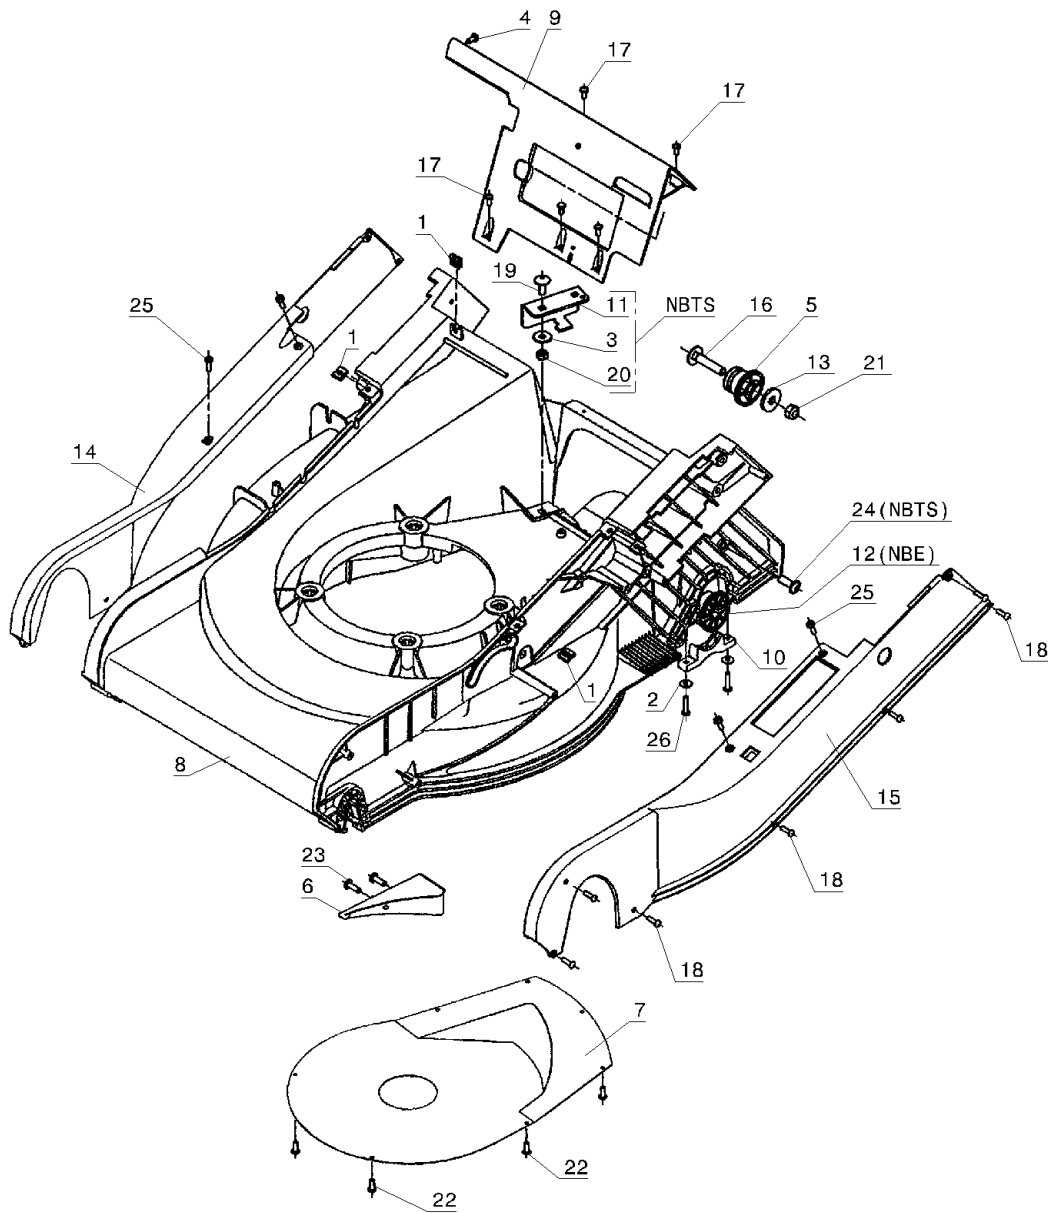

NBE - NBTS

348.01

10-2004

Number	Part Number	Name	Quantity
1	1560	FLAT WASHER 13X25X3	1,000
2	71201	NUT M6	1,000
3	5329	CLICK SPRING	1,000
4	6011	WASHER 12,2X23,2X1	1,000
5	20533	BEARING DIAM.12	1,000
6	20536	CRINKLE WASHER	1,000
7	20537	WHEEL RING	1,000
8	20551	HOLLOW GEAR	1,000
9	20553	HELICAL WHEEL	1,000
10	21036	FLAT WASHER 10.5	1,000
11	22029	FLAT WASHER 6,5	1,000
12	22456	SCREW HM 6X40	1,000
13	24067	WASHER	1,000
14	24132	SHAFT WASHER	1,000
15	24810	WHEEL 180 + BEARING	1,000
16	24922	WHEEL FLASK 180 GR.	1,000
17	41064	BELT TENS. SPRING	1,000
18	41069	BELT SPZ 710	1,000
19	41117	REDUCER STOP	1,000
20	41120	REDUCER	1,000
21	41150	REAR WHEEL	1,000
22	41207	SPACER	1,000
23	41221	INDEXING PLATE	1,000
24	41224	CUT. HGT INDICATOR	1,000
25	41226	WASHER	1,000
26	41316	WHEEL FLASK	1,000
27	41419	SPRING	1,000
28	41665	AXLE PROTECT.TUBE	1,000
29	41858	REAR CUT.HEIGHT	1,000
30	41865	FRONT CUT.HEIGHT	1,000
31	41870	LINKING ROD	1,000
32	41871	CUTTING HGT.CONTROL	1,000
33	43020	BEARING 6201 2RS	1,000
34	43033	GUIDE RING 12/15/25	1,000
35	43301	FREE WHEEL LEFT	1,000
36	43302	FREE WHEEL RIGHT	1,000
37	71021	SCREW FHC/90 M6X12	1,000
38	71048	BOLT EJ.PT KA40X10	1,000
39	71054	EJOT SCR.PT K50X22	1,000
40	71212	SCREW	1,000
41	71222	SCREW FHC/90 6X12	1,000