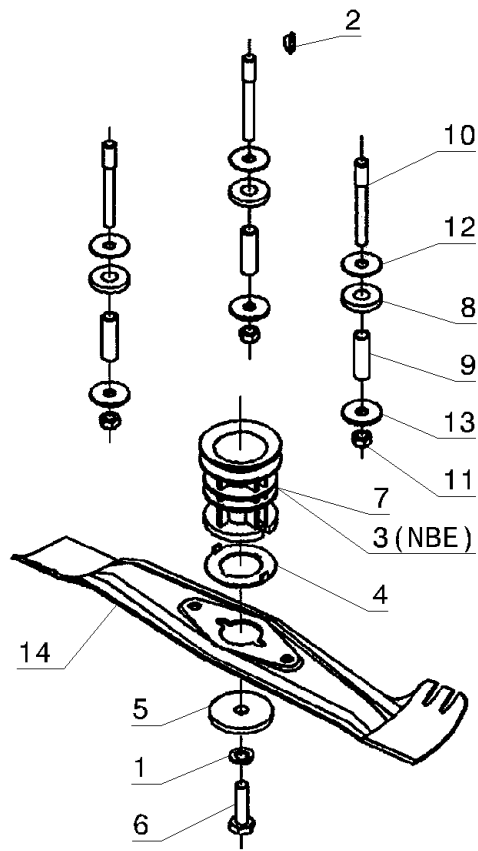

Number	Part Number	Name	Quantity
1	71052	SPRING WASHER,DIN 1	1,000
2	7337	KEY	1,000
3	7338	BLADE COUPLING	1,000
4	7339	COUPLING WASHER	1,000
5	7341	FLAT WASHER 10,3X49	1,000
6	7342	BOLT 3/8 - 24	1,000
7	22466	COUPLING	1,000
8	41007	INSULATION MUFF	1,000
9	41014	MUFF SLEEVE	1,000
10	41427	STUD M10/M8X77	1,000
11	71074	NUT HM8	1,000
12	71310	WASHER	1,000
13	71311	WASHER 8X30X2,5	1,000
14	NZ41E	BLADE FOR 41 CM	1,000

NBE - NBTS

351.01

10-2004