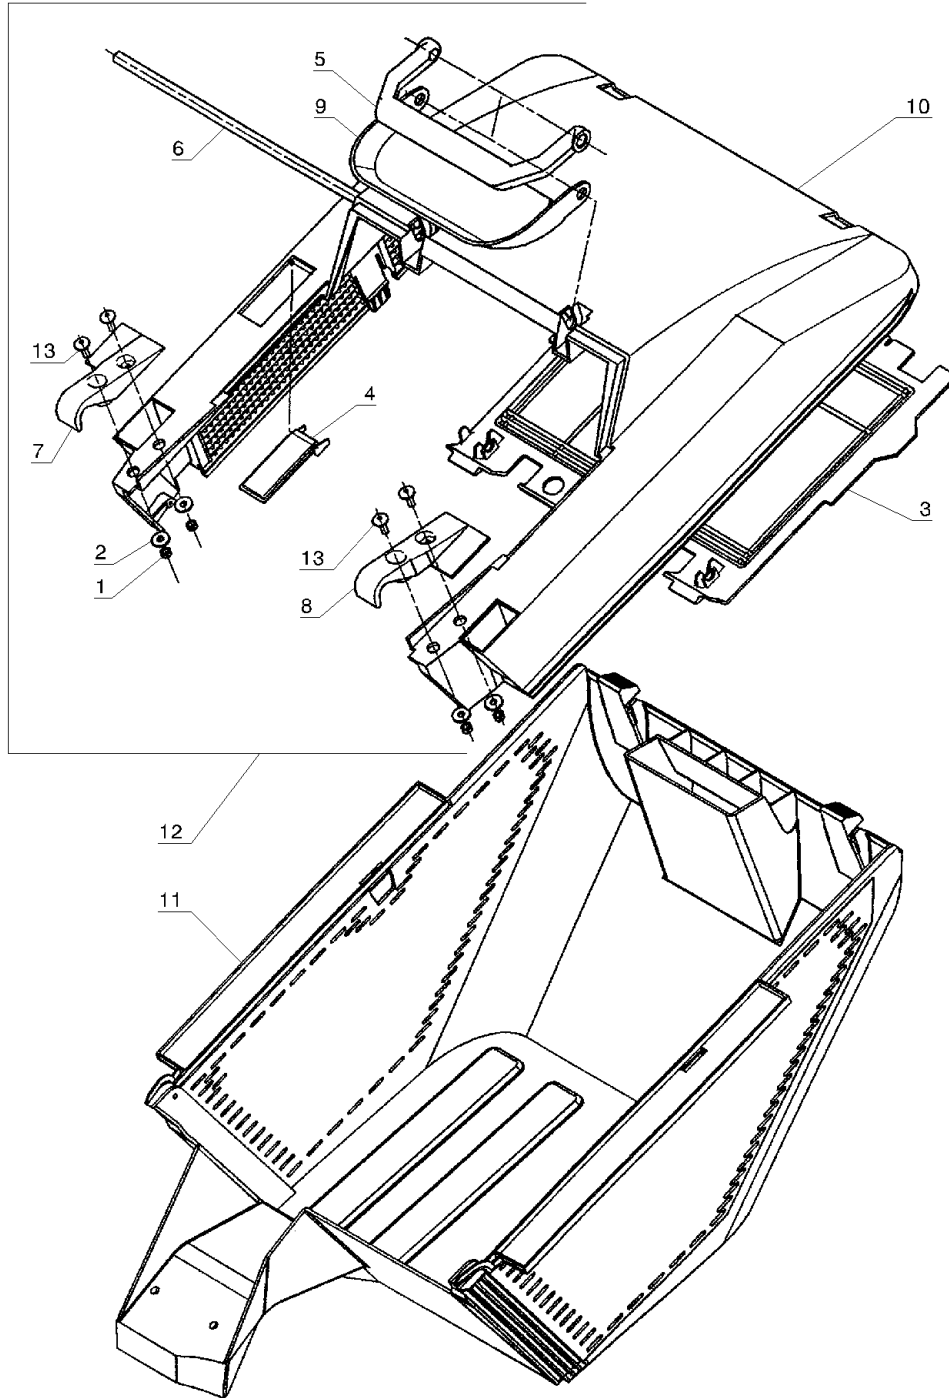

Number	Part Number	Name	Quantity
1	37561	NUT	1,000
2	21481	WASHER	1,000
3	41652	GRASSBOX GRD	1,000
4	41653	FILLING INDICATOR	1,000
5	41655	GRASSBOX GRIP	1,000
6	41657	ROD	1,000
7	41658	GRASSBOX HOOK RIGHT	1,000
8	41659	GRASSBOX HOOK LEFT	1,000
9	41660	GRIP PROTECTION	1,000
10	41662	-> 39945	1,000
11	41663	LOWER BOX	1,000
12	41666	UPPER BOX	1,000
13	71231	SCREW JM5-16	1,000

NBE - NBTS

352.01

10-2004