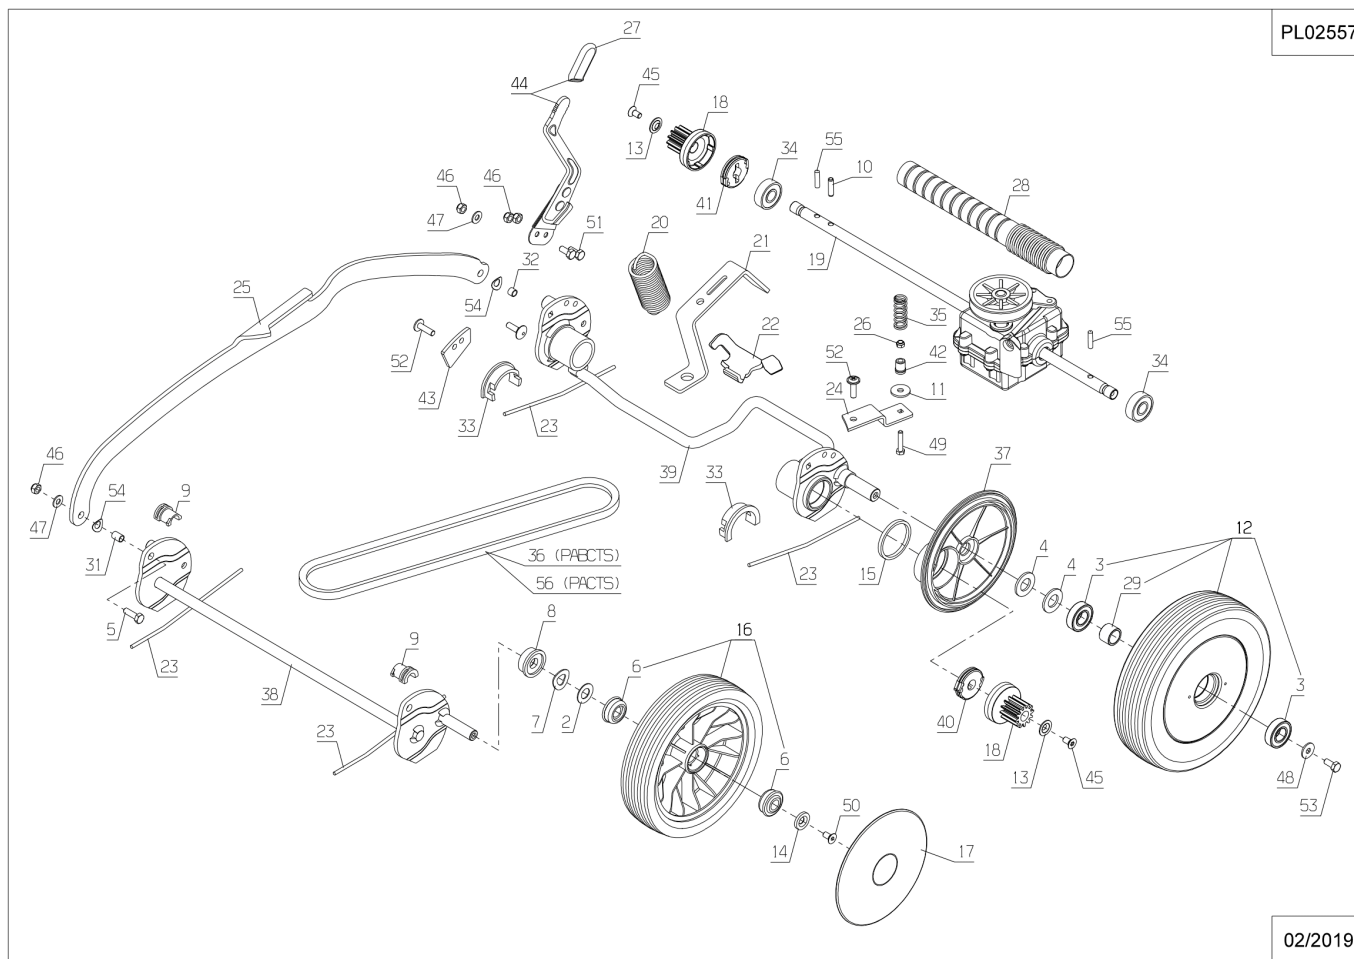

PL02557

02/2019

Number	Part Number	Name	Quantity
1	7035	FLAT WASHER	1,000
2	7337	KEY	1,000
3	7341	FLAT WASHER 10,3X49	1,000
4	20633	HEX.SCREW 8X65	1,000
5	24006	SHEAR WASHER	1,000
6	24052	KNUCKLE RING	1,000
7	39943	PLATE	1,000
8	41007	INSULATION MUFF	1,000
9	42019	BUSH 12X8,2X19	1,000
10	42696	PROTECTION	1,000
11	53336	COUPLING 22.2	1,000
12	53339	ENGINE	1,000
13	53341	BATTERY 5AH	1,000
14	53342	CHARGER 5AH	1,000
15	71052	SPRING WASHER,DIN 1	1,000
16	71205	SCREW M8	1,000
17	71398	BOLT H UNF 3/8"60	1,000
18	71413	SCREW HM 8-20	1,000
19	MZ46E	BLADE FOR RM46	1,000