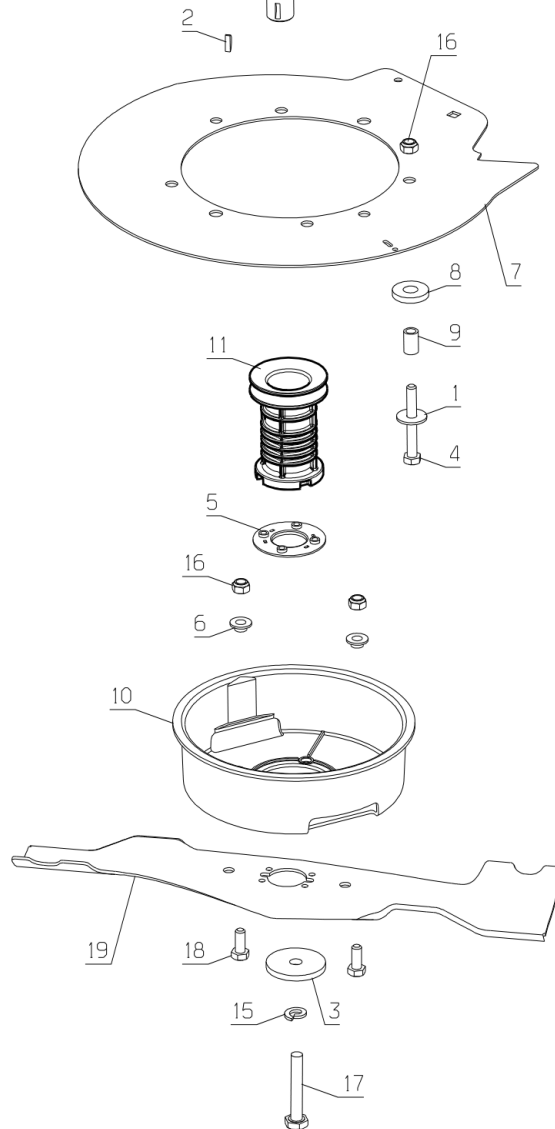

Number	Part Number	Name	Quantity
1	7035	FLAT WASHER	1,000
2	7337	KEY	1,000
3	7341	FLAT WASHER 10,3X49	1,000
4	20633	HEX.SCREW 8X65	1,000
5	24006	SHEAR WASHER	1,000
6	24052	KNUCKLE RING	1,000
7	39943	PLATE	1,000
8	41007	INSULATION MUFF	1,000
9	42019	BUSH 12X8,2X19	1,000
10	42696	PROTECTION	1,000
11	53336	COUPLING 22.2	1,000
12	53339	ENGINE	1,000
13	53341	BATTERY 5AH	1,000
14	53342	CHARGER 5AH	1,000
15	71052	SPRING WASHER,DIN 1	1,000
16	71205	SCREW M8	1,000
17	71398	BOLT H UNF 3/8"60	1,000
18	71413	SCREW HM 8-20	1,000
19	MZ46E	BLADE FOR RM46	1,000

PL02556

02/2019