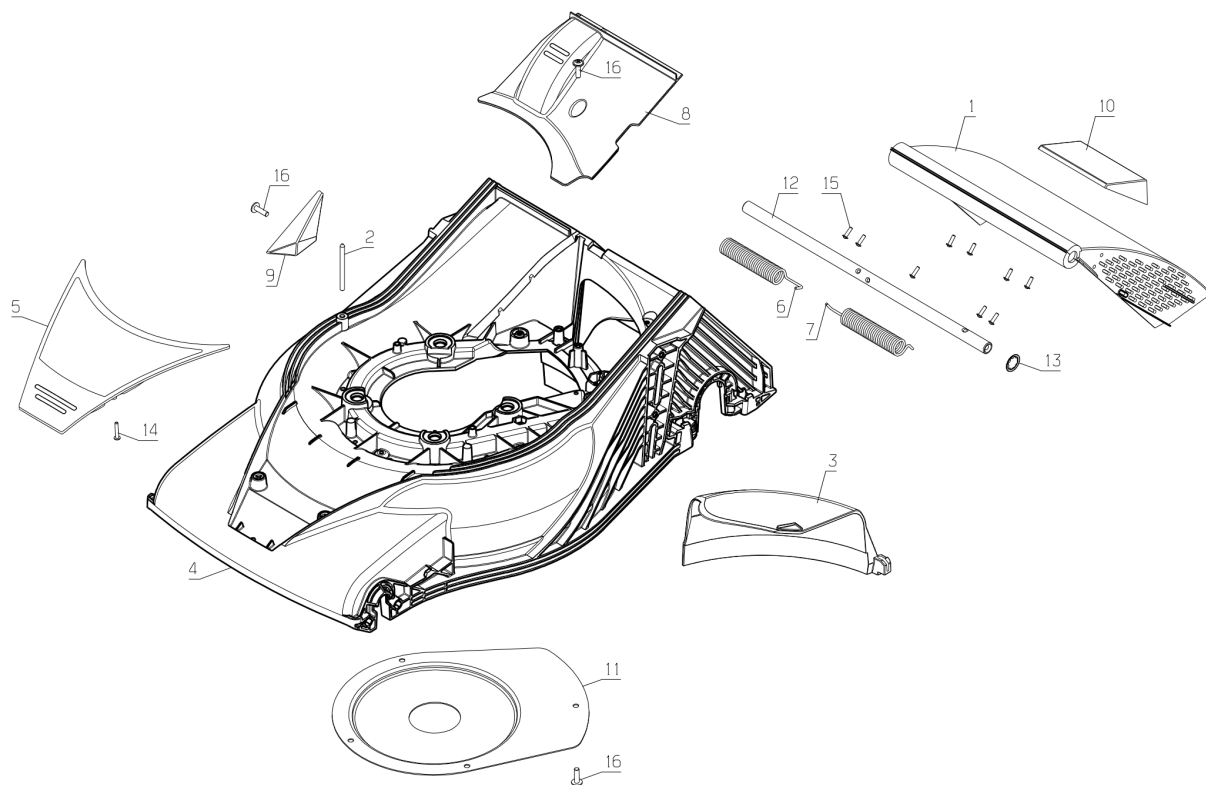

Number	Part Number	Name	Quantity
1	41024	DEFLECTOR	1,000
2	35128	CUT.HGT.INDICATOR	1,000
3	36332	SEALING PLATE	1,000
4	38185	CUT.DECK RM46	1,000
5	38460	COVER + STICKER	1,000
6	39392	SPRING	1,000
7	39393	SPRING	1,000
8	39847	COVER RM46	1,000
9	39994	BASE PLATE RM46	1,000
10	40047	GRIP	1,000
11	43504	COUPLING COVER	1,000
12	50103	DEFLECTOR AXLE RM46	1,000
13	50104	HOOK WASHER	1,000
14	71190	SCREW EJ-PT KA40X25	1,000
15	71299	SCREW EJPT KA 40X14	1,000
16	71365	SCREW WN145160X20	1,000

PL02558

02/2019

Number	Part Number	Name	Quantity
1	5496	SCREW 6X20	1,000
2	6011	WASHER 12,2X23,2X1	1,000
3	9022	BALL BEARING 6002	1,000
4	9034	NYLON WASHER	1,000
5	20507	BOLT HM 6X20	1,000
6	20533	BEARING DIAM.12	1,000
7	20536	CRINKLE WASHER	1,000
8	20537	WHEEL RING	1,000
9	20539	FRONT RING	1,000
10	21609	PIN 5X22	1,000
11	22029	FLAT WASHER 6,5	1,000
12	23276	WHEEL 46 TR GREEN	1,000
13	24067	WASHER	1,000
14	24132	SHAFT WASHER	1,000
15	24692	SEALING WASHER	1,000
16	24810	WHEEL 180 + BEARING	1,000
17	24922	WHEEL FLASK 180 GR.	1,000
18	35399	GEAR	1,000
19	36310	OIL BAD REDUCER	1,000
20	36478	SPRING	1,000
21	36483	BRACKET	1,000
22	36597	SPRING FIXING	1,000
23	36720	SPRING	1,000
24	37239	SRING BRACKET	1,000
25	37293	LINKING ROD	1,000
26	37561	NUT	1,000
27	40594	GRIP	1,000
28	41654	SHAFT PROTECT. TUBE	1,000
29	42097	SPACER	1,000
31	42704	SPACER CUTTING H.FR	1,000
32	42706	SPACER CUTTING H.R.	1,000
33	42736	RING	1,000
34	43020	BEARING 6201 2RS	1,000
35	43036	BELT TENSION SPRING	1,000
36	43069	BELT SPZ812	1,000
37	43187	REAR WHEEL COVER TR	1,000
38	43265	FRONT CUT.HGT	1,000
39	43292	R.CUTTING HEIGHT	1,000
40	43301	FREE WHEEL LEFT	1,000
41	43302	FREE WHEEL RIGHT	1,000
42	51588	SPRING SPACER	1,000