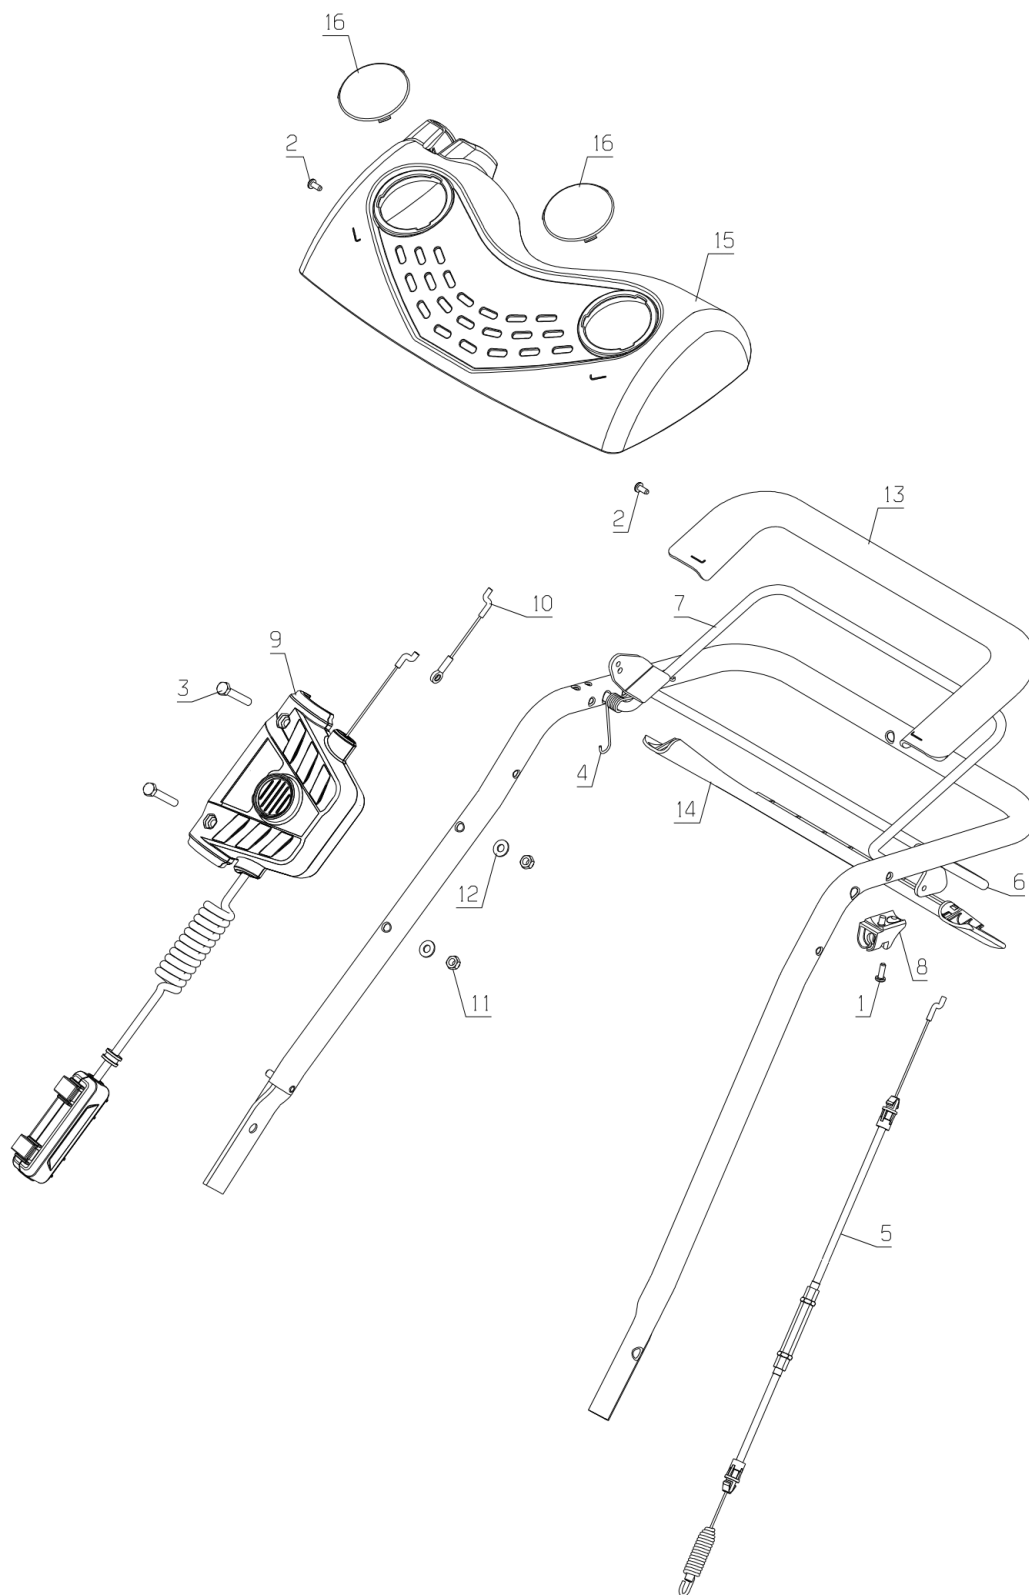

Number	Part Number	Name	Quantity
1	21437	SCREW	1,000
2	21585	SCREW BZ 4,2X9,5	1,000
3	22456	SCREW HM 6X40	1,000
4	35513	SPRING	1,000
5	36738	DRIVE CABLE RM46	1,000
6	36903	LEVER	1,000
7	36904	LEVER	1,000
8	37173	STOP	1,000
9	53340	ENGINE HANDLING	1,000
10	53361	CABLE	1,000
11	71201	NUT M6	1,000
12	71075	WASHER	1,000
13	37343	RUBBER PROTECTION	1,000
14	37344	RUBBER PROTECTION	1,000
15	37611	COVER	1,000
16	43089	COVER	1,000

PL02561

02/2019