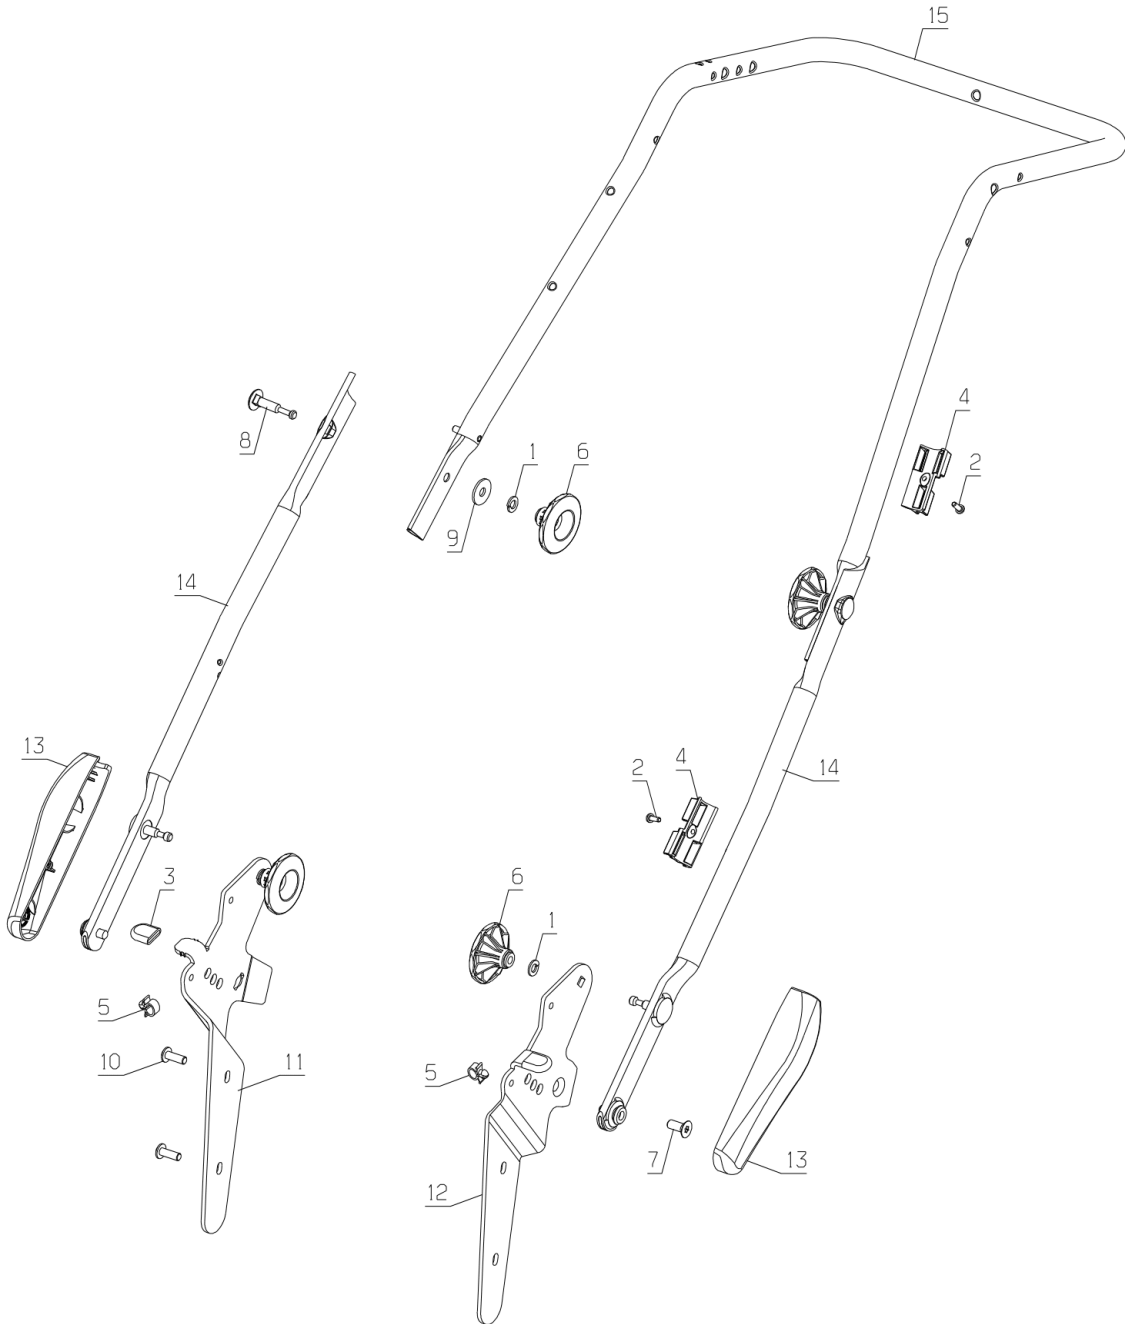

Number	Part Number	Name	Quantity
1	6416	WASHER	1,000
2	21437	SCREW	1,000
3	35778	HANDLE BAR STOP	1,000
4	38957	CABLE GUIDE	1,000
5	39758	CLIP	1,000
6	41443	INSERT BUTTON	1,000
7	71122	SCREW 8X20	1,000
8	71140	SCREW M8X45	1,000
9	71274	WASHER B8.4	1,000
10	71276	SCREW EJPT K70X20	1,000
11	37295	RIGHT ARM	1,000
12	37296	LEFT ARM	1,000
13	39846	COVERING	1,000
14	52088	L.HANDLEBAR RM41/46	1,000
15	53369	HANDLE BAR	1,000

PL02559

02/2019