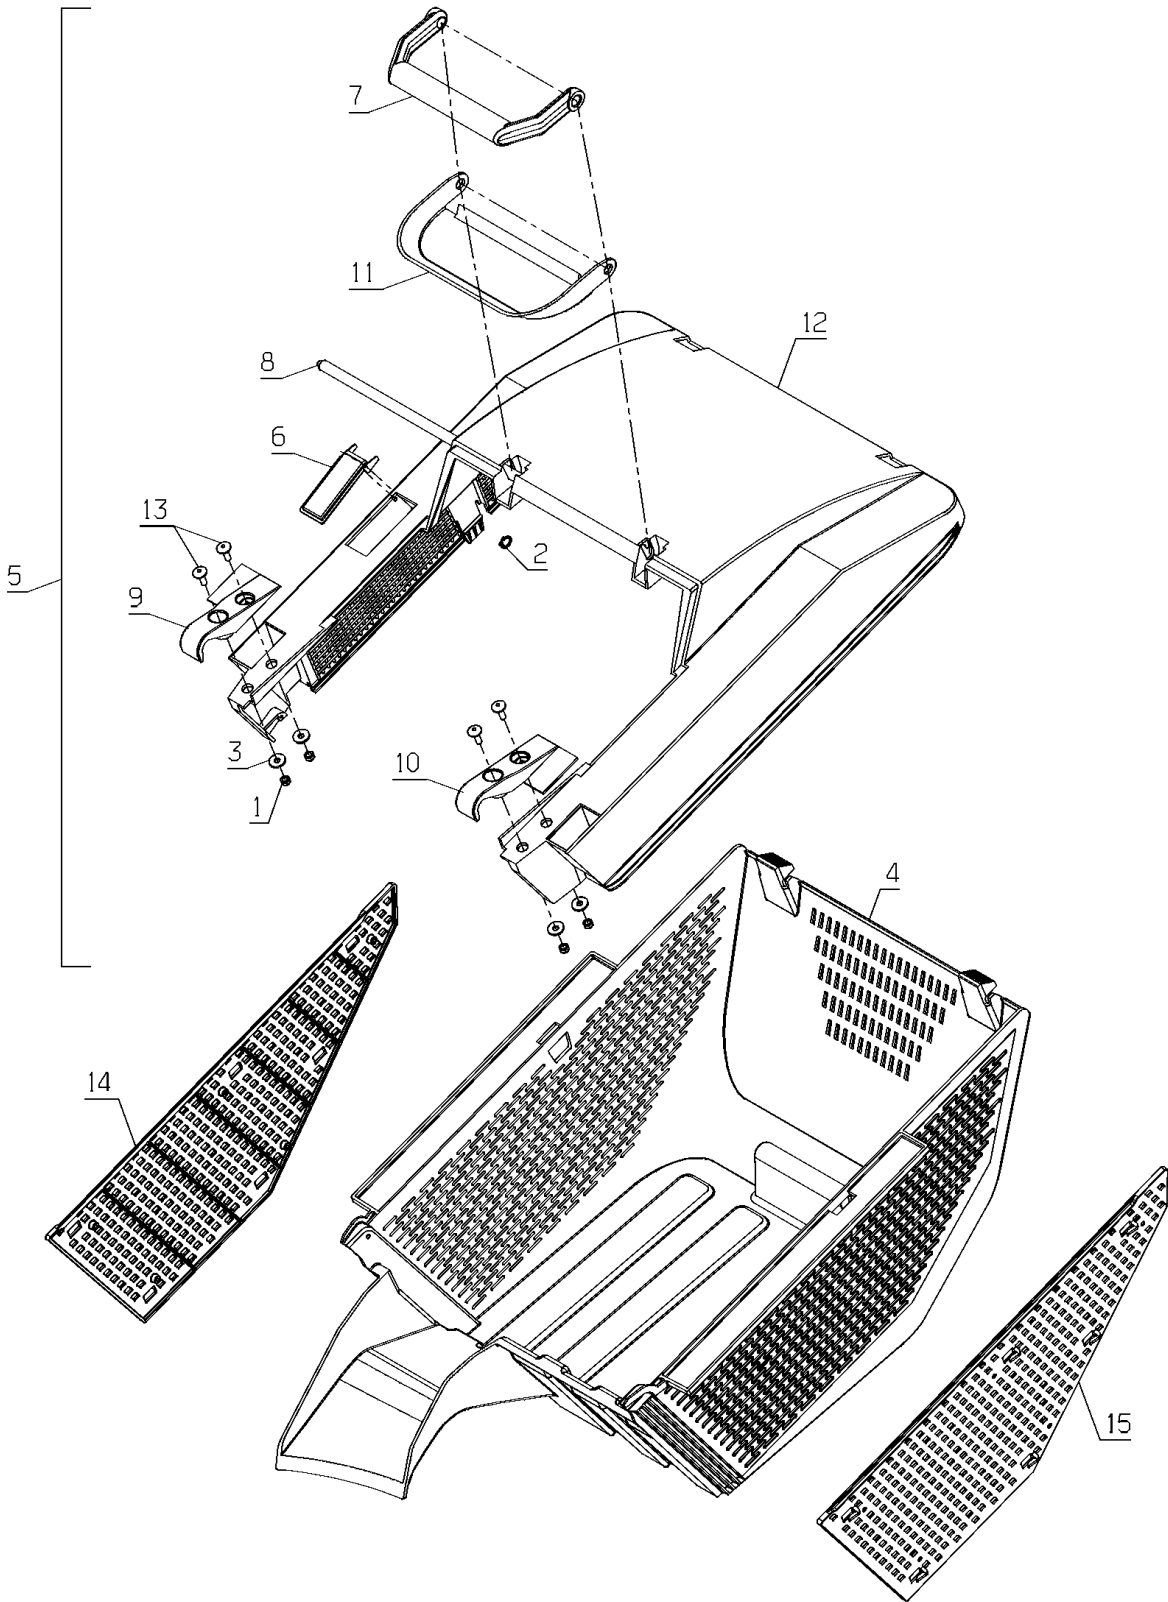

Number	Part Number	Name	Quantity
1	37561	NUT	1,000
2	20559	CIRCLIPS 10	1,000
3	21481	WASHER	1,000
4	39944	LOWER GRASBOX WHITE	1,000
5	39945	BRACKET GRASSBOX CP	1,000
6	41608	INDICATOR FILLING	1,000
7	41655	GRASSBOX GRIP	1,000
8	41657	ROD	1,000
9	41658	GRASSBOX HOOK RIGHT	1,000
10	41659	GRASSBOX HOOK LEFT	1,000
11	41660	GRIP PROTECTION	1,000
12	41662	-> 39945	1,000
13	71231	SCREW JM5-16	1,000
14	39556	R.GRASSBOX GRID	1,000
15	39557	L.GRASSBOX GRID	1,000

PL02013

01/2013