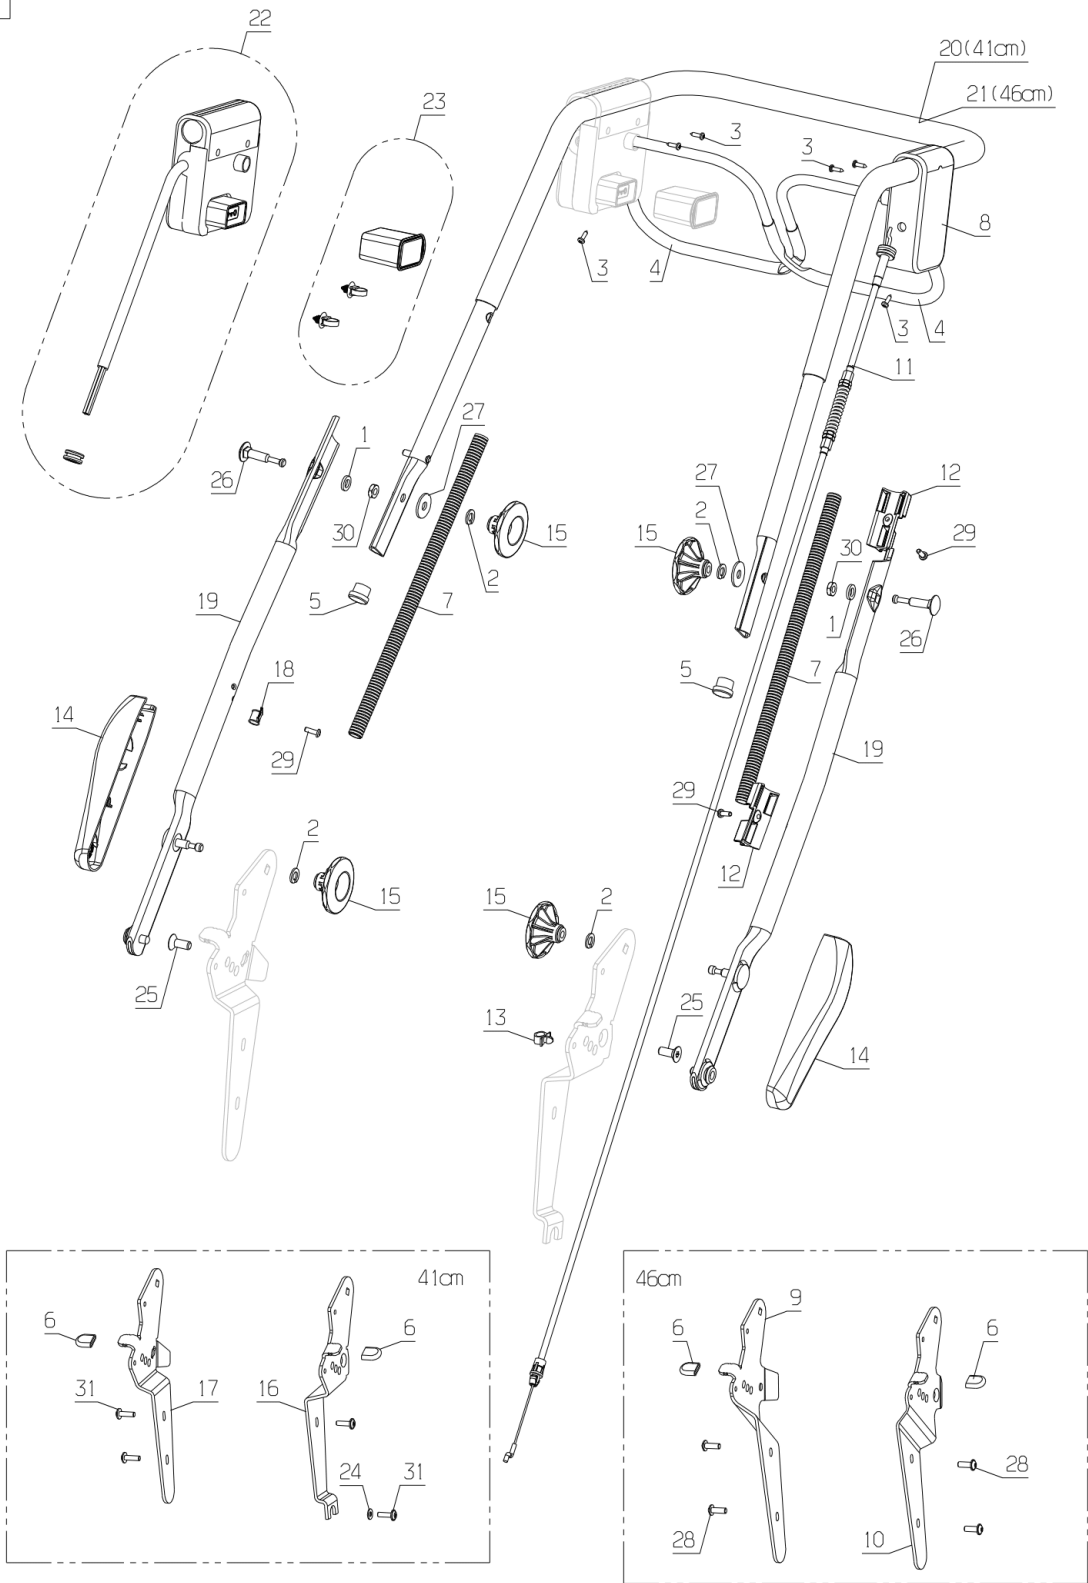

Number	Part Number	Name	Quantity
1	71343	SPRING WASHER A8	1,000
2	6416	WASHER	1,000
3	7095	SCREW Z ST3,5X13,4	1,000
4	22215	BOW	1,000
5	32071	TUBE CAP	1,000
6	35778	HANDLE BAR STOP	1,000
7	36779	RING	1,000
8	37271	BEARING D.24	1,000
9	37295	RIGHT ARM	1,000
10	37296	LEFT ARM	1,000
11	38502	DRIVE CABLE	1,000
12	38957	CABLE GUIDE	1,000
13	39758	CLIP	1,000
14	39846	COVERING	1,000
15	41433	HANDLE BAR LOCK2001	1,000
16	50663	ARM LEFT BLACK	1,000
17	50664	ARM RIGHT BLACK	1,000
18	51750	COLLAR DIAM.9	1,000
19	52088	L.HANDLEBAR RM41/46	1,000
20	52108	HANDLEBAR RM41	1,000
21	-	-	1,000
22	52314	BREAKER	1,000
23	52315	SAFETY KEY	1,000
24	71075	WASHER	1,000
25	71122	SCREW 8X20	1,000
26	71140	SCREW M8X45	1,000
27	71274	WASHER B8.4	1,000
28	71276	SCREW EJPT K70X20	1,000
29	71279	SCREW B.42-13 4.6	1,000
30	71347	NUT M8X1,25	1,000
31	71365	SCREW WN145160X20	1,000

PL02187

03/2018