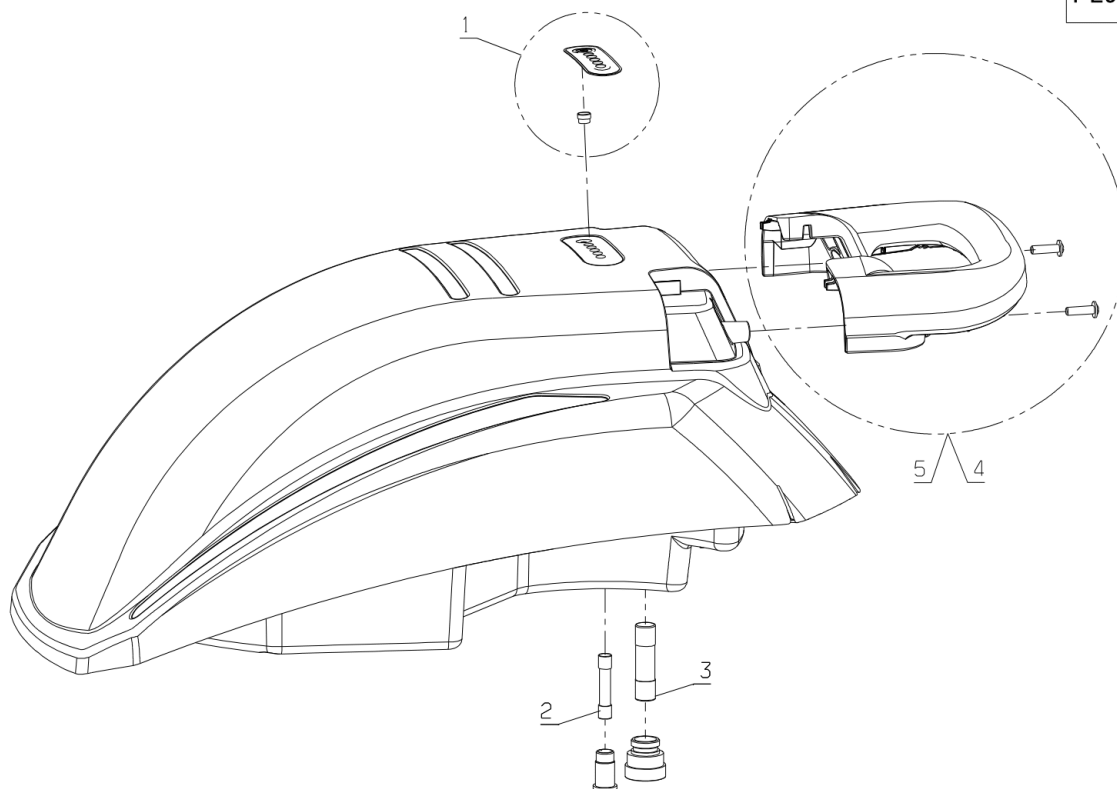

Number	Part Number	Name	Quantity
1	52337	STICKER	1,000
2	50941	FUSE 15A	1,000
3	50940	FUSE 30A	1,000
5	52308	GRIP ASSY ETESIA	1,000
6	51621	MALE CONNECTOR	1,000

PL02189

03/2021