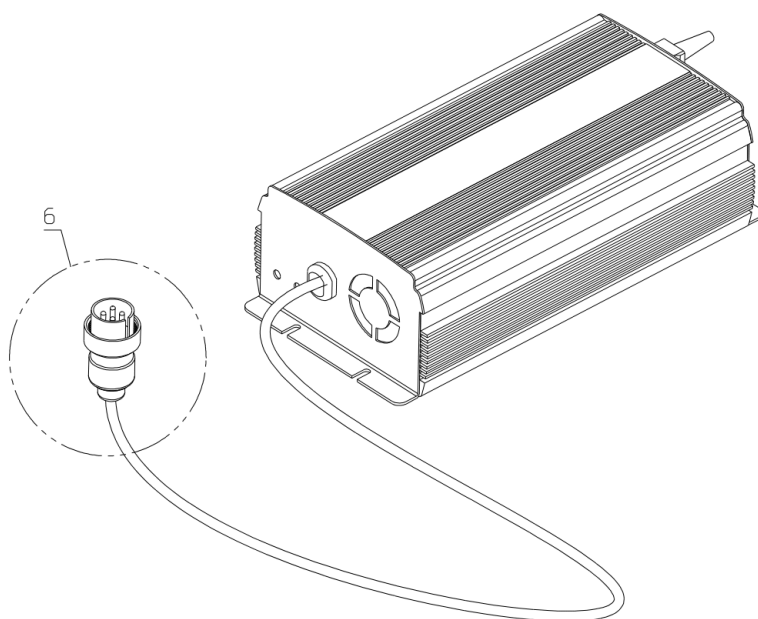

Number	Part Number	Name	Quantity
1	52337	STICKER	1,000
2	50941	FUSE 15A	1,000
3	50940	FUSE 30A	1,000
5	52308	GRIP ASSY ETESIA	1,000
6	51621	MALE CONNECTOR	1,000

PL02189

03/2021