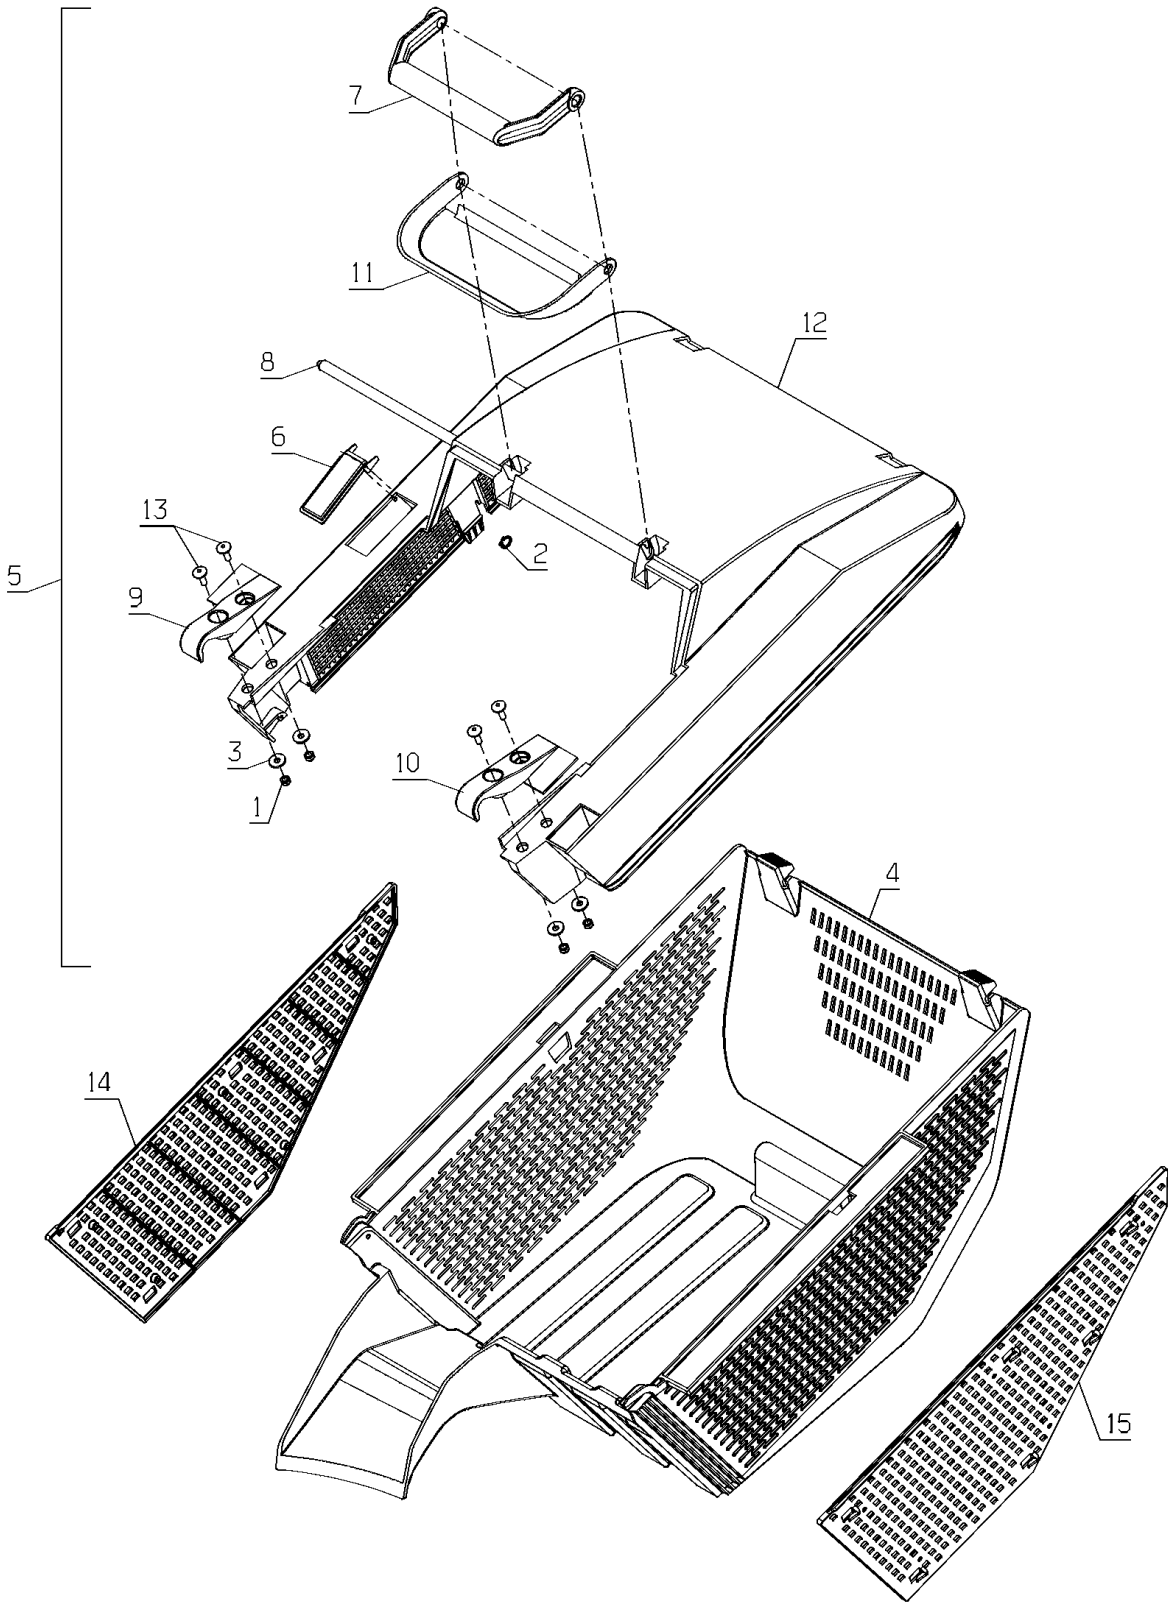

Number	Part Number	Name	Quantity
1	37561	NUT	1,000
2	20559	CIRCLIPS 10	1,000
3	21481	WASHER	1,000
4	39944	LOWER GRASSBOX WHITE	1,000
5	39945	BRACKET GRASSBOX CP	1,000
6	41608	INDICATOR FILLING	1,000
7	41655	GRASSBOX GRIP	1,000
8	41657	ROD	1,000
9	41658	GRASSBOX HOOK RIGHT	1,000
10	41659	GRASSBOX HOOK LEFT	1,000
11	41660	GRIP PROTECTION	1,000
12	41662	-> 39945	1,000
13	71231	SCREW JM5-16	1,000
14	39556	R.GRASSBOX GRID	1,000
15	39557	L.GRASSBOX GRID	1,000

PL02013

01/2013