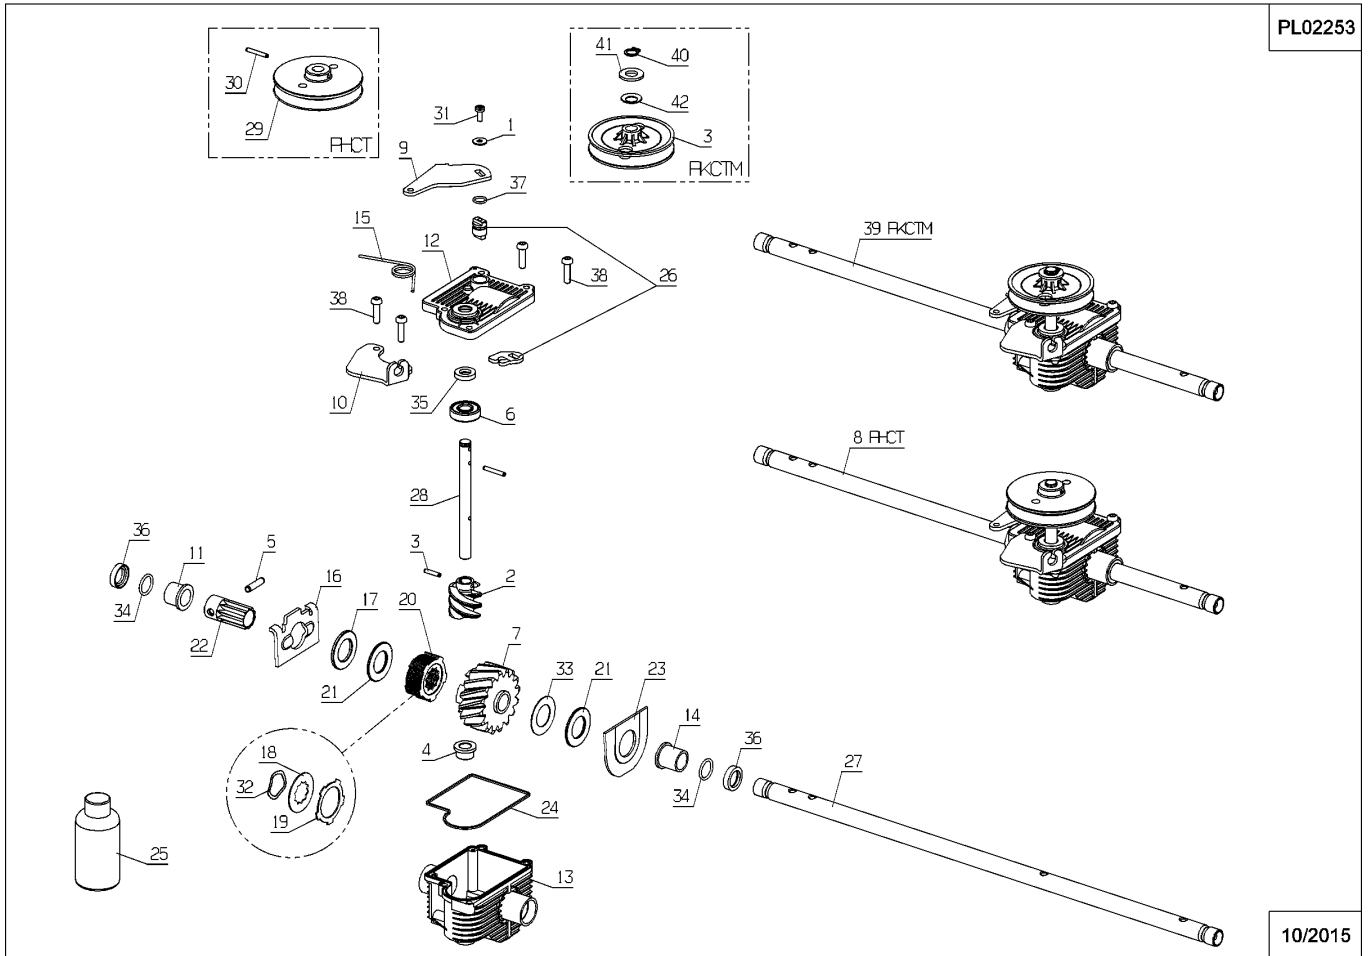

Number	Part Number	Name	Quantity
1	1540	CIRCLIP 5	1,000
2	37561	NUT	1,000
3	2009	BOLT M5X16	1,000
4	2235	WASHER A6.4	1,000
5	5070	CLUTCH PULLEY	1,000
6	7377	TRUARC COLLAR DIN 7	1,000
7	20597	CABLE SLEEVE	1,000
8	21481	WASHER	1,000
9	21608	SCREW 6X16 DIN	1,000
10	23029	KNUCKLE RING	1,000
11	35511	SPACER D9/D5,2X6	1,000
12	36465	SLEEVE STOP	1,000
13	36466	SMALL WHEEL AXLE	1,000
14	38176	THROTTLE CABLE	1,000
15	40509	SPACER	1,000
16	40539	LATCH	1,000
17	40543	THROTTLE INDEXING	1,000
18	40545	SLIDER	1,000
19	40549	LOCK	1,000
20	40553	PLATE SPACER	1,000
21	40555	THROTTLE LEVER	1,000
22	40563	COVER	1,000
23	40564	COVER	1,000
24	40565	SPRING	1,000
25	40568	FEDER	1,000
26	40569	SPRING	1,000
27	40803	BOW	1,000
28	40810	BOW	1,000
29	40821	BRACKET	1,000
30	41512	DRIVING PIGNON	1,000
31	43090	TIGHENER ARM STOP	1,000
32	43558	STOP	1,000
33	50783	AXLE	1,000
34	50784	INDEXED PLATE	1,000
35	50831	BRACKET	1,000
36	50835	CABLE	1,000
37	50841	CABLE MBK	1,000
38	50963	CLIP	1,000
39	51221	HOOK WASHER DIA.12	1,000
40	71048	BOLT EJ.PT KA40X10	1,000
41	71201	NUT M6	1,000