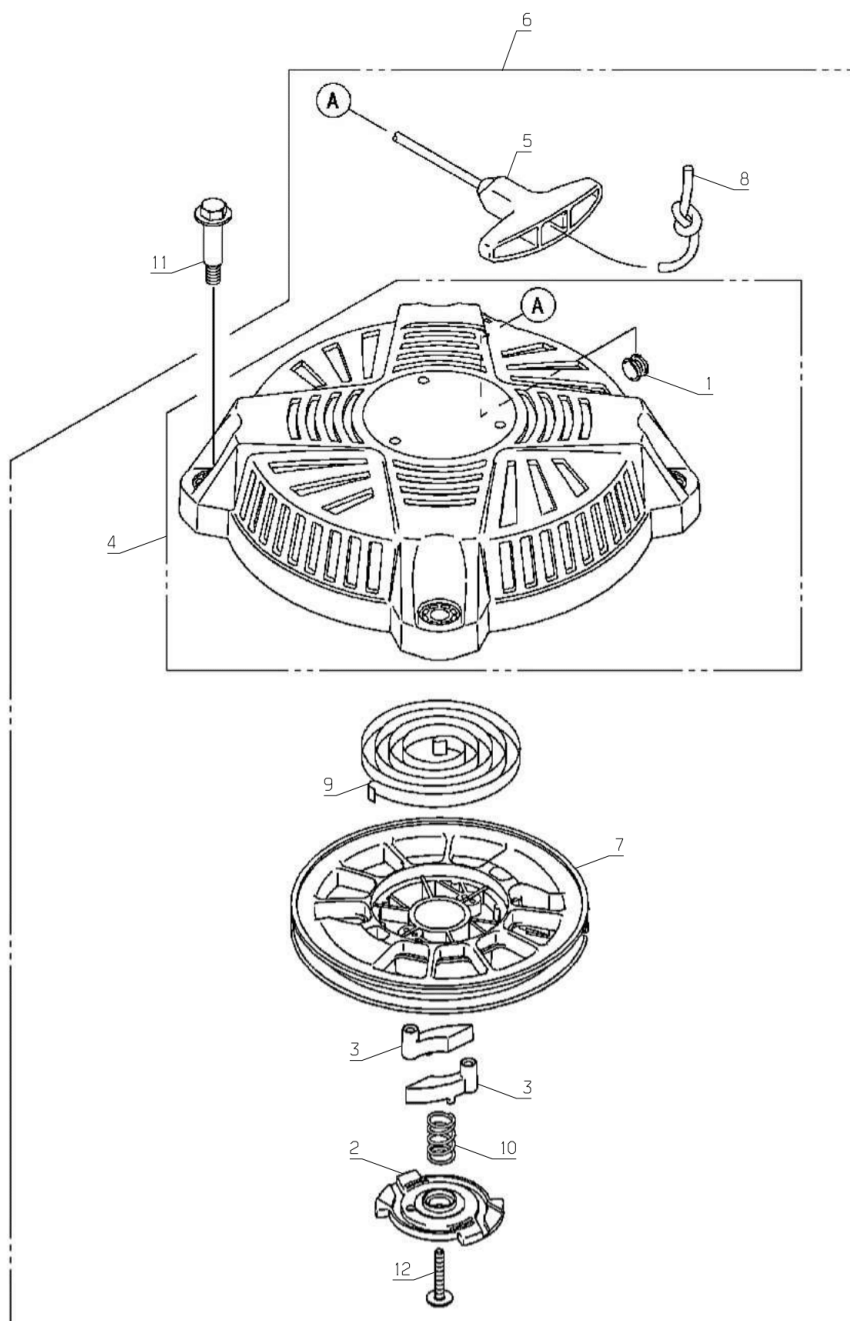

Number	Part Number	Name	Quantity
1	15231	ROPE GUIDE	1,000
2	15241	CLICK BRACKET	1,000
3	17100	CLICK	1,000
4	17263	CASE RECOIL STARTER	1,000
5	17524	GRIPP	1,000
6	17559	STARTER CPLT	1,000
7	17676	PULLEY	1,000
8	17678	STARTER CORD	1,000
9	17865	SPRING	1,000
10	17896	SPRING	1,000
11	17958	SCREW	1,000
12	18045	SCREW	1,000

PL02316

01/2017