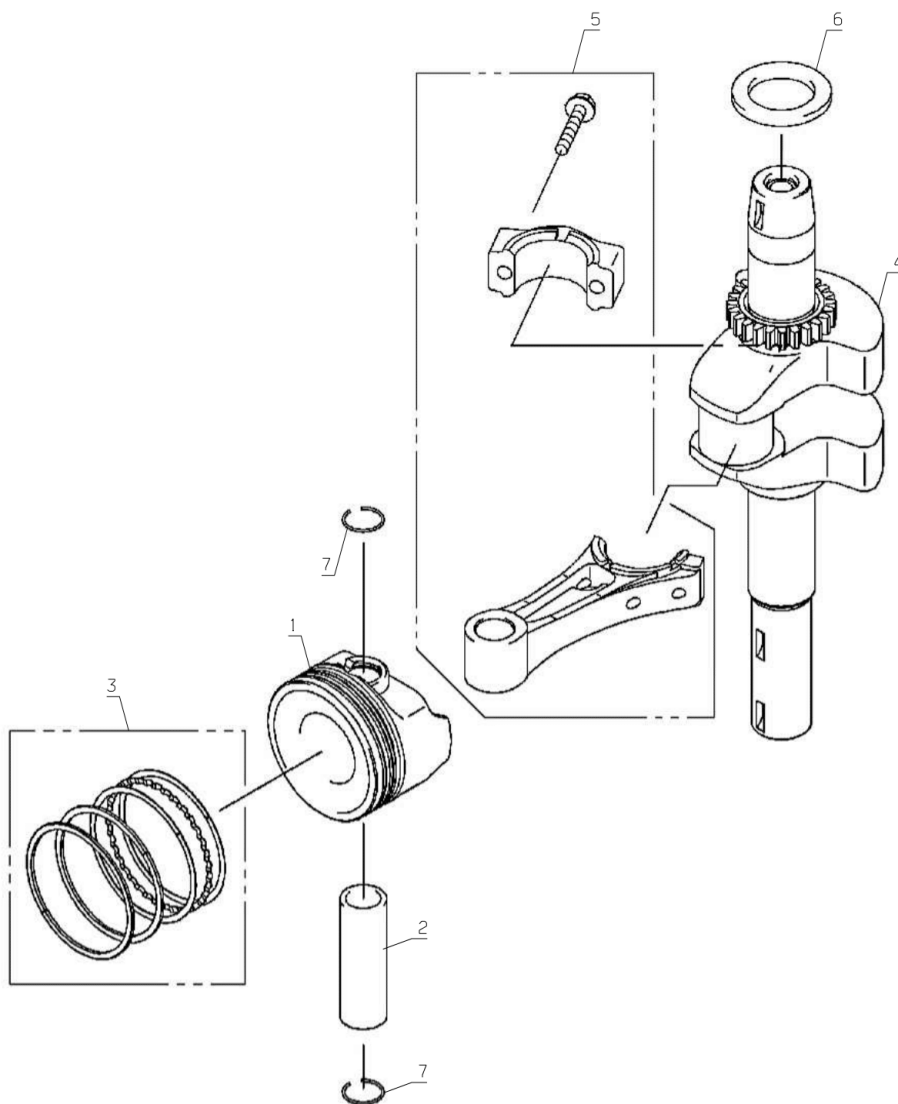

PL02307

01/2017

Number	Part Number	Name	Quantity
1	15346	SPRING	1,000
2	15356	GOVERNOR BEARING	1,000
3	15753	SCREW	1,000
4	17119	LEVER	1,000
5	17123	LEVER	1,000
6	17237	STARTER ROD	1,000
7	17238	ROD	1,000
8	17264	REGULATOR AXLE	1,000
9	17268	COTTER PIN	1,000
10	17269	SPRING	1,000
11	17271	PLATE	1,000
12	17572	LEVER	1,000
13	17592	REGULATOR	1,000
14	17632	PROTECTION	1,000
15	17734	NUT	1,000
16	17812	ADJUST SCREW	1,000
17	17835	SPACER	1,000
18	17845	SPRING	1,000
19	17859	SPRING	1,000
20	17864	SPRING	1,000
21	17898	SPRING	1,000
22	17921	SCREW 6X12	1,000
23	17977	RING	1,000
24	17979	WASHER	1,000
25	18020	SCREW 6X28	1,000
26	18037	CABLE STOP	1,000
27	18074	WASHER 6.5X11.5X2	1,000
28	18277	WASHER 6.2X20X0.5	1,000
29	18322	WASHER	1,000
30	18323	NUT M6	1,000
31	18343	VIS	1,000

PL02308

01/2017

Number	Part Number	Name	Quantity
1	15208	PISTON	1,000
2	15209	PISTON AXLE	1,000
3	15214	PISTON RINGS SET	1,000
4	15229	CRANKSHAFT	1,000
5	17124	ROD ASSY	1,000
6	17736	GASKET 28X41,5X5,6	1,000
7	17737	RING SNAP	1,000

PL02309

01/2017

Number	Part Number	Name	Quantity
1	15200	ROCKER LEVER	1,000
2	15206	TAPET	1,000
3	15207	CAMSHAFT ASSY	1,000
4	15230	GUIDE	1,000
5	15244	PUSH ROD	1,000
6	17236	PUMP GEAR	1,000
7	17844	SPRING	1,000
8	17938	PIN	1,000
9	18038	SCREW	1,000
10	18326	NUT	1,000