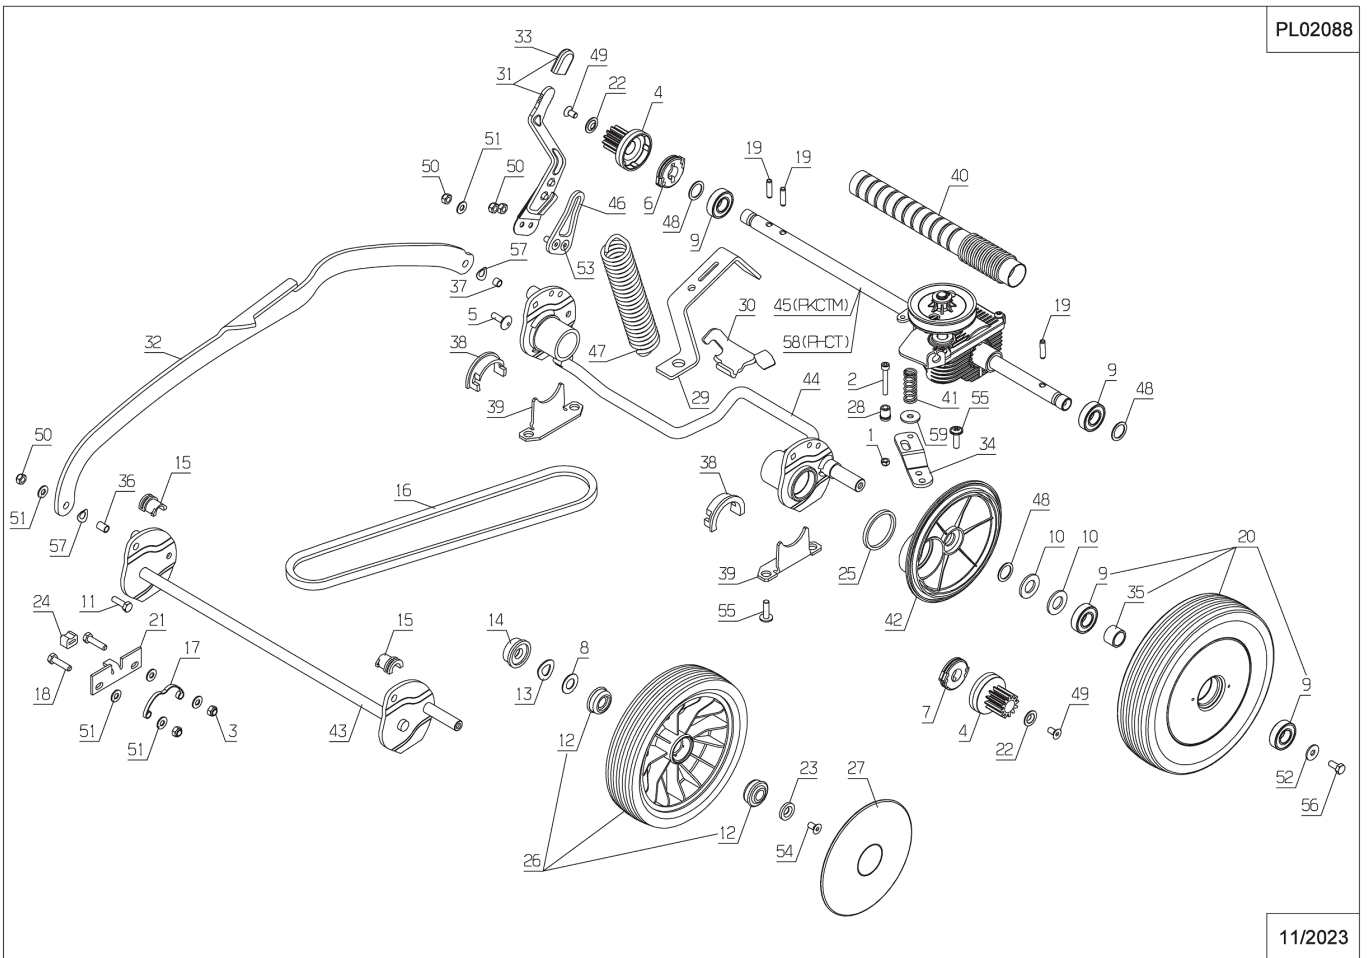

Number	Part Number	Name	Quantity
1	35128	CUT.HGT.INDICATOR	1,000
2	36332	SEALING PLATE	1,000
3	39392	SPRING	1,000
4	39393	SPRING	1,000
5	39847	COVER RM46	1,000
6	39994	BASE PLATE RM46	1,000
7	40047	GRIP	1,000
8	41024	DEFLECTOR	1,000
9	43548	COVER MBK	1,000
10	50104	HOOK WASHER	1,000
11	50939	DEFLECTOR ARM RT46	1,000
12	51001	LEFT REINFORCING	1,000
13	51002	RIGHT REINFORCING	1,000
14	51278	COVER FRONT WHITE	1,000
15	51280	-> 54563	1,000
16	71190	SCREW EJ-PT KA40X25	1,000
17	71299	SCREW EJPT KA 40X14	1,000
18	71365	SCREW WN145160X20	1,000
19	43504	COUPLING COVER	1,000

Number	Part Number	Name	Quantity
41	43036	BELT TENSION SPRING	1,000
42	43187	REAR WHEEL COVER TR	1,000
43	43265	FRONT CUT.HGT	1,000
44	43292	R.CUTTING HEIGHT	1,000
45	51212	DISK REDUCER	1,000
46	51264	51264	1,000
47	51312	51312	1,000
48	71016	WASHER 16X22X1	1,000
49	71021	SCREW FHC/90 M6X12	1,000
51	71075	WASHER	1,000
52	71096	WASHER B6,4	1,000
53	71137	BOLT M6X16	1,000
54	71222	SCREW FHC/90 6X12	1,000
55	71365	SCREW WN145160X20	1,000
56	71425	SCREW TH M6X14	1,000
57	71427	S WASHER DIN 137-A8	1,000
58	39971	DISC REDUCER	1,000
59	22029	FLAT WASHER 6,5	1,000

PL02309

01/2017

Number	Part Number	Name	Quantity
1	15200	ROCKER LEVER	1,000
2	15206	TAPET	1,000
3	15207	CAMSHAFT ASSY	1,000
4	15230	GUIDE	1,000
5	15244	PUSH ROD	1,000
6	17236	PUMP GEAR	1,000
7	17844	SPRING	1,000
8	17938	PIN	1,000
9	18038	SCREW	1,000
10	18326	NUT	1,000