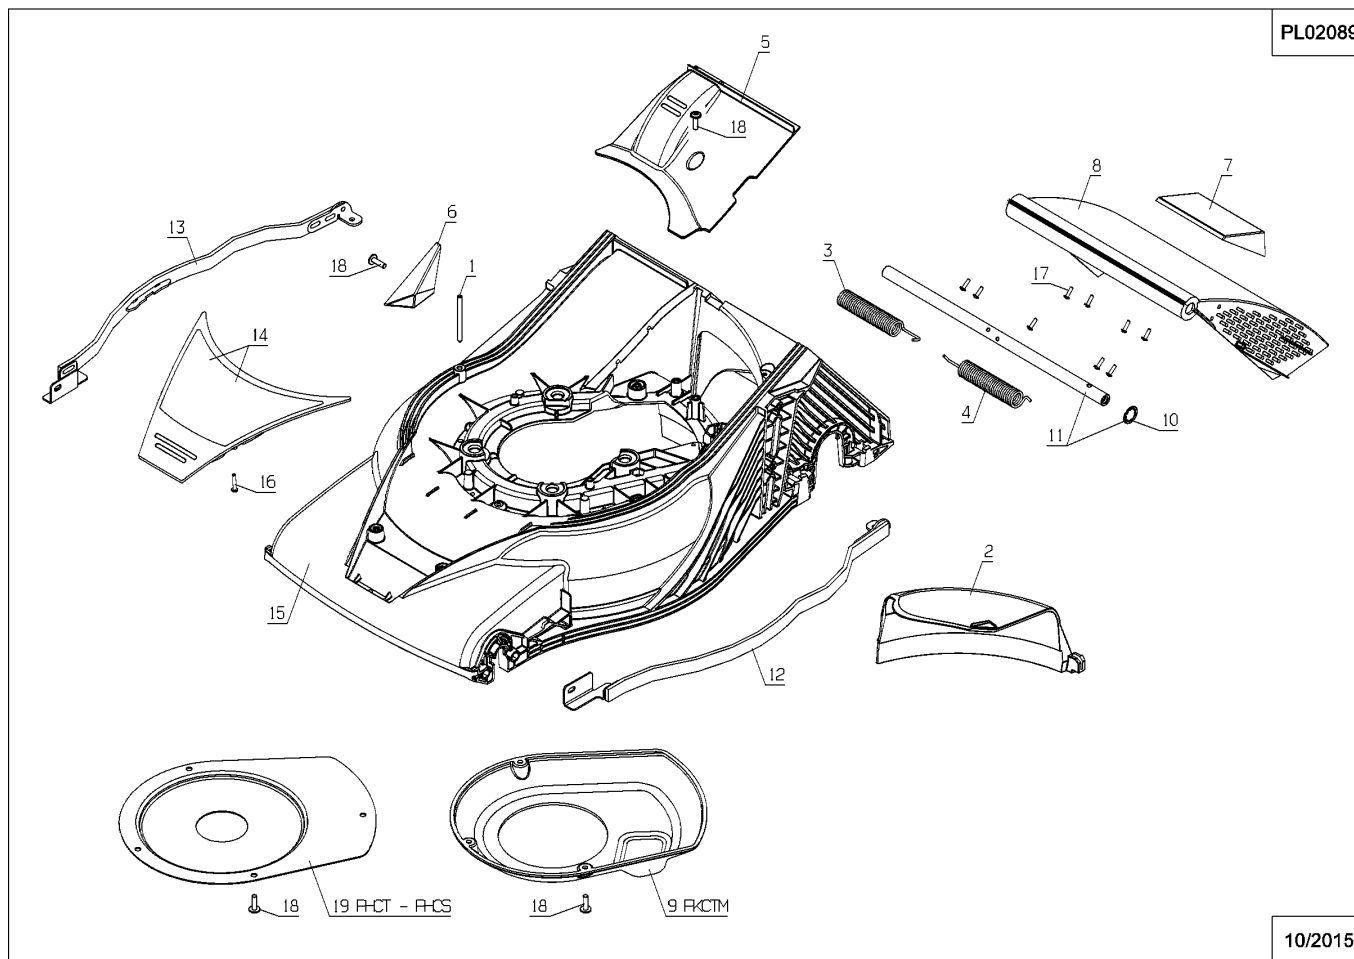

Number	Part Number	Name	Quantity
1	35128	CUT.HGT.INDICATOR	1,000
2	36332	SEALING PLATE	1,000
3	39392	SPRING	1,000
4	39393	SPRING	1,000
5	39847	COVER RM46	1,000
6	39994	BASE PLATE RM46	1,000
7	40047	GRIP	1,000
8	41024	DEFLECTOR	1,000
9	43548	COVER MBK	1,000
10	50104	HOOK WASHER	1,000
11	50939	DEFLECTOR ARM RT46	1,000
12	51001	LEFT REINFORCING	1,000
13	51002	RIGHT REINFORCING	1,000
14	51278	COVER FRONT WHITE	1,000
15	51280	-> 54563	1,000
16	71190	SCREW EJ-PT KA40X25	1,000
17	71299	SCREW EJPT KA 40X14	1,000
18	71365	SCREW WN145160X20	1,000
19	43504	COUPLING COVER	1,000

Number	Part Number	Name	Quantity
1	37561	NUT	1,000
2	5399	BOLT M5X40	1,000
3	71201	NUT M6	1,000
4	5323	GEAR	1,000
5	5496	SCREW 6X20	1,000
6	5733	FREE WHEEL RIGHT	1,000
7	5734	FREE WHEEL LEFT	1,000
8	6011	WASHER 12,2X23,2X1	1,000
9	9022	BALL BEARING 6002	1,000
10	9034	NYLON WASHER	1,000
11	20507	BOLT HM 6X20	1,000
12	20533	BEARING DIAM.12	1,000
13	20536	CRINKLE WASHER	1,000
14	20537	WHEEL RING	1,000
15	20539	FRONT RING	1,000
16	20567	BELT SPZ800	1,000
17	20692	ELAST. BOW	1,000
18	20693	HEX.SCREW HM6X25	1,000
19	21609	PIN 5X22	1,000
20	23276	WHEEL 46 TR GREEN	1,000
21	24024	BASE SHEET FRONT	1,000
22	24067	WASHER	1,000
23	24132	SHAFT WASHER	1,000
24	24634	DAMPING ELEMENT	1,000
25	24692	SEALING WASHER	1,000
26	24810	WHEEL 180 + BEARING	1,000
27	24922	WHEEL FLASK 180 GR.	1,000
28	35511	SPACER D9/D5,2X6	1,000
28	51588	SPRING SPACER	1,000
29	36483	BRACKET	1,000
30	36597	SPRING FIXING	1,000
31	52035	CUT.HEIGHT CONTROL	1,000
32	37293	LINKING ROD	1,000
33	37309	ROUND END BONNET	1,000
34	38392	REDUCER FIX.	1,000
35	42097	SPACER	1,000
36	42704	SPACER CUTTING H.FR	1,000
37	42706	SPACER CUTTING H.R.	1,000
38	42736	RING	1,000
39	43021	FIXING FLANGE	1,000
40	43032	SHAFT PROTECT.HOSE	1,000