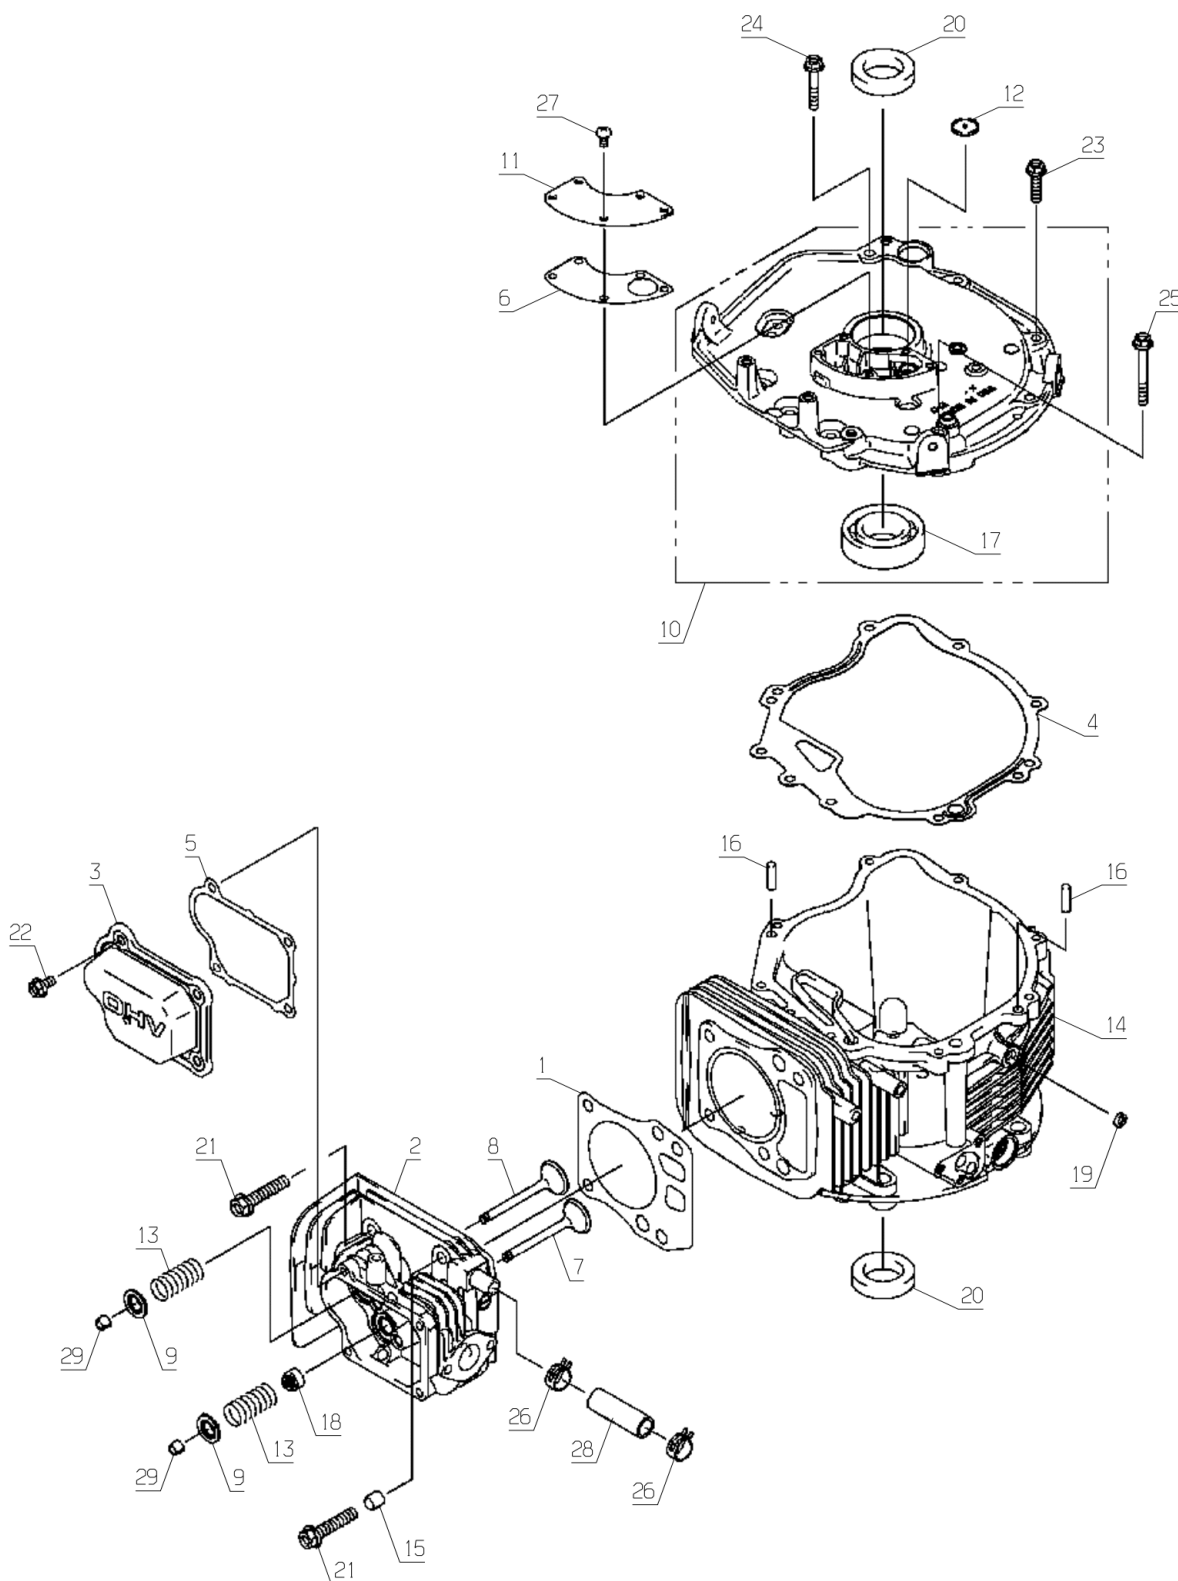

PL02114

PKCTM

PHCT

PHCS

10/2015

Number	Part Number	Name	Quantity
1	15119	CYLIND.HEAD GASKET	1,000
2	15138	CYLINDER HEAD	1,000
3	15139	COVER HEAD	1,000
4	15183	GASKET	1,000
5	15187	GASKET	1,000
6	15191	GASKET	1,000
7	15196	INLET VAVE	1,000
8	15197	EXHAUST VALVE	1,000
9	15198	WASHER	1,000
10	17138	HOUSING	1,000
11	17149	COVER	1,000
12	17233	SNIFTING VALVE	1,000
13	17549	SPRING	1,000
14	17626	CYLINDER	1,000
15	17739	CENTRING 10X12	1,000
16	17740	CENTRING 6X12	1,000
17	17770	BEARING 62/28	1,000
18	17779	GASKET	1,000
19	17781	GASKET 6X10X2.5	1,000
20	17782	GASKET 28X44X9	1,000
21	17913	SCREW 8X45	1,000
22	-	-	1,000
23	17944	SCREW 6X25	1,000
24	17947	SCREW 6X50	1,000
25	18023	SCREW 6X50	1,000
26	18035	COLLAR	1,000
27	18039	SCREW 5X10	1,000
28	18053	HOSE 12X16X49	1,000
29	18136	PELLET	1,000

PL02307

01/2017

Number	Part Number	Name	Quantity
1	15346	SPRING	1,000
2	15356	GOVERNOR BEARING	1,000
3	15753	SCREW	1,000
4	17119	LEVER	1,000
5	17123	LEVER	1,000
6	17237	STARTER ROD	1,000
7	17238	ROD	1,000
8	17264	REGULATOR AXLE	1,000
9	17268	COTTER PIN	1,000
10	17269	SPRING	1,000
11	17271	PLATE	1,000
12	17572	LEVER	1,000
13	17592	REGULATOR	1,000
14	17632	PROTECTION	1,000
15	17734	NUT	1,000
16	17812	ADJUST SCREW	1,000
17	17835	SPACER	1,000
18	17845	SPRING	1,000
19	17859	SPRING	1,000
20	17864	SPRING	1,000
21	17898	SPRING	1,000
22	17921	SCREW 6X12	1,000
23	17977	RING	1,000
24	17979	WASHER	1,000
25	18020	SCREW 6X28	1,000
26	18037	CABLE STOP	1,000
27	18074	WASHER 6.5X11.5X2	1,000
28	18277	WASHER 6.2X20X0.5	1,000
29	18322	WASHER	1,000
30	18323	NUT M6	1,000
31	18343	VIS	1,000

PL02309

01/2017

Number	Part Number	Name	Quantity
1	15200	ROCKER LEVER	1,000
2	15206	TAPET	1,000
3	15207	CAMSHAFT ASSY	1,000
4	15230	GUIDE	1,000
5	15244	PUSH ROD	1,000
6	17236	PUMP GEAR	1,000
7	17844	SPRING	1,000
8	17938	PIN	1,000
9	18038	SCREW	1,000
10	18326	NUT	1,000