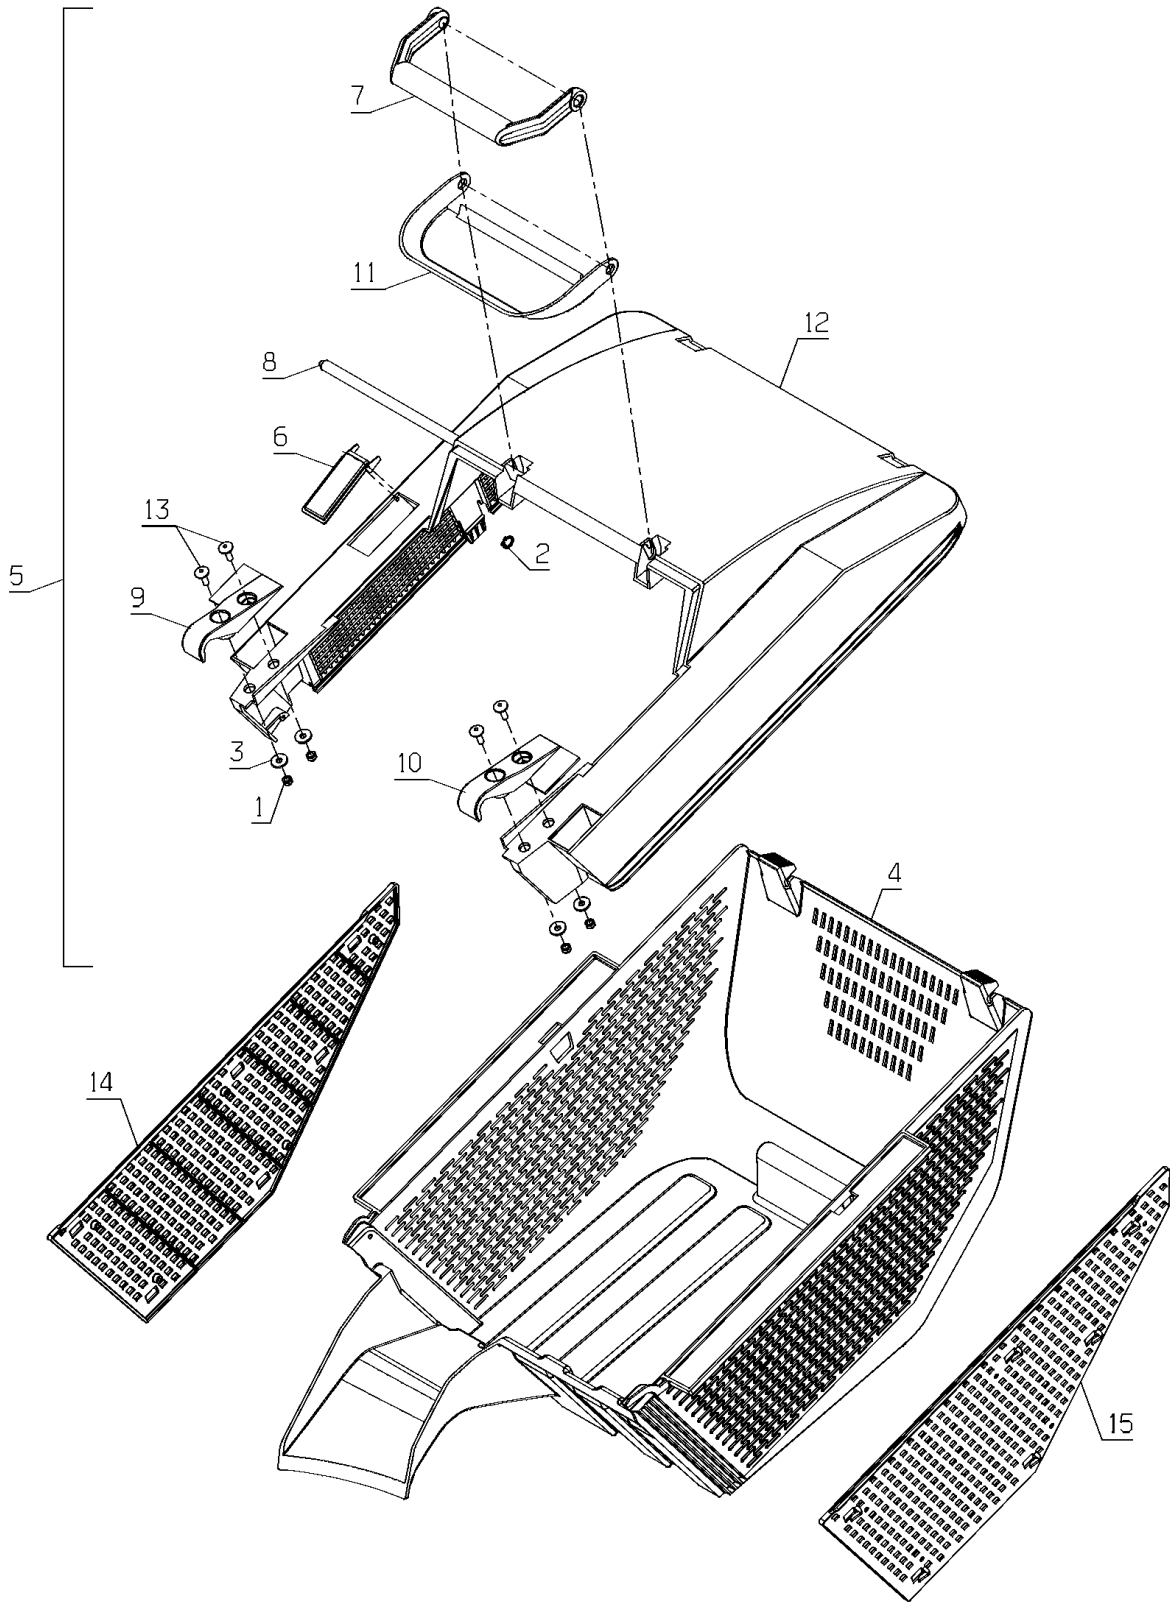

PL02013

01/2013

Number	Part Number	Name	Quantity
1	12136	SOUNDPROOF LABEL	1,000
2	12146	ADVANCE LABEL	1,000
3	12163	BLADE CLUTCH STICKE	1,000
4	12168	STICKER	1,000
5	12169	START STICKER	1,000
6	37247	STICKER RM46	1,000
7	38728	STICKER FRANCE/EURO	1,000
8	39998	STICKER	1,000
9	51521	STICKER PKCTM	1,000
10	52064	STICKER ENGINE BR.	1,000
11	52047	THROTTLE STICKER	1,000
12	52036	STICKER PHCS	1,000
13	52037	STICKER PHCT	1,000