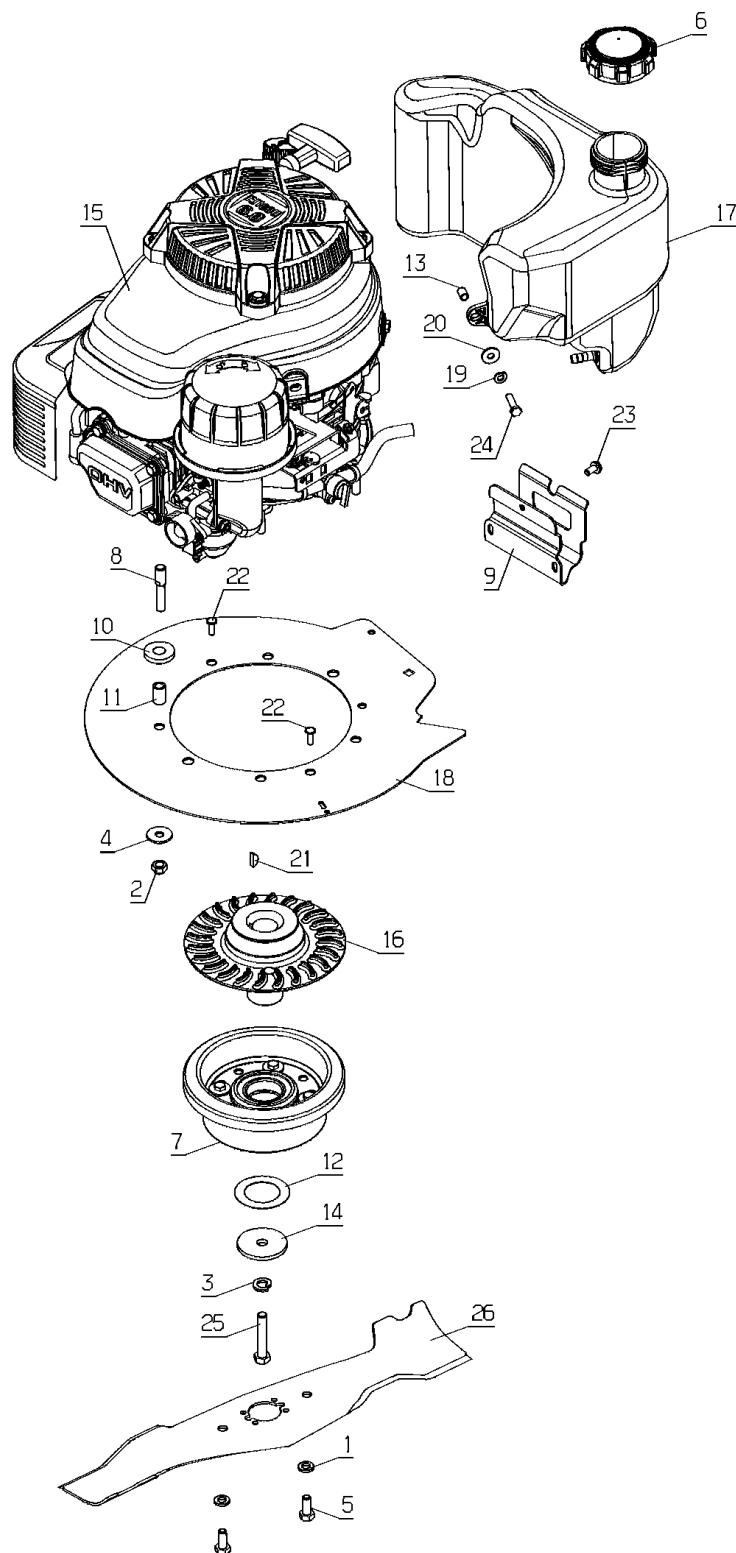

PL02090

02/2014

Number	Part Number	Name	Quantity
1	37561	NUT	1,000
2	20559	CIRCLIPS 10	1,000
3	21481	WASHER	1,000
4	39944	LOWER GRASBOX WHITE	1,000
5	39945	BRACKET GRASSBOX CP	1,000
6	41608	INDICATOR FILLING	1,000
7	41655	GRASSBOX GRIP	1,000
8	41657	ROD	1,000
9	41658	GRASSBOX HOOK RIGHT	1,000
10	41659	GRASSBOX HOOK LEFT	1,000
11	41660	GRIP PROTECTION	1,000
12	41662	-> 39945	1,000
13	71231	SCREW JM5-16	1,000
14	39556	R.GRASSBOX GRID	1,000
15	39557	L.GRASSBOX GRID	1,000