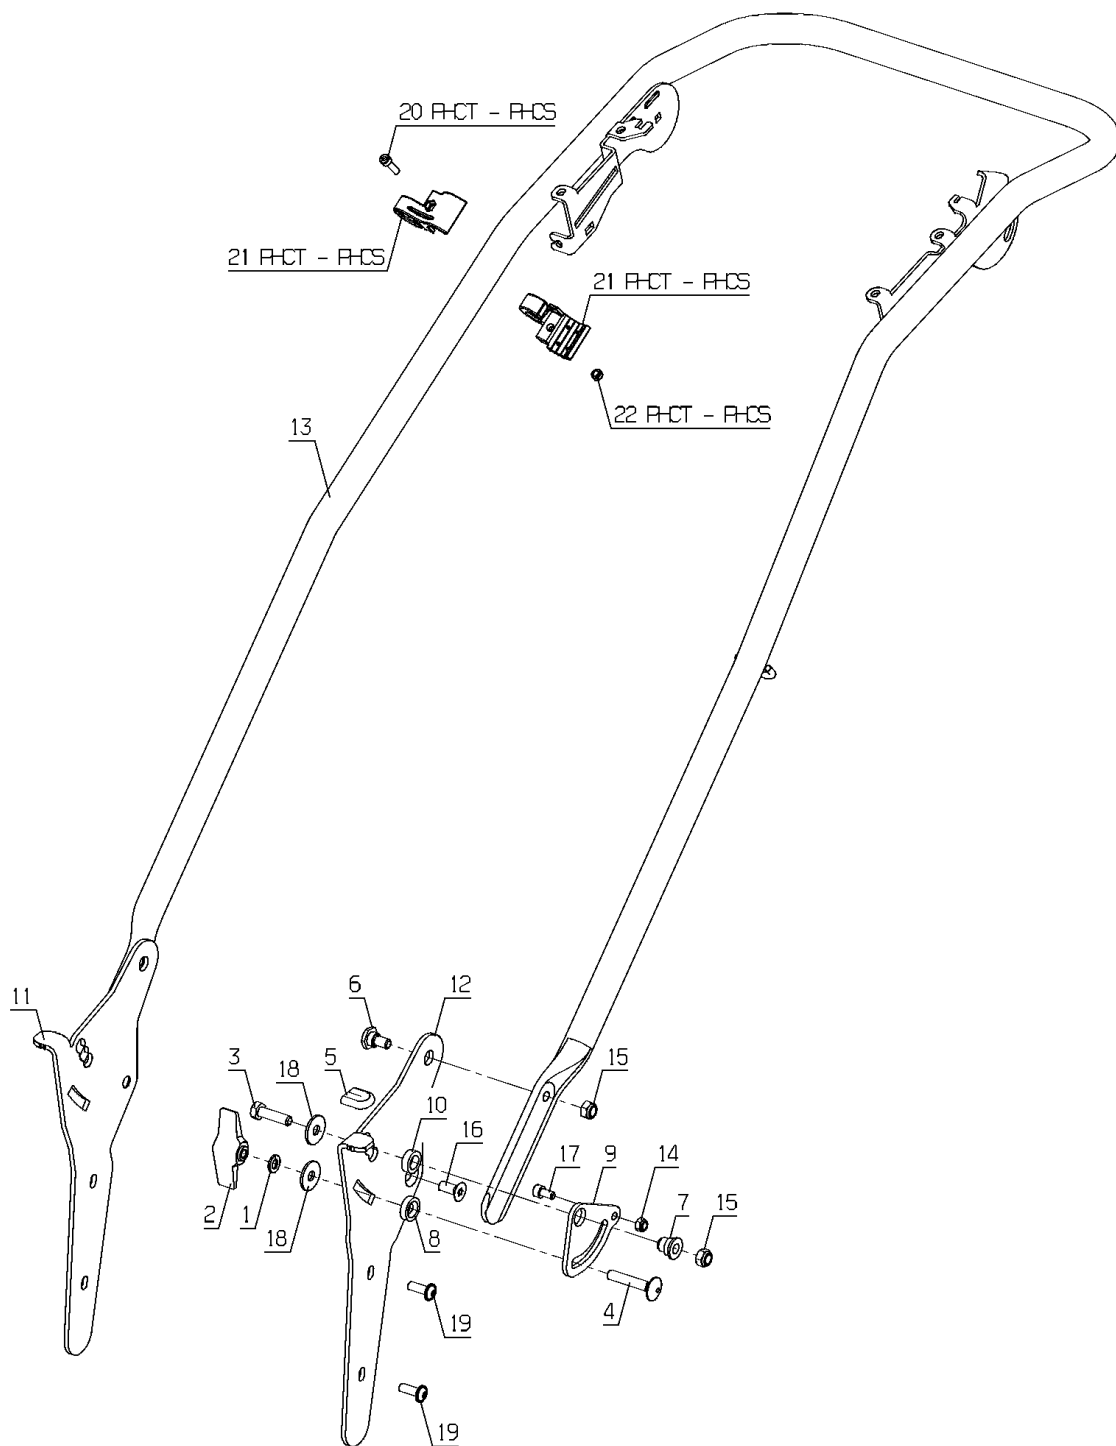

PL02119

10/2015

Number	Part Number	Name	Quantity
1	71205	SCREW M8	1,000
2	71052	SPRING WASHER,DIN 1	1,000
3	5041	BOLT 8X30	1,000
4	71201	NUT M6	1,000
5	37997	SCREW HM6-16 8.8	1,000
6	5608	SCREW 6X35	1,000
7	9022	BALL BEARING 6002	1,000
8	21256	CIRCLIP	1,000
9	21270	WASHER 6,4	1,000
10	21481	WASHER	1,000
11	21525	NUT HM4	1,000
12	21687	HEXAGON SCREW,DIN 9	1,000
13	22029	FLAT WASHER 6,5	1,000
14	24150	RENF. PLATE	1,000
15	24151	CLUTCH PLATE	1,000
16	24152	SLEEVE TUBE	1,000
17	24155	BELT STOP	1,000
18	24822	SPRING	1,000
19	24824	BEARING	1,000
20	24825	BELT 13X560	1,000
21	24832	BEARING 6007-2RS1	1,000
22	24835	BRAKE PAD	1,000
23	24836	RING	1,000
24	36034	1/2 PULLEY MBK RM46	1,000
25	40173	ADJUST - SPRING.	1,000
26	42007	BLADE COUPLING	1,000
27	42051	BRAKE PLATE	1,000
28	42068	WASHER D54,5X35X0,5	1,000
29	42070	IRON PULLEY DIA.45	1,000
30	43088	WASHER 49X10,5X4	1,000
31	50456	FLYWHEEL VENTIL.RM	1,000
32	71268	FHC SCREW M4X20	1,000
33	71365	SCREW WN145160X20	1,000
34	71449	SCREW H UNF 3/8"-2"	1,000
35	50598	FLYWHEEL	1,000