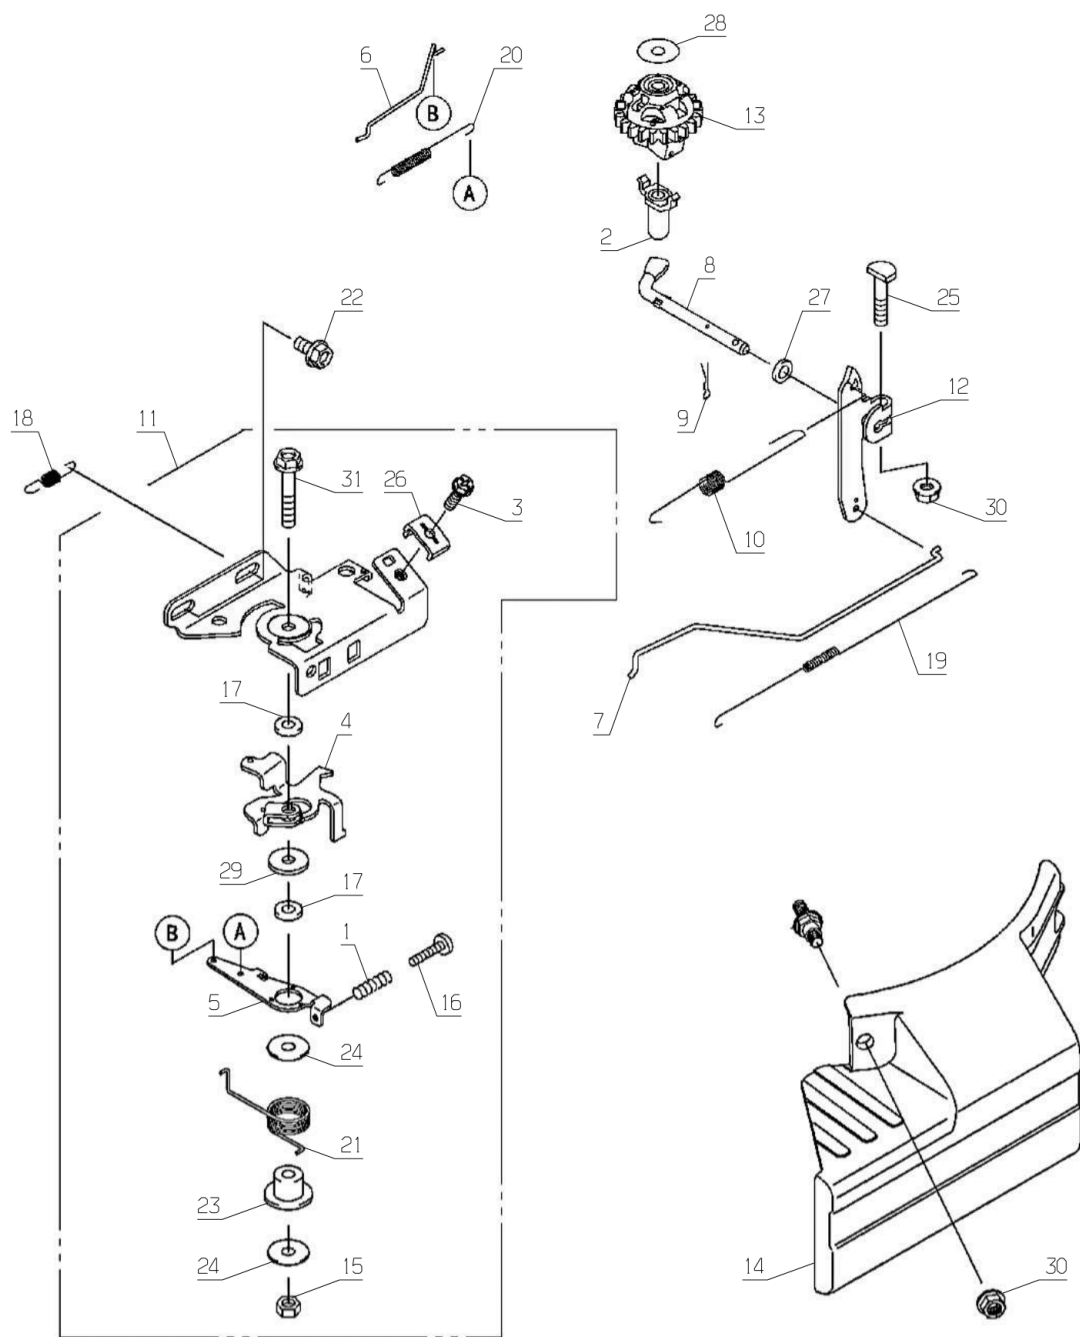

PL02308

01/2017

Number	Part Number	Name	Quantity
1	15208	PISTON	1,000
2	15209	PISTON AXLE	1,000
3	15214	PISTON RINGS SET	1,000
4	15229	CRANKSHAFT	1,000
5	17124	ROD ASSY	1,000
6	17736	GASKET 28X41,5X5,6	1,000
7	17737	RING SNAP	1,000