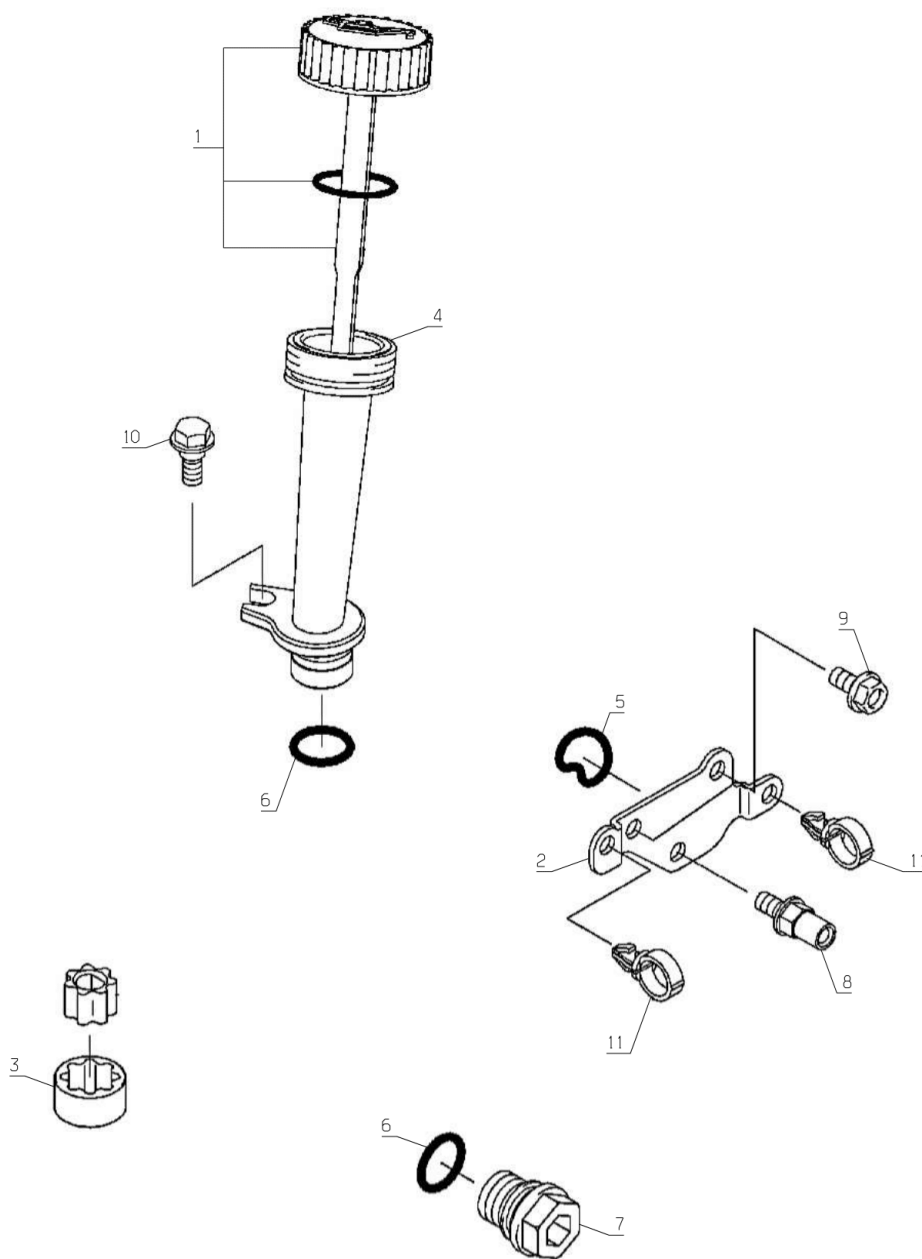

Number	Part Number	Name	Quantity
1	17142	OIL GAUGE	1,000
2	17157	COVER	1,000
3	17234	PUMP BODY	1,000
4	17718	FILLING TUBE	1,000
5	17783	GASKET	1,000
6	17787	GASKET	1,000
7	17814	PLUG	1,000
8	17919	SCREW	1,000
9	17921	SCREW 6X12	1,000
10	17933	SCREW M6	1,000
11	18036	CLAMP	1,000

PL02317

01/2017