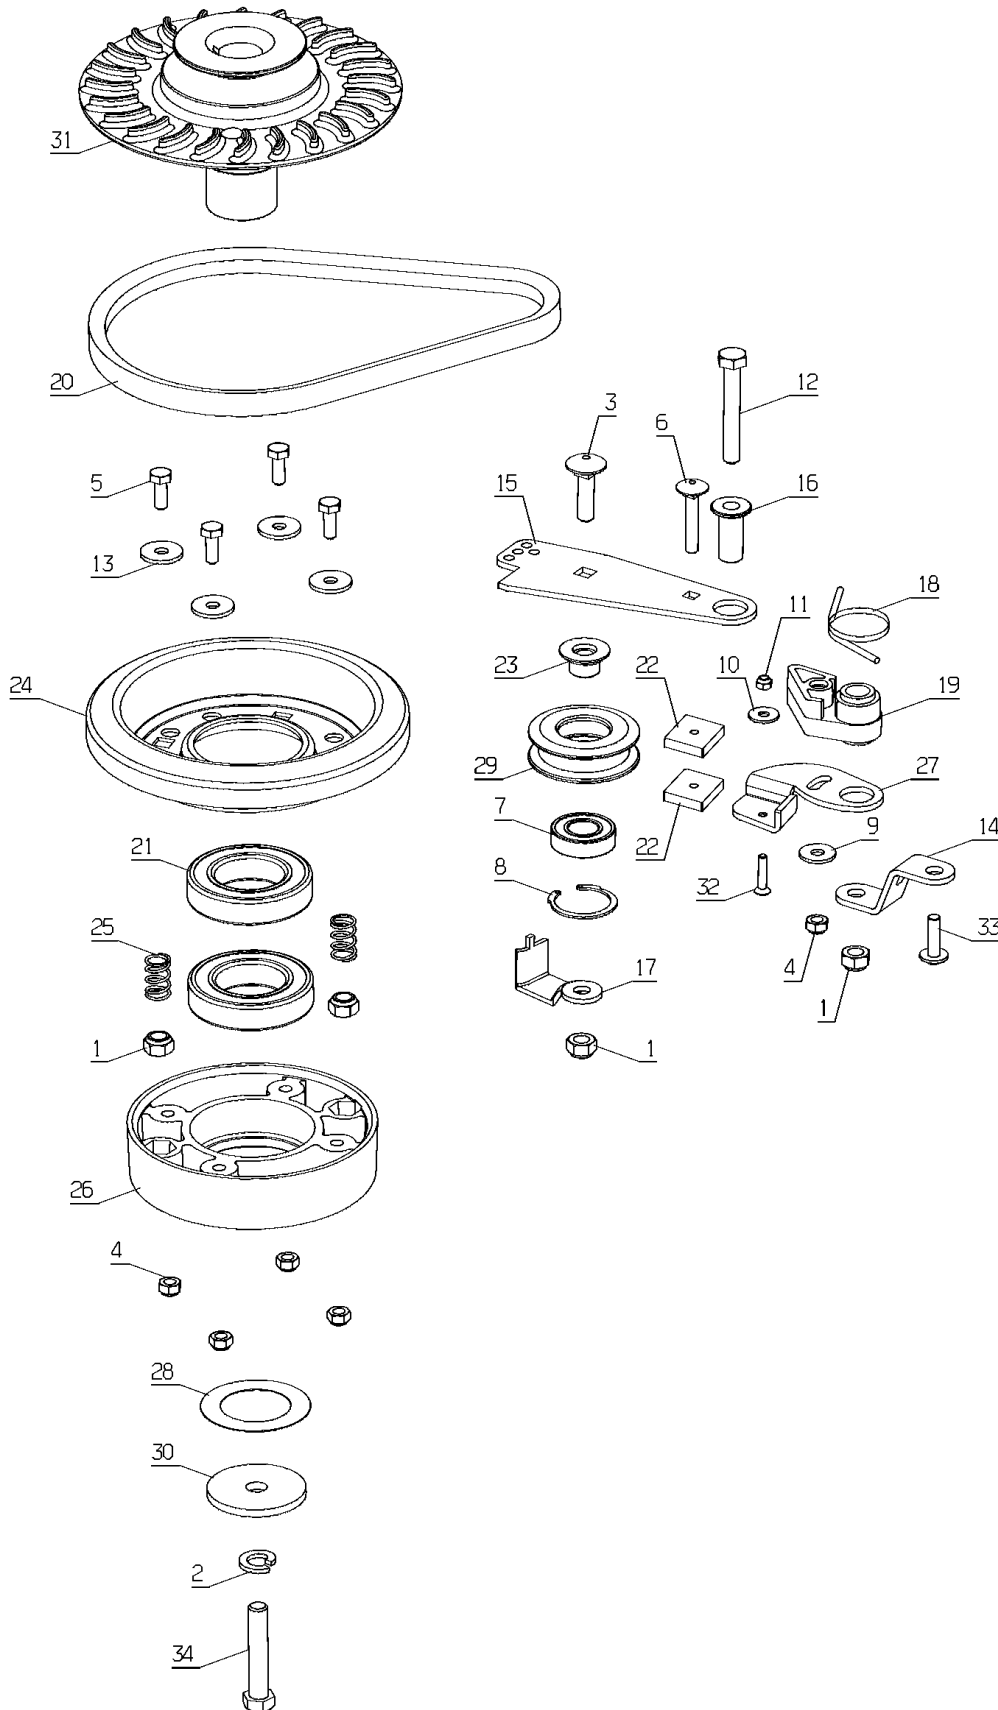

PL02059

10/2013

Number	Part Number	Name	Quantity
1	71343	SPRING WASHER A8	1,000
2	71205	SCREW M8	1,000
3	71052	SPRING WASHER,DIN 1	1,000
4	7035	FLAT WASHER	1,000
5	71413	SCREW HM 8-20	1,000
6	35904	PLUG	1,000
7	36061	BLAD.COUPL.+1/2PULL	1,000
8	37806	STUD M10 X 20 X M8	1,000
9	39661	TANK BRACKET	1,000
10	41007	INSULATION MUFF	1,000
11	42019	BUSH 12X8,2X19	1,000
12	42068	WASHER D54,5X35X0,5	1,000
13	42704	SPACER CUTTING H.FR	1,000
14	43088	WASHER 49X10,5X4	1,000
15	43104	KAWA ENGINE FJ180V	1,000
16	50598	FLYWHEEL	1,000
17	50627	TANK	1,000
18	51225	CENTRAL COVER PLATE	1,000
19	71049	SPRING WASHER,DIN 1	1,000
20	71096	WASHER B6,4	1,000
21	71127	KEY 4,8X6,5X15,72	1,000
22	71206	BOLT EJ.PT KA50X16	1,000
23	71271	SCREW EJ-PT DG60X12	1,000
24	71330	SCREW TH M6X25	1,000
25	71449	SCREW H UNF 3/8"-2"	1,000
26	MZ46E	BLADE FOR RM46	1,000