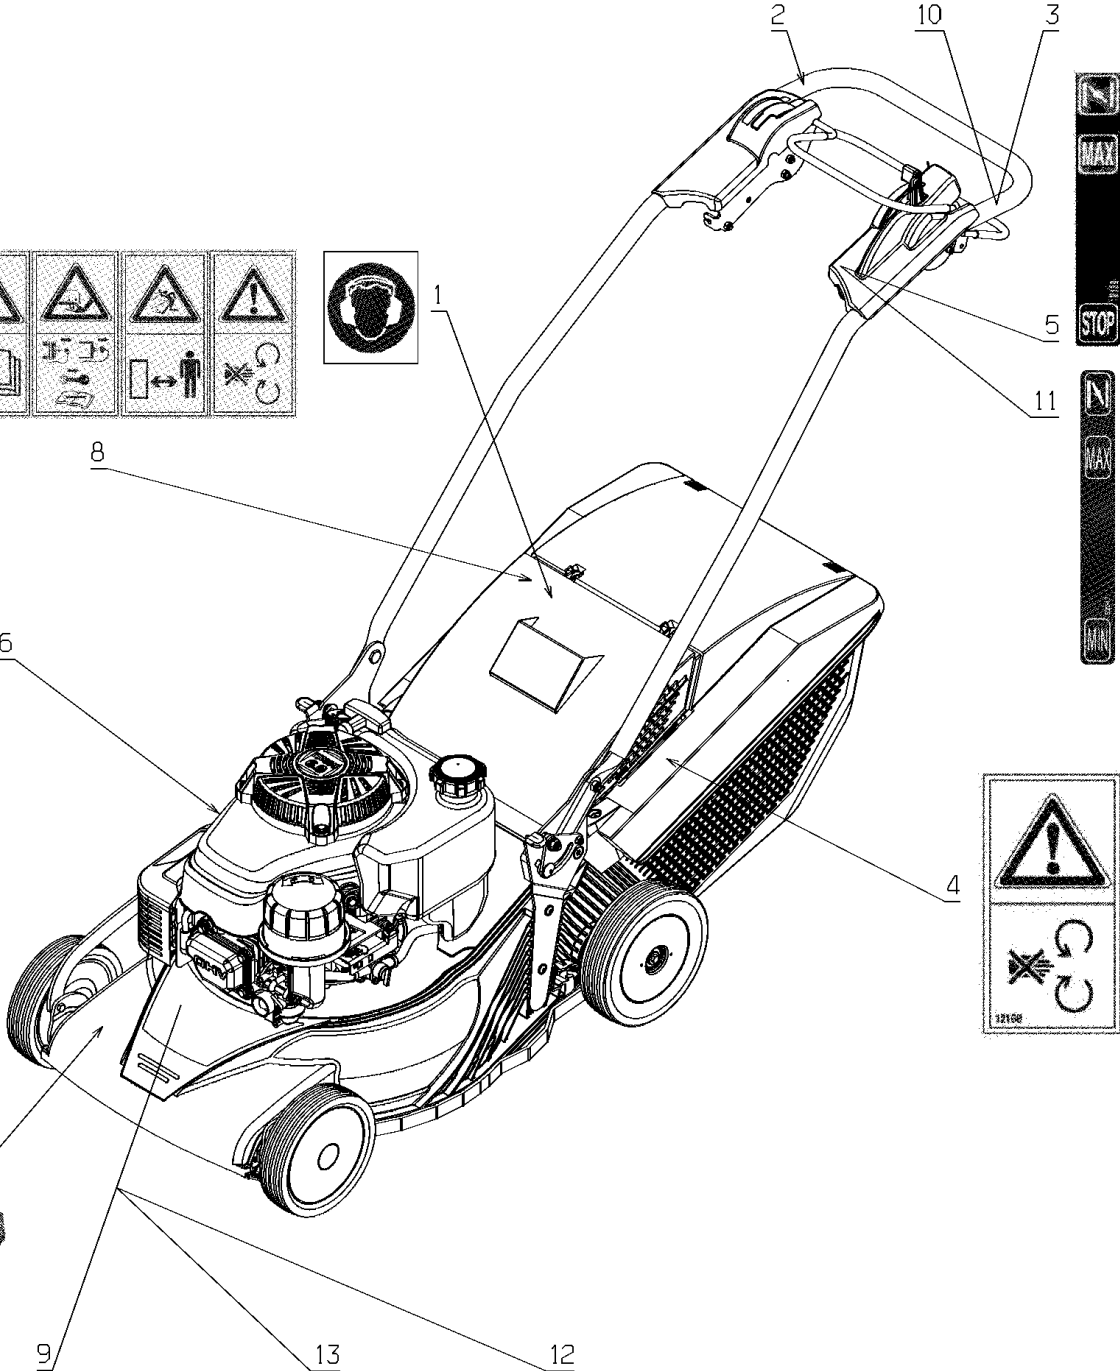

PL02114

PKCTM

PHCT

PHCS

10/2015

Number	Part Number	Name	Quantity
1	15119	CYLIND.HEAD GASKET	1,000
2	15138	CYLINDER HEAD	1,000
3	15139	COVER HEAD	1,000
4	15183	GASKET	1,000
5	15187	GASKET	1,000
6	15191	GASKET	1,000
7	15196	INLET VAVE	1,000
8	15197	EXHAUST VALVE	1,000
9	15198	WASHER	1,000
10	17138	HOUSING	1,000
11	17149	COVER	1,000
12	17233	SNIFTING VALVE	1,000
13	17549	SPRING	1,000
14	17626	CYLINDER	1,000
15	17739	CENTRING 10X12	1,000
16	17740	CENTRING 6X12	1,000
17	17770	BEARING 62/28	1,000
18	17779	GASKET	1,000
19	17781	GASKET 6X10X2.5	1,000
20	17782	GASKET 28X44X9	1,000
21	17913	SCREW 8X45	1,000
22	-	-	1,000
23	17944	SCREW 6X25	1,000
24	17947	SCREW 6X50	1,000
25	18023	SCREW 6X50	1,000
26	18035	COLLAR	1,000
27	18039	SCREW 5X10	1,000
28	18053	HOSE 12X16X49	1,000
29	18136	PELLET	1,000