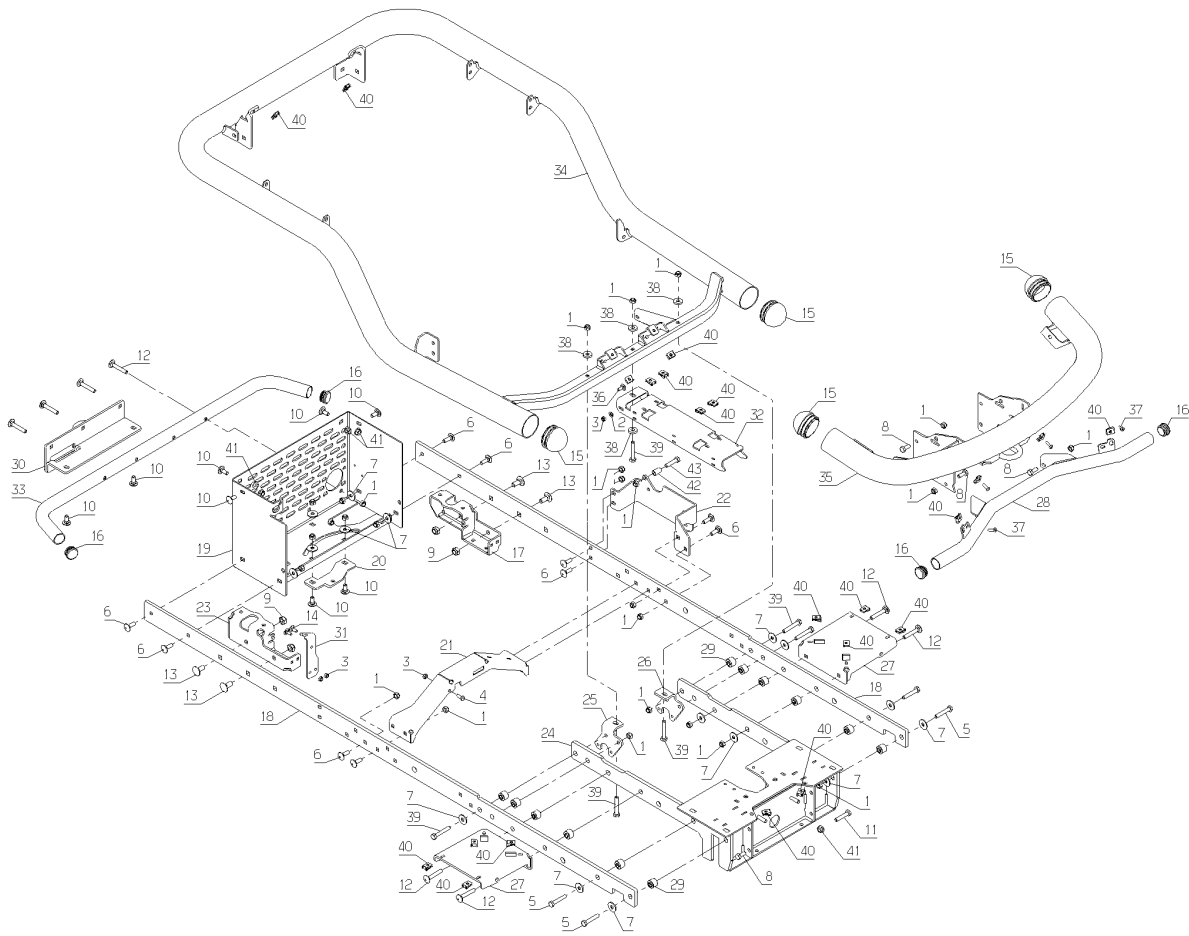

PL01346

04/2010

Number	Part Number	Name	Quantity
1	1557	NUT HM6	1,000
2	1559	RING TRUARC 10	1,000
3	71343	SPRING WASHER A8	1,000
4	2020	NUT HM8	1,000
5	71205	SCREW M8	1,000
6	71052	SPRING WASHER,DIN 1	1,000
7	71201	NUT M6	1,000
8	37997	SCREW HM6-16 8.8	1,000
9	5347	SCREW 8X25	1,000
10	5454	THRUST BEARING 6006	1,000
11	5494	SCREW J M6-25	1,000
12	71413	SCREW HM 8-20	1,000
13	7341	FLAT WASHER 10,3X49	1,000
14	9017	NUT HM10	1,000
15	9022	BALL BEARING 6002	1,000
16	20507	BOLT HM 6X20	1,000
17	20513	SCREW,DIN 933 H M 8	1,000
18	20633	HEX.SCREW 8X65	1,000
19	21256	CIRCLIP	1,000
20	21608	SCREW 6X16 DIN	1,000
21	22029	FLAT WASHER 6,5	1,000
22	24085	SPACER PIVOT	1,000
23	24684	TRUARC RING	1,000
24	25112	BALL BEARING,6202 S	1,000
25	25509	TENSIONING PULLEY	1,000
26	28070	SLEEVE 15/17/20	1,000
27	28234	KNUCKLE M8	1,000
28	28555	SLEEVE 12/14/15	1,000
29	29225	BRAKE SPRING	1,000
30	29544	TORSION SPRING	1,000
31	29925	MOVEMENT PLATE	1,000
32	30927	PULLEY 90	1,000
33	37622	SPRING	1,000
34	32300	GEARBOX K66	1,000
35	51397	HOSE	1,000
36	32309	BELT	1,000
37	32317	BRACKET	1,000
38	37231	ROD ORDERS FOOT CPL	1,000
39	32321	PEDALE STALK	1,000
40	32322	PEDALE FRONT	1,000
41	32455	STALK	1,000