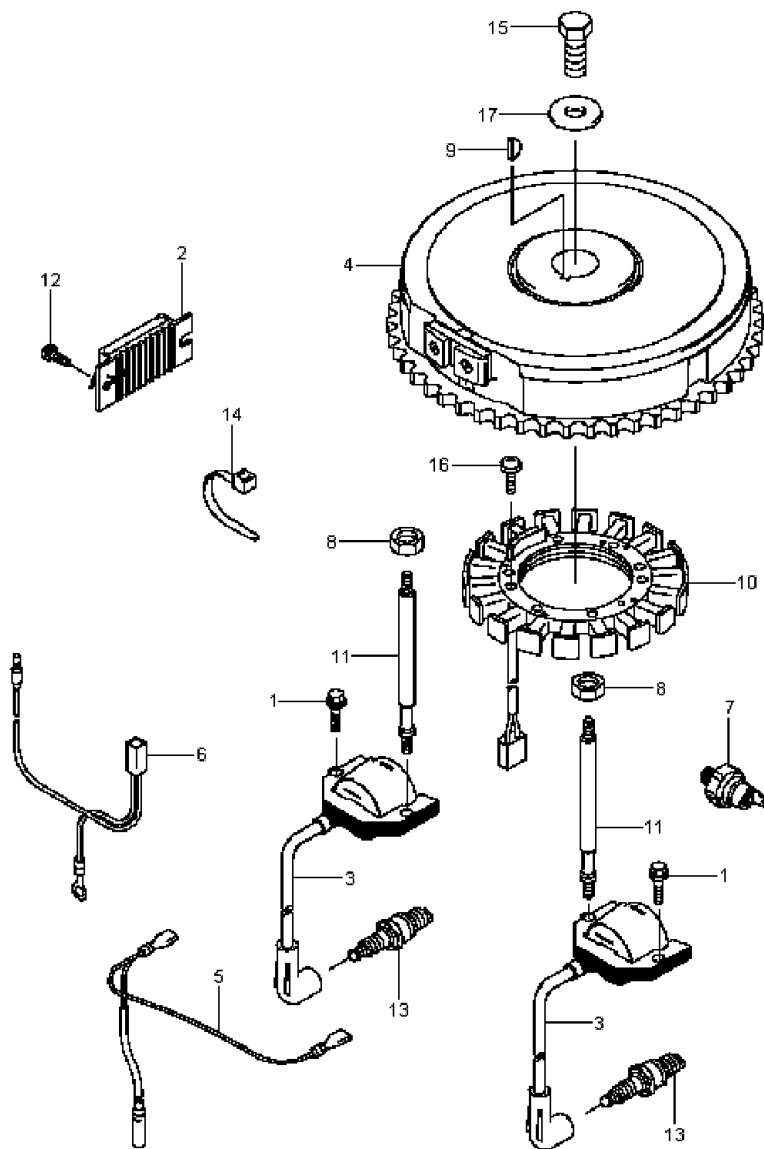

Number	Part Number	Name	Quantity
1	15276	SCREW 6X20	1,000
2	18182	VOLTAGE REGULATOR	1,000
3	18264	COIL	1,000
4	18296	VOLANT MOTEUR	1,000
5	18192	WIRE HARNESS	1,000
6	18297	FAISCEAU	1,000
7	18298	INTERRUPTEUR	1,000
8	18193	NUT	1,000
9	18209	KEY	1,000
10	18314	ALTERNATEUR	1,000
11	18321	TIGE FILETEE	1,000
12	15604	SCREW	1,000
13	18116	SPARK PLUG	1,000
14	18329	COLLIER	1,000
15	18247	SCREW	1,000
16	18333	VIS	1,000
17	18260	WASHER	1,000

KAWASAKI FH541V

PL01649

01/2011