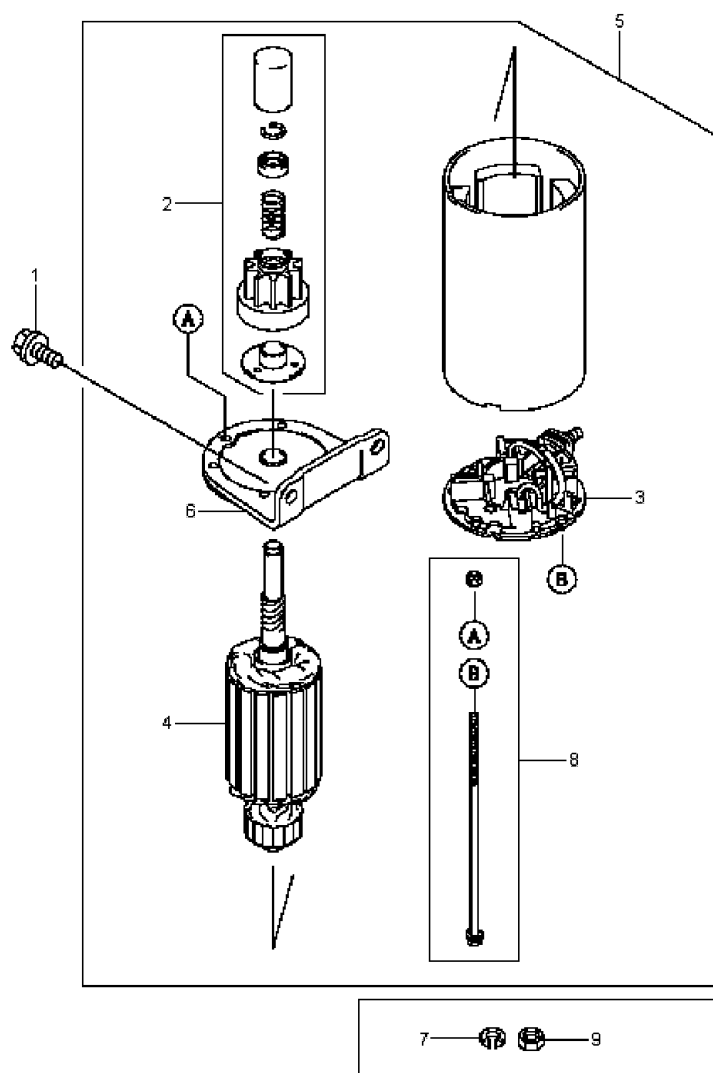

KAWASAKI FH541V

PL01645

01/2011

Number	Part Number	Name	Quantity
1	17862	SCREW	1,000
2	18127	GASKET	1,000
3	18130	GASKET	1,000
4	18131	GASKET	1,000
5	18132	GASKET	1,000
6	18154	FLOAT AXLE	1,000
7	18169	FLOAT CHAMBER	1,000
8	18170	GASKLAPPE	1,000
9	18171	VALVE FLOAT	1,000
10	18172	FLOAT	1,000
11	18173	CHOKE THROTTLE SHAF	1,000
12	18174	ACC.THROTTLE SHAFT	1,000
13	18195	RING	1,000
14	18208	CHOKE TUBE	1,000
15	18219	SCREW	1,000
16	18220	SCREW	1,000
17	18237	GASKET	1,000
18	18246	SPRING	1,000
19	18276	JOINT	1,000
20	18287	VIS DE RICHESSE	1,000
21	18288	INSULATEUR	1,000
22	18291	PAPILLON STARTER	1,000
23	18295	SOLENOIDE	1,000
24	18343	VIS	1,000
25	18346	GOUJON	1,000
26	18349	COLLECTEUR	1,000
27	18350	GICLEUR 100	1,000
28	18351	GICLEUR 98	1,000
29	18352	GICLEUR 96	1,000
30	18006	SPRING	1,000
31	18001	DICHTUNG	1,000
32	34353	CARBURATOR	1,000