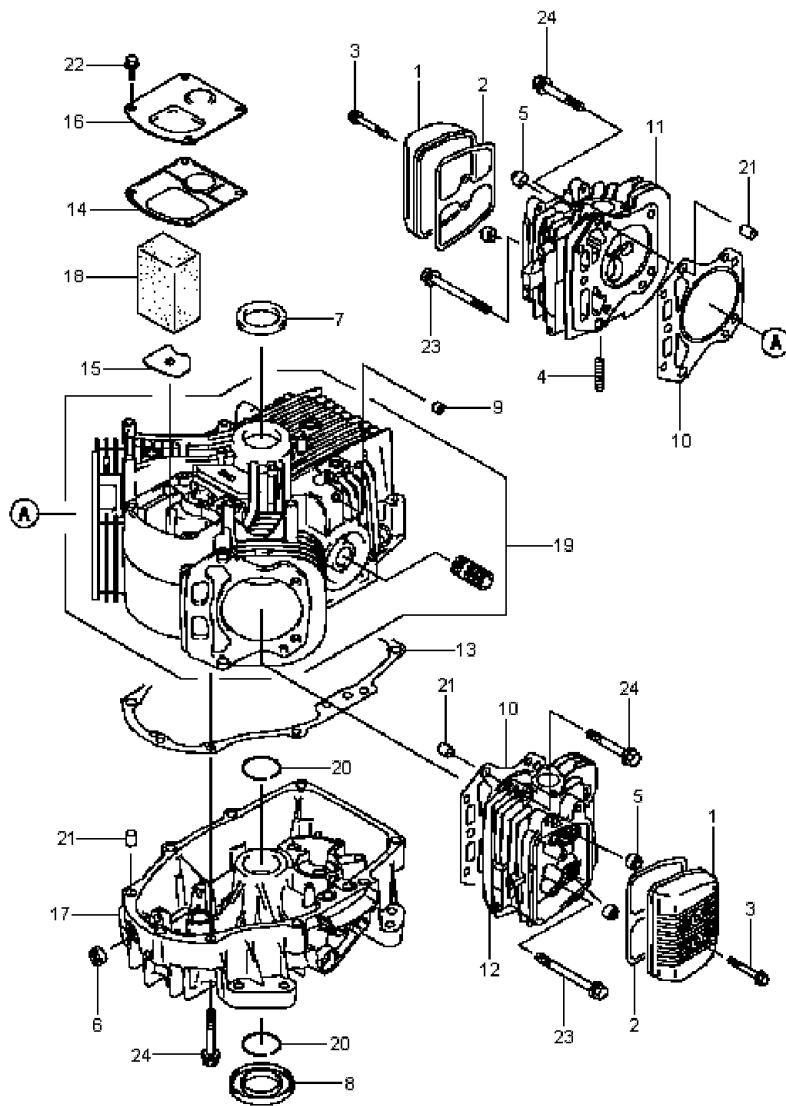

KAWASAKI FH541V

PL01639

01/2011

Number	Part Number	Name	Quantity
1	18279	PISTON	1,000
2	18140	PISTON PIN	1,000
3	18280	JEU DE SEGMENTS	1,000
4	18281	VILEBREQUIN	1,000
5	18283	BIELLE CPLTE	1,000
6	18324	JONC D'AXE	1,000
7	18331	VIS	1,000