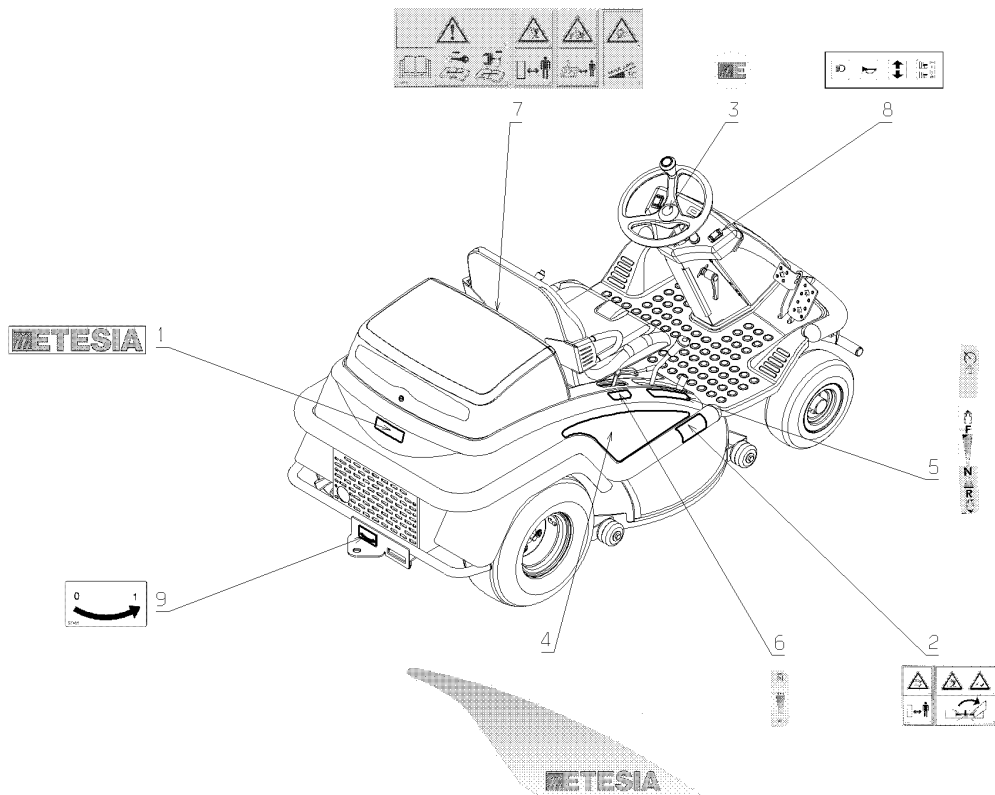

Number	Part Number	Name	Quantity
1	13089	ETIQ. TRAPPE FR.	1,000
2	36364	LEFT SIDE STICKER	1,000
3	36592	STICKER	1,000
4	36620	STICKER	1,000
5	36907	STICKER	1,000
6	37888	CONSOLE STICKER	1,000