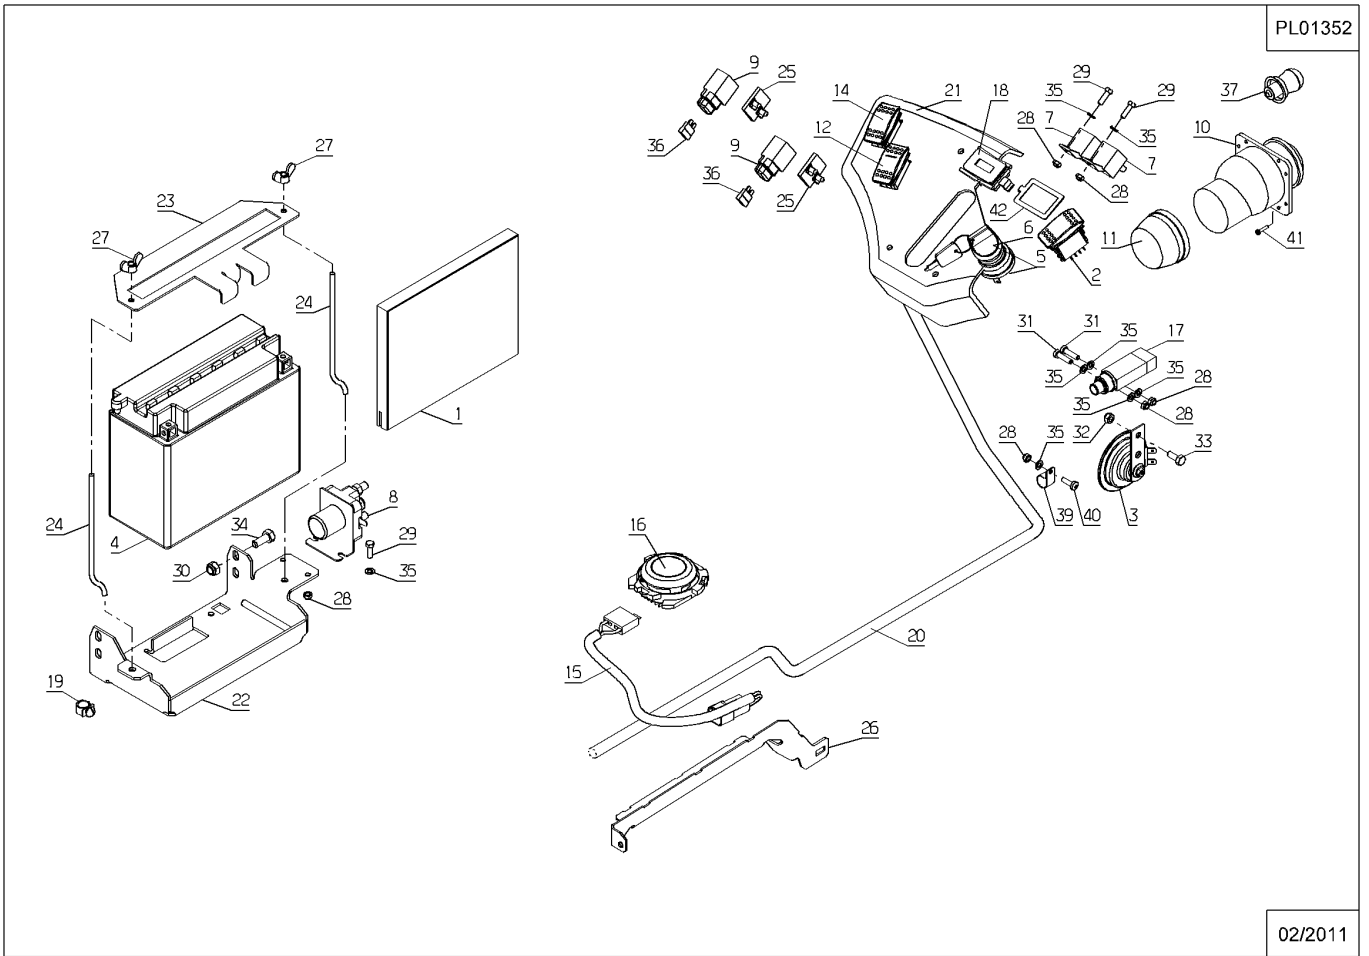

PL01352

02/2011

Number	Part Number	Name	Quantity
1	1559	RING TRUARC 10	1,000
2	37561	NUT	1,000
3	71343	SPRING WASHER A8	1,000
4	71205	SCREW M8	1,000
5	2235	WASHER A6.4	1,000
6	71201	NUT M6	1,000
7	5496	SCREW 6X20	1,000
8	5602	ANNEAU TRUARC	1,000
9	7335	WASHER	1,000
10	7035	FLAT WASHER	1,000
12	24609	SPRING	1,000
13	28555	SLEEVE 12/14/15	1,000
14	28296	SPACER	1,000
15	30418	COVER HINGE	1,000
16	30689	USER DETECT.PLATE	1,000
17	30690	SEAT SWITCH	1,000
18	30691	SEAT	1,000
19	30714	SEAT GUIDE LEFT	1,000
20	37079	SEAT GUIDE RIGHT	1,000
21	30718	SWITCH PLATE	1,000
22	31329	LOWER ROD	1,000
23	31330	UPPER ROD PLATE	1,000
24	32349	SEAT BRACKET	1,000
25	71114	ALUMINUM NAIL RIVET	1,000
26	35711	LATCH	1,000
27	35712	STALK	1,000
28	36186	STOP	1,000
29	36238	SEAT SPRING	1,000
30	36241	PLATE	1,000
31	36242	PLATE	1,000
32	36243	ARM	1,000
33	36247	ARM	1,000
34	36251	LEVER	1,000
35	36253	STALK	1,000
36	36254	LEVER AXLE	1,000
37	36256	LINKAGE	1,000
38	37264	ADJUST END	1,000
39	36260	SHAFT	1,000
40	36265	SPACER	1,000
41	36268	SHAFT	1,000
42	36269	BEARING	1,000