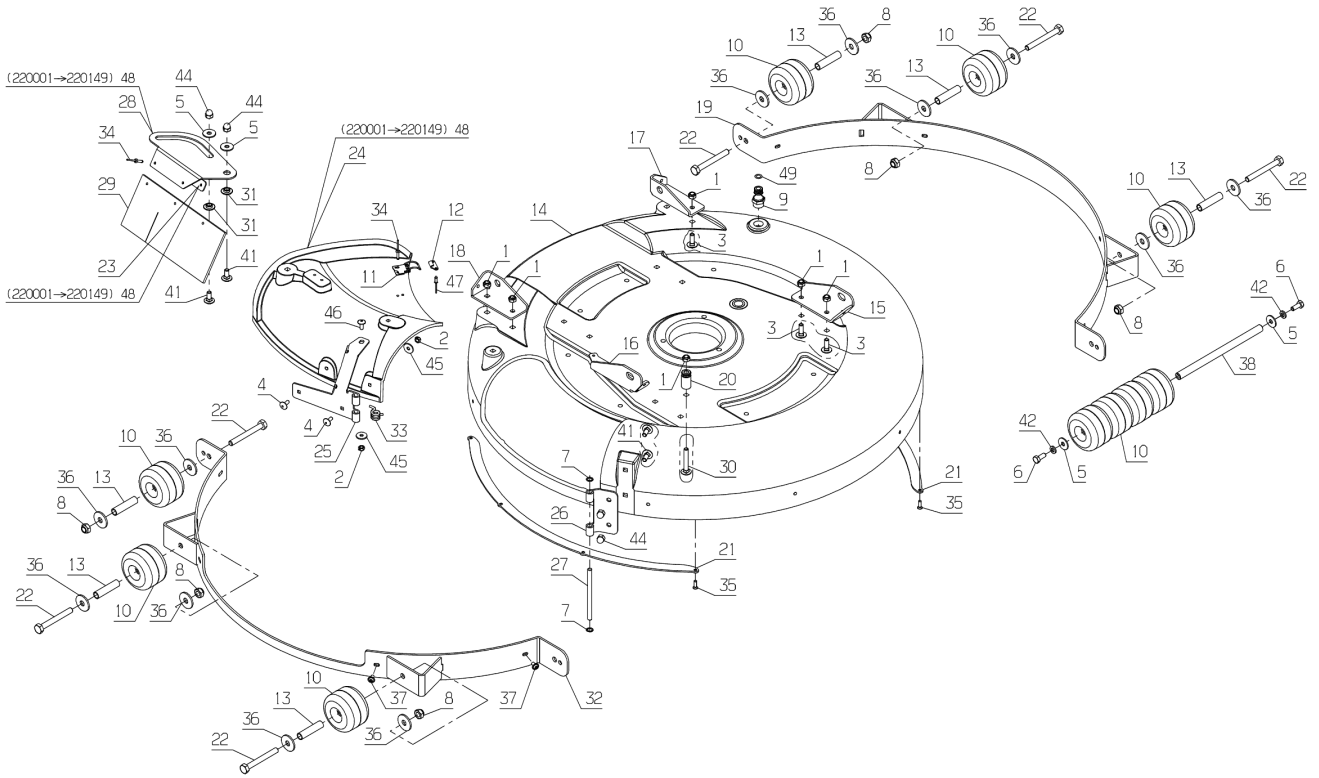

PL01340

11/2011

Number	Part Number	Name	Quantity
1	71205	SCREW M8	1,000
2	71052	SPRING WASHER,DIN 1	1,000
3	71201	NUT M6	1,000
4	7335	WASHER	1,000
5	9009	WASHER	1,000
6	9017	NUT HM10	1,000
7	20507	BOLT HM 6X20	1,000
8	20602	KEY 5X5X25	1,000
9	22031	SCREW 8X55	1,000
10	21553	BEARING 6305-2RS	1,000
11	21559	SCREW JM 10-25	1,000
12	21608	SCREW 6X16 DIN	1,000
13	25117	PLUG T. ARM	1,000
14	25124	TENSION SPRING	1,000
15	25126	BELT TIGHTENER ARM	1,000
16	26156	BELT TIGHTENER PULL	1,000
17	28070	SLEEVE 15/17/20	1,000
18	28078	CLUTCH STOP GUIDE	1,000
19	28411	BELT TIGH.YOKE	1,000
21	38391	BLADE BELT	1,000
22	37671	-> 54928	1,000
23	32315	BLADE SHAFT	1,000
24	32398	TENSIONNER ARM	1,000
25	32438	BEARING	1,000
26	32548	WASHER	1,000
27	35305	MULCHING BLADE	1,000
28	35323	BLADE CLUTCH STOP	1,000
29	35576	BLADE CLUTCH TG105	1,000
30	35748	BEARING PROTECTION	1,000
31	36044	PULLEY	1,000
32	36615	BUSH	1,000
33	71034	FLAT WASHER NFE 276	1,000
34	71036	DIN 471 14X1 EXT. C	1,000
35	71049	SPRING WASHER,DIN 1	1,000
36	37665	WASHER	1,000
37	71064	-> 71032	1,000
39	71110	HEXAGON SCREW,DIN 9	1,000
40	71242	HEX.SCREW HM10X35	1,000
41	9166	WASHER 15X24X2	1,000
42	71047	CIRCLIP DIN 471 15X	1,000
43	25112	BALL BEARING,6202 S	1,000