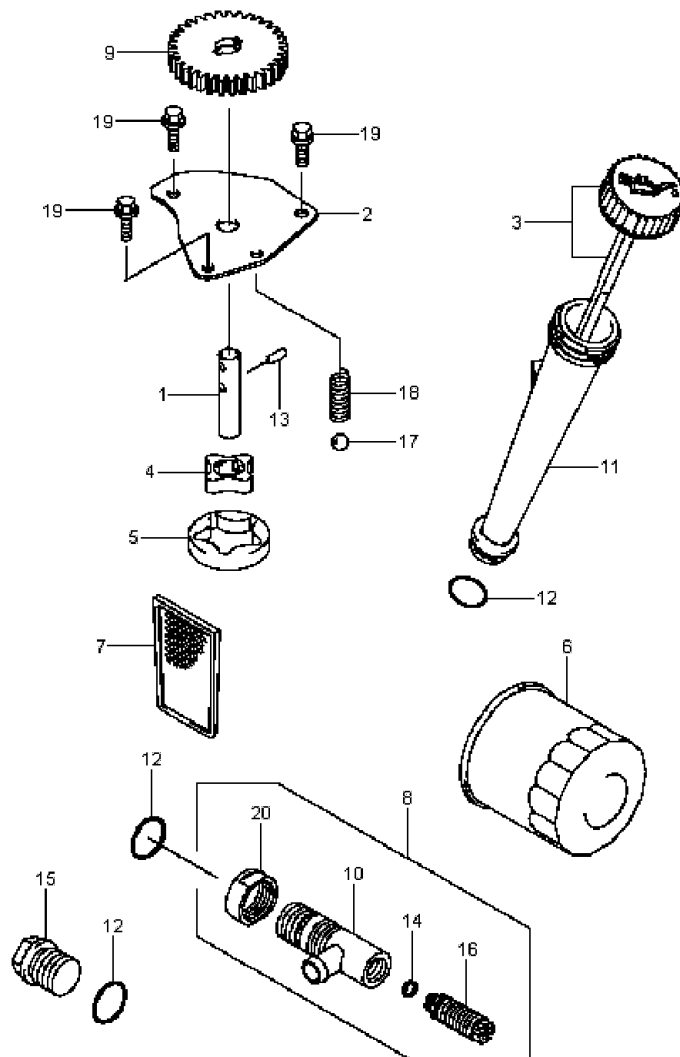

KAWASAKI FH541V

PL01641

01/2011

Number	Part Number	Name	Quantity
1	18133	INTAKE VALVE	1,000
2	18134	EXHAUST VALVE	1,000
3	18136	PELLET	1,000
4	18138	LIFTER ARM	1,000
5	18144	GUIDE	1,000
6	18145	GUIDE	1,000
7	18155	PUSH ROD	1,000
8	18159	PLATE	1,000
9	18162	PLATE GOVERNOR	1,000
10	18224	SNAP RING	1,000
11	18239	STEEL BALL	1,000
12	18241	SPRING	1,000
13	18252	STUD	1,000
14	18259	WASHER	1,000
15	18135	WASHER	1,000
16	18137	ROCKER ARM	1,000
17	18301	COUSSINET	1,000
18	17762	VALVE SPRING	1,000
19	18310	CAMSHAFT COMPLETE	1,000
20	17941	SCREW	1,000
21	17765	GUIDE NUT	1,000