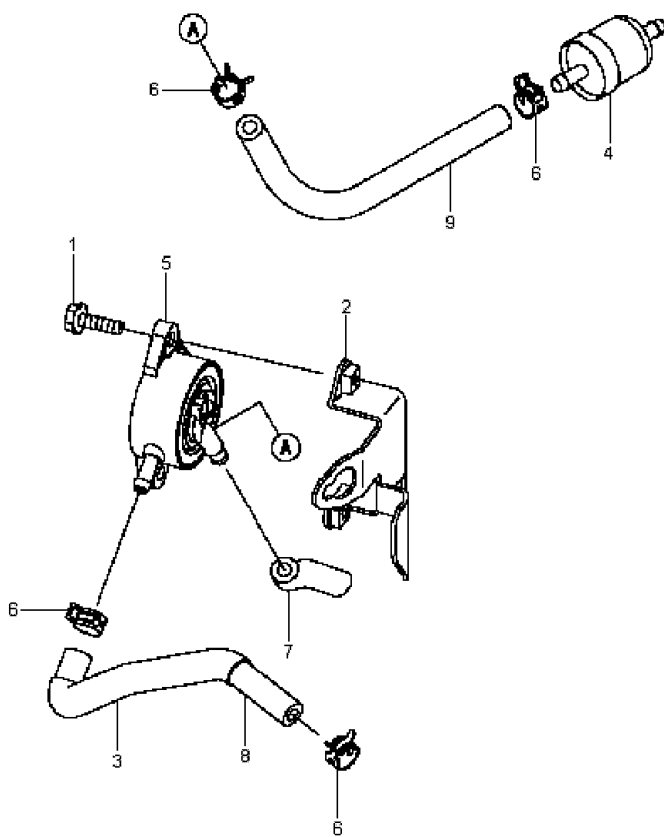

KAWASAKI FH541V

PL01643

01/2011

Number	Part Number	Name	Quantity
1	15848	SPRING WASHER	1,000
2	18126	EXHAUST GASKET	1,000
3	18222	NUT	1,000
4	18271	CORPS DE FILTRE	1,000
5	18272	COUVERCLE FILTRE	1,000
6	18273	SUPPORT	1,000
7	18299	CROCHET	1,000
8	18318	CHARNIERE CLIP	1,000
9	18332	VIS	1,000
10	18335	CONDUITE AIR	1,000
11	18339	ECROU	1,000
12	18342	ECROU	1,000
13	18347	VIS	1,000
14	34350	AIR FILTER	1,000
15	34351	PRE AIRFILTER	1,000
16	34352	AIR FILTER CPLT	1,000