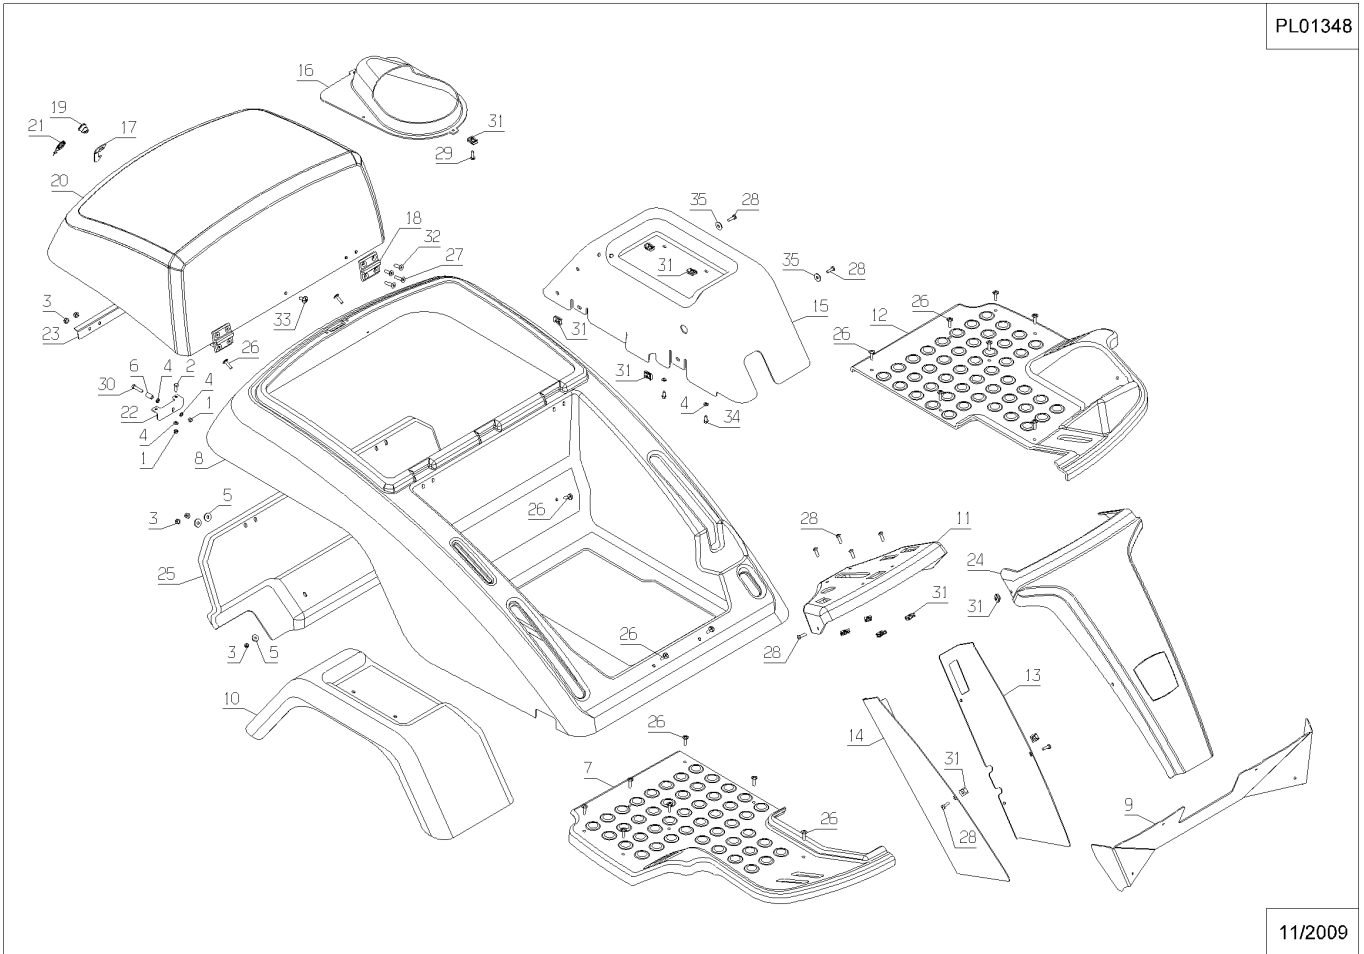

PL01348

11/2009

Number	Part Number	Name	Quantity
1	1559	RING TRUARC 10	1,000
2	71205	SCREW M8	1,000
3	71201	NUT M6	1,000
4	7035	FLAT WASHER	1,000
5	7335	WASHER	1,000
6	71157	NUT AUTOFR.HM12	1,000
7	9061	BOLT 8X30	1,000
8	21608	SCREW 6X16 DIN	1,000
9	21687	HEXAGON SCREW,DIN 9	1,000
10	22065	WASHER 25X8,5X3	1,000
11	25419	RATCHET	1,000
12	25421	GRIP	1,000
13	25422	RATCHET PULL-BACK S	1,000
14	25429	PARKING BRAKE RELEA	1,000
15	25711	STRAP	1,000
16	28040	CUTTING HEIGHT STOP	1,000
17	37178	KNUCKLE M12	1,000
18	28555	SLEEVE 12/14/15	1,000
19	32305	CONNECTING ROD	1,000
20	32310	BRACKET	1,000
21	32364	BRACKET	1,000
22	32374	BRACKET	1,000
23	32386	BRACKET	1,000
24	32393	CUT.HEIG.STEER.ASSY	1,000
25	32472	ARM FRONT	1,000
26	32492	ARM	1,000
27	32493	SHAFT	1,000
28	32504	SHAFT	1,000
29	32506	PLATE	1,000
30	35160	STEERING ROD	1,000
31	36333	ARM	1,000
32	36334	ARM	1,000
33	36342	LINGAGE	1,000
34	36359	LINKAGE	1,000
35	36360	BEARING 18/20/12	1,000
36	36494	BRACKET	1,000
37	36495	BRACKET	1,000
38	71005	SAFETY PIN,DIN 1102	1,000
39	71034	FLAT WASHER NFE 276	1,000
40	71075	WASHER	1,000
41	37997	SCREW HM6-16 8.8	1,000