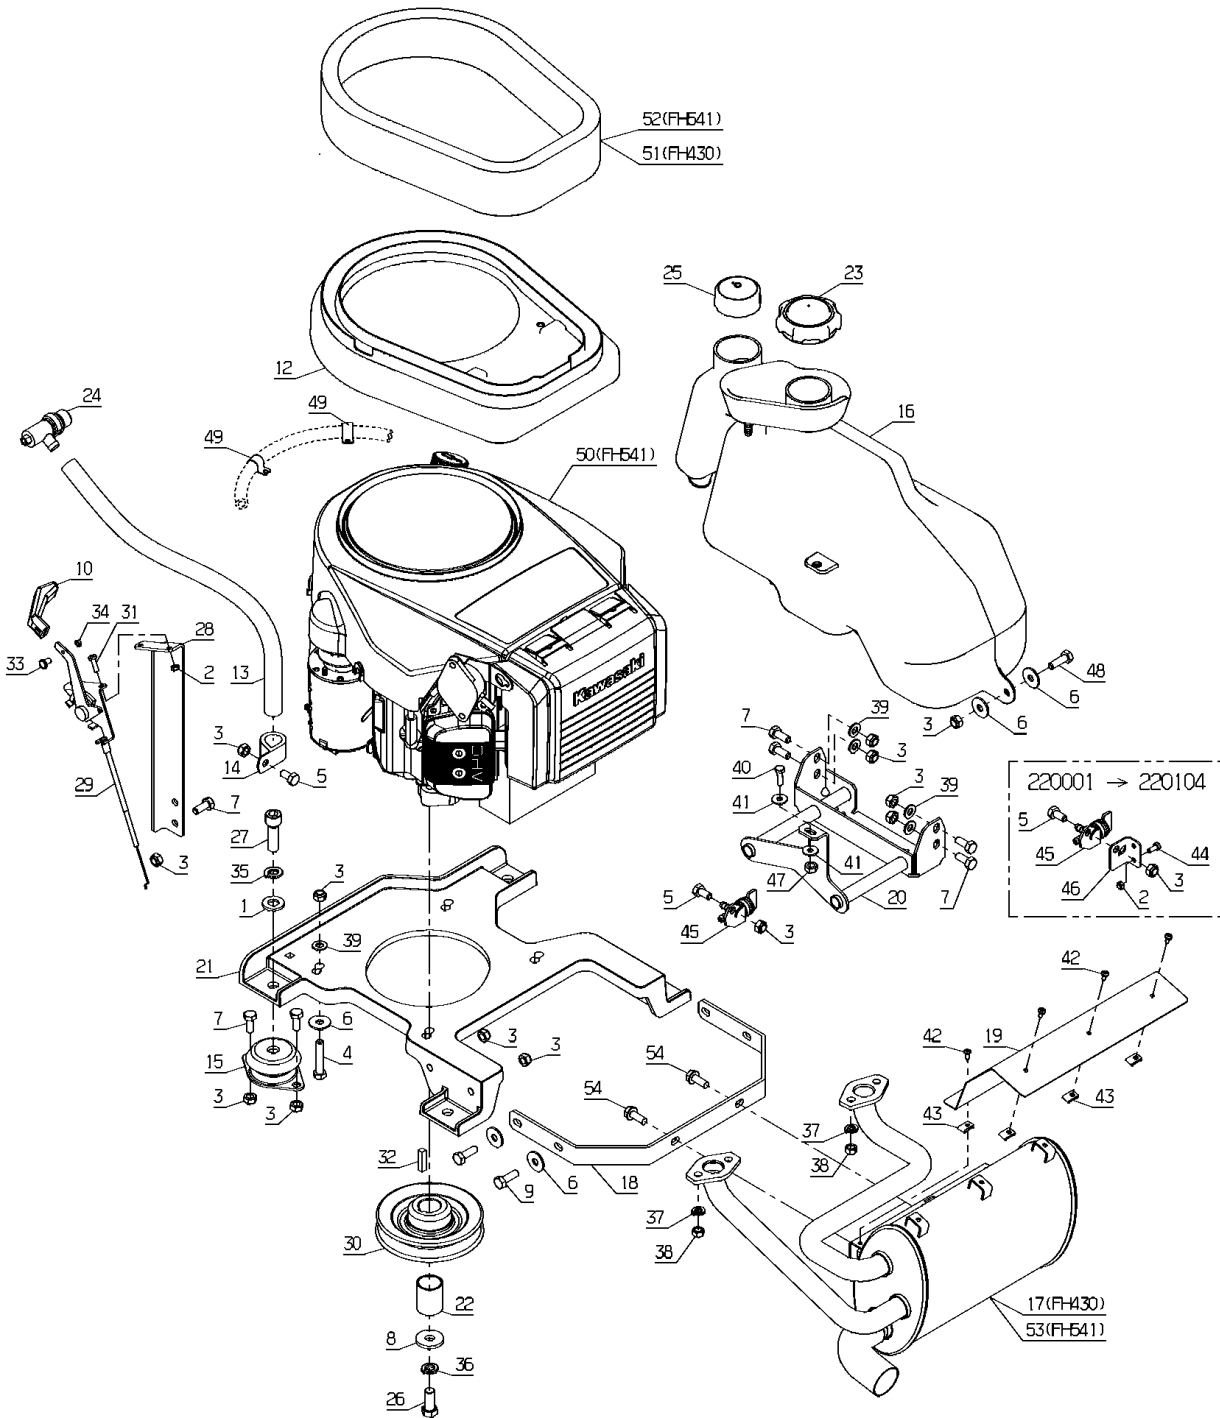

PL01351

02/2013

Number	Part Number	Name	Quantity
1	28015	BATTERY HEAT PROTEC	1,000
2	52494	SWITCH	1,000
3	28209	ALARM	1,000
4	52101	BATTERY	1,000
5	28384	KEY CONTACTOR	1,000
6	28388	SET OF 2 KEY	1,000
7	28392	WATERPROOF RELAY	1,000
8	16604	RELAY STARTER KIT	1,000
9	28582	PLUG FUSE HOLDER	1,000
10	28689	LIGHT	1,000
11	28743	REAR CAP	1,000
12	52497	SWITCH ON/OFF LIGHT	1,000
14	52495	SWITCH ON/OFF/ON	1,000
15	30688	SEAT WIRING	1,000
16	30690	SEAT SWITCH	1,000
17	31405	SWITCH	1,000
18	51640	HOUR COUNTER	1,000
19	32219	KLAMP 12X2	1,000
20	35273	ELECTRICAL WIRING	1,000
21	36417	-> 52515	1,000
22	35582	BATTERY BRACKET	1,000
23	35626	BATTERY FIX.PLATE	1,000
24	35811	STALK	1,000
25	36239	BRACKET	1,000
26	36761	FUNNEL	1,000
27	1504	WING NUT	1,000
28	37561	NUT	1,000
29	2009	BOLT M5X16	1,000
30	71205	SCREW M8	1,000
31	5071	BOLT HM 5X20	1,000
32	71201	NUT M6	1,000
33	37997	SCREW HM6-16 8.8	1,000
34	71413	SCREW HM 8-20	1,000
35	20564	WASHER 5,5	1,000
36	25824	FUSE 20A 12V	1,000
37	28744	BULB	1,000
39	37184	COLLAR DIA.14	1,000
40	37996	SCREW HM5-16 8.8	1,000
41	71197	SCREW CBH2.9-13ST,C	1,000
42	38459	TACHO.ANTIPARASITIC	1,000