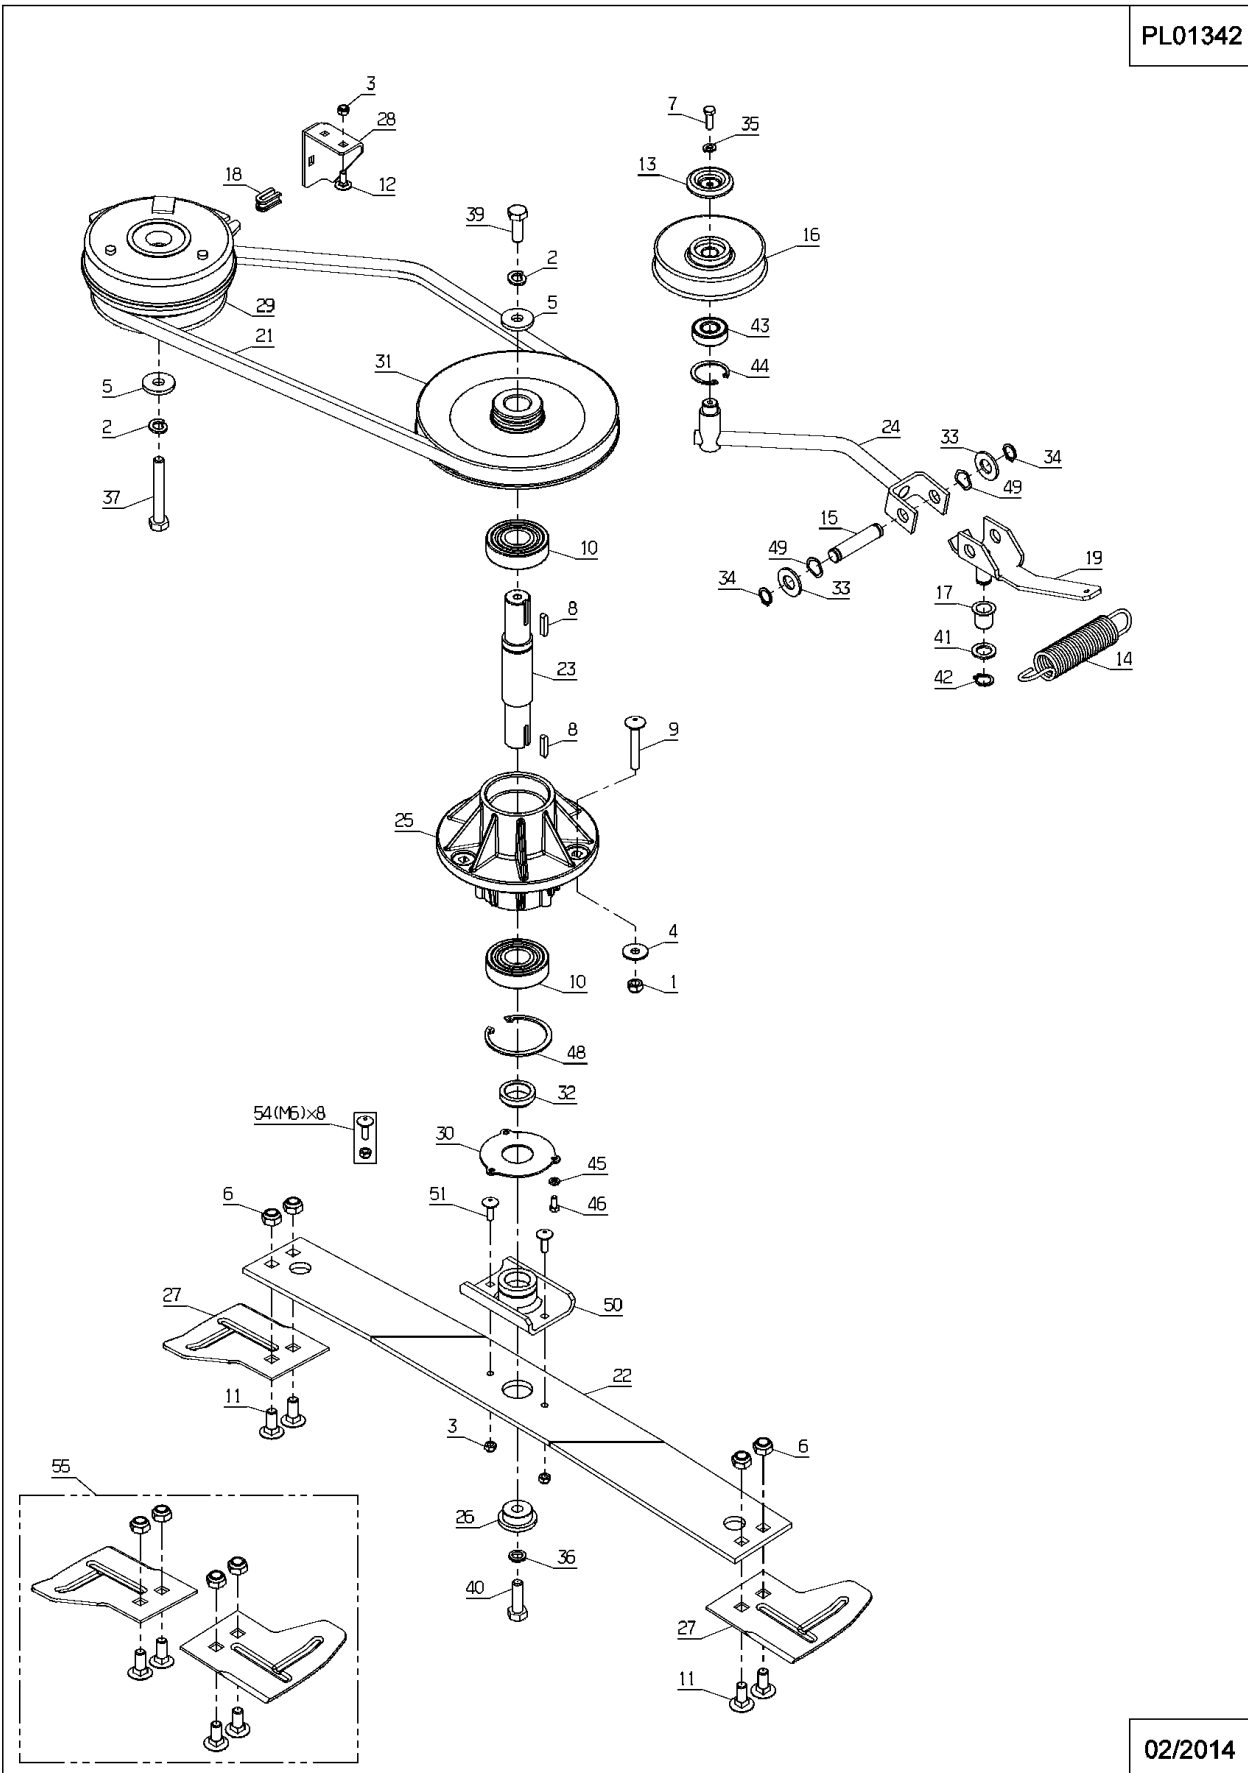

PL01342

02/2014

Number	Part Number	Name	Quantity
1	1513	CIRCLIP 15	1,000
2	71205	SCREW M8	1,000
3	2235	WASHER A6.4	1,000
4	71201	NUT M6	1,000
5	37997	SCREW HM6-16 8.8	1,000
6	71413	SCREW HM 8-20	1,000
7	7335	WASHER	1,000
8	9017	NUT HM10	1,000
10	22456	SCREW HM 6X40	1,000
11	25176	WHEEL CAP	1,000
12	28765	FRONT WHEEL 13"	1,000
13	28766	-> 38813	1,000
14	28767	-> 28733	1,000
15	29900	STEERING WHEEL	1,000
16	29978	STEERING WHEEL CAP	1,000
17	32368	RIGHT STUB AXLE	1,000
18	32371	LEFT STUB AXLE	1,000
19	32406	BUSH	1,000
20	32407	COUPLING	1,000
21	32408	BUSH	1,000
22	32409	BUSH	1,000
23	32435	-> 51529	1,000
24	32498	-> 55357	1,000
25	32499	AGRARIAN TYRE 13"	1,000
26	35261	FRONT AXLE	1,000
27	35412	BEARING 20/26/30	1,000
28	35578	CONSOLE	1,000
29	35777	-> 55356	1,000
30	35812	BRACKET	1,000
31	35905	PLATE	1,000
32	35907	REAR CONSOLE COVER	1,000
33	36206	GRIP	1,000
34	36237	SPACER	1,000
35	32375	STEERING COLUMN	1,000
37	37996	SCREW HM5-16 8.8	1,000
39	71199	SCREW HM8X90	1,000
40	71210	SCREW HM10-60,8.8	1,000
41	71238	WASHER A10,2	1,000
42	71274	WASHER B8.4	1,000
43	71343	SPRING WASHER A8	1,000
44	71389	SPIRAL PIN 8X30	1,000