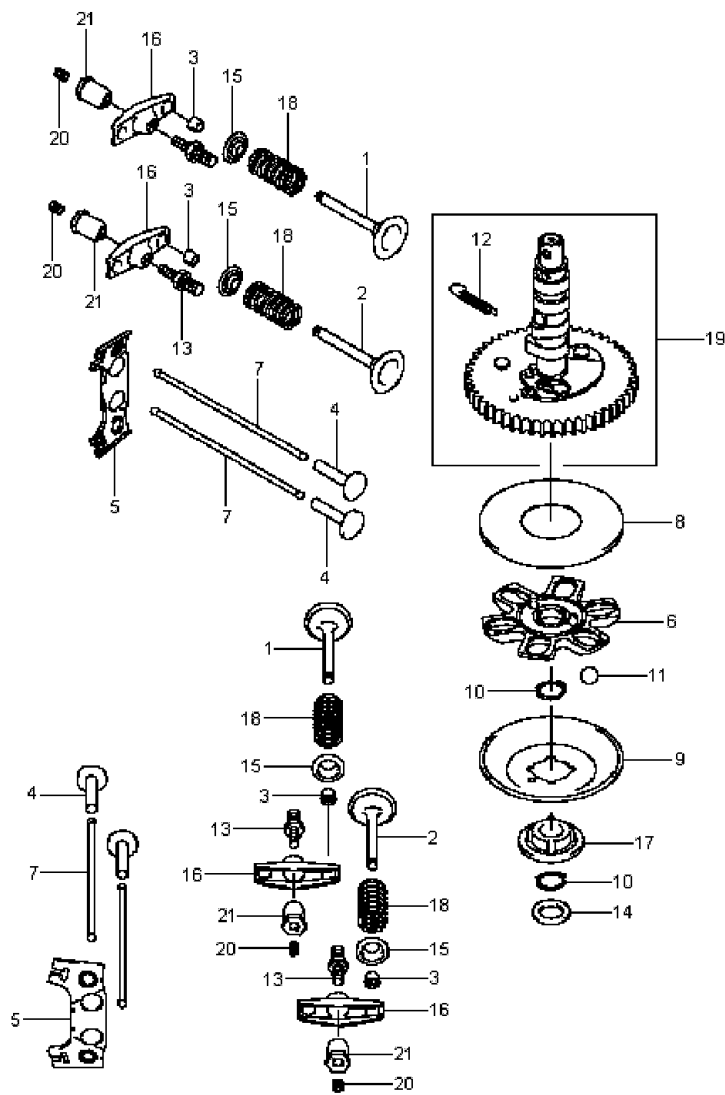

KAWASAKI FH541V

PL01642

01/2011

Number	Part Number	Name	Quantity
1	15276	SCREW 6X20	1,000
2	18190	PUMP BARCKET	1,000
3	18302	BAGUE	1,000
4	18199	FILTER	1,000
5	18200	PUMP	1,000
6	18253	CLAMP	1,000
7	18256	HOSE	1,000
8	18336	DURIT L.170	1,000
9	18337	DURIT L.160	1,000