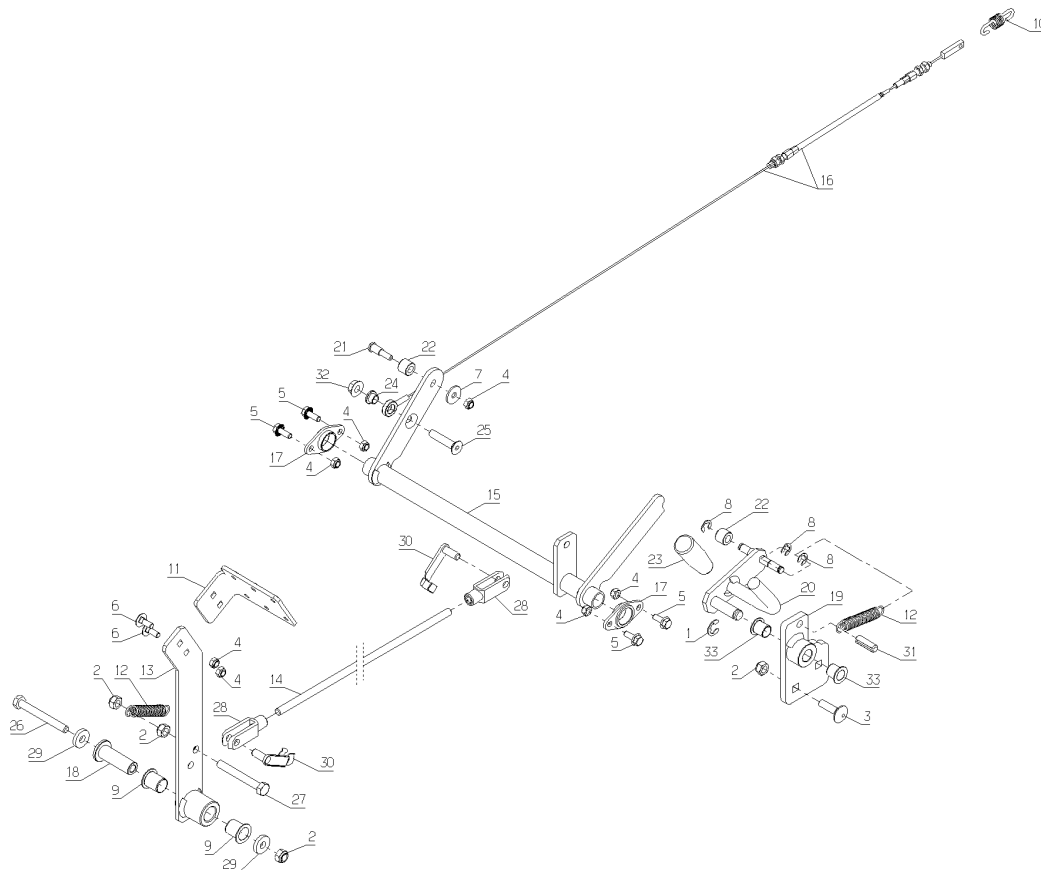

PL01345

04/2010

Number	Part Number	Name	Quantity
1	71205	SCREW M8	1,000
2	2235	WASHER A6.4	1,000
3	71201	NUT M6	1,000
4	37997	SCREW HM6-16 8.8	1,000
5	5340	HEXAGON SCREW,DIN 9	1,000
6	5347	SCREW 8X25	1,000
7	7035	FLAT WASHER	1,000
8	71413	SCREW HM 8-20	1,000
9	9017	NUT HM10	1,000
10	9071	SCREW M8X20	1,000
11	21114	BOLT 8X40	1,000
12	21513	BOLT M8X50	1,000
13	21559	SCREW JM 10-25	1,000
14	21608	SCREW 6X16 DIN	1,000
15	28056	TUBE CAP 60	1,000
16	29647	CAP DIA.30	1,000
17	32327	BRACKET	1,000
18	32358	GIRDER	1,000
19	32360	REAR REINFORCEMENT	1,000
20	32379	REINFORCEMENT	1,000
21	32511	CROSSPIECE BRACKET	1,000
22	32547	BRACKET	1,000
23	35279	BRACKET	1,000
24	35326	FRAME	1,000
25	35342	BRACKET	1,000
26	35343	BRACKET	1,000
27	35607	BRACKET	1,000
28	35697	DASHPOT	1,000
29	35973	SPACER	1,000
30	35989	TOWING BAR	1,000
31	36037	PLATE	1,000
32	36077	BRACKET	1,000
33	36352	REAR TUBE	1,000
34	36424	REAR FRAME GREEN	1,000
35	36427	FRONT FRAME GREEN	1,000
36	71069	BOLT DIN 603	1,000
37	37996	SCREW HM5-16 8.8	1,000
38	71126	FLAT WASHER,DIN 734	1,000
39	71223	SCREW M8X50	1,000
40	71403	NUT	1,000
42	42019	BUSH 12X8,2X19	1,000