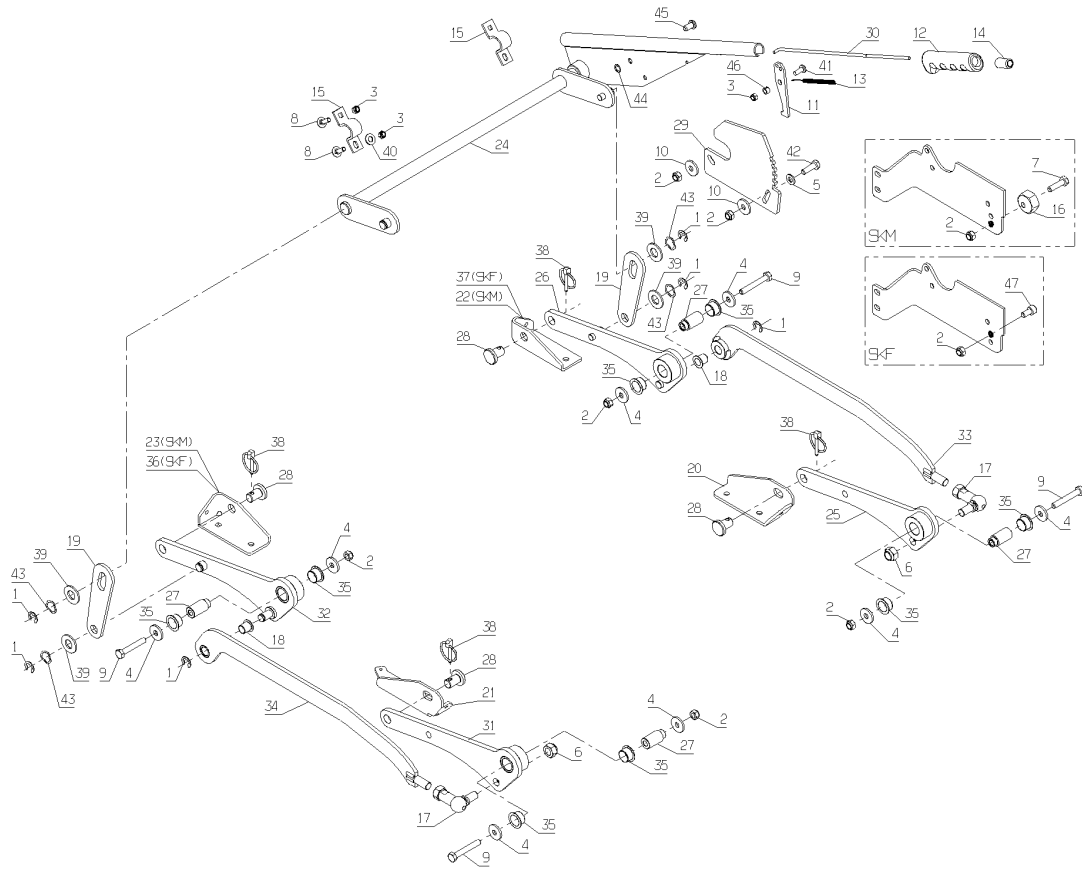

Number	Part Number	Name	Quantity
1	1560	FLAT WASHER 13X25X3	1,000
2	37561	NUT	1,000
3	71205	SCREW M8	1,000
4	5340	HEXAGON SCREW,DIN 9	1,000
5	6169	SCREW HM8X16	1,000
6	7035	FLAT WASHER	1,000
7	71413	SCREW HM 8-20	1,000
8	9009	WASHER	1,000
9	9056	BOLT 8X25	1,000
10	28177	GAS GRIP	1,000
12	28581	FOAM SUPPORT KAWA	1,000
13	28703	HOSE HG 710	1,000
14	30165	CLAMP DIA.20	1,000
15	50911	ENGINE SUSPENS. PIN	1,000
16	32390	TANK	1,000
17	32544	MUFFLER	1,000
18	35447	BRACKET	1,000
19	35451	HOT PROTECTION	1,000
20	35612	TANK BRACKET	1,000
21	35706	MOTOR BRACKET	1,000
22	35807	BUSH	1,000
23	35904	PLUG	1,000
24	36026	COCK	1,000
25	36382	PLUG 175	1,000
26	36477	SCREW 7/16"-1"	1,000
27	36481	SCREW M12/40,8.8	1,000
28	36539	BRACKET	1,000
29	36605	THROTTLE CABLE	1,000
30	37214	ENGINE PULLEY	1,000
31	36823	SCREW RL M5-20	1,000
32	71007	B-SHAPE KEY 6.35X6.	1,000
33	71224	GAS GRIP SCREW 8-32	1,000
34	71225	GAS GRIP NUT 8-32"	1,000
35	71325	SPRING WASHER A12	1,000
36	71159	WASHER 7/16"	1,000
37	15848	SPRING WASHER	1,000
38	15849	HEX NUT	1,000
39	7335	WASHER	1,000
40	20507	BOLT HM 6X20	1,000
41	21270	WASHER 6,4	1,000
42	71111	TAPPING SCREW,DIN 7	1,000