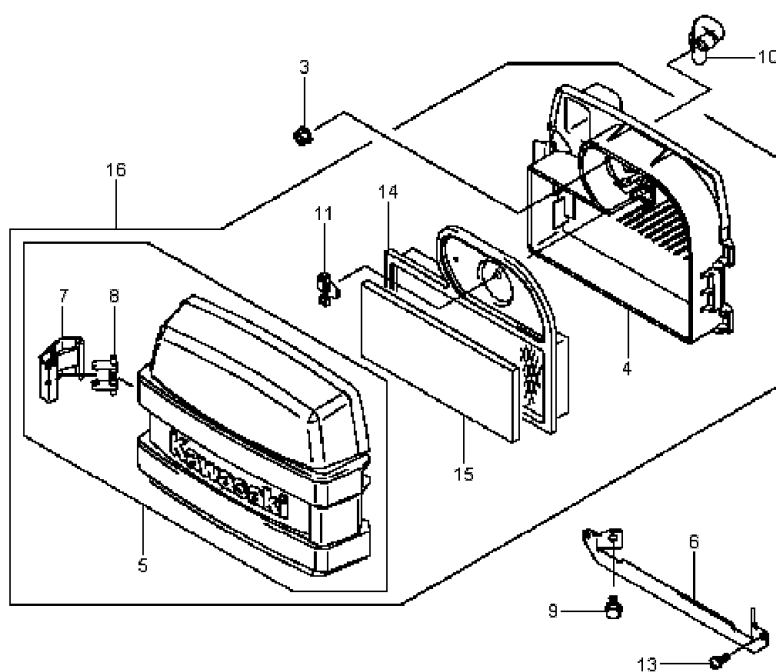

KAWASAKI FH541V

PL01644

01/2011

Number	Part Number	Name	Quantity
1	18148	SCREW	1,000
2	18282	ENS. ENGRENAGE	1,000
3	18292	CHARBON BALAI	1,000
4	18293	ROTOR	1,000
5	18184	STARTER	1,000
6	18300	SUPPORT	1,000
7	18348	RONDELLE	1,000
8	18330	VIS	1,000
9	18341	ECROU	1,000