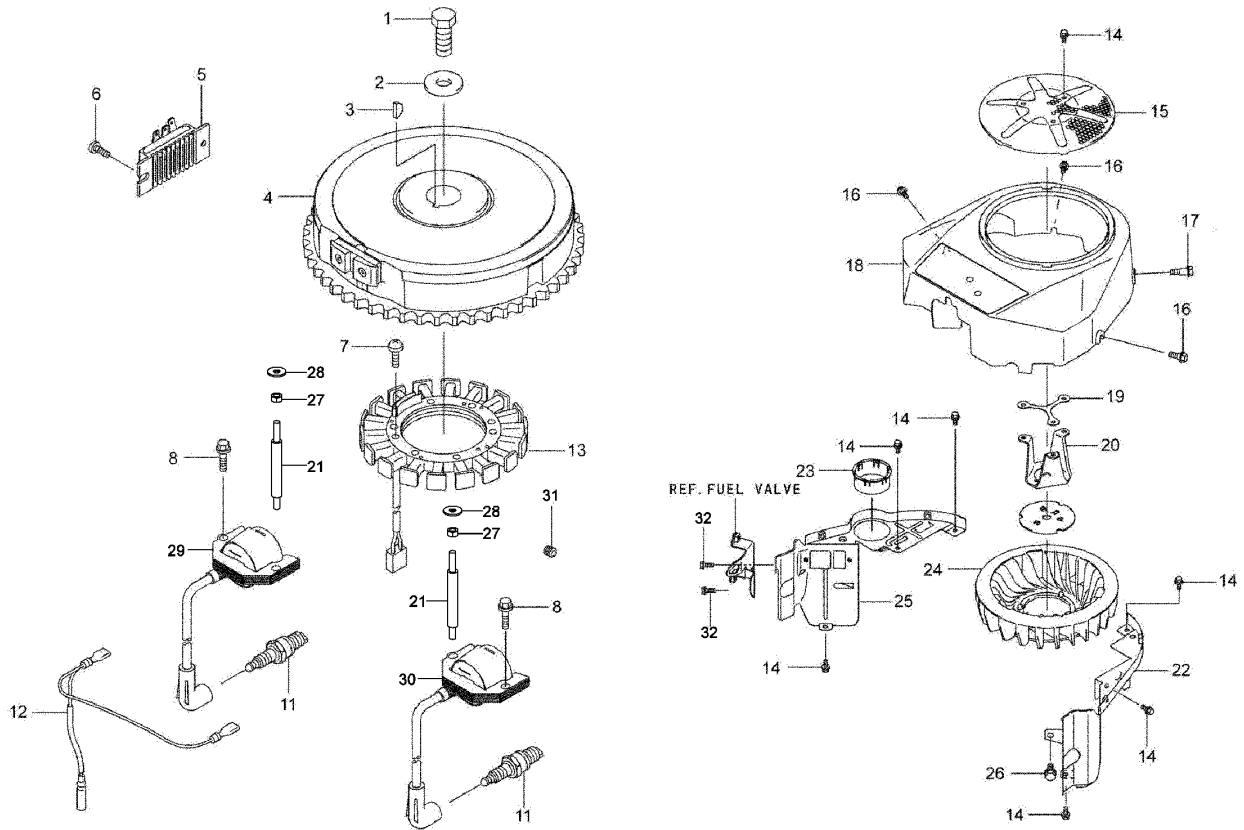

KAWASAKI
FH430V

479.01

11/2011

Number	Part Number	Name	Quantity
1	18123	CYLINDER HEAD COVER	1,000
2	18125	GASKET	1,000
3	18147	SCREW	1,000
4	18180	STUD	1,000
5	18228	OIL SEAL 6X11X10,2	1,000
6	15429	GASKET 8X14X5	1,000
7	18230	OIL SEAL 35X48X8	1,000
8	18231	OIL SEAL 35X62X8	1,000
9	15471	PLUG	1,000
10	18268	JOINT DE CULASSE	1,000
11	18269	CULASSE 1	1,000
12	18270	CULASSE 2	1,000
13	18274	JOINT CARTER	1,000
14	18275	JOINT	1,000
15	18284	PLAQUE	1,000
16	18286	COUVERCLE	1,000
17	18303	CARTER INFERIEUR	1,000
18	18308	RENIFLARD	1,000
19	18311	CARTER MOTEUR	1,000
20	18325	JONC D'AXE	1,000
21	18226	PIN	1,000
22	18332	VIS	1,000
23	18150	SCREW	1,000
24	18355	VIS	1,000