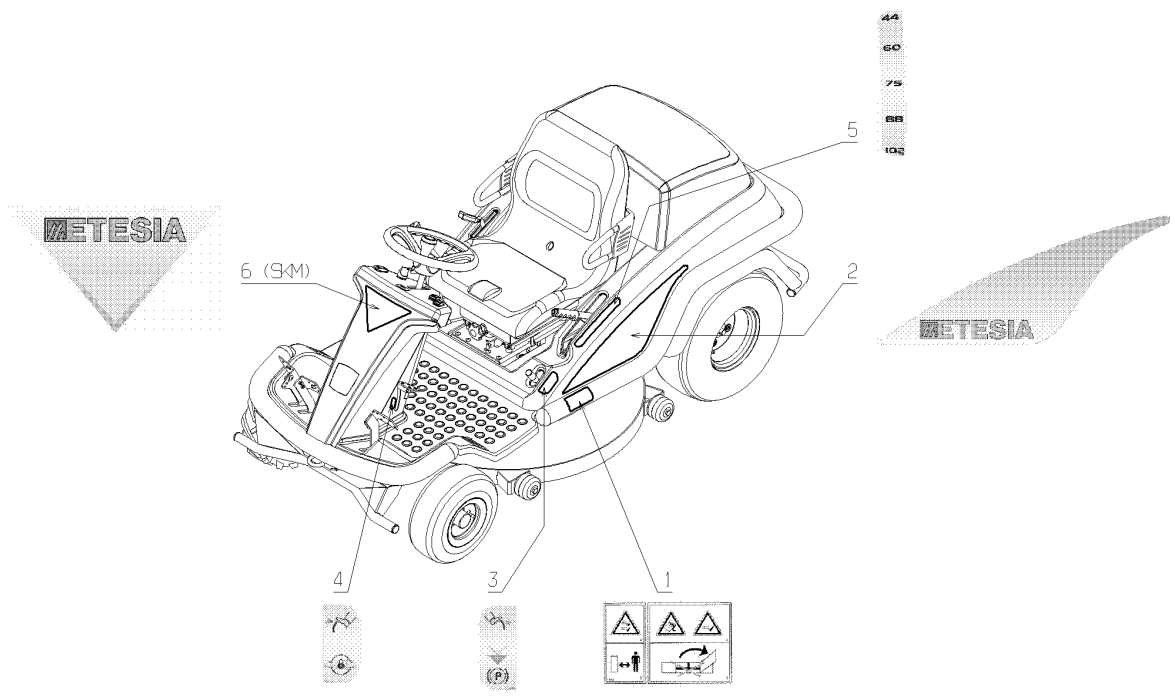

PL01573

05/2010

Number	Part Number	Name	Quantity
1	18225	RING SNAP	1,000
2	18140	PISTON PIN	1,000
3	17743	RING SET	1,000
4	18141	PISTON RINGS SET0,5	1,000
5	18139	PISTON	1,000
6	18142	PISTON 0,5	1,000
7	18156	CONNEC.ROD ASSY	1,000
8	17978	SCREW	1,000
9	18143	CRANKSHAFT	1,000
10	18117	CYL.HEAD GASKET	1,000
11	18118	CYLINDER HEAD 1	1,000
12	18119	CYLINDER HEAD 2	1,000
13	18123	CYLINDER HEAD COVER	1,000
14	18125	GASKET	1,000
15	18128	GASKET	1,000
16	18129	GASKET	1,000
17	18165	CAP	1,000
18	18198	LOWER CRANKCASE	1,000
19	18207	ENGINE CRANKCASE	1,000
20	18214	GASKET	1,000
21	18226	PIN	1,000
22	18228	OIL SEAL 6X11X10,2	1,000
23	15429	GASKET 8X14X5	1,000
24	18230	OIL SEAL 35X48X8	1,000
25	18231	OIL SEAL 35X62X8	1,000
26	18238	BUSH	1,000
27	17726	SCREW	1,000
28	18147	SCREW	1,000
29	18149	SCREW	1,000
30	18150	SCREW	1,000
31	18180	STUD	1,000