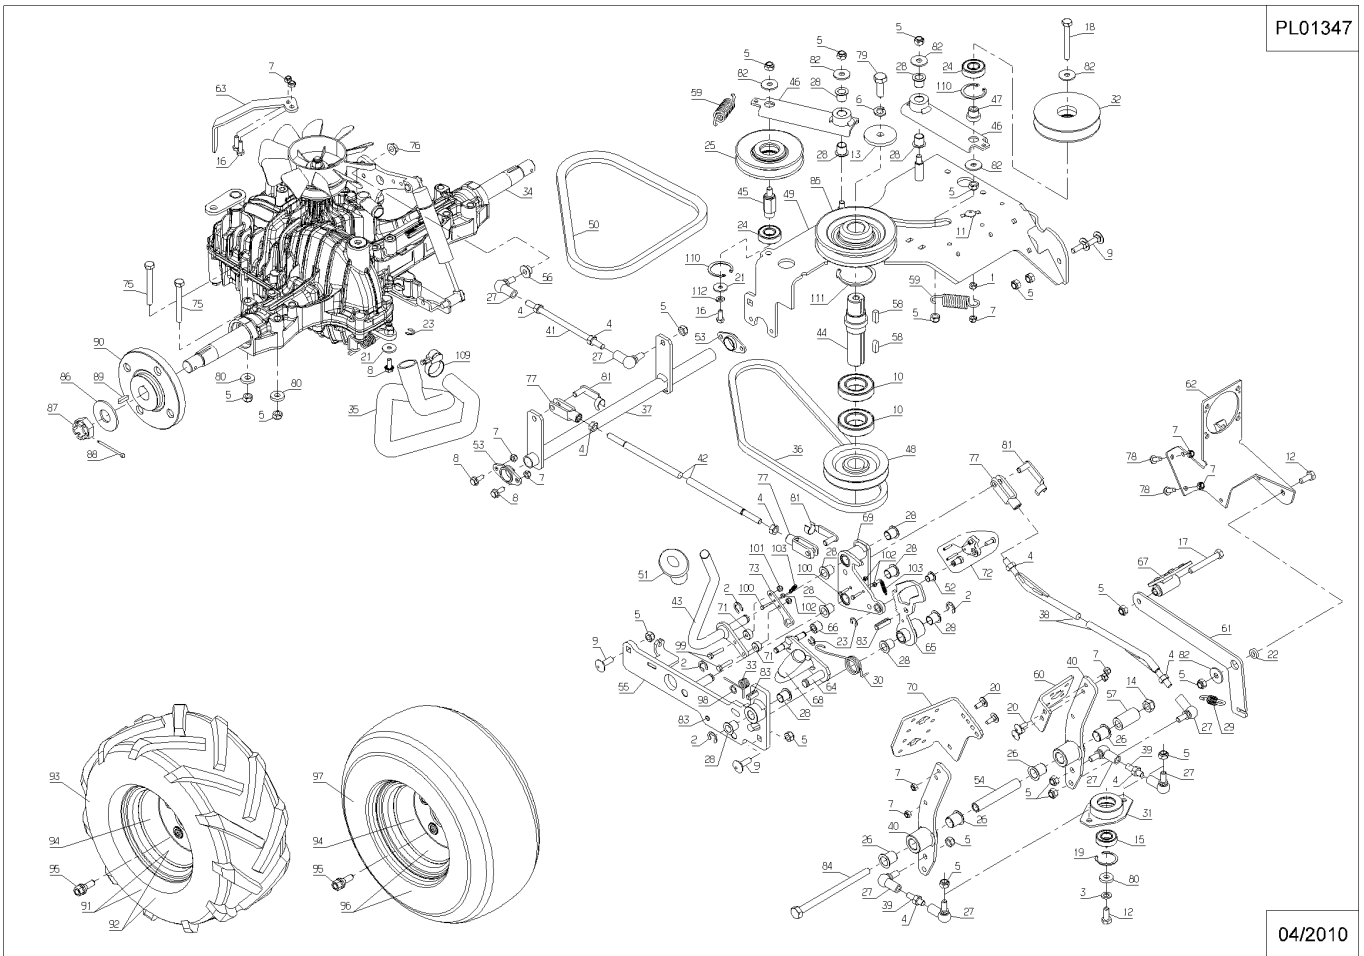

PL01347

04/2010

Number	Part Number	Name	Quantity
3	28873	LOWER CRANKCASE K66	1,000
6	34400	OIL PLUG K66	1,000
8	34401	FILTER	1,000
11	34402	OIL CHANGE WASHER	1,000
12	71039	CIRCLIP,DIN 427 35X	1,000
13	28196	OIL CAP GASKET	1,000
14	28235	GASKET PUMP SHAFT	1,000
16	34403	OIL CHANGE SCREW	1,000
17	34623	SCREW 8X30	1,000
18	34404	CENTRAL CRANKCASE	1,000
19	28544	CIRCLIP	1,000
20	28625	GASKET	1,000
24	34405	PUMP KIT K66	1,000
25	34406	INPUT SHAFT K66	1,000
26	71202	CIRCL.K55 13,8X1,27	1,000
27	40465	BEARING 6202	1,000
35	34407	PIN 3X13,8	1,000
45	28545	BY-PASS LEVER	1,000
47	34408	PIN 3.0AX20	1,000
48	34409	ABSORBER	1,000
54	28629	PIN	1,000
59	34410	GASKET 162606	1,000
63	28623	O-RING	1,000
66	34411	DIFFERENTIAL KIT	1,000
74	34412	OUTPUT BUSH	1,000
76	34413	OUTPUT SHAFT LEFT	1,000
77	34414	RING 23	1,000
78	34415	OUTPUT SHAFT RIGHT	1,000
79	34416	BUSH K66	1,000
81	34417	GASKET 25.4X42X8	1,000
82	34418	RING K66	1,000
88	34419	BRAKE SHOE K66	1,000
89	34420	BRAKE SHIM	1,000
93	28634	O-RING	1,000
101	34421	PUMP CASE K66	1,000
102	34422	PLUG 20	1,000
103	34423	FILTER PLUG	1,000
104	34424	GASKET 1A2040	1,000
105	37075	OIL FILTER K66	1,000
120	34425	BY-PASS SPRING K66	1,000
122	34622	DIFF.BLO.LEVER	1,000