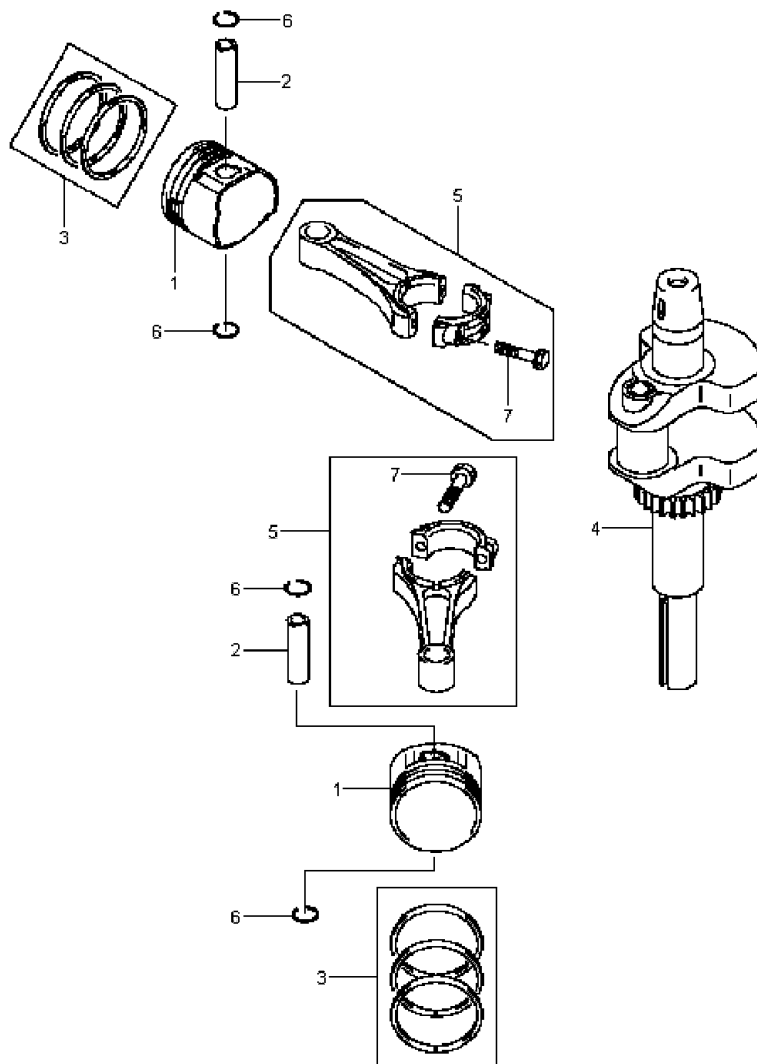

KAWASAKI FH541V

PL01640

01/2011

Number	Part Number	Name	Quantity
1	18152	PUMP SHAFT	1,000
2	18160	PUMP COVER	1,000
3	18164	OIL GAUGE	1,000
4	18175	PUMP	1,000
5	18176	PUMP BODY	1,000
6	18088	OIL FILTER	1,000
7	18201	FILTER SCREEN	1,000
8	36026	COCK	1,000
9	18212	GEAR	1,000
10	18317	CORPS ROBINET	1,000
11	18319	TUBE REMPLISSAGE	1,000
12	15686	O-RING	1,000
13	18227	PIN	1,000
14	18327	JOINT	1,000
15	18236	OIL DRAIN PLUG	1,000
16	18328	BOUCHON DE VIDANGE	1,000
17	18240	STEEL BALL	1,000
18	18242	SPRING	1,000
19	18332	VIS	1,000
20	18340	ECROU	1,000