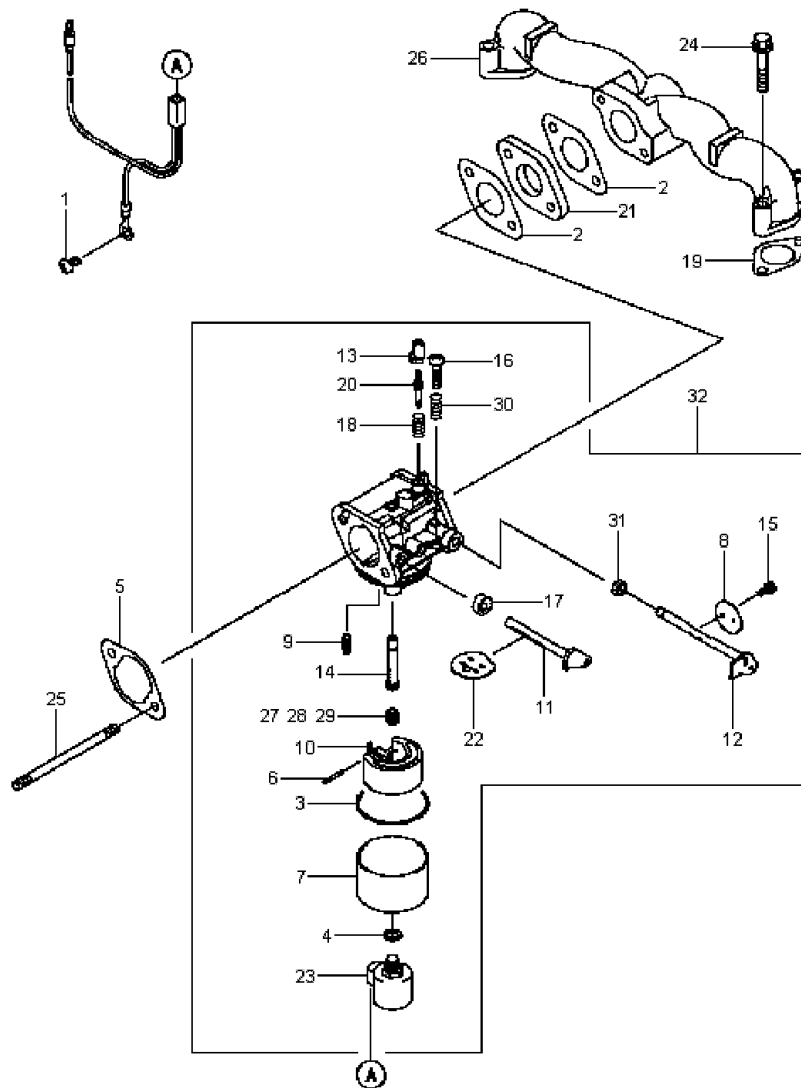

KAWASAKI FH541V

PL01647

01/2011

Number	Part Number	Name	Quantity
1	18153	SHAFT	1,000
2	18285	PLAQUE	1,000
3	18289	TIGE STARTER	1,000
4	18290	TIGE REGULATEUR	1,000
5	18188	SCREW	1,000
6	18193	NUT	1,000
7	18196	SPRING	1,000
8	15340	FLAT WASHER	1,000
9	18204	REGULATOR LEVER	1,000
10	18205	CONTROL PLATE ASSY	1,000
11	18221	SCREW	1,000
12	18243	SPRING	1,000
13	18244	SPRING	1,000
14	18245	SPRING	1,000
15	15753	SCREW	1,000
16	18248	SCREW	1,000
17	18332	VIS	1,000
18	18254	GUARD	1,000