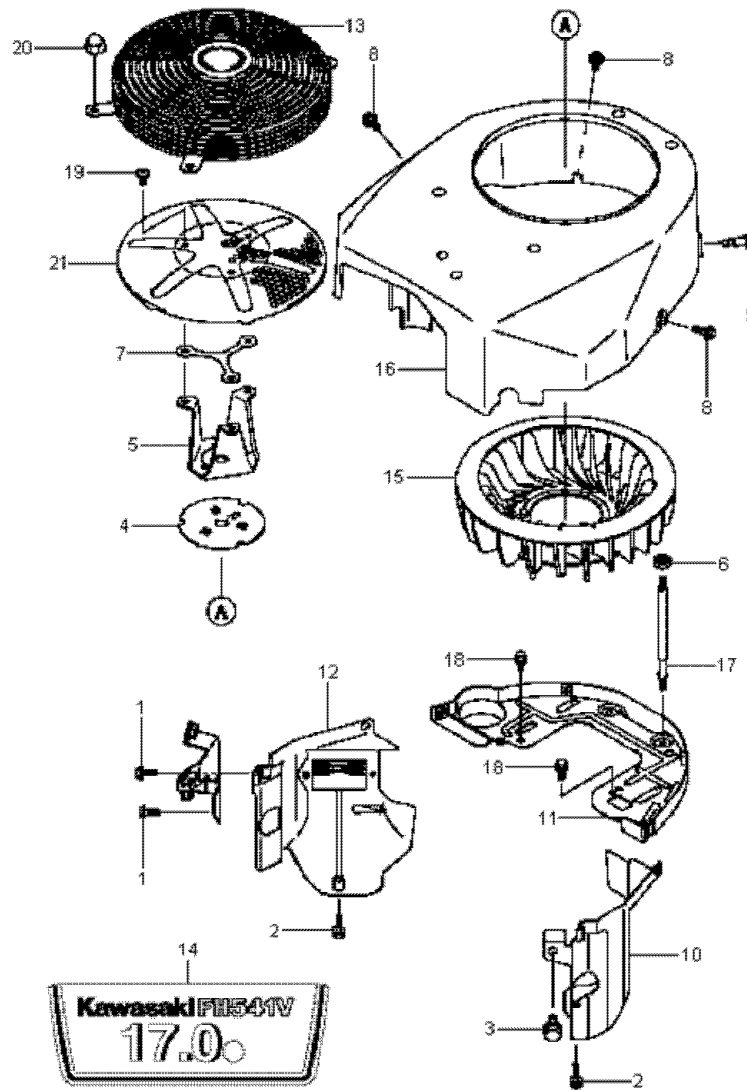

Number	Part Number	Name	Quantity
1	15840	SCREW	1,000
2	17727	SCREW	1,000
3	18148	SCREW	1,000
4	18158	DISK	1,000
5	18191	BRACKET	1,000
6	18193	NUT	1,000
7	18223	SPACER	1,000
8	18249	SCREW	1,000
9	18250	SCREW	1,000
10	18305	CAPOTAGE LATERAL	1,000
11	18306	CAPOTAGE	1,000
12	18307	CAPOTAGE LATERAL	1,000
13	18312	GAINE PROTECTION	1,000
14	18313	AUTOCOL. FH541V	1,000
15	18315	VENTILATEUR	1,000
16	18316	CAPOT MOTEUR	1,000
17	18320	TIGE FILETEE	1,000
18	18332	VIS	1,000
19	18334	VIS	1,000
20	18338	ECROU	1,000
21	18345	GRILLE	1,000

KAWASAKI FH541V

PL01650

01/2011