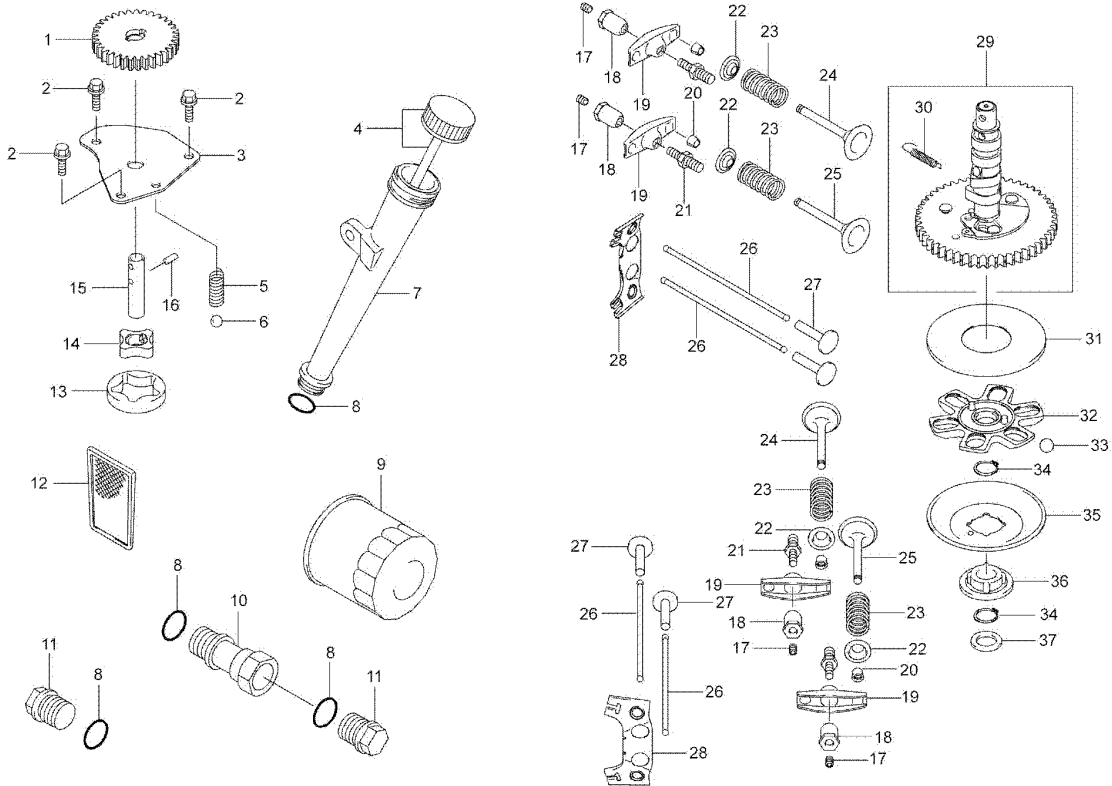

KAWASAKI
FH430V

473.01

10/2009

Number	Part Number	Name	Quantity
1	18253	CLAMP	1,000
2	18199	FILTER	1,000
3	18257	HOSE	1,000
4	18258	HOSE	1,000
5	18256	HOSE	1,000
6	18190	PUMP BARCKET	1,000
7	18200	PUMP	1,000
8	15276	SCREW 6X20	1,000
9	18120	AIR FILTER COVER	1,000
10	18121	PREFILTER	1,000
11	18122	CARTRIDGE	1,000
12	18124	FILTER BODY	1,000
13	18222	NUT	1,000
14	18218	O-RING	1,000
15	18194	PIPE BREATHER	1,000
16	18148	SCREW	1,000
17	18249	SCREW	1,000
18	18126	EXHAUST GASKET	1,000
19	15848	SPRING WASHER	1,000
20	15849	HEX NUT	1,000
21	18151	GEAR ASSY	1,000
22	18184	STARTER	1,000
23	18181	CARBON BRUSH	1,000
24	18183	ROTOR	1,000
25	18360	STARTER SCREW	1,000