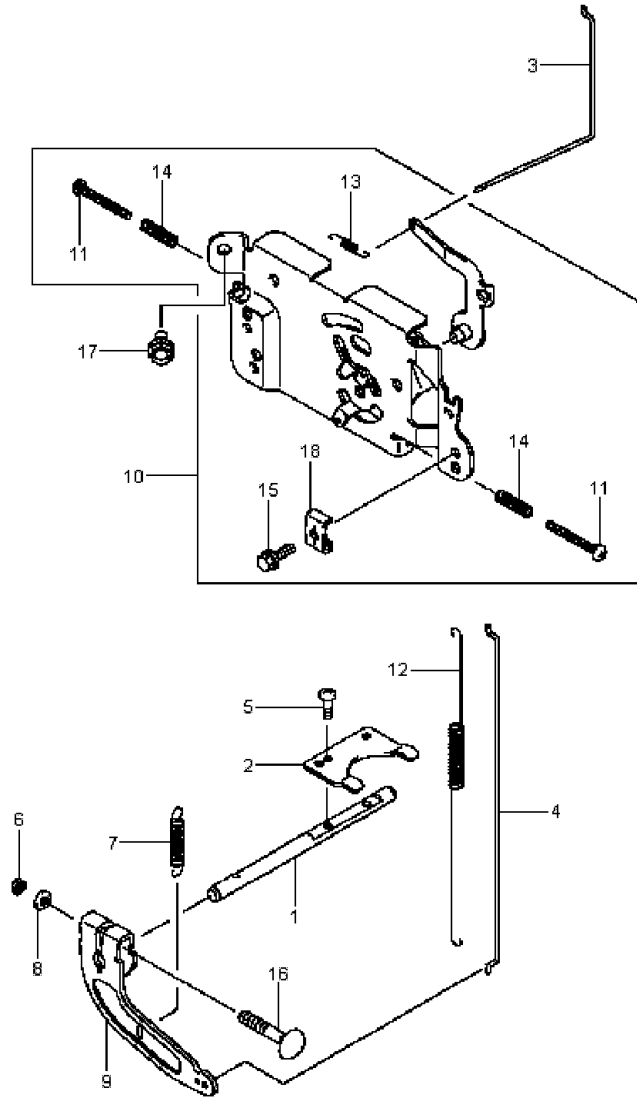

Number	Part Number	Name	Quantity
124	34621	SPRING HOOK	1,000
125	34620	BLO.LEVER CLIP	1,000
129	34426	GASKET 1AG25	1,000
151	34427	INPUTSHAFT NUT 10	1,000
152	34428	WASHER 11X32X3.2	1,000
153	34429	FLYWHEEL K66	1,000
154	34430	PULLEY K66	1,000
155	34431	SPACER K66	1,000

KAWASAKI FH541V

PL01647

01/2011

Number	Part Number	Name	Quantity
1	18153	SHAFT	1,000
2	18285	PLAQUE	1,000
3	18289	TIGE STARTER	1,000
4	18290	TIGE REGULATEUR	1,000
5	18188	SCREW	1,000
6	18193	NUT	1,000
7	18196	SPRING	1,000
8	15340	FLAT WASHER	1,000
9	18204	REGULATOR LEVER	1,000
10	18205	CONTROL PLATE ASSY	1,000
11	18221	SCREW	1,000
12	18243	SPRING	1,000
13	18244	SPRING	1,000
14	18245	SPRING	1,000
15	15753	SCREW	1,000
16	18248	SCREW	1,000
17	18332	VIS	1,000
18	18254	GUARD	1,000

KAWASAKI FH541V

PL01648

01/2011

Number	Part Number	Name	Quantity
1	15276	SCREW 6X20	1,000
2	18182	VOLTAGE REGULATOR	1,000
3	18264	COIL	1,000
4	18296	VOLANT MOTEUR	1,000
5	18192	WIRE HARNESS	1,000
6	18297	FAISCEAU	1,000
7	18298	INTERRUPTEUR	1,000
8	18193	NUT	1,000
9	18209	KEY	1,000
10	18314	ALTERNATEUR	1,000
11	18321	TIGE FILETEE	1,000
12	15604	SCREW	1,000
13	18116	SPARK PLUG	1,000
14	18329	COLLIER	1,000
15	18247	SCREW	1,000
16	18333	VIS	1,000
17	18260	WASHER	1,000