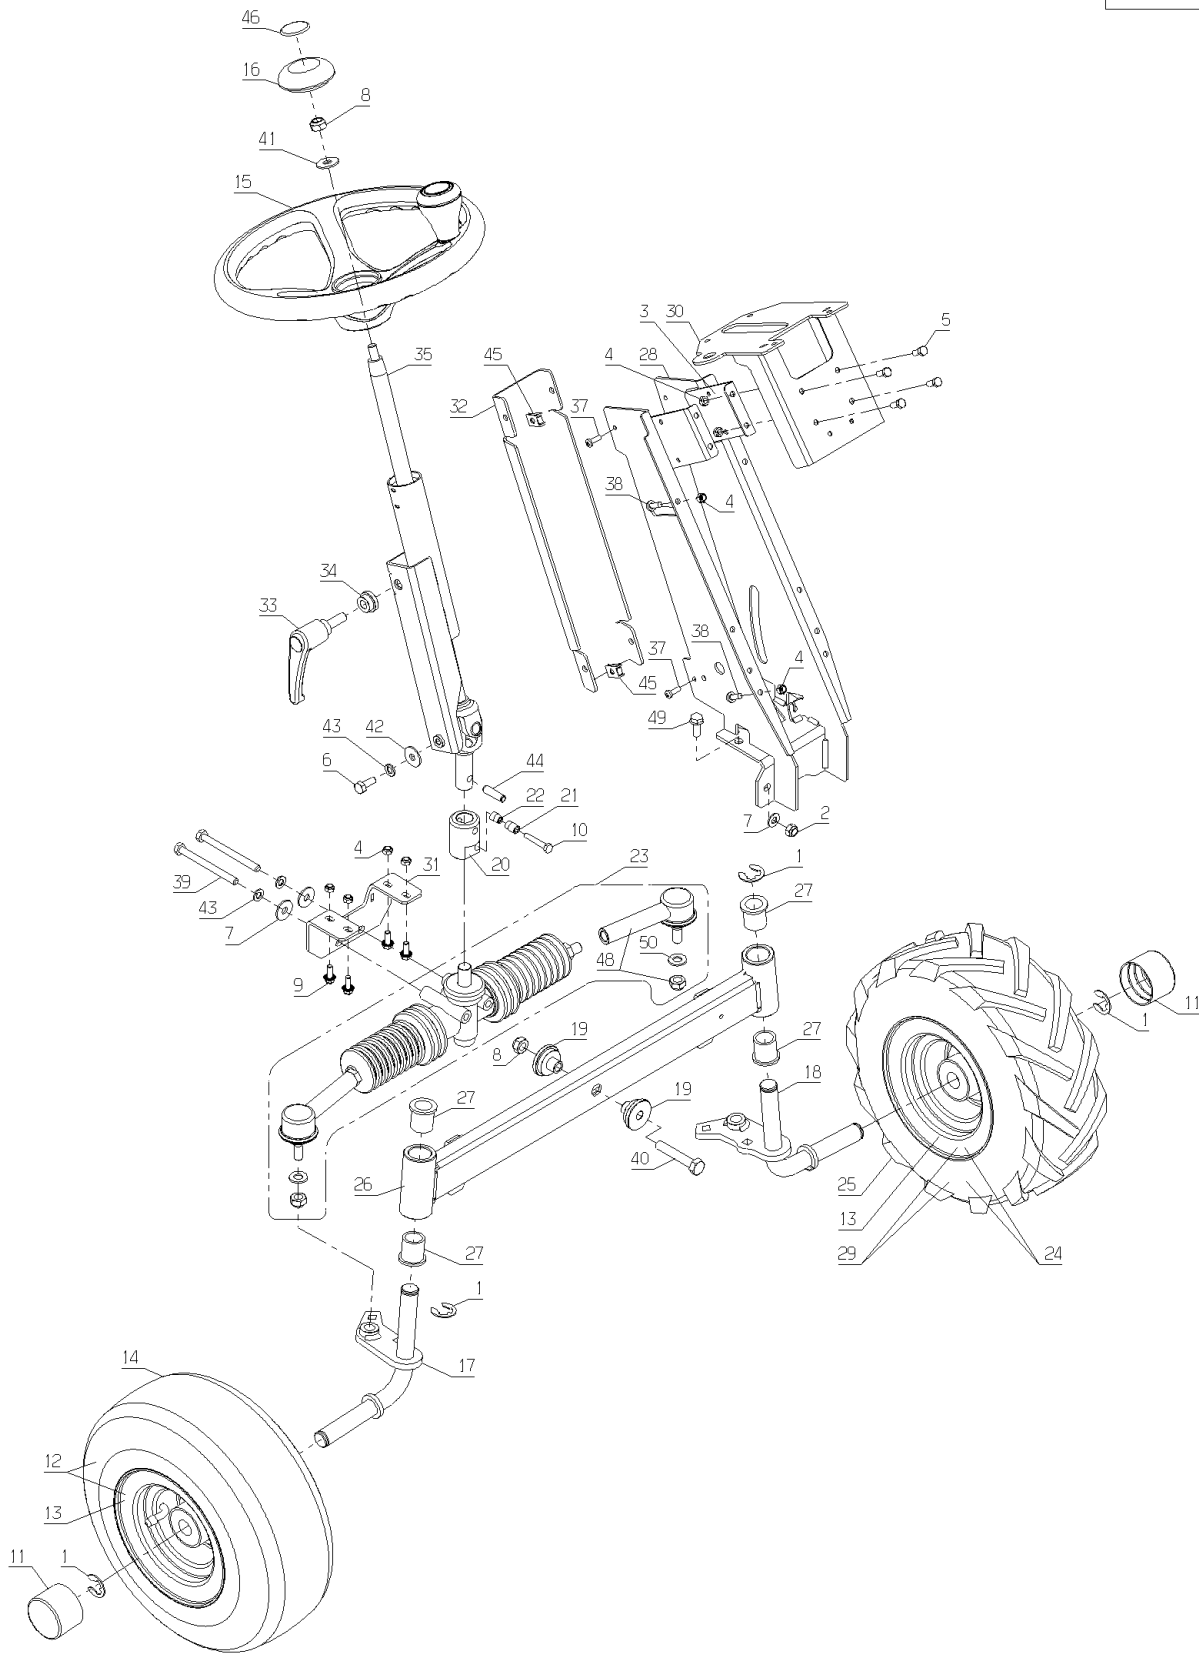

Number	Part Number	Name	Quantity
45	71403	NUT	1,000
46	25330	BADGE - ETESIA	1,000
48	34614	STEERING KNUCKLE	1,000
50	21036	FLAT WASHER 10.5	1,000

PL01344

04/2010

Number	Part Number	Name	Quantity
1	1559	RING TRUARC 10	1,000
2	71205	SCREW M8	1,000
3	5041	BOLT 8X30	1,000
4	71201	NUT M6	1,000
5	37997	SCREW HM6-16 8.8	1,000
6	21608	SCREW 6X16 DIN	1,000
7	22029	FLAT WASHER 6,5	1,000
8	24684	TRUARC RING	1,000
9	28070	SLEEVE 15/17/20	1,000
10	29225	BRAKE SPRING	1,000
11	29862	BRAKE PEDAL	1,000
12	31368	SPRING	1,000
13	32446	BRAKE CONNECT. LOD	1,000
14	32448	STALK	1,000
15	32449	BRAKE STEERING AXLE	1,000
16	35282	BRAKE CABLE	1,000
17	35329	BEARING	1,000
18	35418	SHAFT	1,000
19	36050	BRACKET	1,000
20	36059	LEVEL	1,000
21	36102	SHAFT	1,000
22	36107	ROLLER	1,000
23	36211	LEVER CAP	1,000
24	36396	SPACER	1,000
25	71056	SCREW FHC/90 M8X40	1,000
26	71067	HEXAG.SCREW HM8X75	1,000
27	20633	HEX.SCREW 8X65	1,000
28	71077	YOKE DIN 71751 8X32	1,000
29	71126	FLAT WASHER,DIN 734	1,000
30	71169	STUD 8X32	1,000
31	71389	SPIRAL PIN 8X30	1,000
33	28555	SLEEVE 12/14/15	1,000