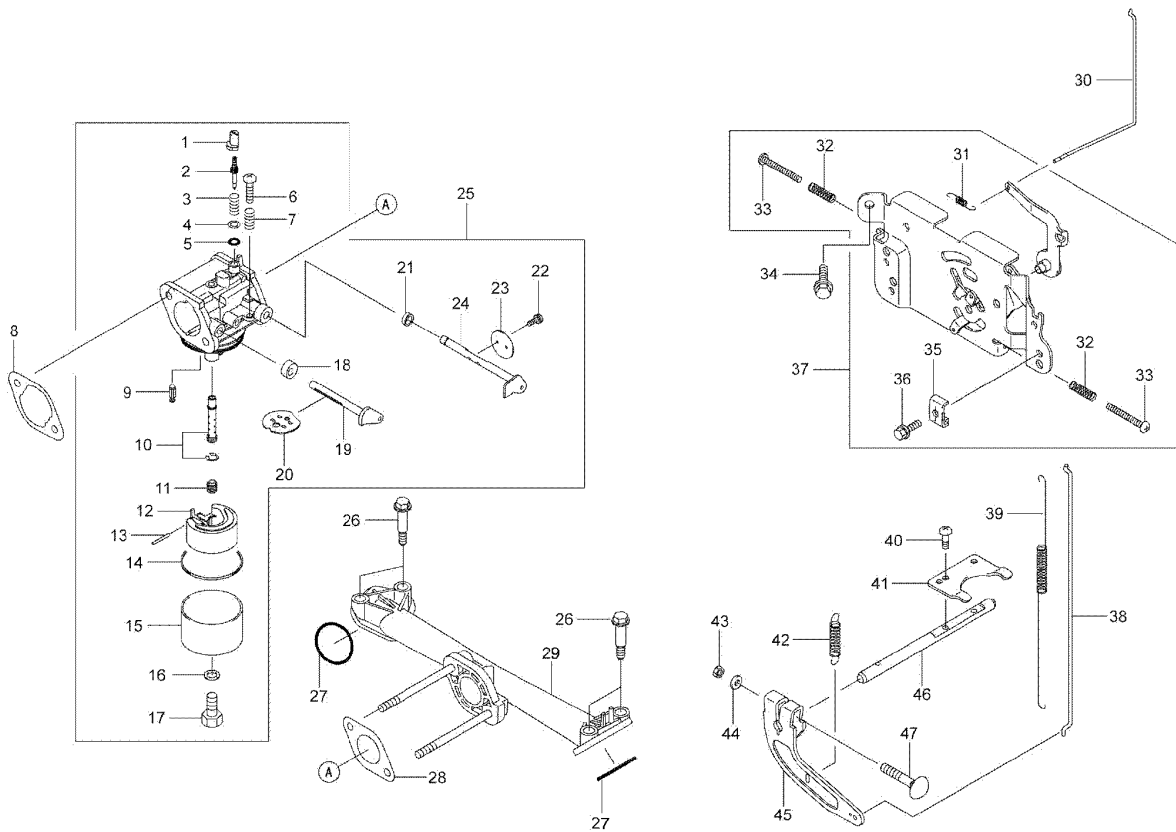

Number	Part Number	Name	Quantity
42	18196	SPRING	1,000
43	18193	NUT	1,000
44	15340	FLAT WASHER	1,000
45	18204	REGULATOR LEVER	1,000
46	18153	SHAFT	1,000
47	18248	SCREW	1,000

MKHE - H80

477.01

KAWASAKI
FH430V