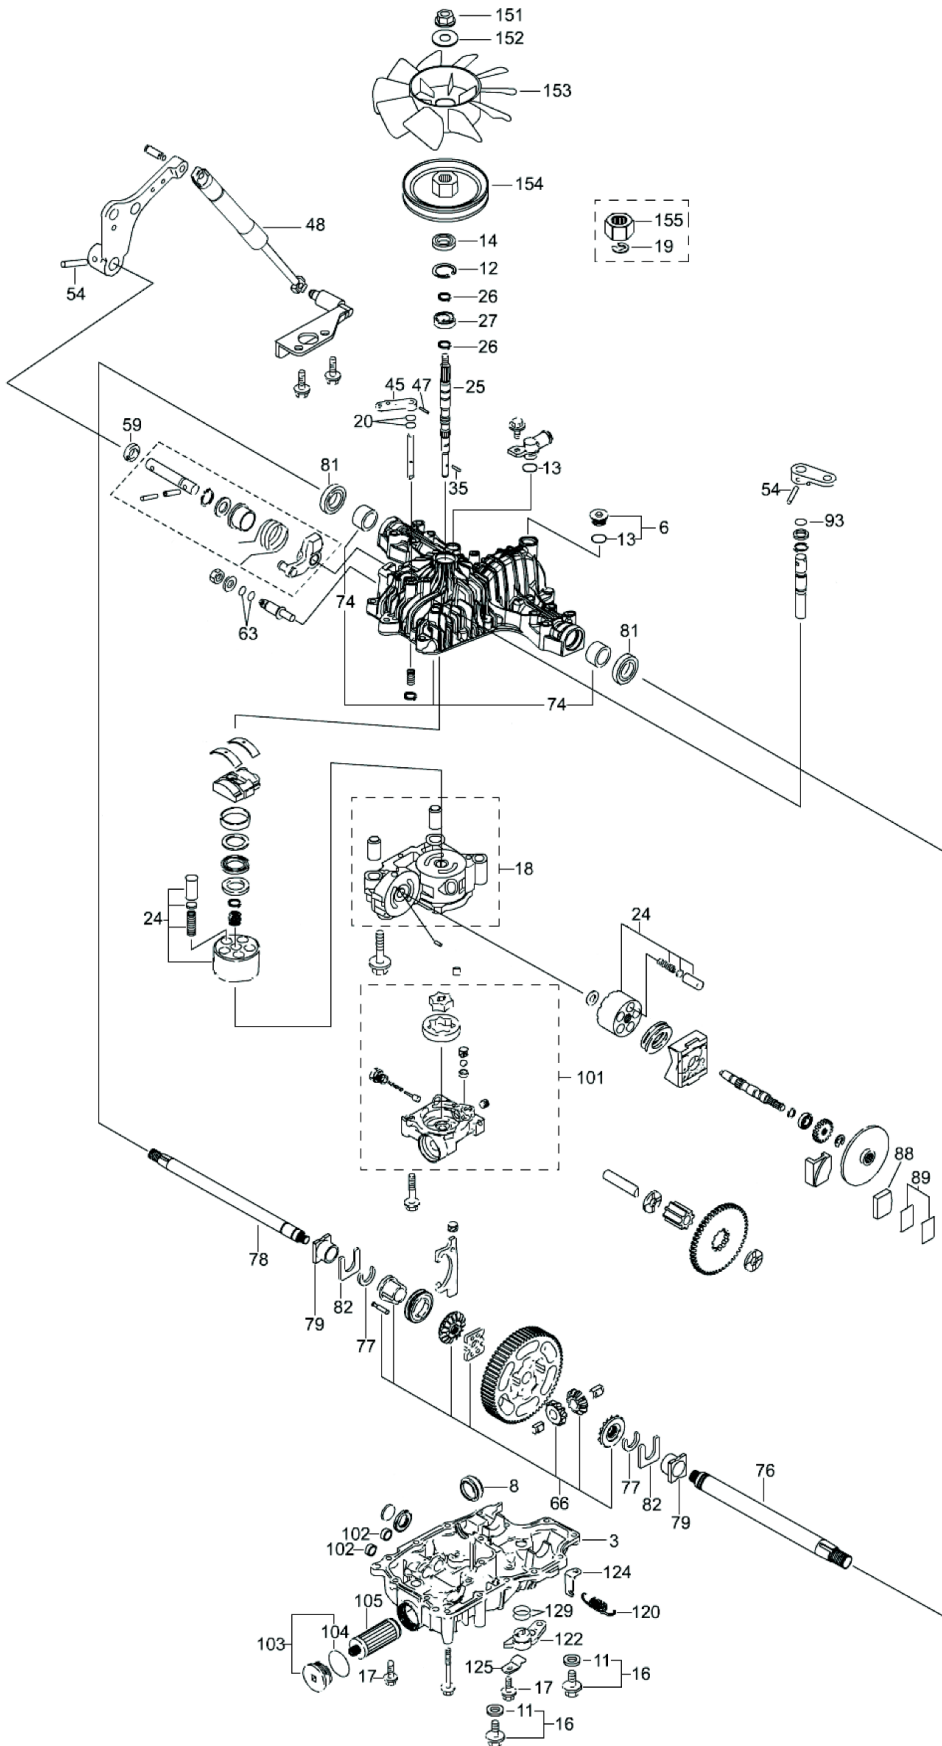

K66

PL01386

11/2011

Number	Part Number	Name	Quantity
1	37561	NUT	1,000
2	2009	BOLT M5X16	1,000
3	71201	NUT M6	1,000
4	20564	WASHER 5,5	1,000
5	21270	WASHER 6,4	1,000
6	24846	SPACER 15X8X5,2	1,000
7	32388	RIGHT FOOT REST.	1,000
8	36416	CENTRAL COVER	1,000
9	32434	FRONT COVER	1,000
10	32509	RIGHT MUDGUARD	1,000
11	36417	-> 52515	1,000
12	35707	LEFT FOOT REST.	1,000
13	35769	LEFT CONSOLE COVER	1,000
14	35770	RIGHT CONSOLE COVER	1,000
15	35832	LEFT MUDGUARD	1,000
16	36418	AIR COLLECTOR	1,000
17	35981	CAM BOLT	1,000
18	36014	HINGE	1,000
19	36015	BOLT	1,000
20	36419	ENGINE COVER CPLT	1,000
21	36154	SPRING BOLT	1,000
22	36156	STRIKER	1,000
23	36159	HINGE LINKAGE	1,000
24	36421	STEERG COLUMN COVER	1,000
25	36653	DUST COVER	1,000
26	36823	SCREW RL M5-20	1,000
27	37060	SCREW FHC/90 M6	1,000
28	37996	SCREW HM5-16 8.8	1,000
29	71128	SCREW TFCR M5X16	1,000
30	71135	SCREW 5X25	1,000
31	71403	NUT	1,000
32	71381	SCREW FHC/90 M6-20	1,000
33	71338	SCREW M6X15 6.8	1,000
34	71284	SCREW HM5X12	1,000
35	71096	WASHER B6,4	1,000