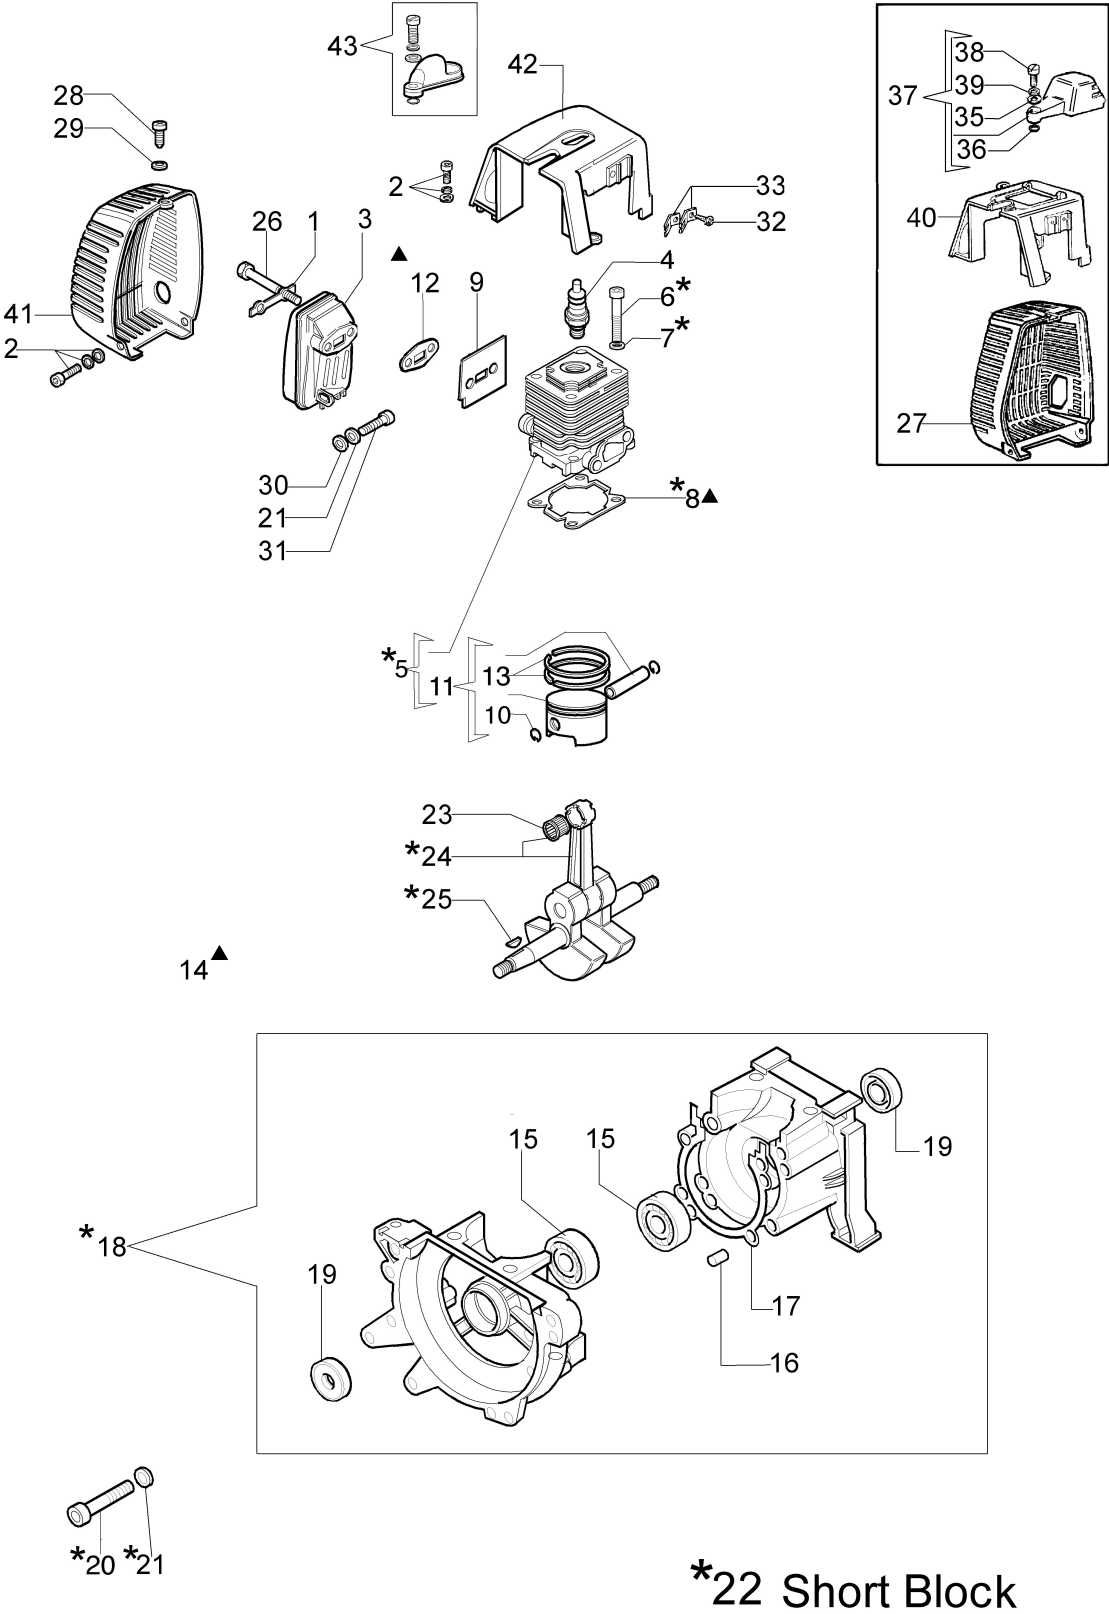

## Illustration Engine

| Ref.Nu | Qty | Part number | Description       | Validity from     | Validity till | Notes | Bulletin                        |
|--------|-----|-------------|-------------------|-------------------|---------------|-------|---------------------------------|
| 1      | 1   | 61110017R   | Plate             |                   |               |       |                                 |
| 2      | 4   | 4175089AR   | Screw             |                   |               |       |                                 |
| 3      | 1   | 61110012FR  | Muffler           |                   |               |       |                                 |
| 4      | 1   | 3055115R    | Spark plug        |                   |               |       |                                 |
| 5      | 1   | 61122014F   | Complete cylinder | SN 1771293618     |               |       | BT3-081-03/09,<br>BT3-109-11/11 |
| 6      | 4   | 3801034     | Screw             |                   |               |       |                                 |
| 7      | 4   | 3819010R    | Washer            |                   |               |       |                                 |
| 8      | 1   | 61110005R   | Gasket            |                   |               |       |                                 |
| 9      | 1   | 61110046R   | Gasket            |                   |               |       |                                 |
| 10     | 2   | 4191005     | Ring              |                   | SN 1771293617 |       | BT3-081-03/09,                  |
| 11     | 2   | 007201198R  | Ring              | SN 1771293618     |               |       | BT3-109-11/11                   |
| 11     | 1   | 61122015C   | Piston assy Ø42   | SN 1771293618     |               |       | BT3-109-11/11                   |
| 12     | 1   | 61110054R   | Gasket            |                   |               |       |                                 |
| 13     | 1   | 50070128R   | Piston ring Ø42   |                   |               |       | BT3-081-03/09,                  |
| 14     | 1   | 61110068B   | Gasket set        |                   |               |       |                                 |
| 15     | 2   | 3034012R    | Bearing           |                   |               |       |                                 |
| 16     | 2   | 61110165R   | Plug              |                   |               |       |                                 |
| 17     | 1   | 4191012R    | Gasket            |                   |               |       |                                 |
| 18     | 1   | 61110145A   | Crankcase assy    |                   |               |       |                                 |
| 19     | 2   | 3050015AR   | Seal ring         |                   |               |       |                                 |
| 20     | 4   | 3801035     | Screw             |                   |               |       |                                 |
| 21     | 4   | 3819006R    | Washer            |                   |               |       |                                 |
| 22     | 1   | 61122021R   | Short block       |                   |               |       |                                 |
| 23     | 1   | 3037014R    | Bearing           |                   |               |       |                                 |
| 24     | 1   | 4191214     | Crankshaft        |                   |               |       |                                 |
| 25     | 1   | 3028013R    | Key               |                   |               |       |                                 |
| 26     | 2   | 3806054AR   | Screw             |                   |               |       |                                 |
| 27     | 1   | 61110022A   | Muffler cover     | SN 1777460111     |               |       | BT3-136-02/18                   |
| 28     | 1   | 3960017AR   | Screw             |                   |               |       |                                 |
| 29     | 1   | 3916004R    | Washer            |                   |               |       |                                 |
| 30     | 1   | 3916005R    | Washer            |                   |               |       |                                 |
| 31     | 2   | 3801011R    | Screw             |                   |               |       |                                 |
| 32     | 2   | 3960030R    | Screw             |                   | SN 1771483699 |       | BT3-112-01/12                   |
| 33     | 2   | 4191069BR   | Plate             |                   | SN 1771483699 |       | BT3-112-01/12                   |
| 35     | 1   | 3916006R    | Washer            | SN 1777460111     |               |       | BT3-136-02/18                   |
| 36     | 1   | 3049005R    | O-ring            | SN 1777460111     |               |       | BT3-136-02/18                   |
| 37     | 1   | 61112163BR  | Guard             | SN 1777460111     |               |       | BT3-136-02/18                   |
| 38     | 1   | 3908032R    | Screw             | SN 1777460111     |               |       | BT3-136-02/18                   |
| 39     | 1   | 3918010R    | Washer            | SN 1777460111     |               |       | BT3-136-02/18                   |
| 40     | 1   | 61110031BR  | Cover             | SN 1771483700, SN |               |       | BT3-112-01/12,                  |
| 41     | 1   | 61110230BR  | Muffler cover     | SN 1777460111     |               |       | BT3-136-02/18                   |